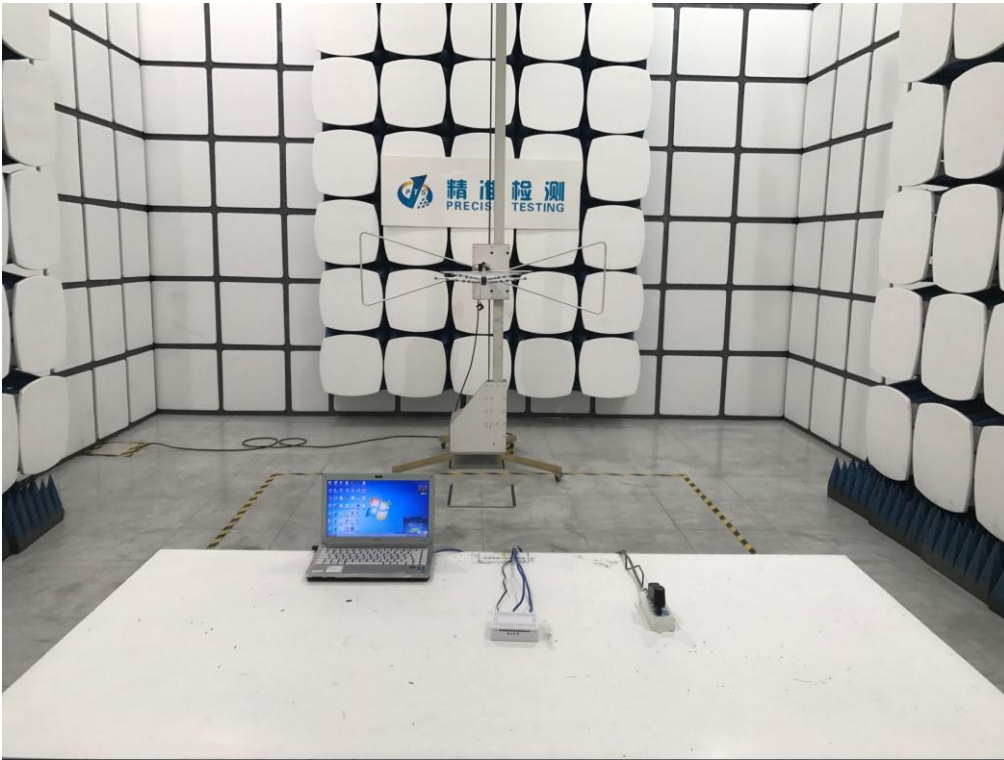

Test Setup Photos

RADIATED EMISSION TEST SETUP BELOW 1GHz

CONDUCTED EMISSION TEST SETUP