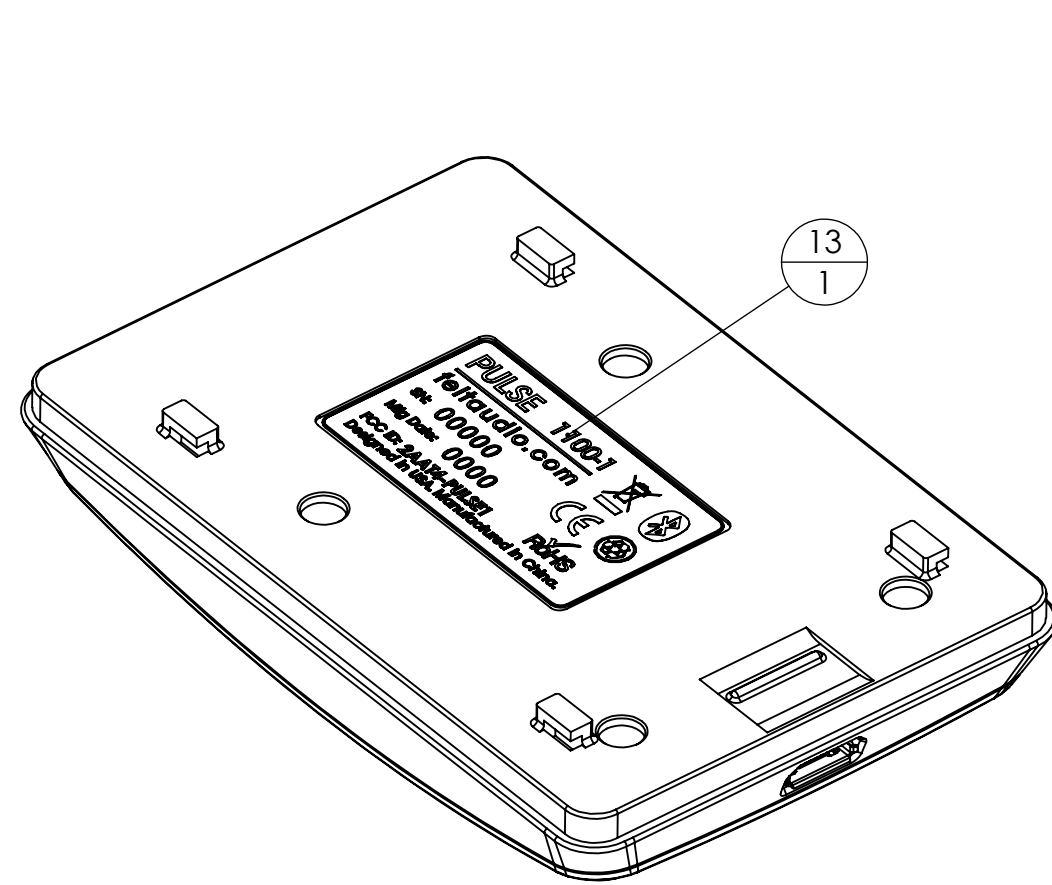

8 7 6 5 4 3 2 1

THE INFORMATION CONTAINED IN THIS DRAWING IS THE SOLE PROPERTY OF HEADLOGIC LLC. ANY REPRODUCTION IN PART OR WHOLE WITHOUT THE WRITTEN PERMISSION OF HEADLOGIC LLC IS PROHIBITED.

TRIMETRIC VIEWS

HEADLOGIC LLC 875 Westlake Village, CA 91361 www.headlogic.com		
PULSE BT SPEAKER, BLACK		
SIZE B	DWG. NO. 1100-1	REV 2
SCALE N/A	CAD FILE: 1100.SLDDRW	SHEET 2 OF 4