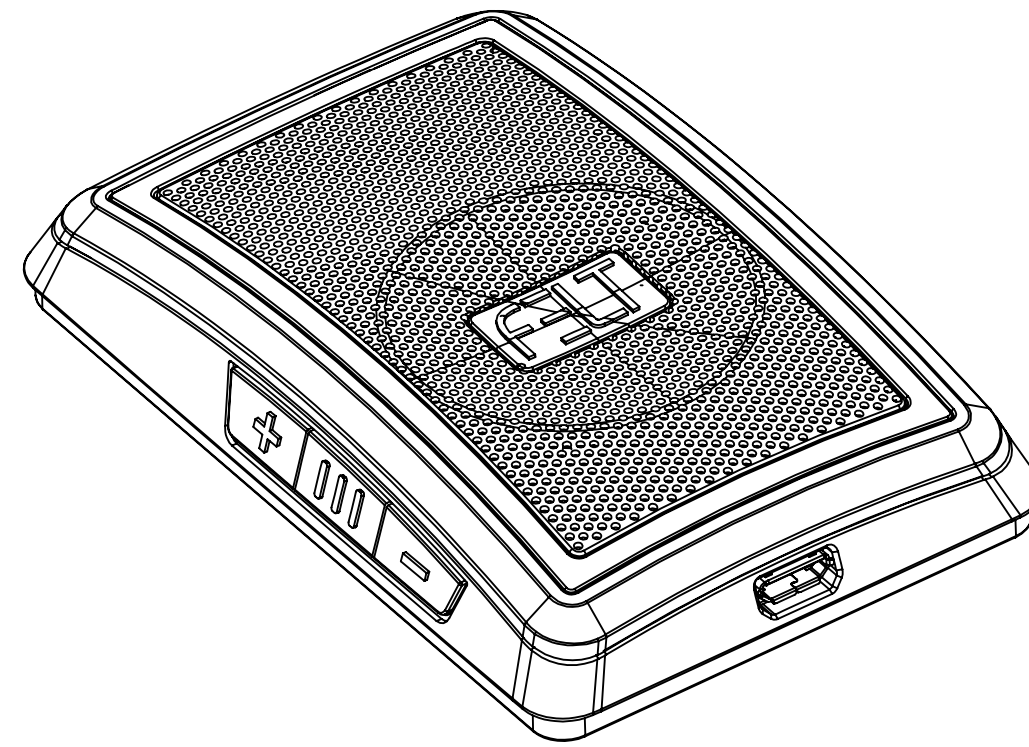

8 7 6 5 4 3 2 1

THE INFORMATION CONTAINED IN THIS DRAWING IS THE SOLE PROPERTY OF HEADLOGIC LLC. ANY REPRODUCTION IN PART OR WHOLE WITHOUT THE WRITTEN PERMISSION OF HEADLOGIC LLC IS PROHIBITED.

TRIMETRIC VIEWS

HEADLOGIC LLC 875 Westlake Village, CA 91361 www.headlogic.com		
PULSE BT SPEAKER, BLACK		
SIZE B	DWG. NO. 1100-1	REV 2
SCALE N/A	CAD FILE: 1100.SLDDRW	SHEET 2 OF 4