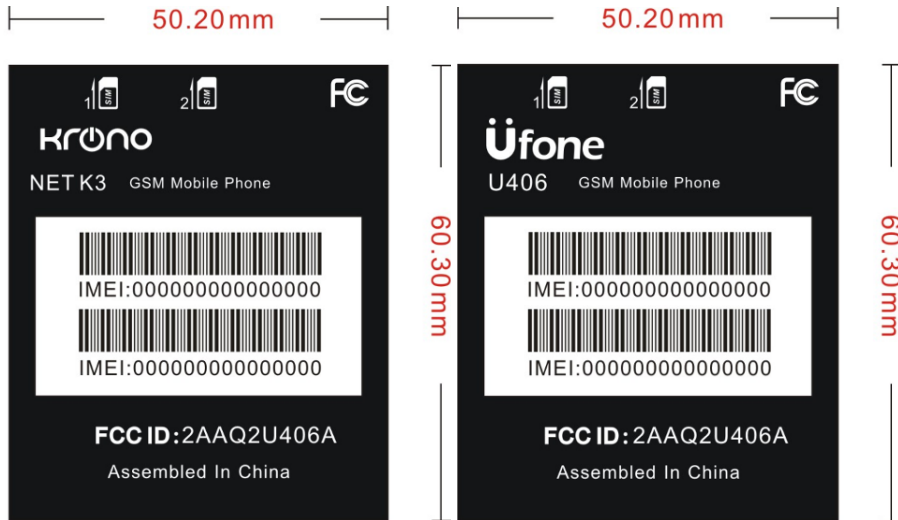

EXHIBIT A - FCC ID LABELING AND LOCATION

FCC ID Label

FCC ID Label Location

The label shown shall be permanently affixed at a conspicuous location on the device and be readily visible to the user at the time purchase (Labeling requirements per 2.925)