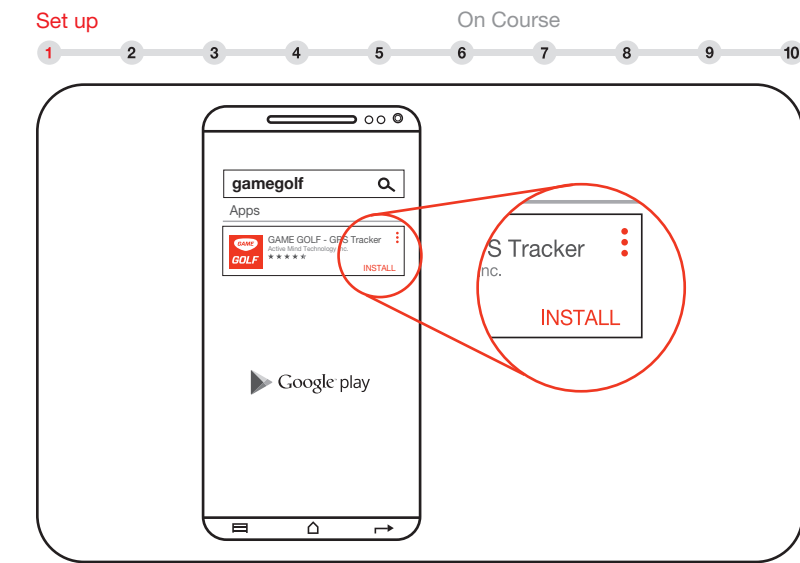

FRONT SIDE

GAME GOLF LIVE

QUICK START GUIDE

Contents: GAME GOLF Device, 18 TAGs, USB Cable and Pouch

Step 1 Install GAME GOLF App

Step 2 Create Account

Step 3 Ins

Step 4 Set Up Online Golf Bag

Step 5 Charge Device & Go Play Golf!

BACK SIDE

Step 6 Power On

Step 7 Play Golf & Select Course

Step 8 Connect Bluetooth

Step 9 TAG Each Shot

Step 10 End Round, Edit & Sign

GAME GOLF LIVE