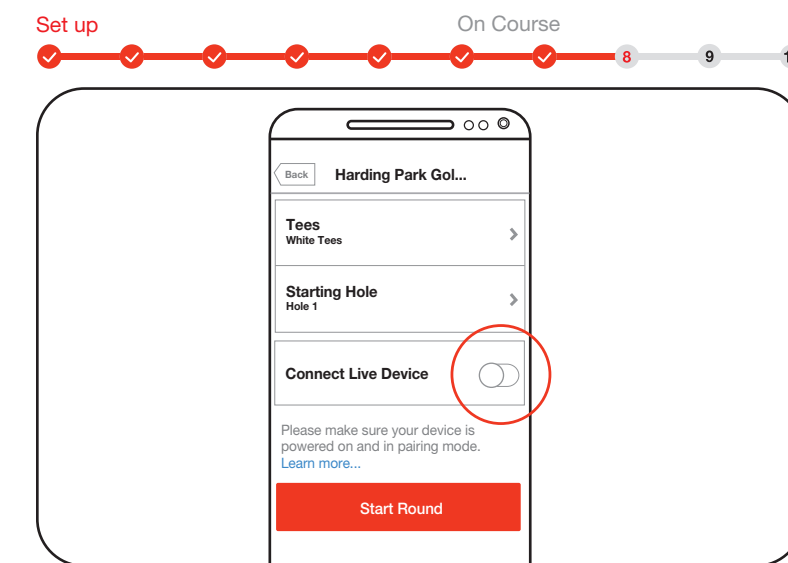

Step 5 Charge Device & Go Play Golf!

BACK SIDE

Step 6 Power On

Step 7 Play Golf & Select Course

Step 8 Connect Bluetooth

Step 9 TAG Each Shot

Step 10 End Round, Edit & Sign

GAME GOLF LIVE