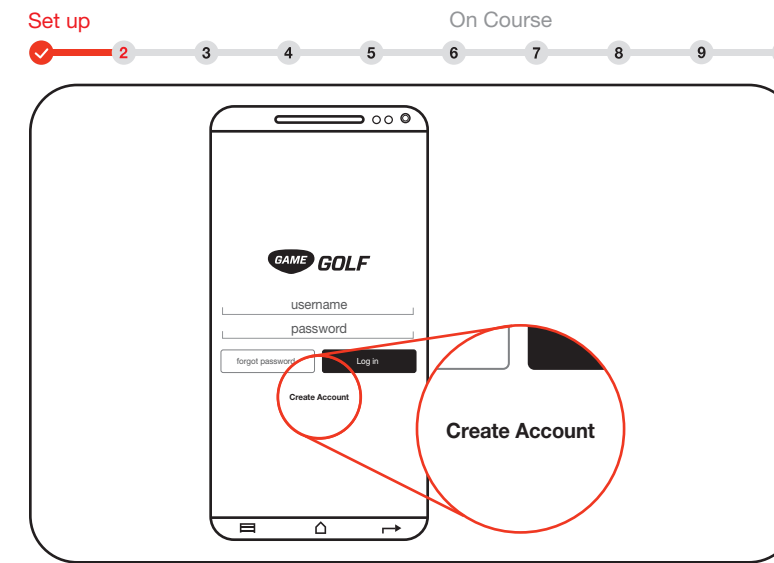

FRONT SIDE

GAME GOLF LIVE

QUICK START GUIDE

Contents: GAME GOLF Device, 18 TAGs, USB Cable and Pouch

Step 1 Install GAME GOLF App

Step 2 Create Account

Step 3 Ins

Step 4 Set Up Online Golf Bag

Step 5 Charge Device & Go Play Golf!

BACK SIDE

Step 6 Power On

Step 7 Play Golf & Select Course

Step 8 Connect Bluetooth

Step 9 TAG Each Shot

Step 10 End Round, Edit & Sign

GAME GOLF LIVE