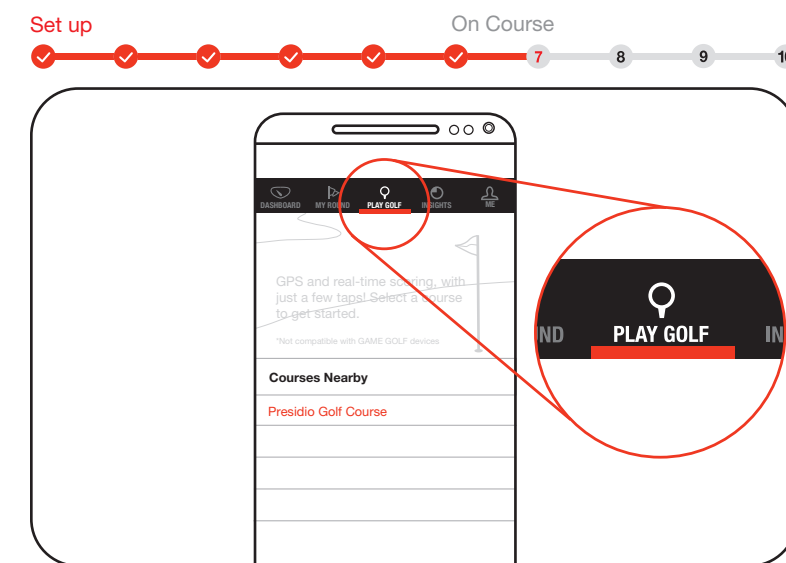

FRONT SIDE

GAME GOLF LIVE

QUICK START GUIDE

Contents: GAME GOLF Device, 18 TAGs, USB Cable and Pouch

Step 1 Install GAME GOLF App

Step 2 Create Account

Step 3 Ins

Step 4 Set Up Online Golf Bag

Step 5 Charge Device & Go Play Golf!

BACK SIDE

Step 6 Power On

Step 7 Play Golf & Select Course

Step 8 Connect Bluetooth

Step 9 TAG Each Shot

Step 10 End Round, Edit & Sign

GAME GOLF LIVE