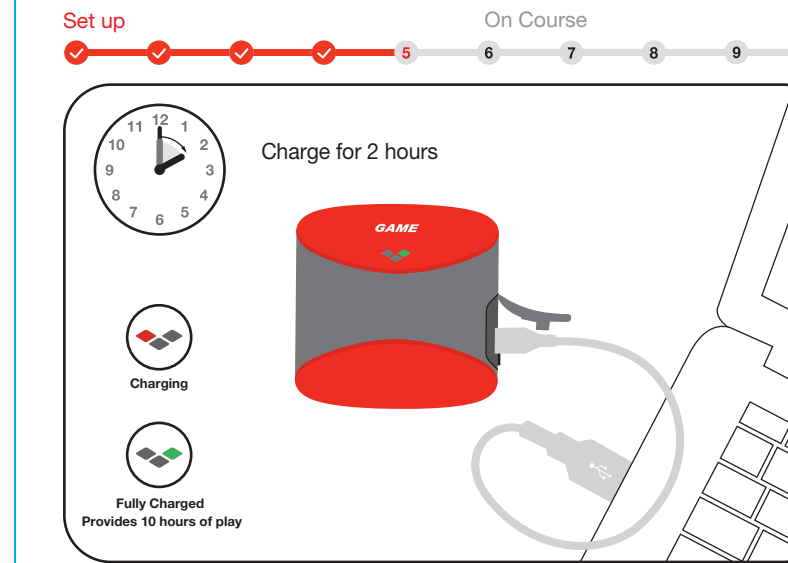

FRONT SIDE

GAME GOLF LIVE

QUICK START GUIDE

Contents: GAME GOLF Device, 18 TAGs, USB Cable and Pouch

Step 1 Install GAME GOLF App

Step 2 Create Account

Step 3 Ins

Step 4 Set Up Online Golf Bag

Step 5 Charge Device & Go Play Golf!

BACK SIDE

Step 6 Power On

Step 7 Play Golf & Select Course

Step 8 Connect Bluetooth

Step 9 TAG Each Shot

Step 10 End Round, Edit & Sign

GAME GOLF LIVE