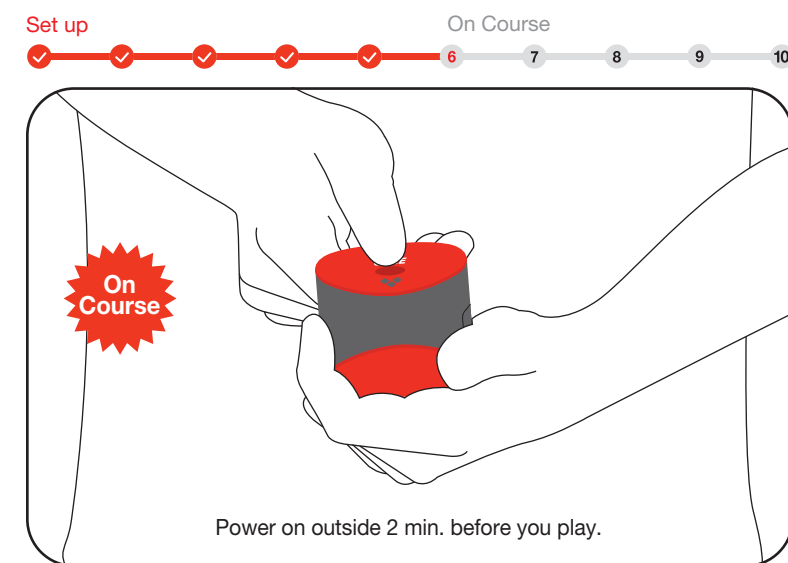

FRONT SIDE

GAME GOLF LIVE

QUICK START GUIDE

Contents: GAME GOLF Device, 18 TAGs, USB Cable and Pouch

Step 1 Install GAME GOLF App

Step 2 Create Account

Step 3 Ins

Step 4 Set Up Online Golf Bag

Step 5 Charge Device & Go Play Golf!

BACK SIDE

Step 6 Power On

Step 7 Play Golf & Select Course

Step 8 Connect Bluetooth

Step 9 TAG Each Shot

Step 10 End Round, Edit & Sign

GAME GOLF LIVE