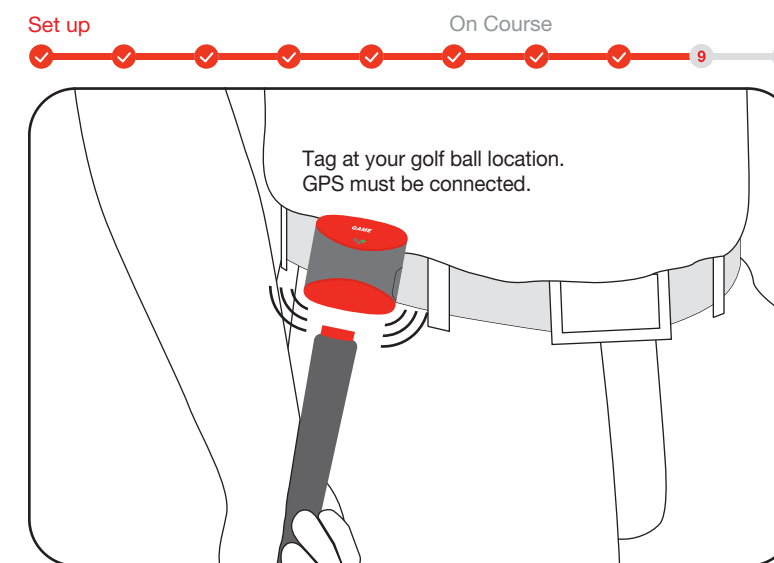

FRONT SIDE

GAME GOLF LIVE

QUICK START GUIDE

Contents: GAME GOLF Device, 18 TAGs, USB Cable and Pouch

Step 1 Install GAME GOLF App

Step 2 Create Account

Step 3 Ins

Step 4 Set Up Online Golf Bag

Step 5 Charge Device & Go Play Golf!

BACK SIDE

Step 6 Power On

Step 7 Play Golf & Select Course

Step 8 Connect Bluetooth

Step 9 TAG Each Shot

Step 10 End Round, Edit & Sign

GAME GOLF LIVE