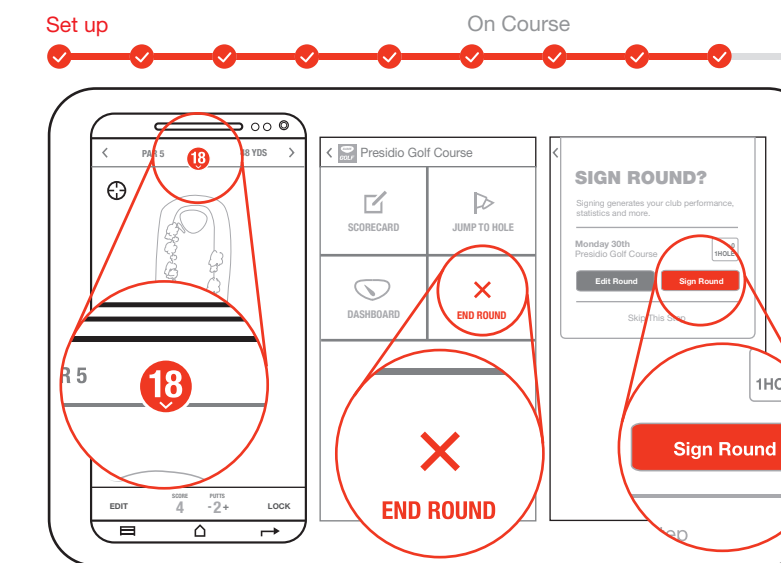

FRONT SIDE

GAME GOLF LIVE

QUICK START GUIDE

Contents: GAME GOLF Device, 18 TAGs, USB Cable and Pouch

Step 1 Install GAME GOLF App

Step 2 Create Account

Step 3 Ins

Step 4 Set Up Online Golf Bag

Step 5 Charge Device & Go Play Golf!

BACK SIDE

Step 6 Power On

Step 7 Play Golf & Select Course

Step 8 Connect Bluetooth

Step 9 TAG Each Shot

Step 10 End Round, Edit & Sign

GAME GOLF LIVE