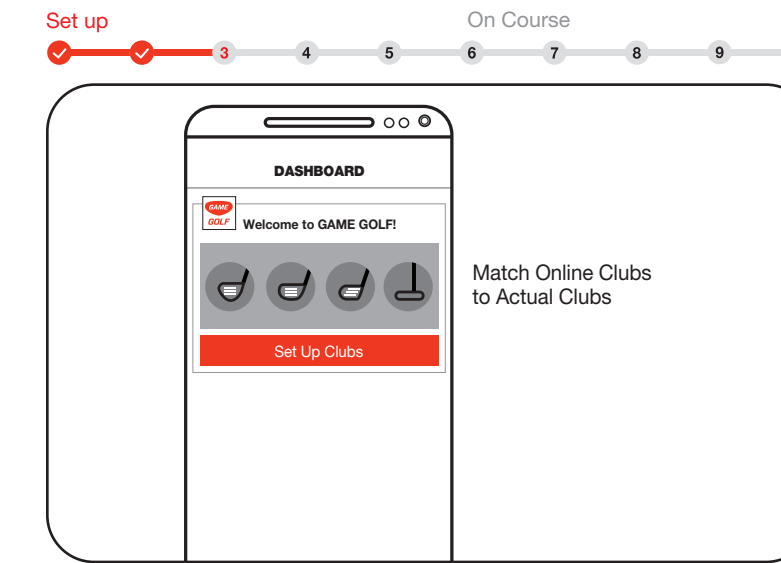

FRONT SIDE

GAME GOLF LIVE

QUICK START GUIDE

Contents: GAME GOLF Device, 18 TAGs, USB Cable and Pouch

Step 1 Install GAME GOLF App

Step 2 Create Account

Step 3 Ins

Step 4 Set Up Online Golf Bag

Step 5 Charge Device & Go Play Golf!

BACK SIDE

Step 6 Power On

Step 7 Play Golf & Select Course

Step 8 Connect Bluetooth

Step 9 TAG Each Shot

Step 10 End Round, Edit & Sign

GAME GOLF LIVE