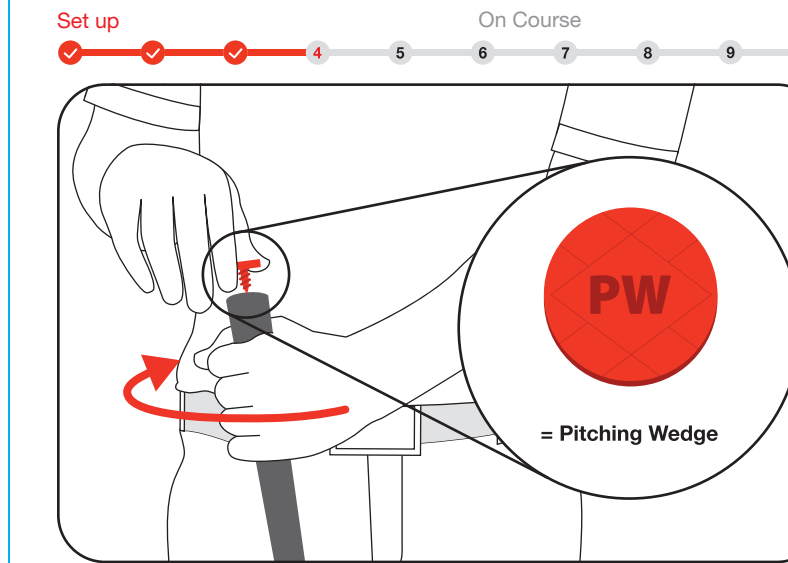

FRONT SIDE

GAME GOLF LIVE

QUICK START GUIDE

Contents: GAME GOLF Device, 18 TAGs, USB Cable and Pouch

Step 1 Install GAME GOLF App

Step 2 Create Account

Step 3 Ins

Step 4 Set Up Online Golf Bag

Step 5 Charge Device & Go Play Golf!

BACK SIDE

Step 6 Power On

Step 7 Play Golf & Select Course

Step 8 Connect Bluetooth

Step 9 TAG Each Shot

Step 10 End Round, Edit & Sign

GAME GOLF LIVE