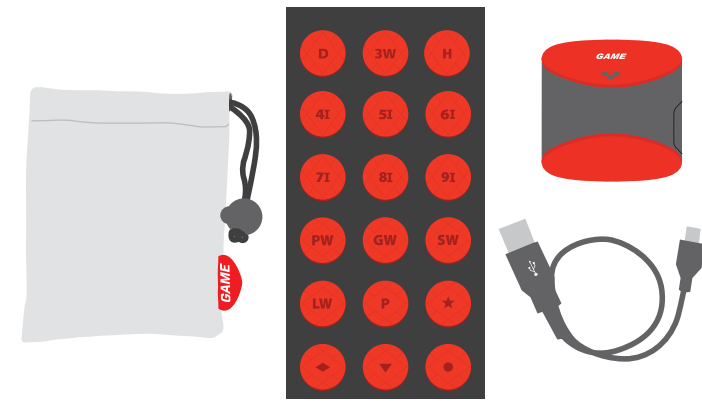

FRONT SIDE

GAME GOLF LIVE

QUICK START GUIDE

Contents: GAME GOLF Device, 18 TAGs, USB Cable and Pouch

Step 1 Install GAME GOLF App

Step 2 Create Account

Step 3 Ins

Step 4 Set Up Online Golf Bag

Step 5 Charge Device & Go Play Golf!

BACK SIDE

Step 6 Power On

Step 7 Play Golf & Select Course

Step 8 Connect Bluetooth

Step 9 TAG Each Shot

Step 10 End Round, Edit & Sign

GAME GOLF LIVE