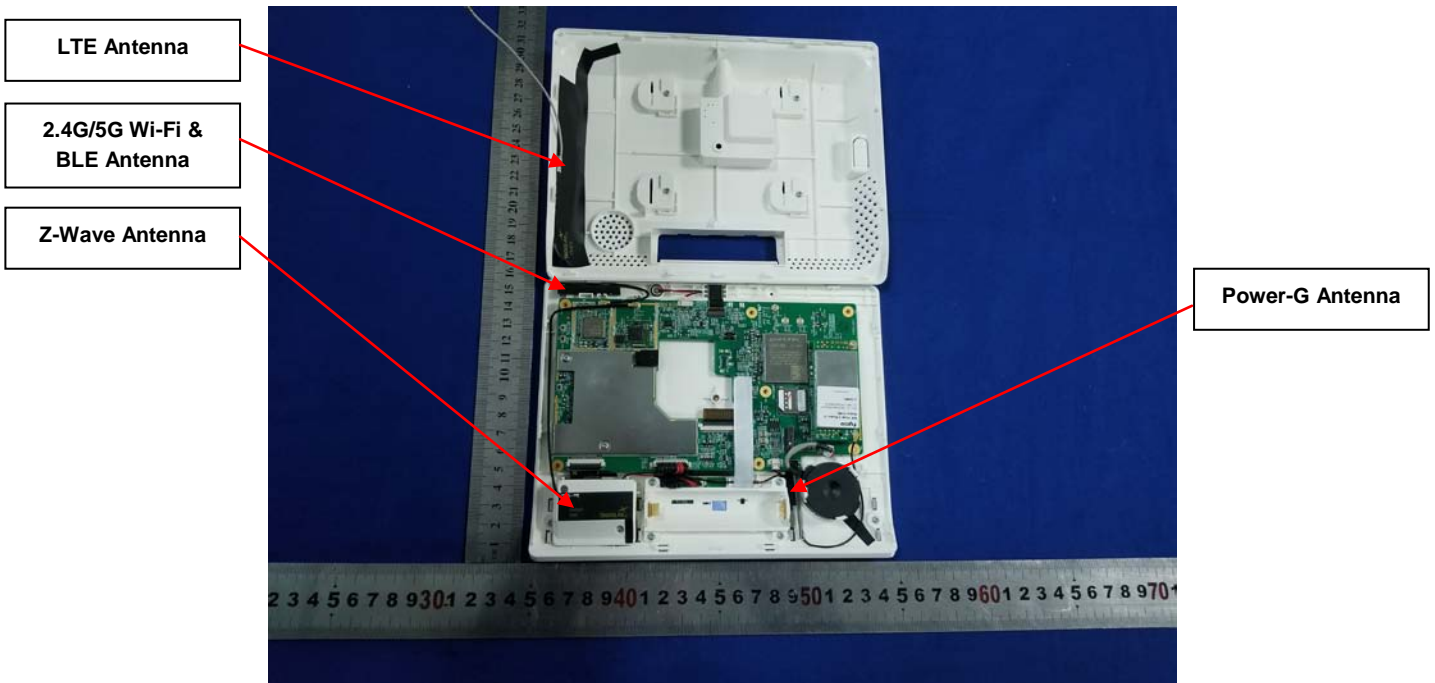

EXHIBIT C – EUT INTERNAL PHOTOGRAPHS

EUT – Uncovered 1 View

EUT – Uncovered 2 View

EUT – Mainboard Top View

EUT – Mainboard Bottom View

EUT – Power-G Module View

EUT – 2.4G/5G Wi-Fi & BLE Module View

EUT – LTE Module View

EUT – Z-Wave Module View

EUT – Power-G Antenna View

EUT – 2.4G/5G Wi-Fi & BLE Antenna View

EUT – LTE Antenna View

EUT – Z-Wave Antenna View

EUT – Battery off View

EUT – Battery View