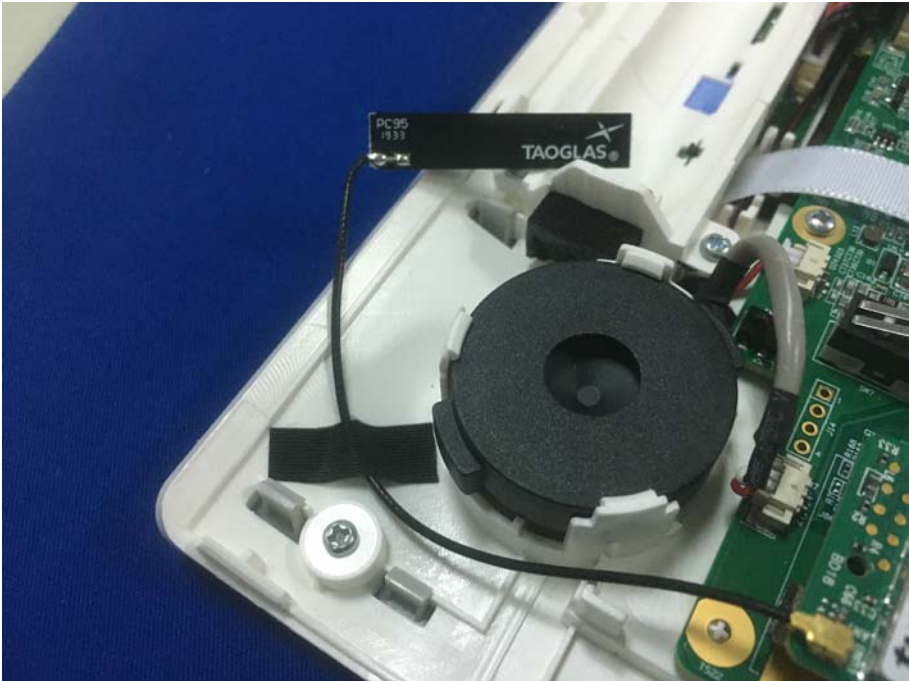

EXHIBIT C – EUT INTERNAL PHOTOGRAPHS

EUT – Uncovered 1 View

EUT – Uncovered 2 View

EUT – Mainboard Top View

EUT – Mainboard Bottom View

EUT – Power-G Module View

EUT – 2.4G/5G Wi-Fi & BLE Module View

EUT – LTE Module View

EUT – Z-Wave Module View

EUT – Power-G Antenna View

EUT – 2.4G/5G Wi-Fi & BLE Antenna View

EUT – LTE Antenna View

EUT – Z-Wave Antenna View

EUT – Battery off View

EUT – Battery View