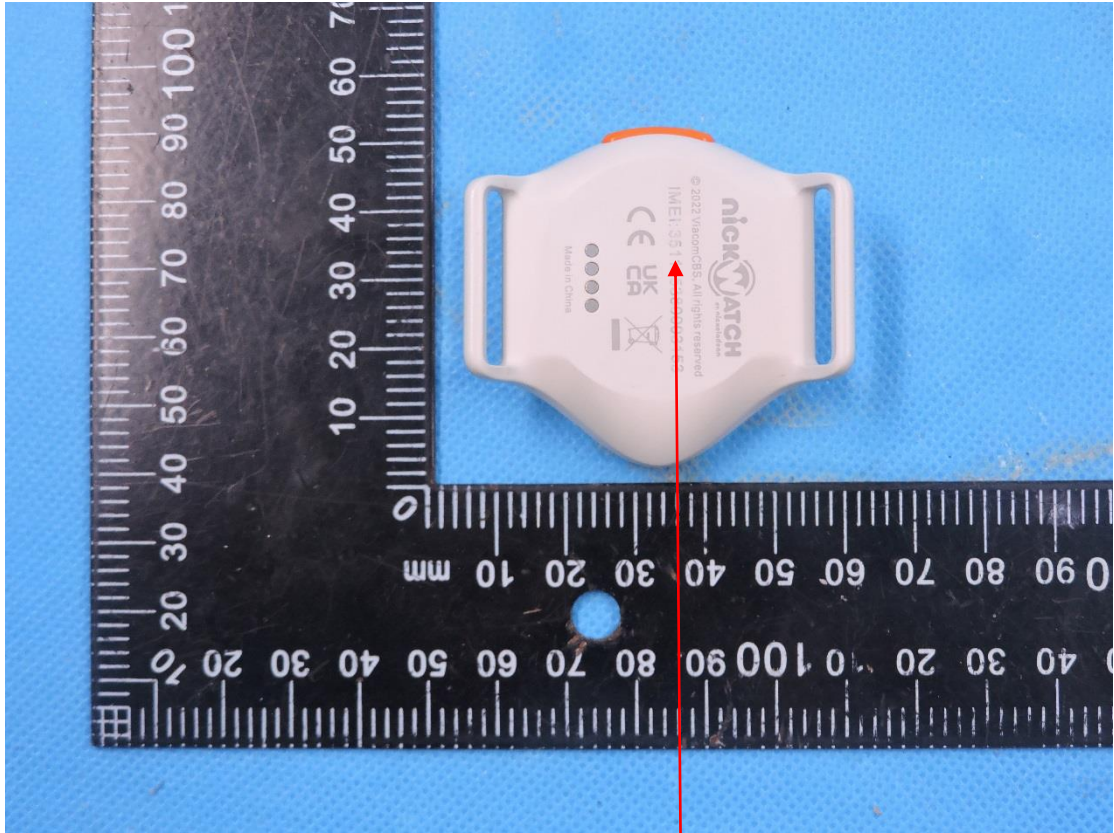

## FCC Label

NickWatch V1

Model name: NICKW001-2

FCC ID: 2AAI6-NICKW001-2

40mm\*20mm