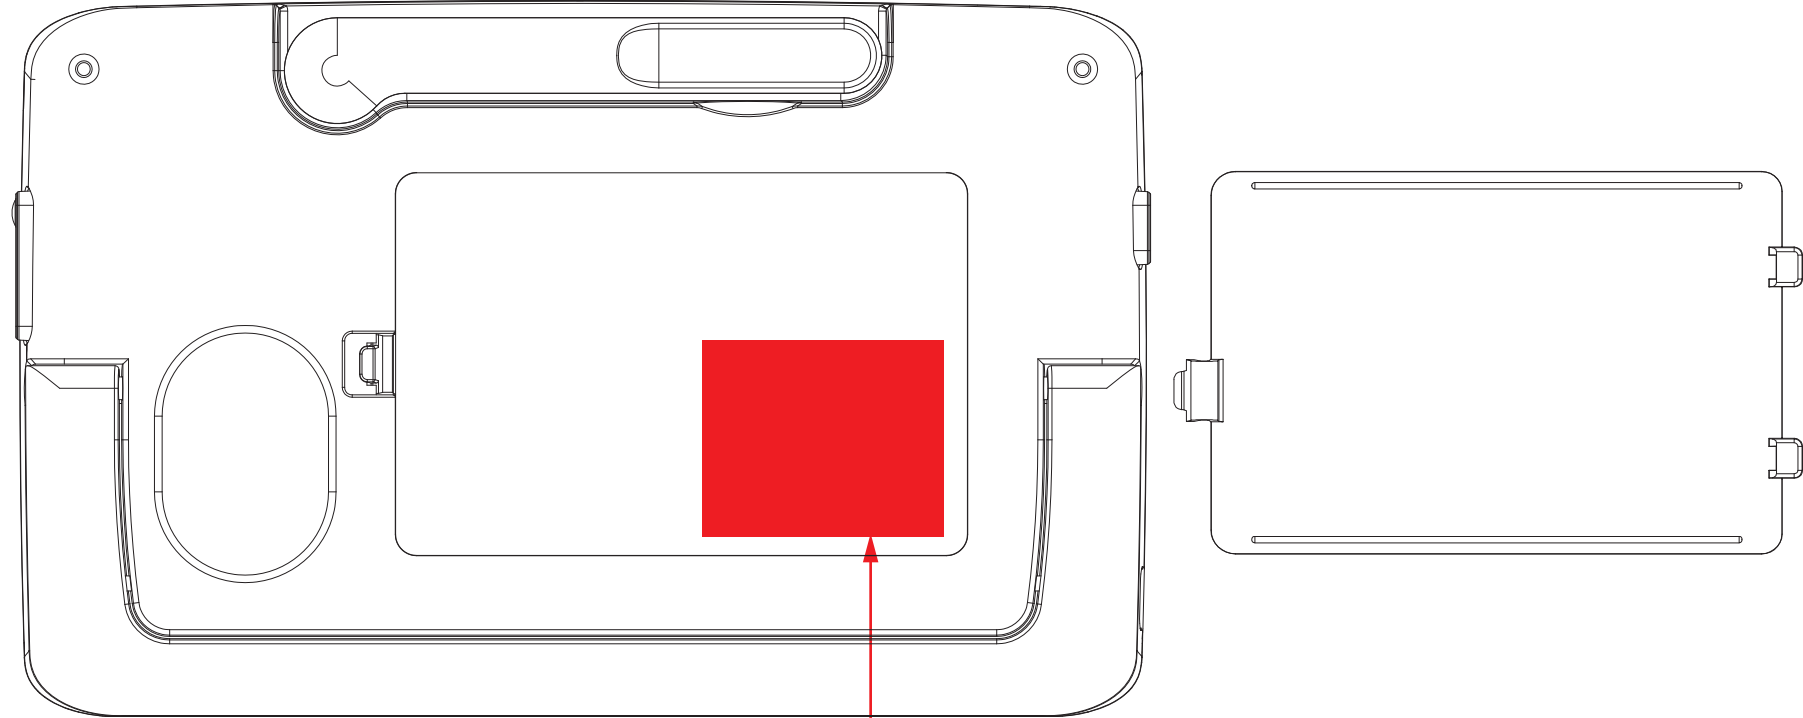

Rating Label Position

Size:32(W)*26(H)mm