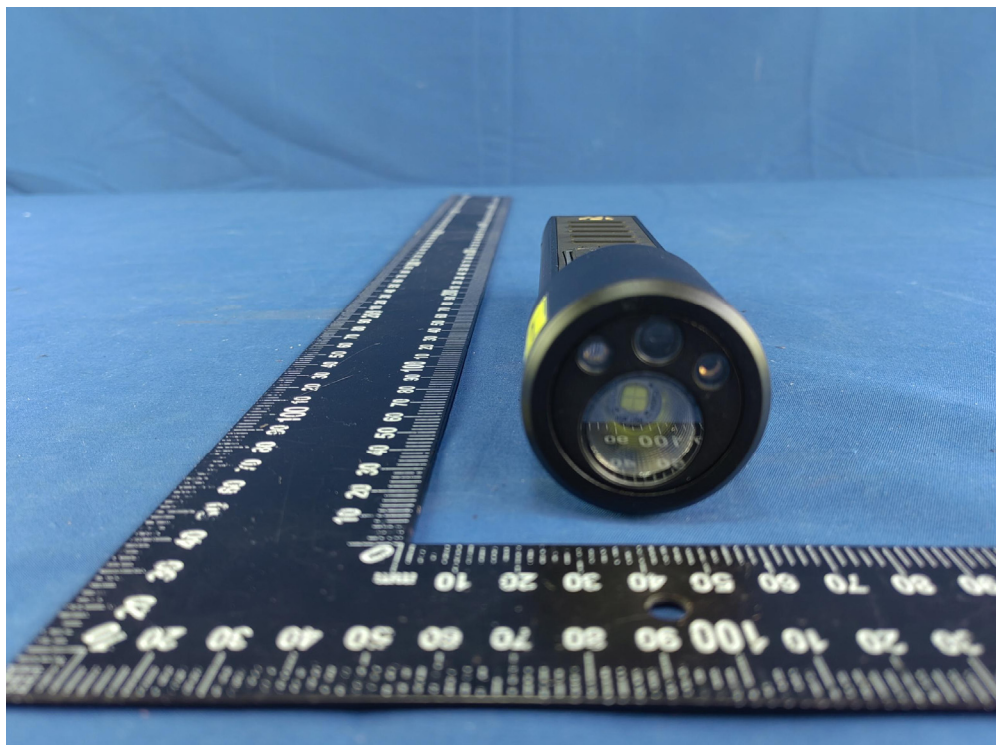

## Appendix-WT1-Photos

### 2. Photographs –Constructional Details

#### 2.1. EUT – External View Model WT1 FCC ID: 2AADC-WT1