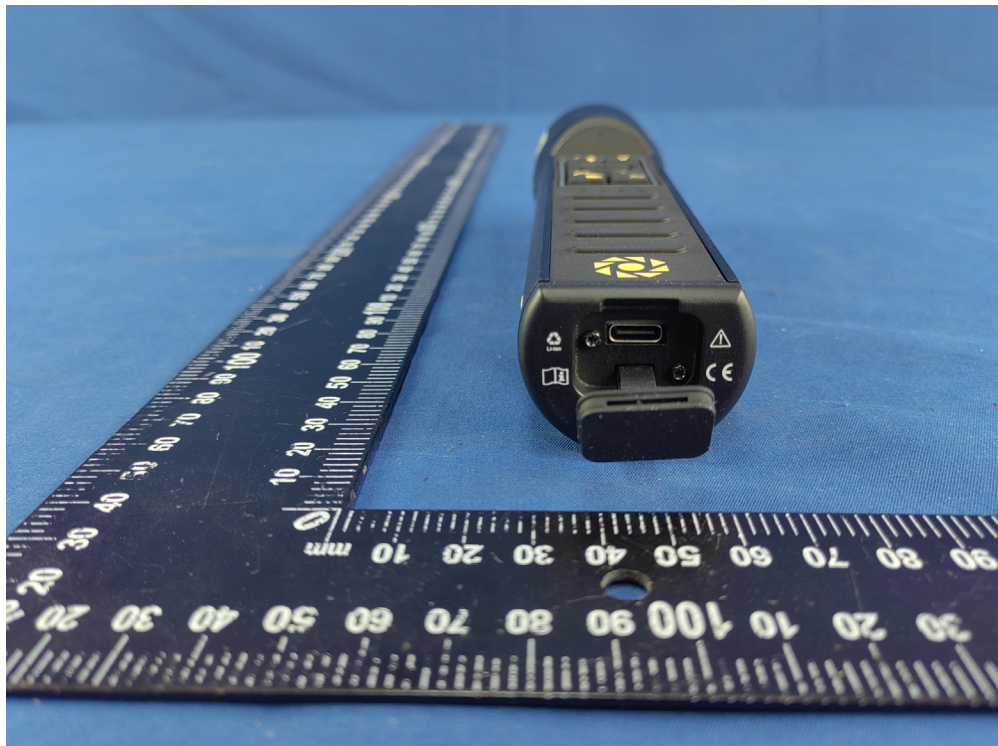

Appendix-WT1-Photos