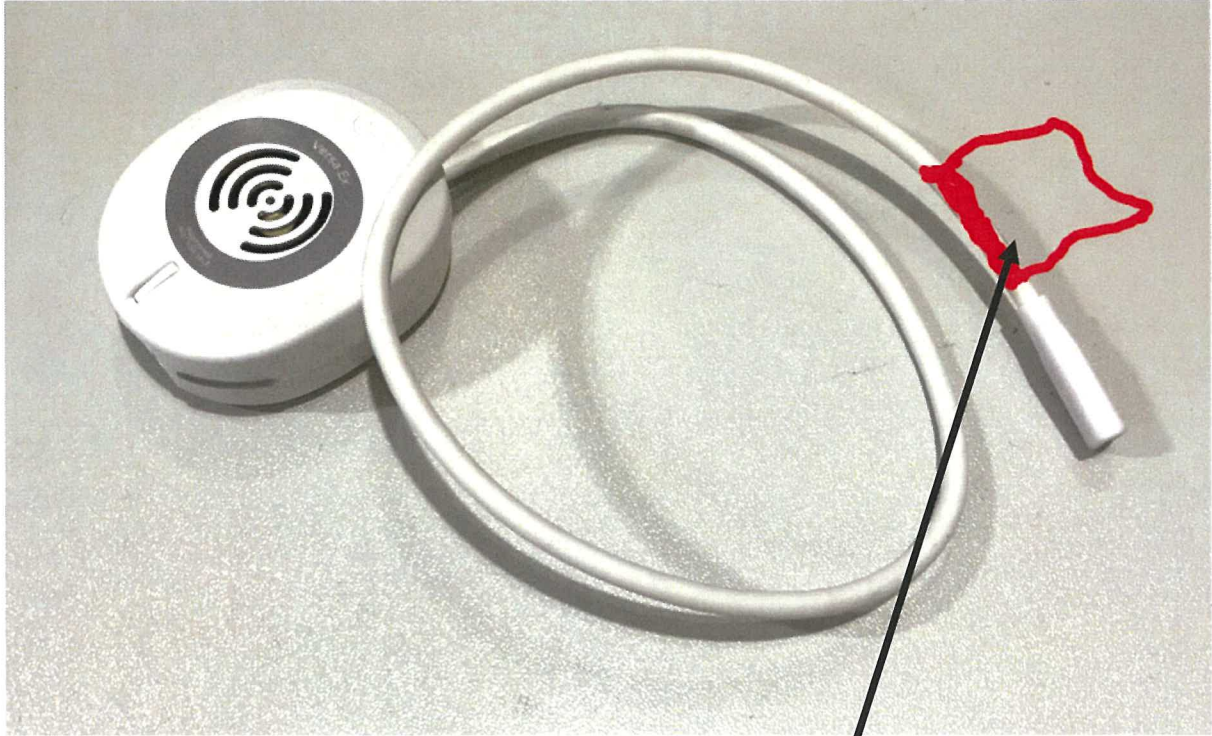

Equipment Photographs

(External)

Label of Versa EX

MODEL: VERSA EX INPUT: 5V \equiv 3A MAX		CE	MTI	1050 NE 67th Ave Hillsboro, OR 97124	
FCC				UK CA	
FCC ID: 2AA2X-15000301 IC: 24439-15000301		Intertek A/V I.C.T.E. 5005179		 D27MT0100001	

Size: 3 inch x 1 inch