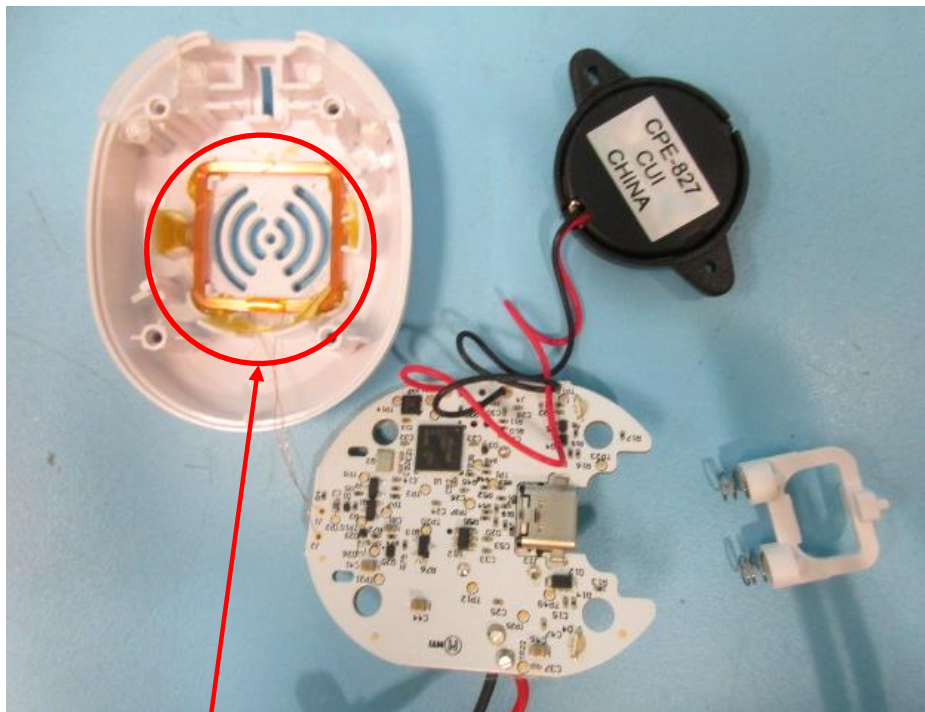

# Appendix

Date: 2019-07-11

Report Number: 60.792.19.015.01

Model No.: CX Flex Single-Power

125kHz Antenna