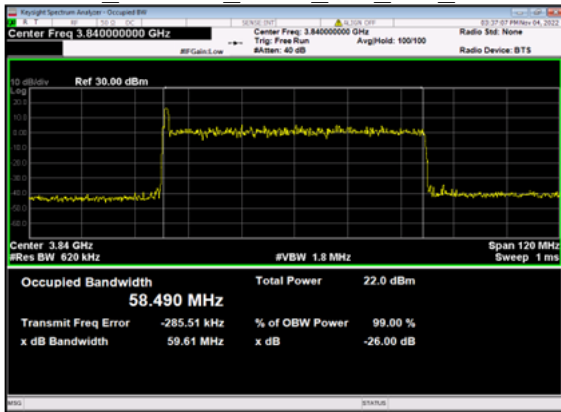

n77(60M)\_CP-OFDM\_16  
QAM Outer Full Low CH

n77(60M)\_CP-OFDM\_64  
QAM Outer Full Low CH

n77(60M)\_CP-OFDM\_256  
QAM Outer Full Low CH

n77(60M)\_DFT-s-OFDM\_  
PI 2-BPSK\_Outer Full Mid CH

n77(60M)\_DFT-s-OFDM\_  
QPSK\_Outer Full Mid CH