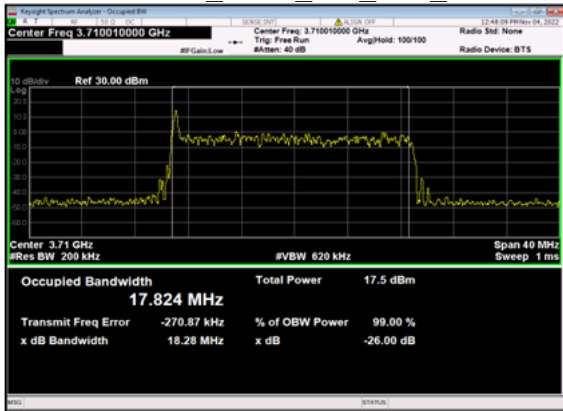

n77(20M)_CP-OFDM_256 QAM Outer_Full_Low_CH