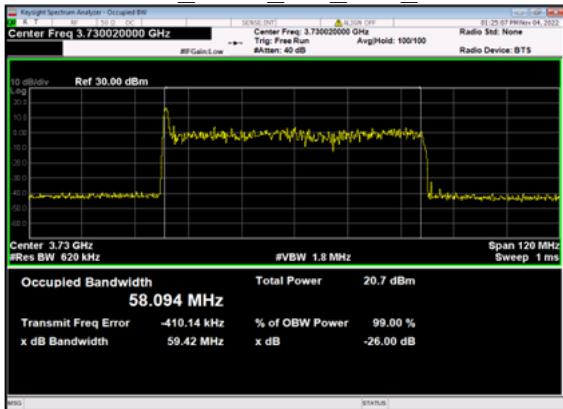

n77(60M)\_DFT-s-OFDM\_  
QPSK Outer Full Low CH

n77(60M)\_DFT-s-OFDM\_16  
QAM Outer Full Low CH

n77(60M)\_DFT-s-OFDM\_64  
QAM Outer Full Low CH

n77(60M)\_DFT-s-OFDM\_256  
QAM Outer Full Low CH

n77(60M)\_CP-OFDM\_  
QPSK Outer Full Low CH