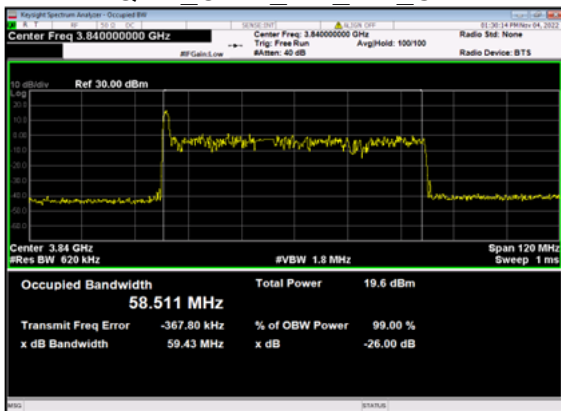

n77(60M)_DFT-s-OFDM_256
QAM_Outer Full Mid CH