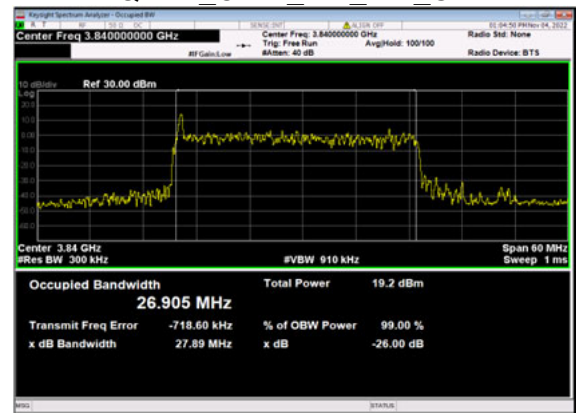

n77(30M)\_DFT-s-OFDM\_  
QPSK\_Outer Full Mid CH

n77(30M)\_DFT-s-OFDM\_16  
QAM\_Outer Full Mid CH

n77(30M)\_DFT-s-OFDM\_64  
QAM\_Outer Full Mid CH

n77(30M)\_DFT-s-OFDM\_256  
QAM\_Outer Full Mid CH

n77(30M)\_CP-OFDM\_  
QPSK\_Outer Full Mid CH