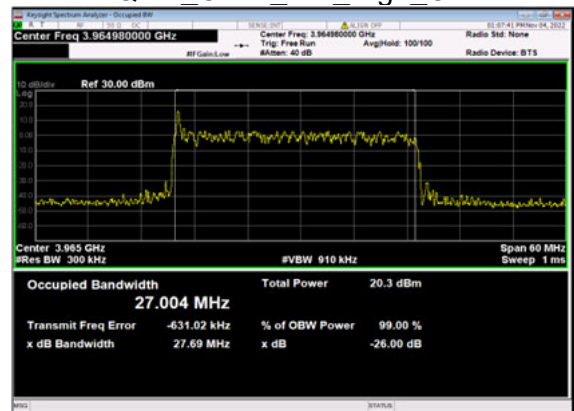

n77(30M)_DFT-s-OFDM_16
QAM Outer Full High_CH