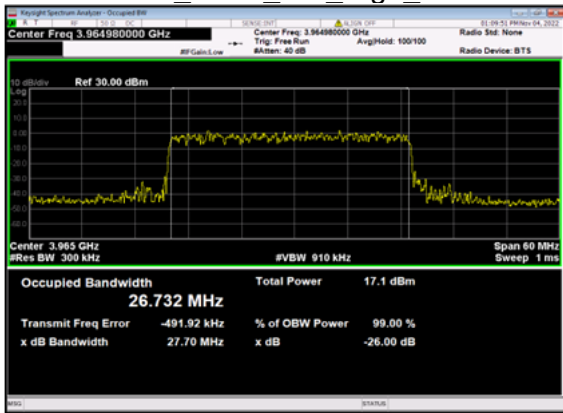

n77(30M)_CP-OFDM_64
QAM_Outer_Full_High_CH