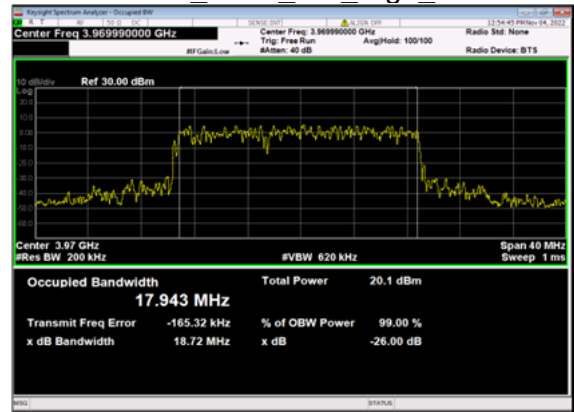

n77(20M)\_DFT-s-OFDM\_  
PI 2-BPSK Outer Full High\_CH

n77(20M)\_DFT-s-OFDM\_  
QPSK Outer Full High\_CH

n77(20M)\_DFT-s-OFDM\_16  
QAM Outer Full High\_CH

n77(20M)\_DFT-s-OFDM\_64  
QAM Outer Full High\_CH