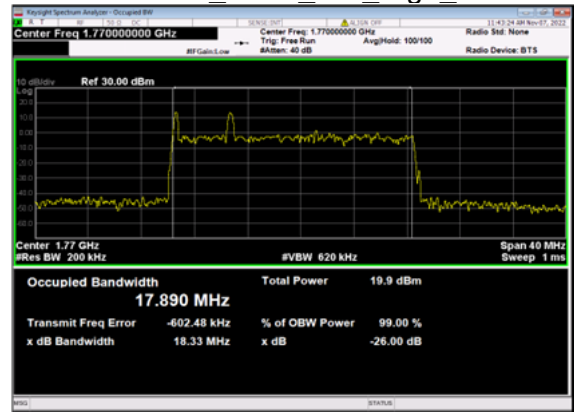

n66(20M)\_DFT-s-OFDM\_  
64 QAM Outer Full High CH

n66(20M)\_DFT-s-OFDM\_  
256 QAM Outer Full High CH

n66(20M)\_CP-OFDM\_  
QPSK Outer Full High CH

n66(20M)\_CP-OFDM\_  
16 QAM Outer Full High CH

n66(20M)\_CP-OFDM\_  
64 QAM Outer Full High CH