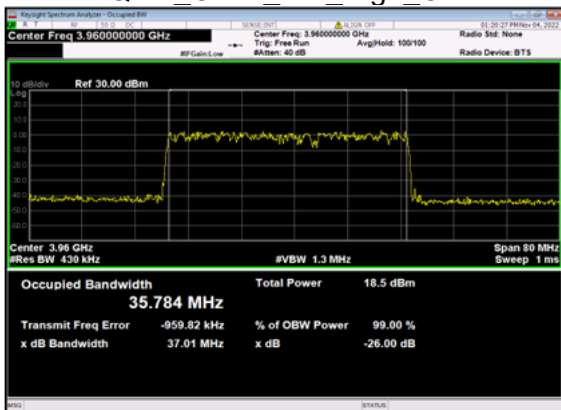

n77(40M)\_DFT-s-OFDM\_  
QPSK Outer Full High\_CH

n77(40M)\_DFT-s-OFDM\_16  
QAM Outer Full High\_CH

n77(40M)\_DFT-s-OFDM\_64  
QAM Outer Full High\_CH

n77(40M)\_DFT-s-OFDM\_256  
QAM Outer Full High\_CH