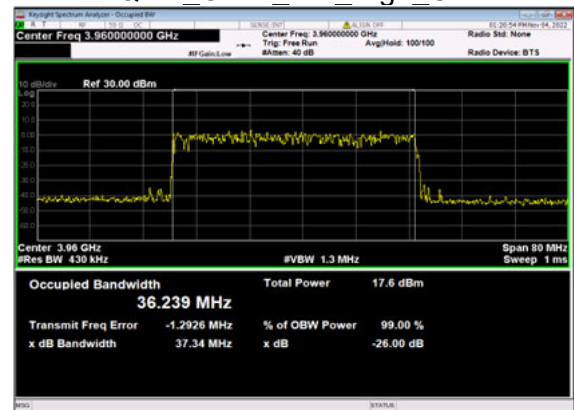

n77(40M)\_DFT-s-OFDM\_  
QPSK Outer Full High\_CH

n77(40M)\_DFT-s-OFDM\_16  
QAM Outer Full High\_CH

n77(40M)\_DFT-s-OFDM\_64  
QAM Outer Full High\_CH

n77(40M)\_DFT-s-OFDM\_256  
QAM Outer Full High\_CH