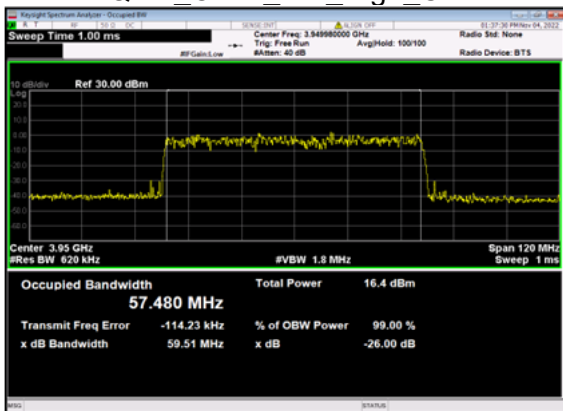

n77(60M)_CP-OFDM_64
QAM_Outer_Full_High_CH