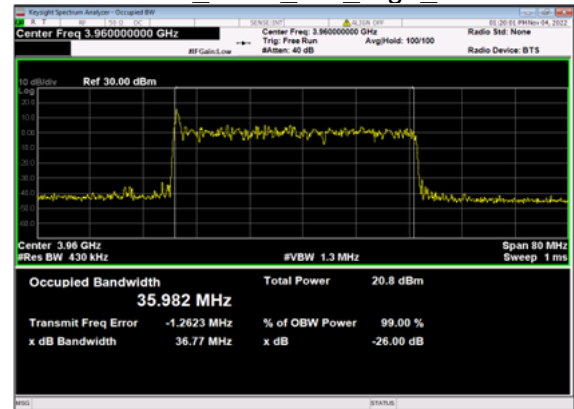

n77(40M)\_DFT-s-OFDM\_  
QPSK Outer Full High\_CH

n77(40M)\_DFT-s-OFDM\_16  
QAM Outer Full High\_CH

n77(40M)\_DFT-s-OFDM\_64  
QAM Outer Full High\_CH

n77(40M)\_DFT-s-OFDM\_256  
QAM Outer Full High\_CH