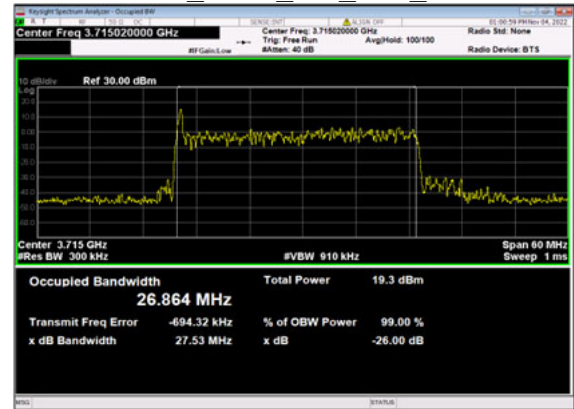

n77(30M)_CP-OFDM_16
QAM Outer Full Low CH