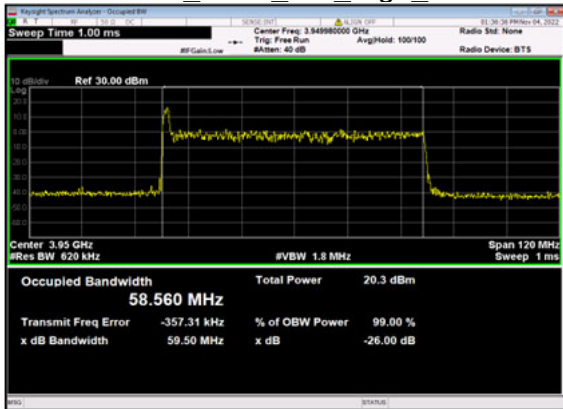

n77(60M)_CP-OFDM_
QPSK_Outer_Full_High_CH