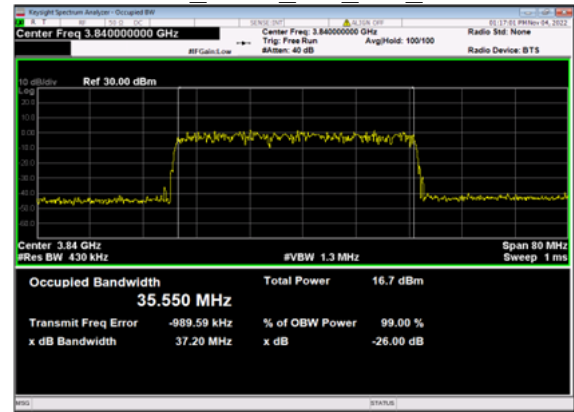

n77(40M)\_DFT-s-OFDM\_  
QPSK\_Outer\_Full\_Mid\_CH

n77(40M)\_DFT-s-OFDM\_16  
QAM\_Outer\_Full\_Mid\_CH

n77(40M)\_DFT-s-OFDM\_64  
QAM Outer Full Mid CH

n77(40M)\_DFT-s-OFDM\_256  
QAM Outer Full Mid CH