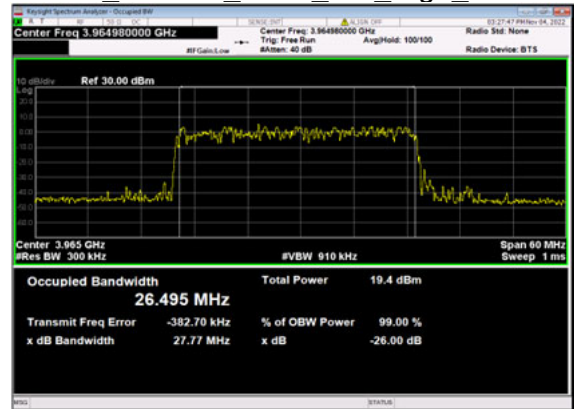

n77(30M)\_CP-OFDM\_16  
QAM Outer Full Mid\_CH

n77(30M)\_CP-OFDM\_64  
QAM Outer Full Mid\_CH

n77(30M)\_CP-OFDM\_256  
QAM Outer Full Mid\_CH

n77(30M)\_DFT-s-OFDM\_  
PI 2-BPSK Outer Full High\_CH

n77(30M)\_DFT-s-OFDM\_  
QPSK Outer Full High\_CH