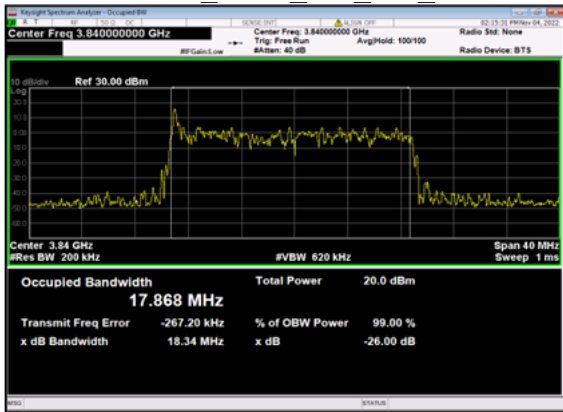

n77(20M)\_CP-OFDM\_256 QAM Outer\_Full\_Low\_CH

n77(20M)\_DFT-s-OFDM\_PI 2-BPSK Outer\_Full\_Mid\_CH

n77(20M)\_DFT-s-OFDM\_QPSK Outer\_Full\_Mid\_CH

n77(20M)\_DFT-s-OFDM\_16 QAM Outer\_Full\_Mid\_CH

n77(20M)\_DFT-s-OFDM\_64 QAM Outer Full Mid CH