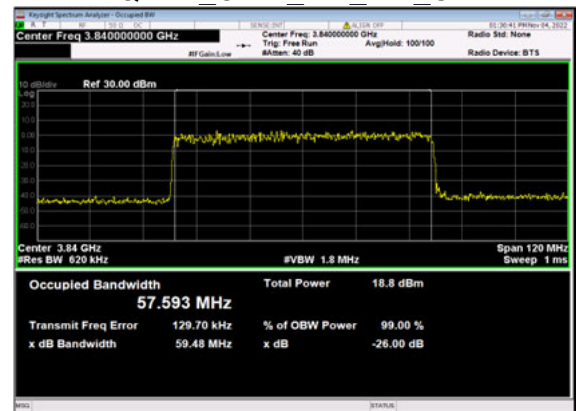

n77(60M)\_DFT-s-OFDM\_16  
QAM\_Outer Full Mid CH

n77(60M)\_DFT-s-OFDM\_64  
QAM\_Outer Full Mid CH

n77(60M)\_DFT-s-OFDM\_256  
QAM\_Outer Full Mid CH

n77(60M)\_CP-OFDM\_  
QPSK\_Outer Full Mid CH

n77(60M)\_CP-OFDM\_16  
QAM Outer Full Mid\_CH