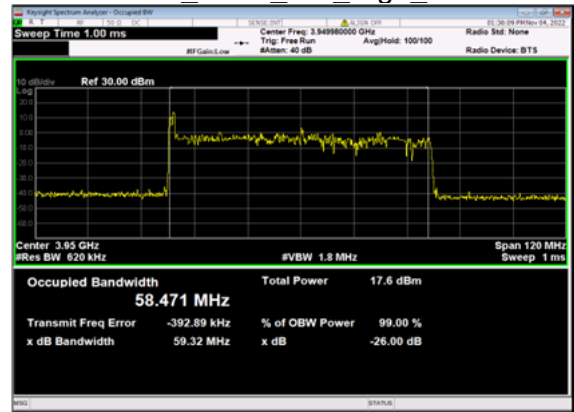

n77(60M)_DFT-s-OFDM_256
QAM_Outer_Full_High_CH