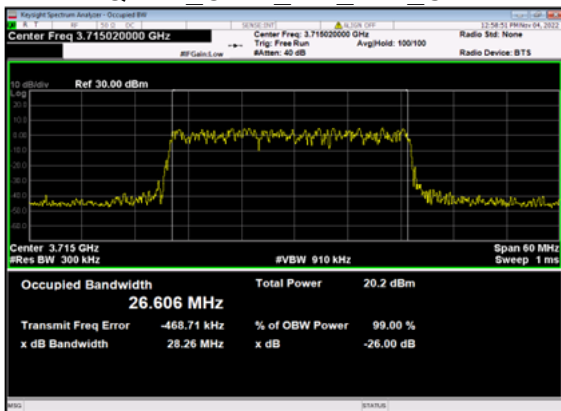

n77(30M)_DFT-s-OFDM_
QPSK Outer Full Low CH