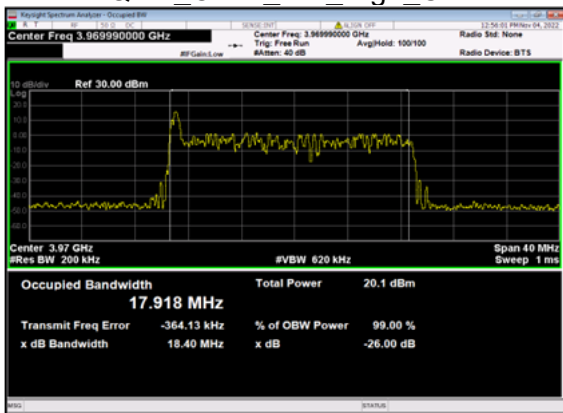

n77(20M)_DFT-s-OFDM_256
QAM Outer Full High_CH