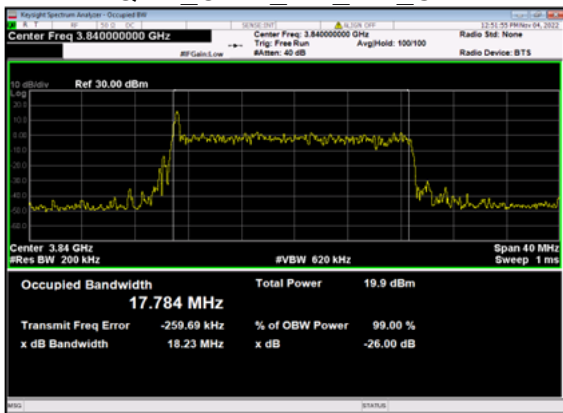

n77(20M)_CP-OFDM_64 QAM Outer Full Mid CH