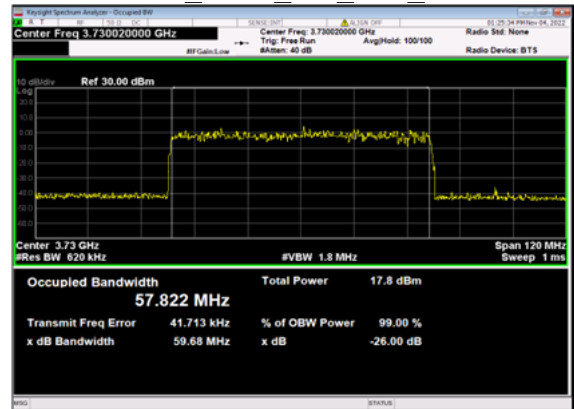

n77(60M)\_DFT-s-OFDM\_  
QPSK Outer Full Low CH

n77(60M)\_DFT-s-OFDM\_16  
QAM Outer Full Low CH

n77(60M)\_DFT-s-OFDM\_64  
QAM Outer Full Low CH

n77(60M)\_DFT-s-OFDM\_256  
QAM Outer Full Low CH

n77(60M)\_CP-OFDM\_  
QPSK Outer Full Low CH