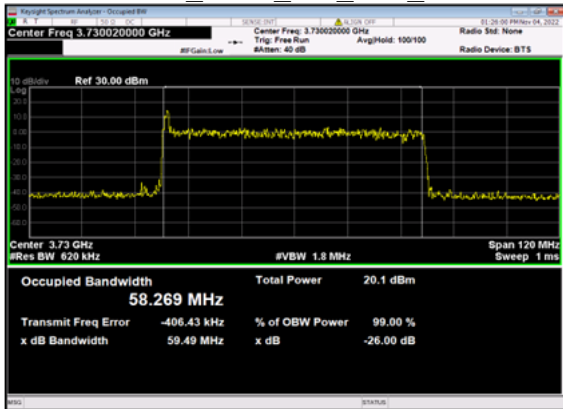

n77(60M)\_DFT-s-OFDM\_  
QPSK Outer Full Low CH

n77(60M)\_DFT-s-OFDM\_16  
QAM Outer Full Low CH

n77(60M)\_DFT-s-OFDM\_64  
QAM Outer Full Low CH

n77(60M)\_DFT-s-OFDM\_256  
QAM Outer Full Low CH

n77(60M)\_CP-OFDM\_  
QPSK Outer Full Low CH