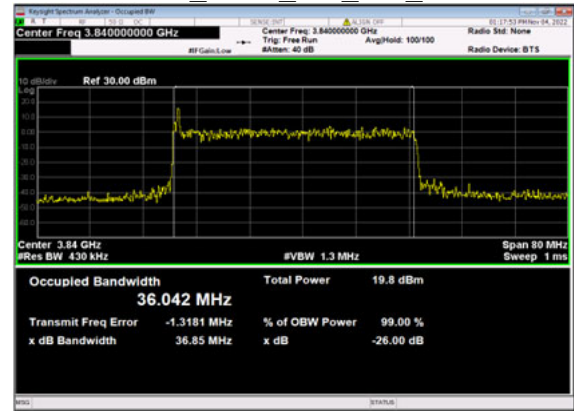

n77(40M)_CP-OFDM_16
QAM Outer Full Mid CH