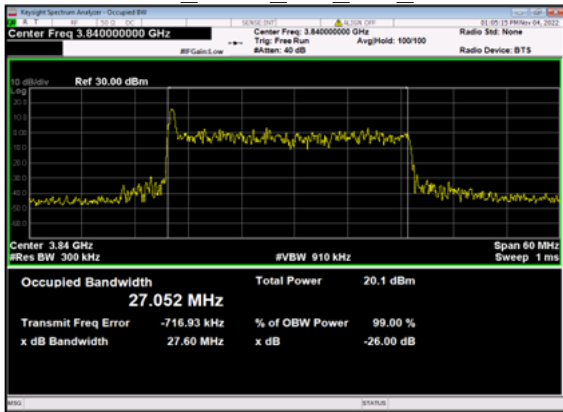

n77(30M)_CP-OFDM_16
QAM Outer Full Mid_CH