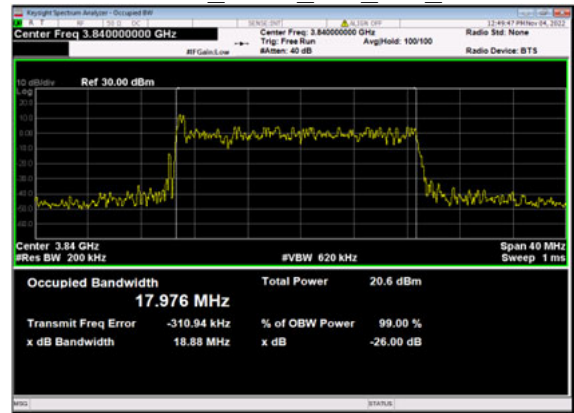

n77(20M)\_CP-OFDM\_256 QAM Outer\_Full\_Low\_CH

n77(20M)\_DFT-s-OFDM\_PI 2-BPSK Outer\_Full\_Mid\_CH

n77(20M)\_DFT-s-OFDM\_QPSK Outer\_Full\_Mid\_CH

n77(20M)\_DFT-s-OFDM\_16 QAM Outer\_Full\_Mid\_CH

n77(20M)\_DFT-s-OFDM\_64 QAM Outer Full Mid CH