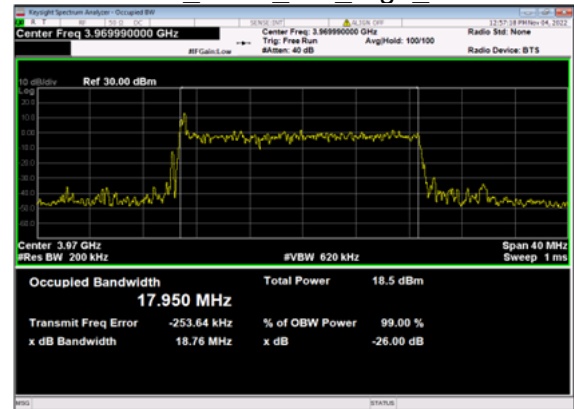

n77(20M)\_DFT-s-OFDM\_256  
QAM Outer Full High\_CH

n77(20M)\_CP-OFDM\_  
QPSK Outer Full High\_CH

n77(20M)\_CP-OFDM\_16  
QAM Outer Full High CH

n77(20M)\_CP-OFDM\_64  
QAM Outer Full High CH

n77(20M)\_CP-OFDM\_256  
QAM Outer Full High CH