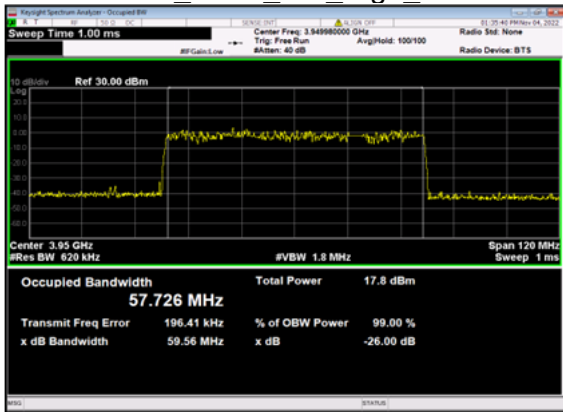

n77(60M)_DFT-s-OFDM_64
QAM_Outer_Full_High_CH