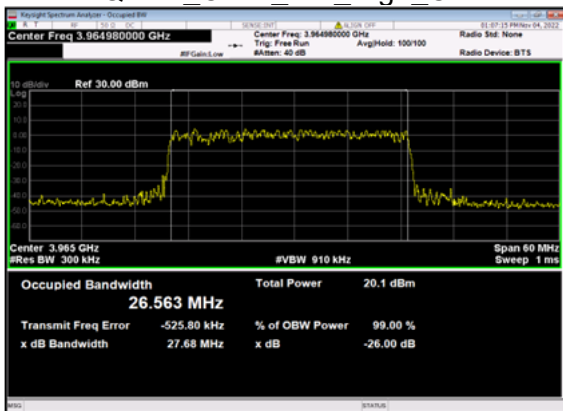

n77(30M)\_CP-OFDM\_16  
QAM Outer Full Mid\_CH

n77(30M)\_CP-OFDM\_64  
QAM Outer Full Mid\_CH

n77(30M)\_CP-OFDM\_256  
QAM Outer Full Mid\_CH

n77(30M)\_DFT-s-OFDM\_  
PI 2-BPSK Outer Full High\_CH

n77(30M)\_DFT-s-OFDM\_  
QPSK Outer Full High\_CH