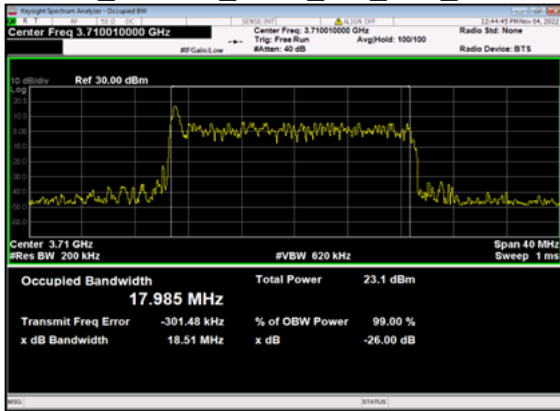

n77 (3700-3980MHz)

n77(20M)_DFT-s-OFDM_
PI 2-BPSK Outer Full Low CH