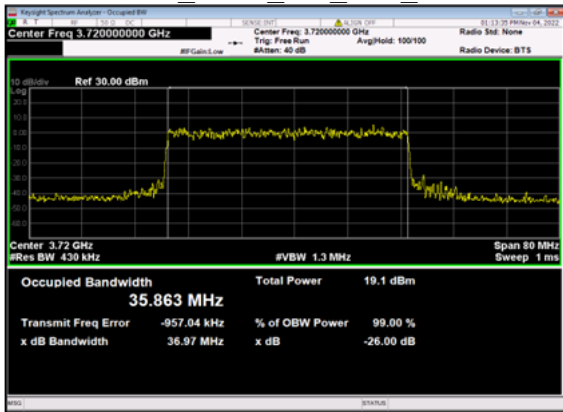

n77(40M)_CP-OFDM_16
QAM_Outer_Full_Low_CH