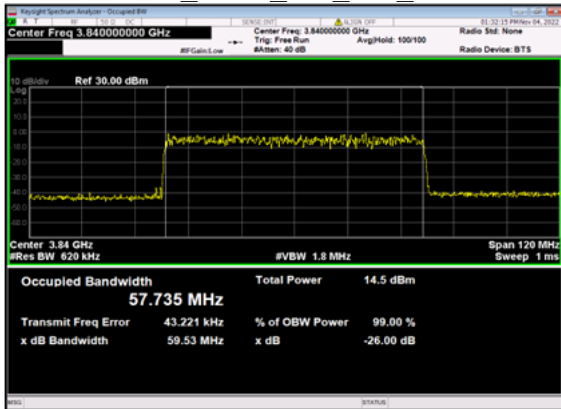

n77(60M)_CP-OFDM_256
QAM Outer Full Mid_CH