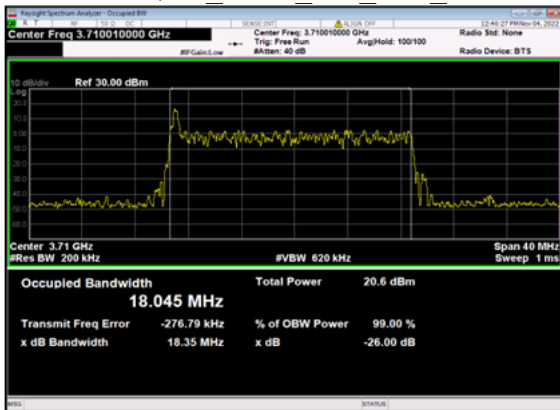

n77(20M)_DFT-s-OFDM_
256 QAM Outer Full Low CH