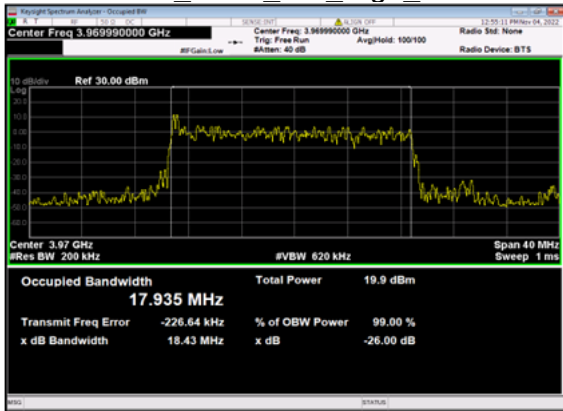

n77(20M)\_DFT-s-OFDM\_  
PI 2-BPSK Outer Full High\_CH

n77(20M)\_DFT-s-OFDM\_  
QPSK Outer Full High\_CH

n77(20M)\_DFT-s-OFDM\_16  
QAM Outer Full High\_CH

n77(20M)\_DFT-s-OFDM\_64  
QAM Outer Full High\_CH