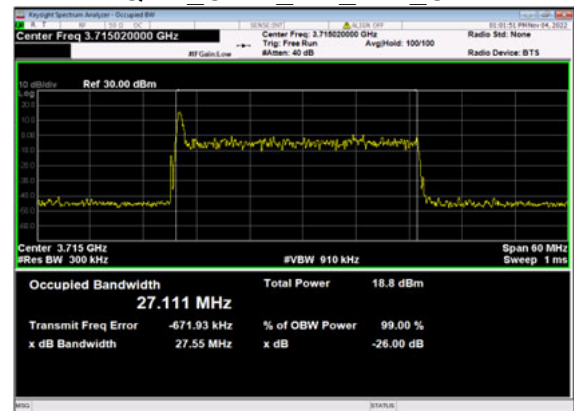

n77(30M)\_CP-OFDM\_  
QPSK Outer Full Low CH

n77(30M)\_CP-OFDM\_16  
QAM Outer Full Low CH

n77(30M)\_CP-OFDM\_64  
QAM Outer Full Low CH

n77(30M)\_CP-OFDM\_256  
QAM Outer Full Low CH

n77(30M)\_DFT-s-OFDM\_  
PI 2-BPSK\_Outer Full Mid CH