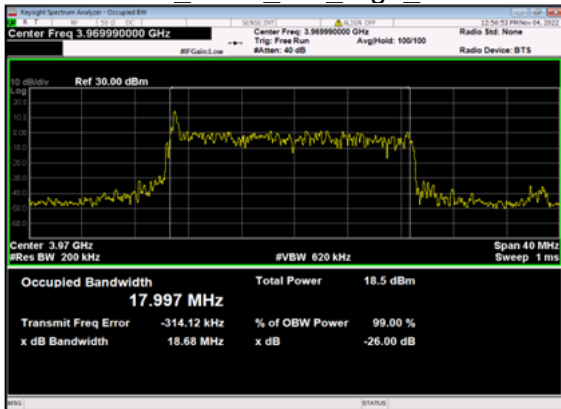

n77(20M)_CP-OFDM_16
QAM Outer Full High CH