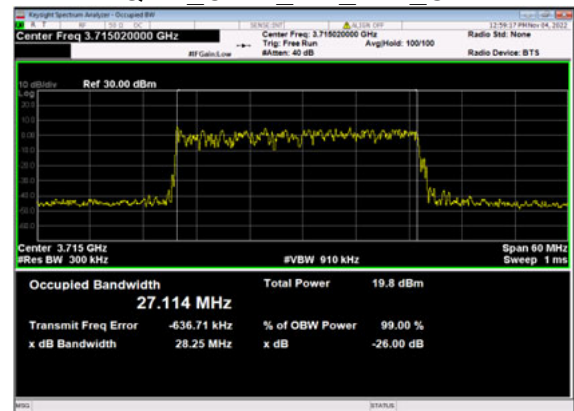

n77(30M)_DFT-s-OFDM_16
QAM Outer Full Low CH