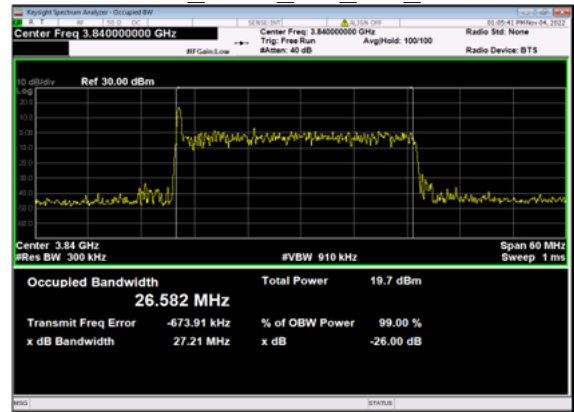

n77(30M)_CP-OFDM_64
QAM Outer Full Mid_CH