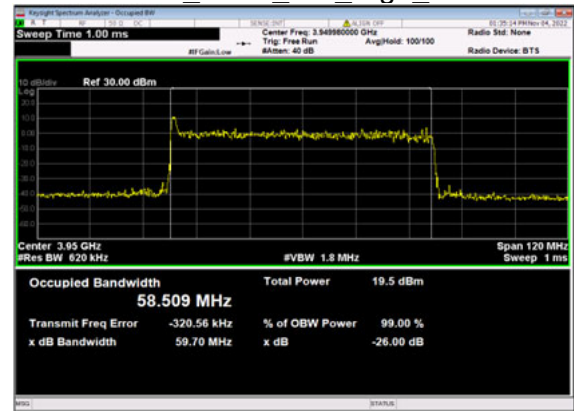

n77(60M)\_CP-OFDM\_64  
QAM Outer Full Mid\_CH

n77(60M)\_CP-OFDM\_256  
QAM Outer Full Mid\_CH

n77(60M)\_DFT-s-OFDM\_  
PI 2-BPSK Outer Full High\_CH

n77(60M)\_DFT-s-OFDM\_  
QPSK Outer Full High\_CH

n77(60M)\_DFT-s-OFDM\_16  
QAM Outer Full High\_CH