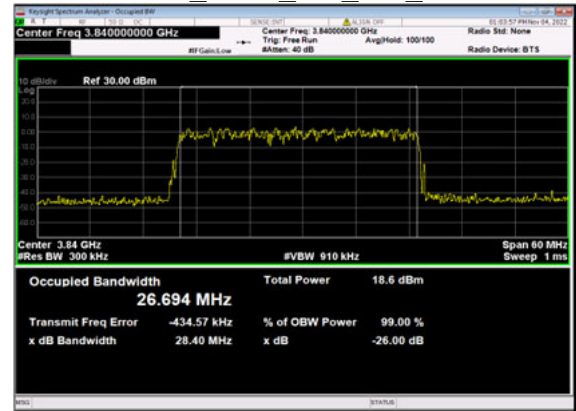

n77(30M)_DFT-s-OFDM_64
QAM_Outer Full Mid CH