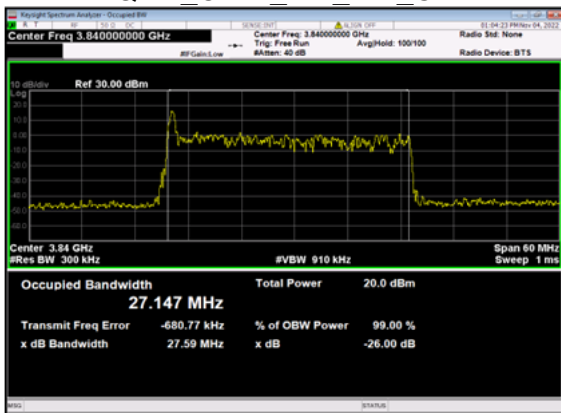

n77(30M)\_DFT-s-OFDM\_  
QPSK\_Outer Full Mid CH

n77(30M)\_DFT-s-OFDM\_16  
QAM\_Outer Full Mid CH

n77(30M)\_DFT-s-OFDM\_64  
QAM\_Outer Full Mid CH

n77(30M)\_DFT-s-OFDM\_256  
QAM\_Outer Full Mid CH

n77(30M)\_CP-OFDM\_  
QPSK\_Outer Full Mid CH