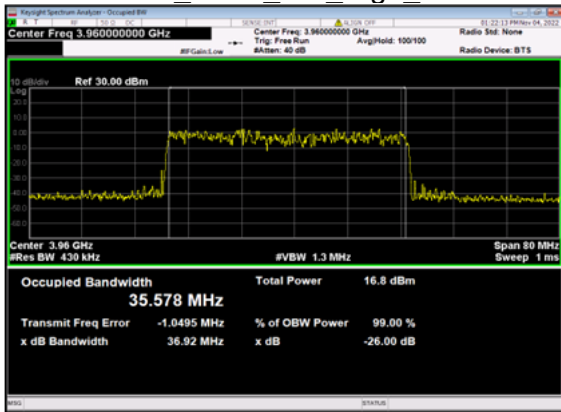

n77(40M)_CP-OFDM_16
QAM Outer Full High CH