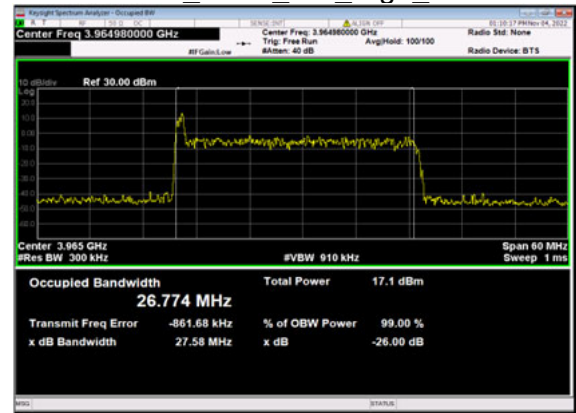

n77(30M)_CP-OFDM_256
QAM_Outer_Full_High_CH