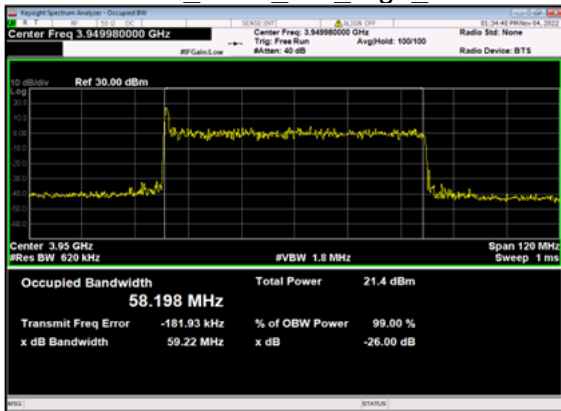

n77(60M)\_CP-OFDM\_64  
QAM Outer Full Mid\_CH

n77(60M)\_CP-OFDM\_256  
QAM Outer Full Mid\_CH

n77(60M)\_DFT-s-OFDM\_  
PI 2-BPSK Outer Full High\_CH

n77(60M)\_DFT-s-OFDM\_  
QPSK Outer Full High\_CH

n77(60M)\_DFT-s-OFDM\_16  
QAM Outer Full High\_CH