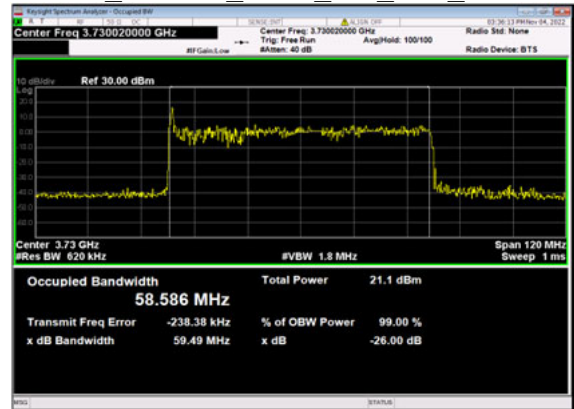

n77(40M)\_CP-OFDM\_  
QPSK Outer Full High\_CH

n77(40M)\_CP-OFDM\_16  
QAM Outer Full High CH

n77(40M)\_CP-OFDM\_64  
QAM Outer Full High CH

n77(40M)\_CP-OFDM\_256  
QAM Outer Full High CH

n77(60M)\_DFT-s-OFDM\_  
PI 2-BPSK Outer Full Low CH