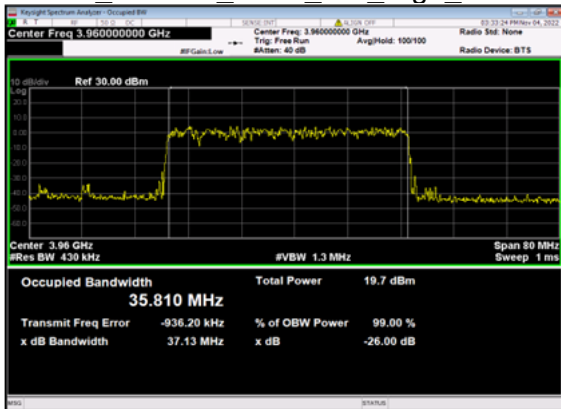

n77(40M)\_DFT-s-OFDM\_  
QPSK Outer Full High\_CH

n77(40M)\_DFT-s-OFDM\_16  
QAM Outer Full High\_CH

n77(40M)\_DFT-s-OFDM\_64  
QAM Outer Full High\_CH

n77(40M)\_DFT-s-OFDM\_256  
QAM Outer Full High\_CH