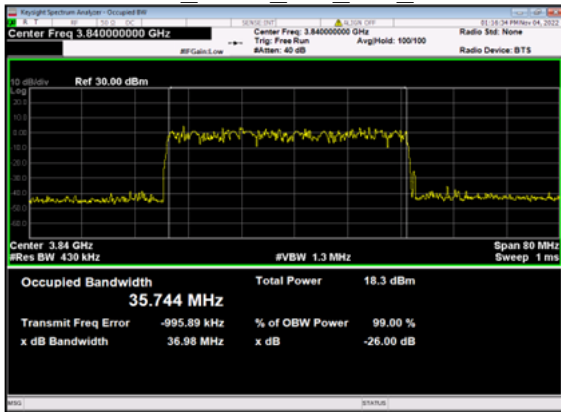

n77(40M)\_DFT-s-OFDM\_  
QPSK\_Outer\_Full\_Mid\_CH

n77(40M)\_DFT-s-OFDM\_16  
QAM\_Outer\_Full\_Mid\_CH

n77(40M)\_DFT-s-OFDM\_64  
QAM Outer Full Mid CH

n77(40M)\_DFT-s-OFDM\_256  
QAM Outer Full Mid CH