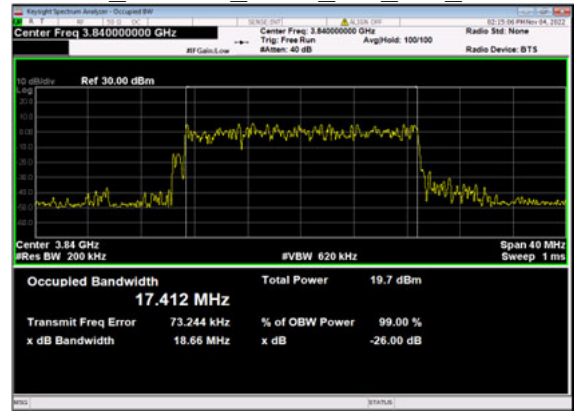

n77(20M)_DFT-s-OFDM_PI 2-BPSK Outer_Full_Mid_CH