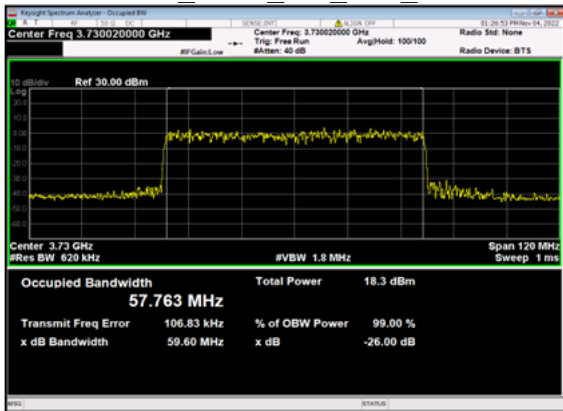

n77(60M)_CP-OFDM_64
QAM Outer Full Low CH