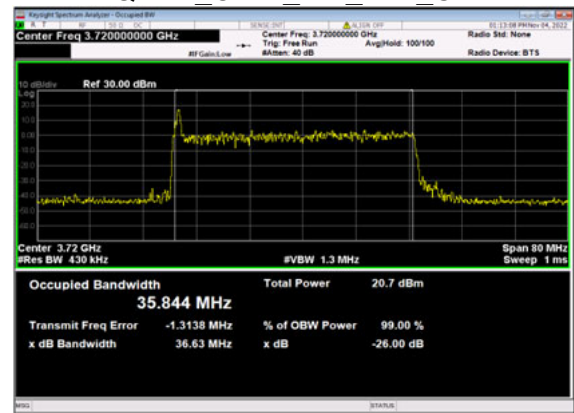

n77(40M)\_DFT-s-OFDM\_  
QPSK Outer Full Low CH

n77(40M)\_DFT-s-OFDM\_16  
QAM Outer Full Low CH

n77(40M)\_DFT-s-OFDM\_64  
QAM Outer Full Low CH

n77(40M)\_DFT-s-OFDM\_256  
QAM Outer Full Low CH

n77(40M)\_CP-OFDM\_  
QPSK Outer Full Low CH