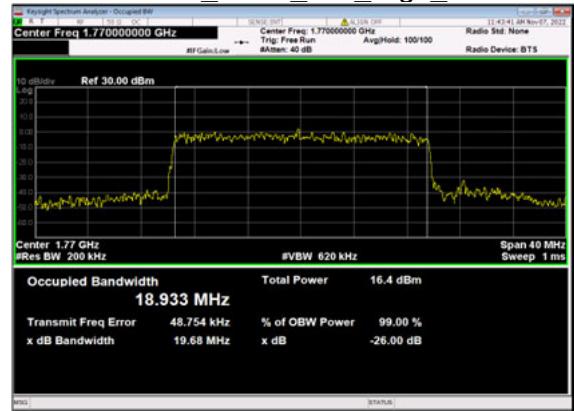

n66(20M)\_DFT-s-OFDM\_  
64 QAM Outer Full High CH

n66(20M)\_DFT-s-OFDM\_  
256 QAM Outer Full High CH

n66(20M)\_CP-OFDM\_  
QPSK Outer Full High CH

n66(20M)\_CP-OFDM\_  
16 QAM Outer Full High CH

n66(20M)\_CP-OFDM\_  
64 QAM Outer Full High CH