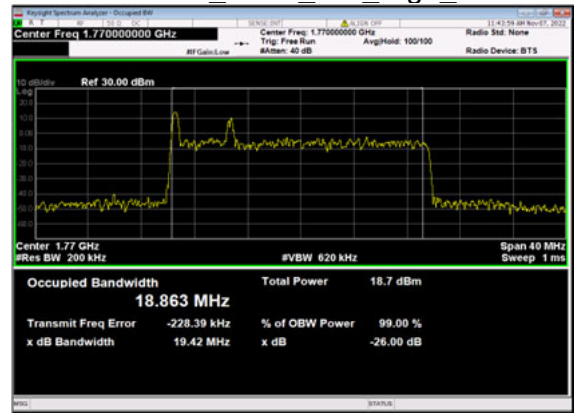

n66(20M)_CP-OFDM_
256 QAM Outer Full High CH