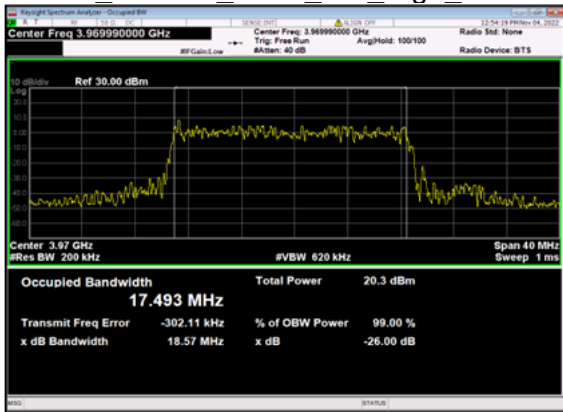

n77(20M)\_DFT-s-OFDM\_  
PI 2-BPSK Outer Full High\_CH

n77(20M)\_DFT-s-OFDM\_  
QPSK Outer Full High\_CH

n77(20M)\_DFT-s-OFDM\_16  
QAM Outer Full High\_CH

n77(20M)\_DFT-s-OFDM\_64  
QAM Outer Full High\_CH