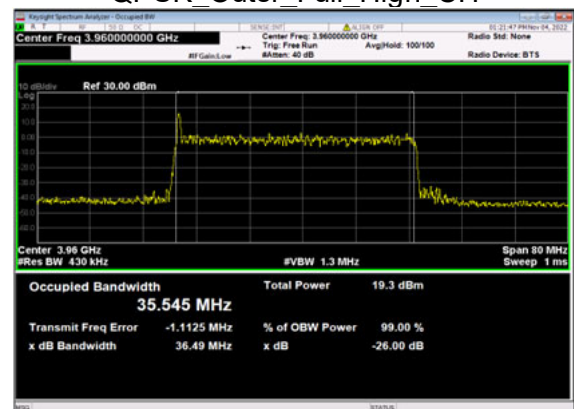

n77(40M)_CP-OFDM_
QPSK Outer Full High_CH