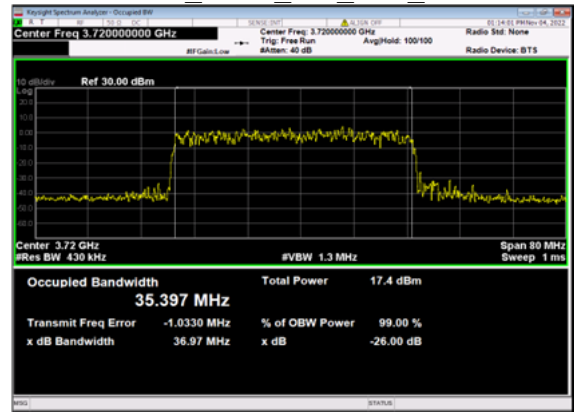

n77(40M)_CP-OFDM_64
QAM_Outer_Full_Low_CH