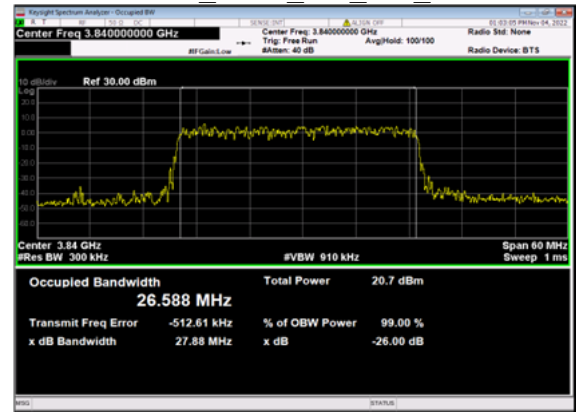

n77(30M)_DFT-s-OFDM_
QPSK_Outer Full Mid CH