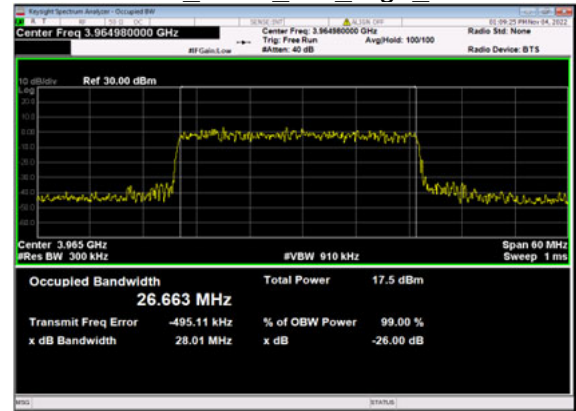

n77(30M)_CP-OFDM_16
QAM_Outer_Full_High_CH