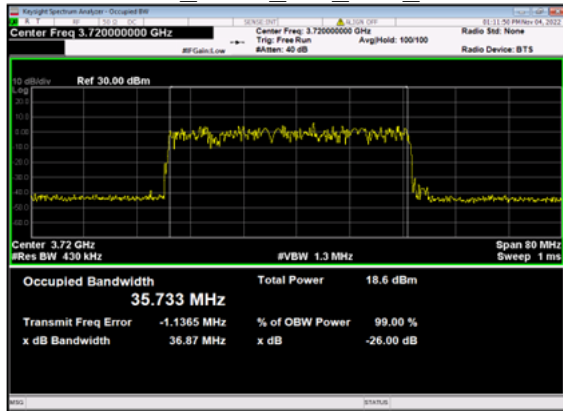

n77(40M)_DFT-s-OFDM_16
QAM Outer Full Low CH