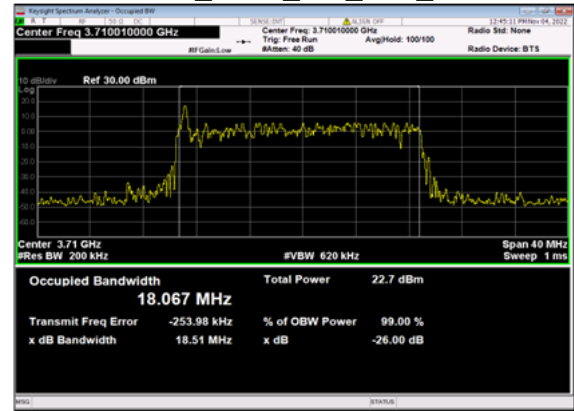

n66(20M)\_CP-OFDM\_  
256 QAM Outer Full High CH

n77 (3700-3980MHz)

n77(20M)\_DFT-s-OFDM\_  
PI 2-BPSK Outer Full Low CH

n77(20M)\_DFT-s-OFDM\_  
QPSK Outer Full Low CH

n77(20M)\_DFT-s-OFDM\_  
16 QAM Outer Full Low CH