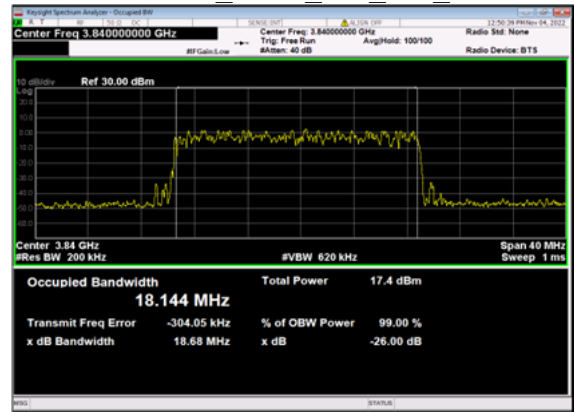

n77(20M)_DFT-s-OFDM_256 QAM Outer Full Mid CH