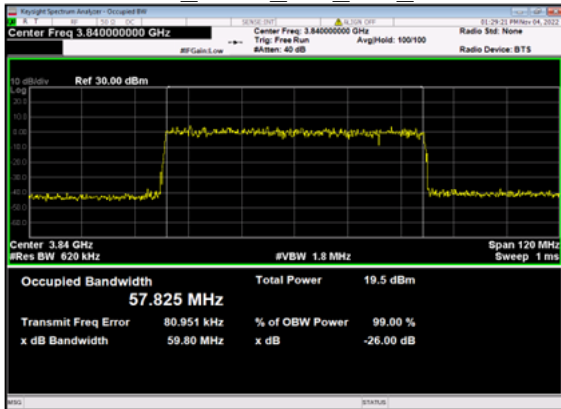

n77(60M)_DFT-s-OFDM_16
QAM_Outer Full Mid CH