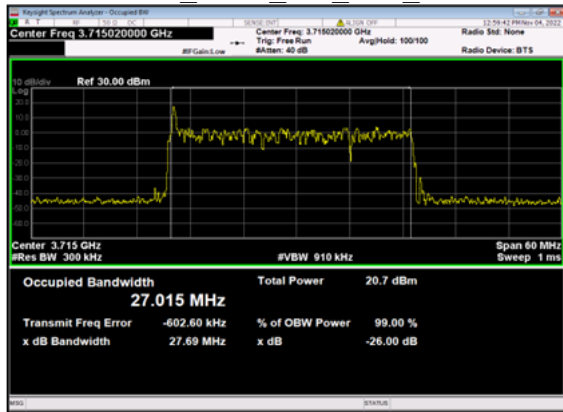

n77(30M)\_DFT-s-OFDM\_  
PI 2-BPSK Outer Full Low CH

n77(30M)\_DFT-s-OFDM\_  
QPSK Outer Full Low CH

n77(30M)\_DFT-s-OFDM\_16  
QAM Outer Full Low CH

n77(30M)\_DFT-s-OFDM\_64  
QAM Outer Full Low CH

n77(30M)\_DFT-s-OFDM\_256  
QAM Outer Full Low CH