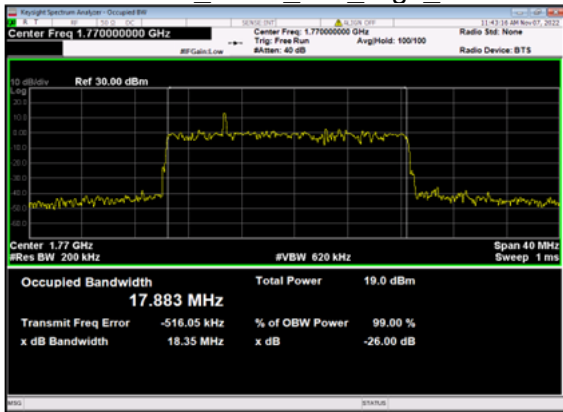

n66(20M)\_DFT-s-OFDM\_  
64 QAM Outer Full High CH

n66(20M)\_DFT-s-OFDM\_  
256 QAM Outer Full High CH

n66(20M)\_CP-OFDM\_  
QPSK Outer Full High CH

n66(20M)\_CP-OFDM\_  
16 QAM Outer Full High CH

n66(20M)\_CP-OFDM\_  
64 QAM Outer Full High CH