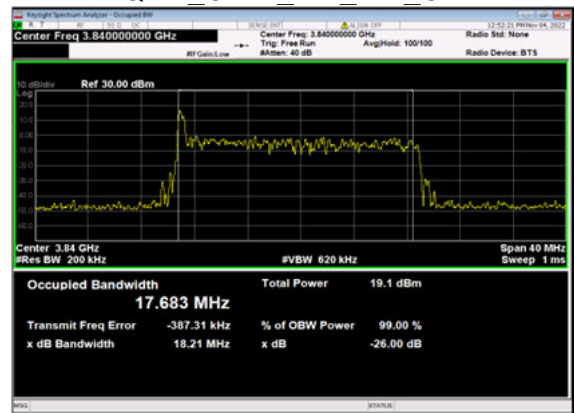

n77(20M)\_DFT-s-OFDM\_  
PI 2-BPSK Outer Full High\_CH

n77(20M)\_DFT-s-OFDM\_  
QPSK Outer Full High\_CH

n77(20M)\_DFT-s-OFDM\_16  
QAM Outer Full High\_CH

n77(20M)\_DFT-s-OFDM\_64  
QAM Outer Full High\_CH