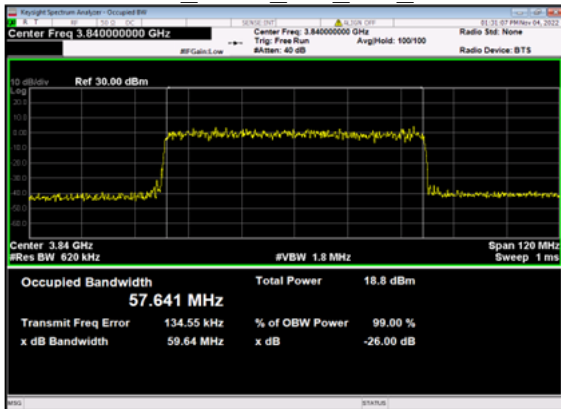

n77(60M)\_DFT-s-OFDM\_16  
QAM\_Outer Full Mid CH

n77(60M)\_DFT-s-OFDM\_64  
QAM\_Outer Full Mid CH

n77(60M)\_DFT-s-OFDM\_256  
QAM\_Outer Full Mid CH

n77(60M)\_CP-OFDM\_  
QPSK\_Outer Full Mid CH

n77(60M)\_CP-OFDM\_16  
QAM Outer Full Mid\_CH