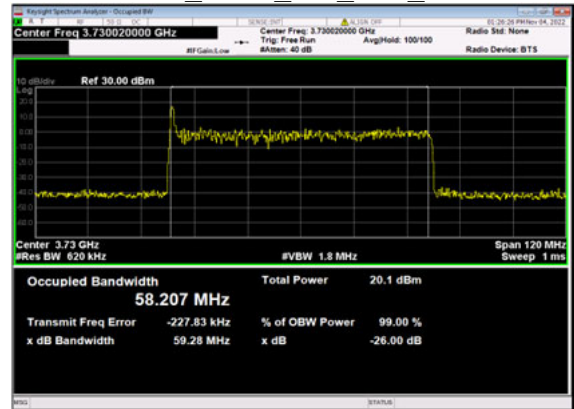

n77(60M)_CP-OFDM_16
QAM Outer Full Low CH