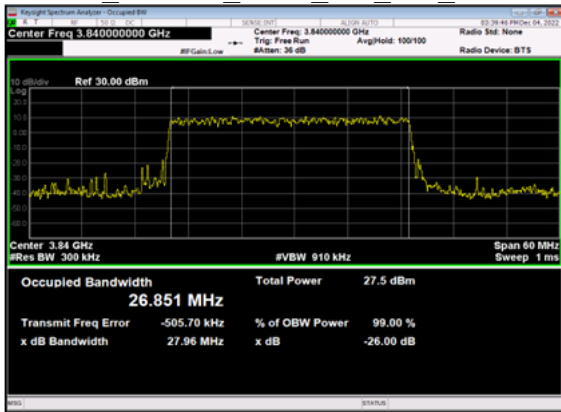

n77(30M)\_CP-OFDM\_  
QPSK Outer Full Low CH

n77(30M)\_CP-OFDM\_16  
QAM Outer Full Low CH

n77(30M)\_CP-OFDM\_64  
QAM Outer Full Low CH

n77(30M)\_CP-OFDM\_256  
QAM Outer Full Low CH

n77(30M)\_DFT-s-OFDM\_  
PI 2-BPSK\_Outer Full Mid CH