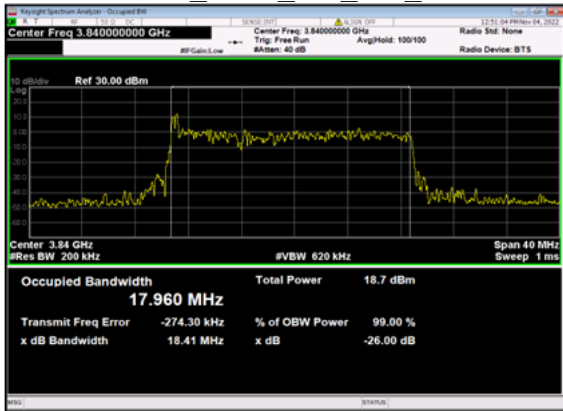

n77(20M)_CP-OFDM_QPSK Outer Full Mid CH