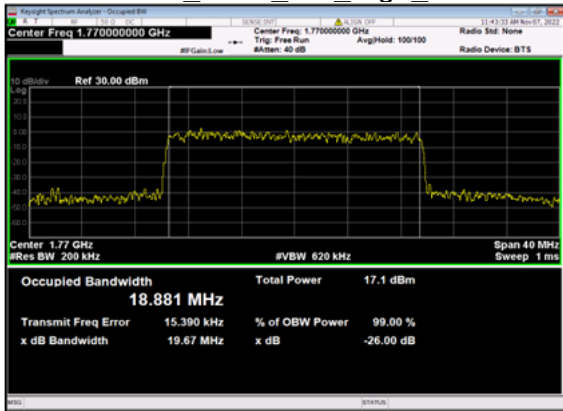

n66(20M)\_DFT-s-OFDM\_  
64 QAM Outer Full High CH

n66(20M)\_DFT-s-OFDM\_  
256 QAM Outer Full High CH

n66(20M)\_CP-OFDM\_  
QPSK Outer Full High CH

n66(20M)\_CP-OFDM\_  
16 QAM Outer Full High CH

n66(20M)\_CP-OFDM\_  
64 QAM Outer Full High CH