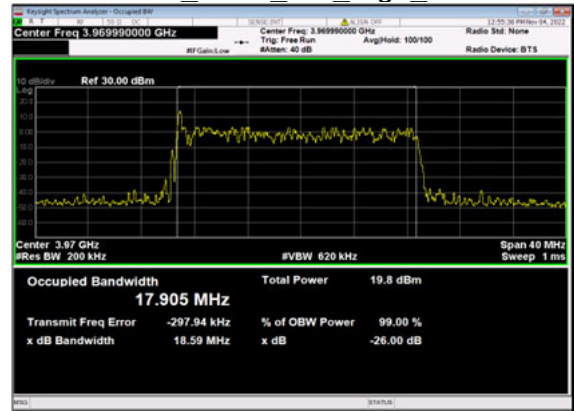

n77(20M)\_DFT-s-OFDM\_  
PI 2-BPSK Outer Full High\_CH

n77(20M)\_DFT-s-OFDM\_  
QPSK Outer Full High\_CH

n77(20M)\_DFT-s-OFDM\_16  
QAM Outer Full High\_CH

n77(20M)\_DFT-s-OFDM\_64  
QAM Outer Full High\_CH