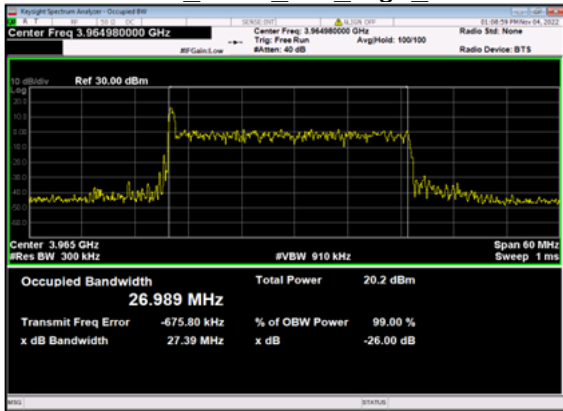

n77(30M)\_DFT-s-OFDM\_16  
QAM Outer Full High\_CH

n77(30M)\_DFT-s-OFDM\_64  
QAM\_Outer\_Full\_High\_CH

n77(30M)\_DFT-s-OFDM\_256  
QAM\_Outer\_Full\_High\_CH

n77(30M)\_CP-OFDM\_  
QPSK\_Outer\_Full\_High\_CH