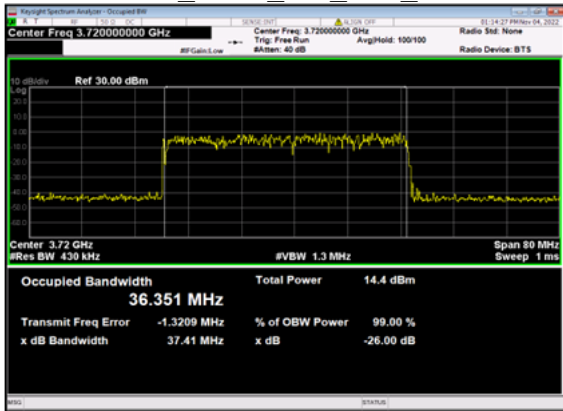

n77(40M)_CP-OFDM_256
QAM_Outer_Full_Low_CH