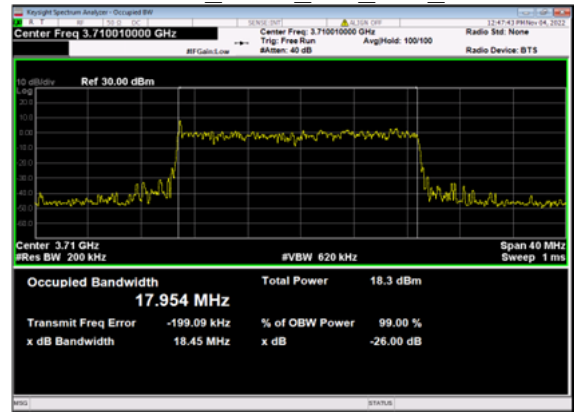

n77(20M)\_DFT-s-OFDM\_  
64 QAM Outer Full Low CH

n77(20M)\_DFT-s-OFDM\_  
256 QAM Outer Full Low CH

n77(20M)\_CP-OFDM\_  
QPSK Outer Full Low CH

n77(20M)\_CP-OFDM\_16 QAM Outer\_Full\_Low\_CH

n77(20M)\_CP-OFDM\_64 QAM Outer\_Full\_Low\_CH