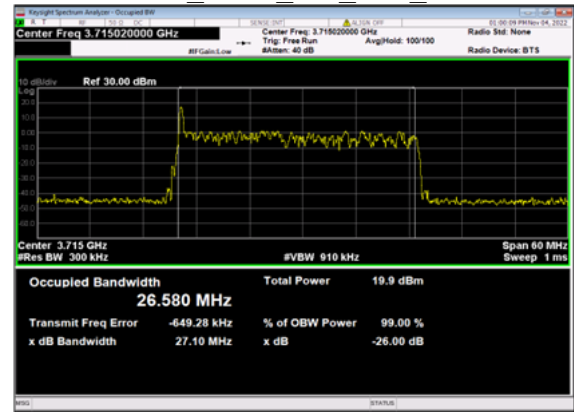

n77(30M)\_DFT-s-OFDM\_  
PI 2-BPSK Outer Full Low CH

n77(30M)\_DFT-s-OFDM\_  
QPSK Outer Full Low CH

n77(30M)\_DFT-s-OFDM\_16  
QAM Outer Full Low CH

n77(30M)\_DFT-s-OFDM\_64  
QAM Outer Full Low CH

n77(30M)\_DFT-s-OFDM\_256  
QAM Outer Full Low CH