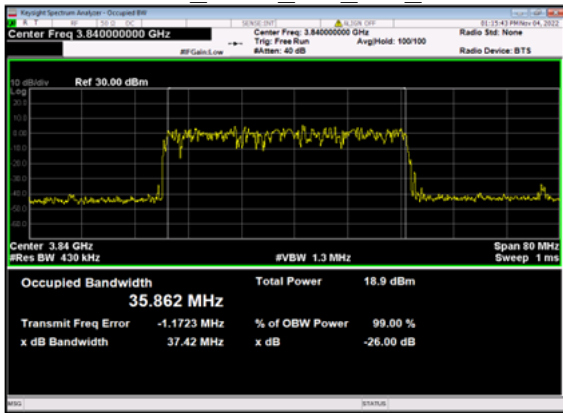

n77(40M)_DFT-s-OFDM_
QPSK_Outer_Full_Mid_CH