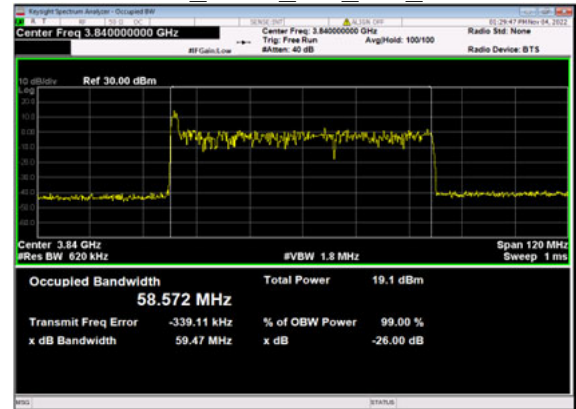

n77(60M)_DFT-s-OFDM_64
QAM_Outer Full Mid CH