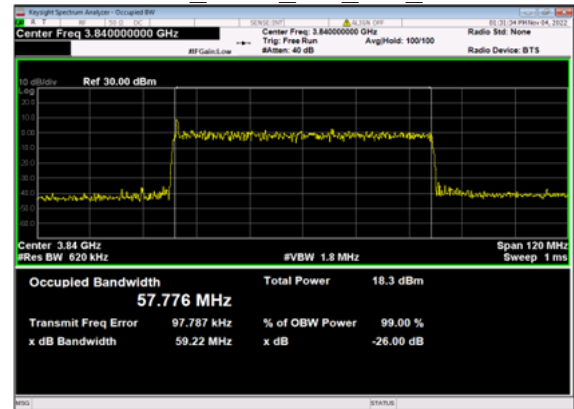

n77(60M)_CP-OFDM_64
QAM Outer Full Mid_CH