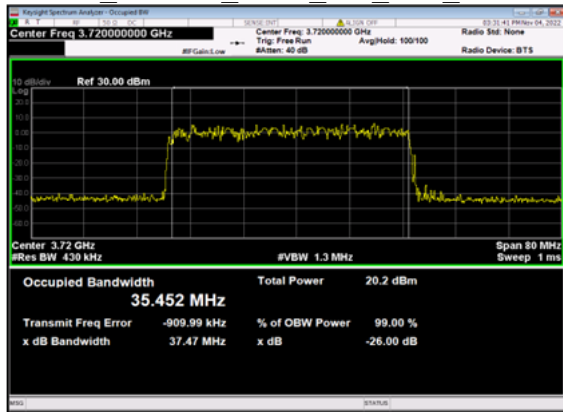

n77(30M)\_CP-OFDM\_16  
QAM\_Outer\_Full\_High\_CH

n77(30M)\_CP-OFDM\_64  
QAM\_Outer\_Full\_High\_CH

n77(30M)\_CP-OFDM\_256  
QAM\_Outer\_Full\_High\_CH

n77(40M)\_DFT-s-OFDM\_  
PI 2-BPSK Outer Full Low CH