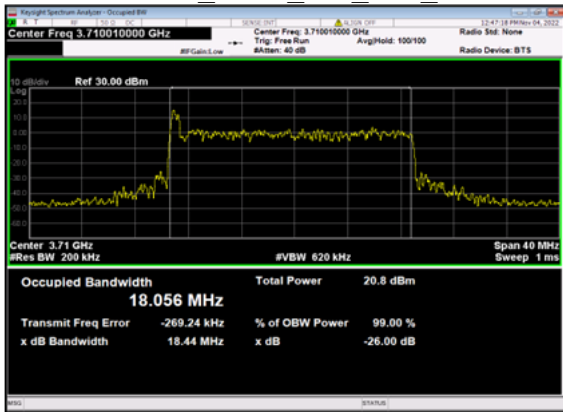

n77(20M)\_DFT-s-OFDM\_  
64 QAM Outer Full Low CH

n77(20M)\_DFT-s-OFDM\_  
256 QAM Outer Full Low CH

n77(20M)\_CP-OFDM\_  
QPSK Outer Full Low CH

n77(20M)\_CP-OFDM\_16 QAM Outer\_Full\_Low\_CH

n77(20M)\_CP-OFDM\_64 QAM Outer\_Full\_Low\_CH