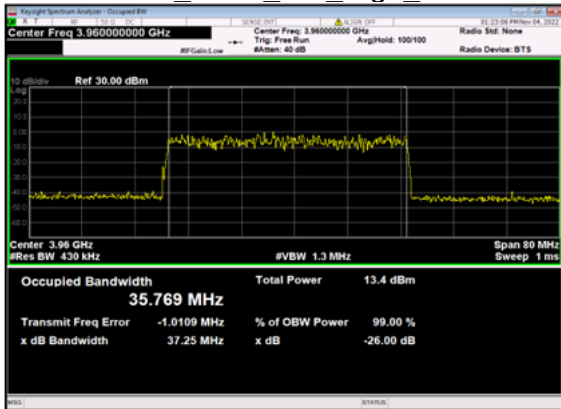

n77(40M)\_CP-OFDM\_  
QPSK Outer Full High\_CH

n77(40M)\_CP-OFDM\_16  
QAM Outer Full High CH

n77(40M)\_CP-OFDM\_64  
QAM Outer Full High CH

n77(40M)\_CP-OFDM\_256  
QAM Outer Full High CH

n77(60M)\_DFT-s-OFDM\_  
PI 2-BPSK Outer Full Low CH