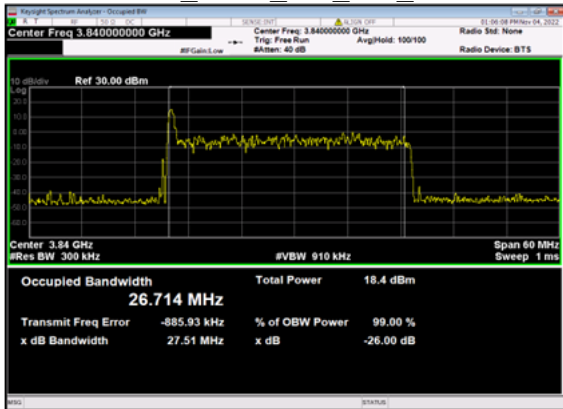

n77(30M)_CP-OFDM_256
QAM Outer Full Mid_CH