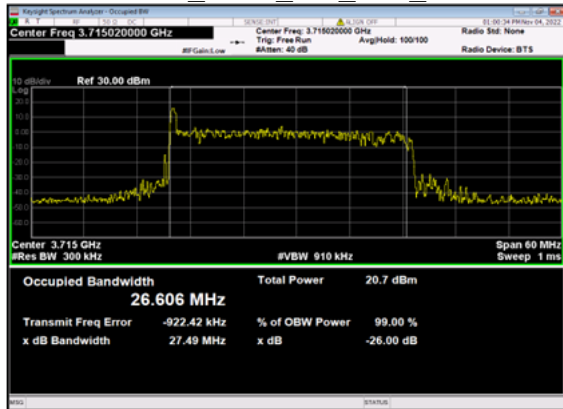

n77(30M)_CP-OFDM_
QPSK Outer Full Low CH