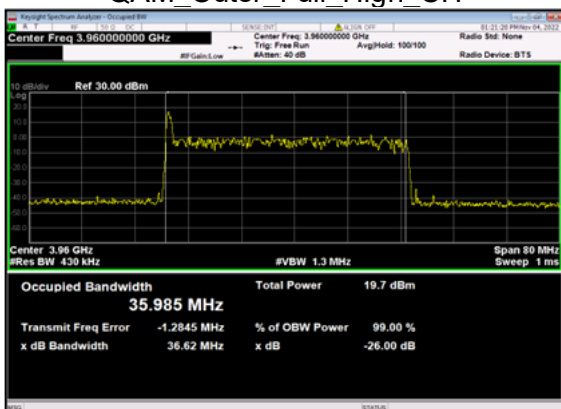

n77(40M)\_DFT-s-OFDM\_  
QPSK Outer Full High\_CH

n77(40M)\_DFT-s-OFDM\_16  
QAM Outer Full High\_CH

n77(40M)\_DFT-s-OFDM\_64  
QAM Outer Full High\_CH

n77(40M)\_DFT-s-OFDM\_256  
QAM Outer Full High\_CH