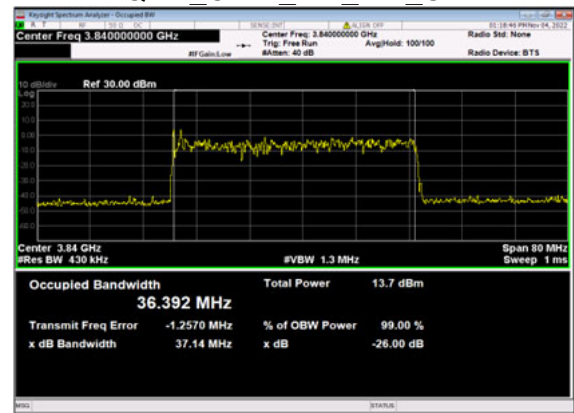

n77(40M)_CP-OFDM_256
QAM Outer Full Mid CH