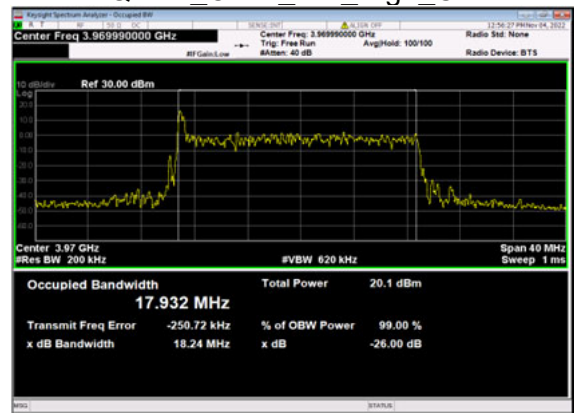

n77(20M)_CP-OFDM_
QPSK Outer Full High_CH