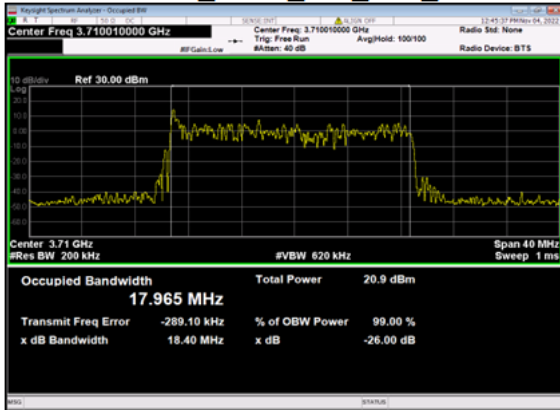

n66(20M)\_CP-OFDM\_  
256 QAM Outer Full High CH

n77 (3700-3980MHz)

n77(20M)\_DFT-s-OFDM\_  
PI 2-BPSK Outer Full Low CH

n77(20M)\_DFT-s-OFDM\_  
QPSK Outer Full Low CH

n77(20M)\_DFT-s-OFDM\_  
16 QAM Outer Full Low CH