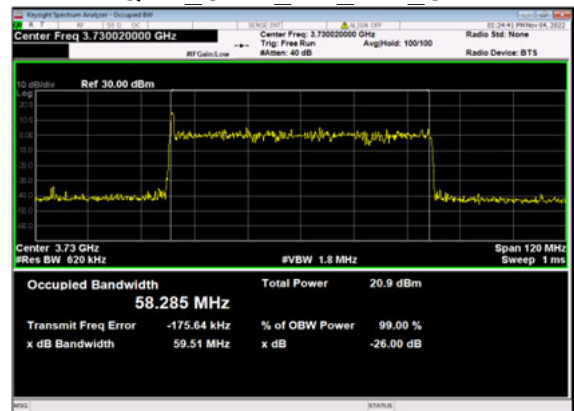

n77(60M)_DFT-s-OFDM_16
QAM Outer Full Low CH