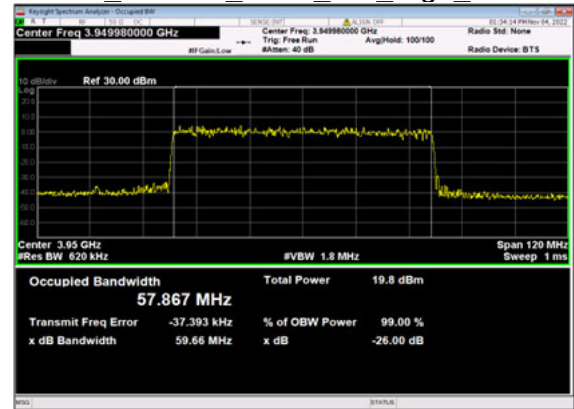

n77(60M)_DFT-s-OFDM_
PI 2-BPSK Outer Full High_CH