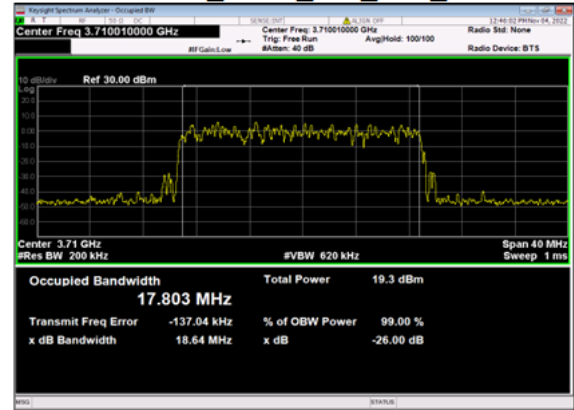

n77(20M)_DFT-s-OFDM_
64 QAM Outer Full Low CH