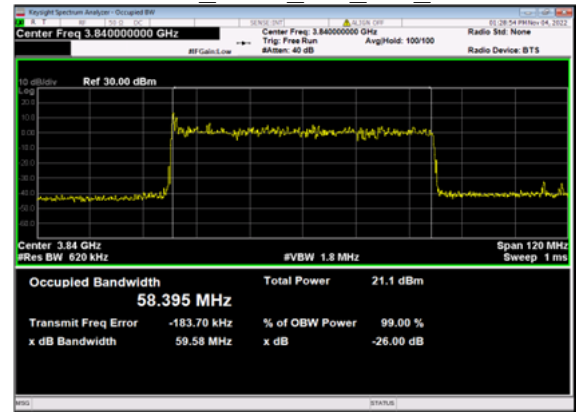

n77(60M)\_CP-OFDM\_16  
QAM Outer Full Low CH

n77(60M)\_CP-OFDM\_64  
QAM Outer Full Low CH

n77(60M)\_CP-OFDM\_256  
QAM Outer Full Low CH

n77(60M)\_DFT-s-OFDM\_  
PI 2-BPSK\_Outer Full Mid CH

n77(60M)\_DFT-s-OFDM\_  
QPSK\_Outer Full Mid CH