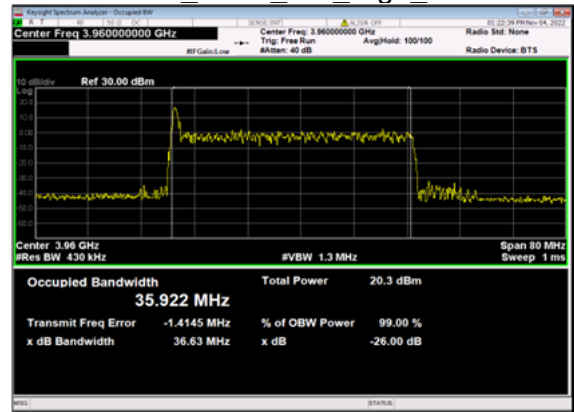

n77(40M)\_CP-OFDM\_  
QPSK Outer Full High\_CH

n77(40M)\_CP-OFDM\_16  
QAM Outer Full High CH

n77(40M)\_CP-OFDM\_64  
QAM Outer Full High CH

n77(40M)\_CP-OFDM\_256  
QAM Outer Full High CH

n77(60M)\_DFT-s-OFDM\_  
PI 2-BPSK Outer Full Low CH