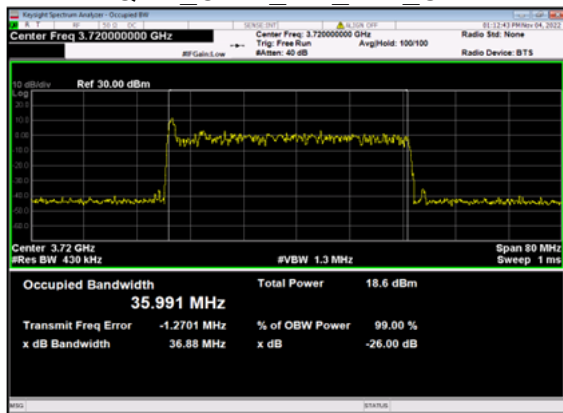

n77(40M)\_DFT-s-OFDM\_  
QPSK Outer Full Low CH

n77(40M)\_DFT-s-OFDM\_16  
QAM Outer Full Low CH

n77(40M)\_DFT-s-OFDM\_64  
QAM Outer Full Low CH

n77(40M)\_DFT-s-OFDM\_256  
QAM Outer Full Low CH

n77(40M)\_CP-OFDM\_  
QPSK Outer Full Low CH