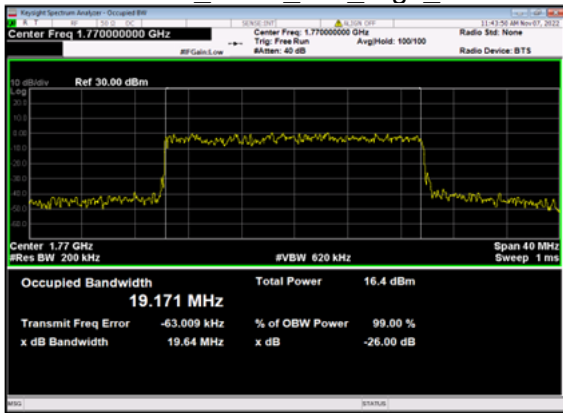

n66(20M)\_DFT-s-OFDM\_  
64 QAM Outer Full High CH

n66(20M)\_DFT-s-OFDM\_  
256 QAM Outer Full High CH

n66(20M)\_CP-OFDM\_  
QPSK Outer Full High CH

n66(20M)\_CP-OFDM\_  
16 QAM Outer Full High CH

n66(20M)\_CP-OFDM\_  
64 QAM Outer Full High CH