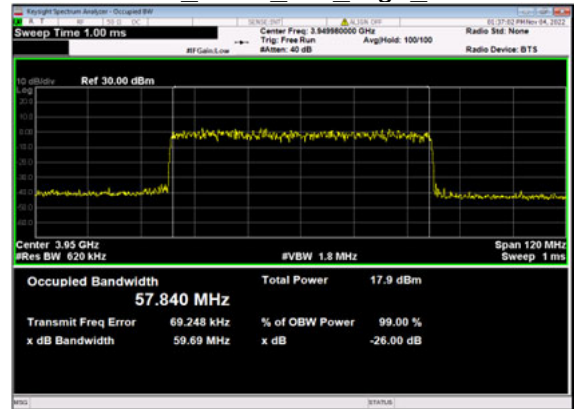

n77(60M)\_DFT-s-OFDM\_64  
QAM\_Outer\_Full\_High\_CH

n77(60M)\_DFT-s-OFDM\_256  
QAM\_Outer\_Full\_High\_CH

n77(60M)\_CP-OFDM\_  
QPSK\_Outer\_Full\_High\_CH

n77(60M)\_CP-OFDM\_16  
QAM\_Outer\_Full\_High\_CH