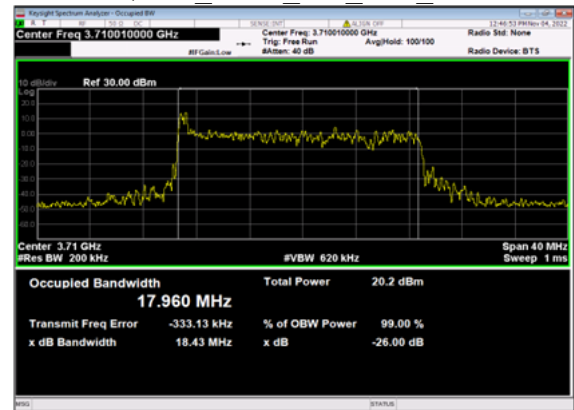

n77(20M)_CP-OFDM_
QPSK Outer Full Low CH