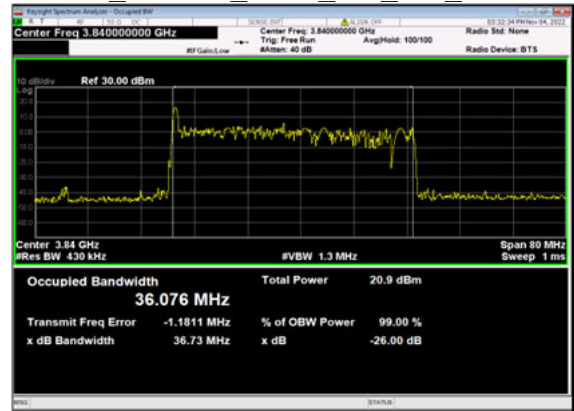

n77(40M)\_CP-OFDM\_16  
QAM\_Outer\_Full\_Low\_CH

n77(40M)\_CP-OFDM\_64  
QAM\_Outer\_Full\_Low\_CH

n77(40M)\_CP-OFDM\_256  
QAM\_Outer\_Full\_Low\_CH

n77(40M)\_DFT-s-OFDM\_  
PI\_2-BPSK\_Outer\_Full\_Mid\_CH