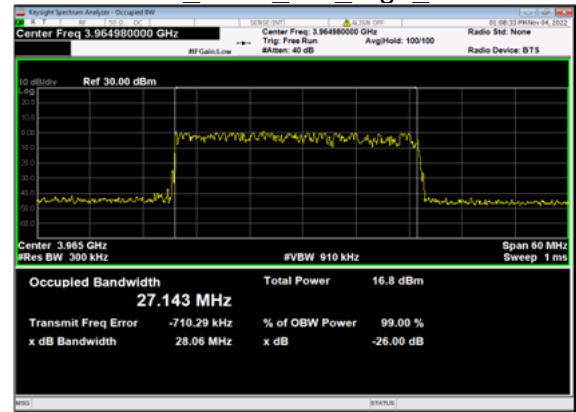

n77(30M)\_DFT-s-OFDM\_16  
QAM Outer Full High\_CH

n77(30M)\_DFT-s-OFDM\_64  
QAM\_Outer\_Full\_High\_CH

n77(30M)\_DFT-s-OFDM\_256  
QAM\_Outer\_Full\_High\_CH

n77(30M)\_CP-OFDM\_  
QPSK\_Outer\_Full\_High\_CH