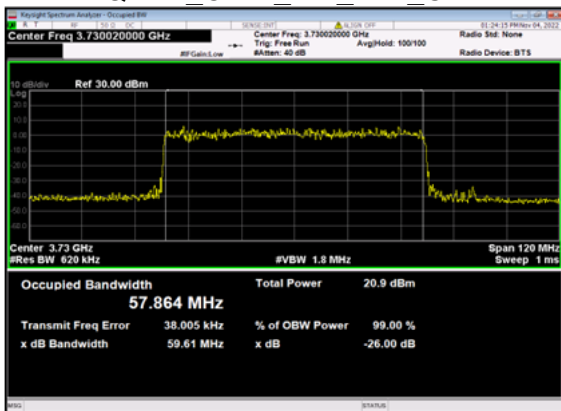

n77(60M)_DFT-s-OFDM_
QPSK Outer Full Low CH