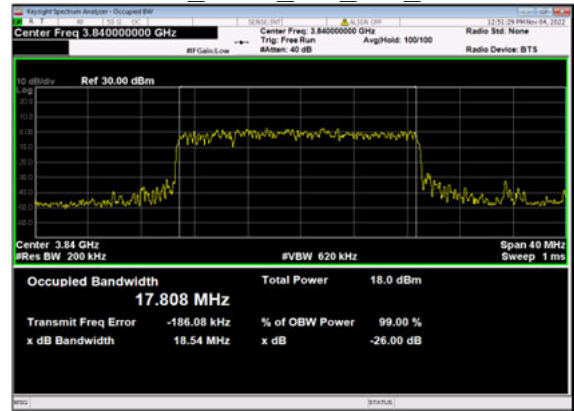

n77(20M)_CP-OFDM_16 QAM Outer Full Mid CH