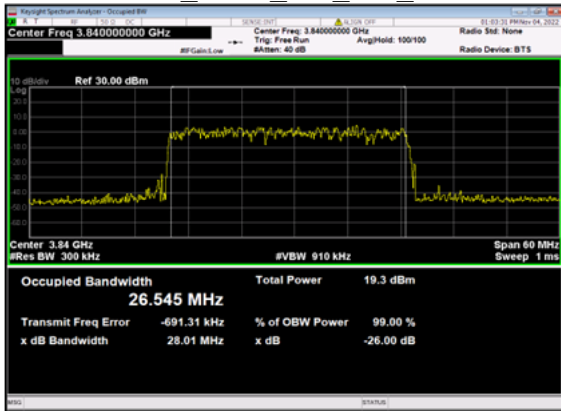

n77(30M)_DFT-s-OFDM_16
QAM_Outer Full Mid CH