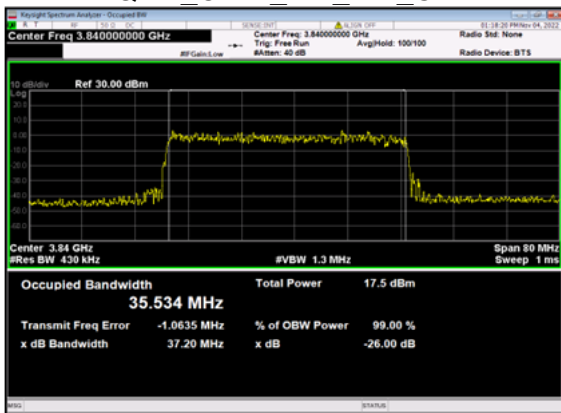

n77(40M)_CP-OFDM_64
QAM Outer Full Mid CH