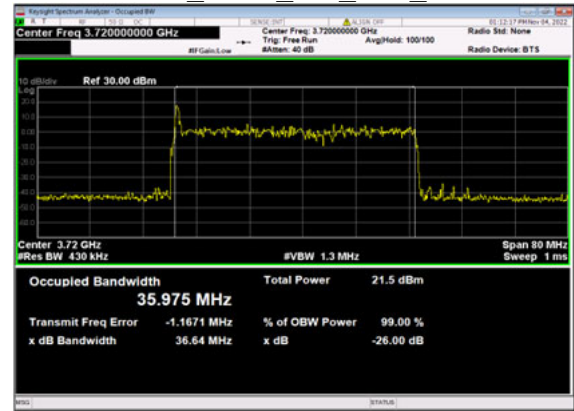

n77(40M)_DFT-s-OFDM_64
QAM Outer Full Low CH