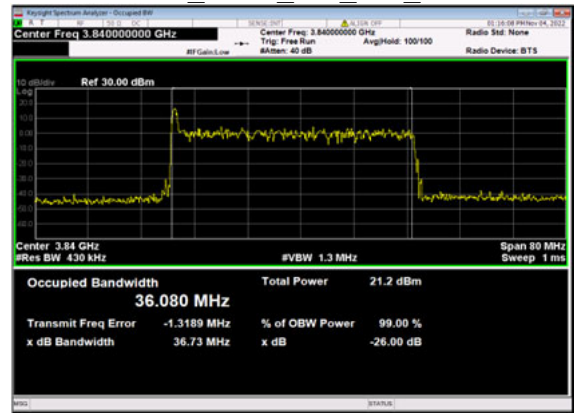

n77(40M)_DFT-s-OFDM_16
QAM_Outer_Full_Mid_CH