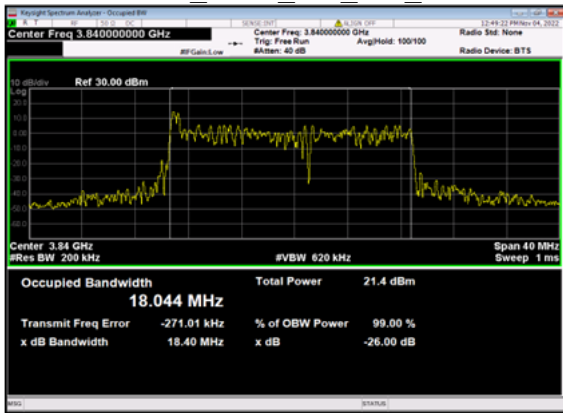

n77(20M)_DFT-s-OFDM_QPSK Outer_Full_Mid_CH