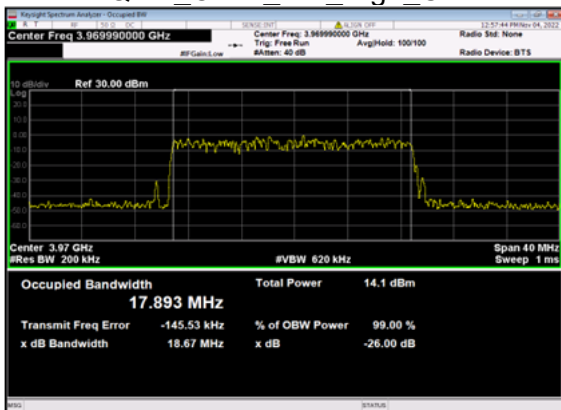

n77(20M)\_DFT-s-OFDM\_256  
QAM Outer Full High\_CH

n77(20M)\_CP-OFDM\_  
QPSK Outer Full High\_CH

n77(20M)\_CP-OFDM\_16  
QAM Outer Full High CH

n77(20M)\_CP-OFDM\_64  
QAM Outer Full High CH

n77(20M)\_CP-OFDM\_256  
QAM Outer Full High CH