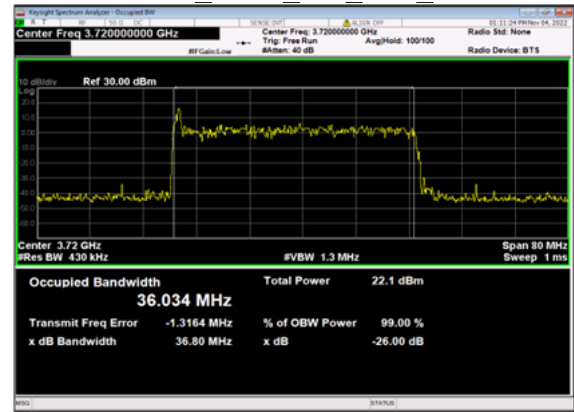

n77(40M)_DFT-s-OFDM_
QPSK Outer Full Low CH