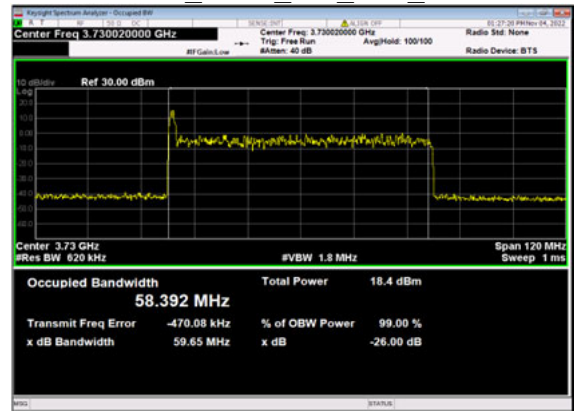

n77(60M)_CP-OFDM_256
QAM Outer Full Low CH