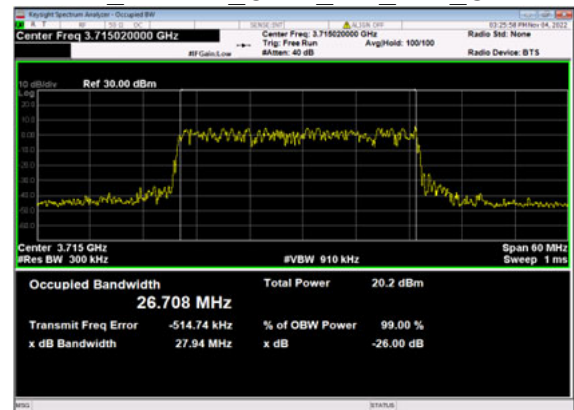

n77(30M)_DFT-s-OFDM_
PI 2-BPSK Outer Full Low CH