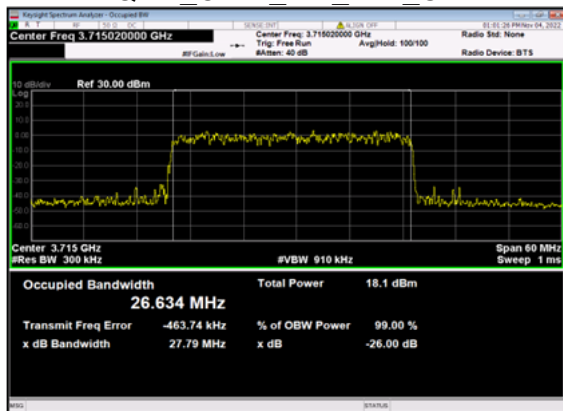

n77(30M)_CP-OFDM_64
QAM Outer Full Low CH