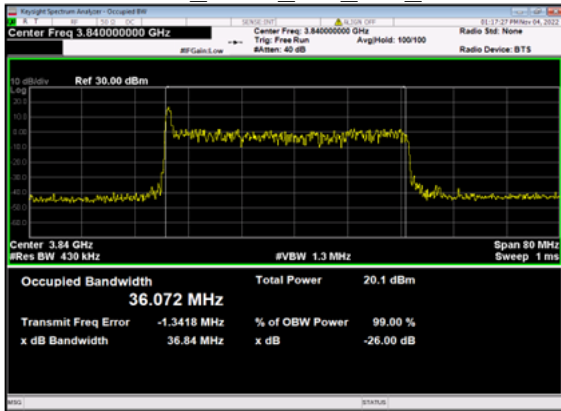

n77(40M)_CP-OFDM
QPSK Outer Full Mid CH