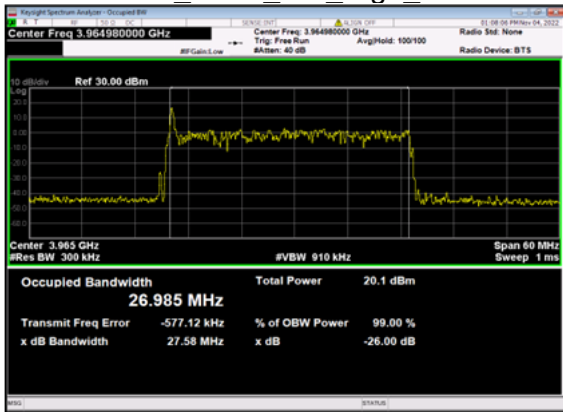

n77(30M)_DFT-s-OFDM_64
QAM_Outer_Full_High_CH