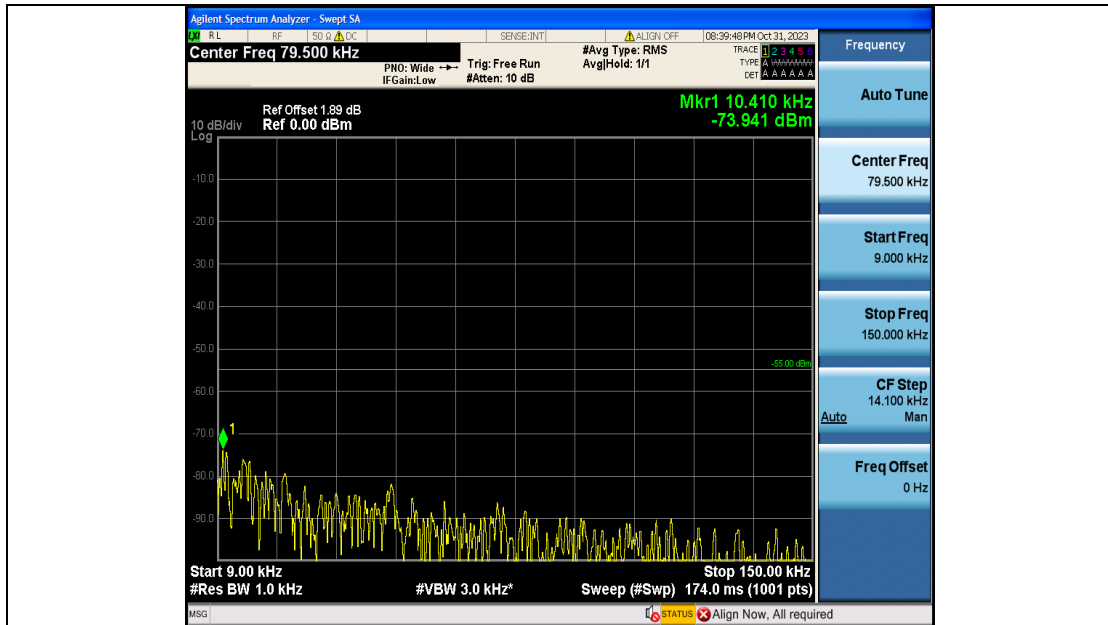

Band7\_15MHz\_16QAM\_21375\_75RB#0\_0.15~30\_0.15~30

Band7\_15MHz\_16QAM\_21375\_75RB#0\_30~1000\_30~1000

Band7\_15MHz\_16QAM\_21375\_75RB#0\_1000~20000\_1000~20000

Band7\_15MHz\_16QAM\_21375\_75RB#0\_20000~27000\_20000~27000