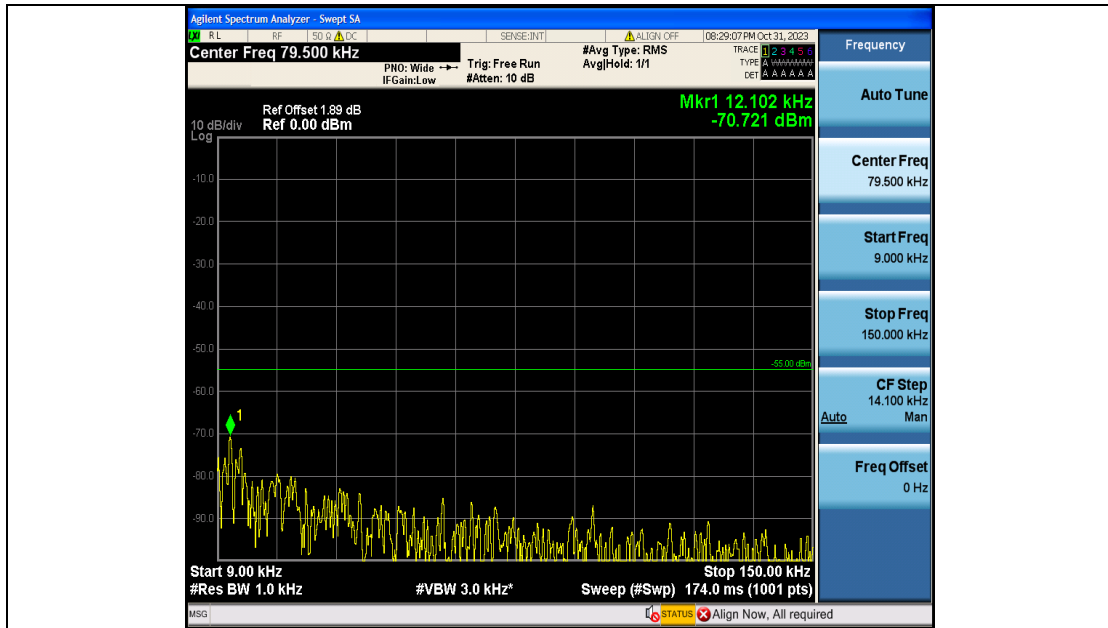

Band7_10MHz_16QAM_21400_50RB#0_20000~27000_20000~27000

Band7_15MHz_QPSK_20825_75RB#0_0.009~0.15_0.009~0.15