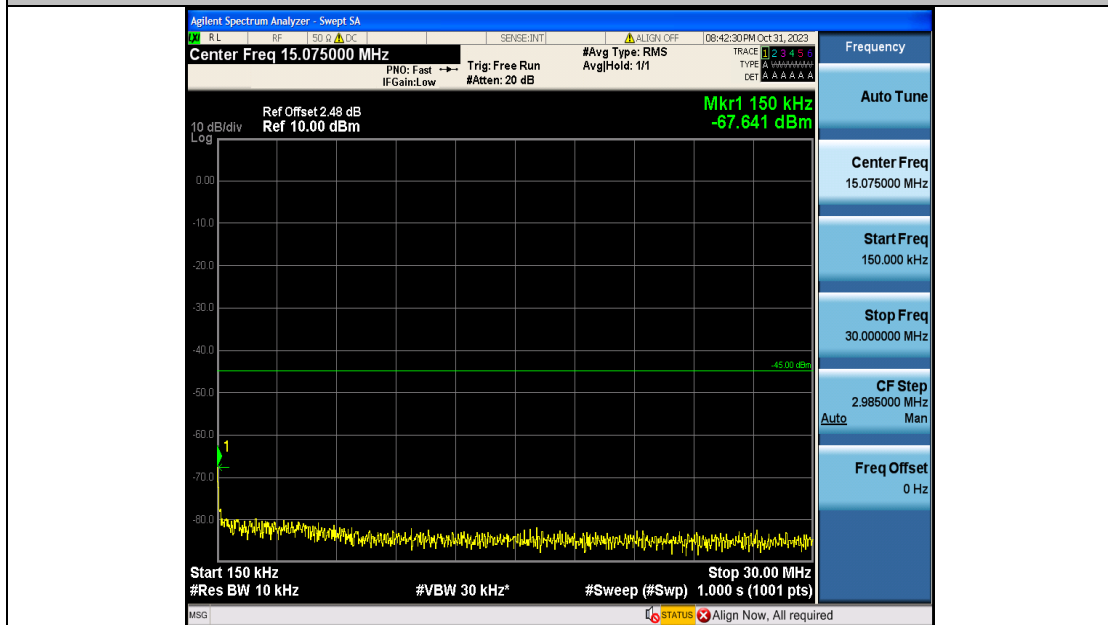

Band7_20MHz_QPSK_21350_100RB#0_0.009~0.15_0.009~0.15

Band7_20MHz_QPSK_21350_100RB#0_0.15~30_0.15~30