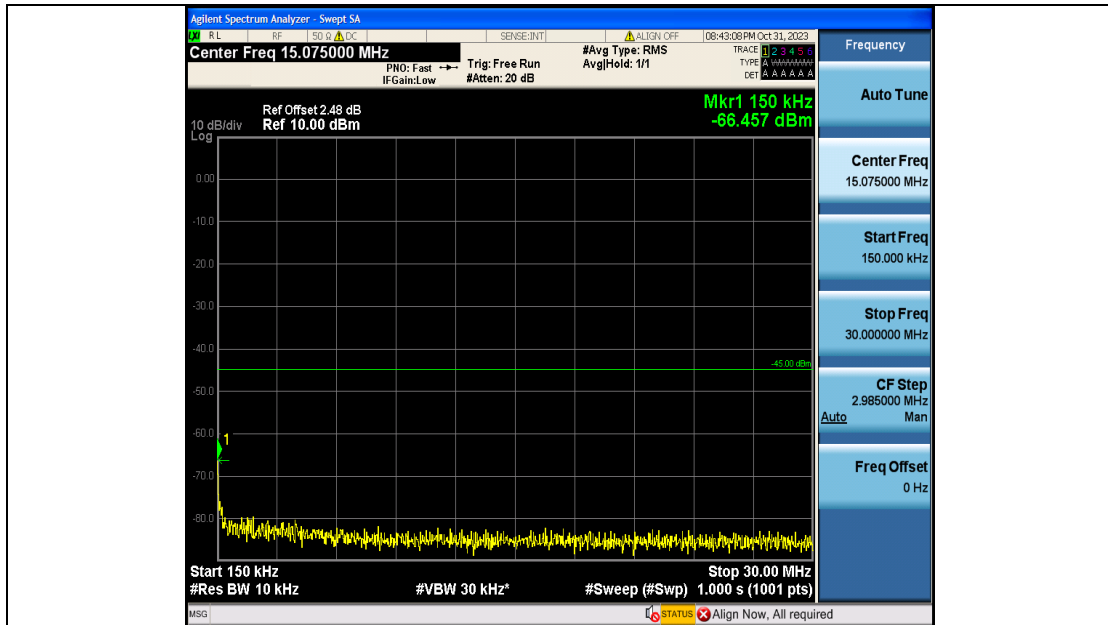

Band7_20MHz_16QAM_21350_100RB#0_0.15~30_0.15~30