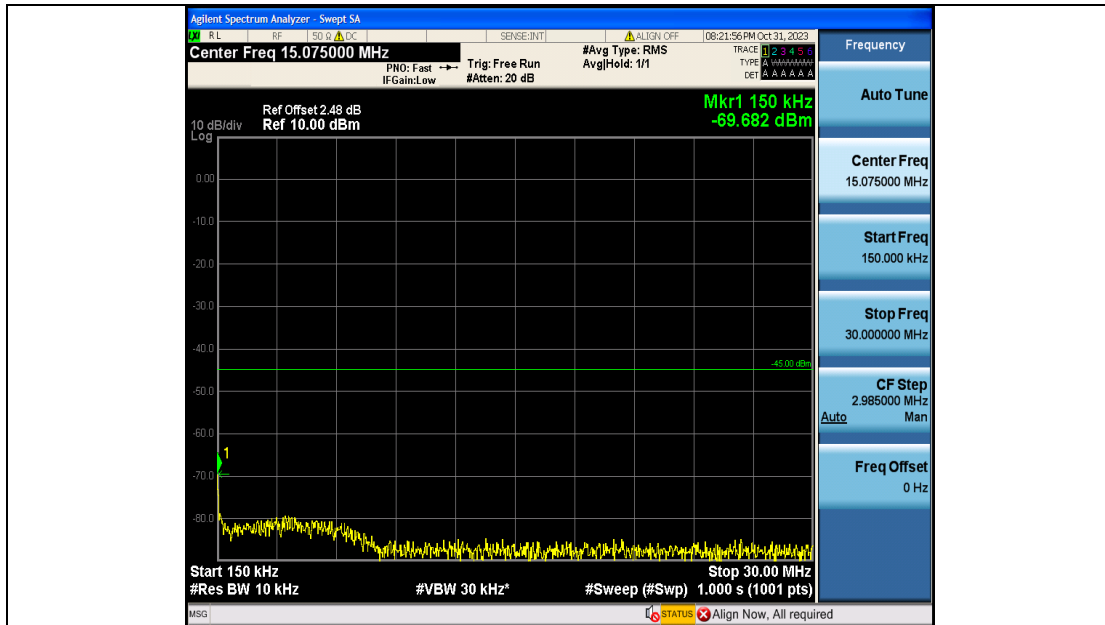

Band7_10MHz_16QAM_21400_50RB#0_0.009~0.15_0.009~0.15

Band7_10MHz_16QAM_21400_50RB#0_0.15~30_0.15~30