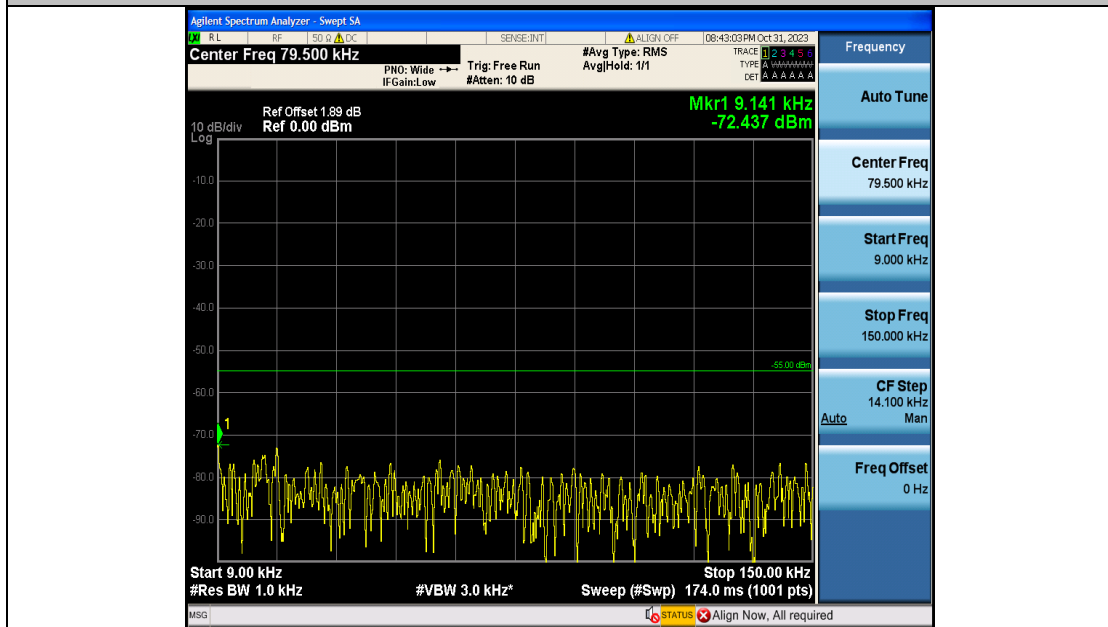

Band7_20MHz_16QAM_21350_100RB#0_0.009~0.15_0.009~0.15