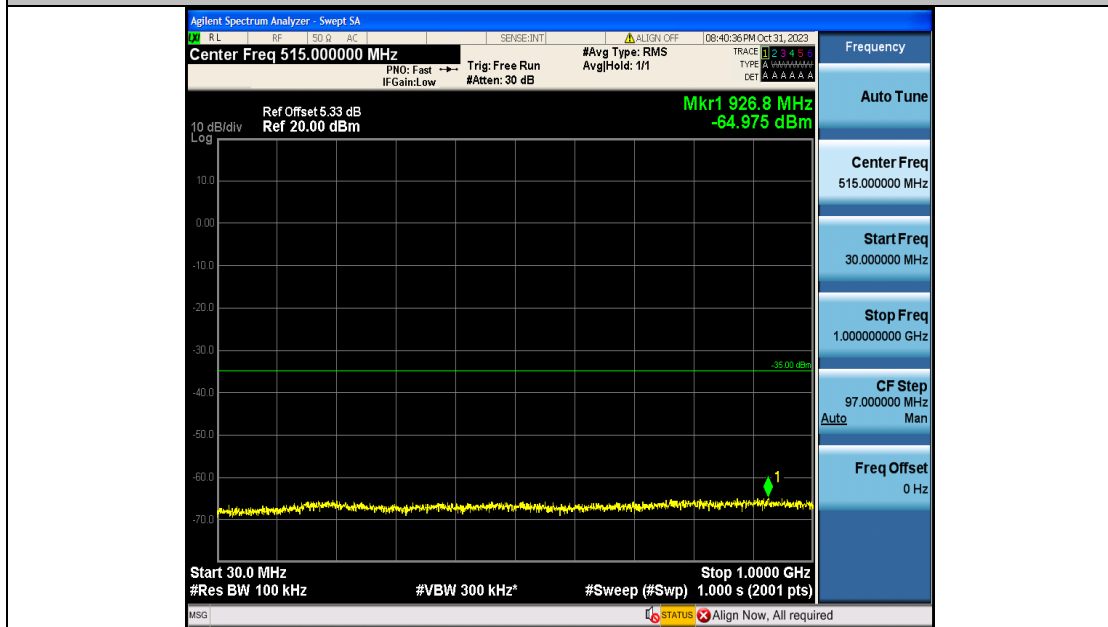

Band7\_20MHz\_QPSK\_20850\_100RB#0\_0.009~0.15\_0.009~0.15

Band7\_20MHz\_QPSK\_20850\_100RB#0\_0.15~30\_0.15~30

Band7\_20MHz\_QPSK\_20850\_100RB#0\_30~1000\_30~1000

Band7\_20MHz\_QPSK\_20850\_100RB#0\_1000~20000\_1000~20000

Band7\_20MHz\_QPSK\_20850\_100RB#0\_20000~27000\_20000~27000

Band7\_20MHz\_16QAM\_20850\_100RB#0\_0.009~0.15\_0.009~0.15

Band7\_20MHz\_16QAM\_20850\_100RB#0\_0.15~30\_0.15~30

Band7\_20MHz\_16QAM\_20850\_100RB#0\_30~1000\_30~1000