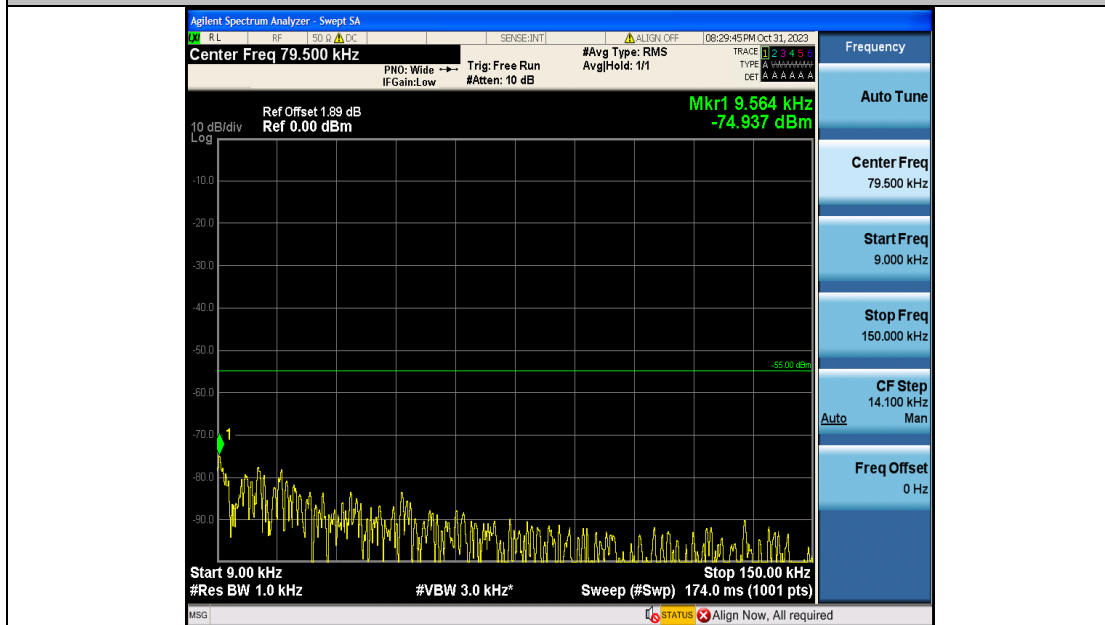

Band7_15MHz_QPSK_20825_75RB#0_20000~27000_20000~27000

Band7_15MHz_16QAM_20825_75RB#0_0.009~0.15_0.009~0.15