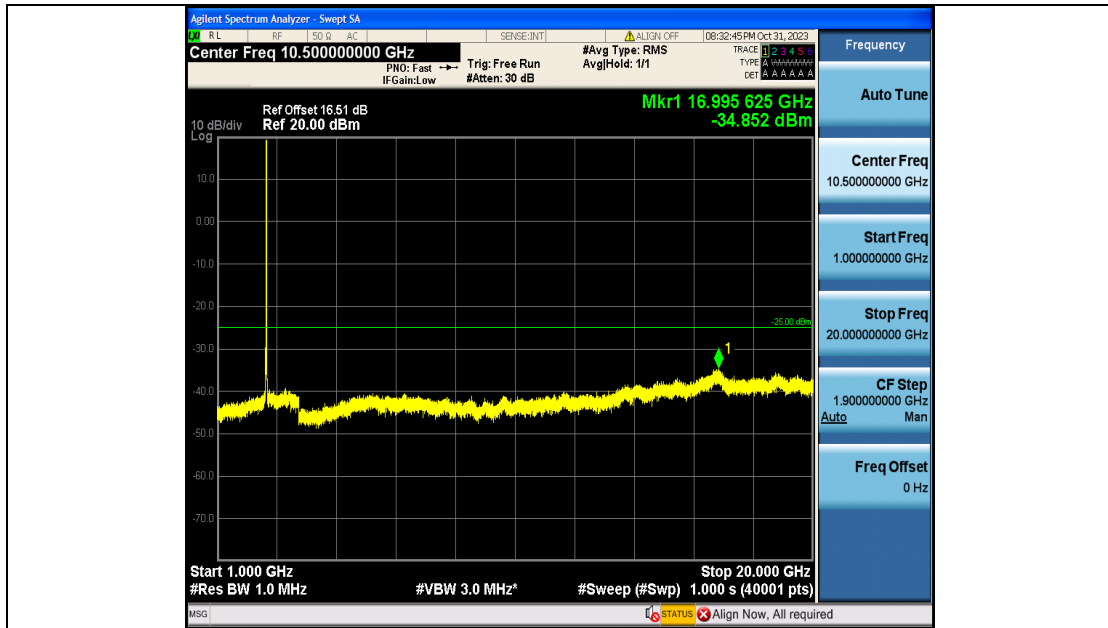

Band7_15MHz_16QAM_21375_75RB#0_30~1000_30~1000

Band7_15MHz_16QAM_21375_75RB#0_1000~20000_1000~20000