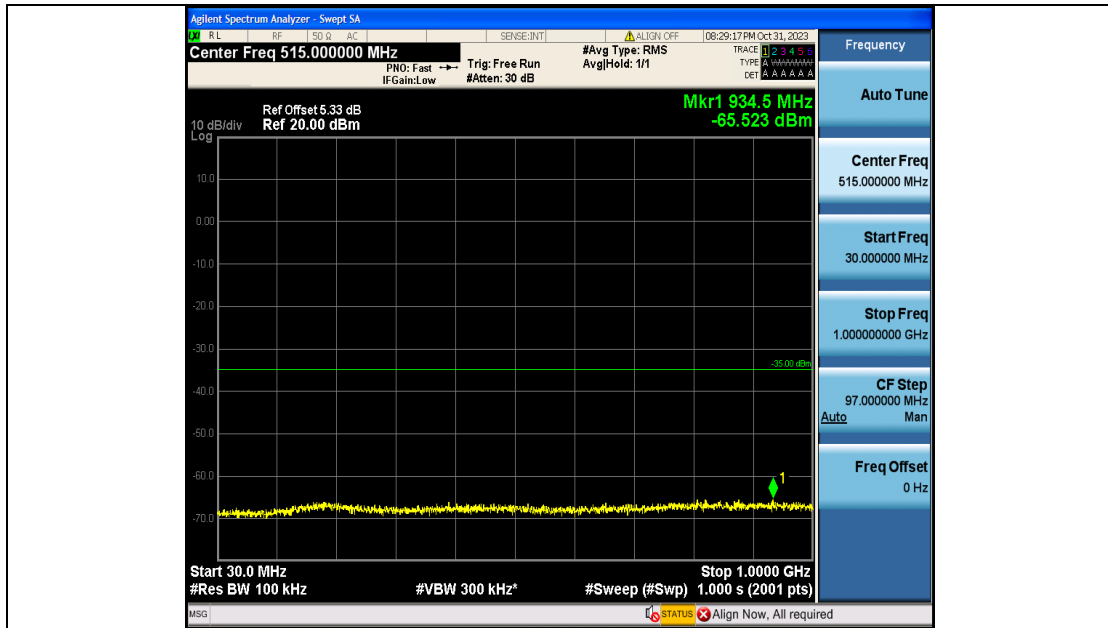

Band7\_10MHz\_16QAM\_21400\_50RB#0\_1000~20000\_1000~20000

Band7\_10MHz\_16QAM\_21400\_50RB#0\_20000~27000\_20000~27000

Band7\_15MHz\_QPSK\_20825\_75RB#0\_0.009~0.15\_0.009~0.15

Band7\_15MHz\_QPSK\_20825\_75RB#0\_0.15~30\_0.15~30