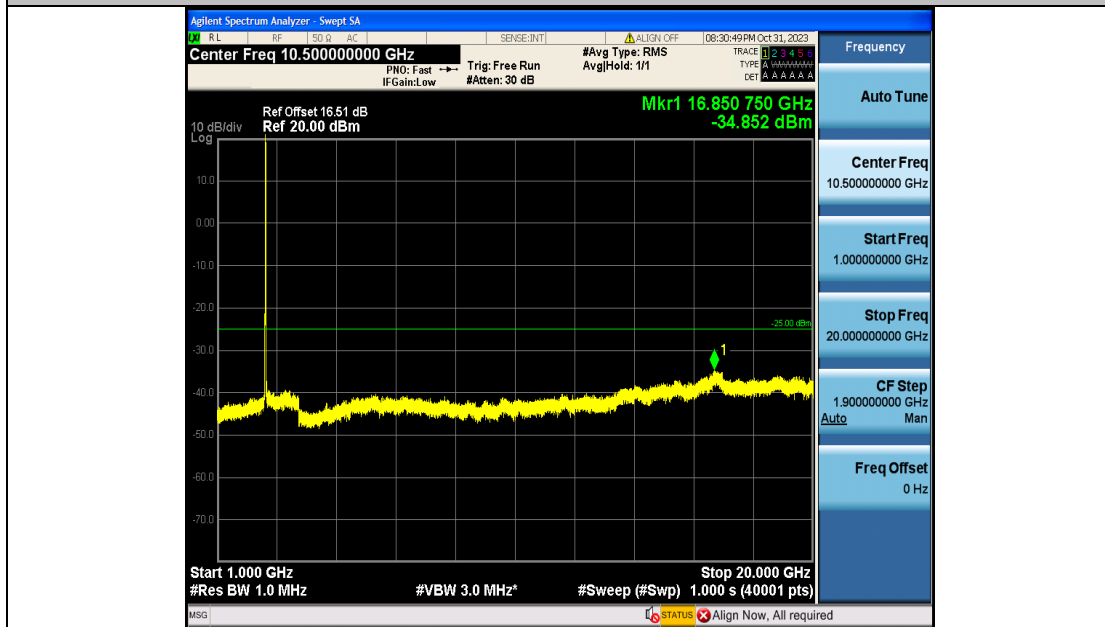

Band7_15MHz_QPSK_21100_75RB#0_30~1000_30~1000

Band7_15MHz_QPSK_21100_75RB#0_1000~20000_1000~20000