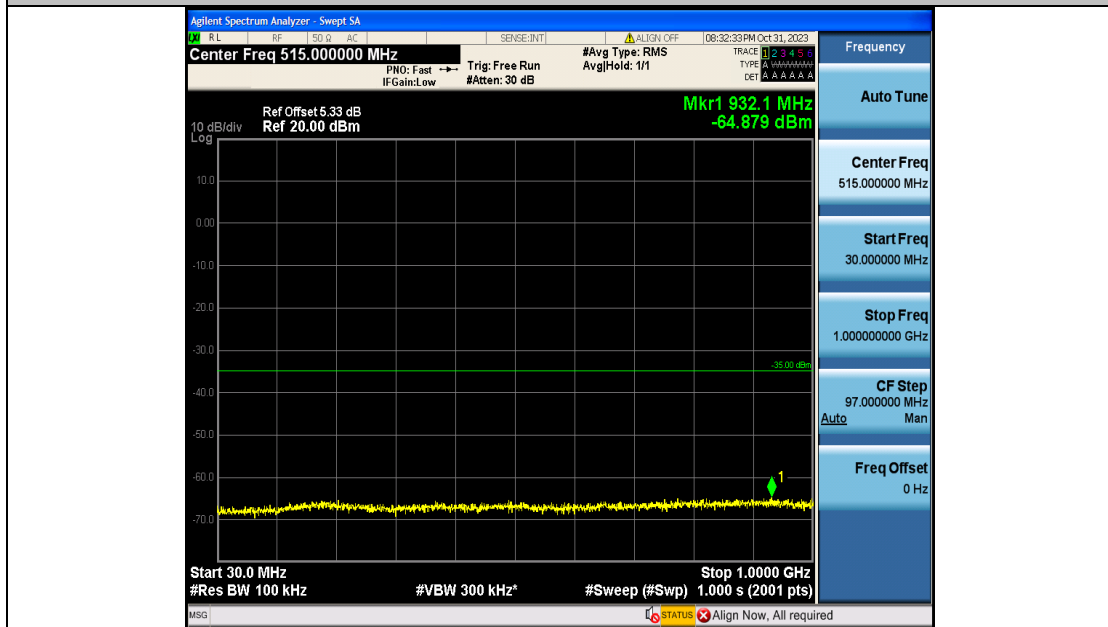

Band7_15MHz_16QAM_21375_75RB#0_0.15~30_0.15~30

Band7_15MHz_16QAM_21375_75RB#0_30~1000_30~1000