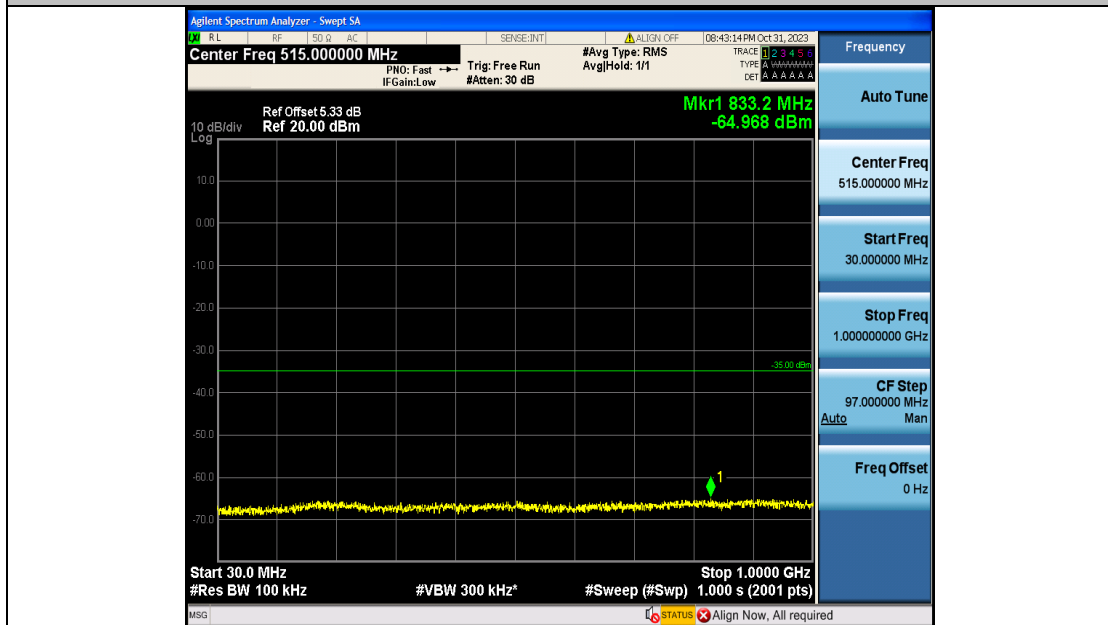

Band7_20MHz_16QAM_21350_100RB#0_0.15~30_0.15~30

Band7_20MHz_16QAM_21350_100RB#0_30~1000_30~1000