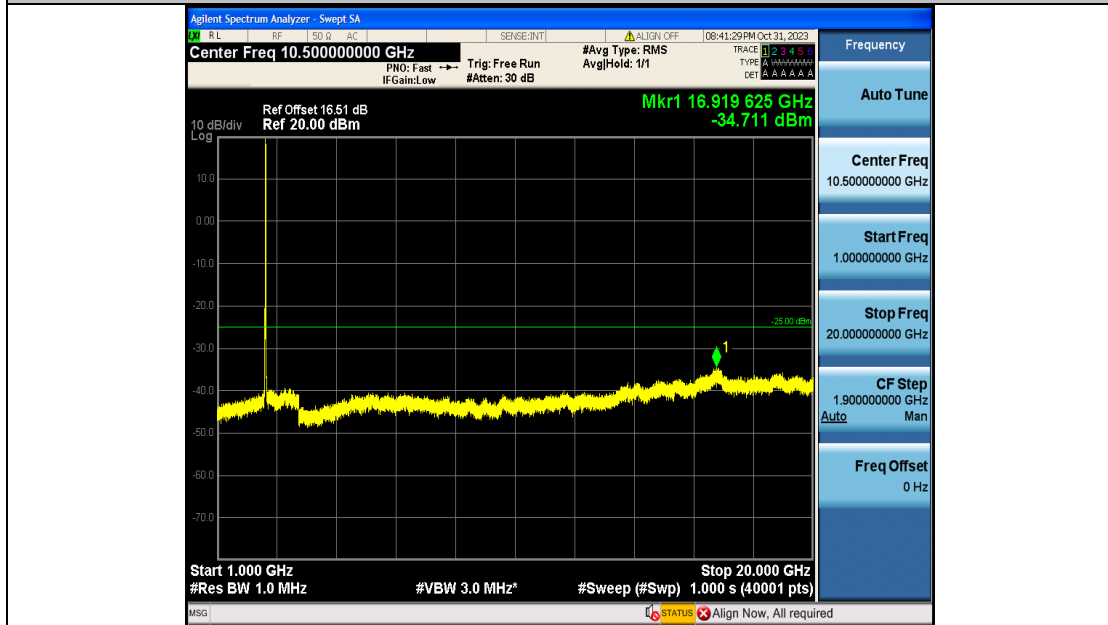

Band7_20MHz_QPSK_21100_100RB#0_30~1000_30~1000

Band7_20MHz_QPSK_21100_100RB#0_1000~20000_1000~20000