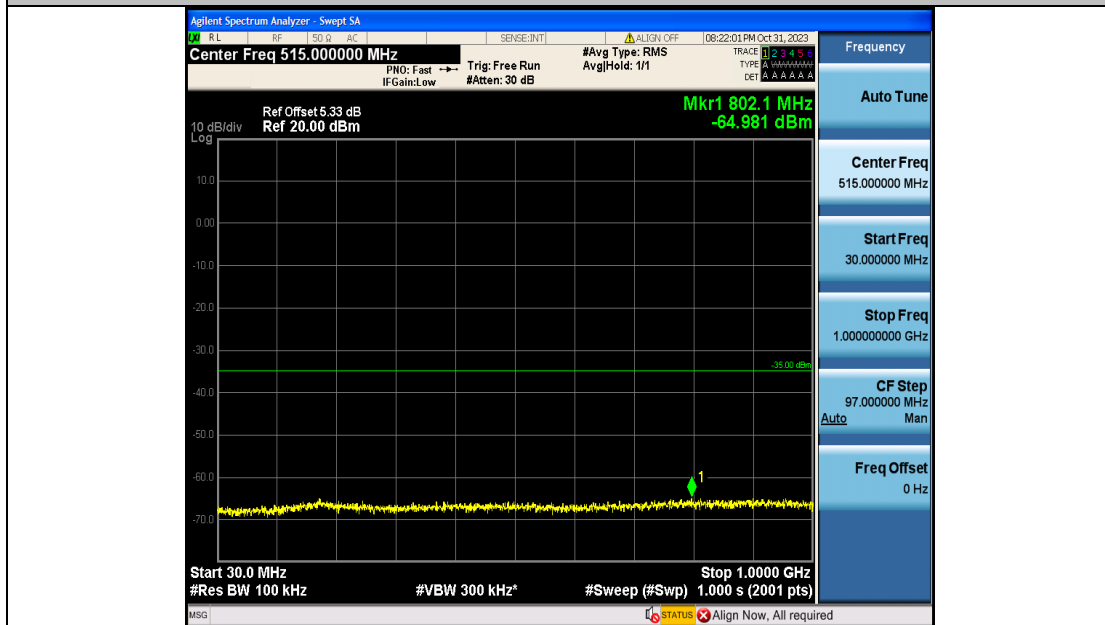

Band7_10MHz_16QAM_21400_50RB#0_30~1000_30~1000