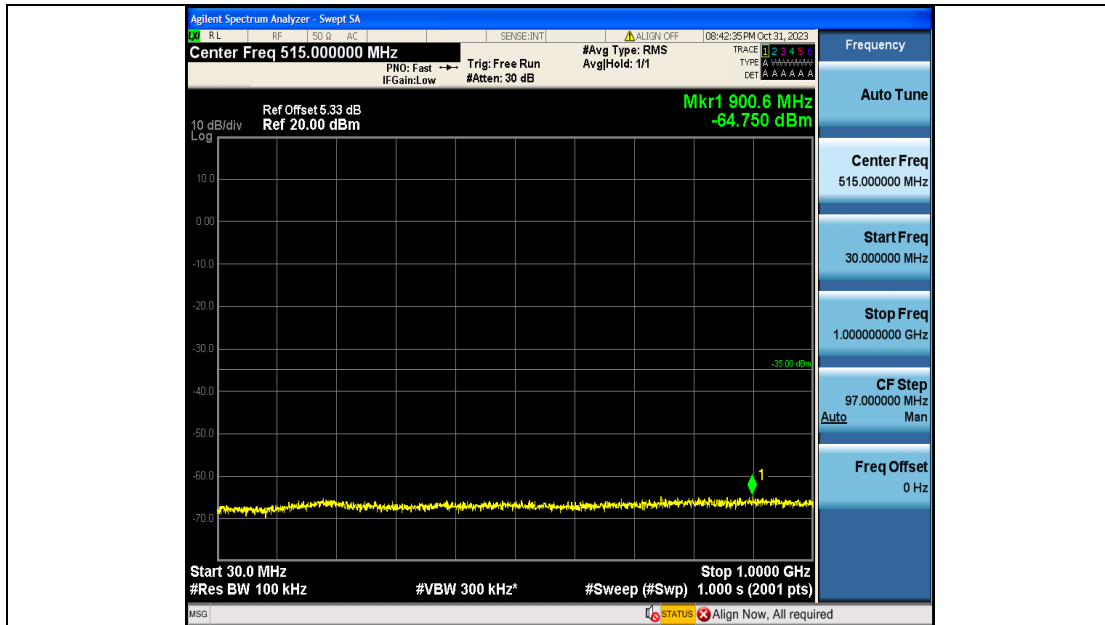

Band7_20MHz_QPSK_21350_100RB#0_0.15~30_0.15~30

Band7_20MHz_QPSK_21350_100RB#0_30~1000_30~1000