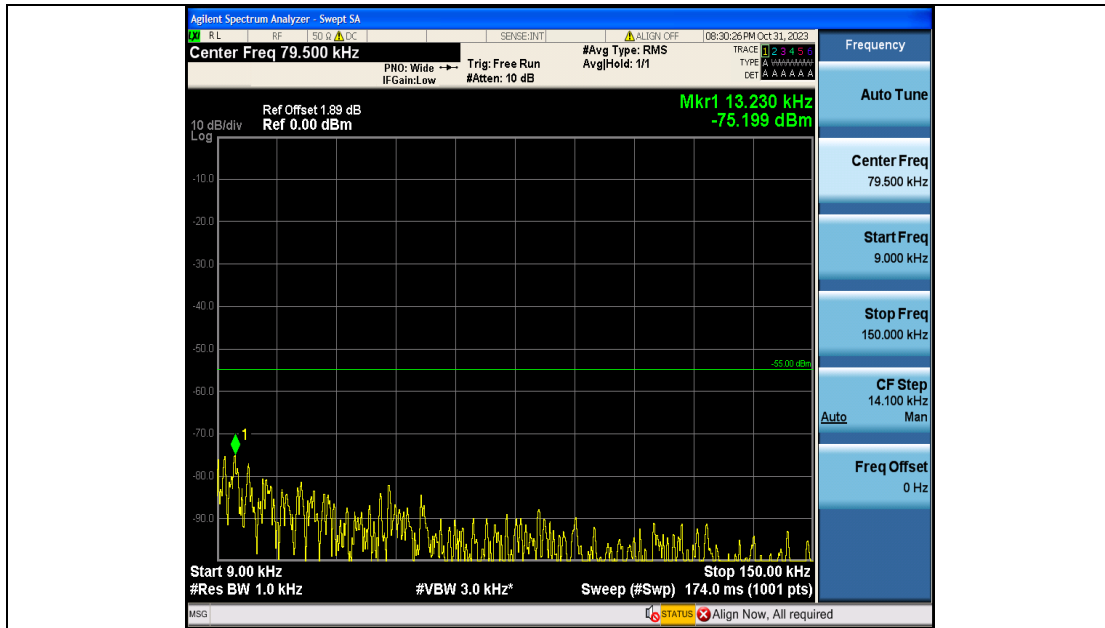

Band7\_15MHz\_16QAM\_20825\_75RB#0\_0.15~30\_0.15~30

Band7\_15MHz\_16QAM\_20825\_75RB#0\_30~1000\_30~1000

Band7\_15MHz\_16QAM\_20825\_75RB#0\_1000~20000\_1000~20000

Band7\_15MHz\_16QAM\_20825\_75RB#0\_20000~27000\_20000~27000