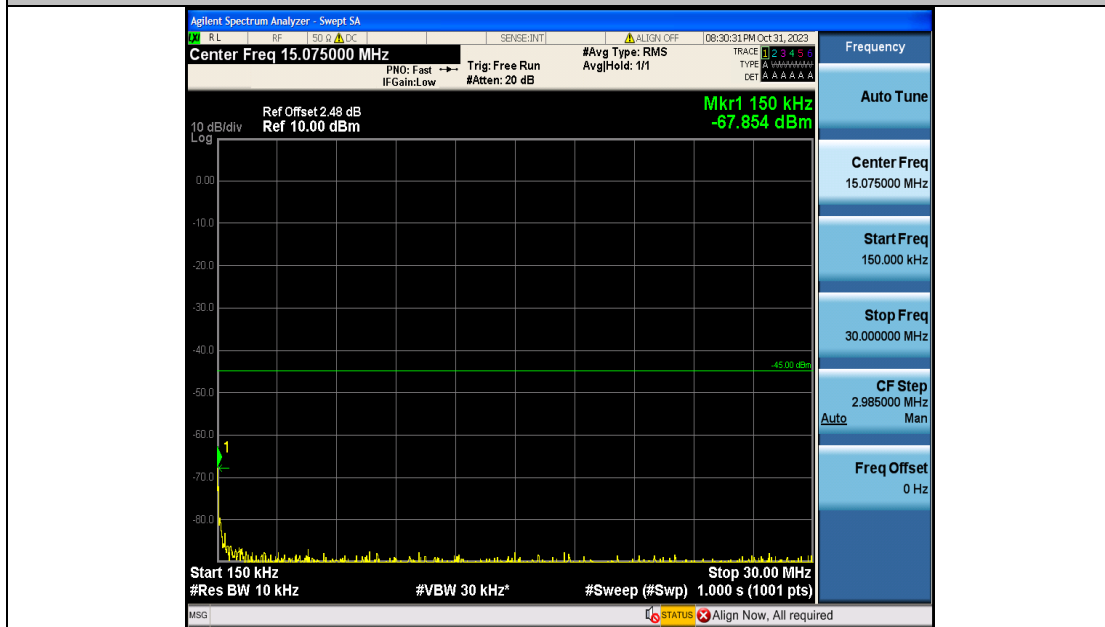

Band7_15MHz_QPSK_21100_75RB#0_0.15~30_0.15~30