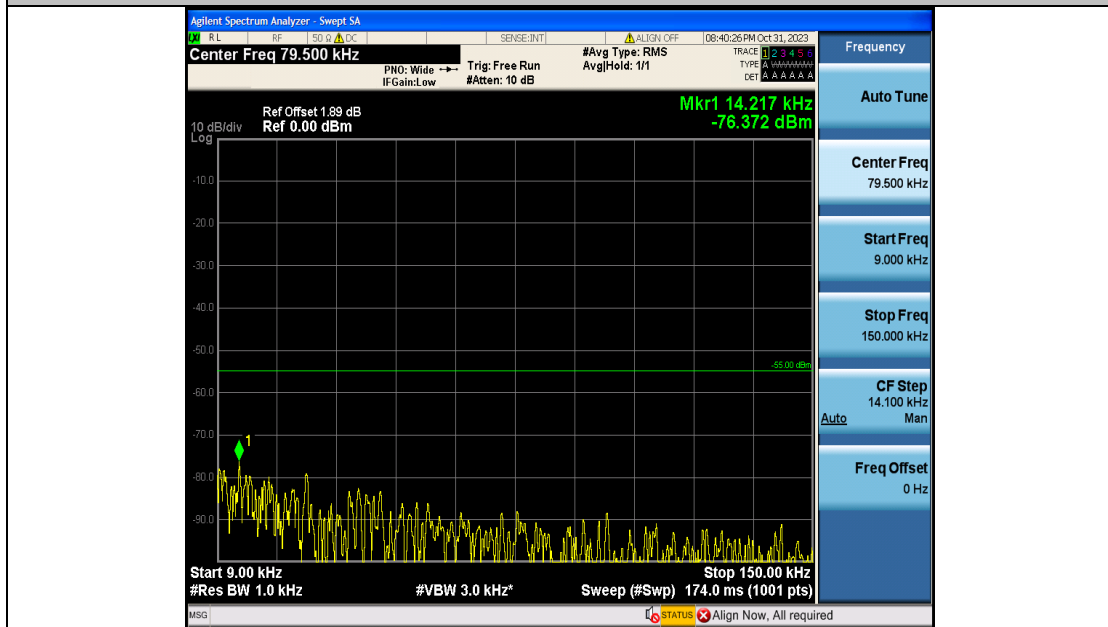

Band7_20MHz_QPSK_20850_100RB#0_20000~27000_20000~27000

Band7_20MHz_16QAM_20850_100RB#0_0.009~0.15_0.009~0.15