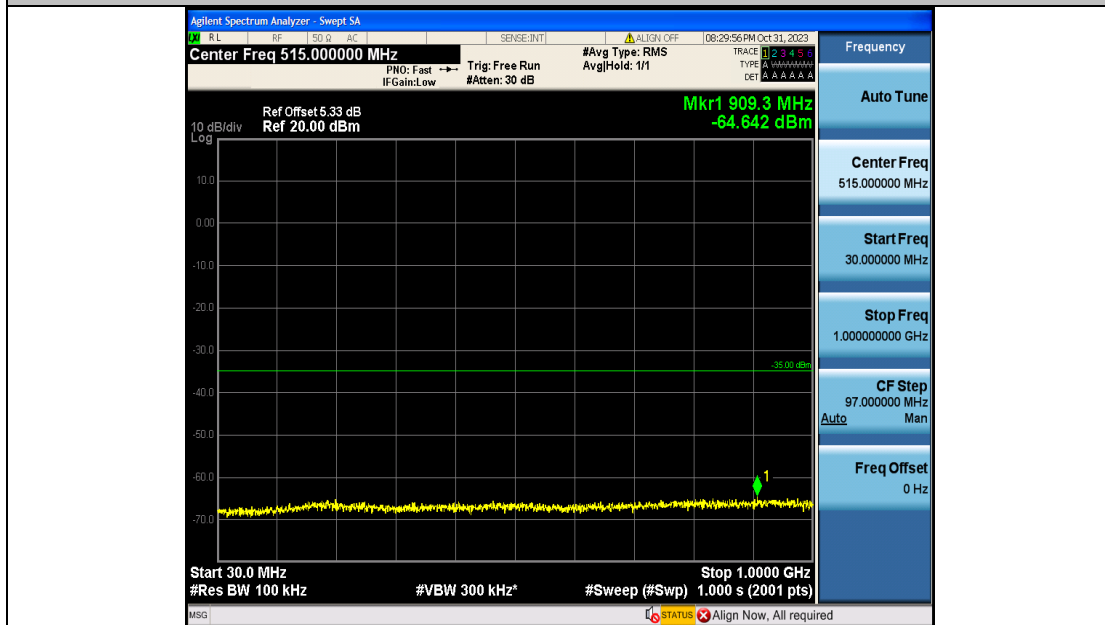

Band7_15MHz_16QAM_20825_75RB#0_0.15~30_0.15~30

Band7_15MHz_16QAM_20825_75RB#0_30~1000_30~1000