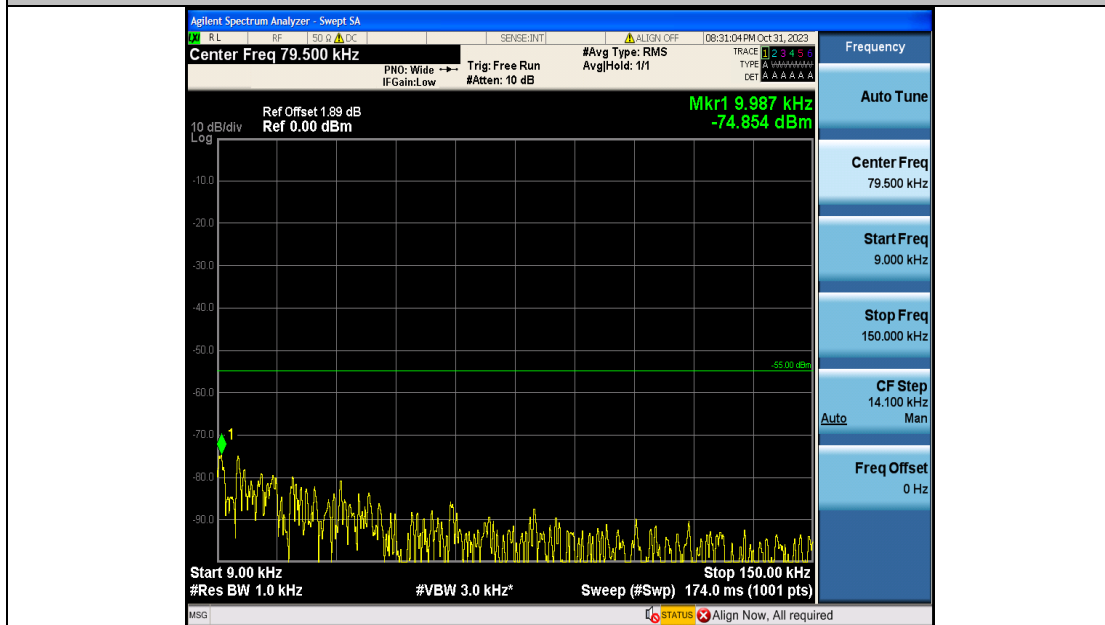

Band7_15MHz_QPSK_21100_75RB#0_20000~27000_20000~27000

Band7_15MHz_16QAM_21100_75RB#0_0.009~0.15_0.009~0.15