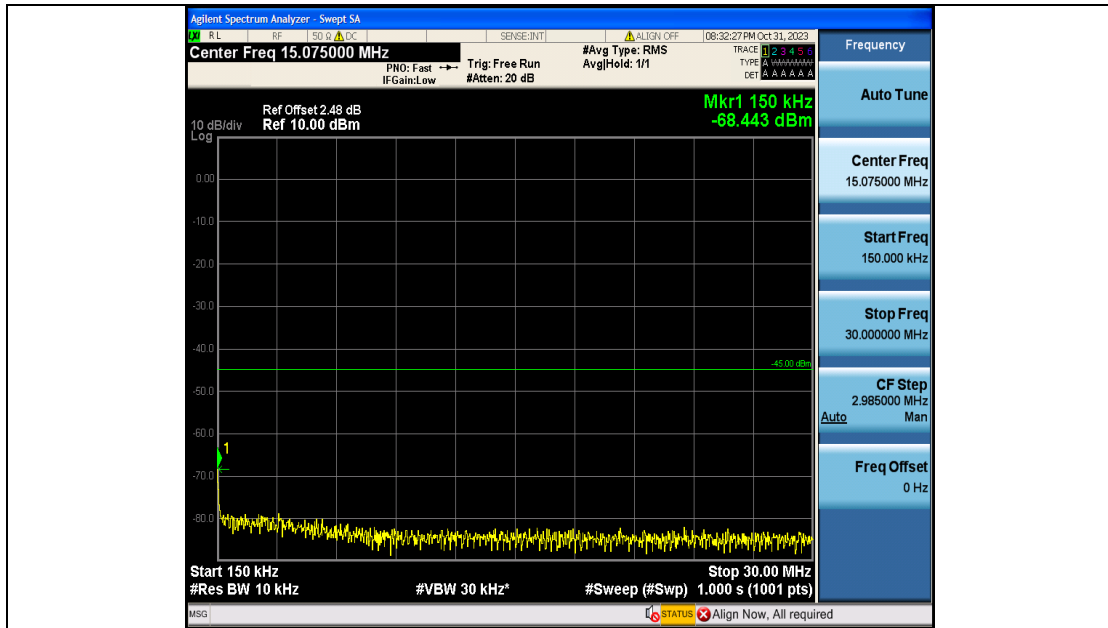

Band7\_15MHz\_QPSK\_21375\_75RB#0\_30~1000\_30~1000

Band7\_15MHz\_QPSK\_21375\_75RB#0\_1000~20000\_1000~20000

Band7\_15MHz\_QPSK\_21375\_75RB#0\_20000~27000\_20000~27000

Band7\_15MHz\_16QAM\_21375\_75RB#0\_0.009~0.15\_0.009~0.15