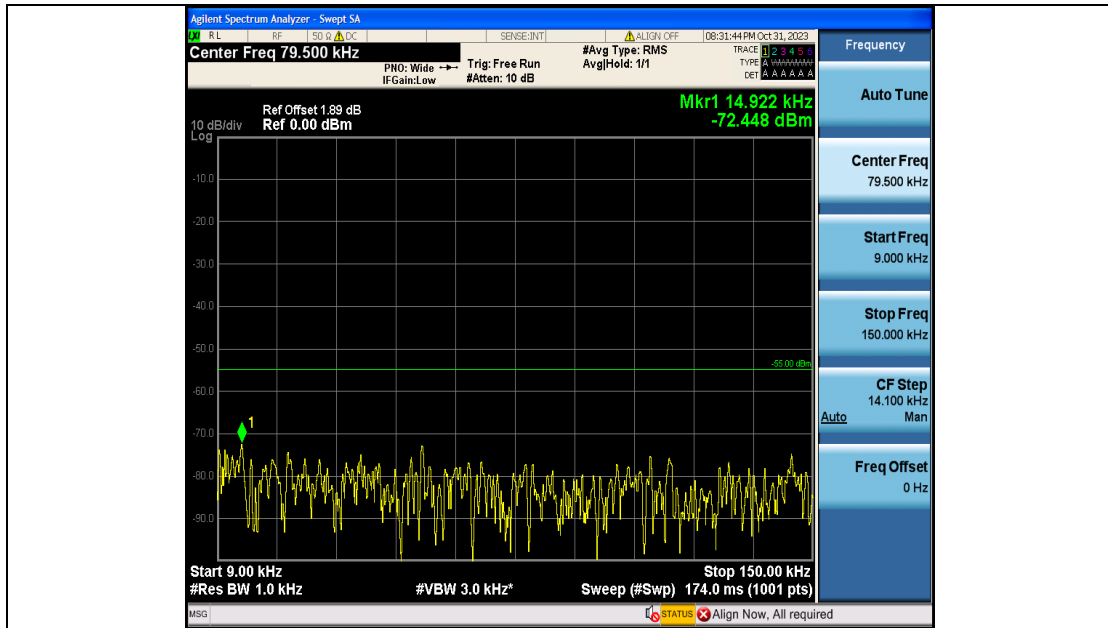

Band7_15MHz_16QAM_21100_75RB#0_20000~27000_20000~27000

Band7_15MHz_QPSK_21375_75RB#0_0.009~0.15_0.009~0.15