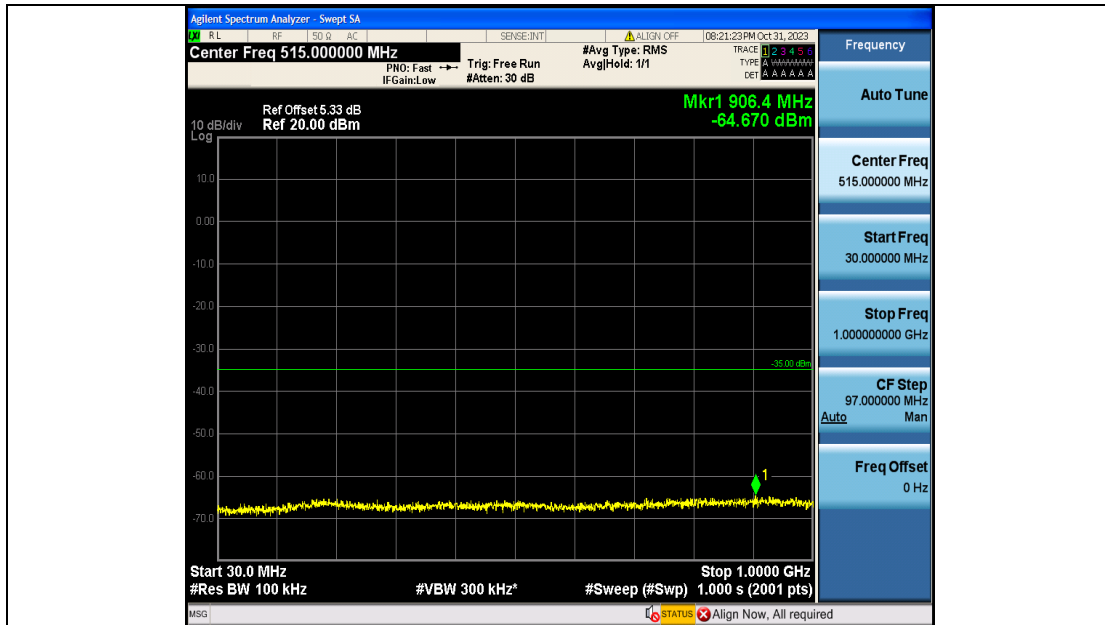

Band7\_10MHz\_QPSK\_21400\_50RB#0\_0.009~0.15\_0.009~0.15

Band7\_10MHz\_QPSK\_21400\_50RB#0\_0.15~30\_0.15~30

Band7\_10MHz\_QPSK\_21400\_50RB#0\_30~1000\_30~1000

Band7\_10MHz\_QPSK\_21400\_50RB#0\_1000~20000\_1000~20000