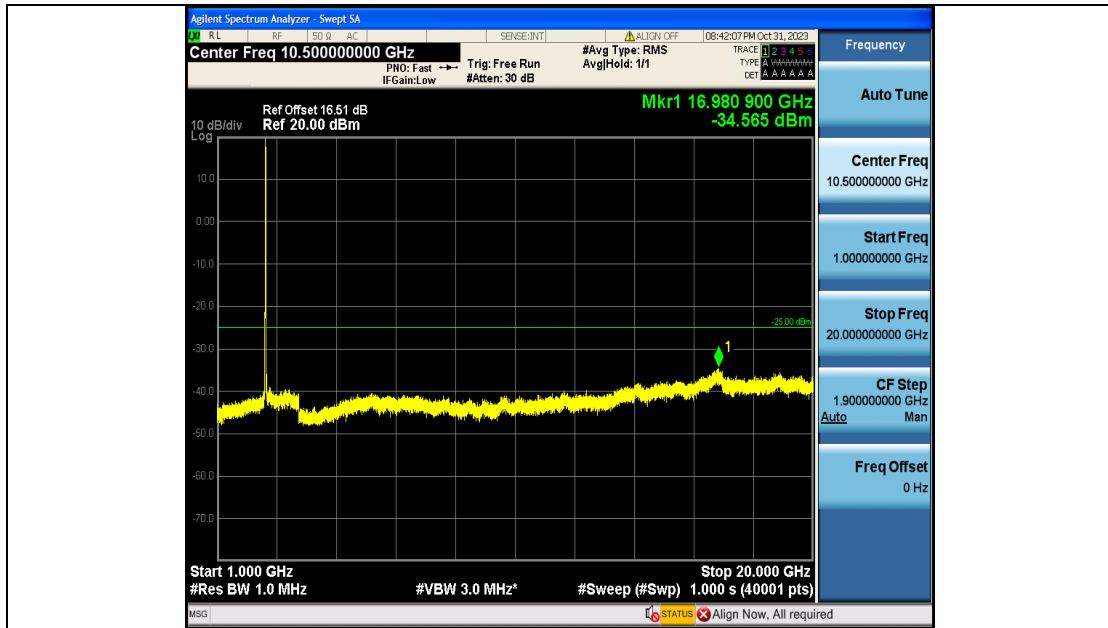

Band7_20MHz_16QAM_21100_100RB#0_30~1000_30~1000

Band7_20MHz_16QAM_21100_100RB#0_1000~20000_1000~20000