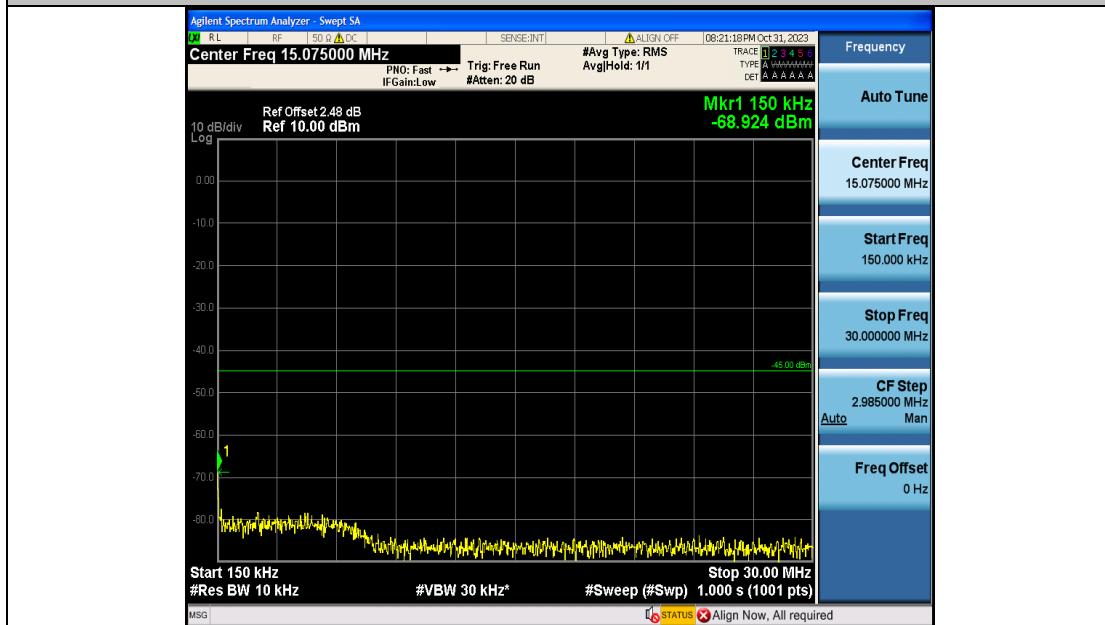

Band7\_10MHz\_QPSK\_21400\_50RB#0\_0.009~0.15\_0.009~0.15

Band7\_10MHz\_QPSK\_21400\_50RB#0\_0.15~30\_0.15~30

Band7\_10MHz\_QPSK\_21400\_50RB#0\_30~1000\_30~1000

Band7\_10MHz\_QPSK\_21400\_50RB#0\_1000~20000\_1000~20000