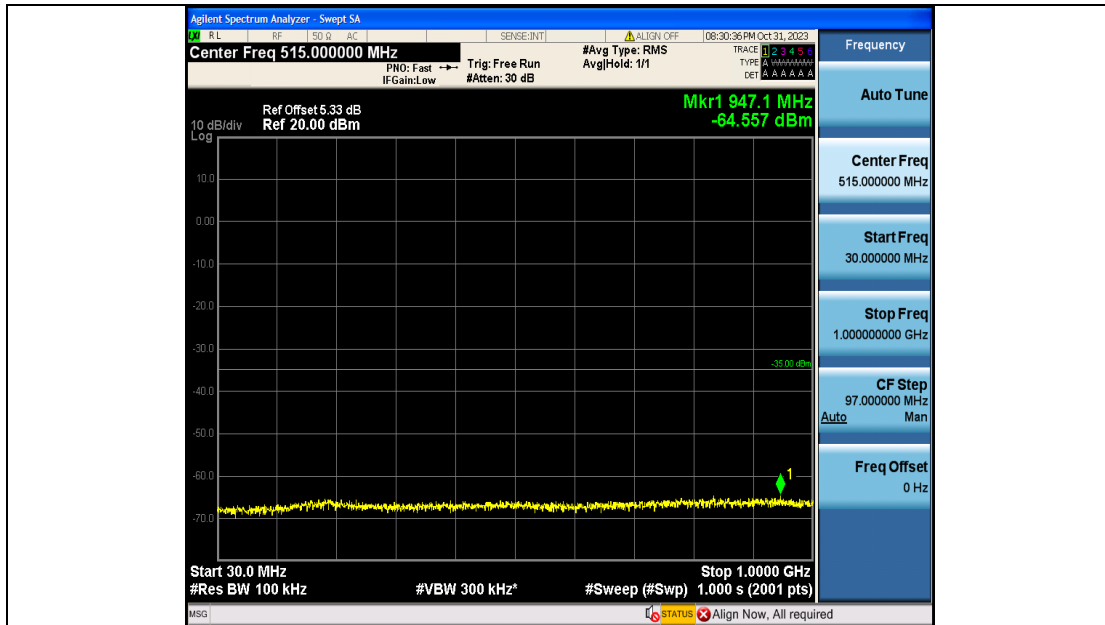

Band7_15MHz_QPSK_21100_75RB#0_30~1000_30~1000