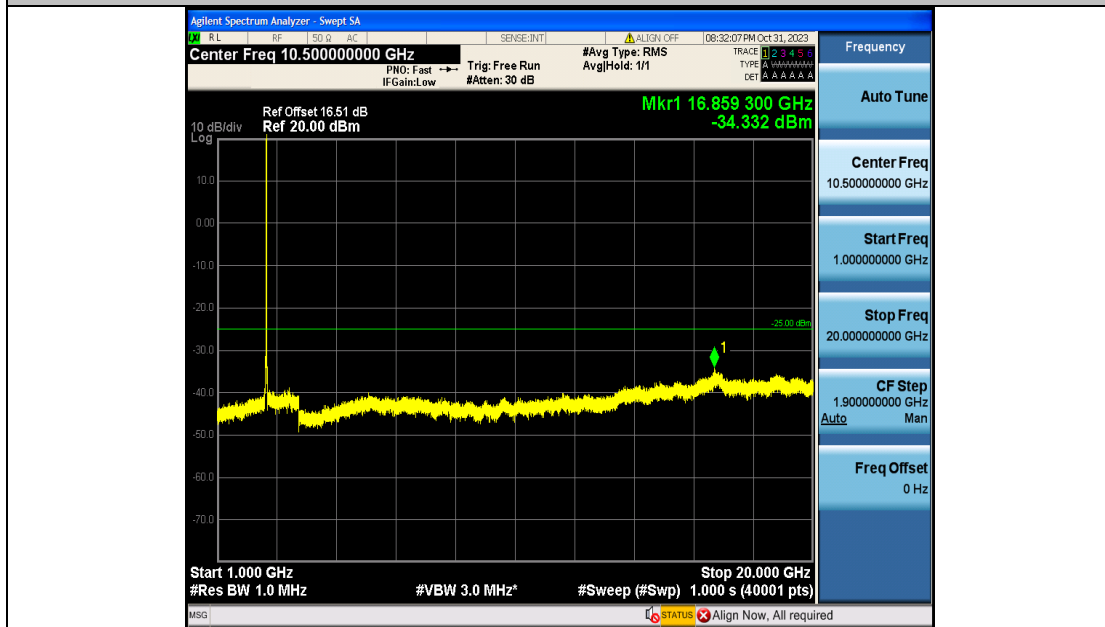

Band7_15MHz_QPSK_21375_75RB#0_30~1000_30~1000

Band7_15MHz_QPSK_21375_75RB#0_1000~20000_1000~20000