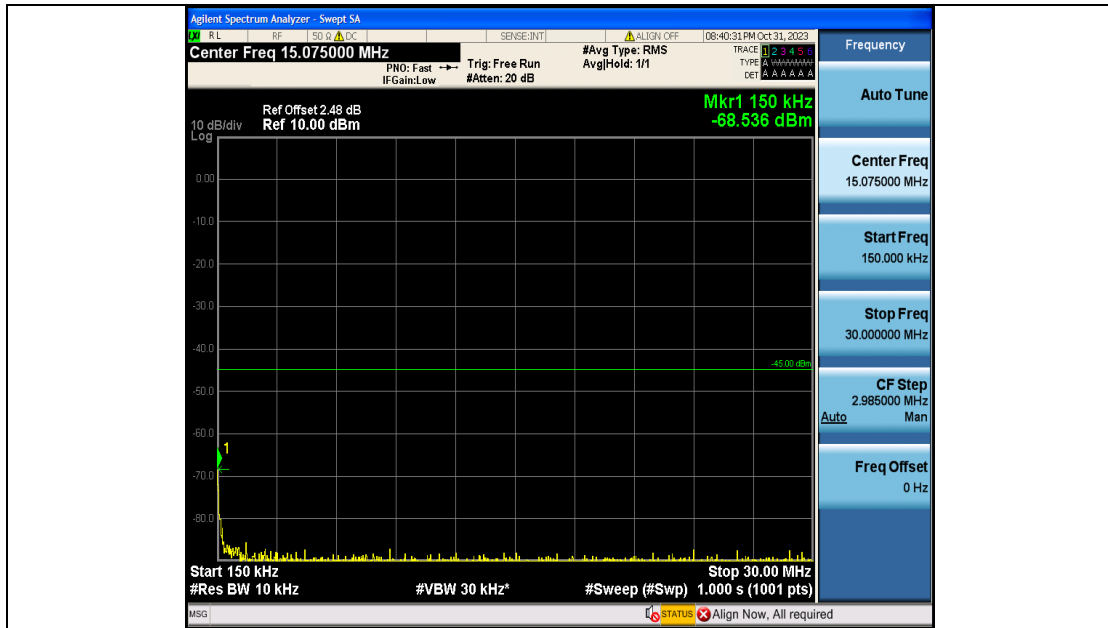

Band7_20MHz_16QAM_20850_100RB#0_0.009~0.15_0.009~0.15

Band7_20MHz_16QAM_20850_100RB#0_0.15~30_0.15~30