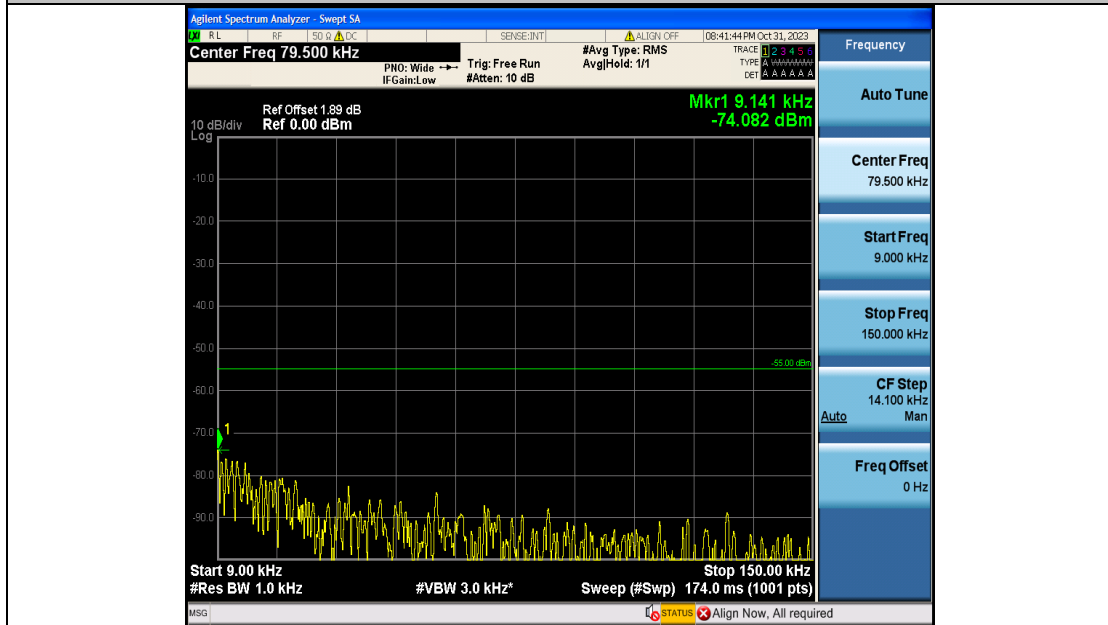

Band7_20MHz_QPSK_21100_100RB#0_20000~27000_20000~27000

Band7_20MHz_16QAM_21100_100RB#0_0.009~0.15_0.009~0.15