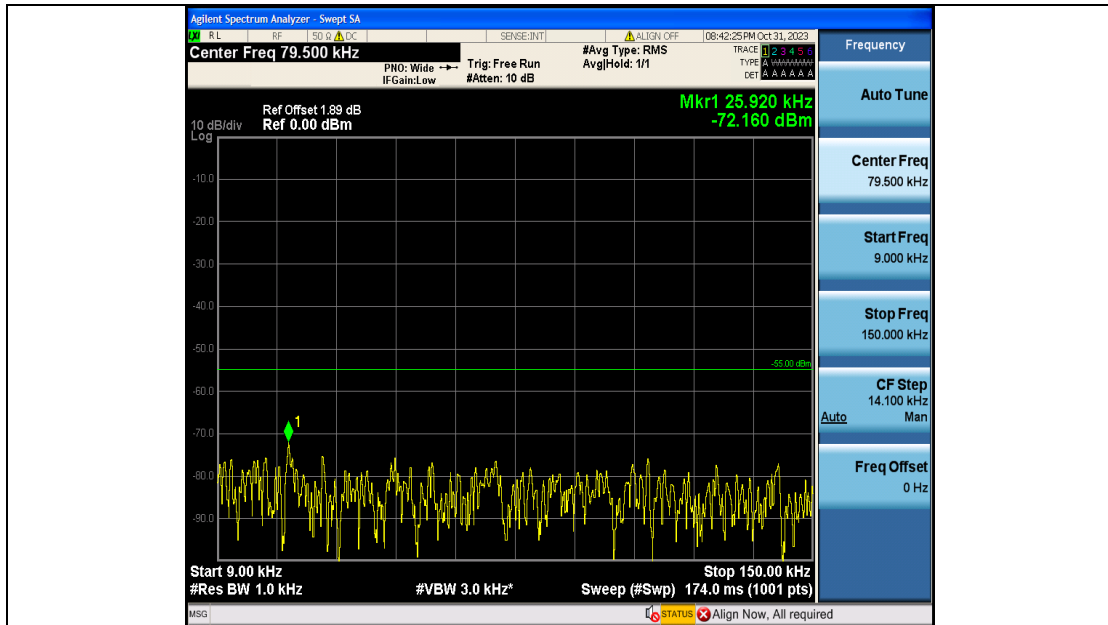

Band7\_20MHz\_16QAM\_21100\_100RB#0\_0.15~30\_0.15~30

Band7\_20MHz\_16QAM\_21100\_100RB#0\_30~1000\_30~1000

Band7\_20MHz\_16QAM\_21100\_100RB#0\_1000~20000\_1000~20000

Band7\_20MHz\_16QAM\_21100\_100RB#0\_20000~27000\_20000~27000