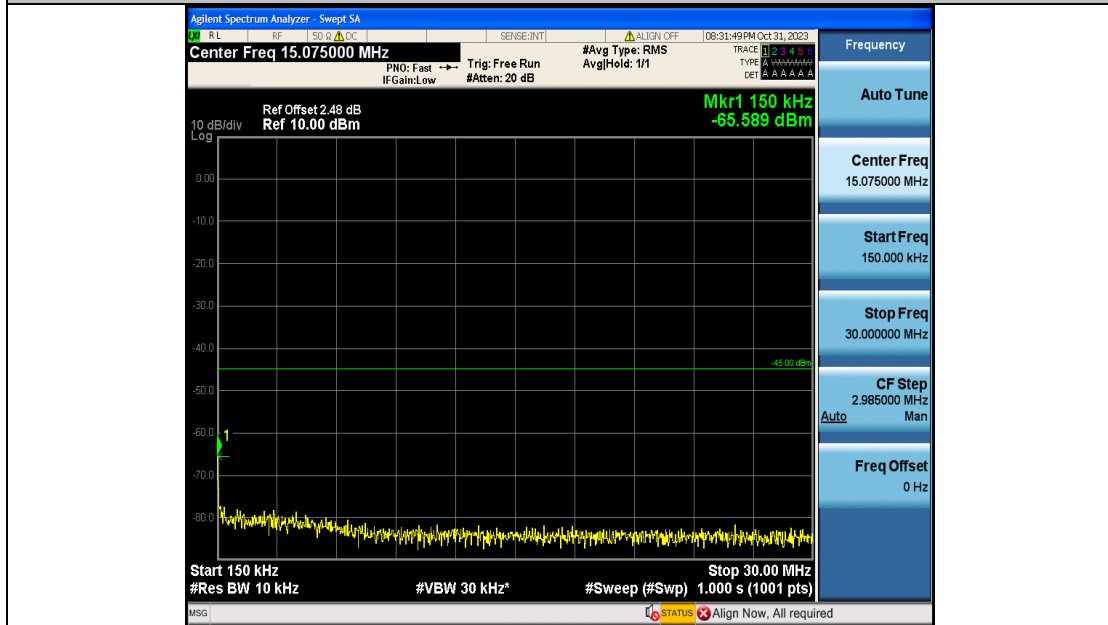

Band7_15MHz_QPSK_21375_75RB#0_0.15~30_0.15~30