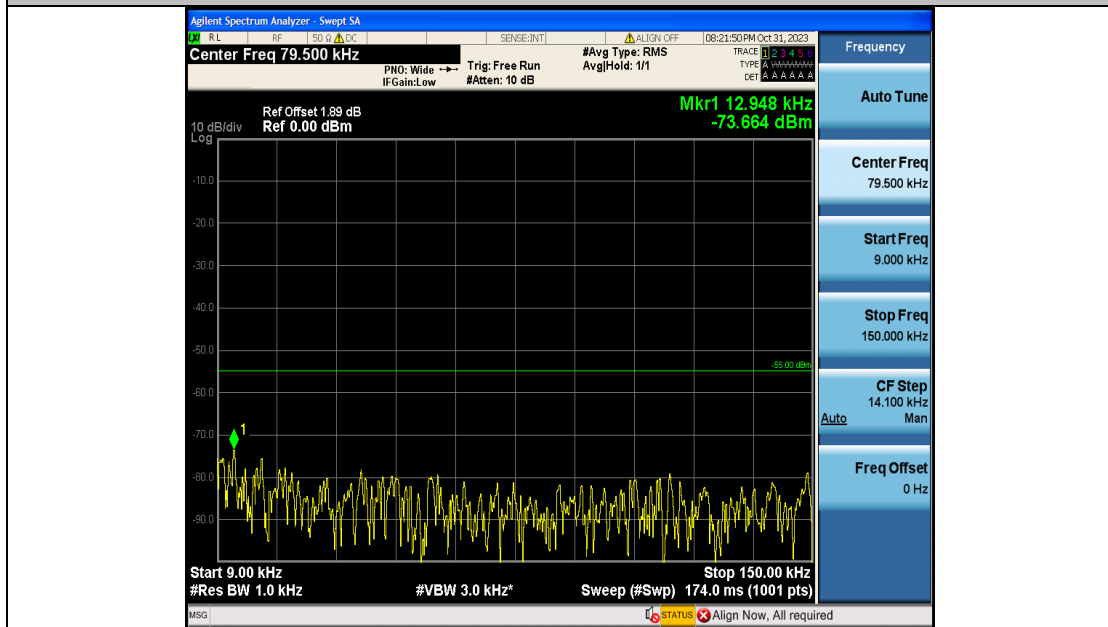

Band7_10MHz_QPSK_21400_50RB#0_20000~27000_20000~27000

Band7_10MHz_16QAM_21400_50RB#0_0.009~0.15_0.009~0.15