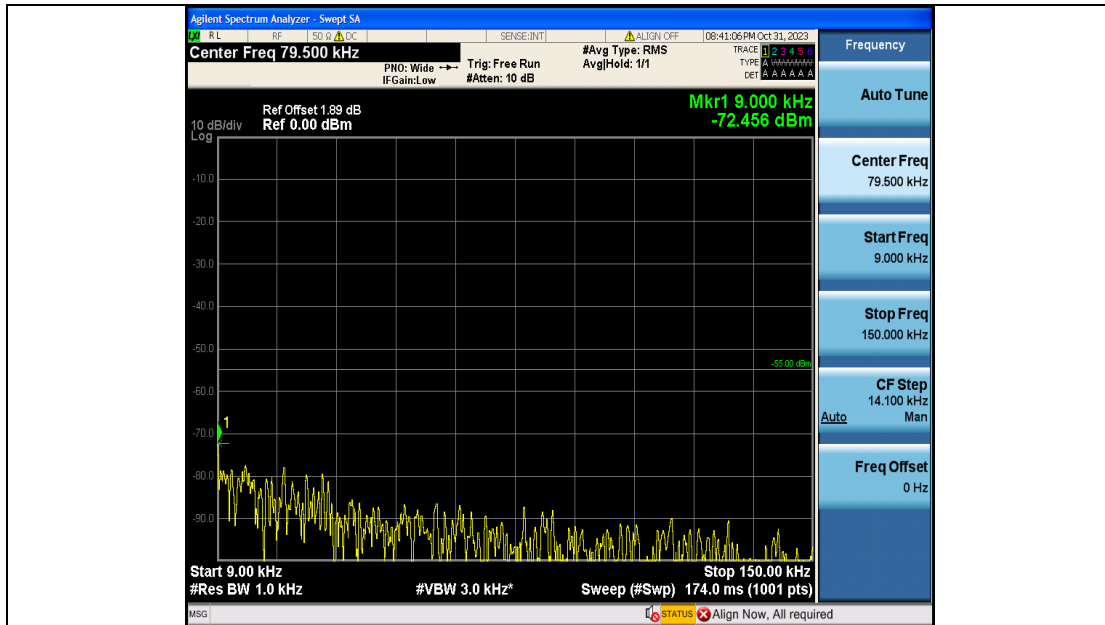

Band7_20MHz_16QAM_20850_100RB#0_20000~27000_20000~27000

Band7_20MHz_QPSK_21100_100RB#0_0.009~0.15_0.009~0.15