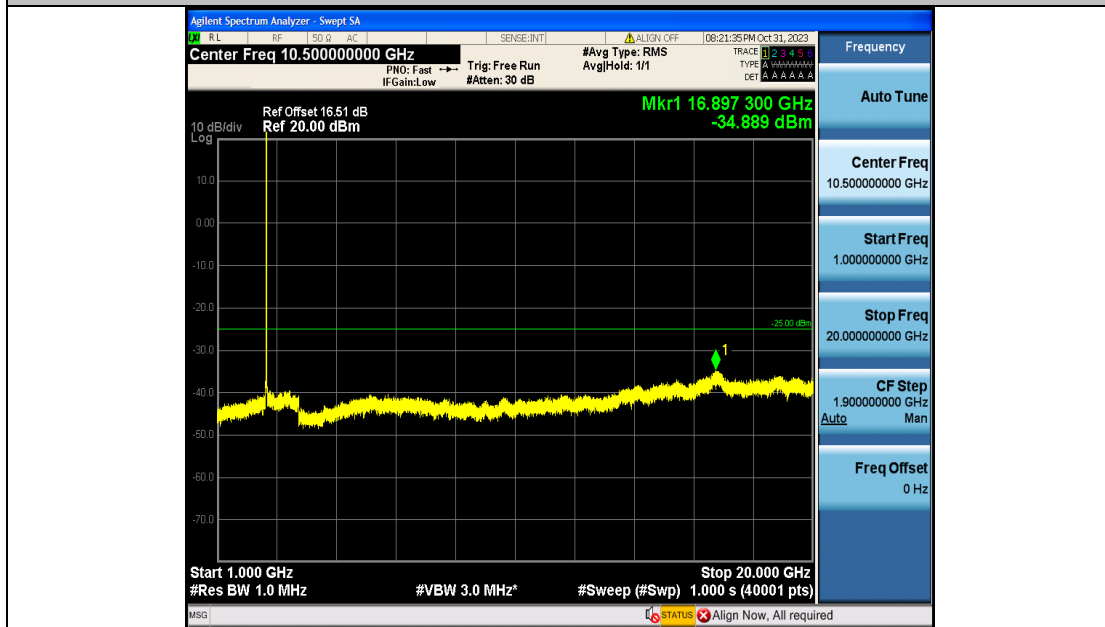

Band7\_10MHz\_QPSK\_21400\_50RB#0\_0.009~0.15\_0.009~0.15

Band7\_10MHz\_QPSK\_21400\_50RB#0\_0.15~30\_0.15~30

Band7\_10MHz\_QPSK\_21400\_50RB#0\_30~1000\_30~1000

Band7\_10MHz\_QPSK\_21400\_50RB#0\_1000~20000\_1000~20000