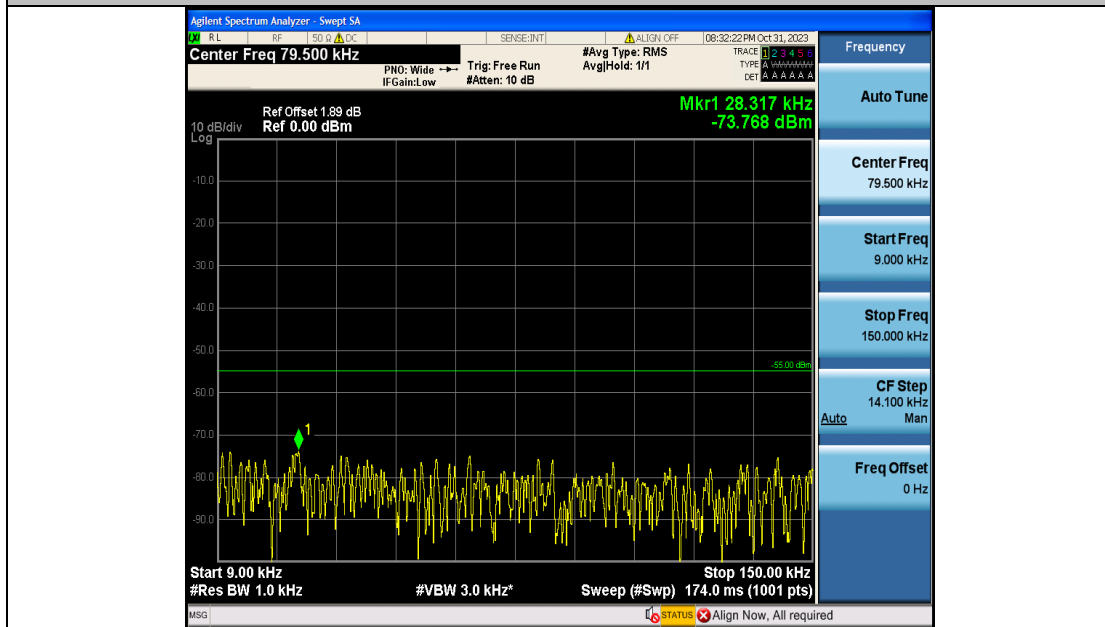

Band7_15MHz_QPSK_21375_75RB#0_20000~27000_20000~27000

Band7_15MHz_16QAM_21375_75RB#0_0.009~0.15_0.009~0.15