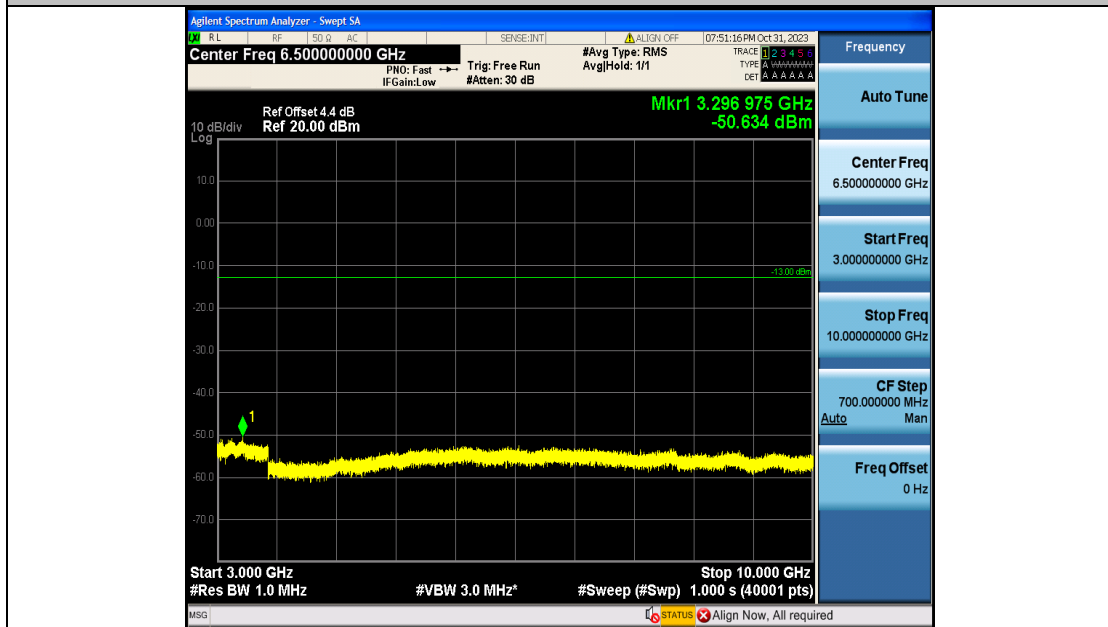

Band5_10MHz_16QAM_20600_50RB#0_3000~10000_3000~10000