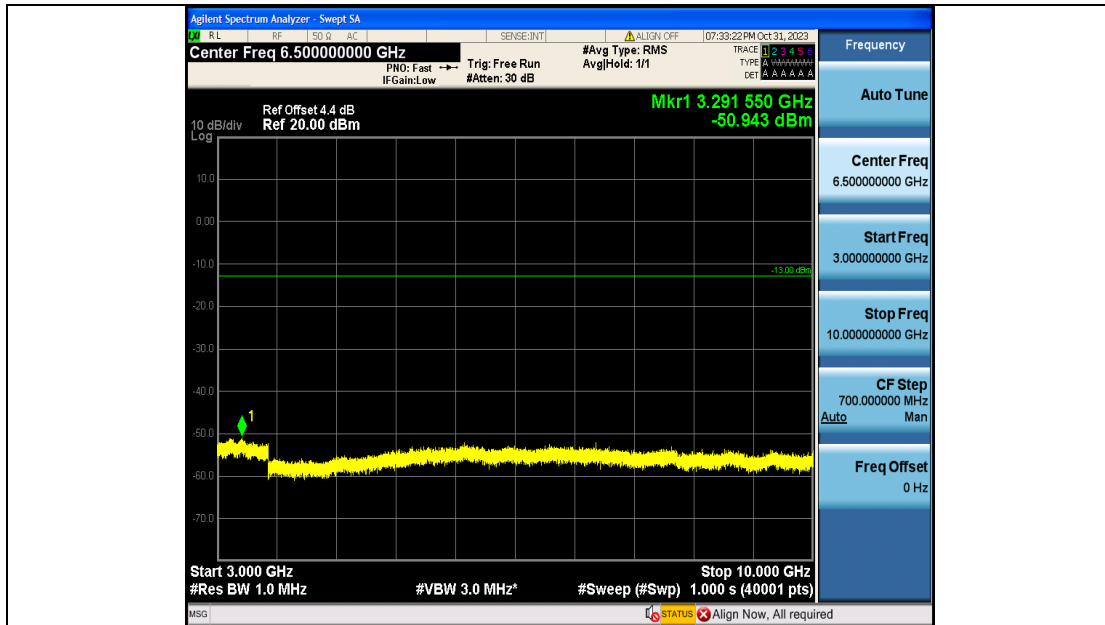

Band5_5MHz_QPSK_20425_25RB#0_3000~10000_3000~10000