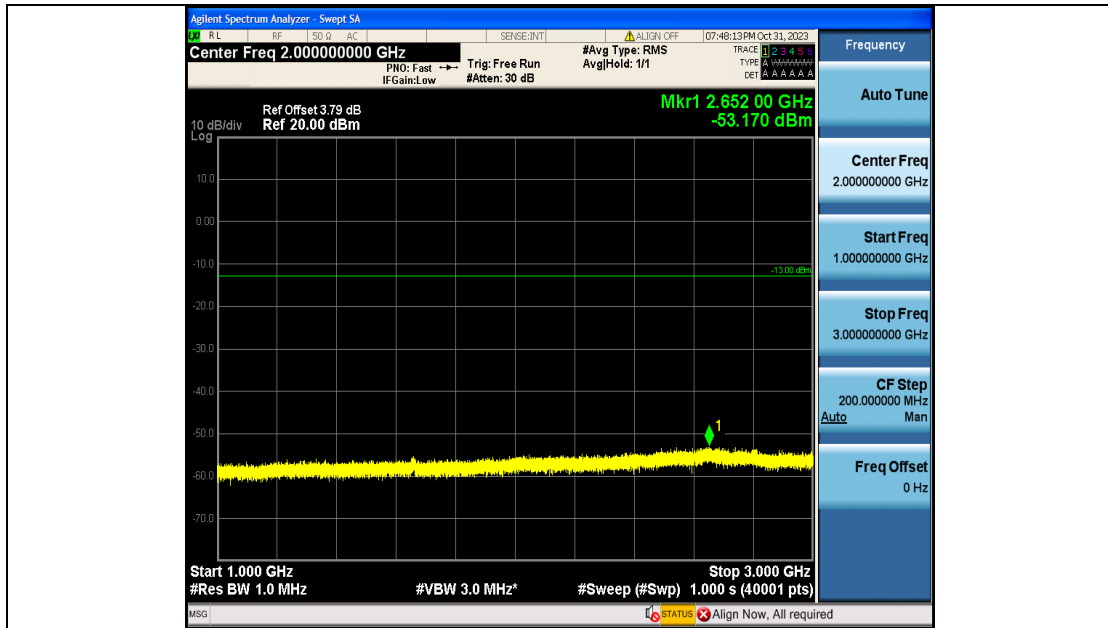

Band5\_10MHz\_QPSK\_20450\_50RB#0\_3000~10000\_3000~10000

Band5\_10MHz\_16QAM\_20450\_50RB#0\_0.009~0.15\_0.009~0.15

Band5\_10MHz\_16QAM\_20450\_50RB#0\_0.15~30\_0.15~30

Band5\_10MHz\_16QAM\_20450\_50RB#0\_30~1000\_30~1000