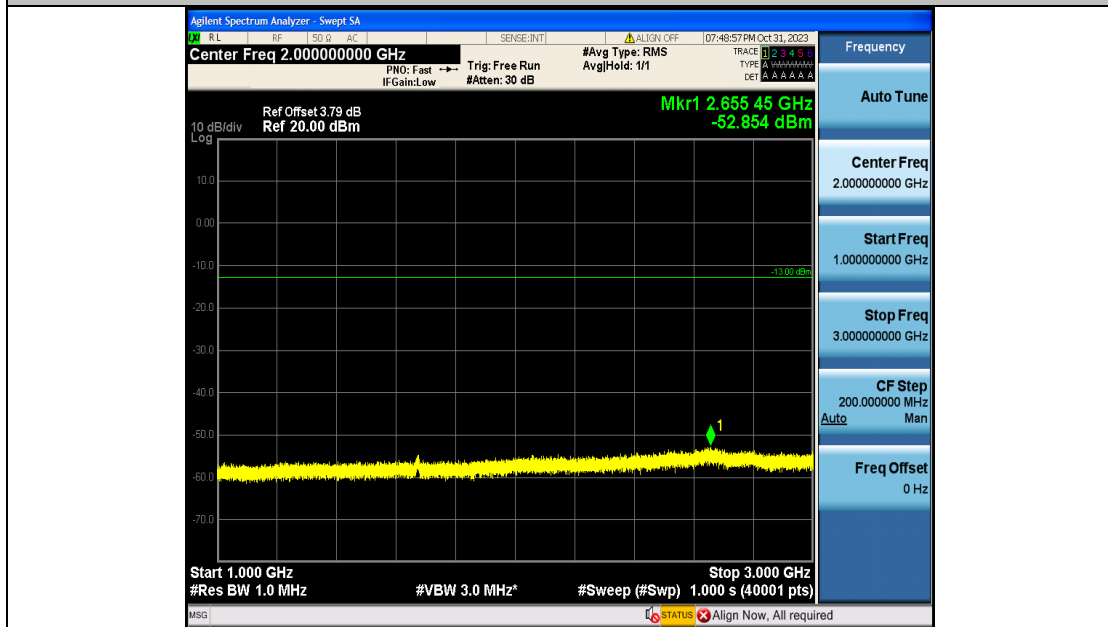

Band5_10MHz_QPSK_20525_50RB#0_1000~3000_1000~3000