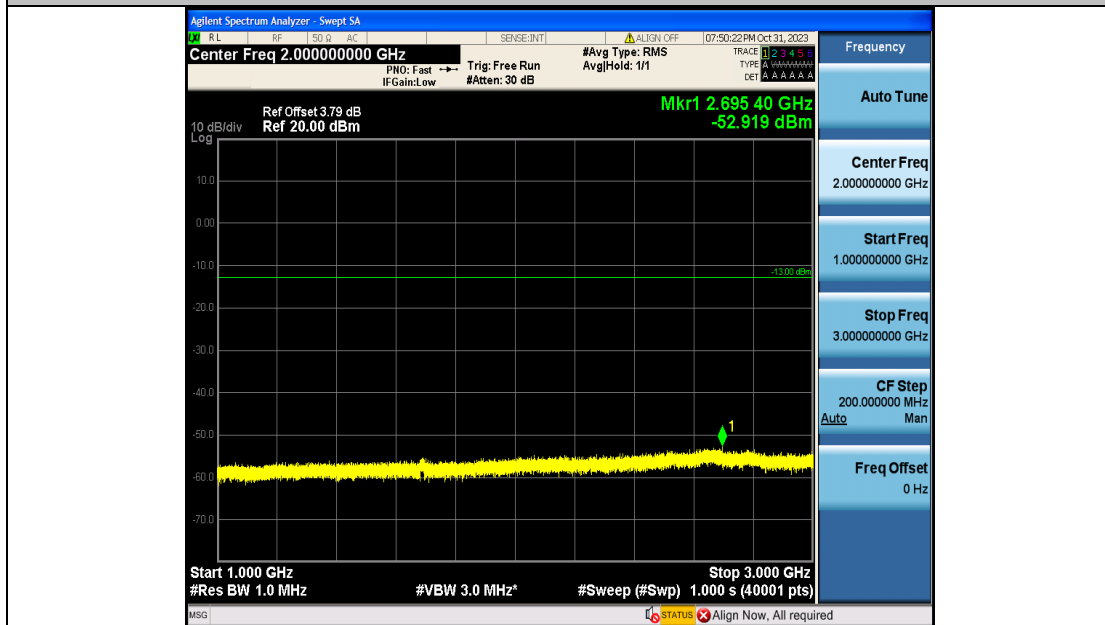

Band5_10MHz_QPSK_20600_50RB#0_1000~3000_1000~3000