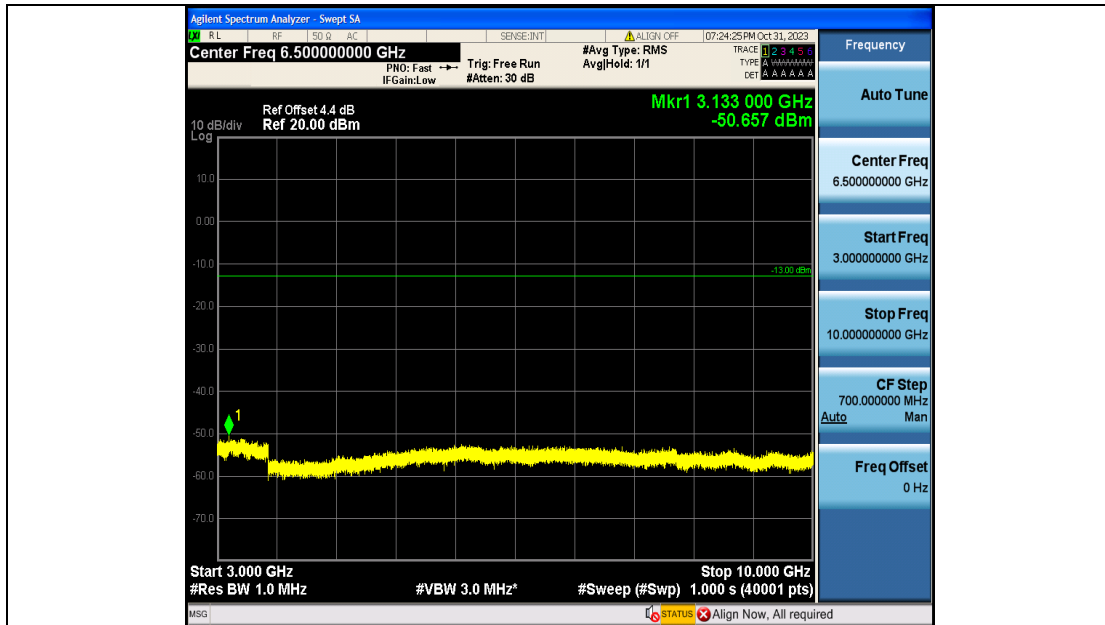

Band5\_3MHz\_QPSK\_20635\_15RB#0\_0.009~0.15\_0.009~0.15

Band5\_3MHz\_QPSK\_20635\_15RB#0\_0.15~30\_0.15~30

Band5\_3MHz\_QPSK\_20635\_15RB#0\_30~1000\_30~1000

Band5\_3MHz\_QPSK\_20635\_15RB#0\_1000~3000\_1000~3000