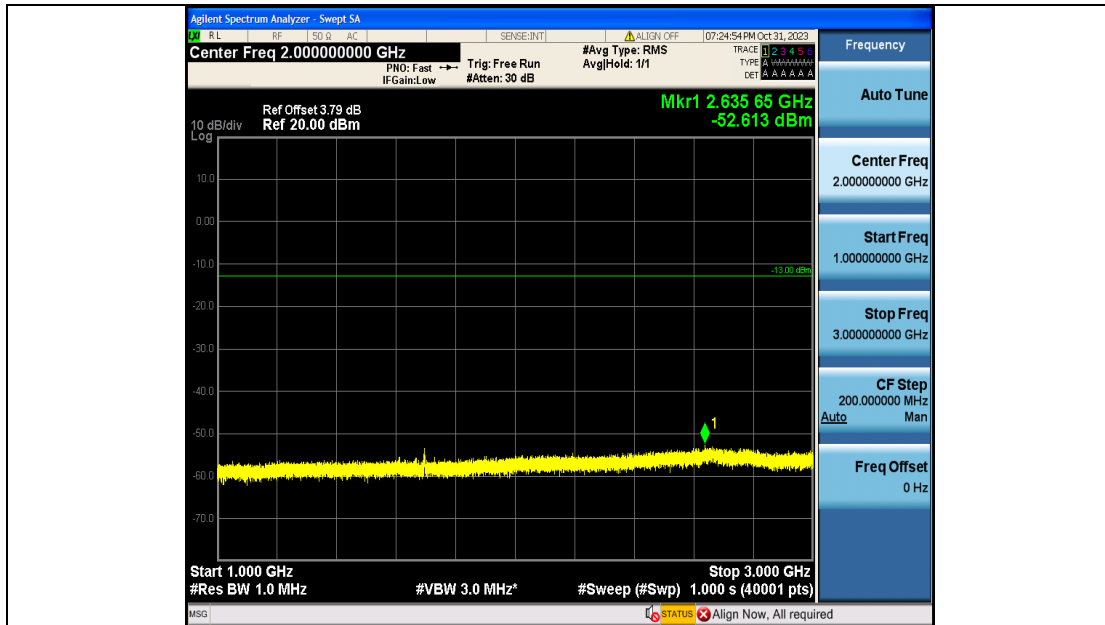

Band5\_3MHz\_QPSK\_20635\_15RB#0\_3000~10000\_3000~10000

Band5\_3MHz\_16QAM\_20635\_15RB#0\_0.009~0.15\_0.009~0.15

Band5\_3MHz\_16QAM\_20635\_15RB#0\_0.15~30\_0.15~30

Band5\_3MHz\_16QAM\_20635\_15RB#0\_30~1000\_30~1000