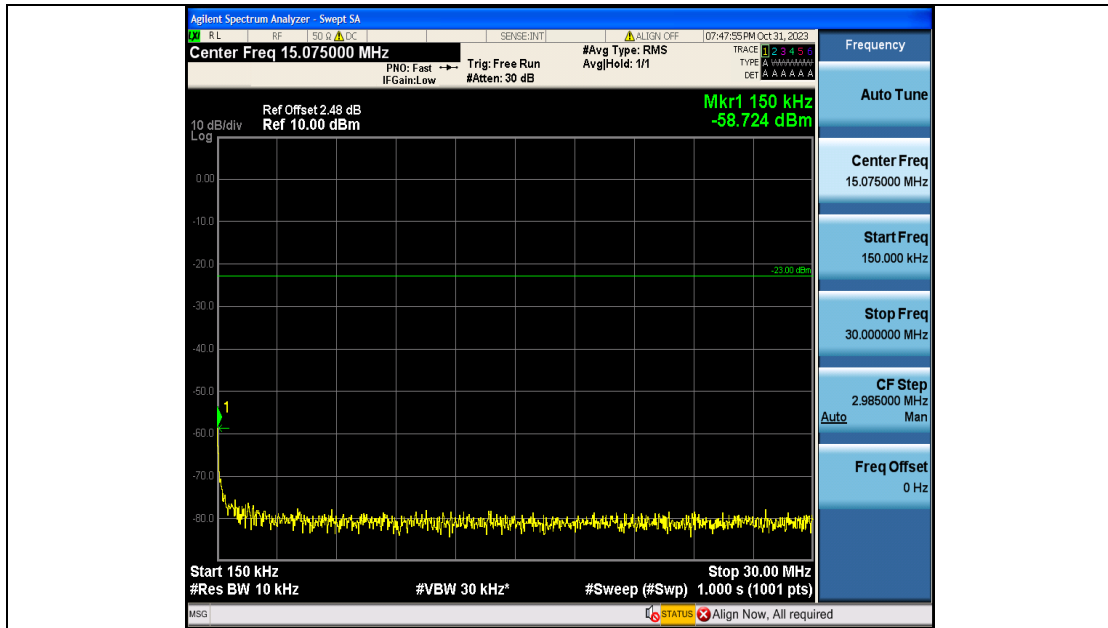

Band5_10MHz_16QAM_20450_50RB#0_0.15~30_0.15~30