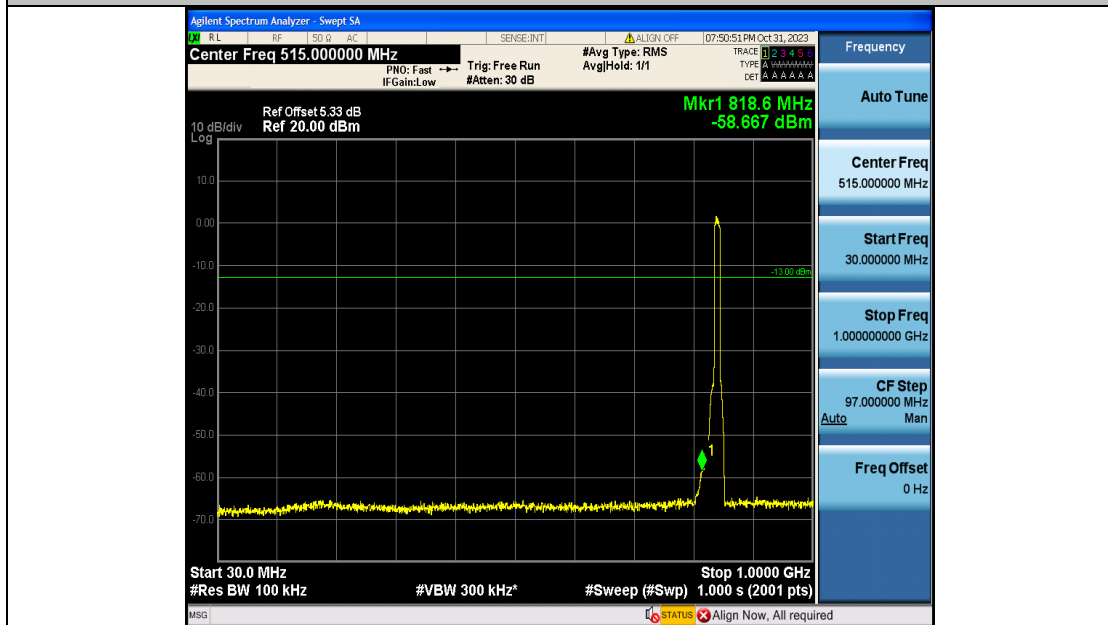

Band5_10MHz_16QAM_20600_50RB#0_30~1000_30~1000