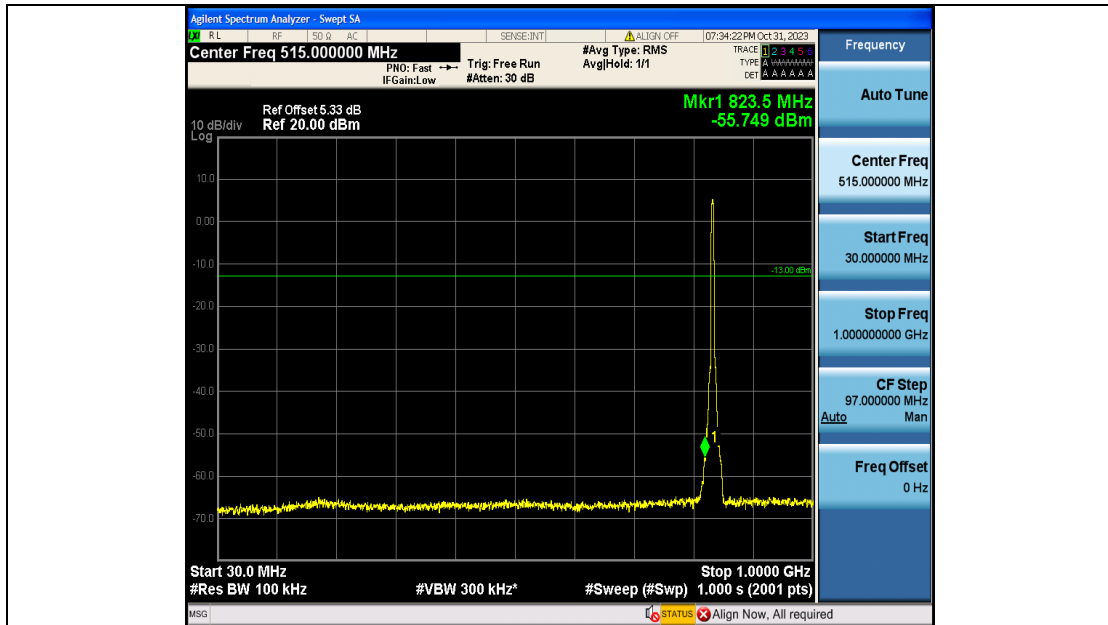

Band5_5MHz_QPSK_20525_25RB#0_30~1000_30~1000