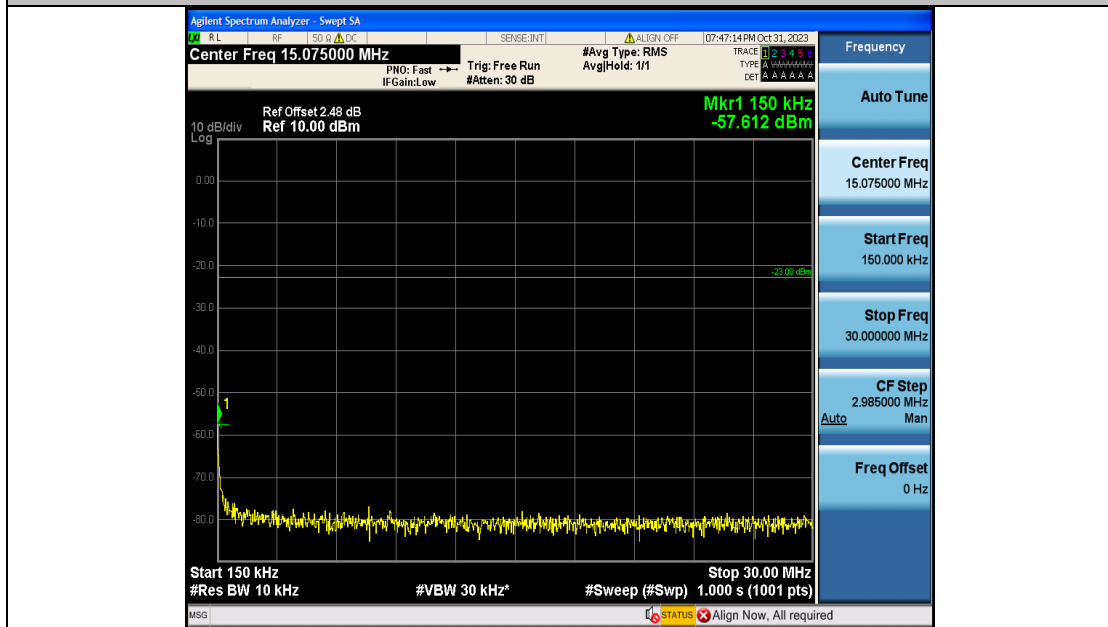

Band5_10MHz_QPSK_20450_50RB#0_0.15~30_0.15~30