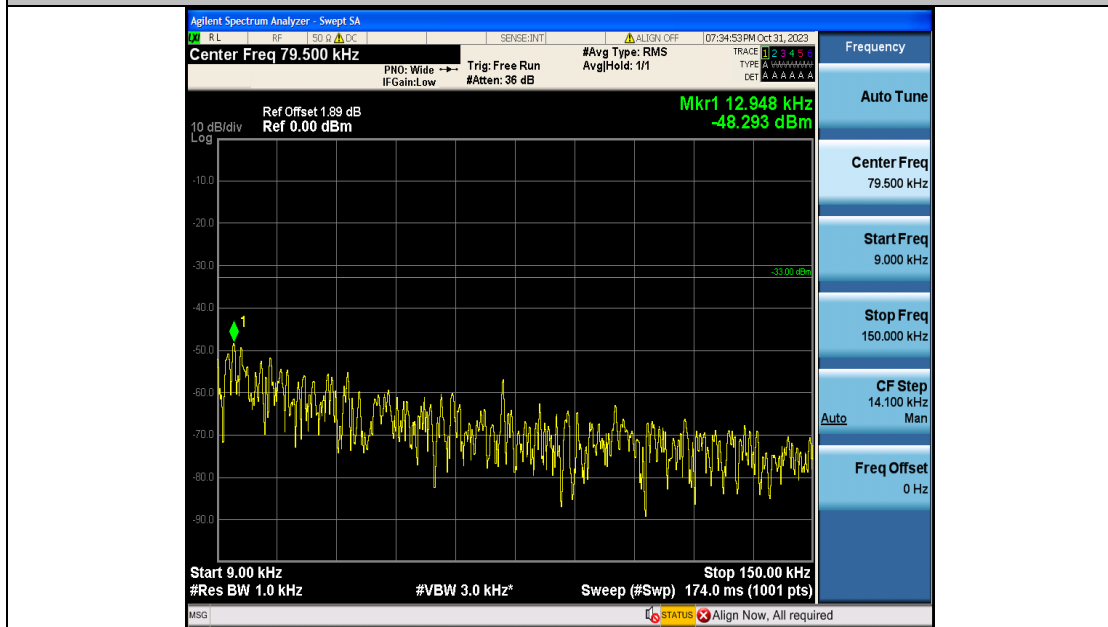

Band5_5MHz_16QAM_20525_25RB#0_0.009~0.15_0.009~0.15