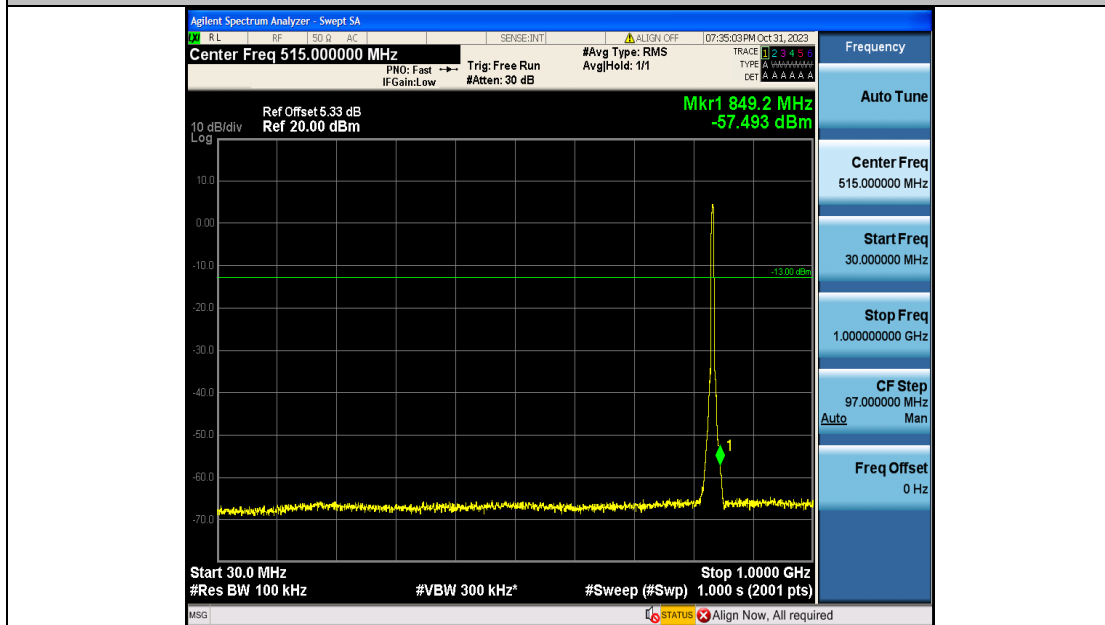

Band5_5MHz_16QAM_20525_25RB#0_30~1000_30~1000