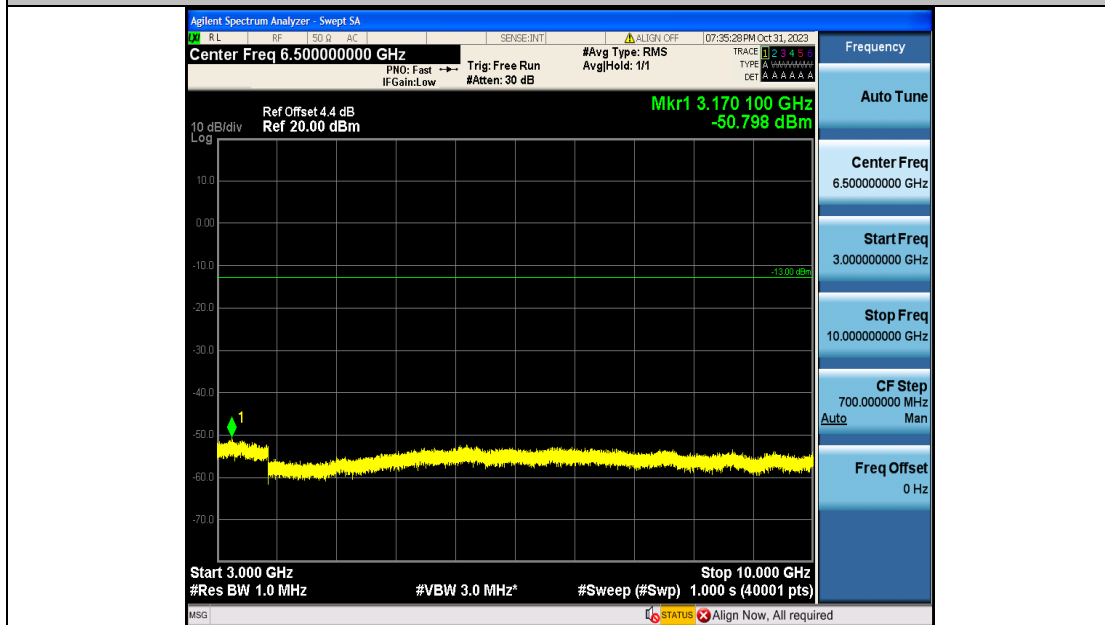

Band5_5MHz_16QAM_20525_25RB#0_3000~10000_3000~10000