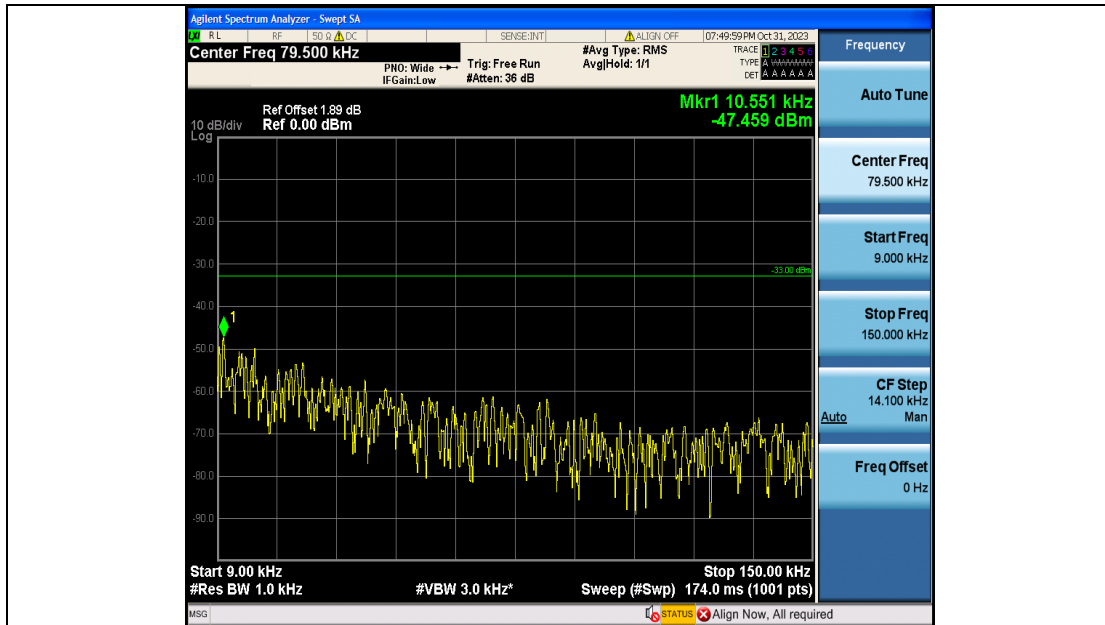

Band5\_10MHz\_16QAM\_20525\_50RB#0\_0.15~30\_0.15~30

Band5\_10MHz\_16QAM\_20525\_50RB#0\_30~1000\_30~1000

Band5\_10MHz\_16QAM\_20525\_50RB#0\_1000~3000\_1000~3000

Band5\_10MHz\_16QAM\_20525\_50RB#0\_3000~10000\_3000~10000