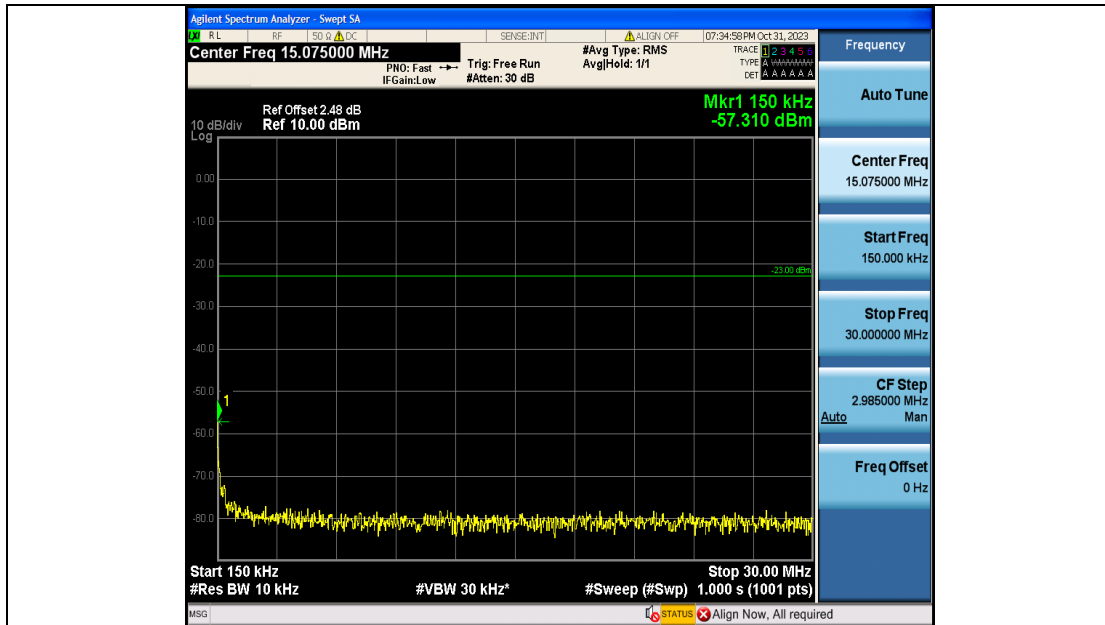

Band5_5MHz_16QAM_20525_25RB#0_0.15~30_0.15~30