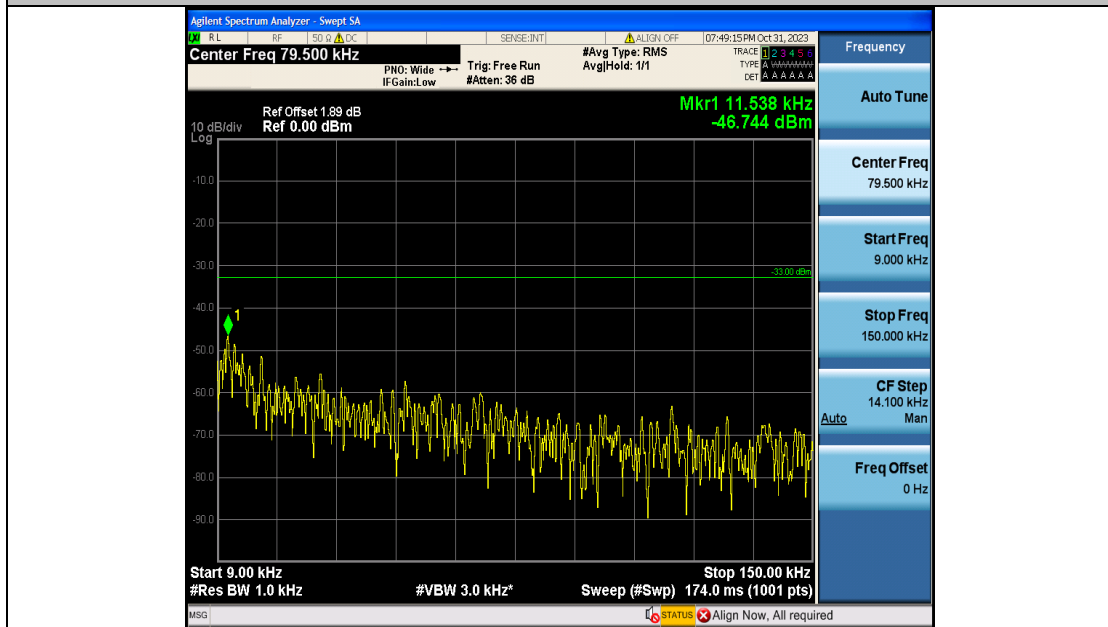

Band5_10MHz_16QAM_20525_50RB#0_0.009~0.15_0.009~0.15