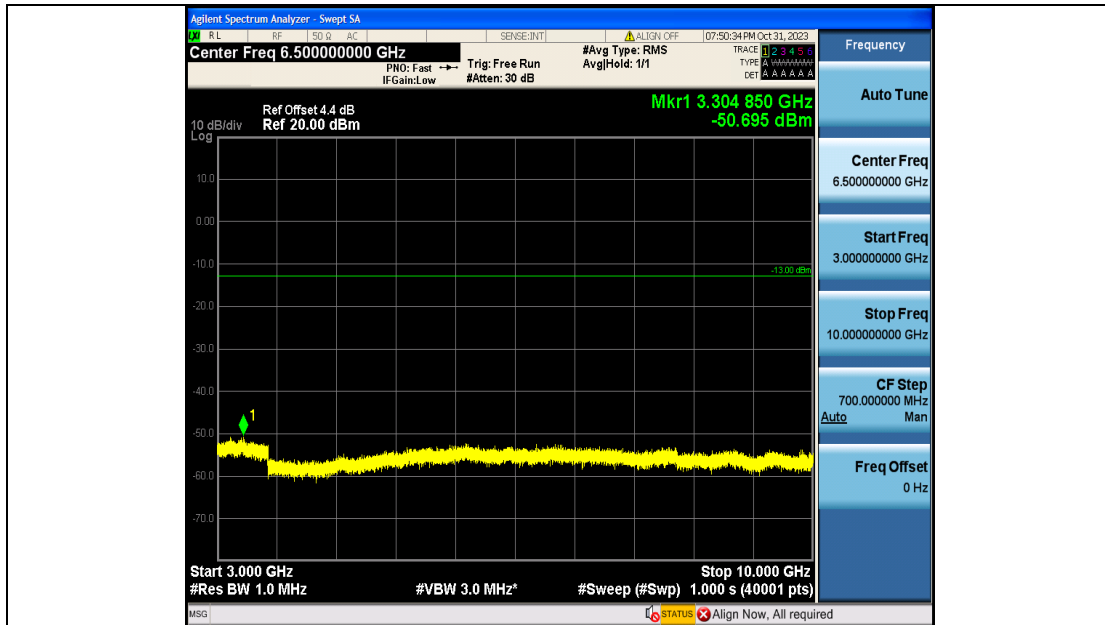

Band5\_10MHz\_QPSK\_20600\_50RB#0\_0.009~0.15\_0.009~0.15

Band5\_10MHz\_QPSK\_20600\_50RB#0\_0.15~30\_0.15~30

Band5\_10MHz\_QPSK\_20600\_50RB#0\_30~1000\_30~1000

Band5\_10MHz\_QPSK\_20600\_50RB#0\_1000~3000\_1000~3000