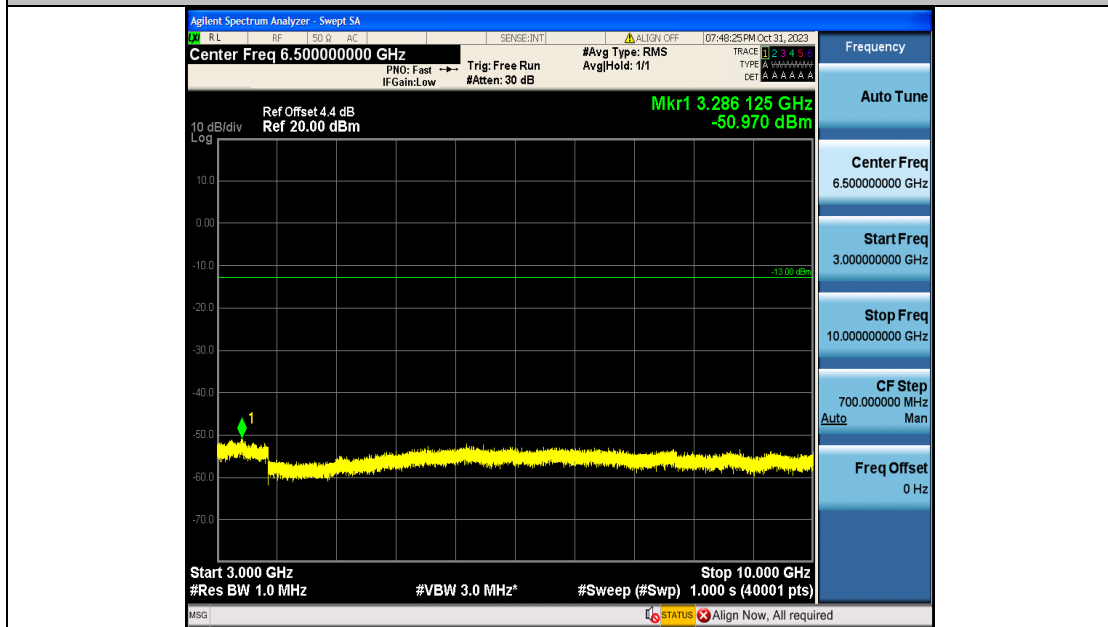

Band5_10MHz_16QAM_20450_50RB#0_3000~10000_3000~10000