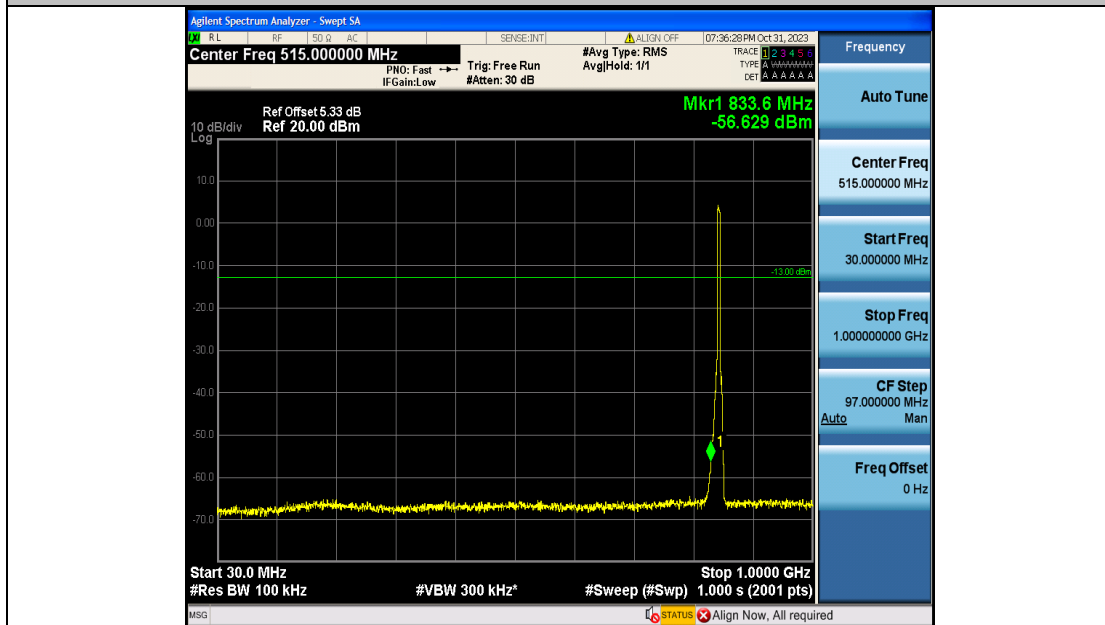

Band5_5MHz_16QAM_20625_25RB#0_30~1000_30~1000