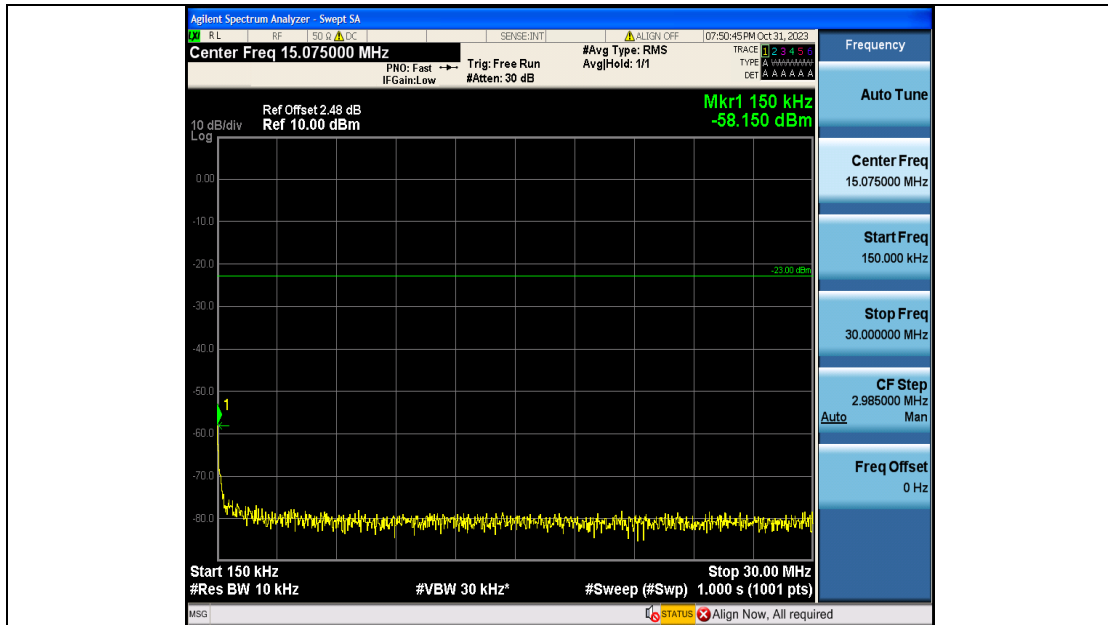

Band5_10MHz_16QAM_20600_50RB#0_0.15~30_0.15~30