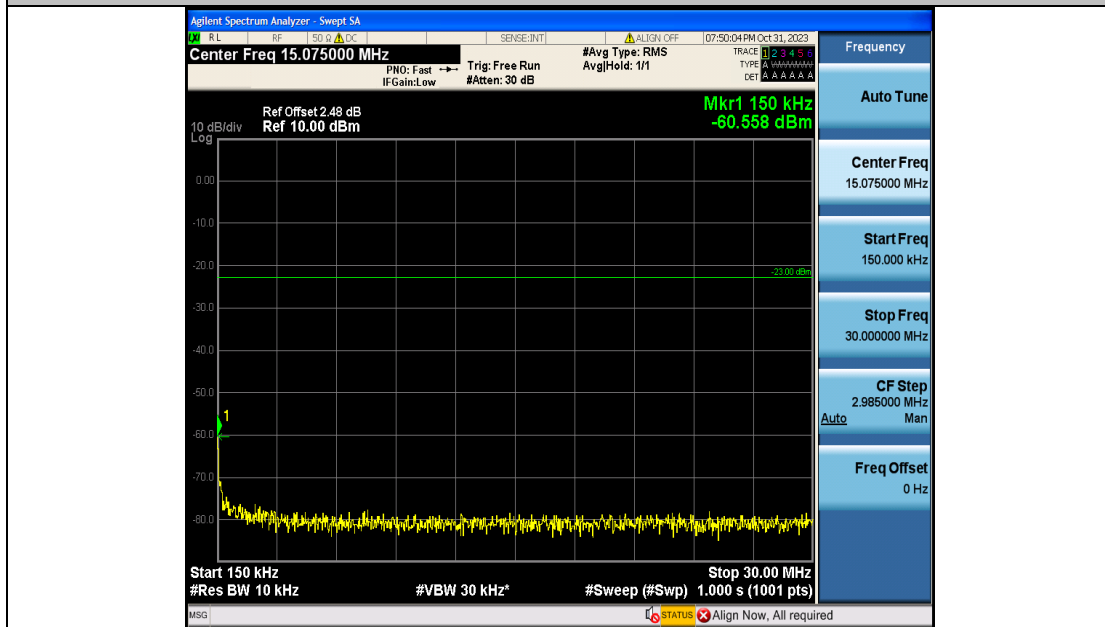

Band5_10MHz_QPSK_20600_50RB#0_0.15~30_0.15~30