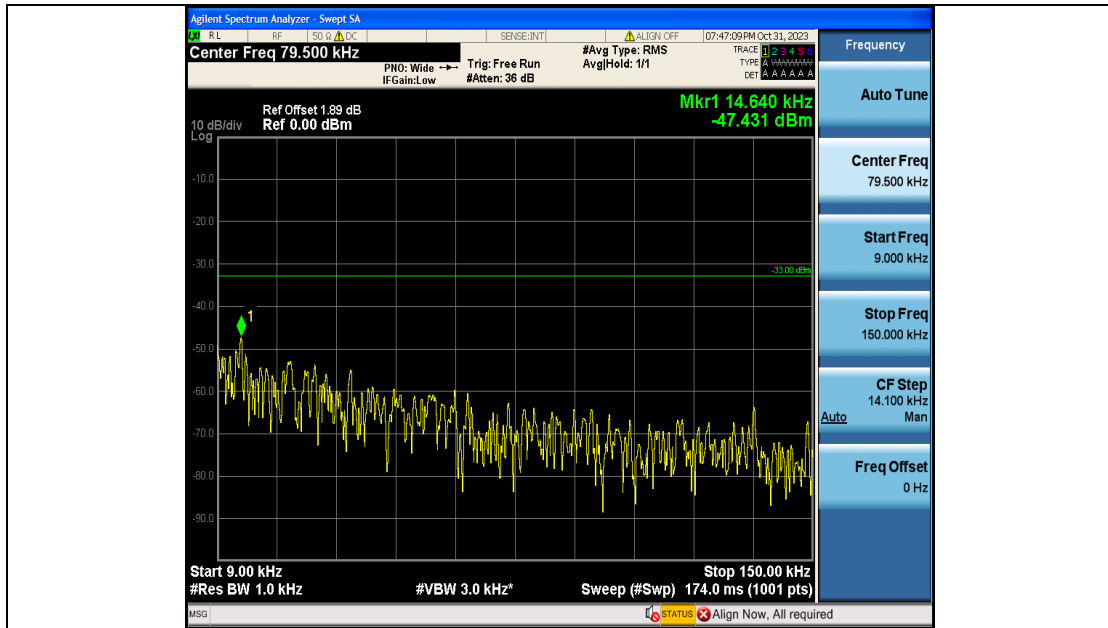

Band5\_5MHz\_16QAM\_20625\_25RB#0\_0.15~30\_0.15~30

Band5\_5MHz\_16QAM\_20625\_25RB#0\_30~1000\_30~1000

Band5\_5MHz\_16QAM\_20625\_25RB#0\_1000~3000\_1000~3000

Band5\_5MHz\_16QAM\_20625\_25RB#0\_3000~10000\_3000~10000