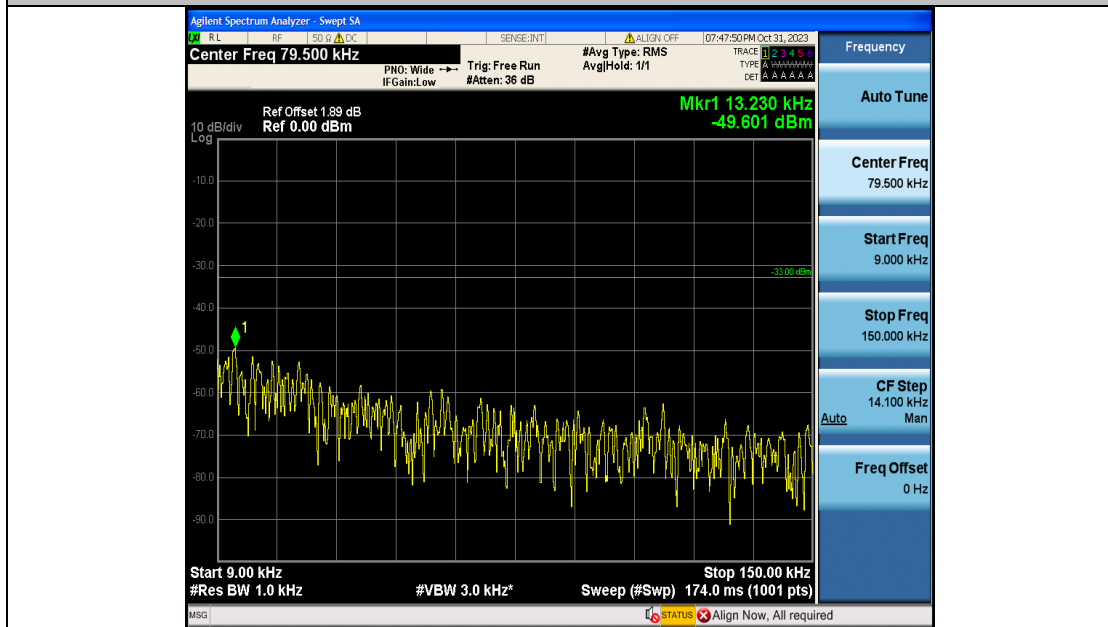

Band5_10MHz_16QAM_20450_50RB#0_0.009~0.15_0.009~0.15