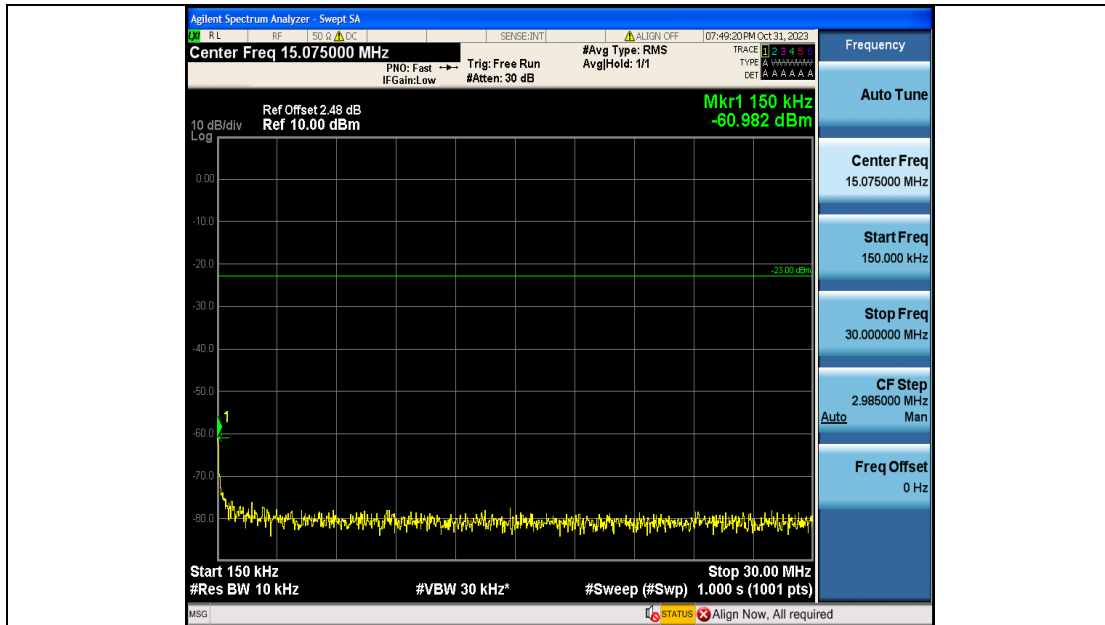

Band5\_10MHz\_QPSK\_20525\_50RB#0\_30~1000\_30~1000

Band5\_10MHz\_QPSK\_20525\_50RB#0\_1000~3000\_1000~3000

Band5\_10MHz\_QPSK\_20525\_50RB#0\_3000~10000\_3000~10000

Band5\_10MHz\_16QAM\_20525\_50RB#0\_0.009~0.15\_0.009~0.15