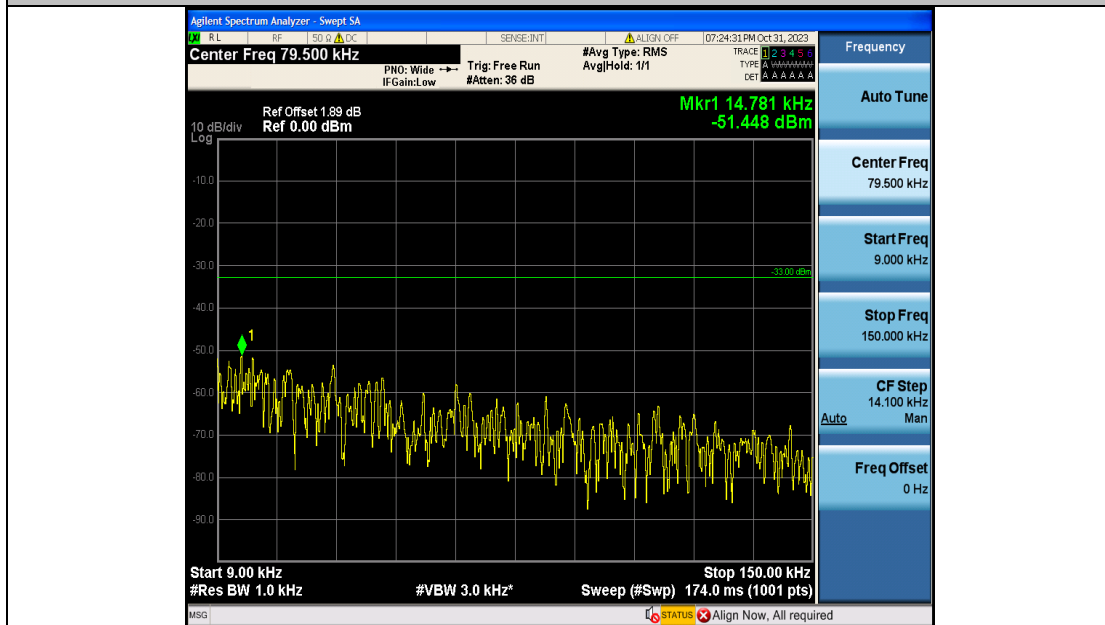

Band5_3MHz_16QAM_20635_15RB#0_0.009~0.15_0.009~0.15