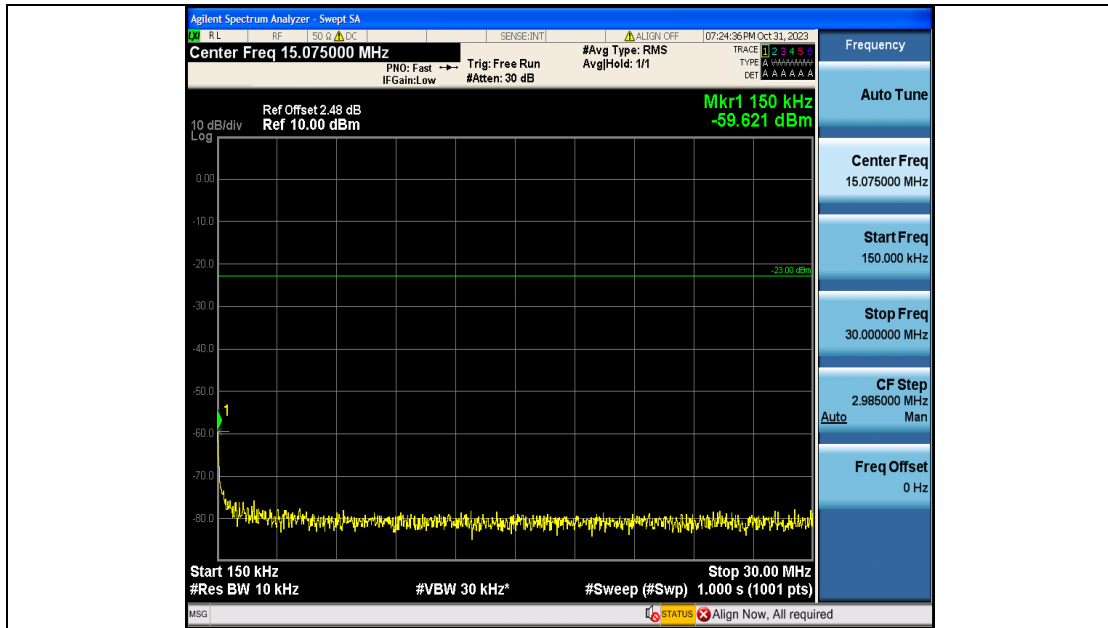

Band5_3MHz_16QAM_20635_15RB#0_0.15~30_0.15~30