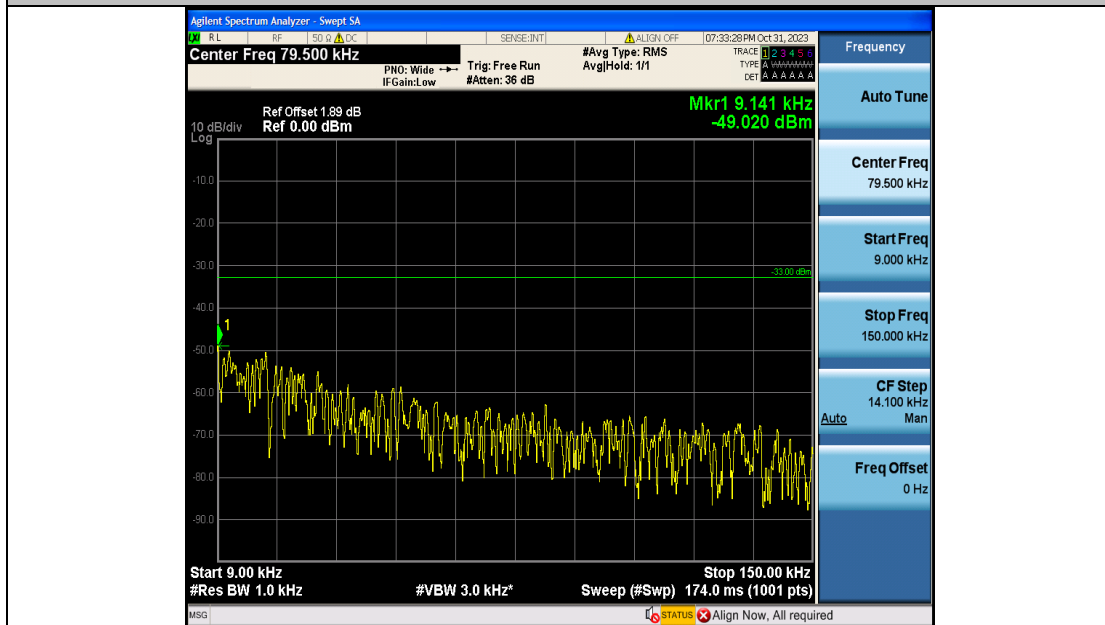

Band5_5MHz_16QAM_20425_25RB#0_0.009~0.15_0.009~0.15