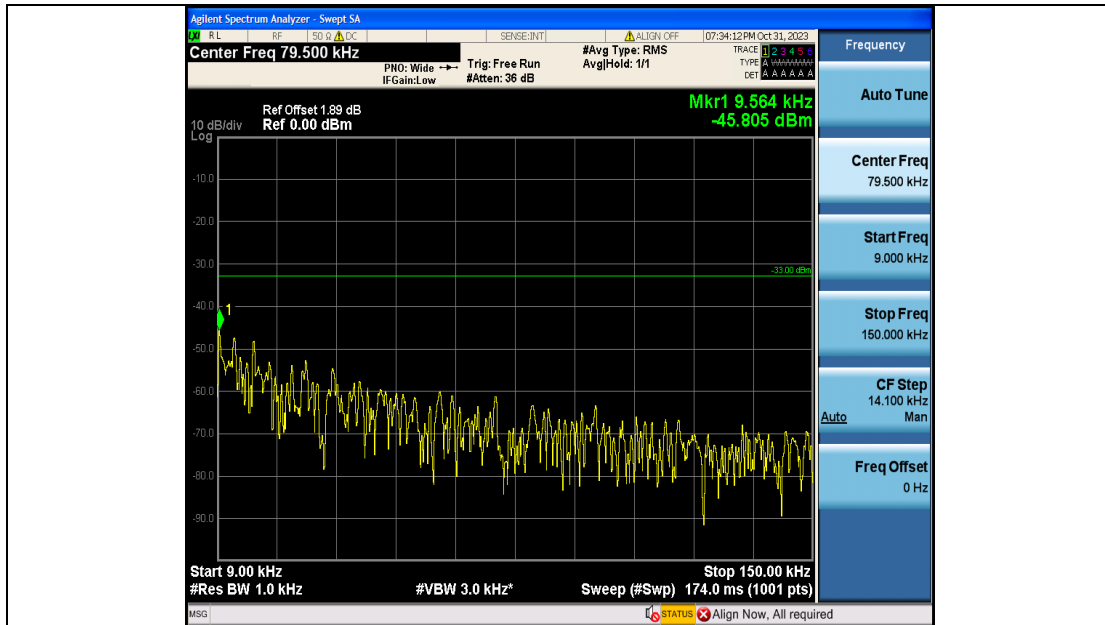

Band5\_5MHz\_16QAM\_20425\_25RB#0\_0.15~30\_0.15~30

Band5\_5MHz\_16QAM\_20425\_25RB#0\_30~1000\_30~1000

Band5\_5MHz\_16QAM\_20425\_25RB#0\_1000~3000\_1000~3000

Band5\_5MHz\_16QAM\_20425\_25RB#0\_3000~10000\_3000~10000