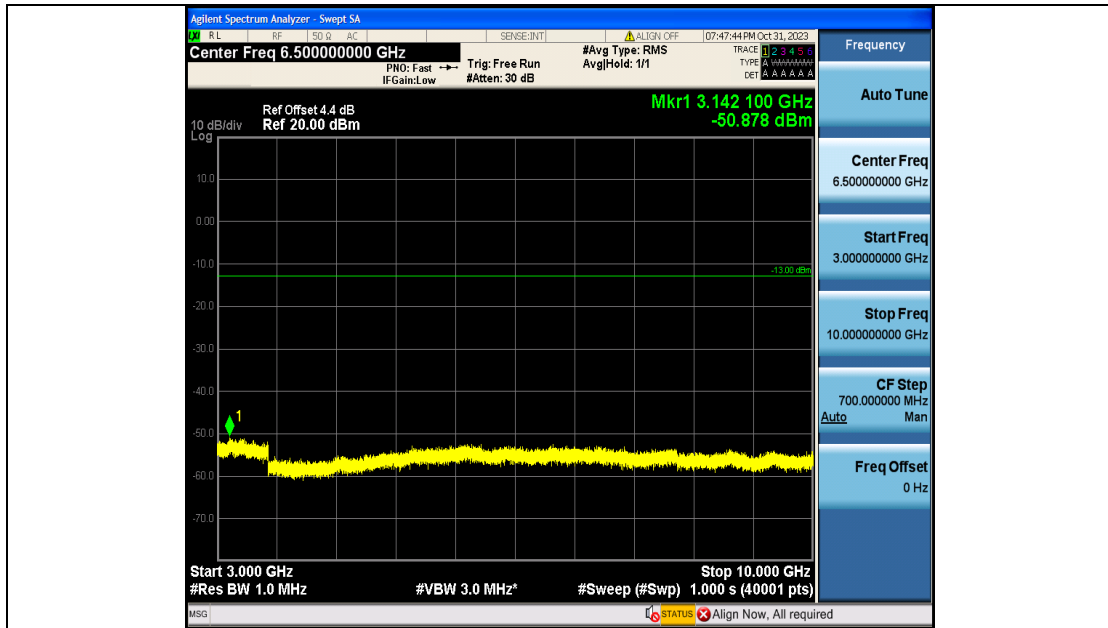

Band5\_10MHz\_QPSK\_20450\_50RB#0\_0.009~0.15\_0.009~0.15

Band5\_10MHz\_QPSK\_20450\_50RB#0\_0.15~30\_0.15~30

Band5\_10MHz\_QPSK\_20450\_50RB#0\_30~1000\_30~1000

Band5\_10MHz\_QPSK\_20450\_50RB#0\_1000~3000\_1000~3000