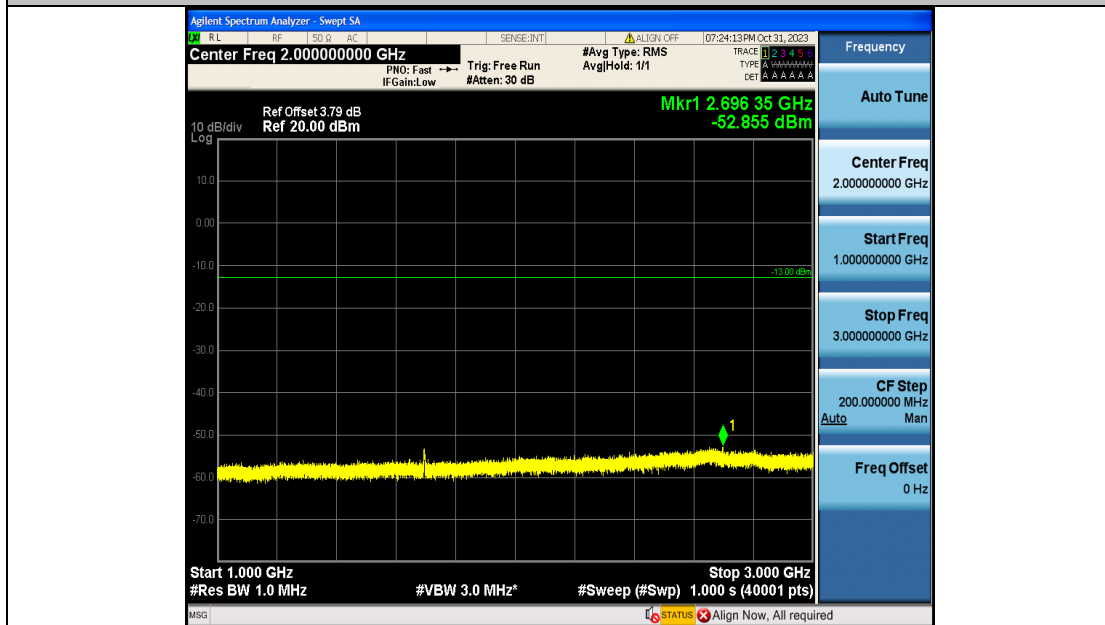

Band5\_3MHz\_QPSK\_20635\_15RB#0\_0.009~0.15\_0.009~0.15

Band5\_3MHz\_QPSK\_20635\_15RB#0\_0.15~30\_0.15~30

Band5\_3MHz\_QPSK\_20635\_15RB#0\_30~1000\_30~1000

Band5\_3MHz\_QPSK\_20635\_15RB#0\_1000~3000\_1000~3000