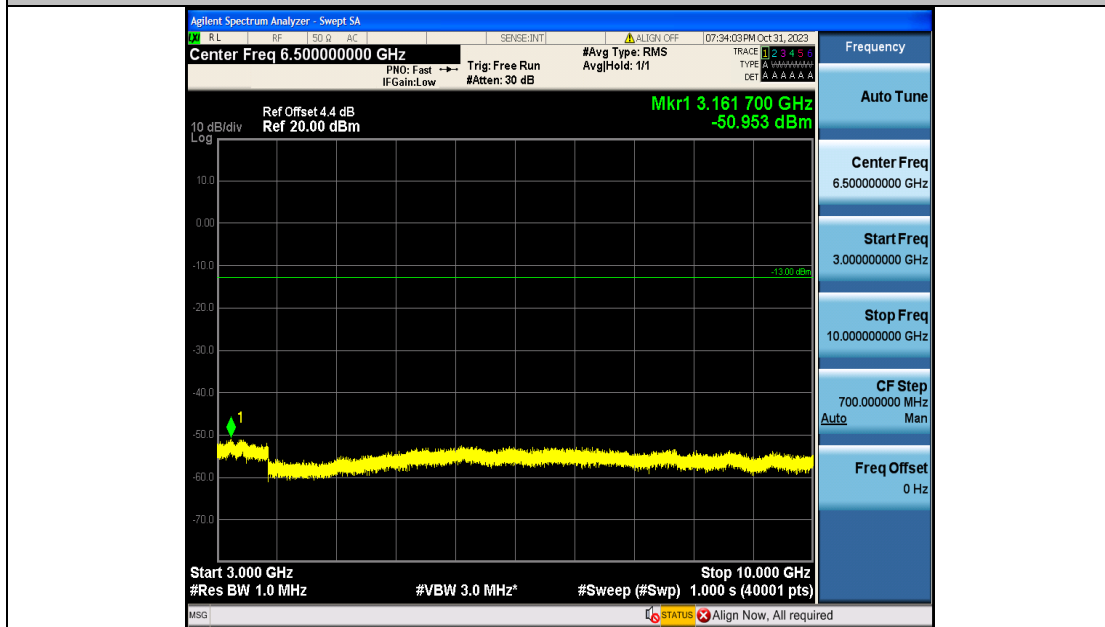

Band5\_5MHz\_QPSK\_20425\_25RB#0\_30~1000\_30~1000

Band5\_5MHz\_QPSK\_20425\_25RB#0\_1000~3000\_1000~3000

Band5\_5MHz\_QPSK\_20425\_25RB#0\_3000~10000\_3000~10000

Band5\_5MHz\_16QAM\_20425\_25RB#0\_0.009~0.15\_0.009~0.15

Band5\_5MHz\_16QAM\_20425\_25RB#0\_0.15~30\_0.15~30

Band5\_5MHz\_16QAM\_20425\_25RB#0\_30~1000\_30~1000

Band5\_5MHz\_16QAM\_20425\_25RB#0\_1000~3000\_1000~3000

Band5\_5MHz\_16QAM\_20425\_25RB#0\_3000~10000\_3000~10000