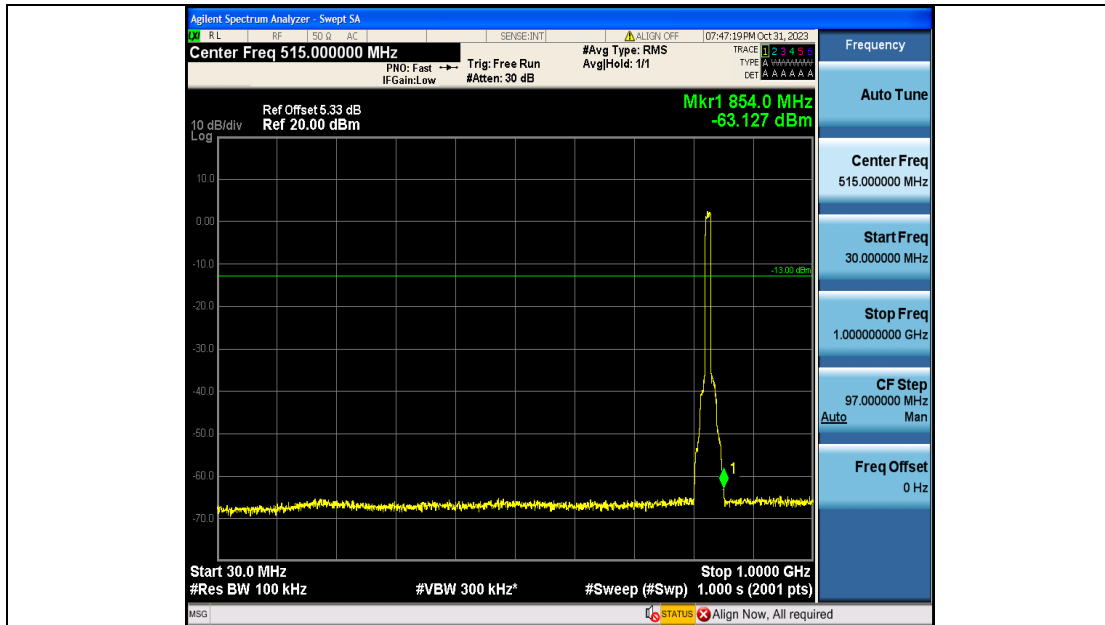

Band5_10MHz_QPSK_20450_50RB#0_30~1000_30~1000