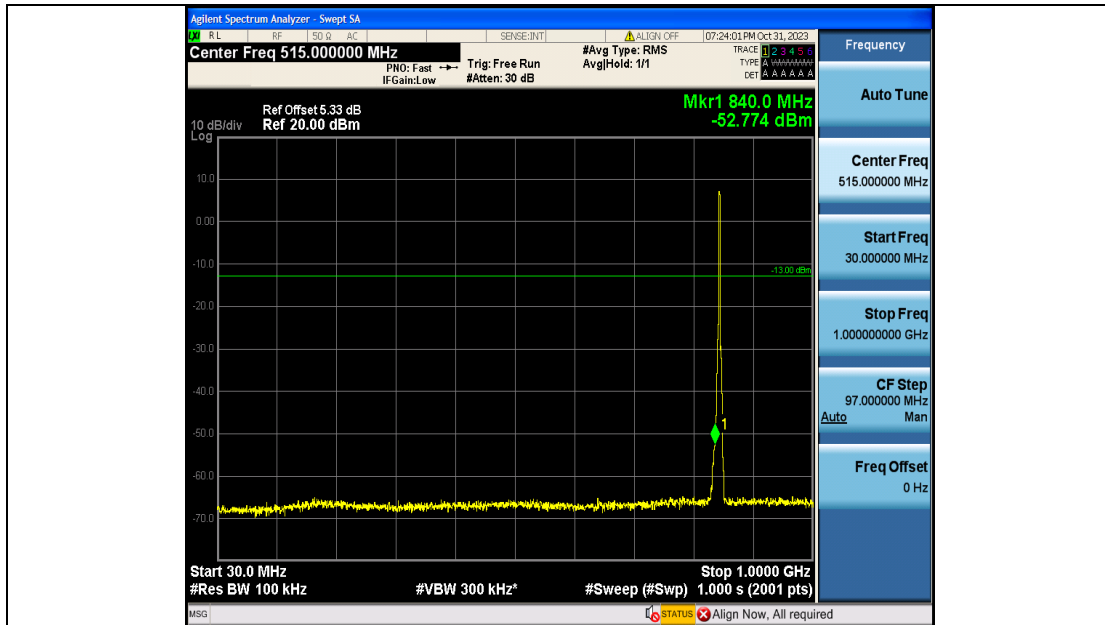

Band5\_3MHz\_QPSK\_20635\_15RB#0\_0.009~0.15\_0.009~0.15

Band5\_3MHz\_QPSK\_20635\_15RB#0\_0.15~30\_0.15~30

Band5\_3MHz\_QPSK\_20635\_15RB#0\_30~1000\_30~1000

Band5\_3MHz\_QPSK\_20635\_15RB#0\_1000~3000\_1000~3000