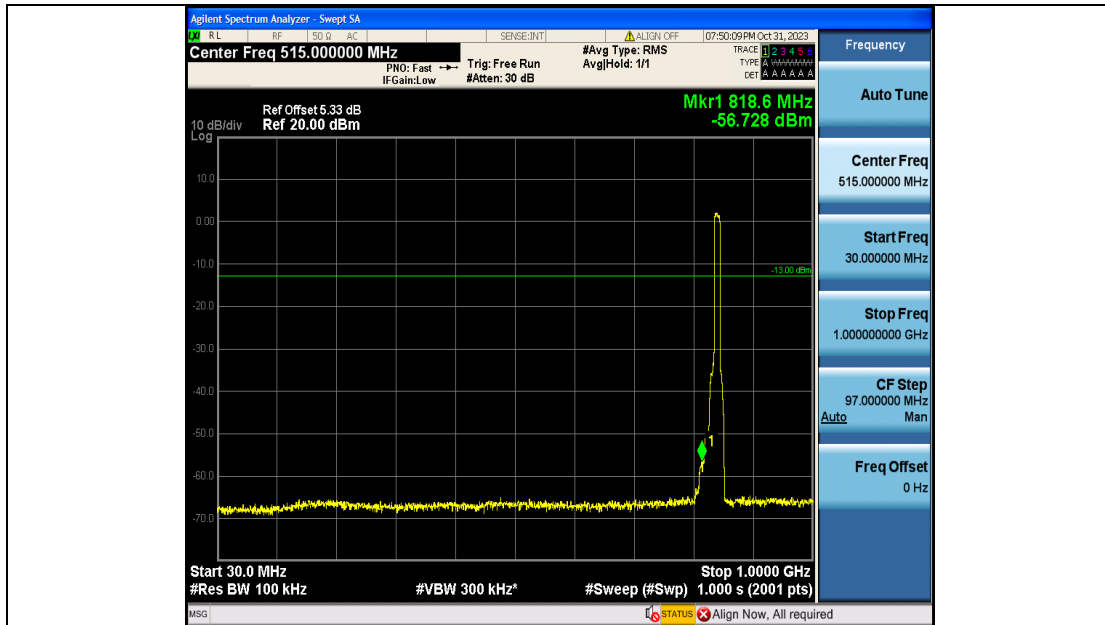

Band5_10MHz_QPSK_20600_50RB#0_30~1000_30~1000