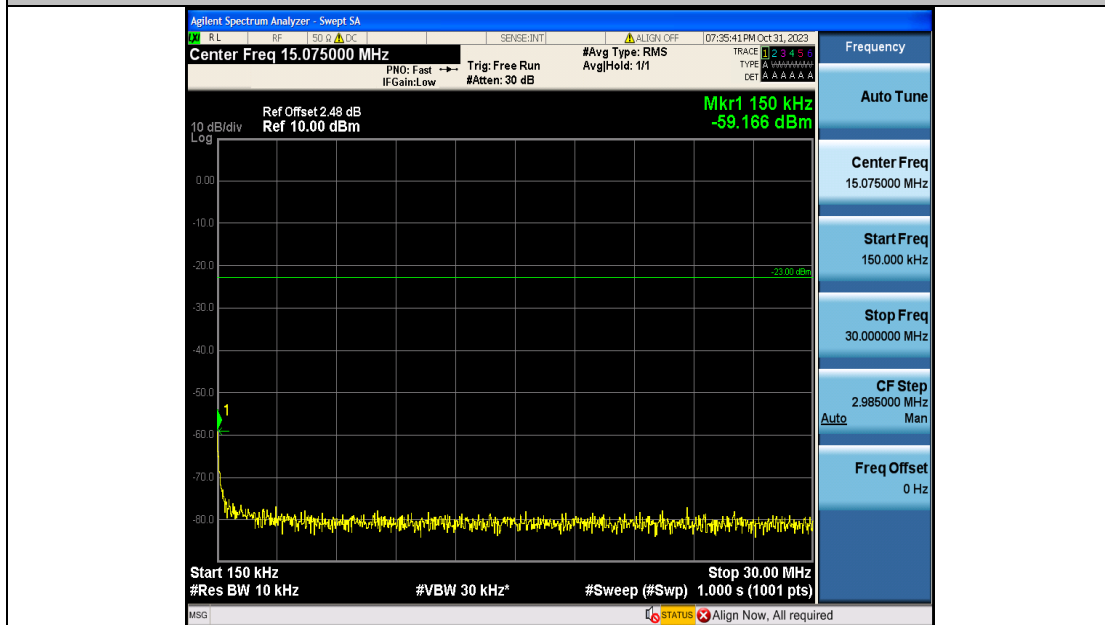

Band5_5MHz_QPSK_20625_25RB#0_0.15~30_0.15~30