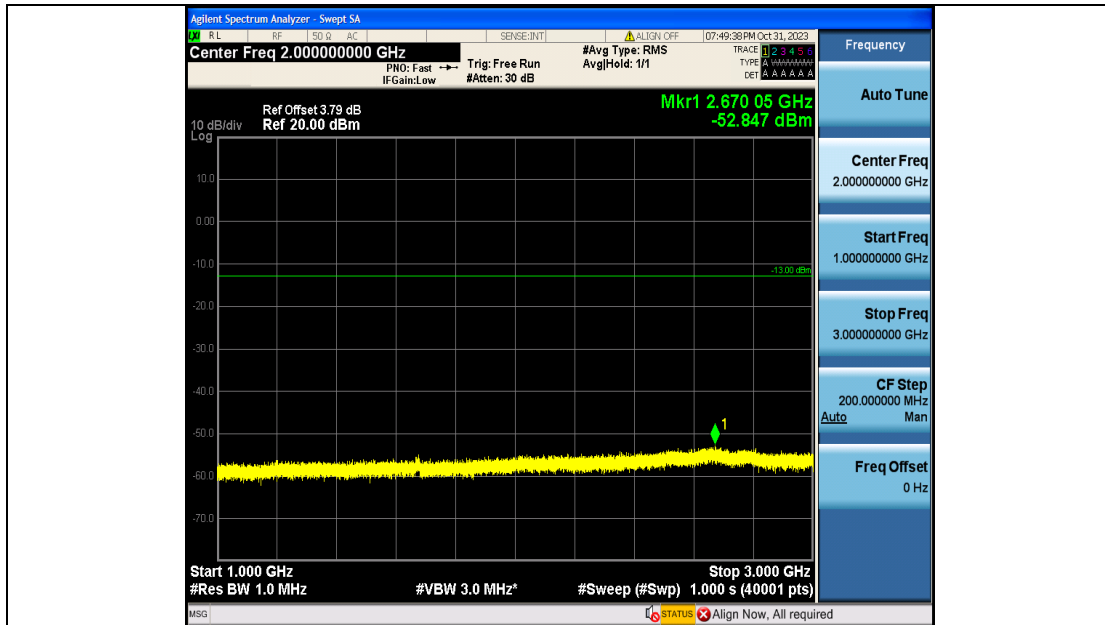

Band5_10MHz_16QAM_20525_50RB#0_1000~3000_1000~3000