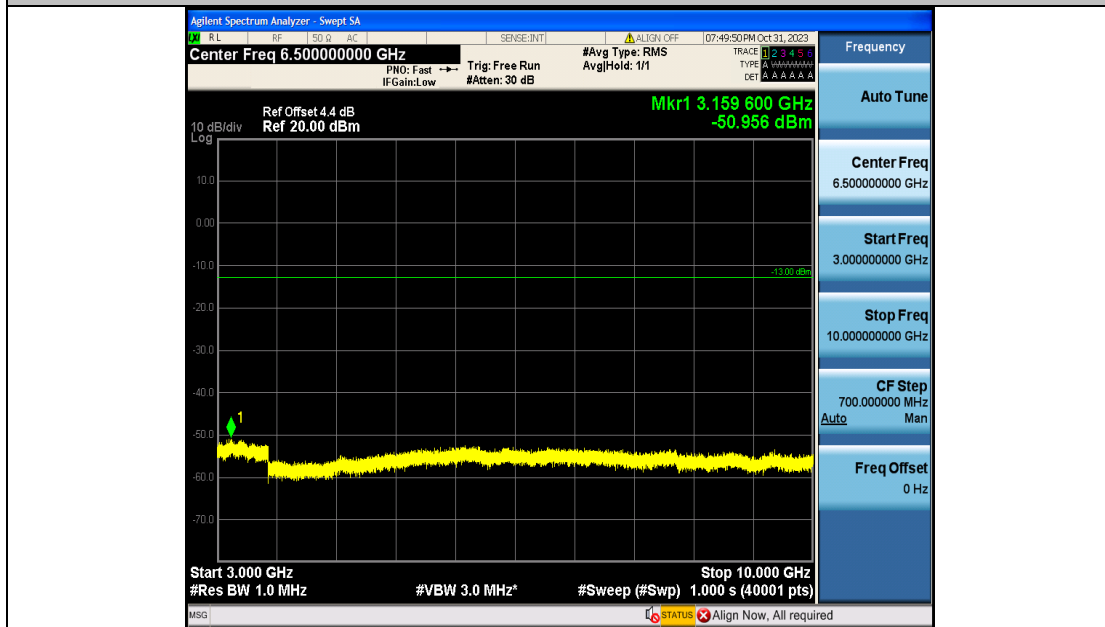

Band5_10MHz_16QAM_20525_50RB#0_3000~10000_3000~10000