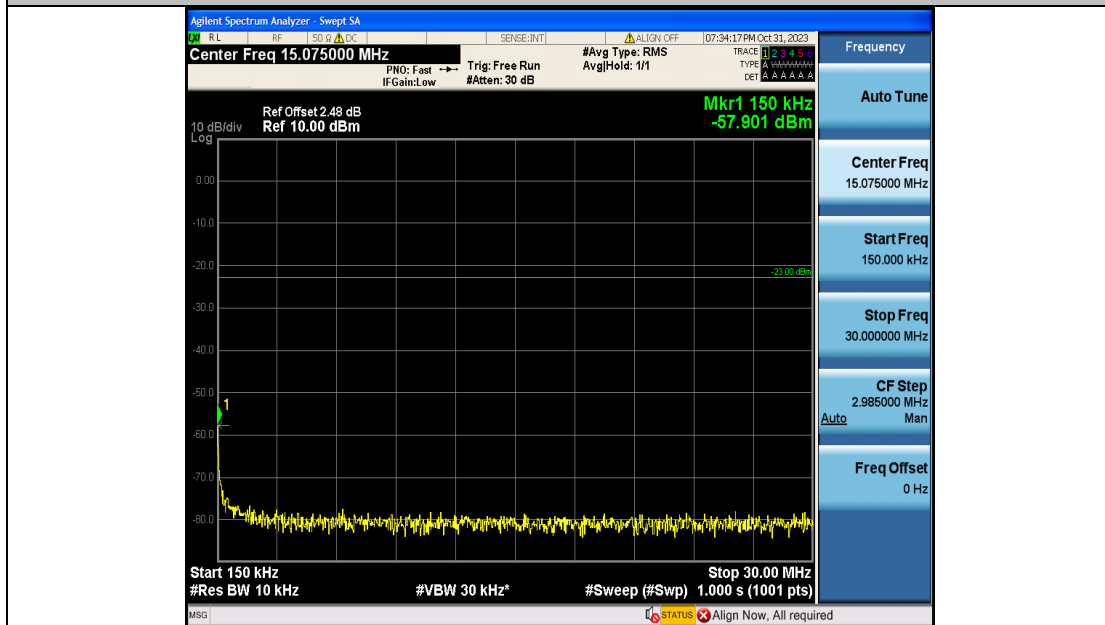

Band5_5MHz_QPSK_20525_25RB#0_0.15~30_0.15~30