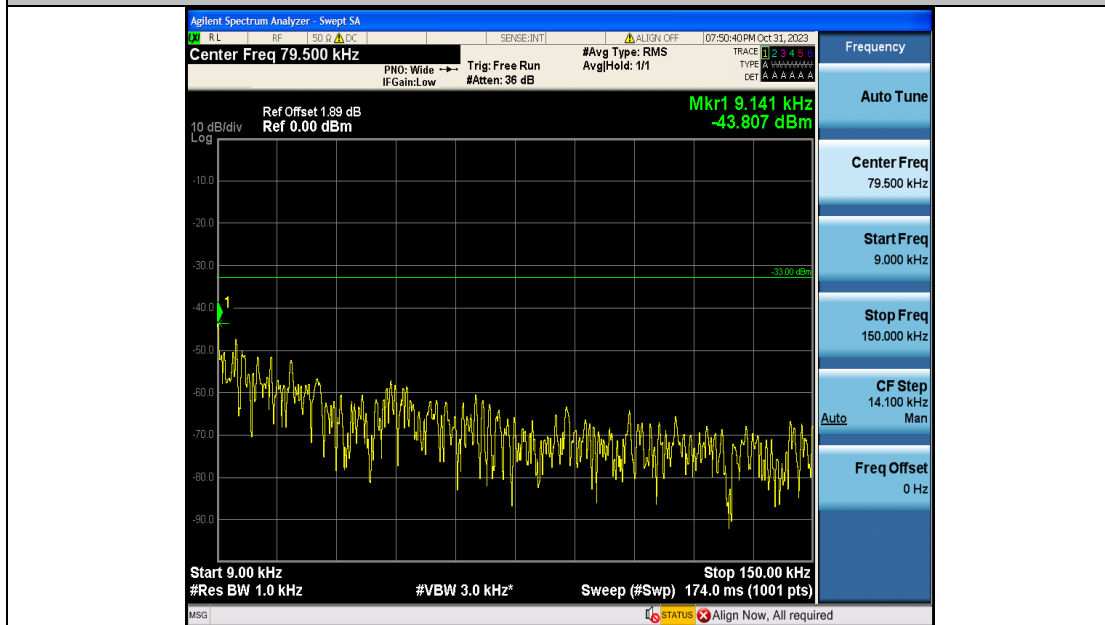

Band5_10MHz_16QAM_20600_50RB#0_0.009~0.15_0.009~0.15