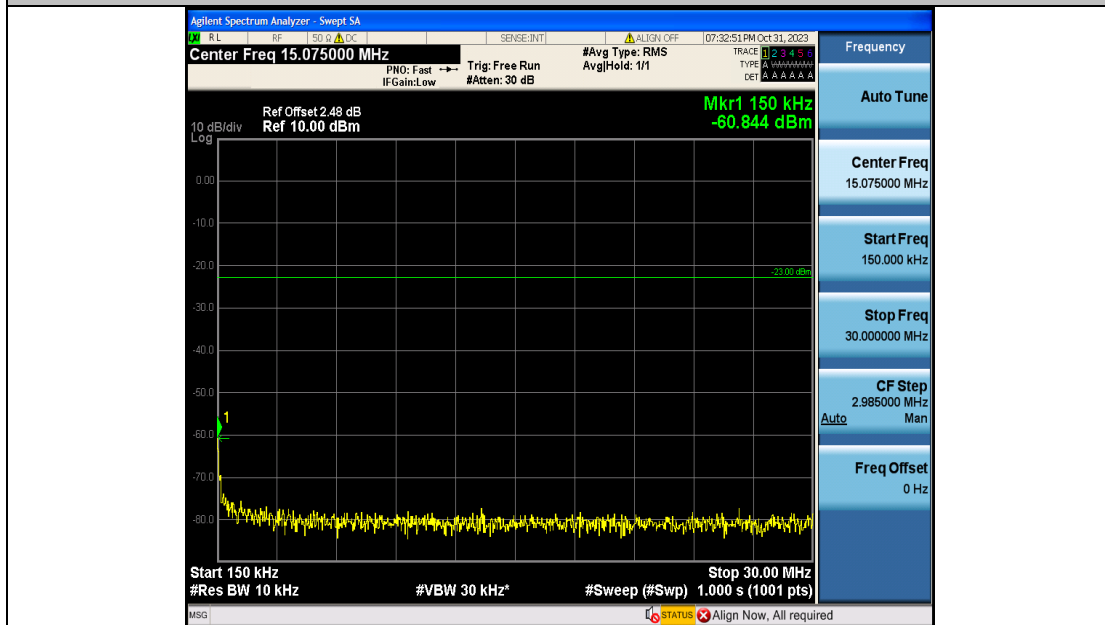

Band5_5MHz_QPSK_20425_25RB#0_0.15~30_0.15~30