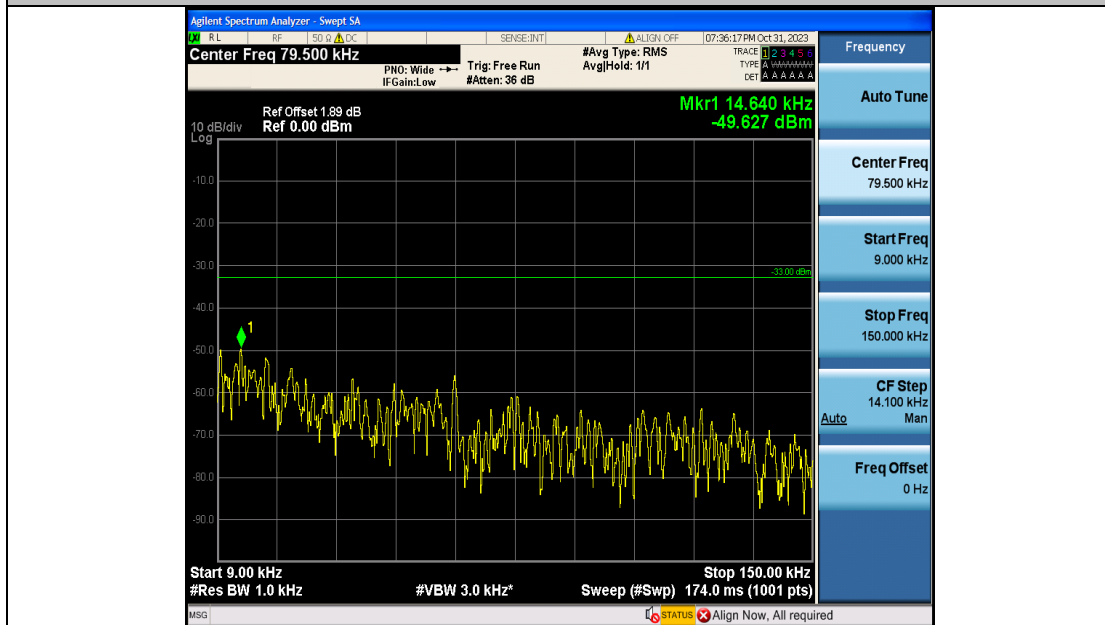

Band5_5MHz_16QAM_20625_25RB#0_0.009~0.15_0.009~0.15