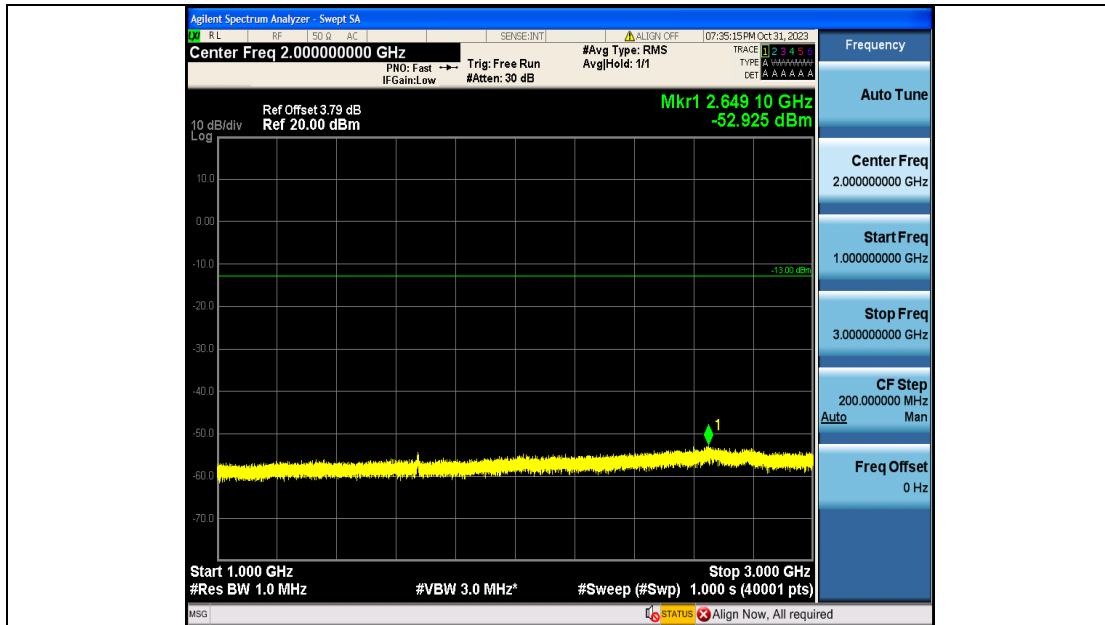

Band5\_5MHz\_QPSK\_20525\_25RB#0\_3000~10000\_3000~10000

Band5\_5MHz\_16QAM\_20525\_25RB#0\_0.009~0.15\_0.009~0.15

Band5\_5MHz\_16QAM\_20525\_25RB#0\_0.15~30\_0.15~30

Band5\_5MHz\_16QAM\_20525\_25RB#0\_30~1000\_30~1000