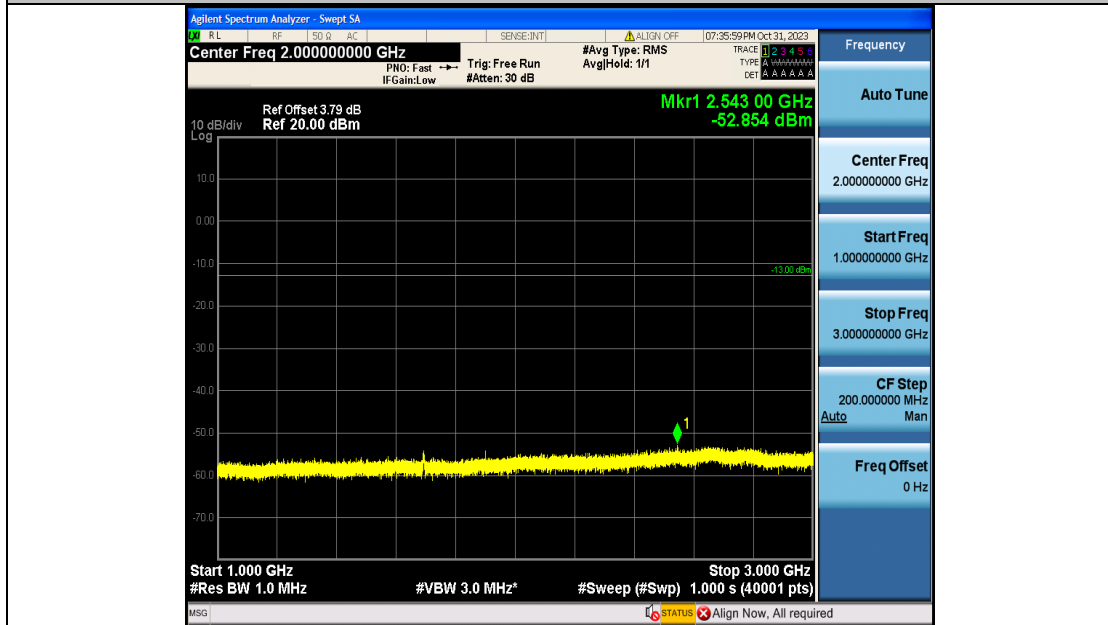

Band5_5MHz_QPSK_20625_25RB#0_1000~3000_1000~3000