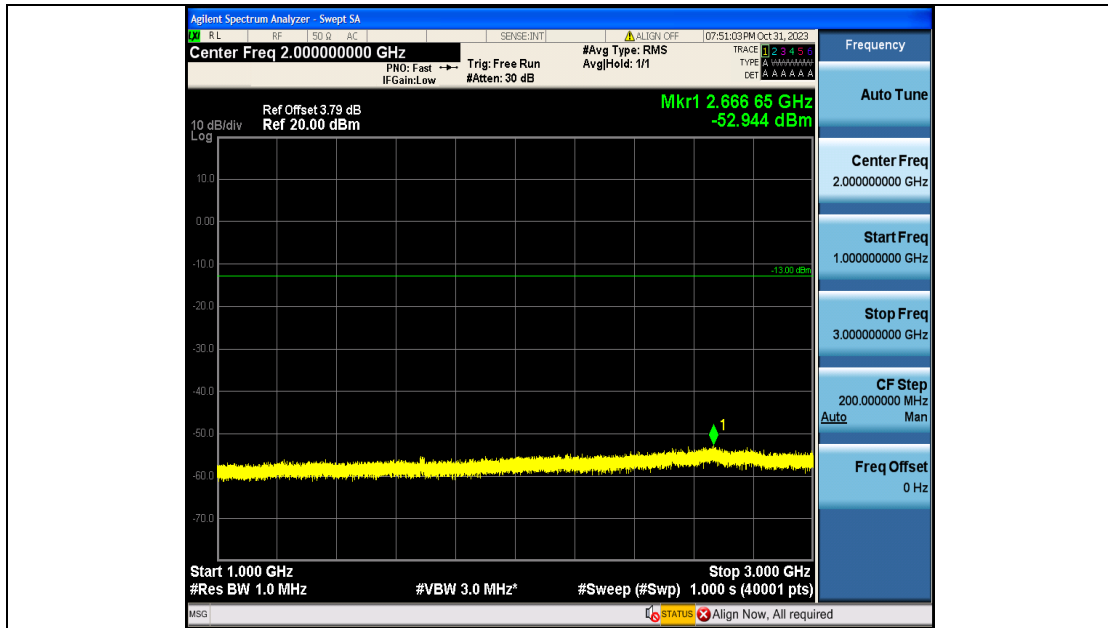

Band5\_10MHz\_QPSK\_20600\_50RB#0\_3000~10000\_3000~10000

Band5\_10MHz\_16QAM\_20600\_50RB#0\_0.009~0.15\_0.009~0.15

Band5\_10MHz\_16QAM\_20600\_50RB#0\_0.15~30\_0.15~30

Band5\_10MHz\_16QAM\_20600\_50RB#0\_30~1000\_30~1000