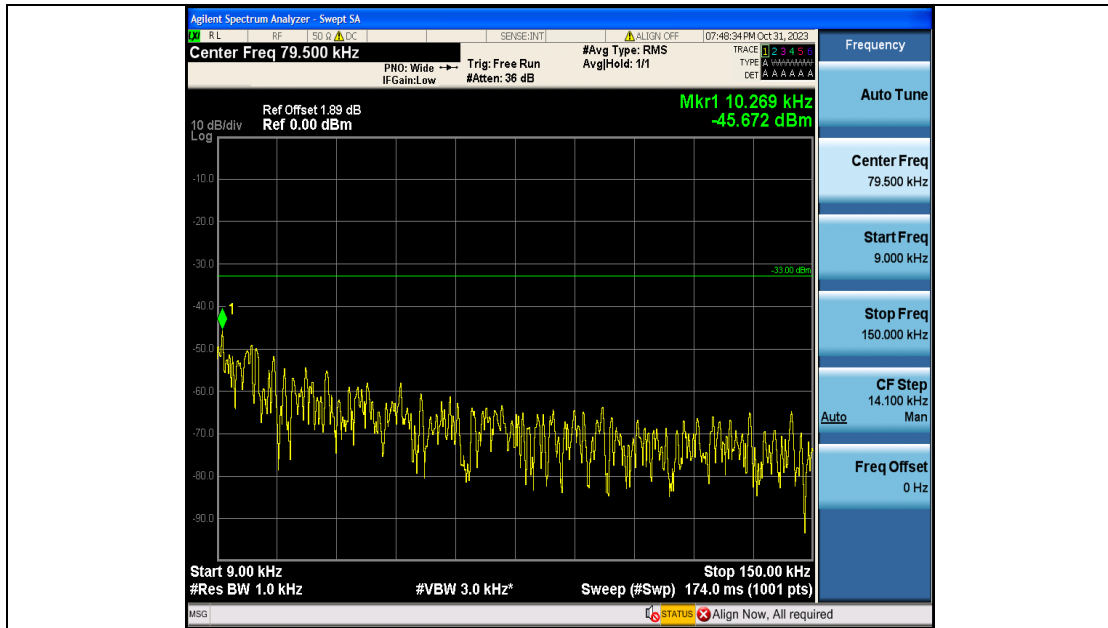

Band5_10MHz_QPSK_20525_50RB#0_0.009~0.15_0.009~0.15