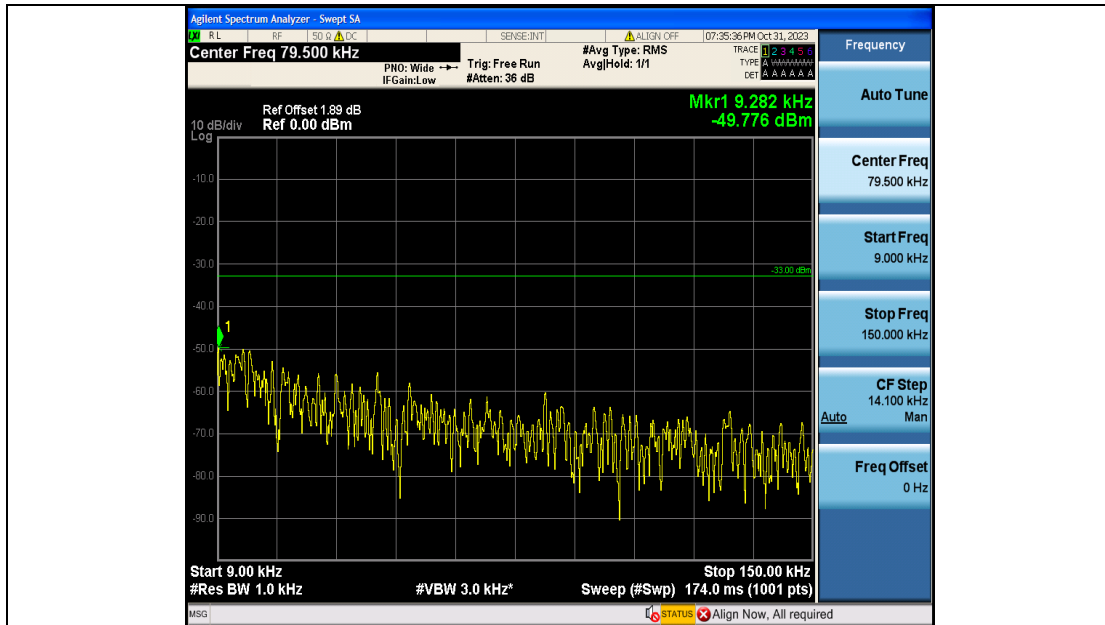

Band5_5MHz_QPSK_20625_25RB#0_0.009~0.15_0.009~0.15