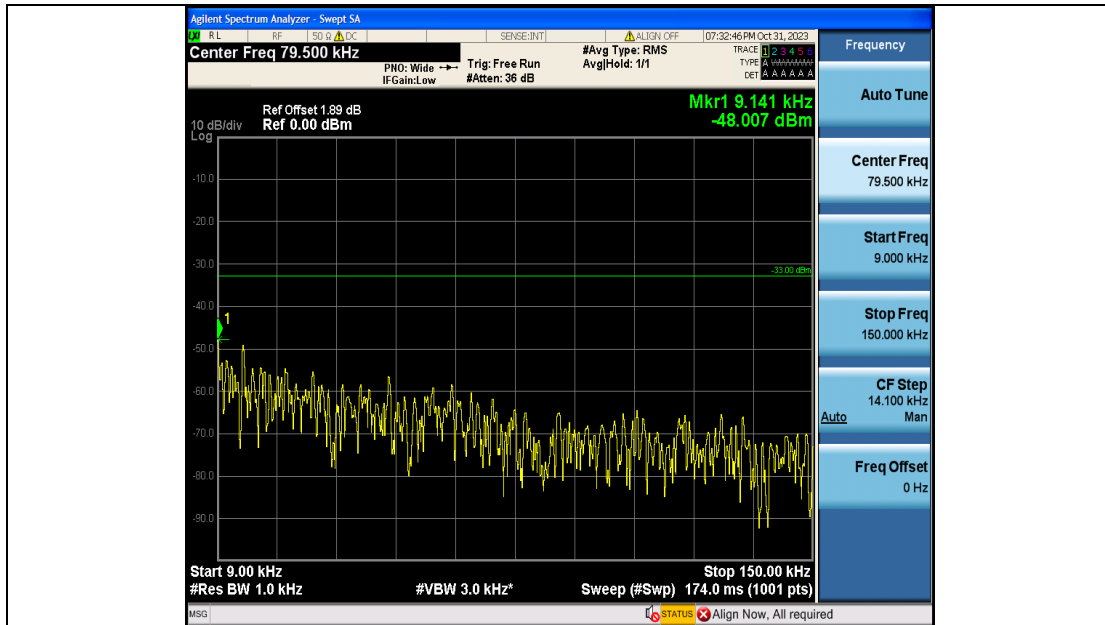

Band5_5MHz_QPSK_20425_25RB#0_0.009~0.15_0.009~0.15