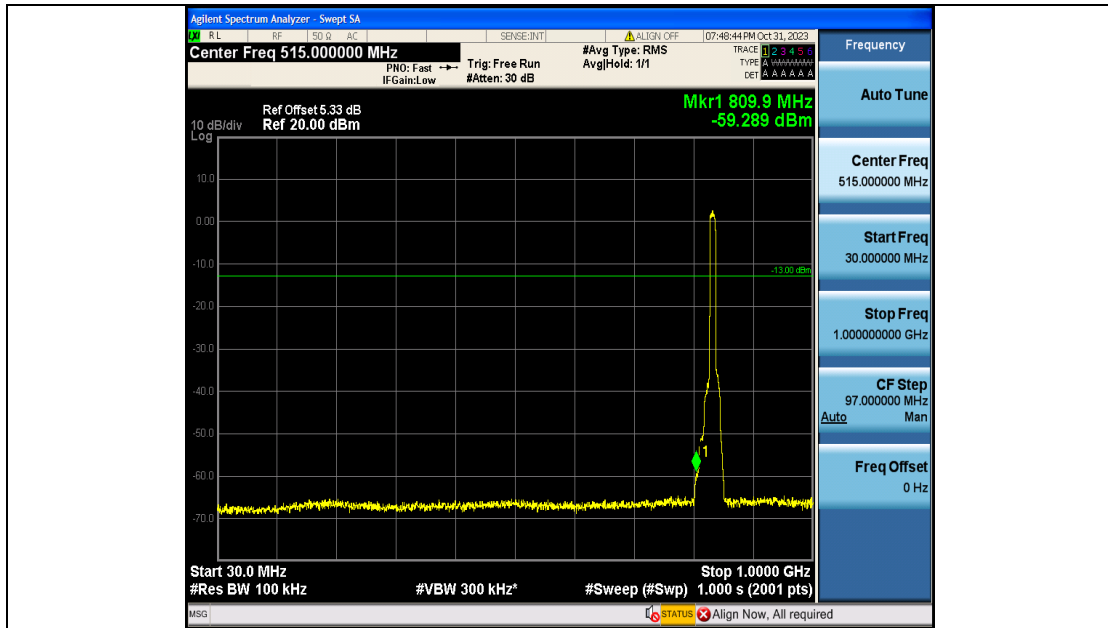

Band5\_10MHz\_16QAM\_20450\_50RB#0\_1000~3000\_1000~3000

Band5\_10MHz\_16QAM\_20450\_50RB#0\_3000~10000\_3000~10000

Band5\_10MHz\_QPSK\_20525\_50RB#0\_0.009~0.15\_0.009~0.15

Band5\_10MHz\_QPSK\_20525\_50RB#0\_0.15~30\_0.15~30