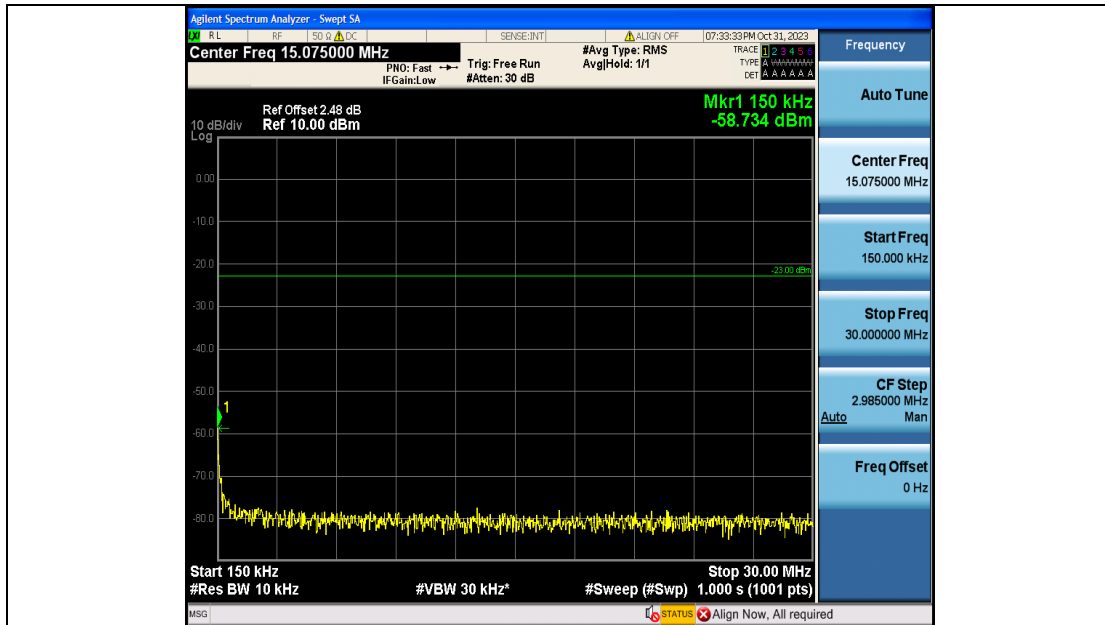

Band5\_5MHz\_QPSK\_20425\_25RB#0\_30~1000\_30~1000

Band5\_5MHz\_QPSK\_20425\_25RB#0\_1000~3000\_1000~3000

Band5\_5MHz\_QPSK\_20425\_25RB#0\_3000~10000\_3000~10000

Band5\_5MHz\_16QAM\_20425\_25RB#0\_0.009~0.15\_0.009~0.15