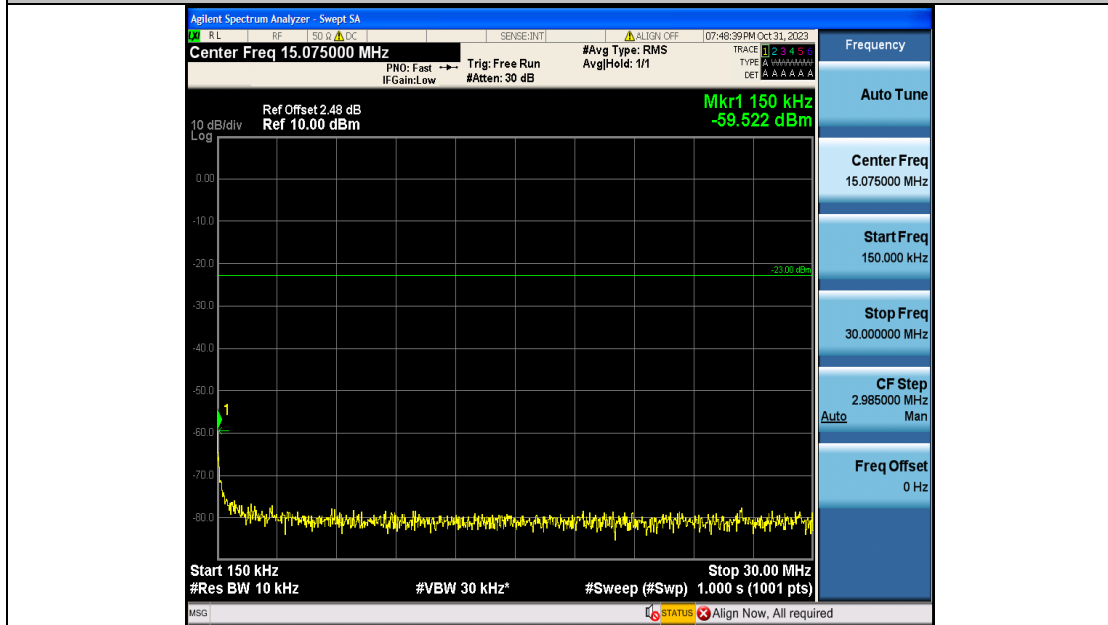

Band5_10MHz_QPSK_20525_50RB#0_0.15~30_0.15~30