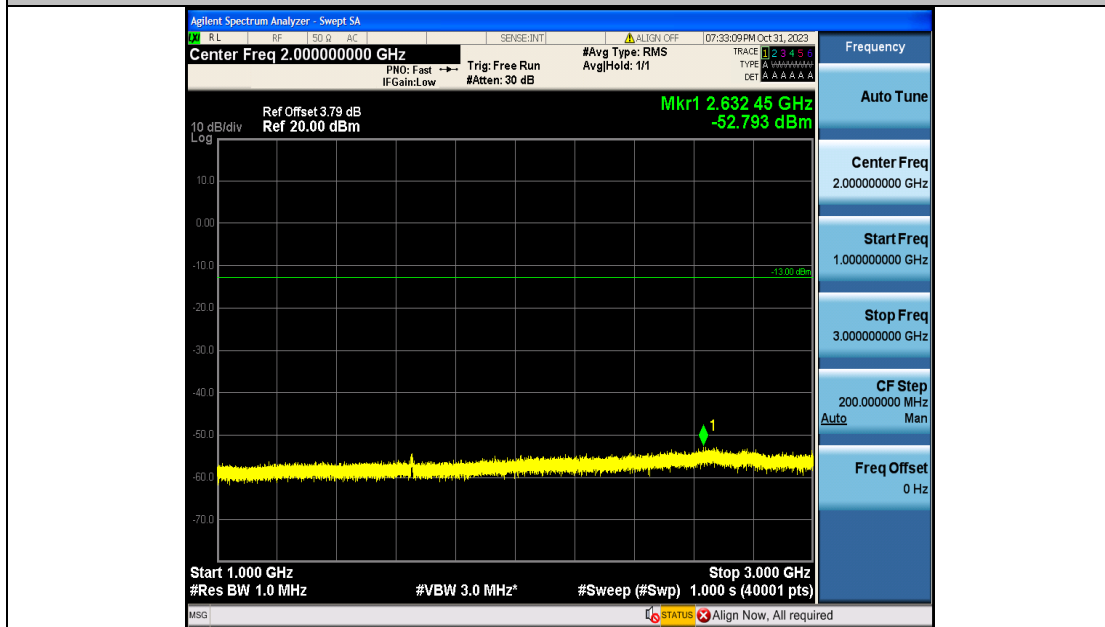

Band5_5MHz_QPSK_20425_25RB#0_1000~3000_1000~3000