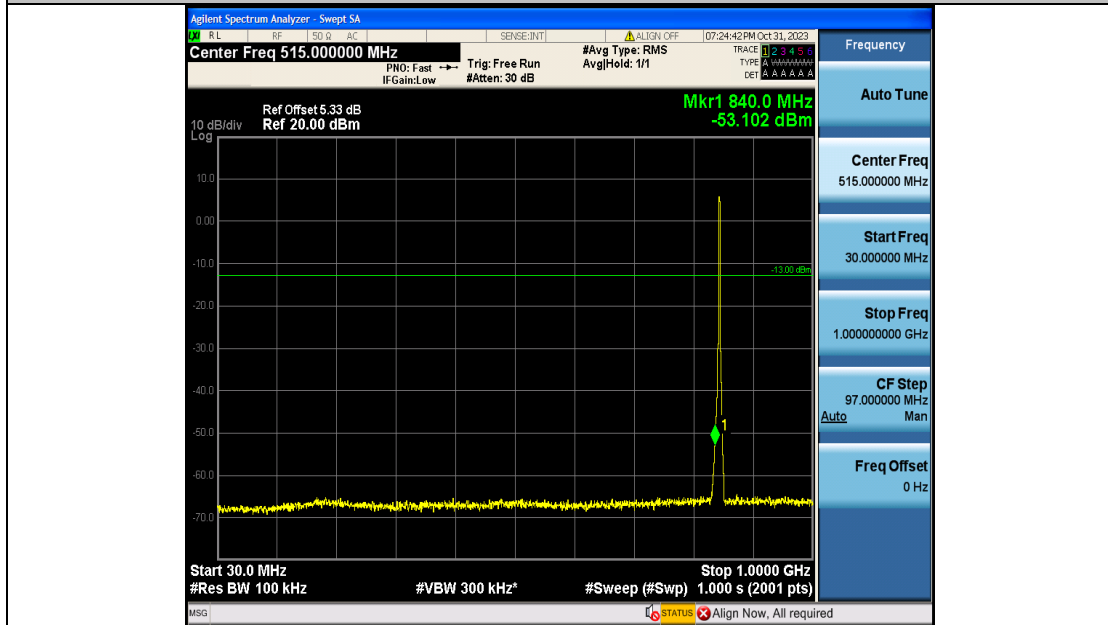

Band5_3MHz_16QAM_20635_15RB#0_30~1000_30~1000