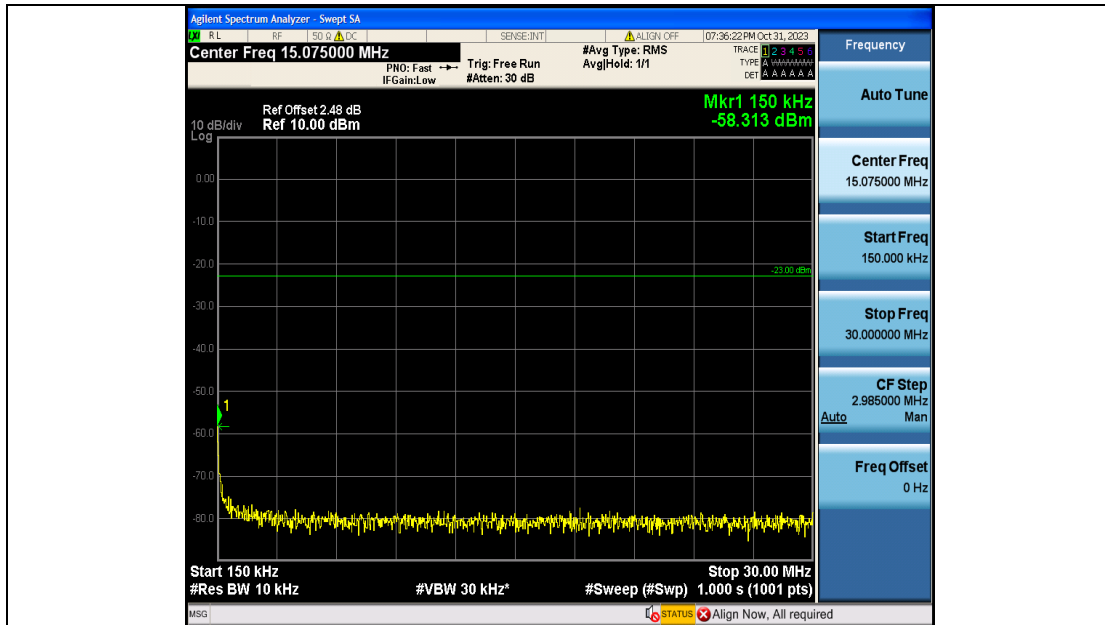

Band5\_5MHz\_QPSK\_20625\_25RB#0\_30~1000\_30~1000

Band5\_5MHz\_QPSK\_20625\_25RB#0\_1000~3000\_1000~3000

Band5\_5MHz\_QPSK\_20625\_25RB#0\_3000~10000\_3000~10000

Band5\_5MHz\_16QAM\_20625\_25RB#0\_0.009~0.15\_0.009~0.15