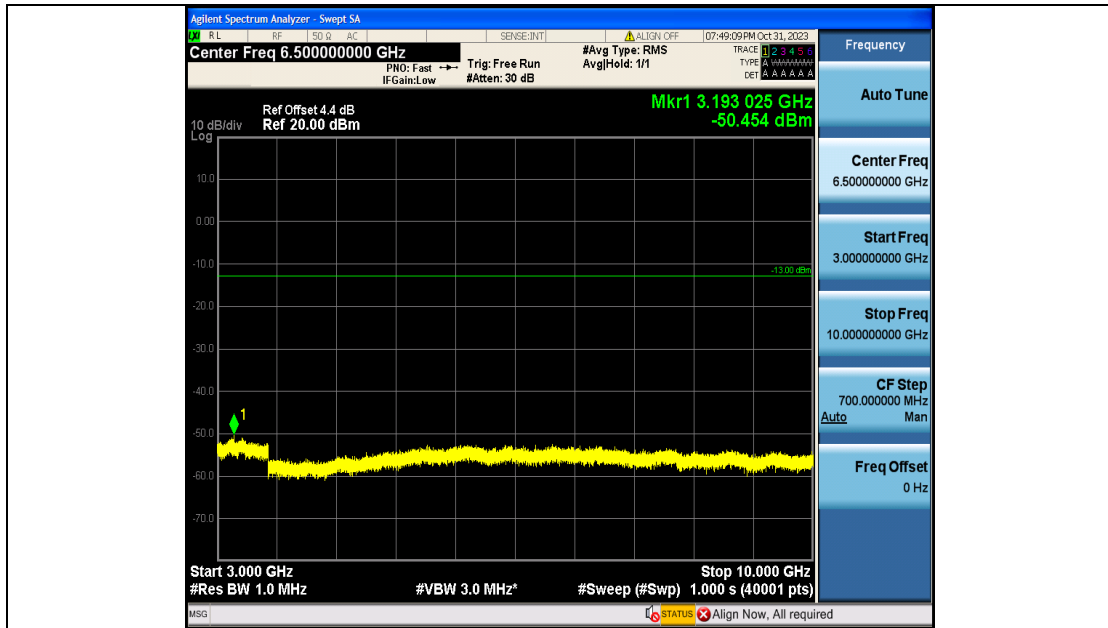

Band5_10MHz_QPSK_20525_50RB#0_3000~10000_3000~10000