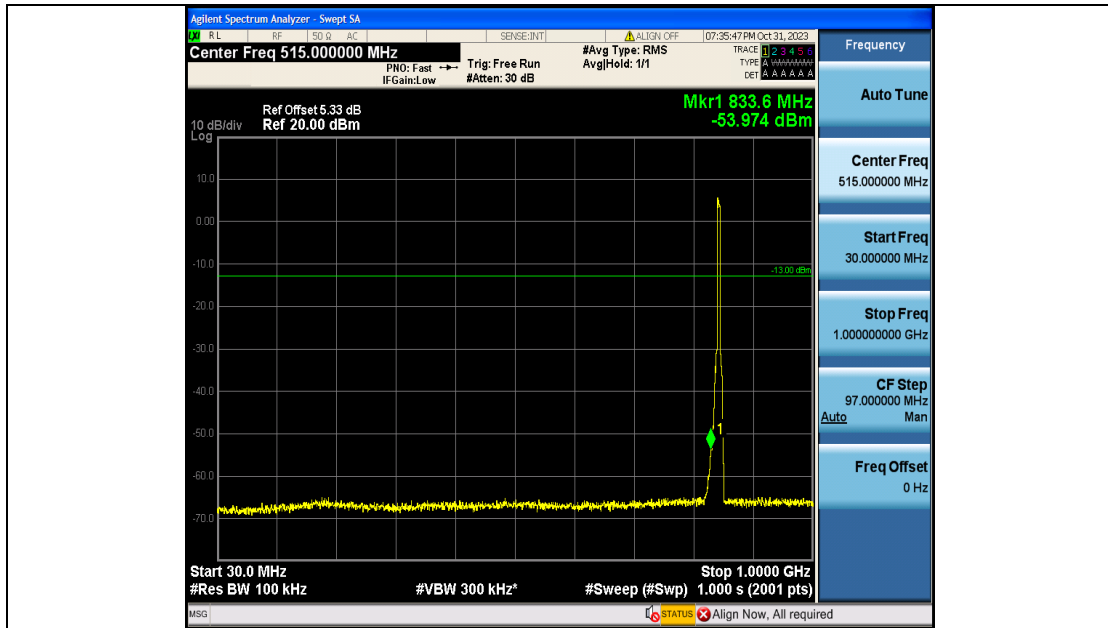

Band5\_5MHz\_16QAM\_20525\_25RB#0\_1000~3000\_1000~3000

Band5\_5MHz\_16QAM\_20525\_25RB#0\_3000~10000\_3000~10000

Band5\_5MHz\_QPSK\_20625\_25RB#0\_0.009~0.15\_0.009~0.15

Band5\_5MHz\_QPSK\_20625\_25RB#0\_0.15~30\_0.15~30