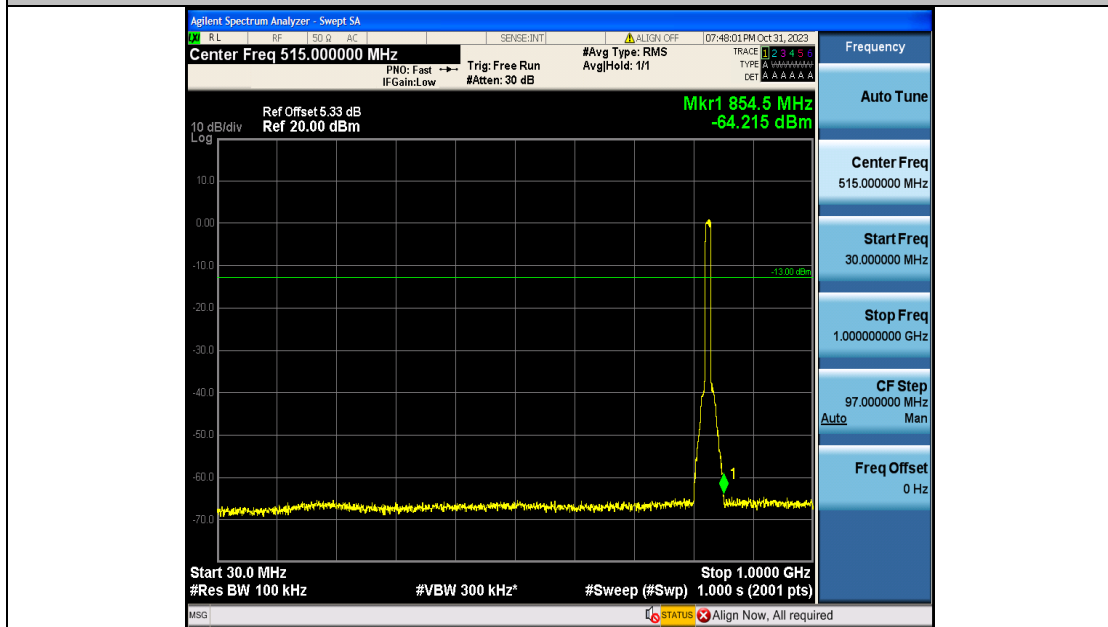

Band5_10MHz_16QAM_20450_50RB#0_30~1000_30~1000