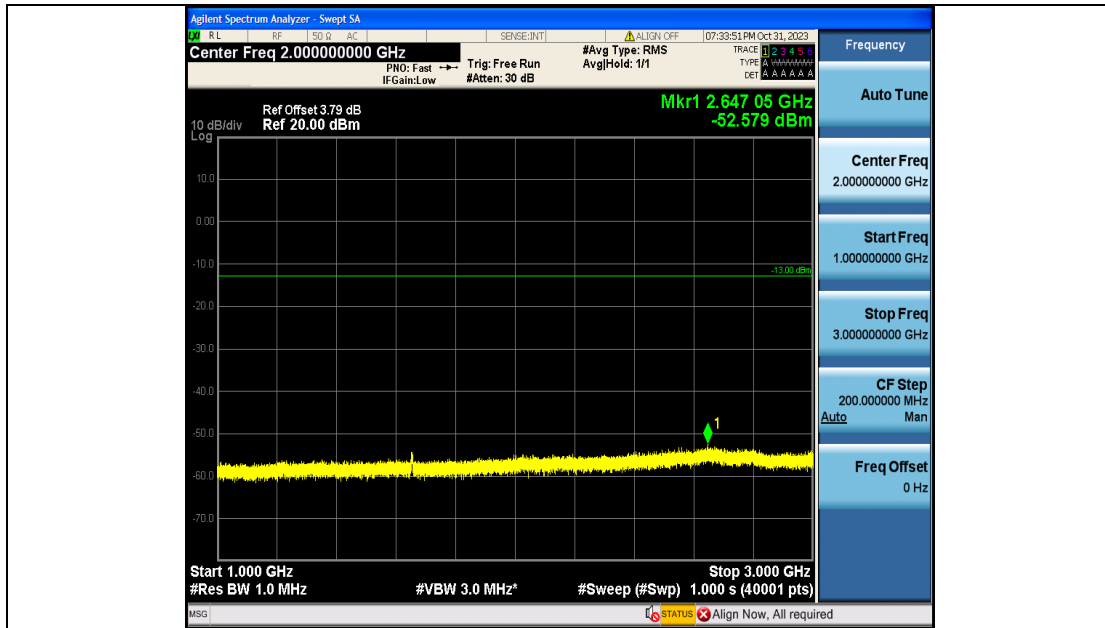

Band5_5MHz_16QAM_20425_25RB#0_1000~3000_1000~3000