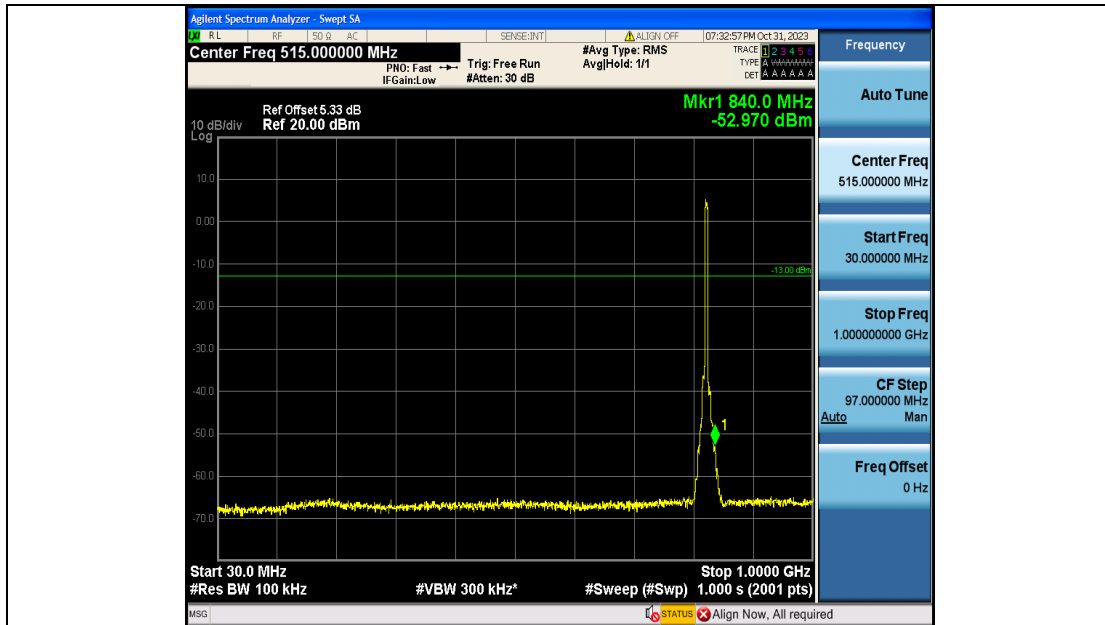

Band5\_3MHz\_16QAM\_20635\_15RB#0\_1000~3000\_1000~3000

Band5\_3MHz\_16QAM\_20635\_15RB#0\_3000~10000\_3000~10000

Band5\_5MHz\_QPSK\_20425\_25RB#0\_0.009~0.15\_0.009~0.15

Band5\_5MHz\_QPSK\_20425\_25RB#0\_0.15~30\_0.15~30