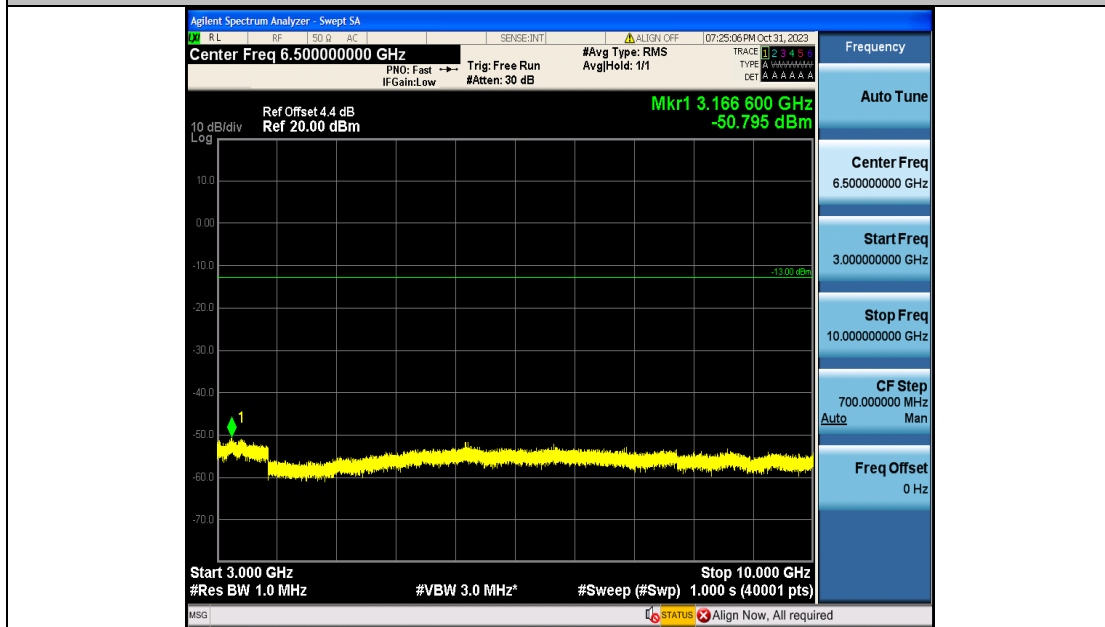

Band5_3MHz_16QAM_20635_15RB#0_3000~10000_3000~10000