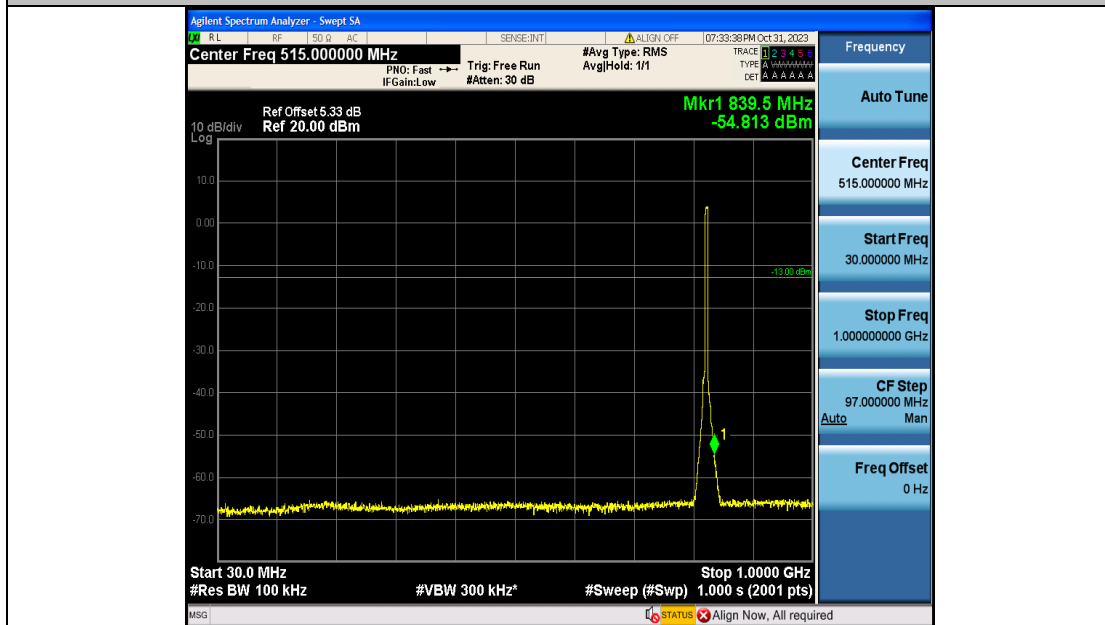

Band5_5MHz_16QAM_20425_25RB#0_30~1000_30~1000