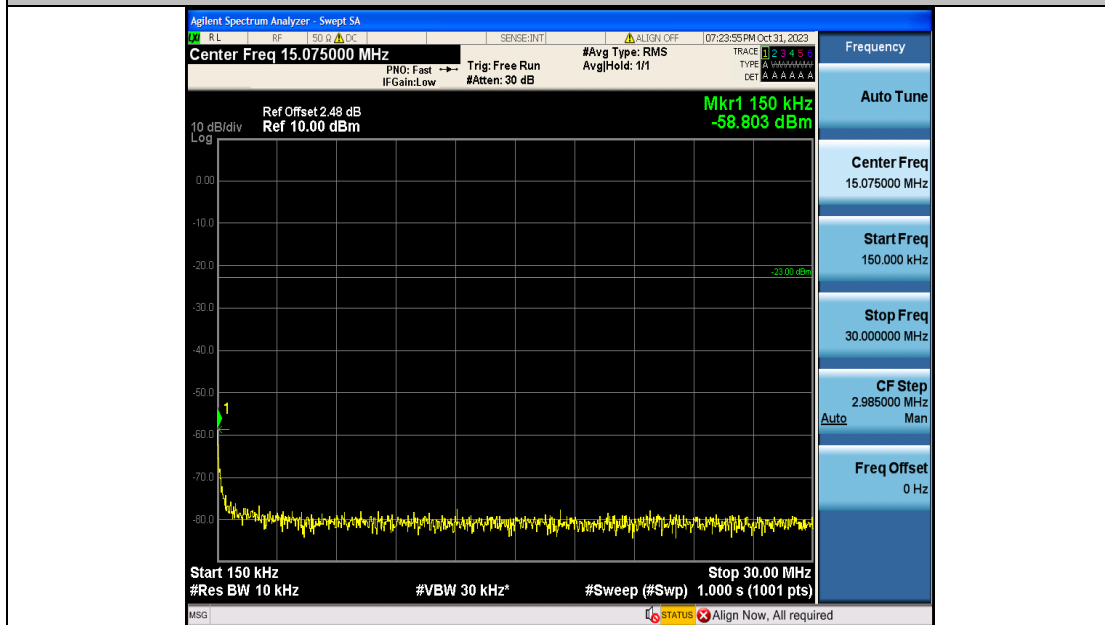

Band5\_3MHz\_QPSK\_20635\_15RB#0\_0.009~0.15\_0.009~0.15

Band5\_3MHz\_QPSK\_20635\_15RB#0\_0.15~30\_0.15~30

Band5\_3MHz\_QPSK\_20635\_15RB#0\_30~1000\_30~1000

Band5\_3MHz\_QPSK\_20635\_15RB#0\_1000~3000\_1000~3000