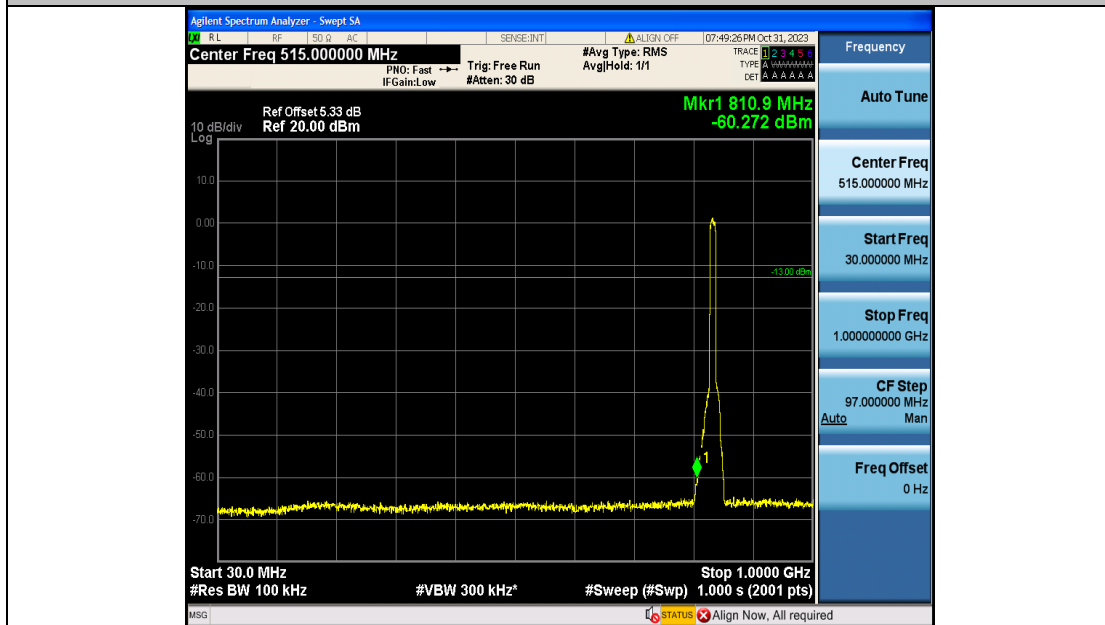

Band5_10MHz_16QAM_20525_50RB#0_30~1000_30~1000