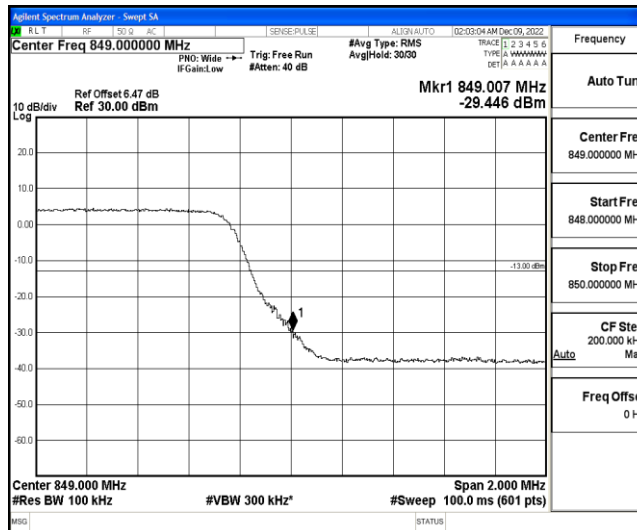

Band5-10MHz-QPSK-20450-50RB#0