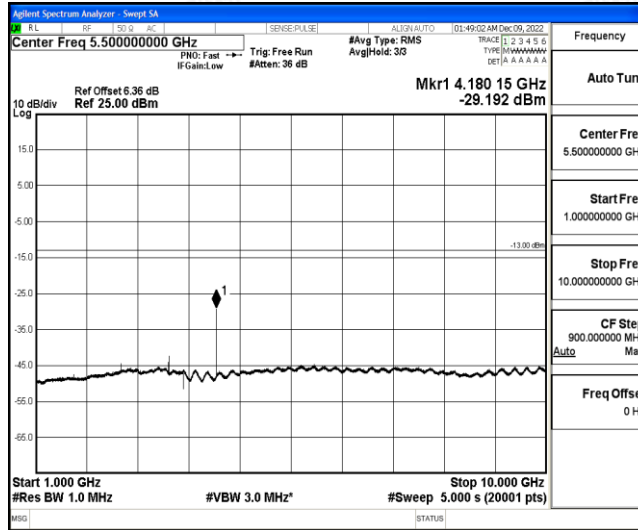

Band5-1.4MHz-QPSK-20525-1RB#0-Range2:0.15~30MHz

Band5-1.4MHz-QPSK-20525-1RB#0-Range3:30~1000MHz

Band5-1.4MHz-QPSK-20525-1RB#0-Range4:1000~10000MHz

Shenzhen LCS Compliance Testing Laboratory Ltd.
 Add: 101, 201 Bldg A & 301 Bldg C, Juji Industrial Park Yabianxueziwei, Shajing Street, Baoan District, Shenzhen, 518000, China
 Tel: +(86) 0755-82591330 | E-mail: webmaster@lcs-cert.com | Web: www.lcs-cert.com
 Scan code to check authenticity