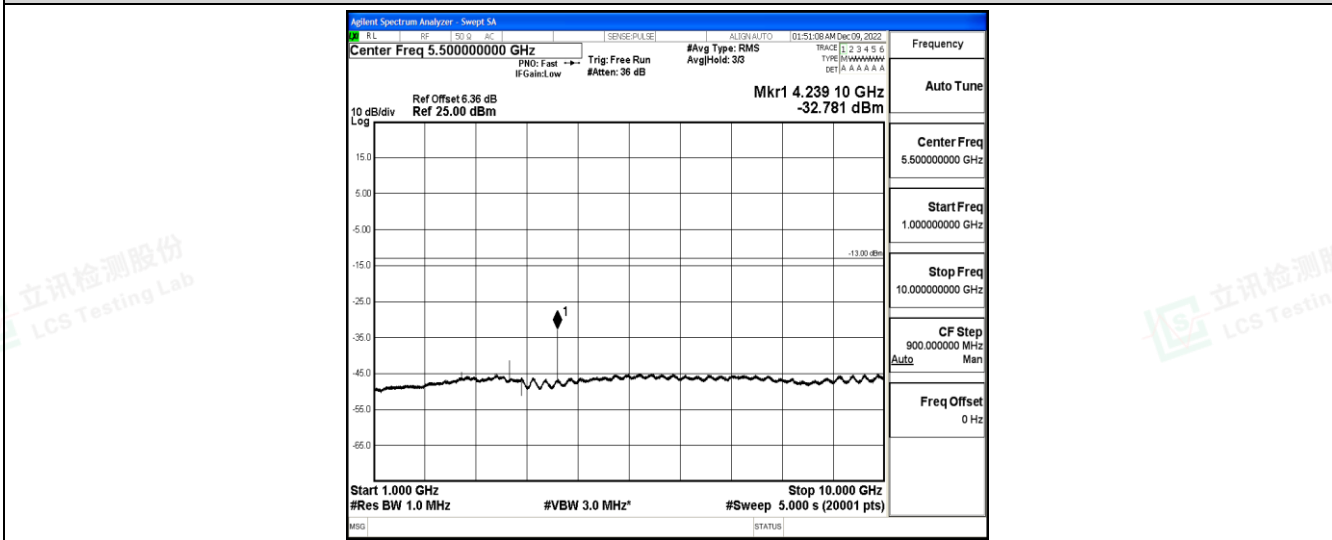

Band5-1.4MHz-16QAM-20525-1RB#0-Range2:0.15~30MHz

Band5-1.4MHz-16QAM-20525-1RB#0-Range3:30~1000MHz

Band5-1.4MHz-16QAM-20525-1RB#0-Range4:1000~10000MHz

Band5-1.4MHz-16QAM-20643-1RB#0-Range1:0.009~0.15MHz

Band5-1.4MHz-16QAM-20643-1RB#0-Range2:0.15~30MHz

Band5-1.4MHz-16QAM-20643-1RB#0-Range3:30~1000MHz

Band5-1.4MHz-16QAM-20643-1RB#0-Range4:1000~10000MHz

Band5-3MHz-QPSK-20415-1RB#0-Range1:0.009~0.15MHz

Band5-3MHz-QPSK-20415-1RB#0-Range2:0.15~30MHz

Shenzhen LCS Compliance Testing Laboratory Ltd.
 Add: 101, 201 Bldg A & 301 Bldg C, Juji Industrial Park Yabianxueziwei, Shajing Street, Baoan District, Shenzhen, 518000, China
 Tel: +(86) 0755-82591330 | E-mail: webmaster@lcs-cert.com | Web: www.lcs-cert.com
 Scan code to check authenticity