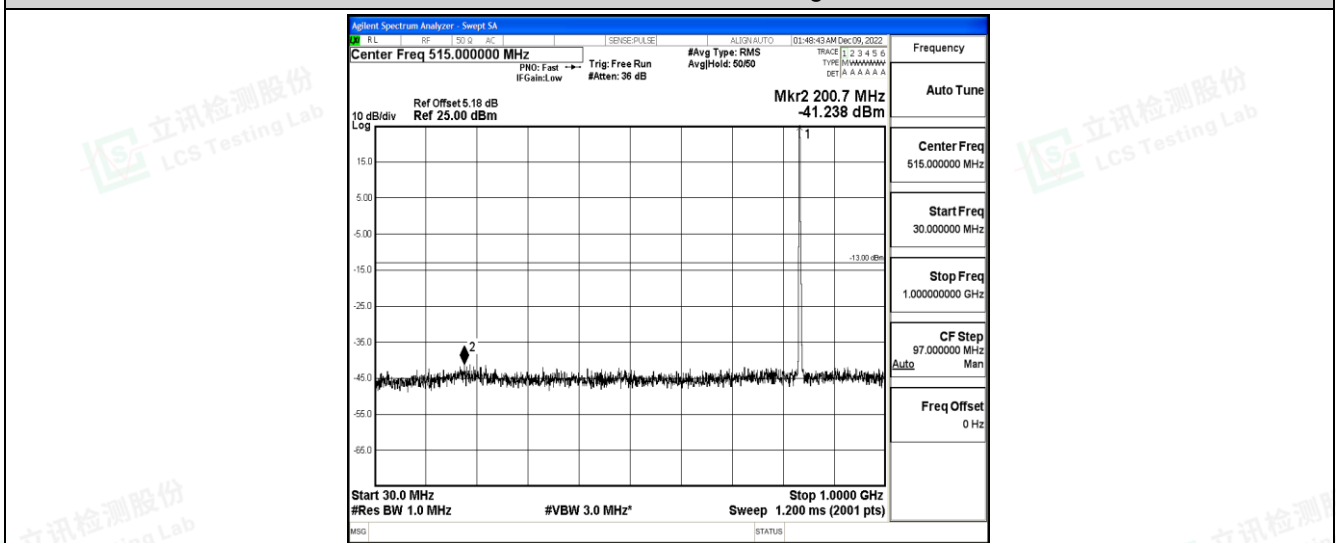

Test Graphs

Band5-1.4MHz-QPSK-20407-1RB#0-Range3:30~1000MHz

Band5-1.4MHz-QPSK-20407-1RB#0-Range4:1000~10000MHz

Band5-1.4MHz-QPSK-20525-1RB#0-Range1:0.009~0.15MHz

Shenzhen LCS Compliance Testing Laboratory Ltd.
 Add: 101, 201 Bldg A & 301 Bldg C, Juji Industrial Park Yabianxueziwei, Shajing Street, Baoan District, Shenzhen, 518000, China
 Tel: +(86) 0755-82591330 | E-mail: webmaster@lcs-cert.com | Web: www.lcs-cert.com
 Scan code to check authenticity

Band5-1.4MHz-QPSK-20525-1RB#0-Range2:0.15~30MHz

Band5-1.4MHz-QPSK-20525-1RB#0-Range3:30~1000MHz

Band5-1.4MHz-QPSK-20525-1RB#0-Range4:1000~10000MHz

Shenzhen LCS Compliance Testing Laboratory Ltd.
 Add: 101, 201 Bldg A & 301 Bldg C, Juji Industrial Park Yabianxueziwei, Shajing Street, Baoan District, Shenzhen, 518000, China
 Tel: +(86) 0755-82591330 | E-mail: webmaster@lcs-cert.com | Web: www.lcs-cert.com
 Scan code to check authenticity