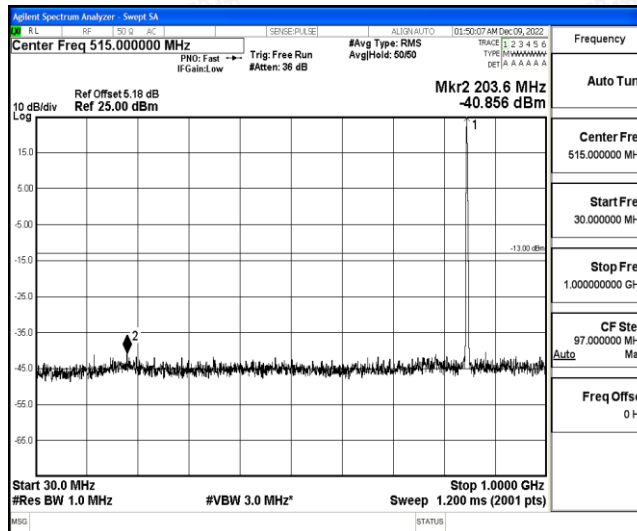

Band5-1.4MHz-QPSK-20643-1RB#0-Range1:0.009~0.15MHz

Band5-1.4MHz-QPSK-20643-1RB#0-Range2:0.15~30MHz

Band5-1.4MHz-QPSK-20643-1RB#0-Range3:30~1000MHz

Band5-1.4MHz-QPSK-20643-1RB#0-Range4:1000~10000MHz

Band5-1.4MHz-16QAM-20407-1RB#0-Range1:0.009~0.15MHz