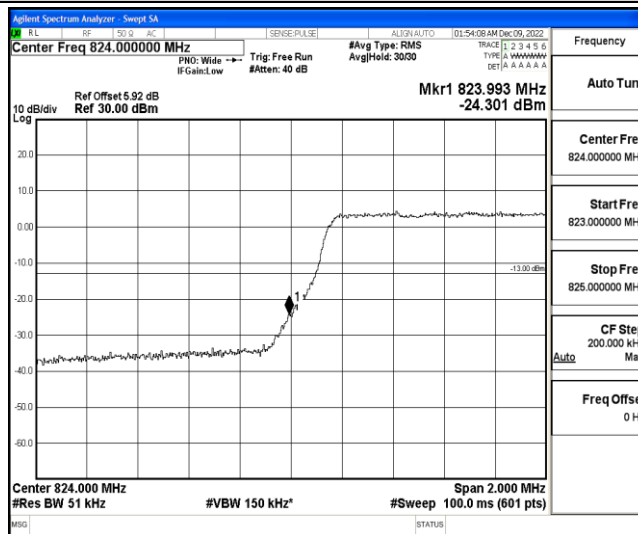

Band5-3MHz-16QAM-20635-15RB#0