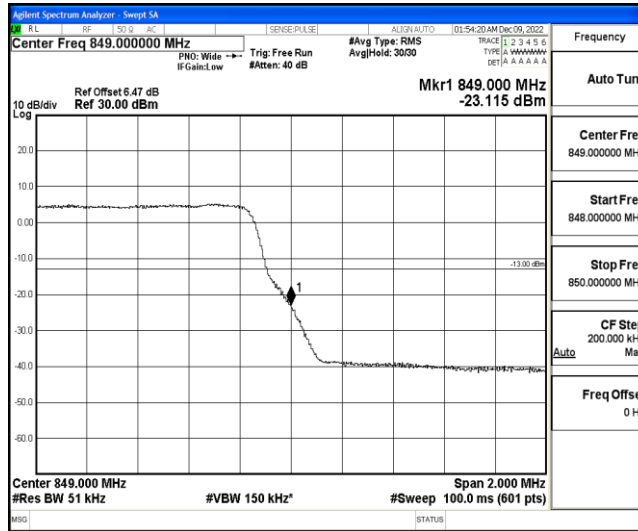

Band5-3MHz-16QAM-20415-15RB#0