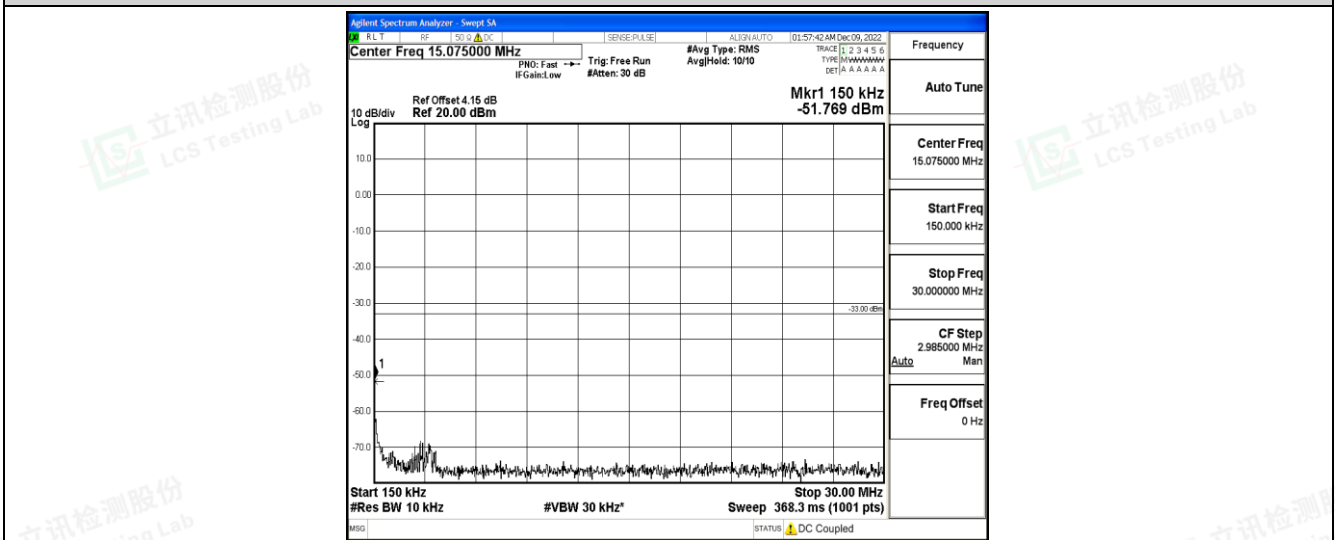

Band5-3MHz-QPSK-20635-1RB#0-Range3:30~1000MHz