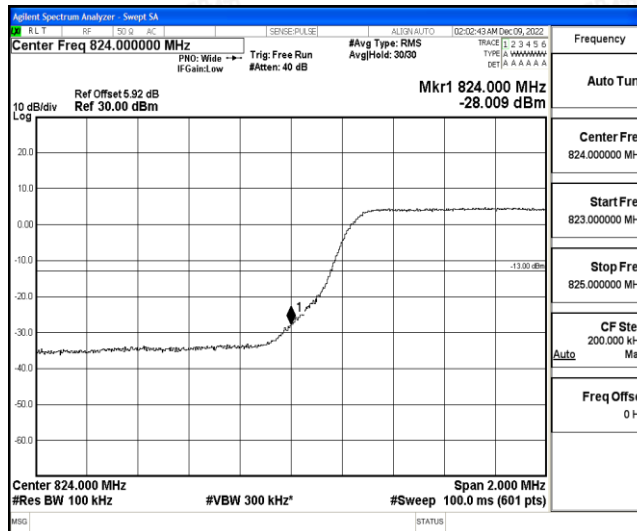

Band5-5MHz-16QAM-20625-25RB#0

Band5-10MHz-QPSK-20450-50RB#0

Band5-10MHz-QPSK-20600-50RB#0

Band5-10MHz-16QAM-20450-50RB#0

Band5-10MHz-16QAM-20600-50RB#0

F.5 Conducted Spurious Emission

Test Result

Band	Bandwidth	Modulation	Channel	RB Configuration	Frequency Range	Result (dBm)	Verdict
Band5	1.4MHz	QPSK	20407	1RB#0	Range1:0.009~0.15MHz	-57.28	PASS
Band5	1.4MHz	QPSK	20407	1RB#0	Range2:0.15~30MHz	-50.42	PASS
Band5	1.4MHz	QPSK	20407	1RB#0	Range3:30~1000MHz	-40.2	PASS
Band5	1.4MHz	QPSK	20407	1RB#0	Range4:1000~10000MHz	-30.04	PASS
Band5	1.4MHz	QPSK	20525	1RB#0	Range1:0.009~0.15MHz	-55.05	PASS
Band5	1.4MHz	QPSK	20525	1RB#0	Range2:0.15~30MHz	-49.77	PASS
Band5	1.4MHz	QPSK	20525	1RB#0	Range3:30~1000MHz	-41.24	PASS
Band5	1.4MHz	QPSK	20525	1RB#0	Range4:1000~10000MHz	-29.19	PASS
Band5	1.4MHz	QPSK	20643	1RB#0	Range1:0.009~0.15MHz	-54.7	PASS
Band5	1.4MHz	QPSK	20643	1RB#0	Range2:0.15~30MHz	-50.38	PASS
Band5	1.4MHz	QPSK	20643	1RB#0	Range3:30~1000MHz	-40.86	PASS
Band5	1.4MHz	QPSK	20643	1RB#0	Range4:1000~10000MHz	-32.23	PASS
Band5	1.4MHz	16QAM	20407	1RB#0	Range1:0.009~0.15MHz	-54.54	PASS
Band5	1.4MHz	16QAM	20407	1RB#0	Range2:0.15~30MHz	-50.23	PASS
Band5	1.4MHz	16QAM	20407	1RB#0	Range3:30~1000MHz	-41.25	PASS
Band5	1.4MHz	16QAM	20407	1RB#0	Range4:1000~10000MHz	-30.64	PASS
Band5	1.4MHz	16QAM	20525	1RB#0	Range1:0.009~0.15MHz	-55.71	PASS
Band5	1.4MHz	16QAM	20525	1RB#0	Range2:0.15~30MHz	-50.38	PASS
Band5	1.4MHz	16QAM	20525	1RB#0	Range3:30~1000MHz	-40.26	PASS
Band5	1.4MHz	16QAM	20525	1RB#0	Range4:1000~10000MHz	-29.76	PASS
Band5	1.4MHz	16QAM	20643	1RB#0	Range1:0.009~0.15MHz	-55.24	PASS
Band5	1.4MHz	16QAM	20643	1RB#0	Range2:0.15~30MHz	-51.03	PASS
Band5	1.4MHz	16QAM	20643	1RB#0	Range3:30~1000MHz	-40.84	PASS
Band5	1.4MHz	16QAM	20643	1RB#0	Range4:1000~10000MHz	-32.78	PASS
Band5	3MHz	QPSK	20415	1RB#0	Range1:0.009~0.15MHz	-54.85	PASS
Band5	3MHz	QPSK	20415	1RB#0	Range2:0.15~30MHz	-48.57	PASS
Band5	3MHz	QPSK	20415	1RB#0	Range3:30~1000MHz	-41.46	PASS
Band5	3MHz	QPSK	20415	1RB#0	Range4:1000~10000MHz	-29.96	PASS
Band5	3MHz	QPSK	20525	1RB#0	Range1:0.009~0.15MHz	-56.31	PASS
Band5	3MHz	QPSK	20525	1RB#0	Range2:0.15~30MHz	-50.95	PASS
Band5	3MHz	QPSK	20525	1RB#0	Range3:30~1000MHz	-41.12	PASS
Band5	3MHz	QPSK	20525	1RB#0	Range4:1000~10000MHz	-29.1	PASS
Band5	3MHz	QPSK	20635	1RB#0	Range1:0.009~0.15MHz	-56.08	PASS