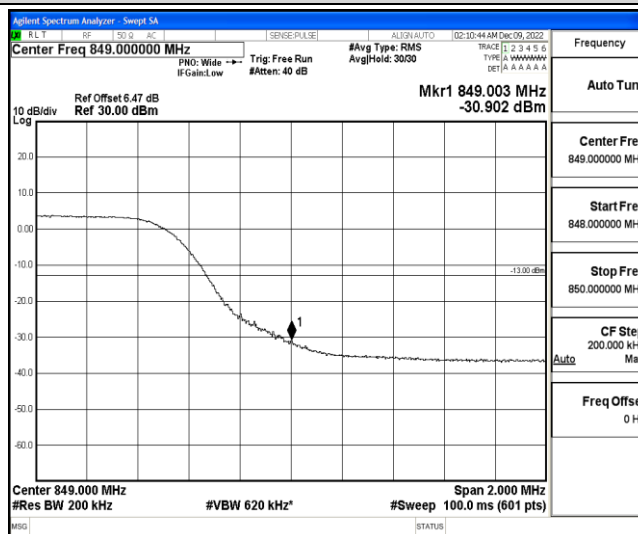

Band5-5MHz-16QAM-20625-25RB#0

Band5-10MHz-QPSK-20450-50RB#0

Band5-10MHz-QPSK-20600-50RB#0

Band5-10MHz-16QAM-20450-50RB#0

Band5-10MHz-16QAM-20600-50RB#0

F.5 Conducted Spurious Emission

Test Result

Band	Bandwidth	Modulation	Channel	RB Configuration	Frequency Range	Result (dBm)	Verdict
Band5	1.4MHz	QPSK	20407	1RB#0	Range1:0.009~0.15MHz	-57.28	PASS
Band5	1.4MHz	QPSK	20407	1RB#0	Range2:0.15~30MHz	-50.42	PASS
Band5	1.4MHz	QPSK	20407	1RB#0	Range3:30~1000MHz	-40.2	PASS
Band5	1.4MHz	QPSK	20407	1RB#0	Range4:1000~10000MHz	-30.04	PASS
Band5	1.4MHz	QPSK	20525	1RB#0	Range1:0.009~0.15MHz	-55.05	PASS
Band5	1.4MHz	QPSK	20525	1RB#0	Range2:0.15~30MHz	-49.77	PASS
Band5	1.4MHz	QPSK	20525	1RB#0	Range3:30~1000MHz	-41.24	PASS
Band5	1.4MHz	QPSK	20525	1RB#0	Range4:1000~10000MHz	-29.19	PASS
Band5	1.4MHz	QPSK	20643	1RB#0	Range1:0.009~0.15MHz	-54.7	PASS
Band5	1.4MHz	QPSK	20643	1RB#0	Range2:0.15~30MHz	-50.38	PASS
Band5	1.4MHz	QPSK	20643	1RB#0	Range3:30~1000MHz	-40.86	PASS
Band5	1.4MHz	QPSK	20643	1RB#0	Range4:1000~10000MHz	-32.23	PASS
Band5	1.4MHz	16QAM	20407	1RB#0	Range1:0.009~0.15MHz	-54.54	PASS
Band5	1.4MHz	16QAM	20407	1RB#0	Range2:0.15~30MHz	-50.23	PASS
Band5	1.4MHz	16QAM	20407	1RB#0	Range3:30~1000MHz	-41.25	PASS
Band5	1.4MHz	16QAM	20407	1RB#0	Range4:1000~10000MHz	-30.64	PASS
Band5	1.4MHz	16QAM	20525	1RB#0	Range1:0.009~0.15MHz	-55.71	PASS
Band5	1.4MHz	16QAM	20525	1RB#0	Range2:0.15~30MHz	-50.38	PASS
Band5	1.4MHz	16QAM	20525	1RB#0	Range3:30~1000MHz	-40.26	PASS
Band5	1.4MHz	16QAM	20525	1RB#0	Range4:1000~10000MHz	-29.76	PASS
Band5	1.4MHz	16QAM	20643	1RB#0	Range1:0.009~0.15MHz	-55.24	PASS
Band5	1.4MHz	16QAM	20643	1RB#0	Range2:0.15~30MHz	-51.03	PASS
Band5	1.4MHz	16QAM	20643	1RB#0	Range3:30~1000MHz	-40.84	PASS
Band5	1.4MHz	16QAM	20643	1RB#0	Range4:1000~10000MHz	-32.78	PASS
Band5	3MHz	QPSK	20415	1RB#0	Range1:0.009~0.15MHz	-54.85	PASS
Band5	3MHz	QPSK	20415	1RB#0	Range2:0.15~30MHz	-48.57	PASS
Band5	3MHz	QPSK	20415	1RB#0	Range3:30~1000MHz	-41.46	PASS
Band5	3MHz	QPSK	20415	1RB#0	Range4:1000~10000MHz	-29.96	PASS
Band5	3MHz	QPSK	20525	1RB#0	Range1:0.009~0.15MHz	-56.31	PASS
Band5	3MHz	QPSK	20525	1RB#0	Range2:0.15~30MHz	-50.95	PASS
Band5	3MHz	QPSK	20525	1RB#0	Range3:30~1000MHz	-41.12	PASS
Band5	3MHz	QPSK	20525	1RB#0	Range4:1000~10000MHz	-29.1	PASS
Band5	3MHz	QPSK	20635	1RB#0	Range1:0.009~0.15MHz	-56.08	PASS