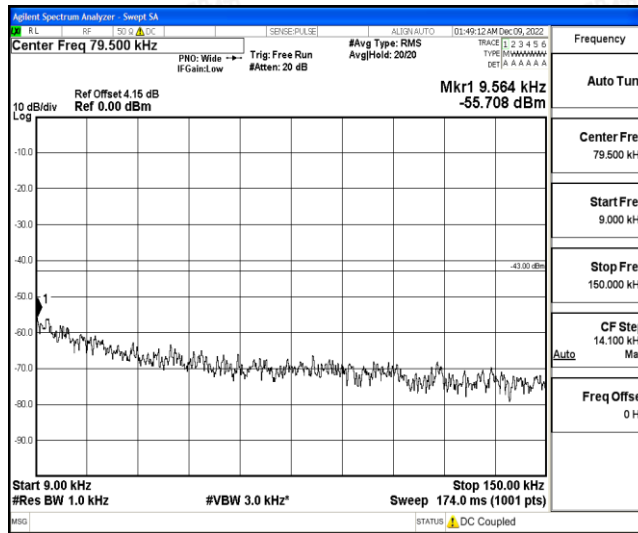

Band5-1.4MHz-16QAM-20525-1RB#0-Range2:0.15~30MHz

Band5-1.4MHz-16QAM-20525-1RB#0-Range3:30~1000MHz

Band5-1.4MHz-16QAM-20525-1RB#0-Range4:1000~10000MHz

Band5-1.4MHz-16QAM-20643-1RB#0-Range1:0.009~0.15MHz

Band5-1.4MHz-16QAM-20643-1RB#0-Range2:0.15~30MHz