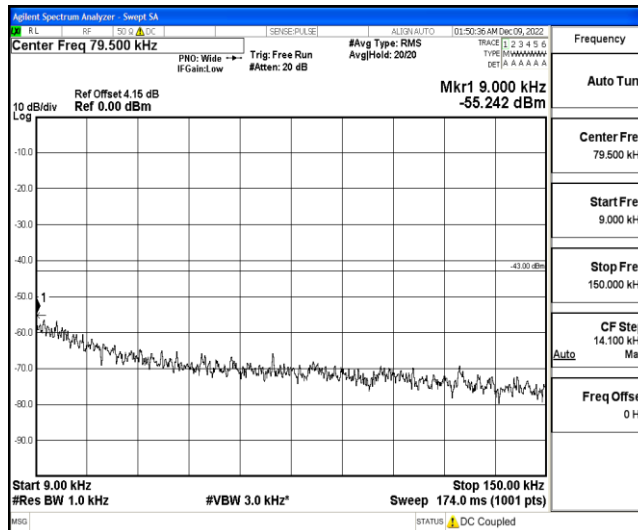

Band5-1.4MHz-16QAM-20525-1RB#0-Range2:0.15~30MHz

Band5-1.4MHz-16QAM-20525-1RB#0-Range3:30~1000MHz

Band5-1.4MHz-16QAM-20525-1RB#0-Range4:1000~10000MHz

Band5-1.4MHz-16QAM-20643-1RB#0-Range1:0.009~0.15MHz

Band5-1.4MHz-16QAM-20643-1RB#0-Range2:0.15~30MHz