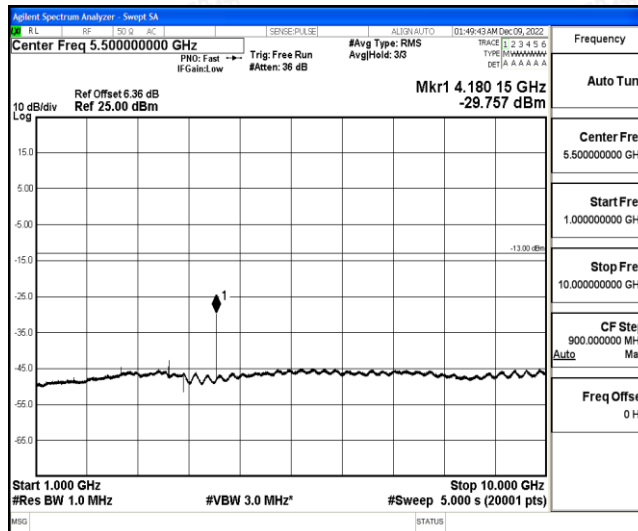

Band5-1.4MHz-16QAM-20525-1RB#0-Range2:0.15~30MHz

Band5-1.4MHz-16QAM-20525-1RB#0-Range3:30~1000MHz

Band5-1.4MHz-16QAM-20525-1RB#0-Range4:1000~10000MHz

Band5-1.4MHz-16QAM-20643-1RB#0-Range1:0.009~0.15MHz

Band5-1.4MHz-16QAM-20643-1RB#0-Range2:0.15~30MHz