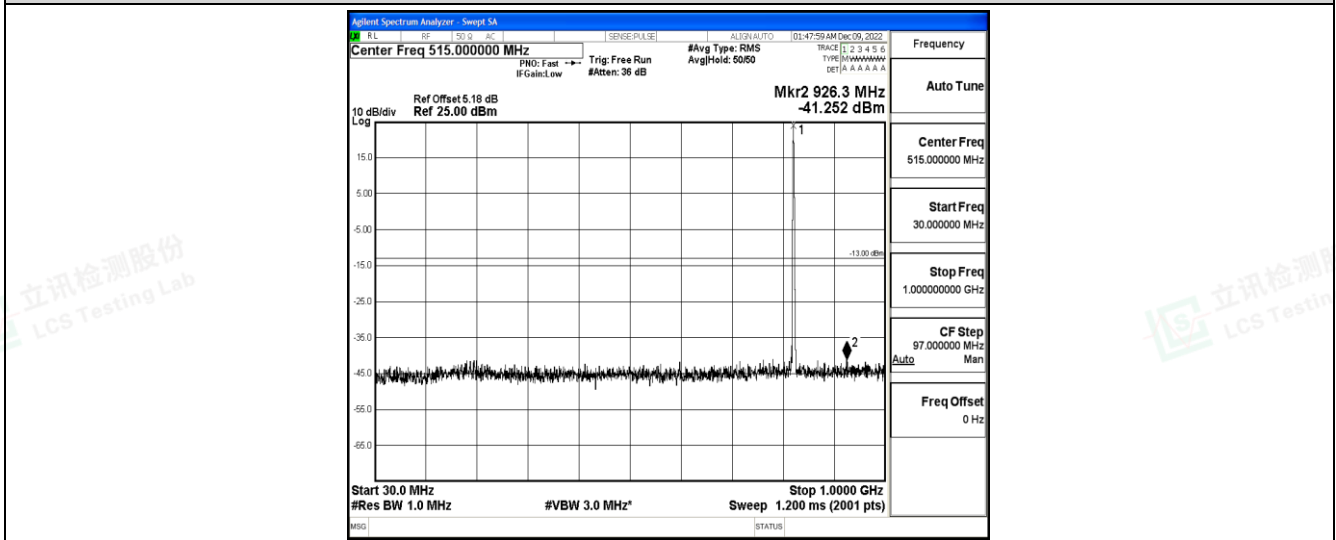

Band5-1.4MHz-16QAM-20407-1RB#0-Range4:1000~10000MHz