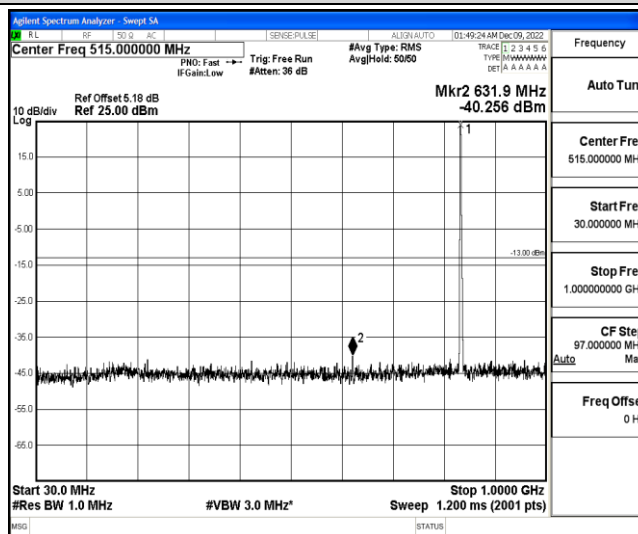

Band5-1.4MHz-16QAM-20525-1RB#0-Range2:0.15~30MHz

Band5-1.4MHz-16QAM-20525-1RB#0-Range3:30~1000MHz

Band5-1.4MHz-16QAM-20525-1RB#0-Range4:1000~10000MHz

Band5-1.4MHz-16QAM-20643-1RB#0-Range1:0.009~0.15MHz

Band5-1.4MHz-16QAM-20643-1RB#0-Range2:0.15~30MHz