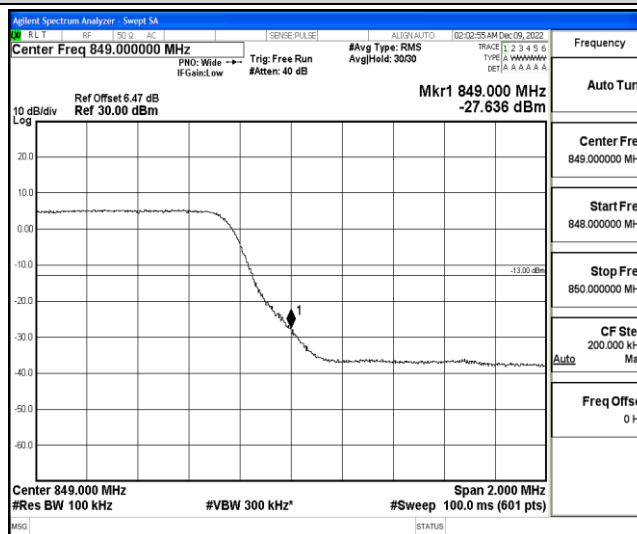

Band5-5MHz-16QAM-20425-25RB#0

Shenzhen LCS Compliance Testing Laboratory Ltd.
Add: 101, 201 Bldg A & 301 Bldg C, Juji Industrial Park Yabianxueziwei, Shajing Street, Baoan District, Shenzhen, 518000, China
Tel: +(86) 0755-82591330 | E-mail: webmaster@lcs-cert.com | Web: www.lcs-cert.com
Scan code to check authenticity