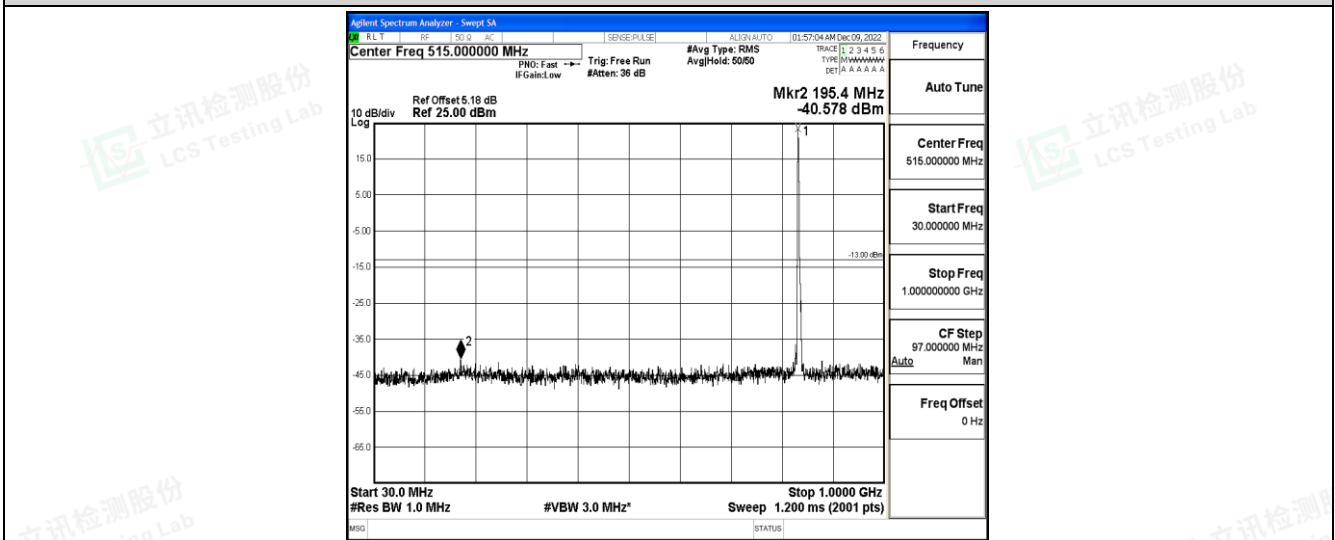

Band5-3MHz-16QAM-20525-1RB#0-Range4:1000~10000MHz

Shenzhen LCS Compliance Testing Laboratory Ltd.
Add: 101, 201 Bldg A & 301 Bldg C, Juji Industrial Park Yabianxueziwei, Shajing Street, Baoan District, Shenzhen, 518000, China
Tel: +(86) 0755-82591330 | E-mail: webmaster@lcs-cert.com | Web: www.lcs-cert.com
Scan code to check authenticity