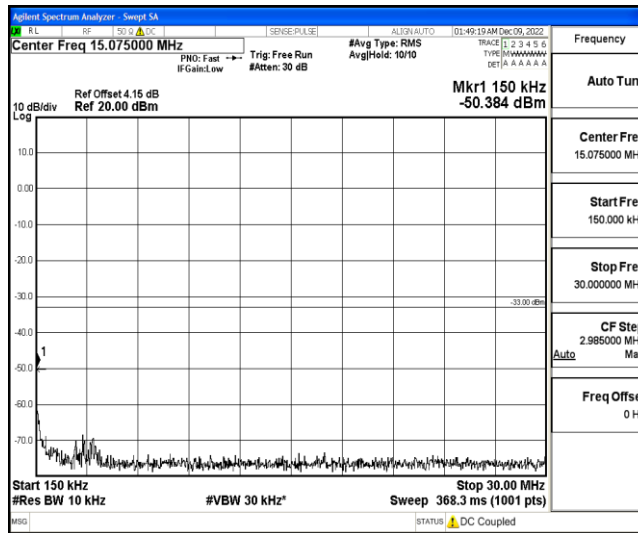

Band5-1.4MHz-16QAM-20525-1RB#0-Range2:0.15~30MHz

Band5-1.4MHz-16QAM-20525-1RB#0-Range3:30~1000MHz

Band5-1.4MHz-16QAM-20525-1RB#0-Range4:1000~10000MHz

Band5-1.4MHz-16QAM-20643-1RB#0-Range1:0.009~0.15MHz

Band5-1.4MHz-16QAM-20643-1RB#0-Range2:0.15~30MHz