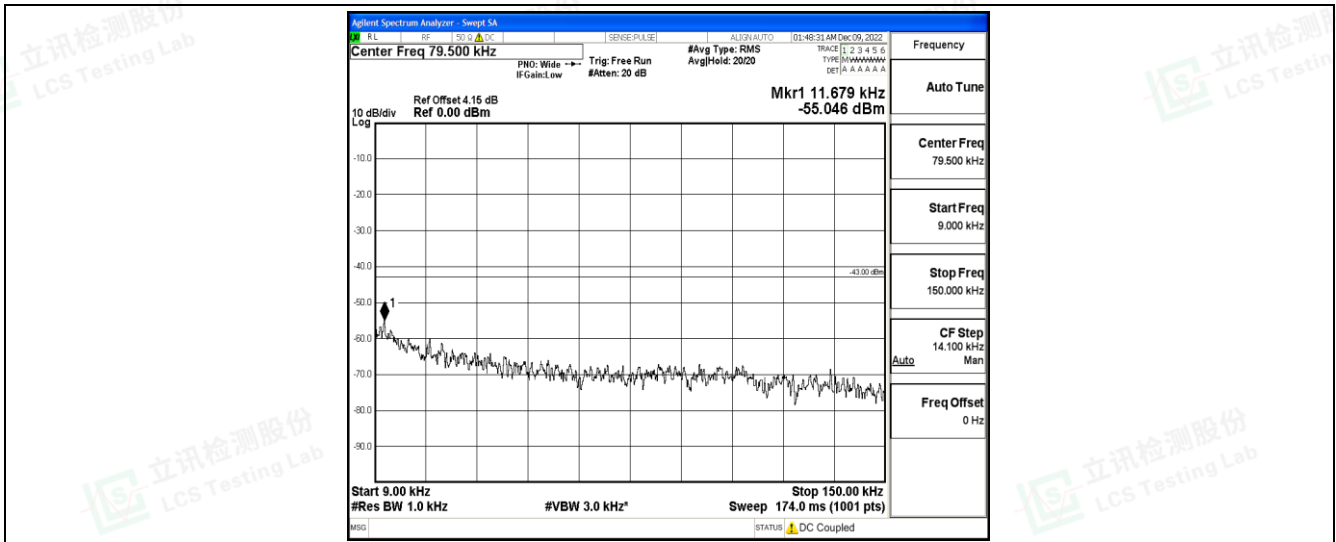

Test Graphs

Band5-1.4MHz-QPSK-20407-1RB#0-Range3:30~1000MHz

Band5-1.4MHz-QPSK-20407-1RB#0-Range4:1000~10000MHz

Band5-1.4MHz-QPSK-20525-1RB#0-Range1:0.009~0.15MHz

Shenzhen LCS Compliance Testing Laboratory Ltd.
 Add: 101, 201 Bldg A & 301 Bldg C, Juji Industrial Park Yabianxueziwei, Shajing Street, Baoan District, Shenzhen, 518000, China
 Tel: +(86) 0755-82591330 | E-mail: webmaster@lcs-cert.com | Web: www.lcs-cert.com
 Scan code to check authenticity

Band5-1.4MHz-QPSK-20525-1RB#0-Range2:0.15~30MHz

Band5-1.4MHz-QPSK-20525-1RB#0-Range3:30~1000MHz

Band5-1.4MHz-QPSK-20525-1RB#0-Range4:1000~10000MHz

Shenzhen LCS Compliance Testing Laboratory Ltd.
 Add: 101, 201 Bldg A & 301 Bldg C, Juji Industrial Park Yabianxueziwei, Shajing Street, Baoan District, Shenzhen, 518000, China
 Tel: +(86) 0755-82591330 | E-mail: webmaster@lcs-cert.com | Web: www.lcs-cert.com
 Scan code to check authenticity