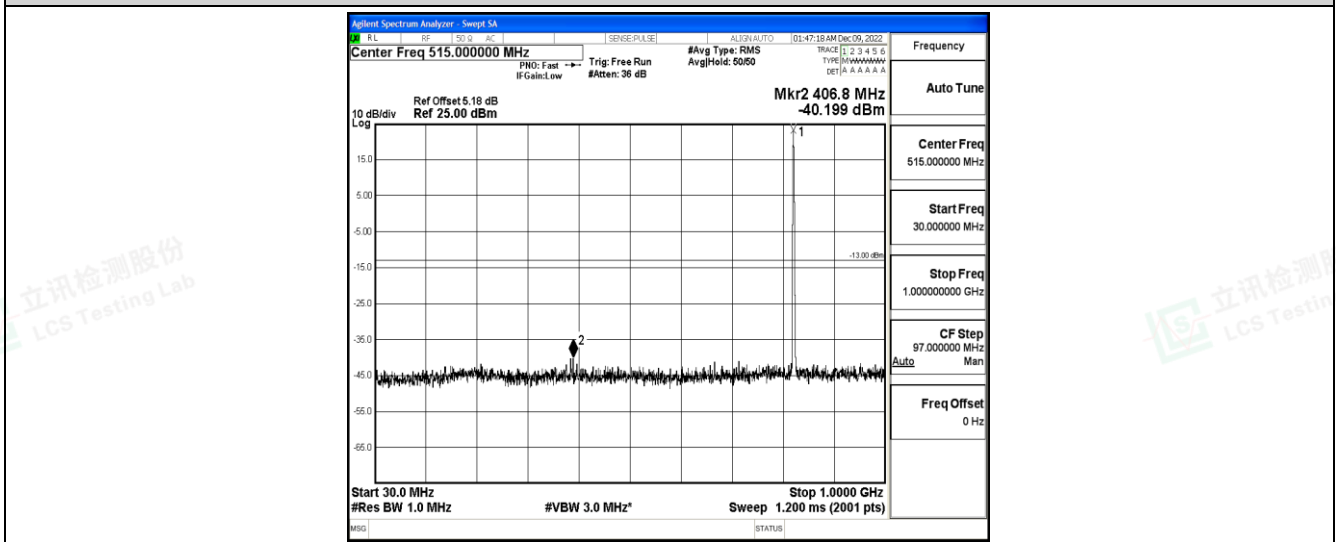

Test Graphs

Band5-1.4MHz-QPSK-20407-1RB#0-Range3:30~1000MHz

Band5-1.4MHz-QPSK-20407-1RB#0-Range4:1000~10000MHz

Band5-1.4MHz-QPSK-20525-1RB#0-Range1:0.009~0.15MHz

Shenzhen LCS Compliance Testing Laboratory Ltd.
 Add: 101, 201 Bldg A & 301 Bldg C, Juji Industrial Park Yabianxueziwei, Shajing Street, Baoan District, Shenzhen, 518000, China
 Tel: +(86) 0755-82591330 | E-mail: webmaster@lcs-cert.com | Web: www.lcs-cert.com
 Scan code to check authenticity