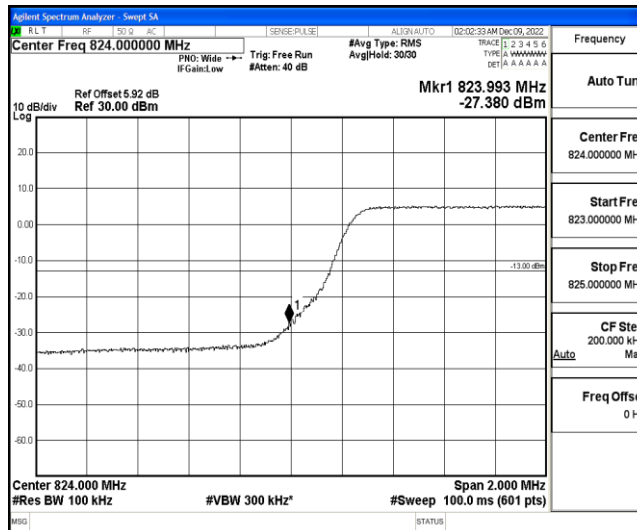

Band5-5MHz-QPSK-20625-25RB#0