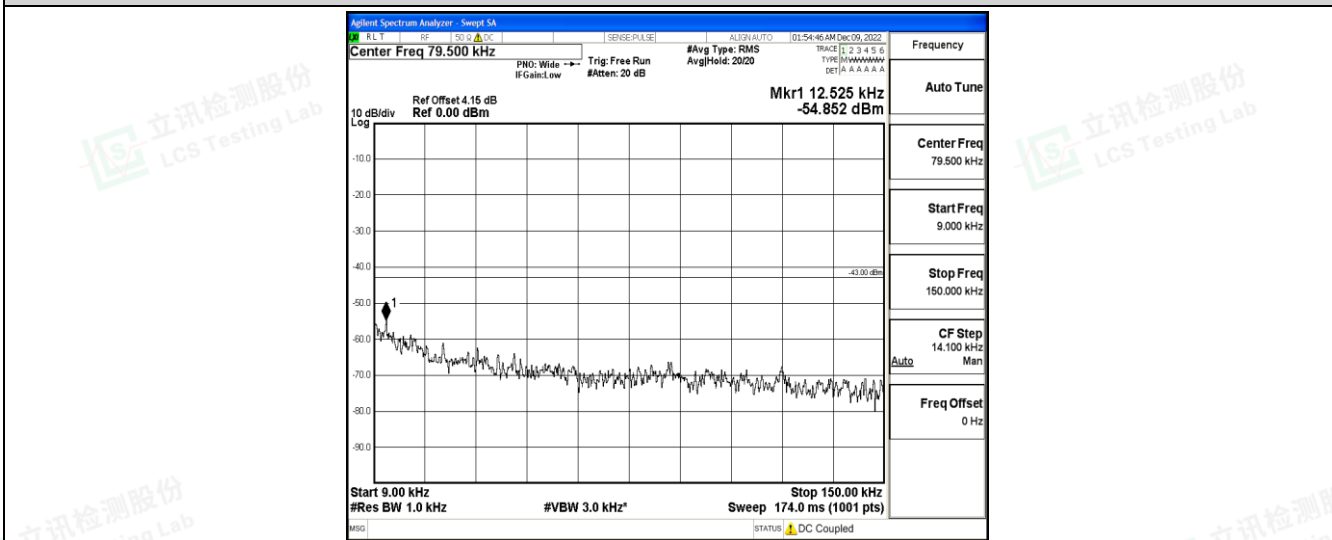

Band5-1.4MHz-16QAM-20643-1RB#0-Range3:30~1000MHz

Band5-1.4MHz-16QAM-20643-1RB#0-Range4:1000~10000MHz

Band5-3MHz-QPSK-20415-1RB#0-Range1:0.009~0.15MHz

Band5-3MHz-QPSK-20415-1RB#0-Range2:0.15~30MHz

Shenzhen LCS Compliance Testing Laboratory Ltd.
 Add: 101, 201 Bldg A & 301 Bldg C, Juji Industrial Park Yabianxueziwei, Shajing Street, Baoan District, Shenzhen, 518000, China
 Tel: +(86) 0755-82591330 | E-mail: webmaster@lcs-cert.com | Web: www.lcs-cert.com
 Scan code to check authenticity