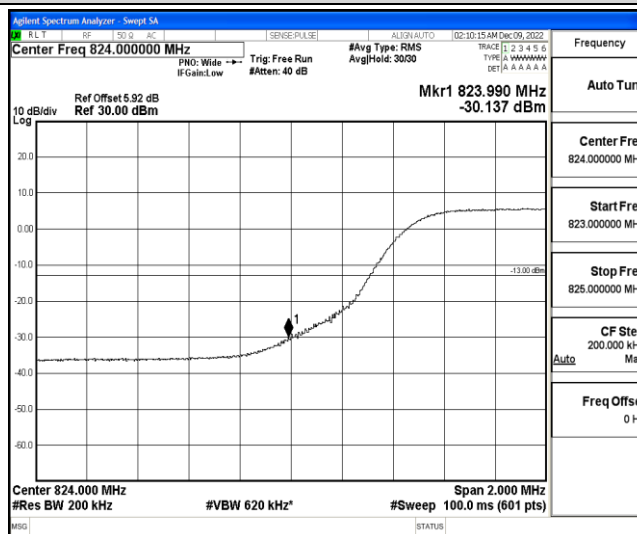

Band5-5MHz-16QAM-20625-25RB#0

Band5-10MHz-QPSK-20450-50RB#0

Band5-10MHz-QPSK-20600-50RB#0

Band5-10MHz-16QAM-20450-50RB#0

Band5-10MHz-16QAM-20600-50RB#0

F.5 Conducted Spurious Emission

Test Result

Band	Bandwidth	Modulation	Channel	RB Configuration	Frequency Range	Result (dBm)	Verdict
Band5	1.4MHz	QPSK	20407	1RB#0	Range1:0.009~0.15MHz	-57.28	PASS
Band5	1.4MHz	QPSK	20407	1RB#0	Range2:0.15~30MHz	-50.42	PASS
Band5	1.4MHz	QPSK	20407	1RB#0	Range3:30~1000MHz	-40.2	PASS
Band5	1.4MHz	QPSK	20407	1RB#0	Range4:1000~10000MHz	-30.04	PASS
Band5	1.4MHz	QPSK	20525	1RB#0	Range1:0.009~0.15MHz	-55.05	PASS
Band5	1.4MHz	QPSK	20525	1RB#0	Range2:0.15~30MHz	-49.77	PASS
Band5	1.4MHz	QPSK	20525	1RB#0	Range3:30~1000MHz	-41.24	PASS
Band5	1.4MHz	QPSK	20525	1RB#0	Range4:1000~10000MHz	-29.19	PASS
Band5	1.4MHz	QPSK	20643	1RB#0	Range1:0.009~0.15MHz	-54.7	PASS
Band5	1.4MHz	QPSK	20643	1RB#0	Range2:0.15~30MHz	-50.38	PASS
Band5	1.4MHz	QPSK	20643	1RB#0	Range3:30~1000MHz	-40.86	PASS
Band5	1.4MHz	QPSK	20643	1RB#0	Range4:1000~10000MHz	-32.23	PASS
Band5	1.4MHz	16QAM	20407	1RB#0	Range1:0.009~0.15MHz	-54.54	PASS
Band5	1.4MHz	16QAM	20407	1RB#0	Range2:0.15~30MHz	-50.23	PASS
Band5	1.4MHz	16QAM	20407	1RB#0	Range3:30~1000MHz	-41.25	PASS
Band5	1.4MHz	16QAM	20407	1RB#0	Range4:1000~10000MHz	-30.64	PASS
Band5	1.4MHz	16QAM	20525	1RB#0	Range1:0.009~0.15MHz	-55.71	PASS
Band5	1.4MHz	16QAM	20525	1RB#0	Range2:0.15~30MHz	-50.38	PASS
Band5	1.4MHz	16QAM	20525	1RB#0	Range3:30~1000MHz	-40.26	PASS
Band5	1.4MHz	16QAM	20525	1RB#0	Range4:1000~10000MHz	-29.76	PASS
Band5	1.4MHz	16QAM	20643	1RB#0	Range1:0.009~0.15MHz	-55.24	PASS
Band5	1.4MHz	16QAM	20643	1RB#0	Range2:0.15~30MHz	-51.03	PASS
Band5	1.4MHz	16QAM	20643	1RB#0	Range3:30~1000MHz	-40.84	PASS
Band5	1.4MHz	16QAM	20643	1RB#0	Range4:1000~10000MHz	-32.78	PASS
Band5	3MHz	QPSK	20415	1RB#0	Range1:0.009~0.15MHz	-54.85	PASS
Band5	3MHz	QPSK	20415	1RB#0	Range2:0.15~30MHz	-48.57	PASS
Band5	3MHz	QPSK	20415	1RB#0	Range3:30~1000MHz	-41.46	PASS
Band5	3MHz	QPSK	20415	1RB#0	Range4:1000~10000MHz	-29.96	PASS
Band5	3MHz	QPSK	20525	1RB#0	Range1:0.009~0.15MHz	-56.31	PASS
Band5	3MHz	QPSK	20525	1RB#0	Range2:0.15~30MHz	-50.95	PASS
Band5	3MHz	QPSK	20525	1RB#0	Range3:30~1000MHz	-41.12	PASS
Band5	3MHz	QPSK	20525	1RB#0	Range4:1000~10000MHz	-29.1	PASS
Band5	3MHz	QPSK	20635	1RB#0	Range1:0.009~0.15MHz	-56.08	PASS