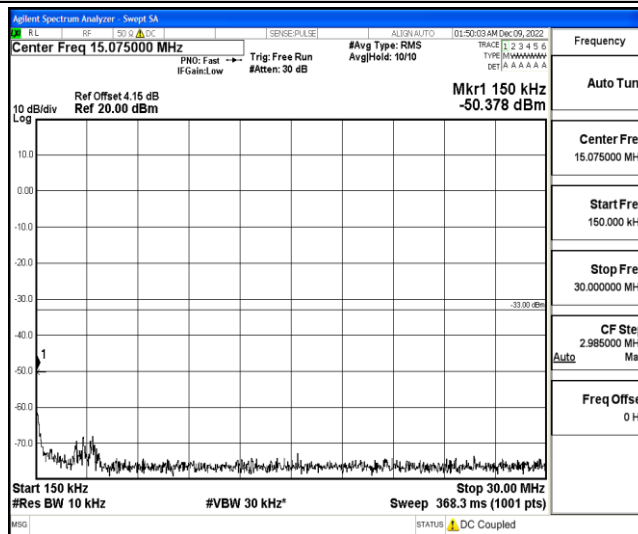

Band5-1.4MHz-QPSK-20643-1RB#0-Range3:30~1000MHz