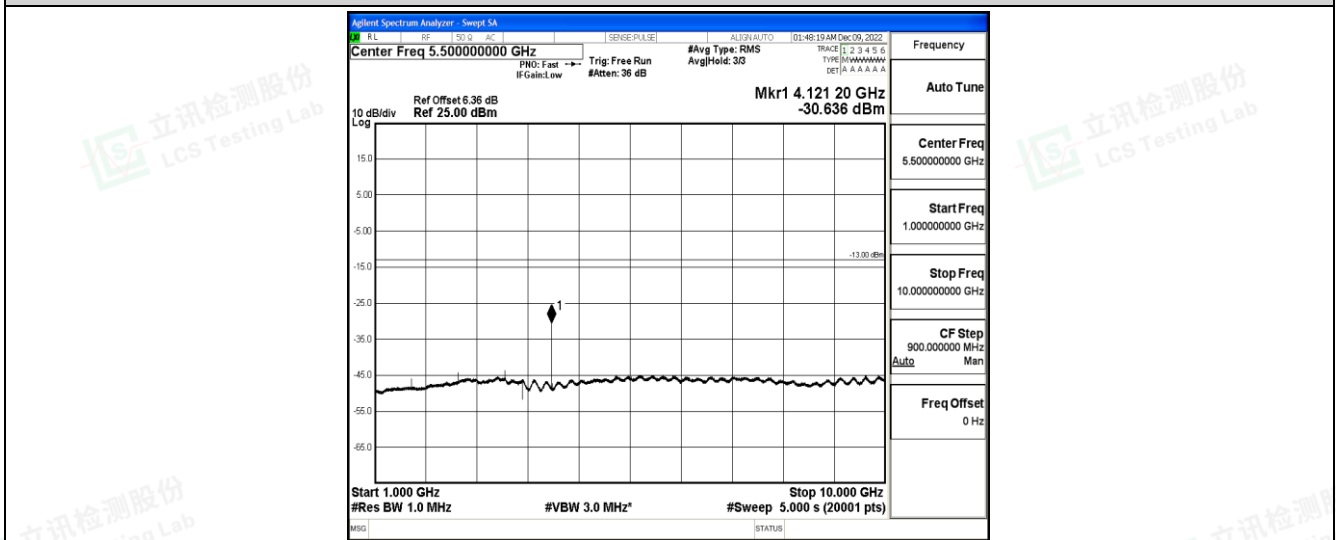

Band5-1.4MHz-16QAM-20407-1RB#0-Range2:0.15~30MHz

Band5-1.4MHz-16QAM-20407-1RB#0-Range3:30~1000MHz

Band5-1.4MHz-16QAM-20407-1RB#0-Range4:1000~10000MHz

Band5-1.4MHz-16QAM-20525-1RB#0-Range1:0.009~0.15MHz

Shenzhen LCS Compliance Testing Laboratory Ltd.
 Add: 101, 201 Bldg A & 301 Bldg C, Juji Industrial Park Yabianxueziwei, Shajing Street, Baoan District, Shenzhen, 518000, China
 Tel: +(86) 0755-82591330 | E-mail: webmaster@lcs-cert.com | Web: www.lcs-cert.com
 Scan code to check authenticity