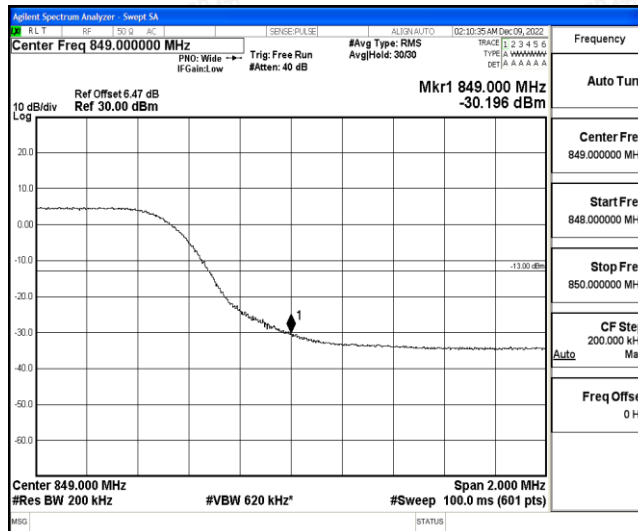

Band5-5MHz-16QAM-20625-25RB#0

Band5-10MHz-QPSK-20450-50RB#0

Band5-10MHz-QPSK-20600-50RB#0

Band5-10MHz-16QAM-20450-50RB#0

Band5-10MHz-16QAM-20600-50RB#0

F.5 Conducted Spurious Emission

Test Result

Band	Bandwidth	Modulation	Channel	RB Configuration	Frequency Range	Result (dBm)	Verdict
Band5	1.4MHz	QPSK	20407	1RB#0	Range1:0.009~0.15MHz	-57.28	PASS
Band5	1.4MHz	QPSK	20407	1RB#0	Range2:0.15~30MHz	-50.42	PASS
Band5	1.4MHz	QPSK	20407	1RB#0	Range3:30~1000MHz	-40.2	PASS
Band5	1.4MHz	QPSK	20407	1RB#0	Range4:1000~10000MHz	-30.04	PASS
Band5	1.4MHz	QPSK	20525	1RB#0	Range1:0.009~0.15MHz	-55.05	PASS
Band5	1.4MHz	QPSK	20525	1RB#0	Range2:0.15~30MHz	-49.77	PASS
Band5	1.4MHz	QPSK	20525	1RB#0	Range3:30~1000MHz	-41.24	PASS
Band5	1.4MHz	QPSK	20525	1RB#0	Range4:1000~10000MHz	-29.19	PASS
Band5	1.4MHz	QPSK	20643	1RB#0	Range1:0.009~0.15MHz	-54.7	PASS
Band5	1.4MHz	QPSK	20643	1RB#0	Range2:0.15~30MHz	-50.38	PASS
Band5	1.4MHz	QPSK	20643	1RB#0	Range3:30~1000MHz	-40.86	PASS
Band5	1.4MHz	QPSK	20643	1RB#0	Range4:1000~10000MHz	-32.23	PASS
Band5	1.4MHz	16QAM	20407	1RB#0	Range1:0.009~0.15MHz	-54.54	PASS
Band5	1.4MHz	16QAM	20407	1RB#0	Range2:0.15~30MHz	-50.23	PASS
Band5	1.4MHz	16QAM	20407	1RB#0	Range3:30~1000MHz	-41.25	PASS
Band5	1.4MHz	16QAM	20407	1RB#0	Range4:1000~10000MHz	-30.64	PASS
Band5	1.4MHz	16QAM	20525	1RB#0	Range1:0.009~0.15MHz	-55.71	PASS
Band5	1.4MHz	16QAM	20525	1RB#0	Range2:0.15~30MHz	-50.38	PASS
Band5	1.4MHz	16QAM	20525	1RB#0	Range3:30~1000MHz	-40.26	PASS
Band5	1.4MHz	16QAM	20525	1RB#0	Range4:1000~10000MHz	-29.76	PASS
Band5	1.4MHz	16QAM	20643	1RB#0	Range1:0.009~0.15MHz	-55.24	PASS
Band5	1.4MHz	16QAM	20643	1RB#0	Range2:0.15~30MHz	-51.03	PASS
Band5	1.4MHz	16QAM	20643	1RB#0	Range3:30~1000MHz	-40.84	PASS
Band5	1.4MHz	16QAM	20643	1RB#0	Range4:1000~10000MHz	-32.78	PASS
Band5	3MHz	QPSK	20415	1RB#0	Range1:0.009~0.15MHz	-54.85	PASS
Band5	3MHz	QPSK	20415	1RB#0	Range2:0.15~30MHz	-48.57	PASS
Band5	3MHz	QPSK	20415	1RB#0	Range3:30~1000MHz	-41.46	PASS
Band5	3MHz	QPSK	20415	1RB#0	Range4:1000~10000MHz	-29.96	PASS
Band5	3MHz	QPSK	20525	1RB#0	Range1:0.009~0.15MHz	-56.31	PASS
Band5	3MHz	QPSK	20525	1RB#0	Range2:0.15~30MHz	-50.95	PASS
Band5	3MHz	QPSK	20525	1RB#0	Range3:30~1000MHz	-41.12	PASS
Band5	3MHz	QPSK	20525	1RB#0	Range4:1000~10000MHz	-29.1	PASS
Band5	3MHz	QPSK	20635	1RB#0	Range1:0.009~0.15MHz	-56.08	PASS