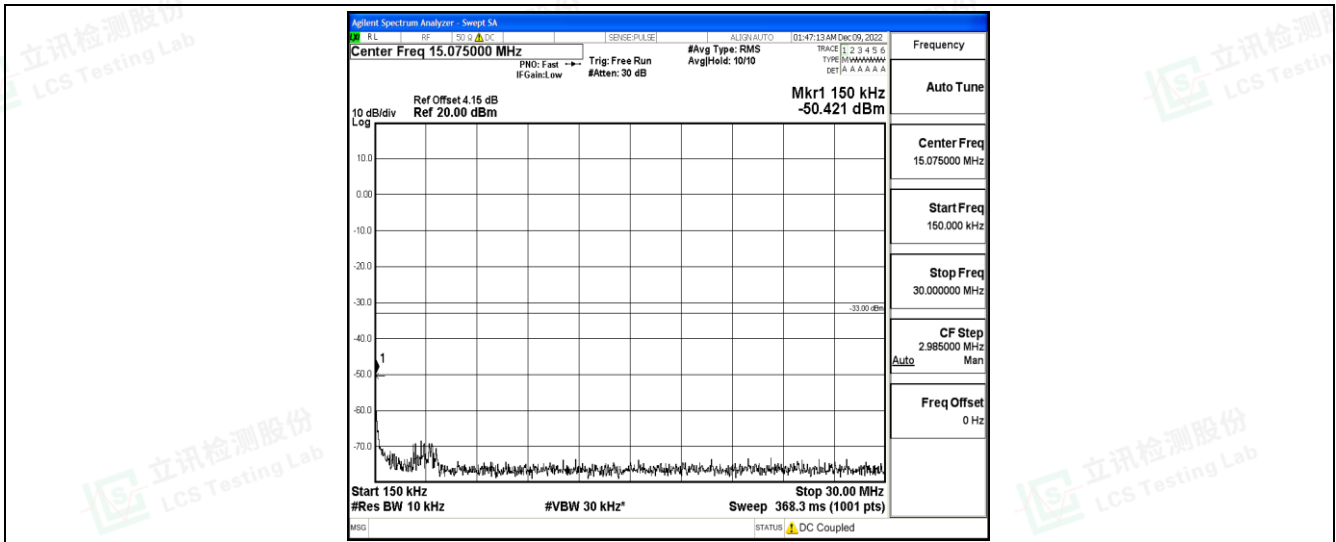

Band5-1.4MHz-QPSK-20407-1RB#0-Range3:30~1000MHz