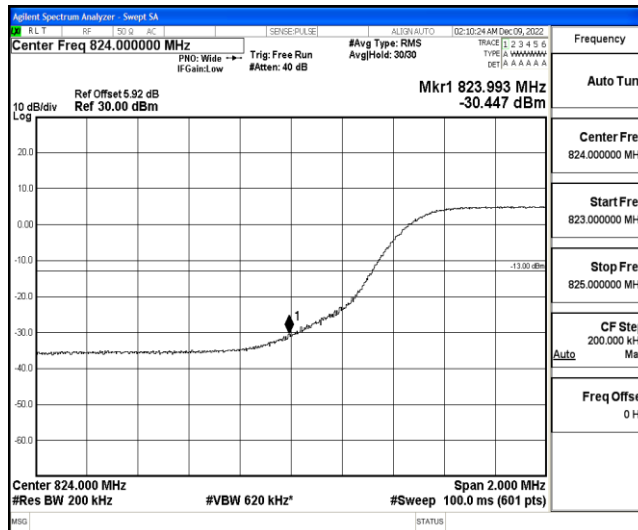

Band5-5MHz-16QAM-20625-25RB#0

Band5-10MHz-QPSK-20450-50RB#0

Band5-10MHz-QPSK-20600-50RB#0

Band5-10MHz-16QAM-20450-50RB#0

Band5-10MHz-16QAM-20600-50RB#0

F.5 Conducted Spurious Emission

Test Result

Band	Bandwidth	Modulation	Channel	RB Configuration	Frequency Range	Result (dBm)	Verdict
Band5	1.4MHz	QPSK	20407	1RB#0	Range1:0.009~0.15MHz	-57.28	PASS
Band5	1.4MHz	QPSK	20407	1RB#0	Range2:0.15~30MHz	-50.42	PASS
Band5	1.4MHz	QPSK	20407	1RB#0	Range3:30~1000MHz	-40.2	PASS
Band5	1.4MHz	QPSK	20407	1RB#0	Range4:1000~10000MHz	-30.04	PASS
Band5	1.4MHz	QPSK	20525	1RB#0	Range1:0.009~0.15MHz	-55.05	PASS
Band5	1.4MHz	QPSK	20525	1RB#0	Range2:0.15~30MHz	-49.77	PASS
Band5	1.4MHz	QPSK	20525	1RB#0	Range3:30~1000MHz	-41.24	PASS
Band5	1.4MHz	QPSK	20525	1RB#0	Range4:1000~10000MHz	-29.19	PASS
Band5	1.4MHz	QPSK	20643	1RB#0	Range1:0.009~0.15MHz	-54.7	PASS
Band5	1.4MHz	QPSK	20643	1RB#0	Range2:0.15~30MHz	-50.38	PASS
Band5	1.4MHz	QPSK	20643	1RB#0	Range3:30~1000MHz	-40.86	PASS
Band5	1.4MHz	QPSK	20643	1RB#0	Range4:1000~10000MHz	-32.23	PASS
Band5	1.4MHz	16QAM	20407	1RB#0	Range1:0.009~0.15MHz	-54.54	PASS
Band5	1.4MHz	16QAM	20407	1RB#0	Range2:0.15~30MHz	-50.23	PASS
Band5	1.4MHz	16QAM	20407	1RB#0	Range3:30~1000MHz	-41.25	PASS
Band5	1.4MHz	16QAM	20407	1RB#0	Range4:1000~10000MHz	-30.64	PASS
Band5	1.4MHz	16QAM	20525	1RB#0	Range1:0.009~0.15MHz	-55.71	PASS
Band5	1.4MHz	16QAM	20525	1RB#0	Range2:0.15~30MHz	-50.38	PASS
Band5	1.4MHz	16QAM	20525	1RB#0	Range3:30~1000MHz	-40.26	PASS
Band5	1.4MHz	16QAM	20525	1RB#0	Range4:1000~10000MHz	-29.76	PASS
Band5	1.4MHz	16QAM	20643	1RB#0	Range1:0.009~0.15MHz	-55.24	PASS
Band5	1.4MHz	16QAM	20643	1RB#0	Range2:0.15~30MHz	-51.03	PASS
Band5	1.4MHz	16QAM	20643	1RB#0	Range3:30~1000MHz	-40.84	PASS
Band5	1.4MHz	16QAM	20643	1RB#0	Range4:1000~10000MHz	-32.78	PASS
Band5	3MHz	QPSK	20415	1RB#0	Range1:0.009~0.15MHz	-54.85	PASS
Band5	3MHz	QPSK	20415	1RB#0	Range2:0.15~30MHz	-48.57	PASS
Band5	3MHz	QPSK	20415	1RB#0	Range3:30~1000MHz	-41.46	PASS
Band5	3MHz	QPSK	20415	1RB#0	Range4:1000~10000MHz	-29.96	PASS
Band5	3MHz	QPSK	20525	1RB#0	Range1:0.009~0.15MHz	-56.31	PASS
Band5	3MHz	QPSK	20525	1RB#0	Range2:0.15~30MHz	-50.95	PASS
Band5	3MHz	QPSK	20525	1RB#0	Range3:30~1000MHz	-41.12	PASS
Band5	3MHz	QPSK	20525	1RB#0	Range4:1000~10000MHz	-29.1	PASS
Band5	3MHz	QPSK	20635	1RB#0	Range1:0.009~0.15MHz	-56.08	PASS