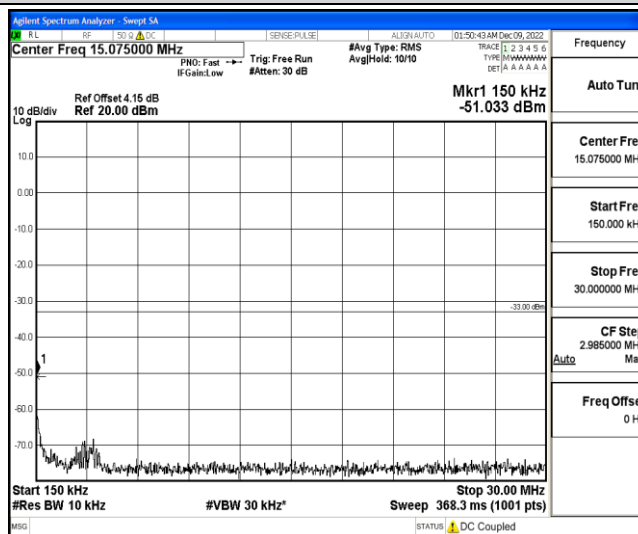

Band5-1.4MHz-16QAM-20525-1RB#0-Range2:0.15~30MHz

Band5-1.4MHz-16QAM-20525-1RB#0-Range3:30~1000MHz

Band5-1.4MHz-16QAM-20525-1RB#0-Range4:1000~10000MHz

Band5-1.4MHz-16QAM-20643-1RB#0-Range1:0.009~0.15MHz

Band5-1.4MHz-16QAM-20643-1RB#0-Range2:0.15~30MHz