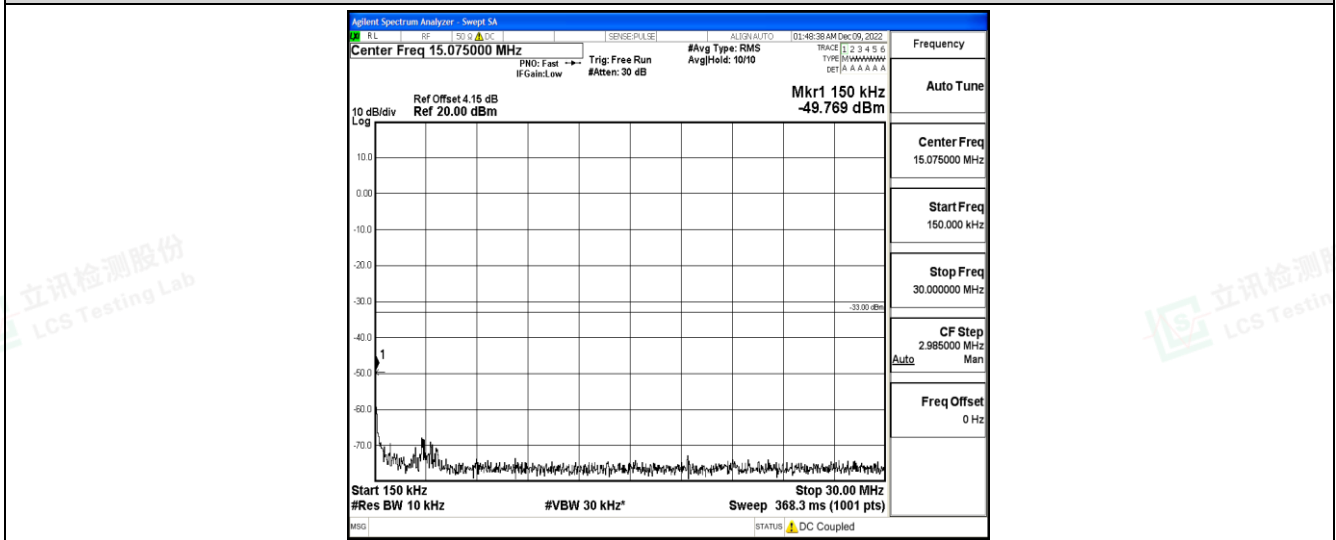

Test Graphs

Band5-1.4MHz-QPSK-20407-1RB#0-Range3:30~1000MHz

Band5-1.4MHz-QPSK-20407-1RB#0-Range4:1000~10000MHz

Band5-1.4MHz-QPSK-20525-1RB#0-Range1:0.009~0.15MHz

Shenzhen LCS Compliance Testing Laboratory Ltd.
 Add: 101, 201 Bldg A & 301 Bldg C, Juji Industrial Park Yabianxueziwei, Shajing Street, Baoan District, Shenzhen, 518000, China
 Tel: +(86) 0755-82591330 | E-mail: webmaster@lcs-cert.com | Web: www.lcs-cert.com
 Scan code to check authenticity

Band5-1.4MHz-QPSK-20525-1RB#0-Range2:0.15~30MHz

Band5-1.4MHz-QPSK-20525-1RB#0-Range3:30~1000MHz

Band5-1.4MHz-QPSK-20525-1RB#0-Range4:1000~10000MHz

Shenzhen LCS Compliance Testing Laboratory Ltd.
 Add: 101, 201 Bldg A & 301 Bldg C, Juji Industrial Park Yabianxueziwei, Shajing Street, Baoan District, Shenzhen, 518000, China
 Tel: +(86) 0755-82591330 | E-mail: webmaster@lcs-cert.com | Web: www.lcs-cert.com
 Scan code to check authenticity