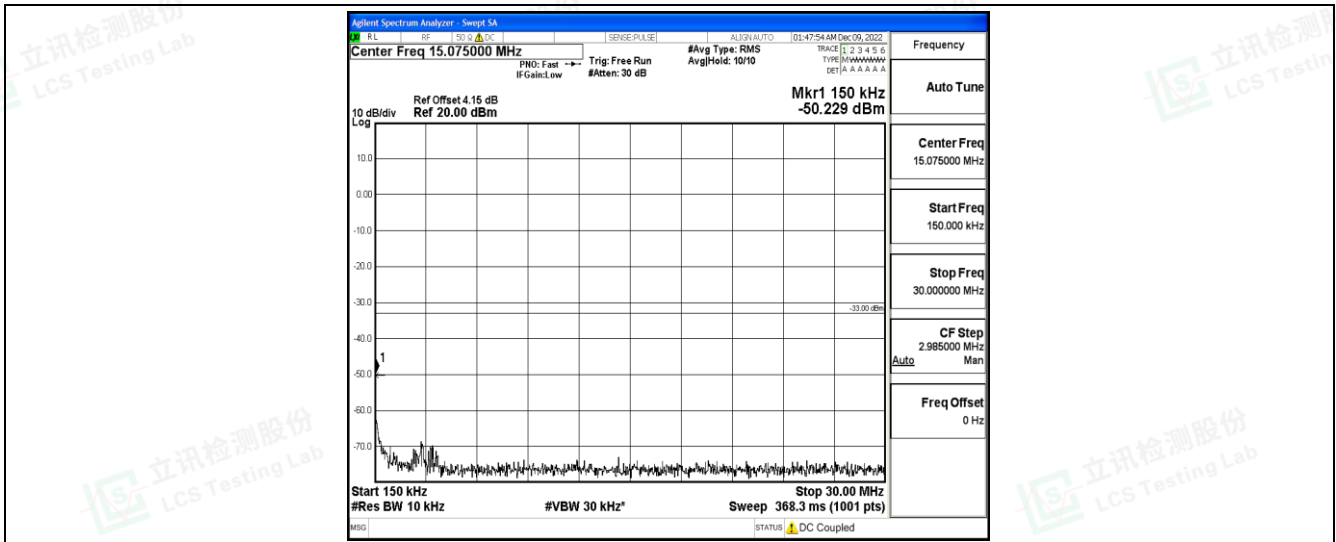

Band5-1.4MHz-16QAM-20407-1RB#0-Range3:30~1000MHz