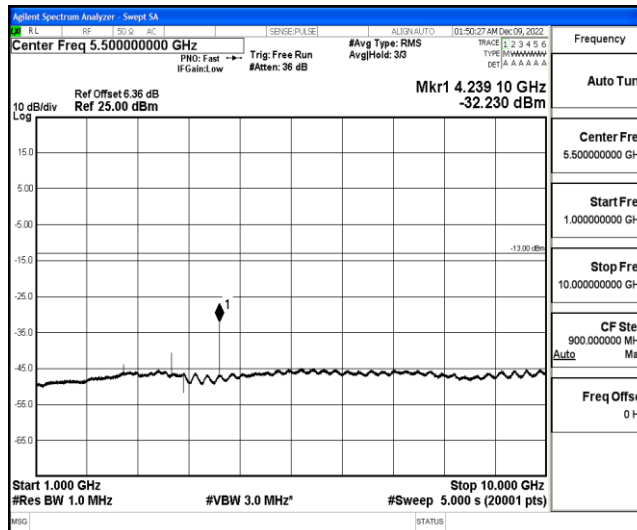

Band5-1.4MHz-QPSK-20643-1RB#0-Range1:0.009~0.15MHz

Band5-1.4MHz-QPSK-20643-1RB#0-Range2:0.15~30MHz

Band5-1.4MHz-QPSK-20643-1RB#0-Range3:30~1000MHz

Band5-1.4MHz-QPSK-20643-1RB#0-Range4:1000~10000MHz

Band5-1.4MHz-16QAM-20407-1RB#0-Range1:0.009~0.15MHz