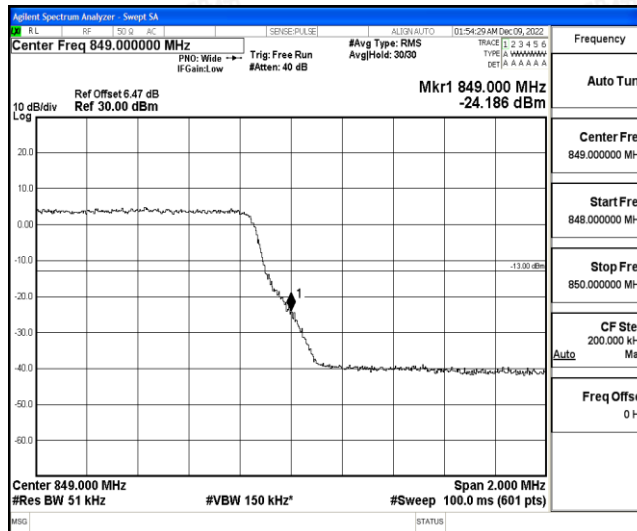

Band5-5MHz-QPSK-20425-25RB#0