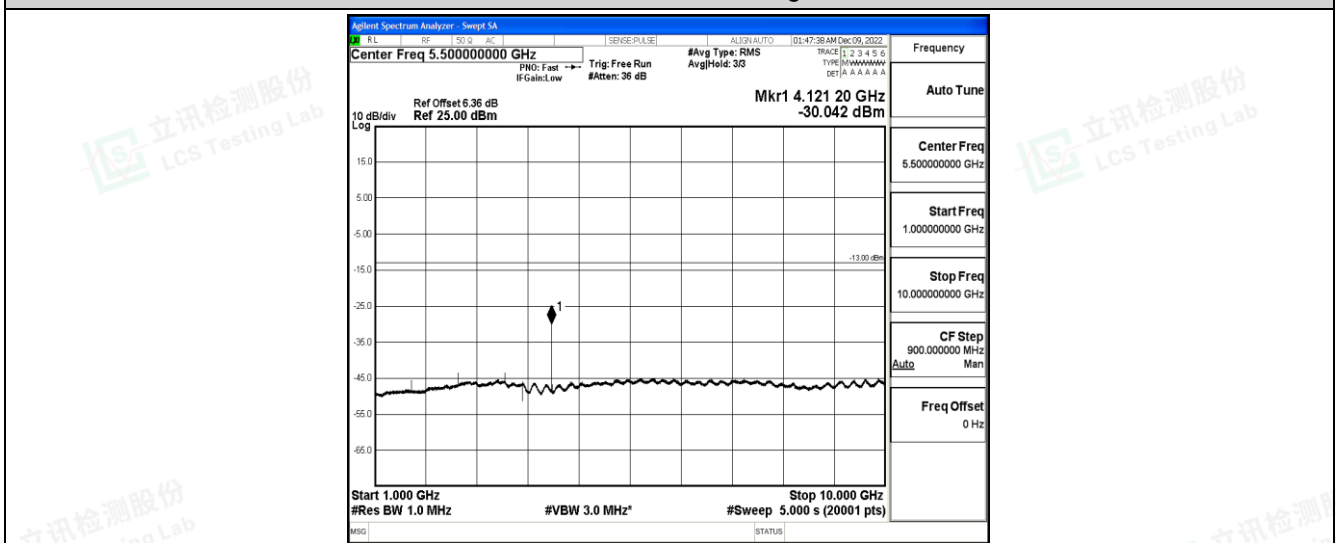

Test Graphs

Band5-1.4MHz-QPSK-20407-1RB#0-Range3:30~1000MHz

Band5-1.4MHz-QPSK-20407-1RB#0-Range4:1000~10000MHz

Band5-1.4MHz-QPSK-20525-1RB#0-Range1:0.009~0.15MHz

Shenzhen LCS Compliance Testing Laboratory Ltd.
 Add: 101, 201 Bldg A & 301 Bldg C, Juji Industrial Park Yabianxueziwei, Shajing Street, Baoan District, Shenzhen, 518000, China
 Tel: +(86) 0755-82591330 | E-mail: webmaster@lcs-cert.com | Web: www.lcs-cert.com
 Scan code to check authenticity

Band5-1.4MHz-QPSK-20525-1RB#0-Range2:0.15~30MHz

Band5-1.4MHz-QPSK-20525-1RB#0-Range3:30~1000MHz

Band5-1.4MHz-QPSK-20525-1RB#0-Range4:1000~10000MHz

Shenzhen LCS Compliance Testing Laboratory Ltd.
 Add: 101, 201 Bldg A & 301 Bldg C, Juji Industrial Park Yabianxueziwei, Shajing Street, Baoan District, Shenzhen, 518000, China
 Tel: +(86) 0755-82591330 | E-mail: webmaster@lcs-cert.com | Web: www.lcs-cert.com
 Scan code to check authenticity