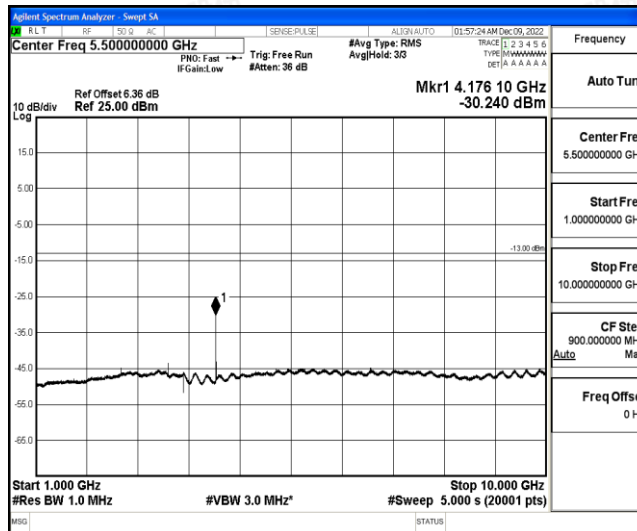

Band5-3MHz-16QAM-20635-1RB#0-Range1:0.009~0.15MHz