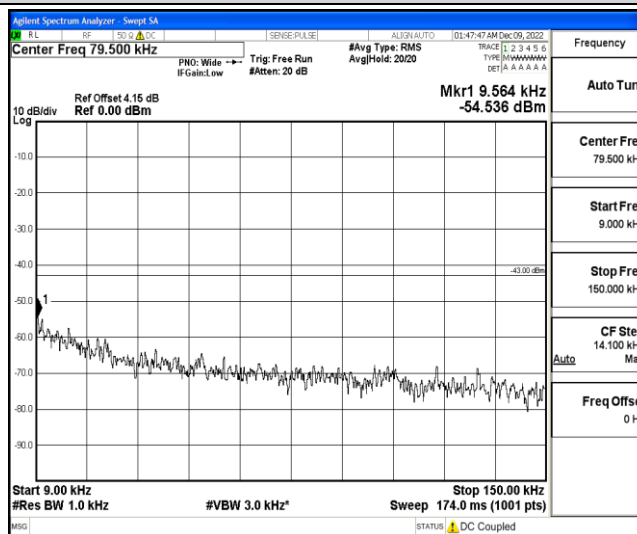

Band5-1.4MHz-QPSK-20643-1RB#0-Range1:0.009~0.15MHz

Band5-1.4MHz-QPSK-20643-1RB#0-Range2:0.15~30MHz

Band5-1.4MHz-QPSK-20643-1RB#0-Range3:30~1000MHz

Band5-1.4MHz-QPSK-20643-1RB#0-Range4:1000~10000MHz

Band5-1.4MHz-16QAM-20407-1RB#0-Range1:0.009~0.15MHz