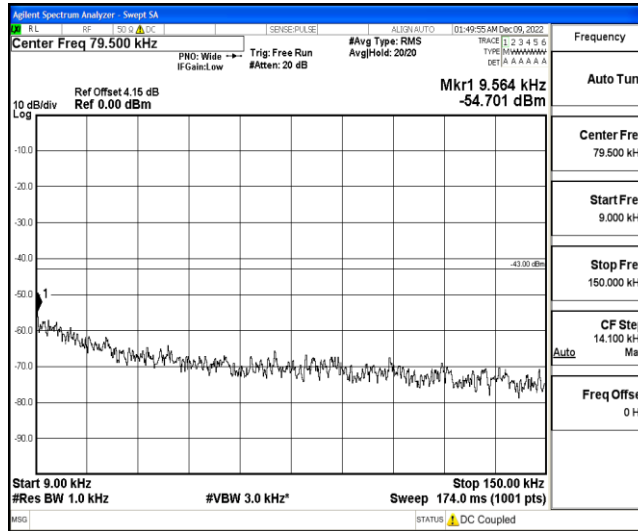

Band5-1.4MHz-QPSK-20643-1RB#0-Range2:0.15~30MHz