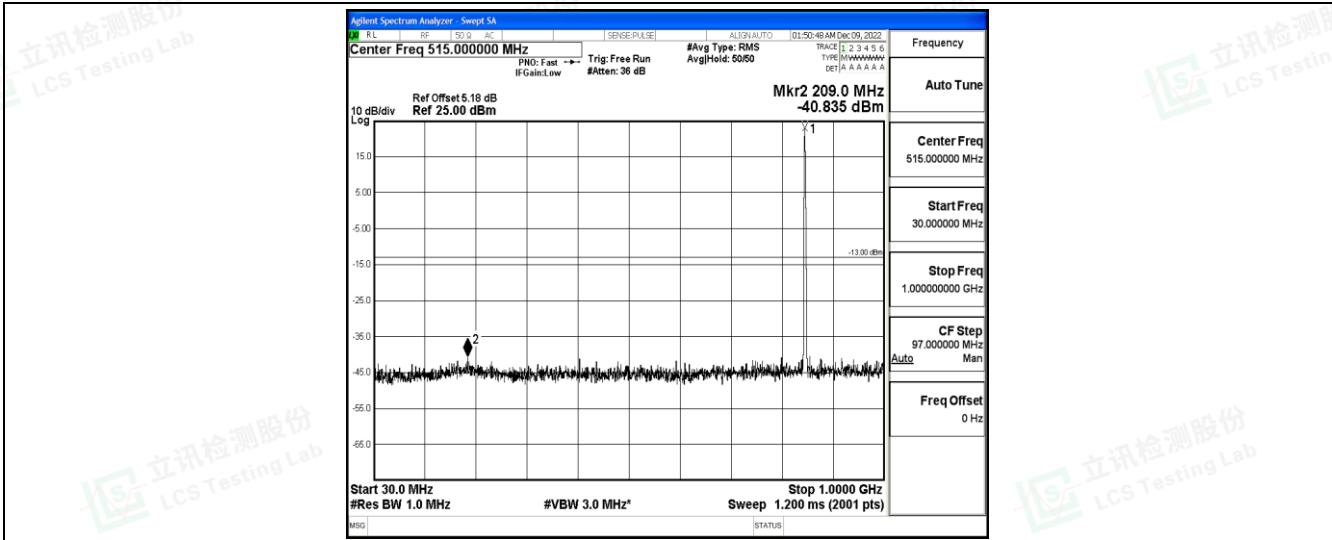

Band5-1.4MHz-16QAM-20643-1RB#0-Range4:1000~10000MHz