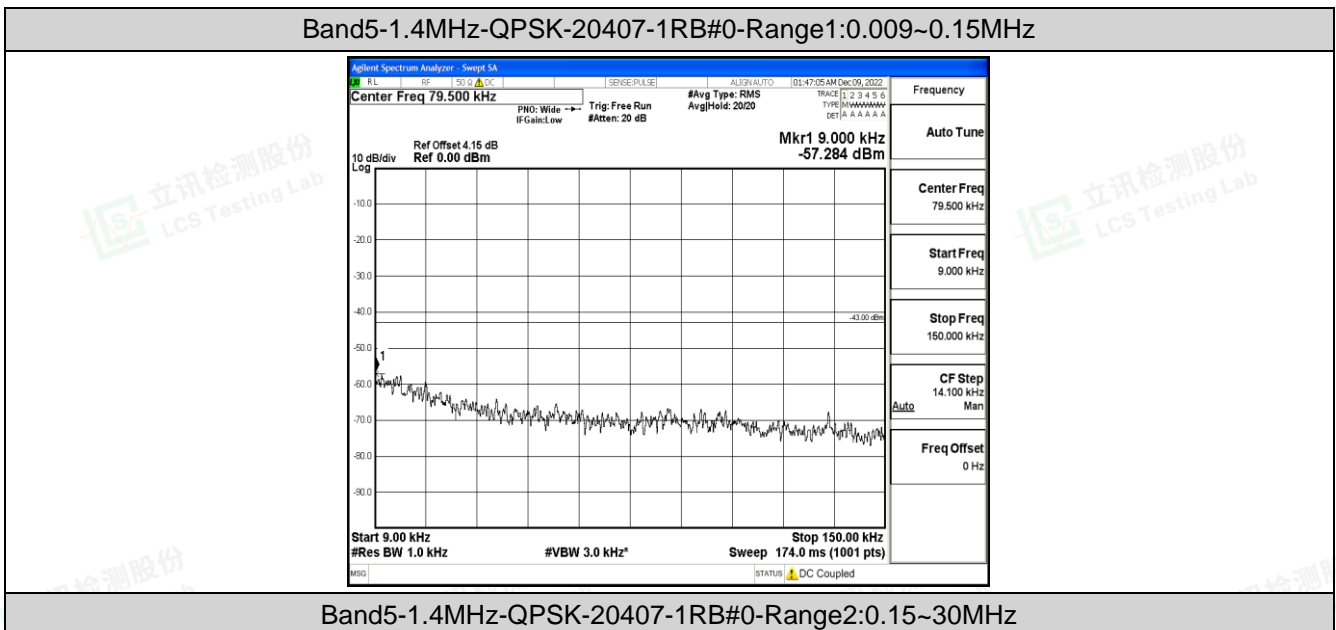

Test Graphs