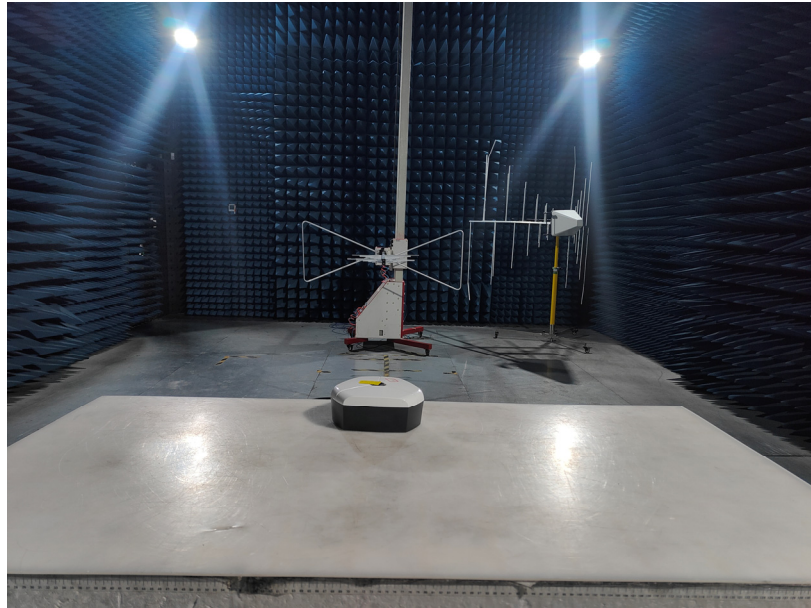

Test Model No.: TSEB240V/48AUS-ZRE-H

Radiated Emission

Conducted Emission