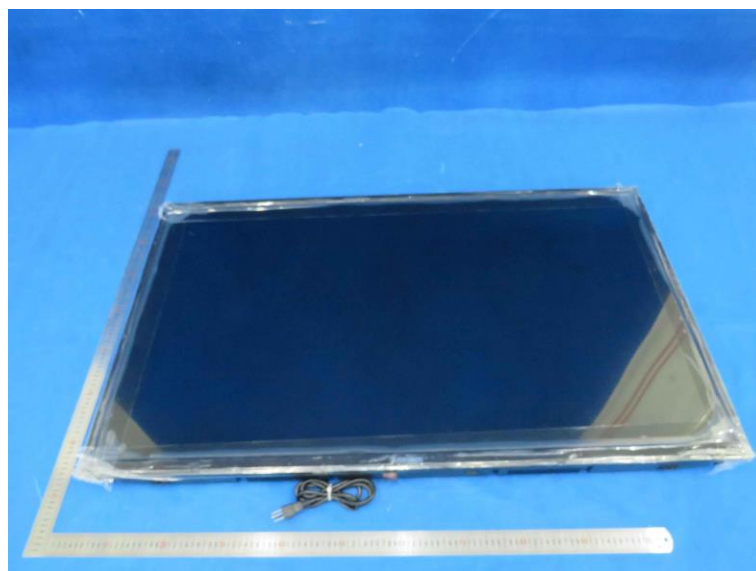

Product Name: liquid crystal TV

Model No.: ZT-W25F

EUT Constructional Details

External Photo