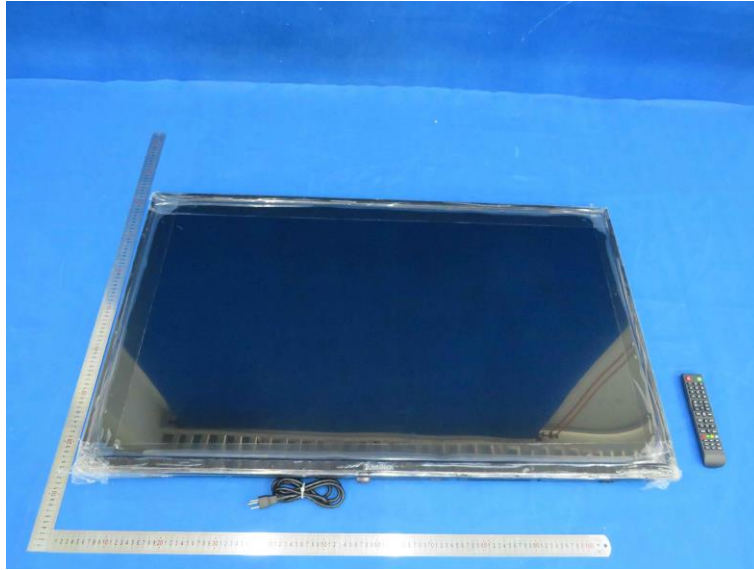

Product Name: liquid crystal TV

Model No.: ZT-W25F

### External Photo

-----End-----