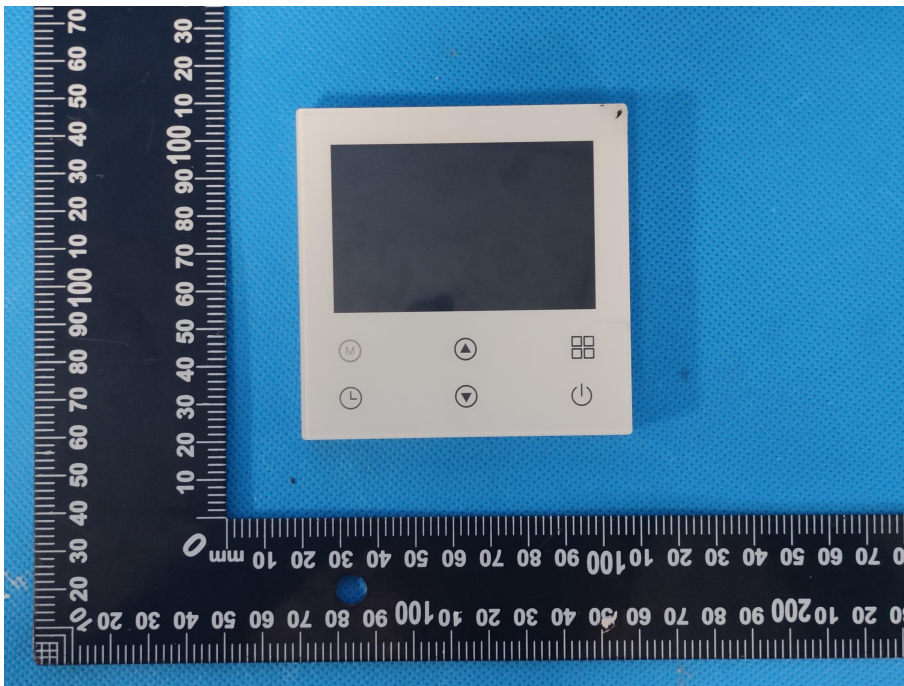

EUT PHOTOS(External Photos)

ZHONGHAN

FCC ID: 2A95U-B75V

ZHONGHAN

FCC ID: 2A95U-B75V

***** END OF REPORT *****