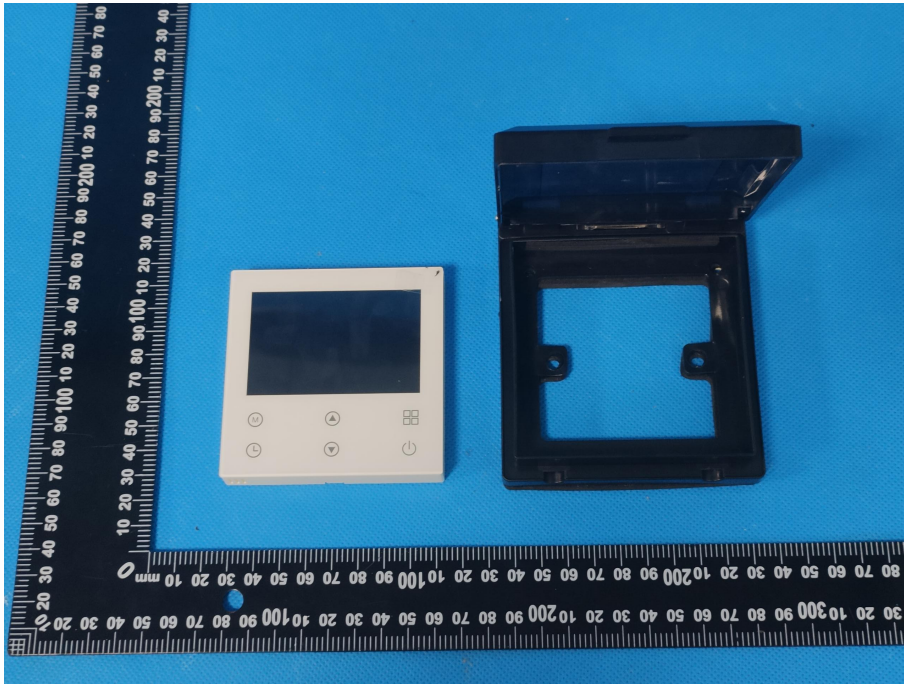

EUT PHOTOS(External Photos)

ZHONGHAN

FCC ID: 2A95U-B75V

ZHONGHAN

FCC ID: 2A95U-B75V

***** END OF REPORT *****