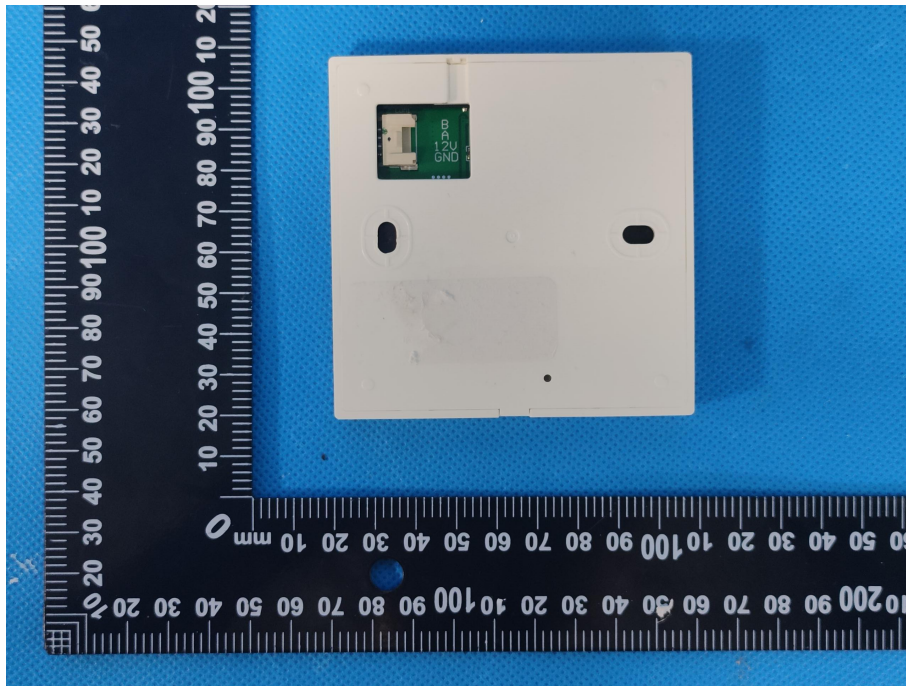

EUT PHOTOS(External Photos)

ZHONGHAN

FCC ID: 2A95U-B75V

ZHONGHAN

FCC ID: 2A95U-B75V

***** END OF REPORT *****