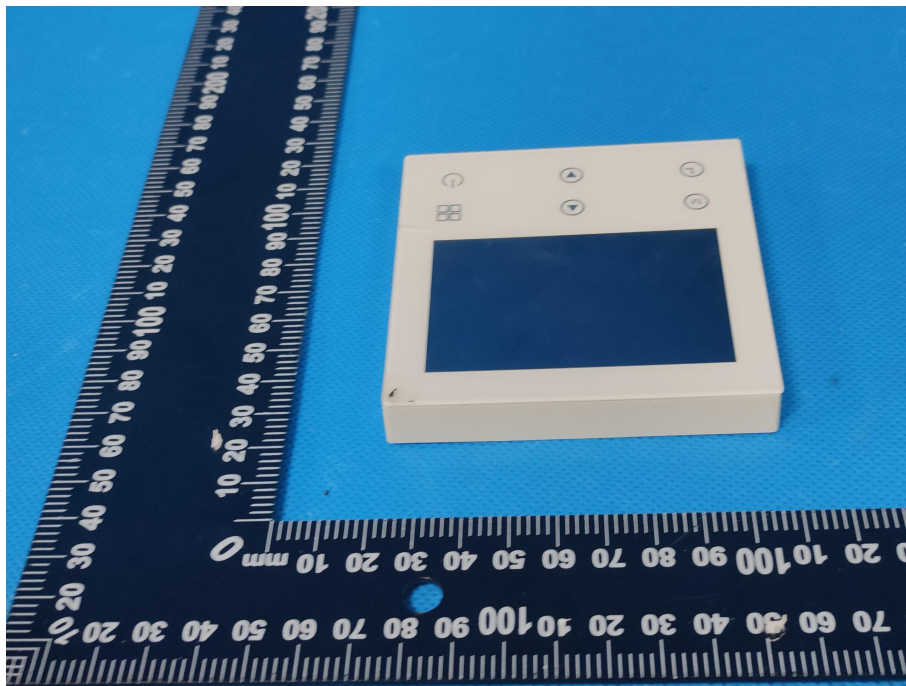

EUT PHOTOS(External Photos)

ZHONGHAN

FCC ID: 2A95U-B75V

ZHONGHAN

FCC ID: 2A95U-B75V

***** END OF REPORT *****