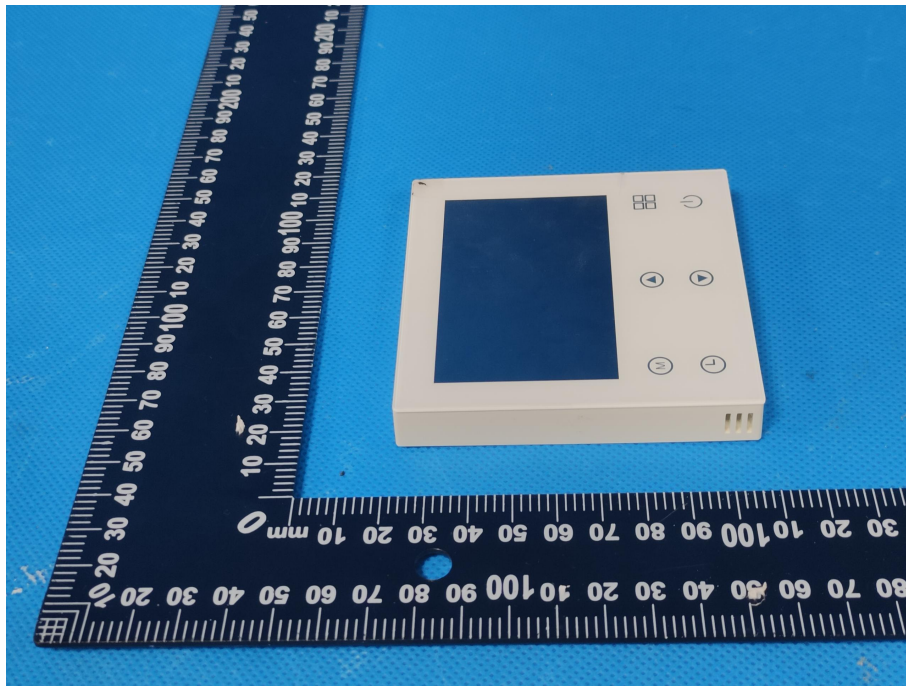

EUT PHOTOS(External Photos)

ZHONGHAN

FCC ID: 2A95U-B75V

ZHONGHAN

FCC ID: 2A95U-B75V

***** END OF REPORT *****