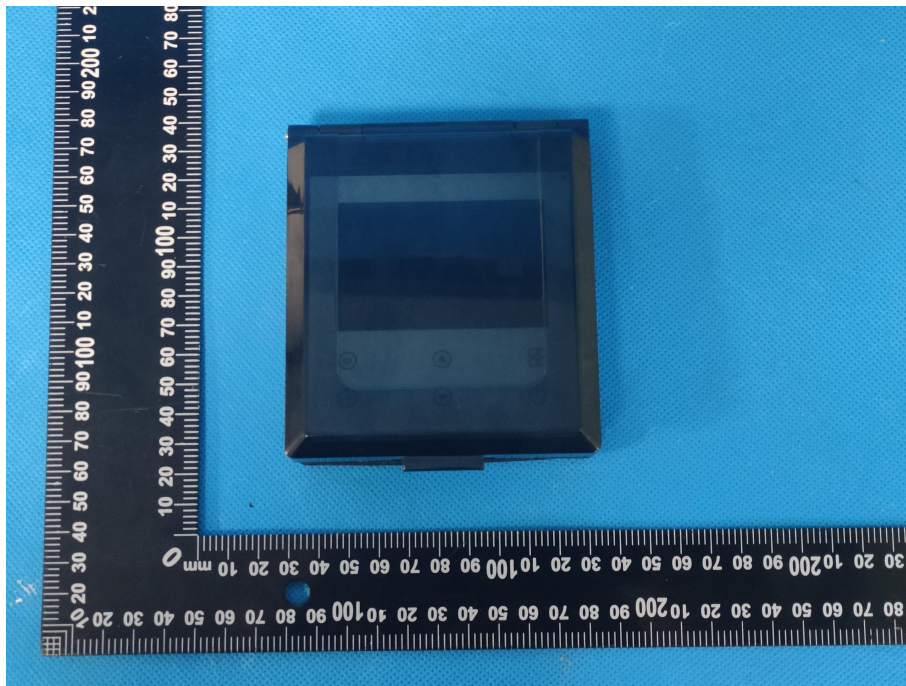

EUT PHOTOS(External Photos)

ZHONGHAN

FCC ID: 2A95U-B75V

ZHONGHAN

FCC ID: 2A95U-B75V

***** END OF REPORT *****