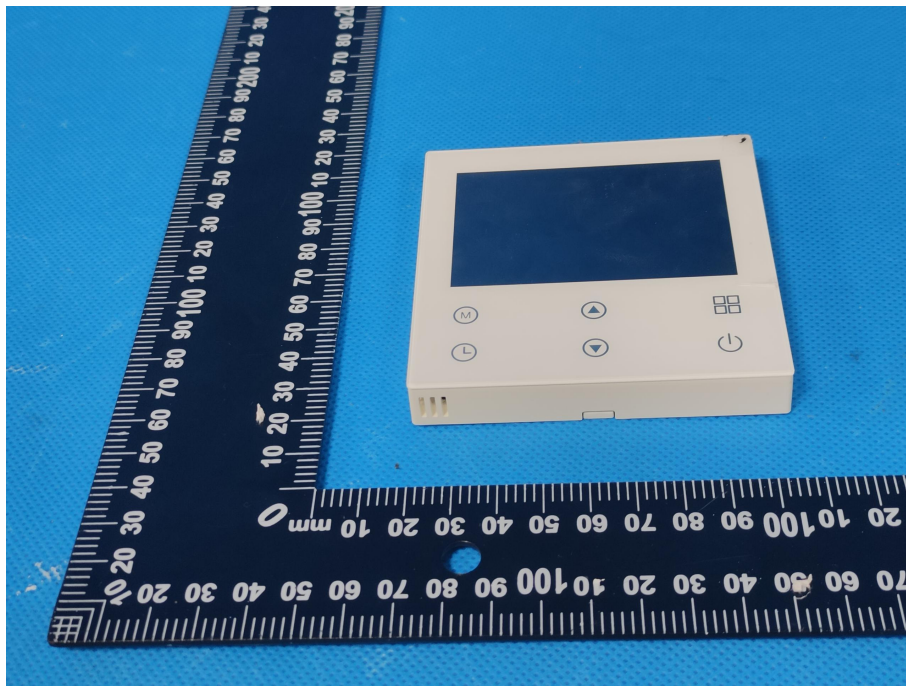

EUT PHOTOS(External Photos)

ZHONGHAN

FCC ID: 2A95U-B75V

ZHONGHAN

FCC ID: 2A95U-B75V

***** END OF REPORT *****