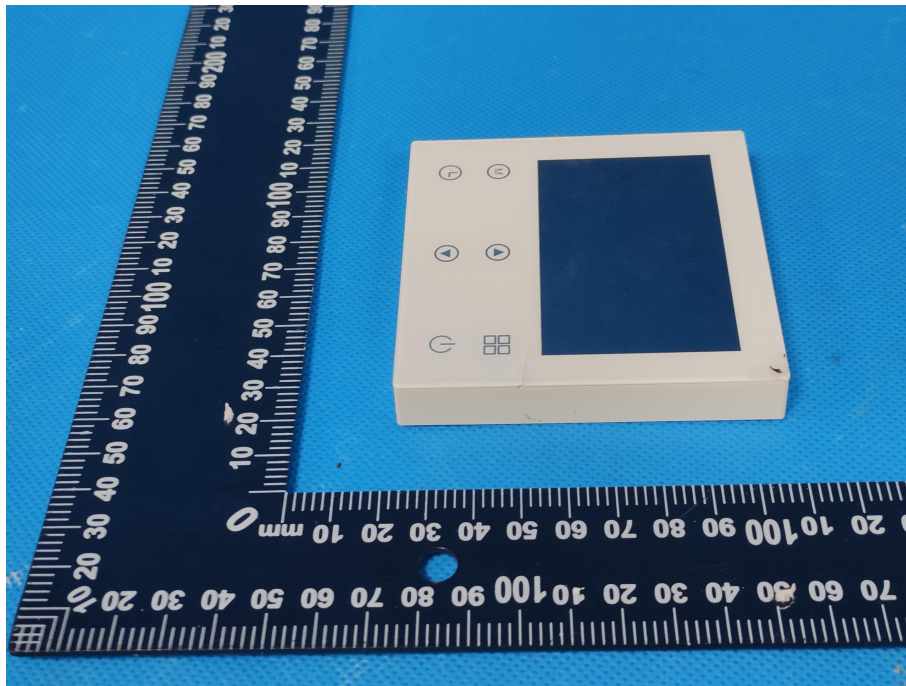

EUT PHOTOS(External Photos)

ZHONGHAN

FCC ID: 2A95U-B75V

ZHONGHAN

FCC ID: 2A95U-B75V

***** END OF REPORT *****