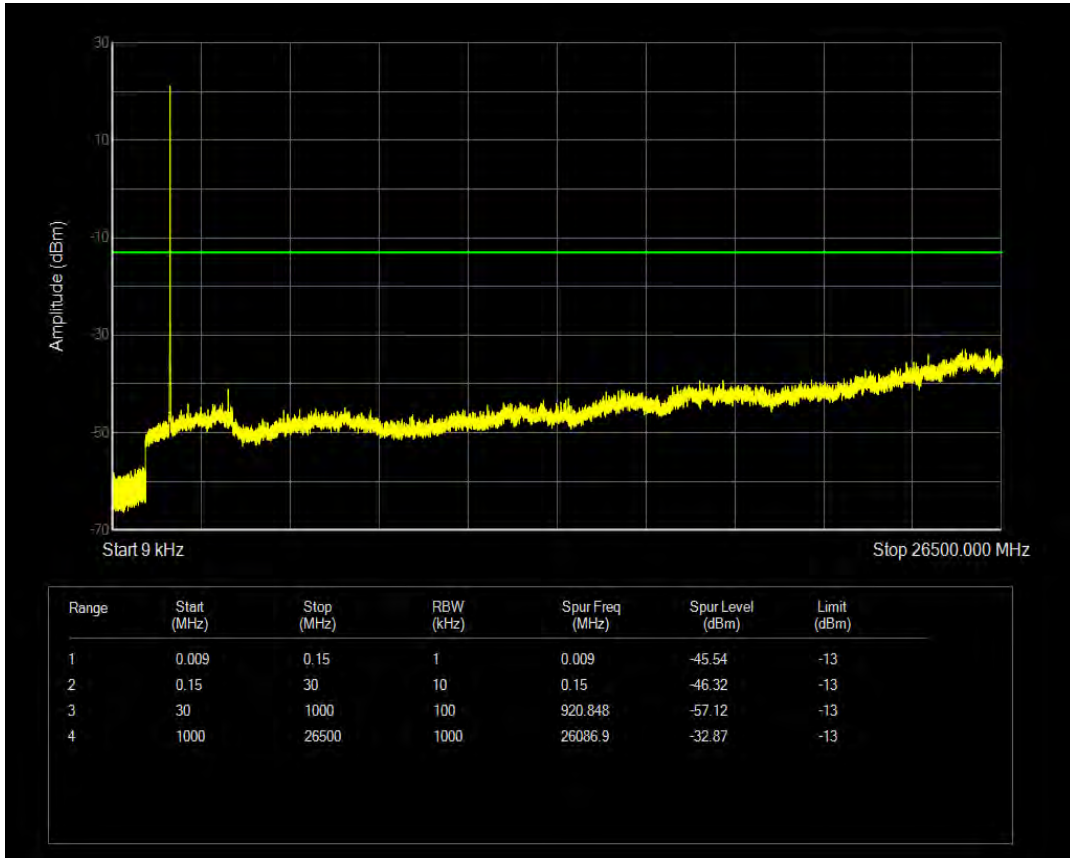

Band4 QPSK BW=5MHz Channel=20175 RB Size=1 Position=#0

Band4 QPSK BW=5MHz Channel=20175 RB Size=25 Position=#0

Band4 16QAM BW=5MHz Channel=20175 RB Size=1 Position=#0

Band4 16QAM BW=5MHz Channel=20175 RB Size=25 Position=#0