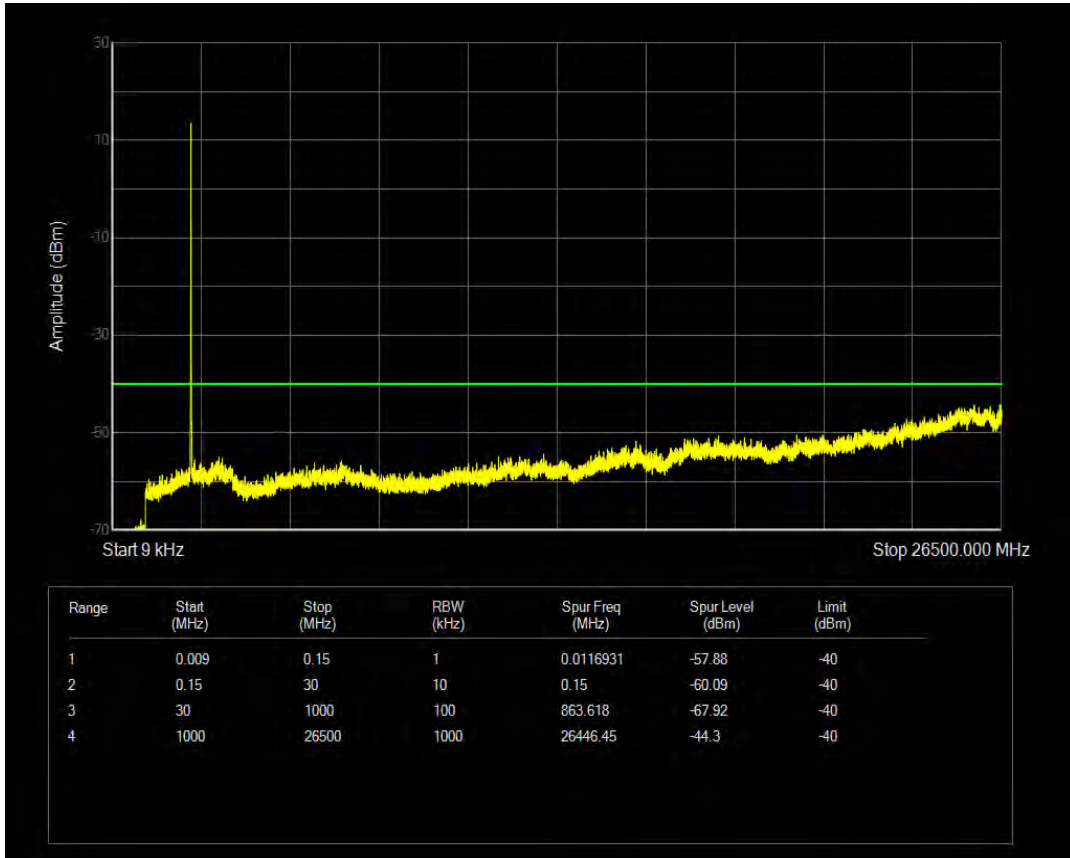

Band40(2350-2360) QPSK BW=5MHz Channel=39200 RB Size=25 Position=#0

Band40(2350-2360) 16QAM BW=5MHz Channel=39200 RB Size=1 Position=#0