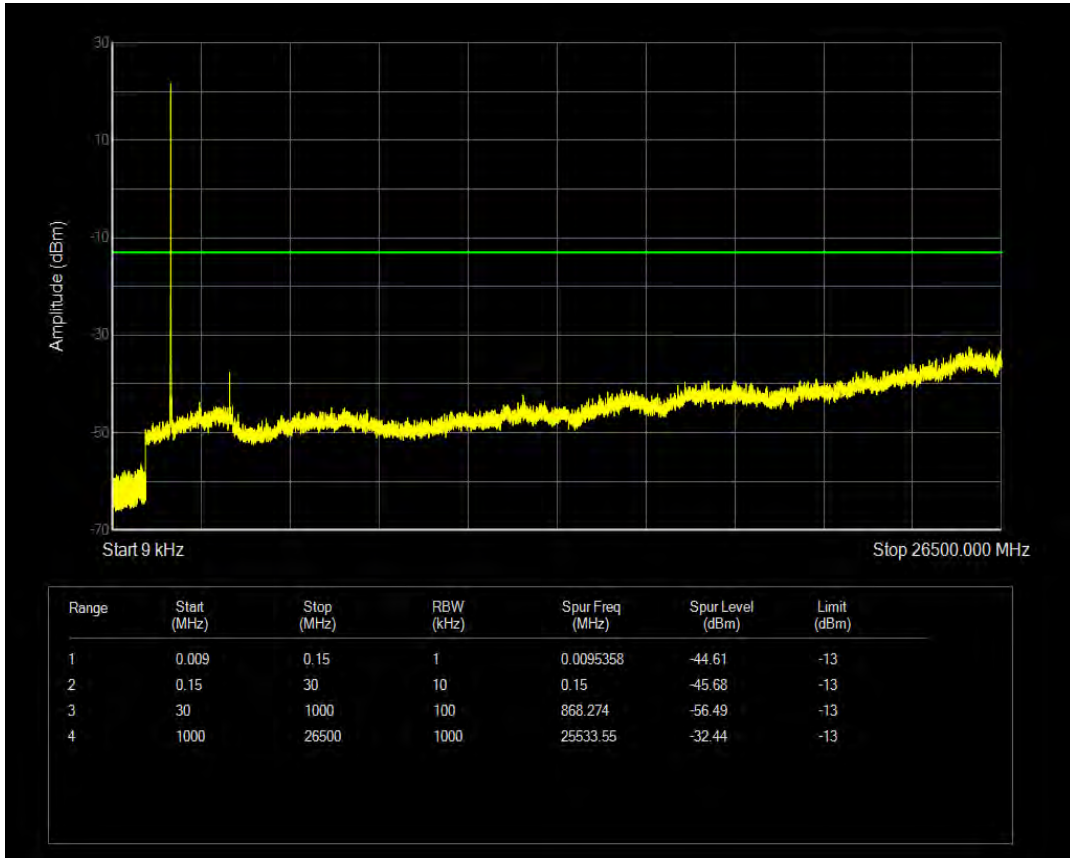

Band4 QPSK BW=3MHz Channel=20385 RB Size=1 Position=#0

Band4 QPSK BW=3MHz Channel=20385 RB Size=15 Position=#0

Band4 16QAM BW=3MHz Channel=20385 RB Size=1 Position=#0

Band4 16QAM BW=3MHz Channel=20385 RB Size=15 Position=#0

Band4 QPSK BW=5MHz Channel=19975 RB Size=1 Position=#0

Band4 QPSK BW=5MHz Channel=19975 RB Size=25 Position=#0

Band4 16QAM BW=5MHz Channel=19975 RB Size=1 Position=#0

Band4 16QAM BW=5MHz Channel=19975 RB Size=25 Position=#0