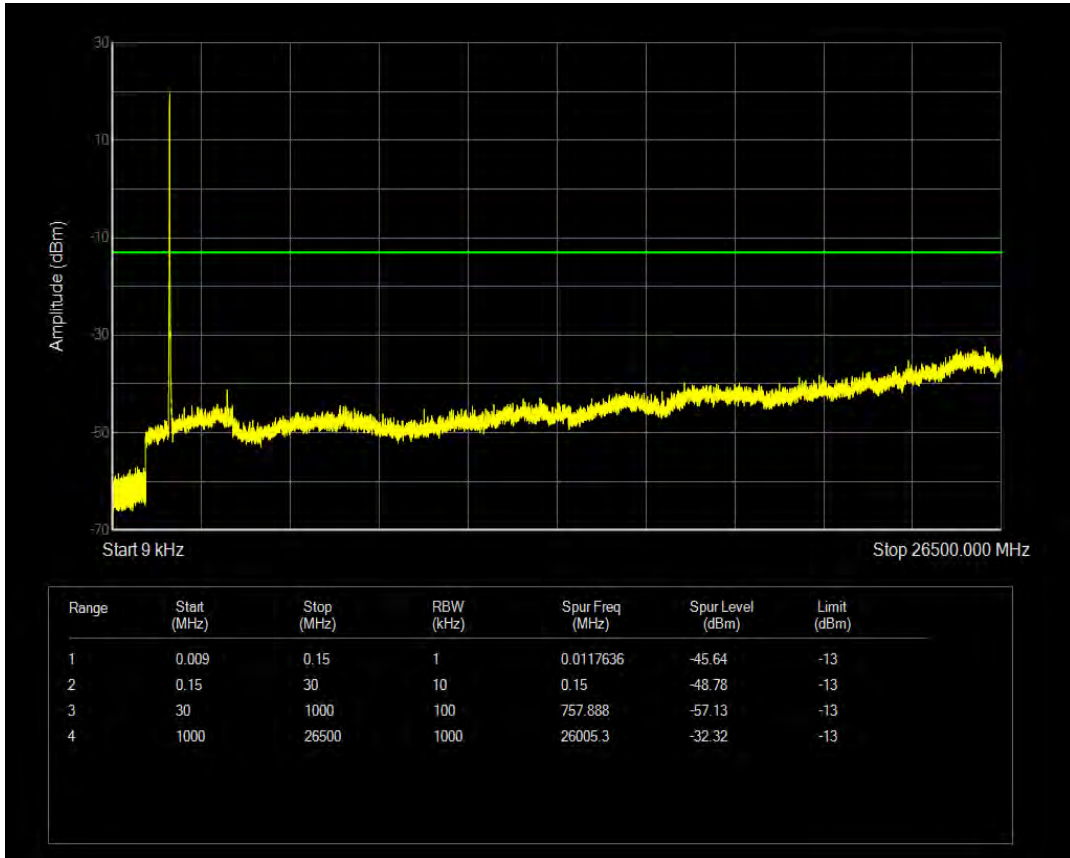

Band4 QPSK BW=15MHz Channel=20025 RB Size=1 Position=#0

Band4 QPSK BW=15MHz Channel=20025 RB Size=75 Position=#0

Band4 16QAM BW=15MHz Channel=20025 RB Size=1 Position=#0

Band4 16QAM BW=15MHz Channel=20025 RB Size=75 Position=#0