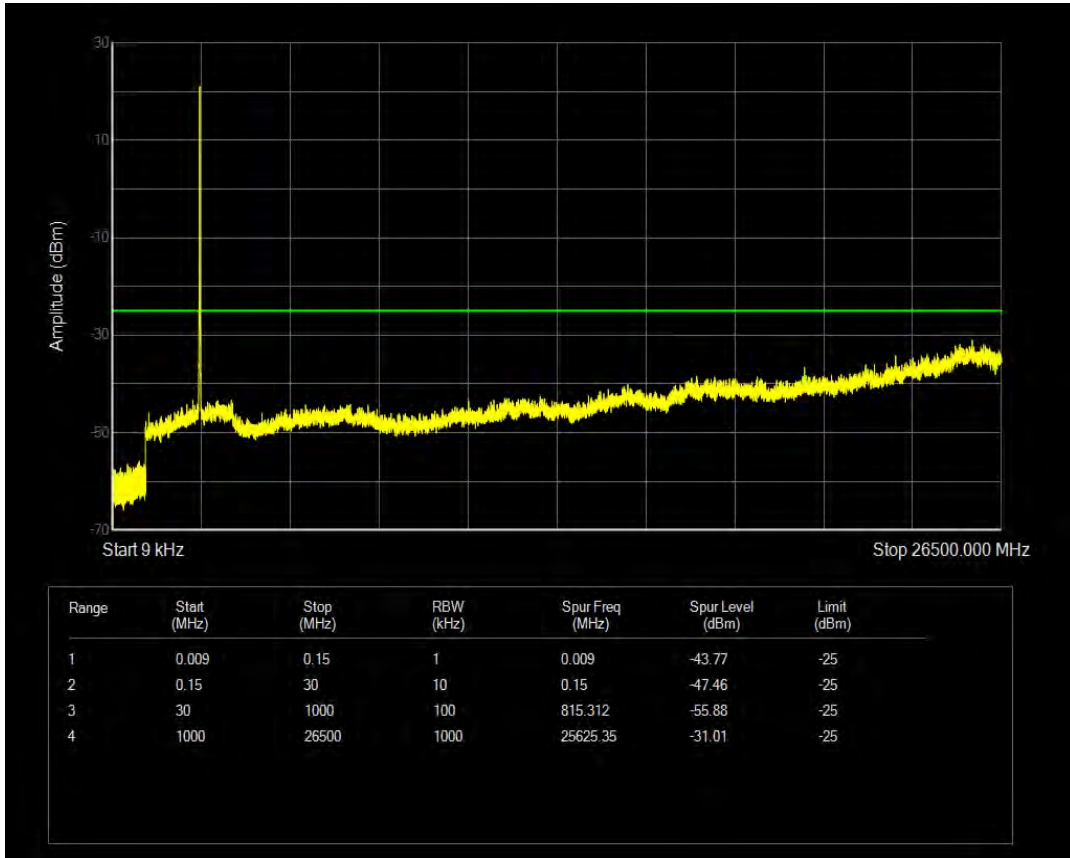

Band38 QPSK BW=10MHz Channel=38000 RB Size=1 Position=#0

Band38 QPSK BW=10MHz Channel=38000 RB Size=50 Position=#0

Band38 16QAM BW=10MHz Channel=38000 RB Size=1 Position=#0

Band38 16QAM BW=10MHz Channel=38000 RB Size=50 Position=#0

Band38 QPSK BW=10MHz Channel=38200 RB Size=1 Position=#0

Band38 QPSK BW=10MHz Channel=38200 RB Size=50 Position=#0

Band38 16QAM BW=10MHz Channel=38200 RB Size=1 Position=#0

Band38 16QAM BW=10MHz Channel=38200 RB Size=50 Position=#0