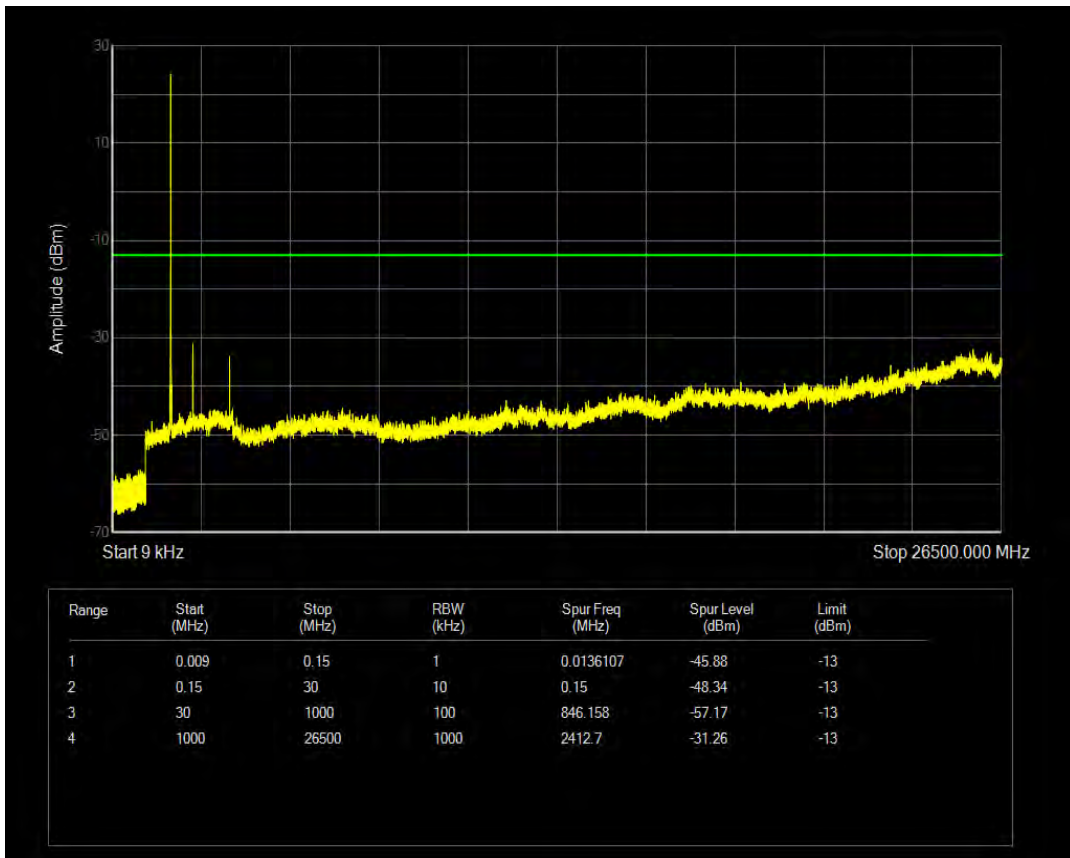

Band4 QPSK BW=3MHz Channel=20385 RB Size=1 Position=#0

Band4 QPSK BW=3MHz Channel=20385 RB Size=15 Position=#0