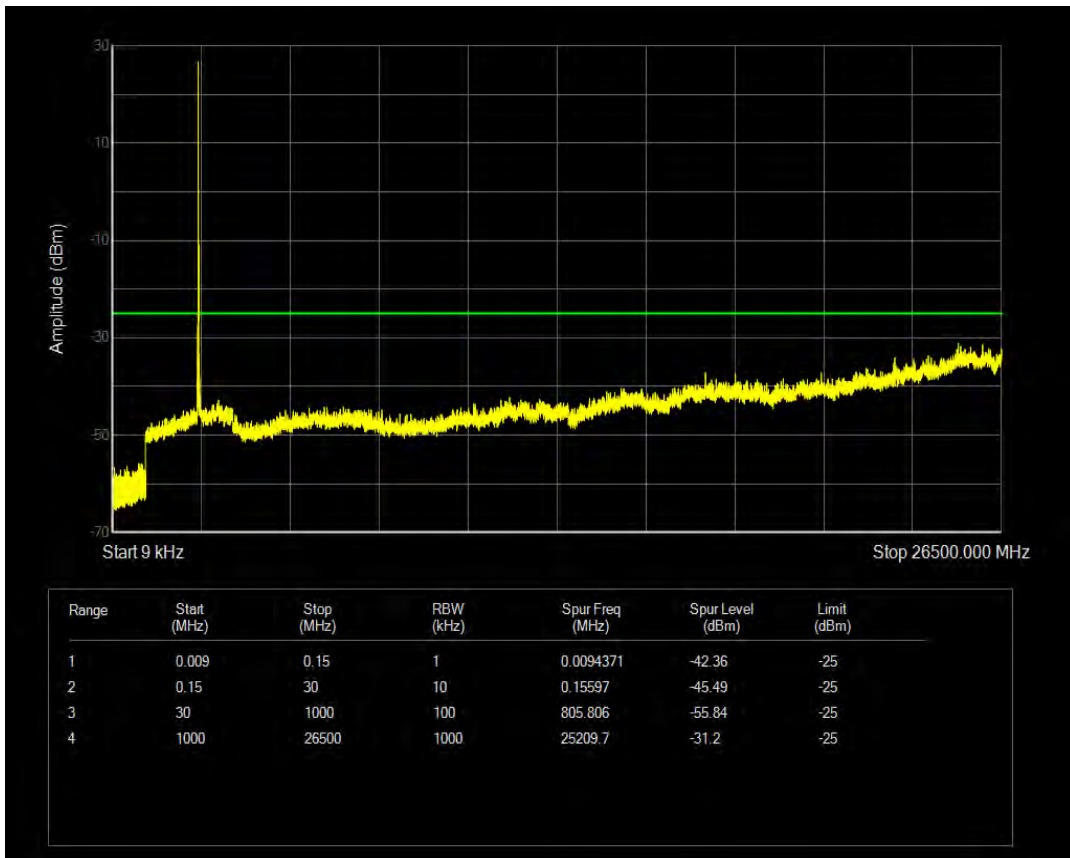

Band38 16QAM BW=15MHz Channel=37825 RB Size=1 Position=#0

Band38 16QAM BW=15MHz Channel=37825 RB Size=75 Position=#0