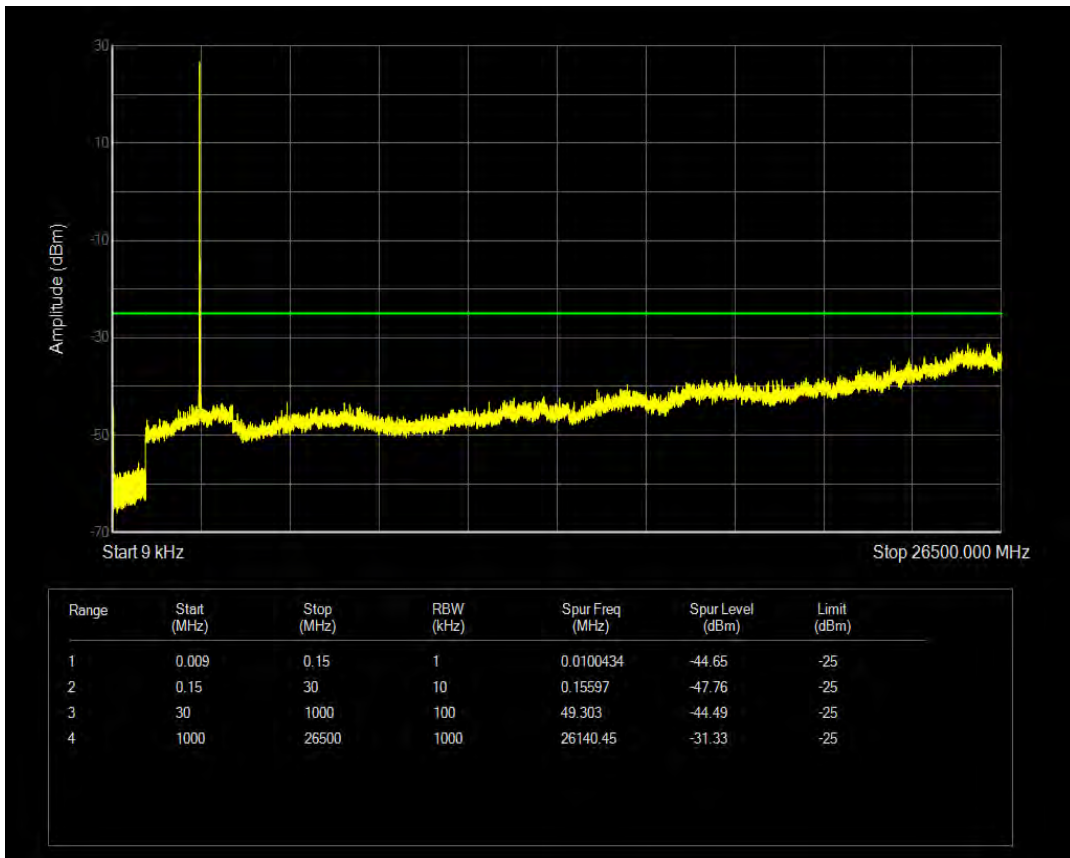

Band38 QPSK BW=10MHz Channel=38000 RB Size=1 Position=#0

Band38 QPSK BW=10MHz Channel=38000 RB Size=50 Position=#0

Band38 16QAM BW=10MHz Channel=38000 RB Size=1 Position=#0

Band38 16QAM BW=10MHz Channel=38000 RB Size=50 Position=#0

Band38 QPSK BW=10MHz Channel=38200 RB Size=1 Position=#0

Band38 QPSK BW=10MHz Channel=38200 RB Size=50 Position=#0

Band38 16QAM BW=10MHz Channel=38200 RB Size=1 Position=#0

Band38 16QAM BW=10MHz Channel=38200 RB Size=50 Position=#0