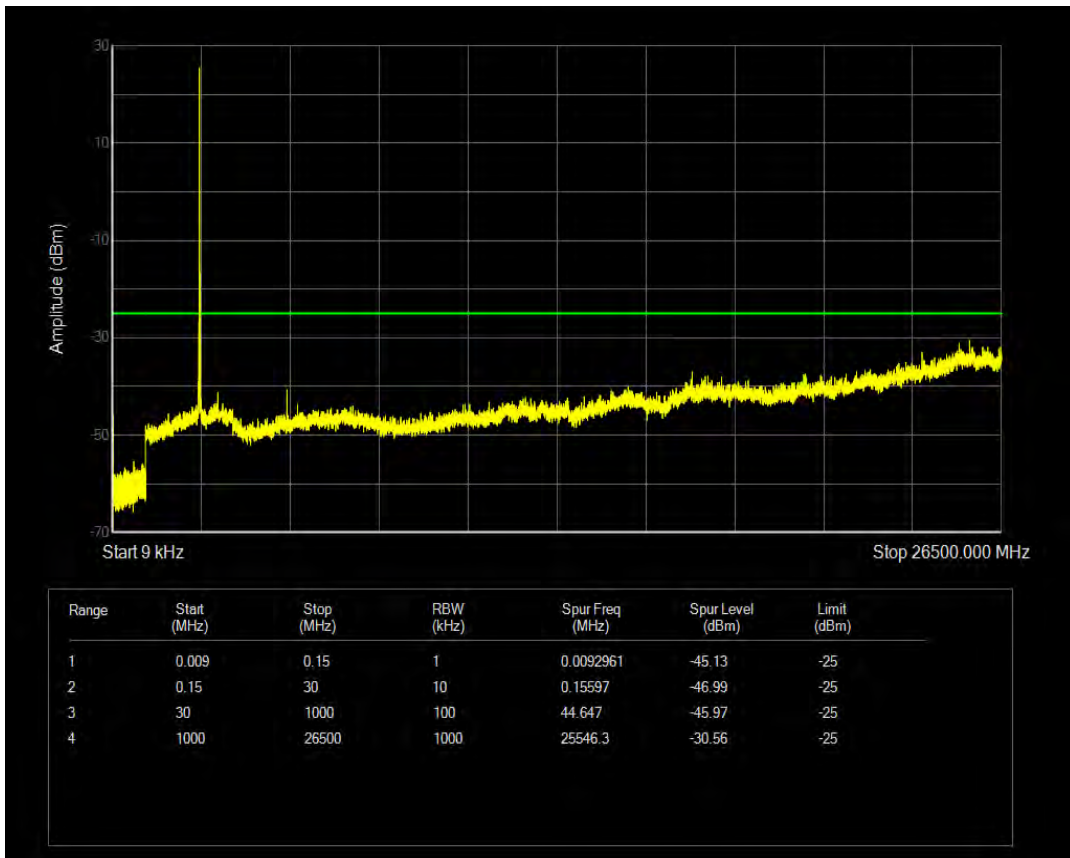

Band38 16QAM BW=15MHz Channel=38175 RB Size=1 Position=#0

Band38 16QAM BW=15MHz Channel=38175 RB Size=75 Position=#0