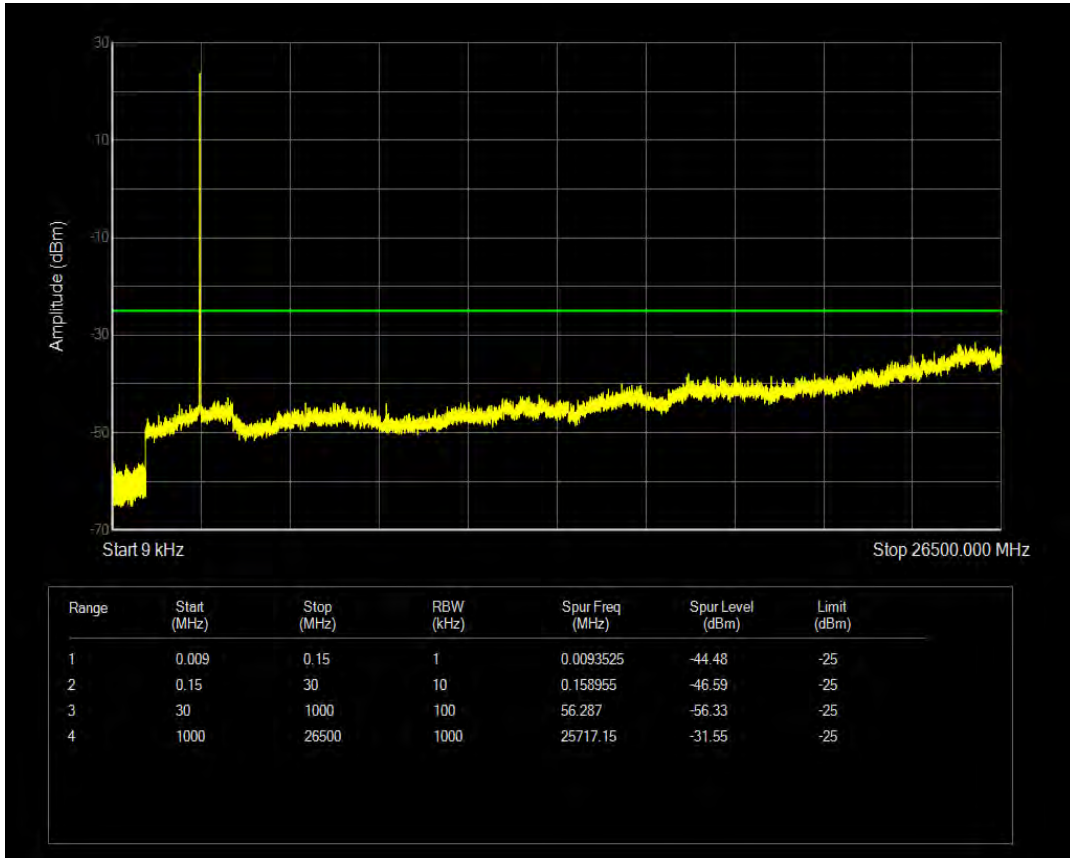

Band38 QPSK BW=5MHz Channel=38000 RB Size=1 Position=#0

Band38 QPSK BW=5MHz Channel=38000 RB Size=25 Position=#0

Band38 16QAM BW=5MHz Channel=38000 RB Size=1 Position=#0

Band38 16QAM BW=5MHz Channel=38000 RB Size=25 Position=#0

Band38 QPSK BW=5MHz Channel=38225 RB Size=1 Position=#0

Band38 QPSK BW=5MHz Channel=38225 RB Size=25 Position=#0

Band38 16QAM BW=5MHz Channel=38225 RB Size=1 Position=#0

Band38 16QAM BW=5MHz Channel=38225 RB Size=25 Position=#0