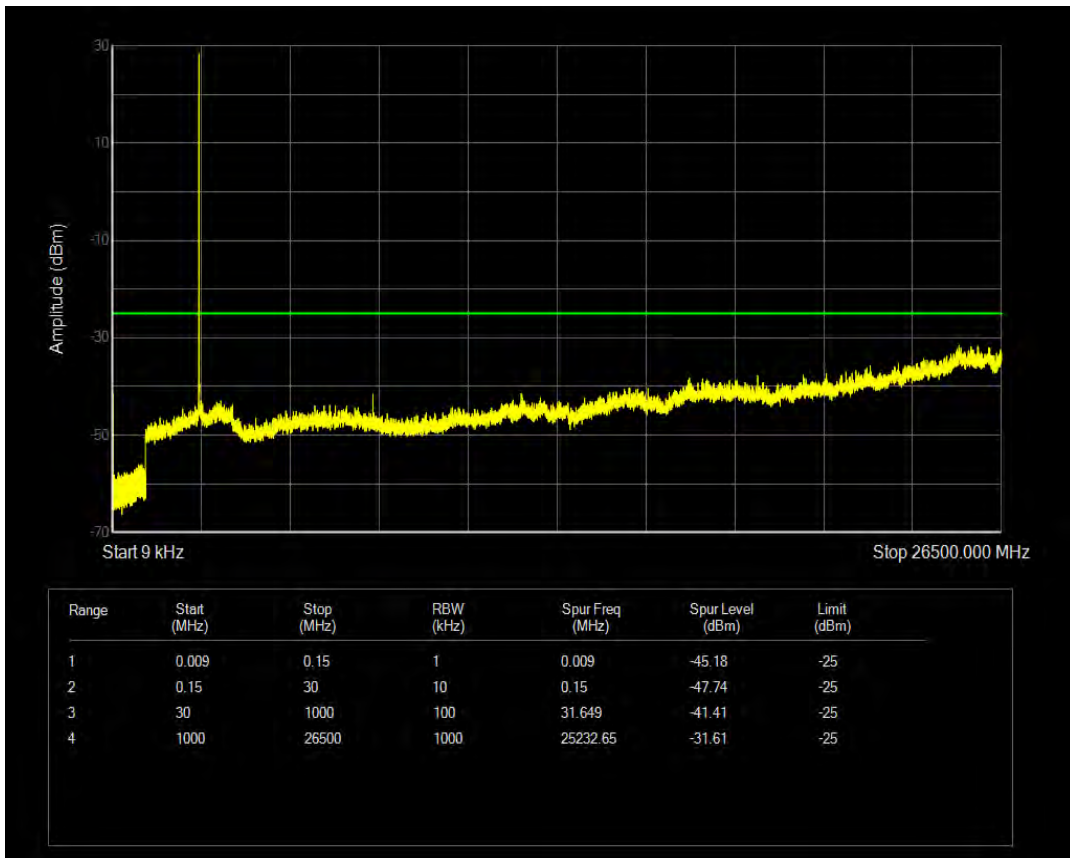

Band38 16QAM BW=5MHz Channel=38000 RB Size=1 Position=#0

Band38 16QAM BW=5MHz Channel=38000 RB Size=25 Position=#0