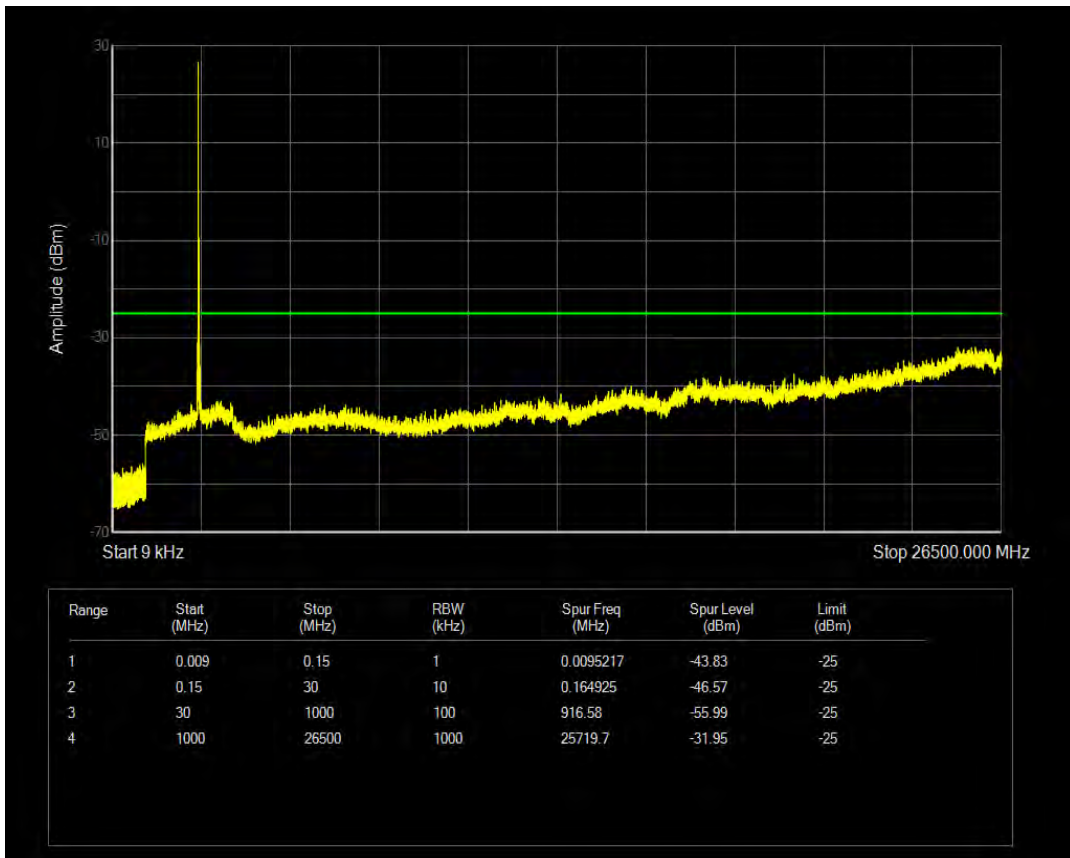

Band38 QPSK BW=15MHz Channel=38175 RB Size=1 Position=#0

Band38 QPSK BW=15MHz Channel=38175 RB Size=75 Position=#0

Band38 16QAM BW=15MHz Channel=38175 RB Size=1 Position=#0

Band38 16QAM BW=15MHz Channel=38175 RB Size=75 Position=#0

Band38 QPSK BW=20MHz Channel=37850 RB Size=1 Position=#0

Band38 QPSK BW=20MHz Channel=37850 RB Size=100 Position=#0

Band38 16QAM BW=20MHz Channel=37850 RB Size=1 Position=#0

Band38 16QAM BW=20MHz Channel=37850 RB Size=100 Position=#0