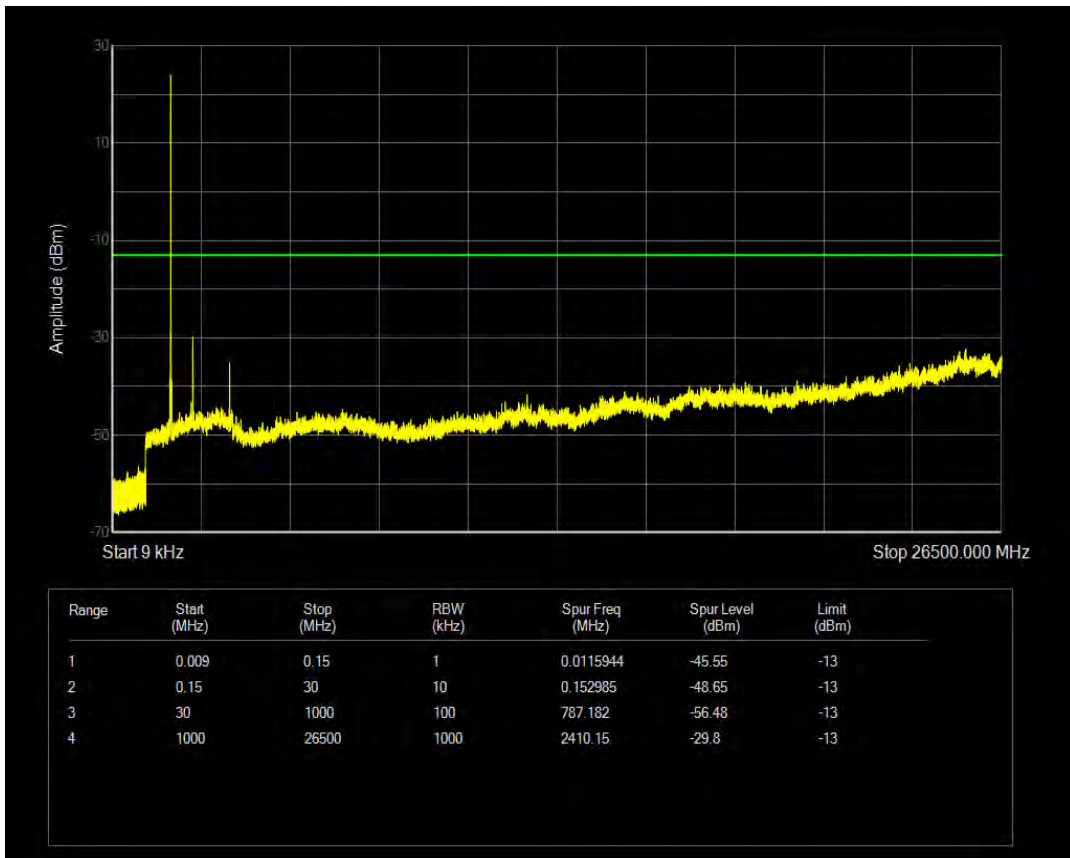

Band4 16QAM BW=1.4MHz Channel=20393 RB Size=1 Position=#0

Band4 16QAM BW=1.4MHz Channel=20393 RB Size=6 Position=#0