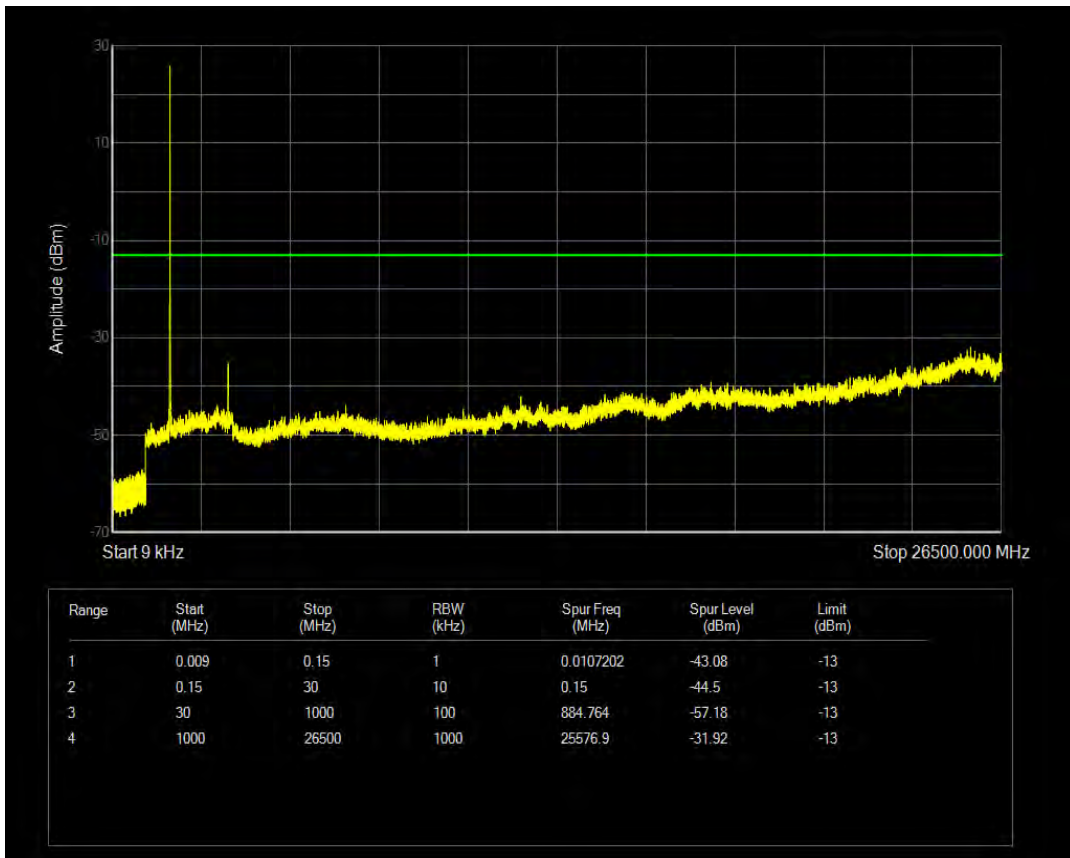

Band4 16QAM BW=5MHz Channel=20175 RB Size=1 Position=#0

Band4 16QAM BW=5MHz Channel=20175 RB Size=25 Position=#0