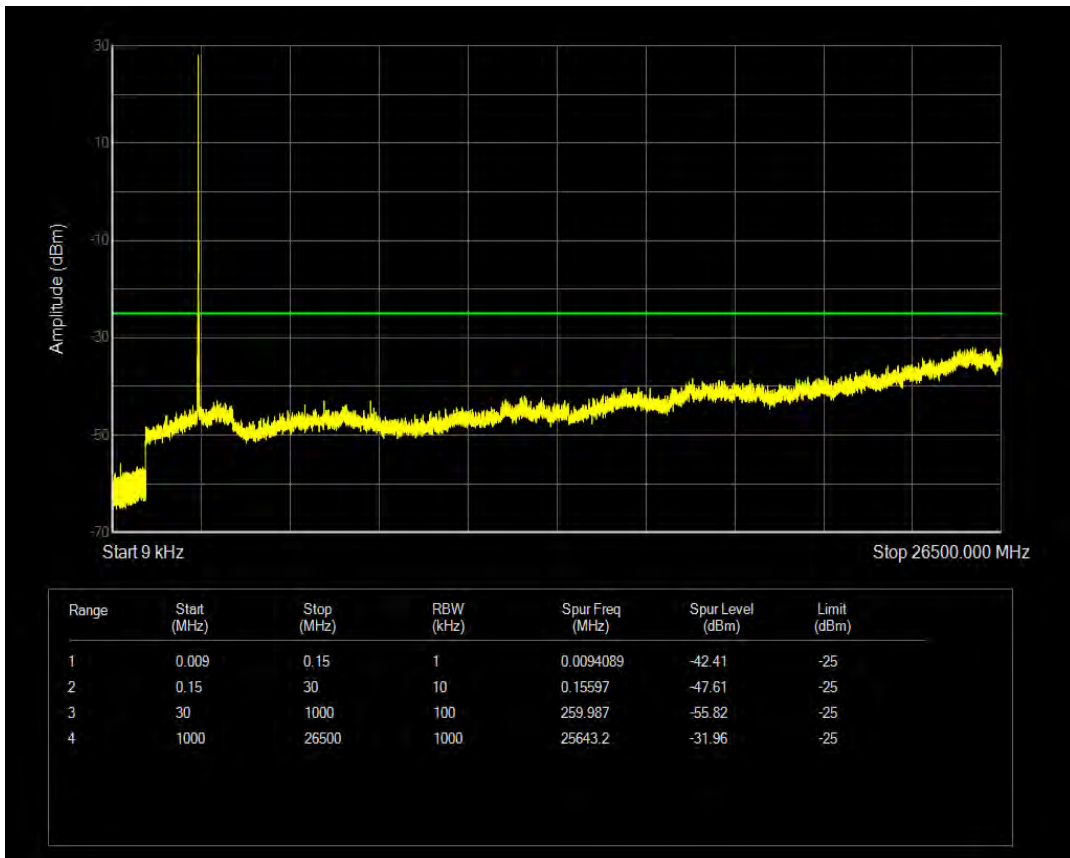

Band38 QPSK BW=5MHz Channel=38225 RB Size=1 Position=#0

Band38 QPSK BW=5MHz Channel=38225 RB Size=25 Position=#0

Band38 16QAM BW=5MHz Channel=38225 RB Size=1 Position=#0

Band38 16QAM BW=5MHz Channel=38225 RB Size=25 Position=#0

Band38 QPSK BW=10MHz Channel=37800 RB Size=1 Position=#0

Band38 QPSK BW=10MHz Channel=37800 RB Size=50 Position=#0

Band38 16QAM BW=10MHz Channel=37800 RB Size=1 Position=#0

Band38 16QAM BW=10MHz Channel=37800 RB Size=50 Position=#0