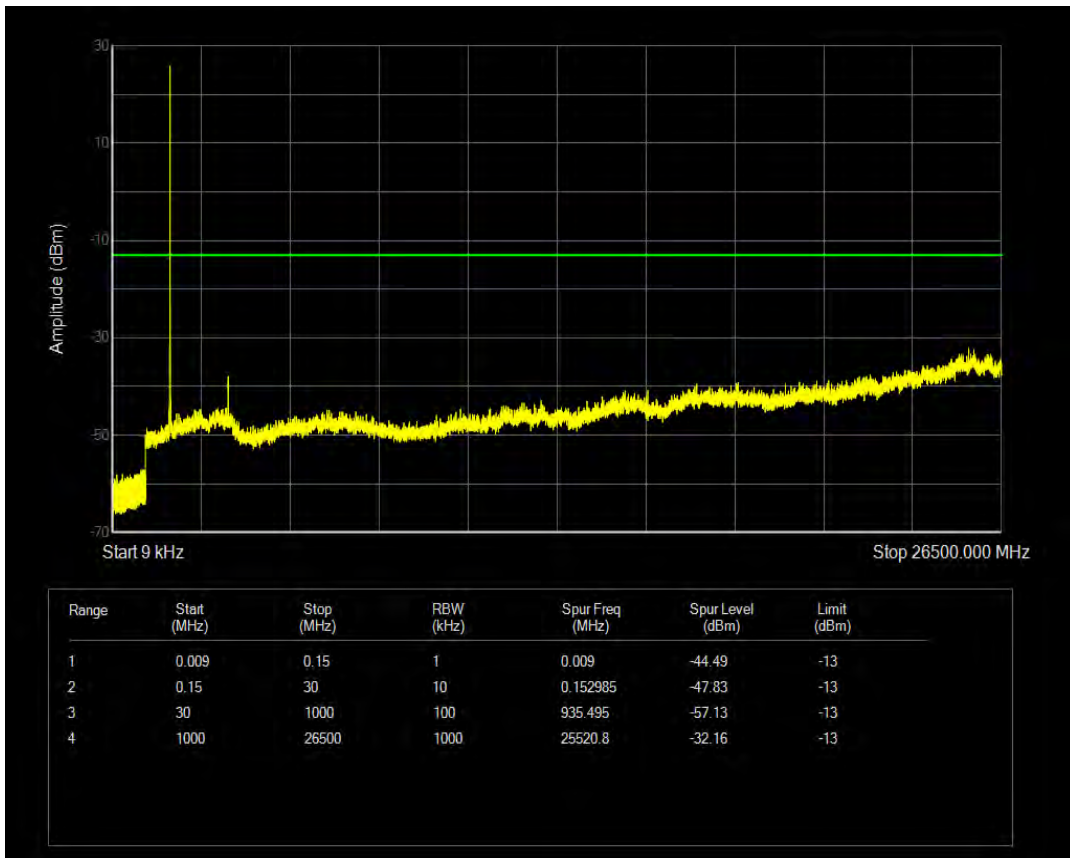

Band4 16QAM BW=3MHz Channel=20175 RB Size=1 Position=#0

Band4 16QAM BW=3MHz Channel=20175 RB Size=15 Position=#0