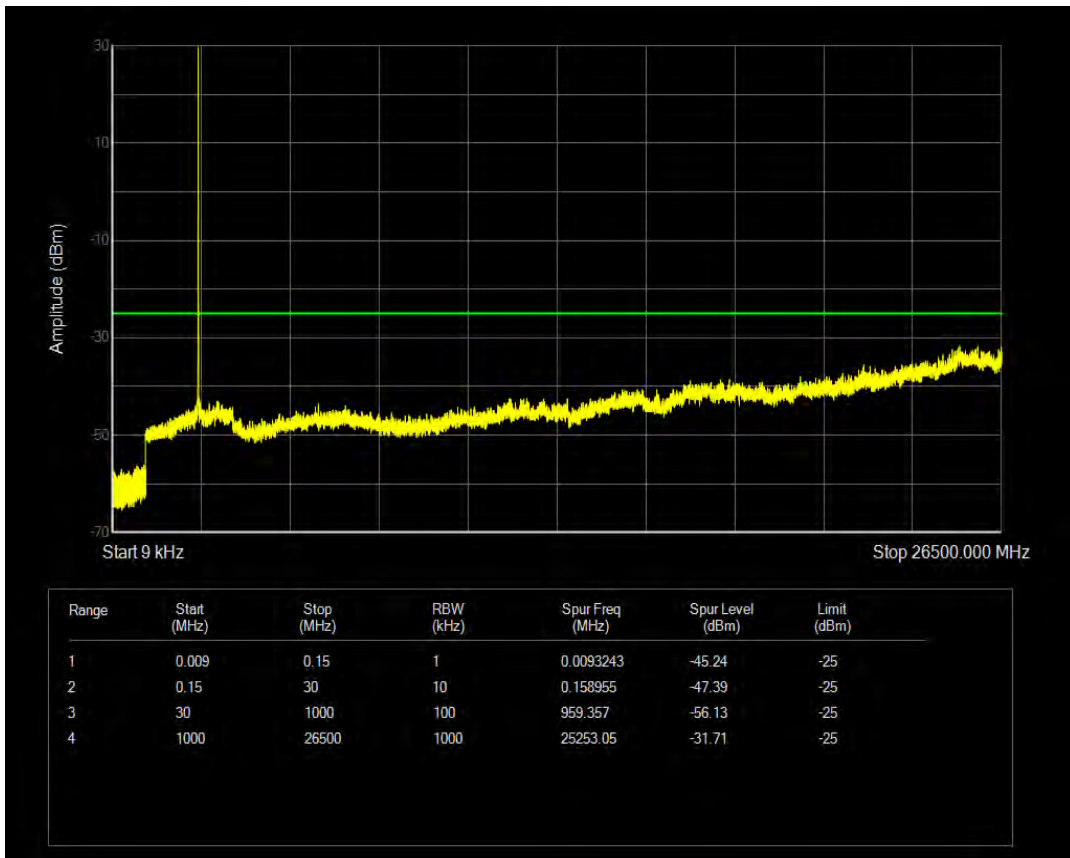

Band38 16QAM BW=5MHz Channel=37775 RB Size=1 Position=#0

Band38 16QAM BW=5MHz Channel=37775 RB Size=25 Position=#0