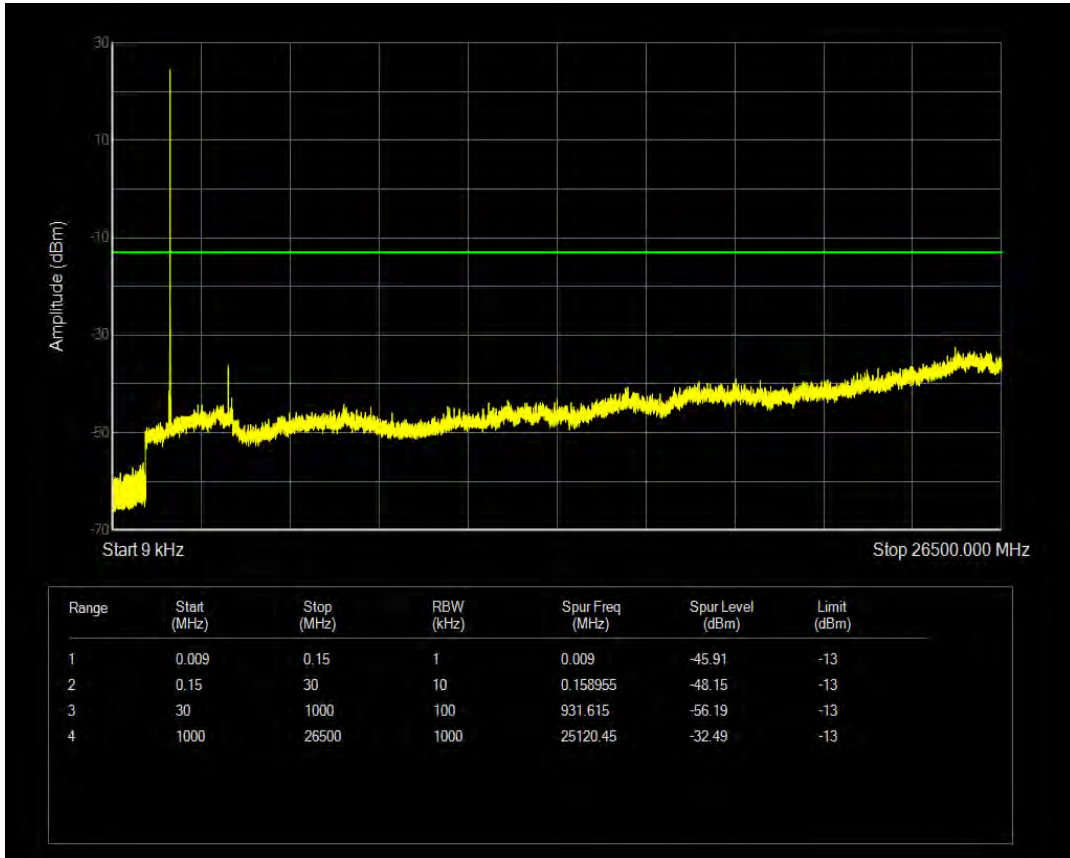

Band4 QPSK BW=1.4MHz Channel=20175 RB Size=1 Position=#0

Band4 QPSK BW=1.4MHz Channel=20175 RB Size=6 Position=#0

Band4 16QAM BW=1.4MHz Channel=20175 RB Size=1 Position=#0

Band4 16QAM BW=1.4MHz Channel=20175 RB Size=6 Position=#0