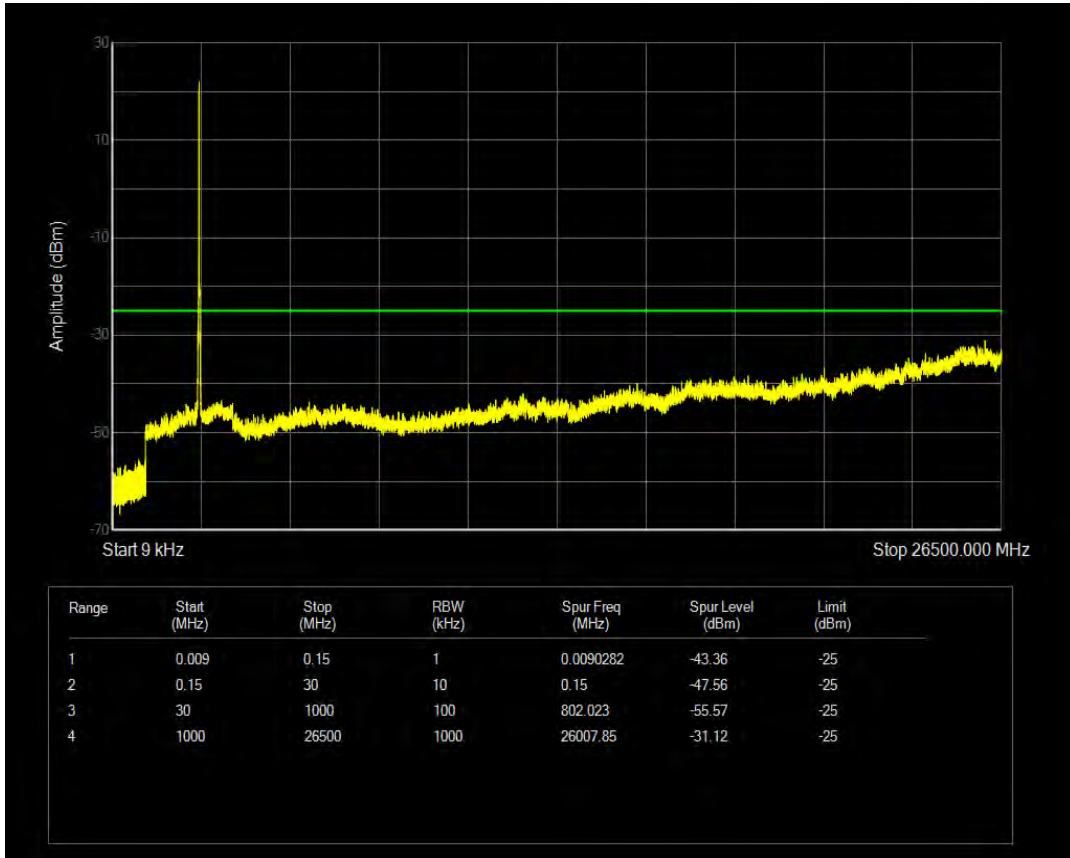

Band38 QPSK BW=15MHz Channel=38000 RB Size=75 Position=#0

Band38 16QAM BW=15MHz Channel=38000 RB Size=1 Position=#0