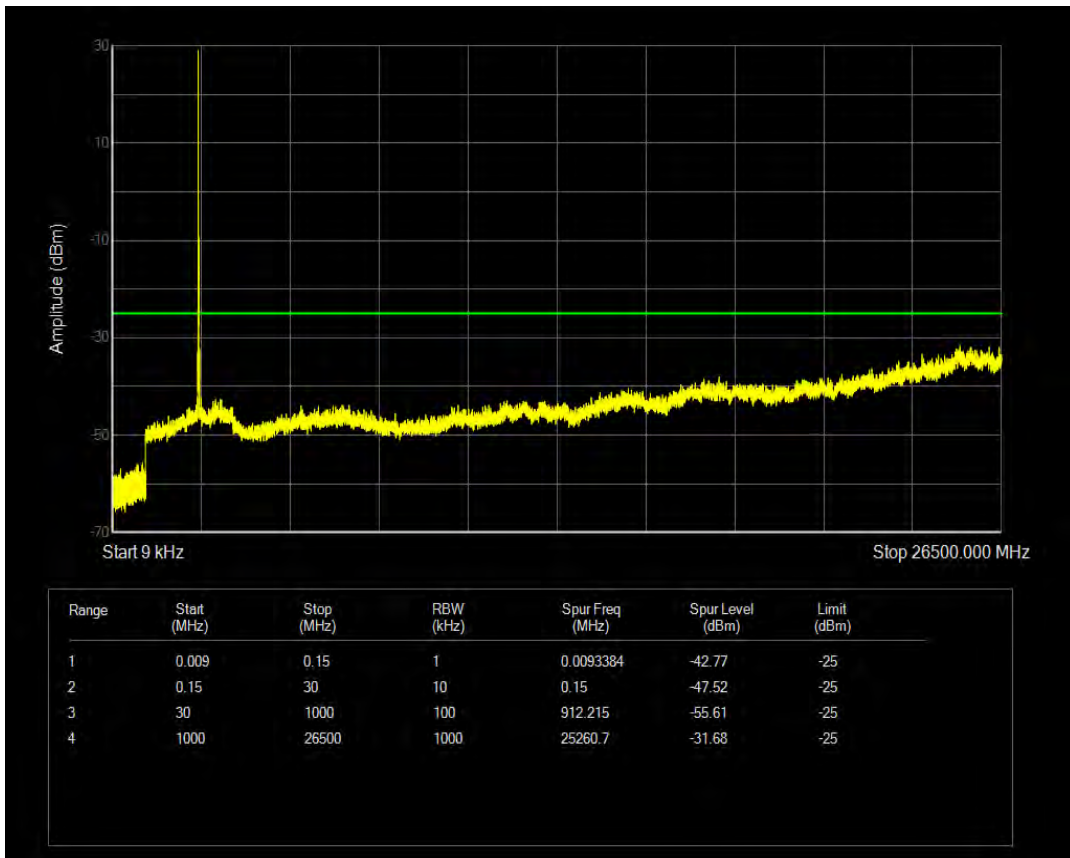

Band38 QPSK BW=15MHz Channel=37825 RB Size=1 Position=#0

Band38 QPSK BW=15MHz Channel=37825 RB Size=75 Position=#0