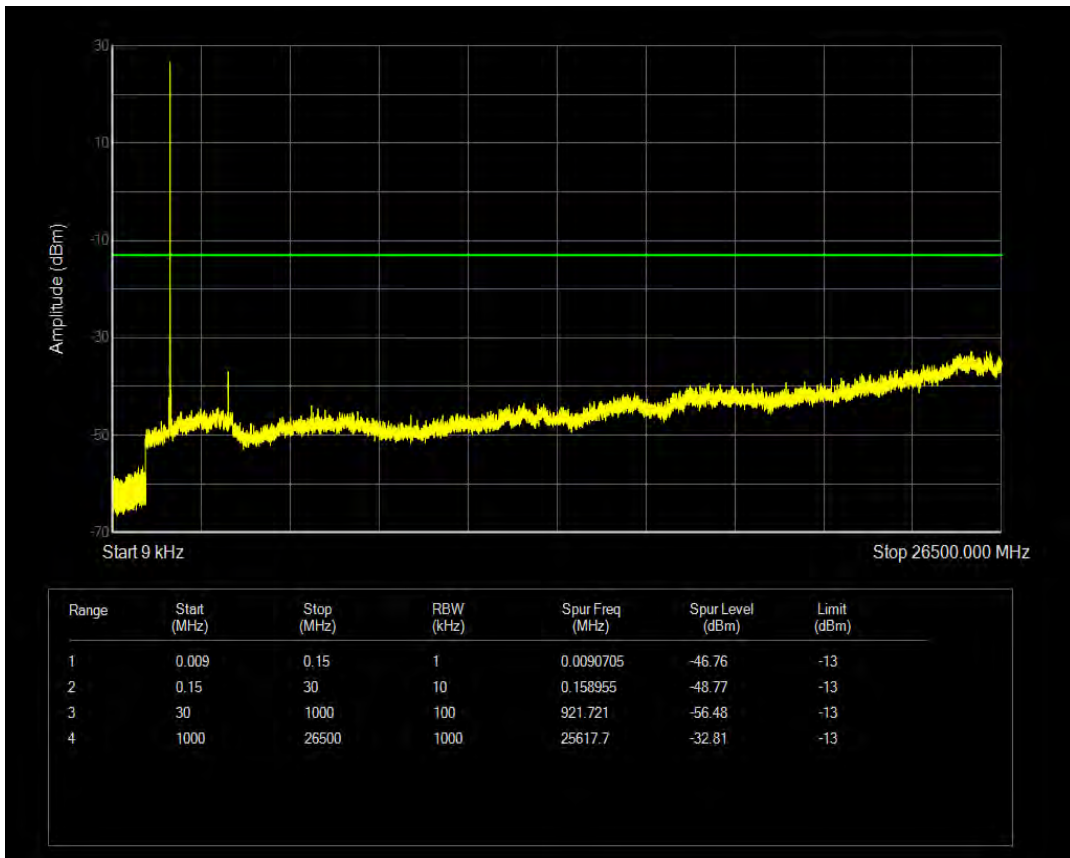

Band4 QPSK BW=1.4MHz Channel=20175 RB Size=1 Position=#0

Band4 QPSK BW=1.4MHz Channel=20175 RB Size=6 Position=#0