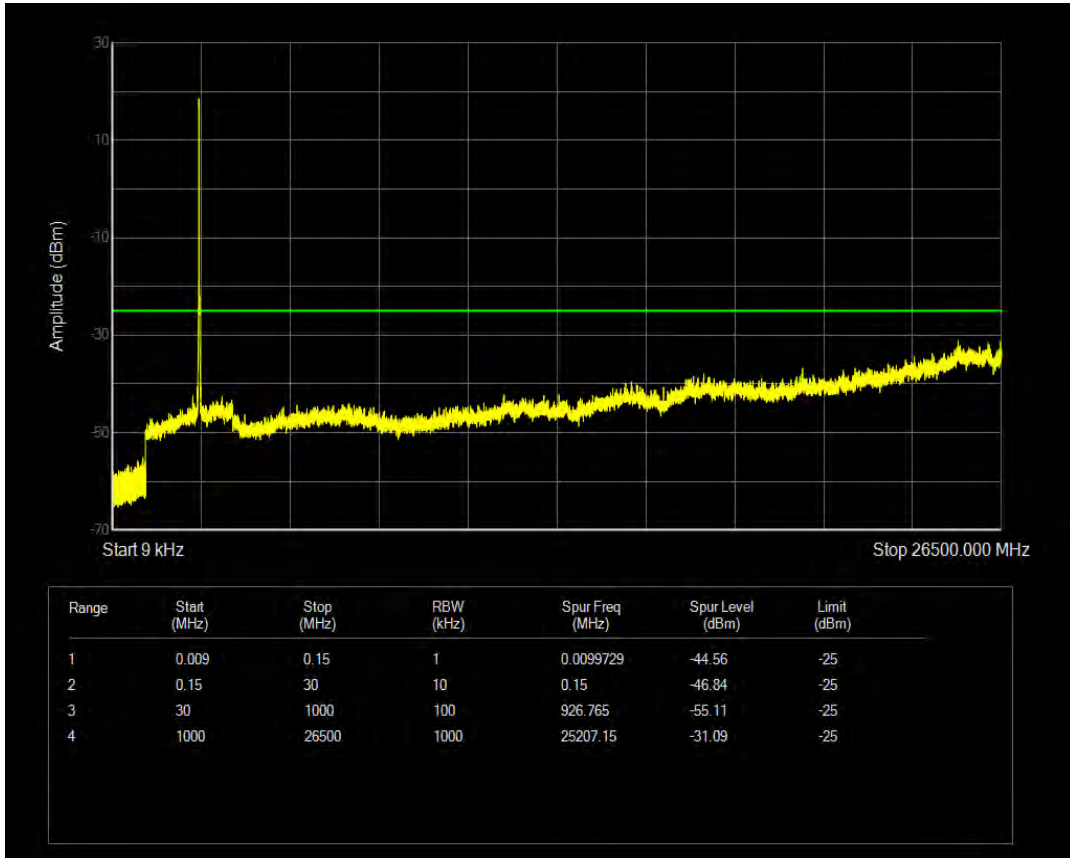

Band38 QPSK BW=15MHz Channel=38000 RB Size=1 Position=#0

Band38 QPSK BW=15MHz Channel=38000 RB Size=75 Position=#0

Band38 16QAM BW=15MHz Channel=38000 RB Size=1 Position=#0

Band38 16QAM BW=15MHz Channel=38000 RB Size=75 Position=#0