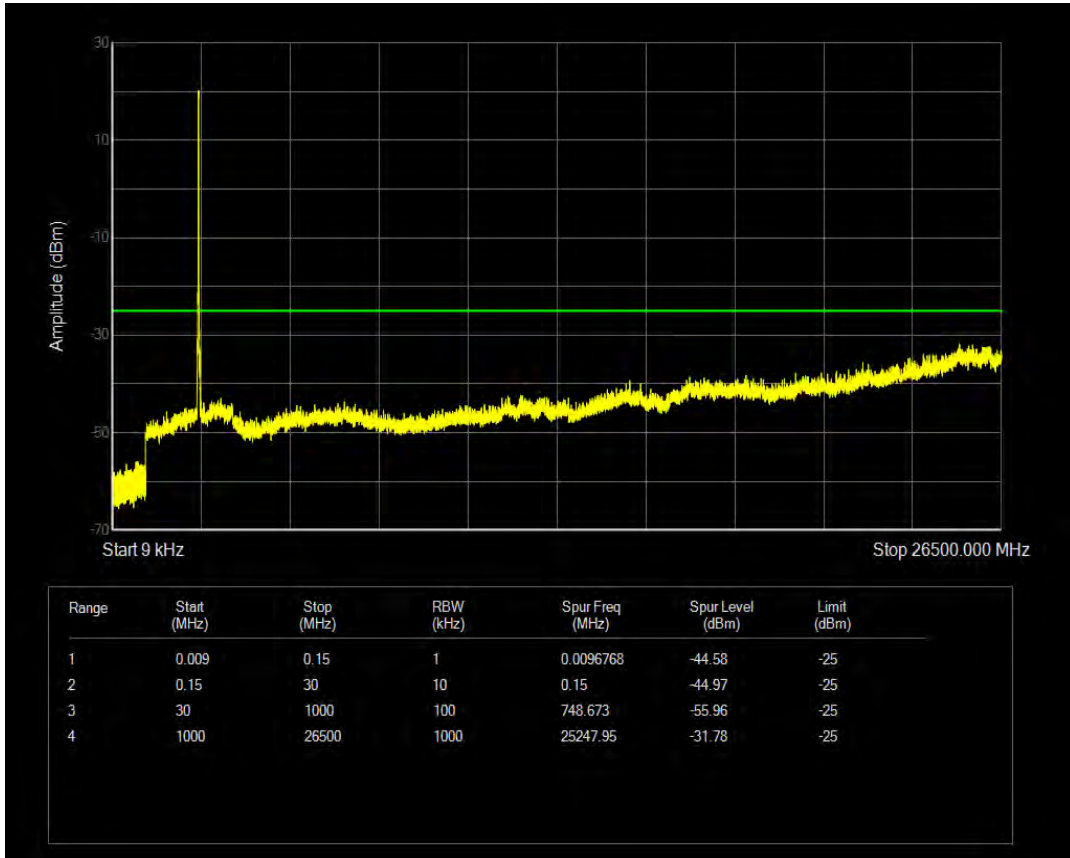

Band38 QPSK BW=15MHz Channel=37825 RB Size=75 Position=#0

Band38 16QAM BW=15MHz Channel=37825 RB Size=1 Position=#0