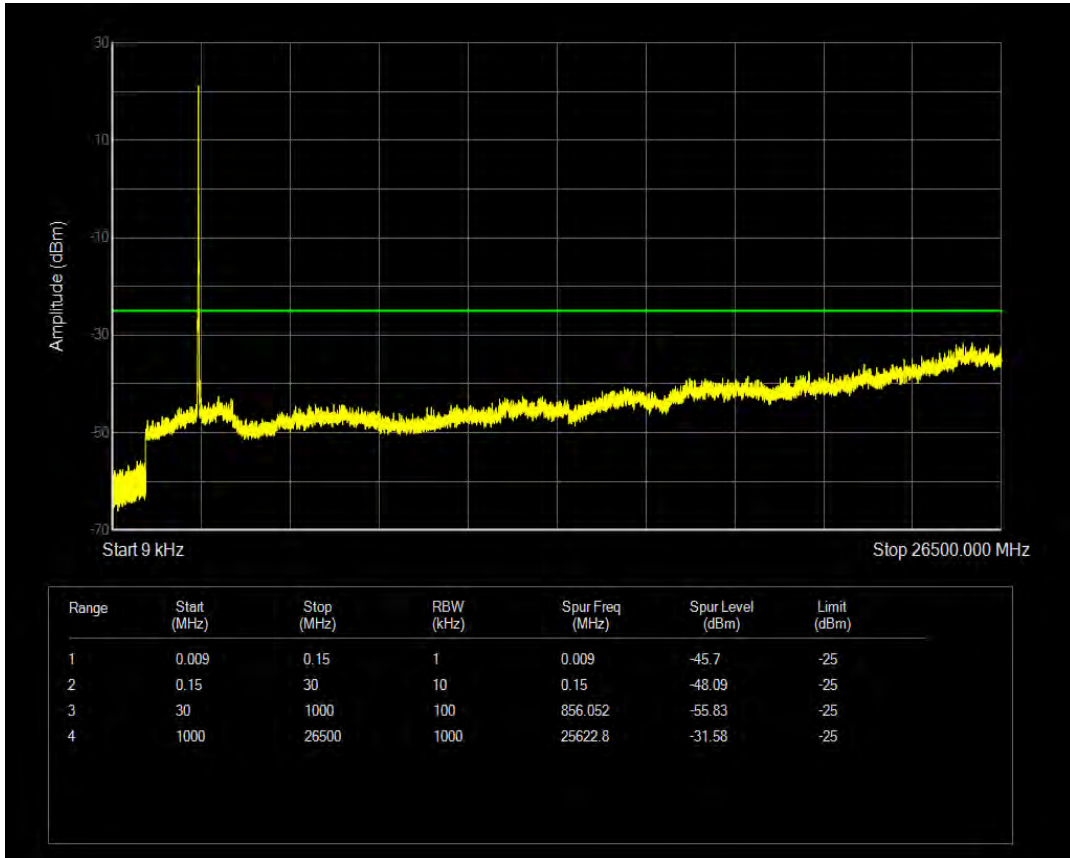

Band38 QPSK BW=5MHz Channel=38225 RB Size=1 Position=#0

Band38 QPSK BW=5MHz Channel=38225 RB Size=25 Position=#0

Band38 16QAM BW=5MHz Channel=38225 RB Size=1 Position=#0

Band38 16QAM BW=5MHz Channel=38225 RB Size=25 Position=#0

Band38 QPSK BW=10MHz Channel=37800 RB Size=1 Position=#0

Band38 QPSK BW=10MHz Channel=37800 RB Size=50 Position=#0

Band38 16QAM BW=10MHz Channel=37800 RB Size=1 Position=#0

Band38 16QAM BW=10MHz Channel=37800 RB Size=50 Position=#0