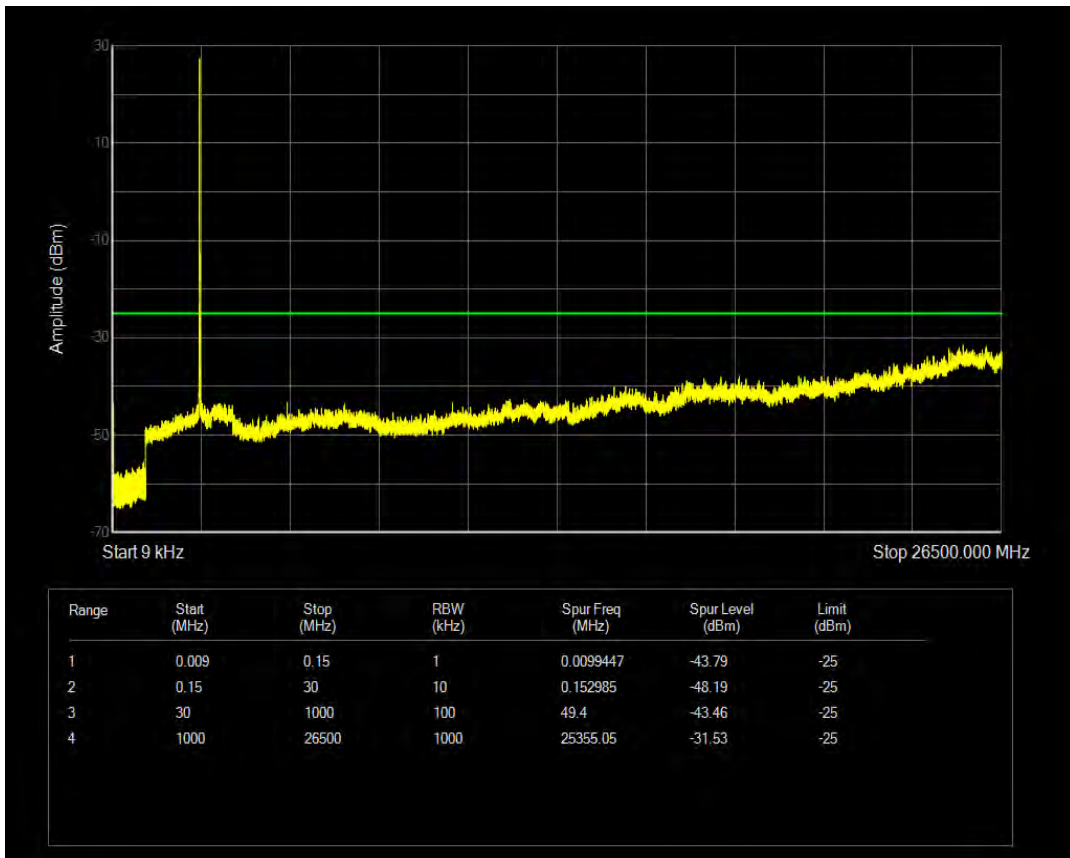

Band38 QPSK BW=10MHz Channel=38000 RB Size=1 Position=#0

Band38 QPSK BW=10MHz Channel=38000 RB Size=50 Position=#0

Band38 16QAM BW=10MHz Channel=38000 RB Size=1 Position=#0

Band38 16QAM BW=10MHz Channel=38000 RB Size=50 Position=#0

Band38 QPSK BW=10MHz Channel=38200 RB Size=1 Position=#0

Band38 QPSK BW=10MHz Channel=38200 RB Size=50 Position=#0

Band38 16QAM BW=10MHz Channel=38200 RB Size=1 Position=#0

Band38 16QAM BW=10MHz Channel=38200 RB Size=50 Position=#0