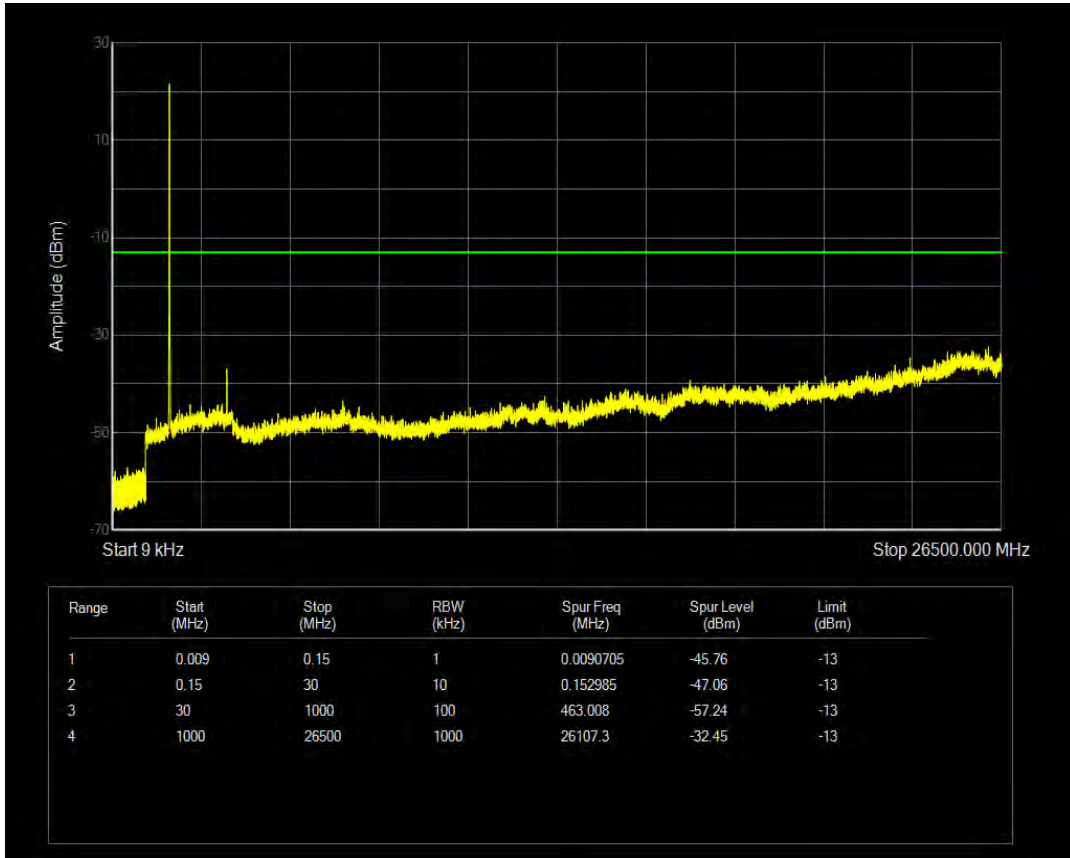

Band4 QPSK BW=3MHz Channel=20385 RB Size=1 Position=#0

Band4 QPSK BW=3MHz Channel=20385 RB Size=15 Position=#0

Band4 16QAM BW=3MHz Channel=20385 RB Size=1 Position=#0

Band4 16QAM BW=3MHz Channel=20385 RB Size=15 Position=#0

Band4 QPSK BW=5MHz Channel=19975 RB Size=1 Position=#0

Band4 QPSK BW=5MHz Channel=19975 RB Size=25 Position=#0

Band4 16QAM BW=5MHz Channel=19975 RB Size=1 Position=#0

Band4 16QAM BW=5MHz Channel=19975 RB Size=25 Position=#0