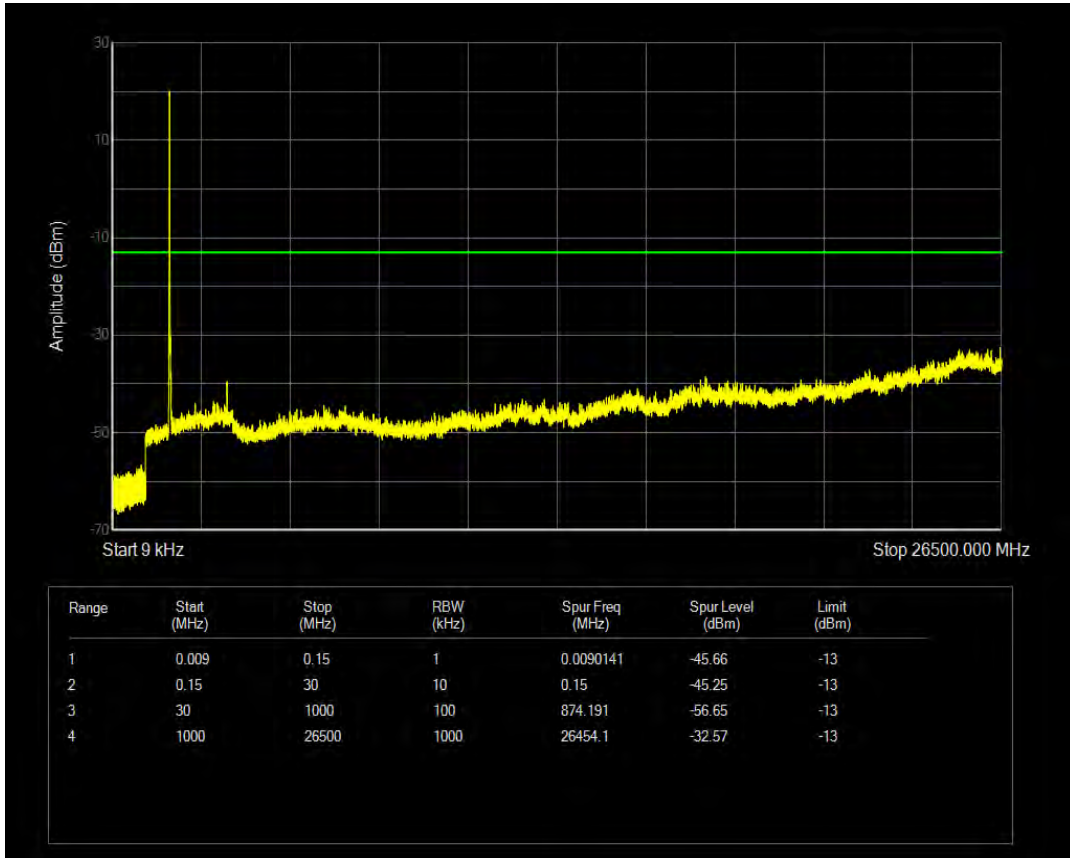

Band4 QPSK BW=5MHz Channel=20375 RB Size=1 Position=#0

Band4 QPSK BW=5MHz Channel=20375 RB Size=25 Position=#0

Band4 16QAM BW=5MHz Channel=20375 RB Size=1 Position=#0

Band4 16QAM BW=5MHz Channel=20375 RB Size=25 Position=#0

Band4 QPSK BW=10MHz Channel=20000 RB Size=1 Position=#0

Band4 QPSK BW=10MHz Channel=20000 RB Size=50 Position=#0

Band4 16QAM BW=10MHz Channel=20000 RB Size=1 Position=#0

Band4 16QAM BW=10MHz Channel=20000 RB Size=50 Position=#0