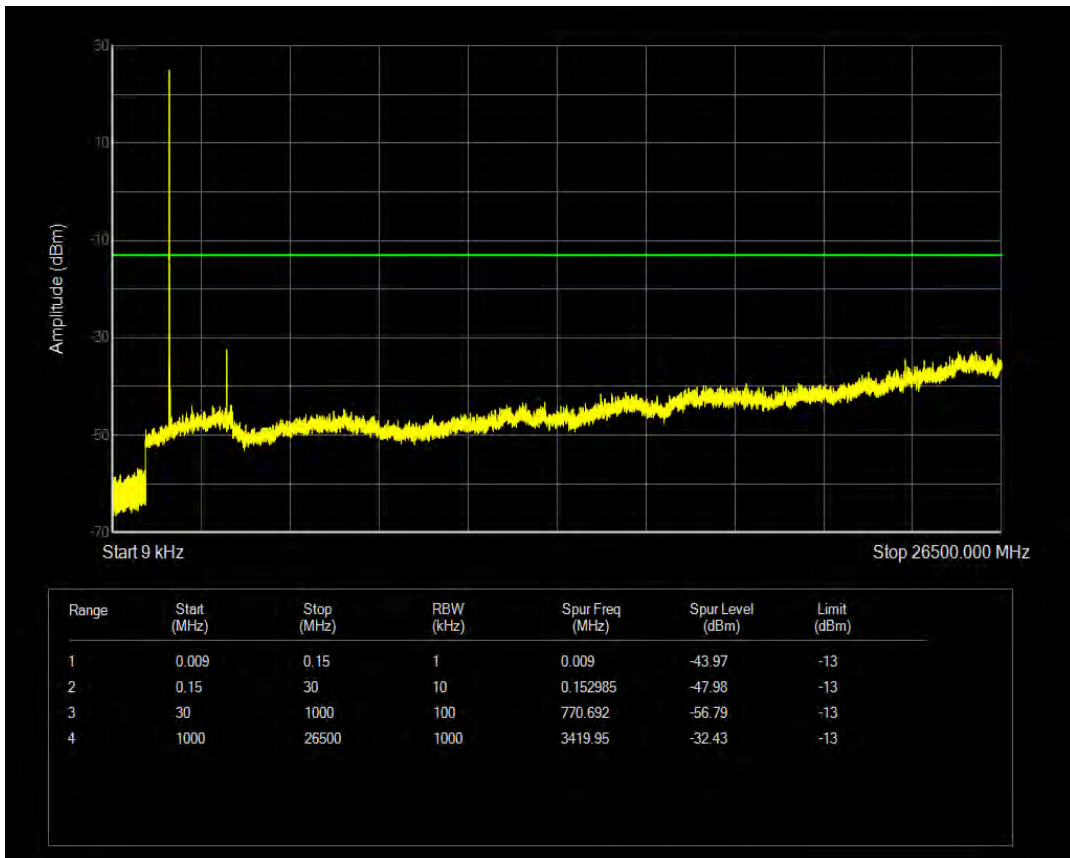

Band4 16QAM BW=3MHz Channel=19965 RB Size=1 Position=#0

Band4 16QAM BW=3MHz Channel=19965 RB Size=15 Position=#0