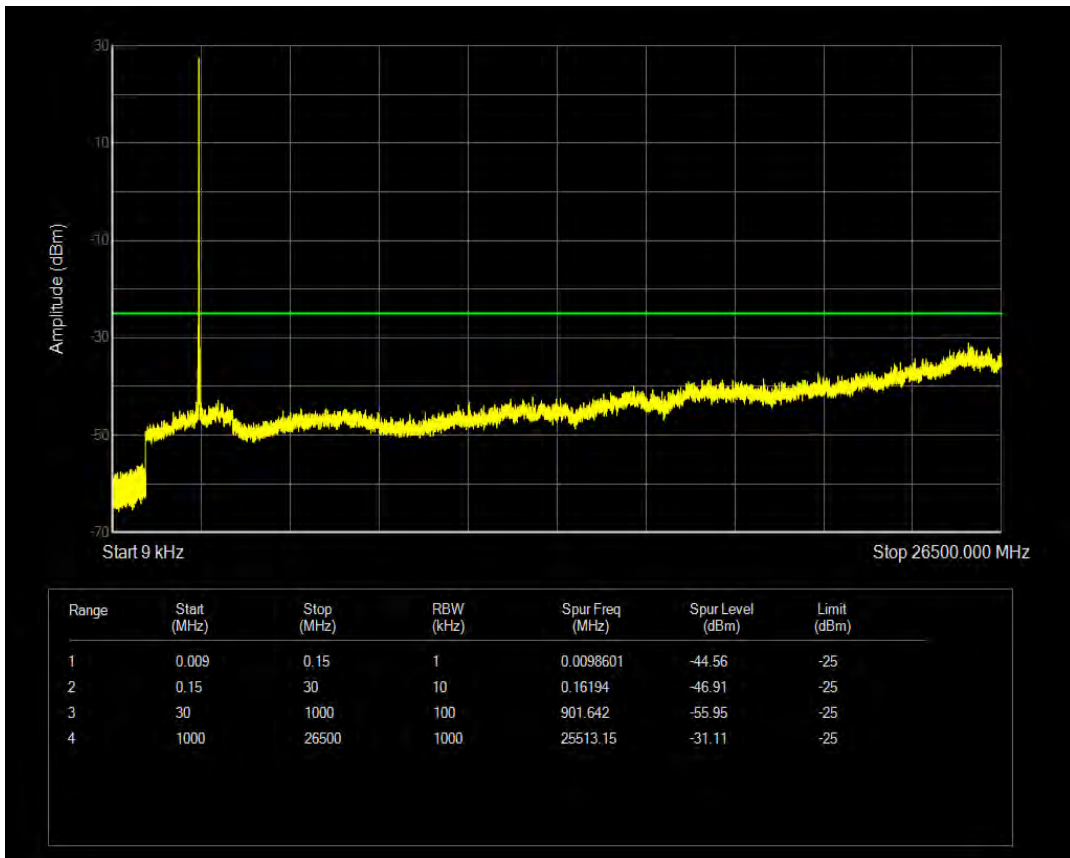

Band38 16QAM BW=15MHz Channel=38000 RB Size=1 Position=#0

Band38 16QAM BW=15MHz Channel=38000 RB Size=75 Position=#0