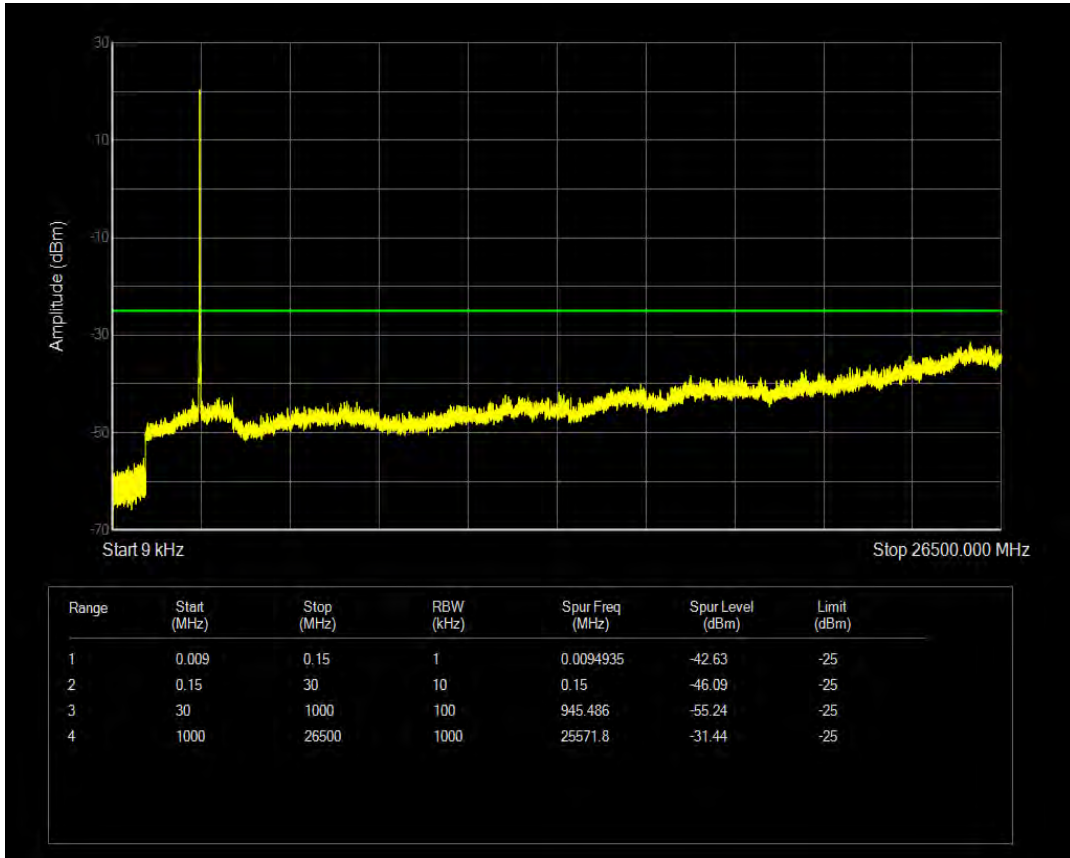

Band38 QPSK BW=10MHz Channel=38200 RB Size=1 Position=#0

Band38 QPSK BW=10MHz Channel=38200 RB Size=50 Position=#0

Band38 16QAM BW=10MHz Channel=38200 RB Size=1 Position=#0

Band38 16QAM BW=10MHz Channel=38200 RB Size=50 Position=#0