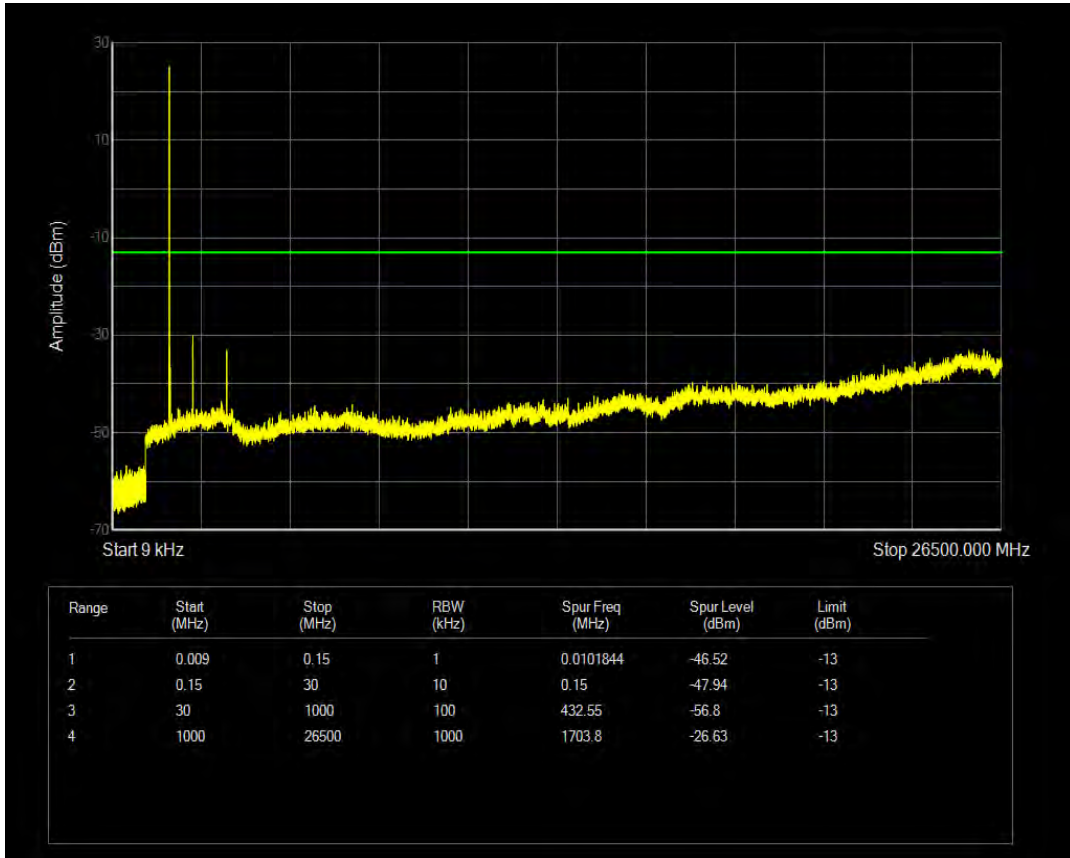

Band4 QPSK BW=1.4MHz Channel=19957 RB Size=1 Position=#0

Band4 QPSK BW=1.4MHz Channel=19957 RB Size=6 Position=#0

Band4 16QAM BW=1.4MHz Channel=19957 RB Size=1 Position=#0

Band4 16QAM BW=1.4MHz Channel=19957 RB Size=6 Position=#0

Band4 QPSK BW=1.4MHz Channel=20175 RB Size=1 Position=#0

Band4 QPSK BW=1.4MHz Channel=20175 RB Size=6 Position=#0

Band4 16QAM BW=1.4MHz Channel=20175 RB Size=1 Position=#0

Band4 16QAM BW=1.4MHz Channel=20175 RB Size=6 Position=#0