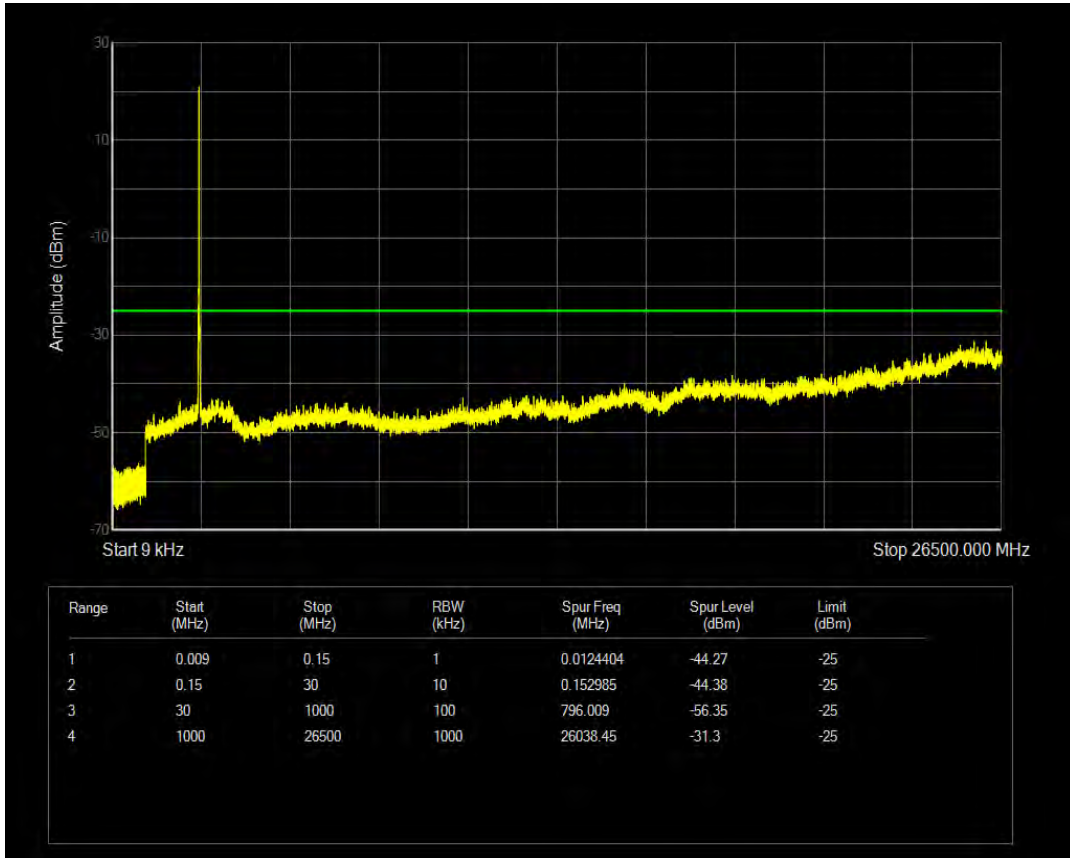

Band38 QPSK BW=10MHz Channel=37800 RB Size=1 Position=#0

Band38 QPSK BW=10MHz Channel=37800 RB Size=50 Position=#0

Band38 16QAM BW=10MHz Channel=37800 RB Size=1 Position=#0

Band38 16QAM BW=10MHz Channel=37800 RB Size=50 Position=#0

Band38 QPSK BW=10MHz Channel=38000 RB Size=1 Position=#0

Band38 QPSK BW=10MHz Channel=38000 RB Size=50 Position=#0

Band38 16QAM BW=10MHz Channel=38000 RB Size=1 Position=#0

Band38 16QAM BW=10MHz Channel=38000 RB Size=50 Position=#0