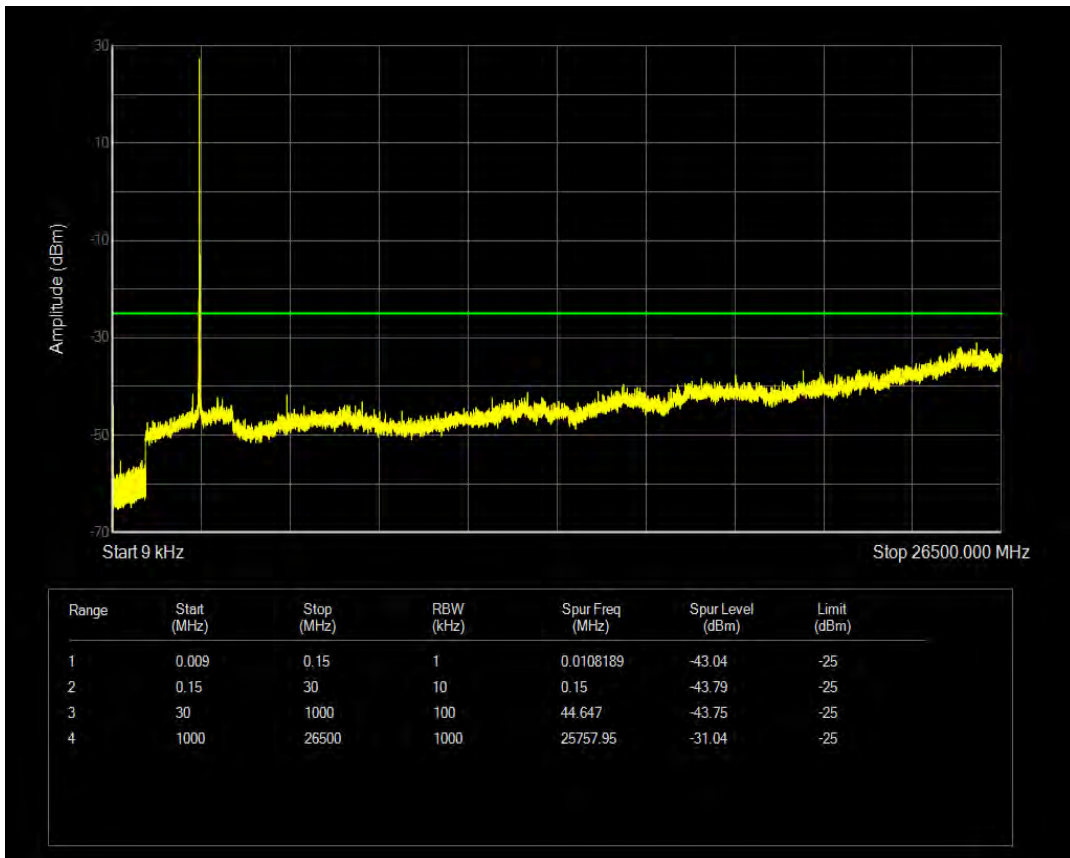

Band38 QPSK BW=15MHz Channel=38175 RB Size=1 Position=#0

Band38 QPSK BW=15MHz Channel=38175 RB Size=75 Position=#0