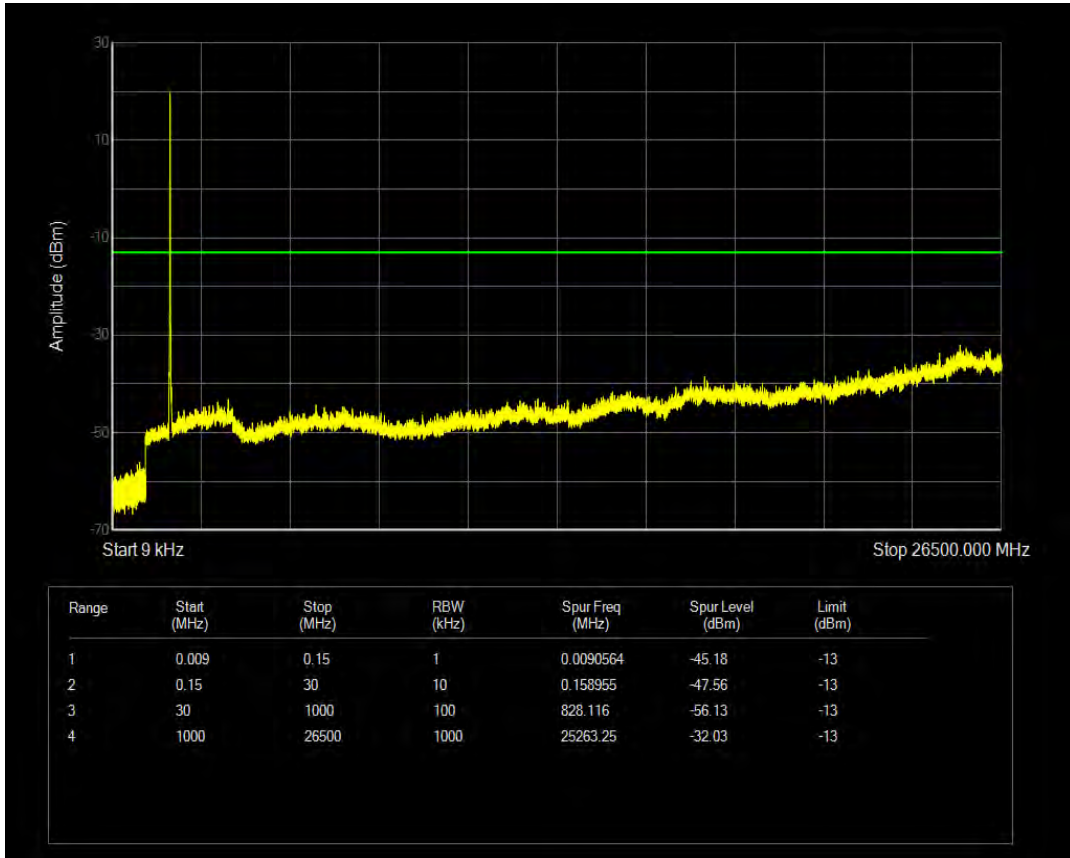

Band4 QPSK BW=15MHz Channel=20175 RB Size=1 Position=#0

Band4 QPSK BW=15MHz Channel=20175 RB Size=75 Position=#0

Band4 16QAM BW=15MHz Channel=20175 RB Size=1 Position=#0

Band4 16QAM BW=15MHz Channel=20175 RB Size=75 Position=#0