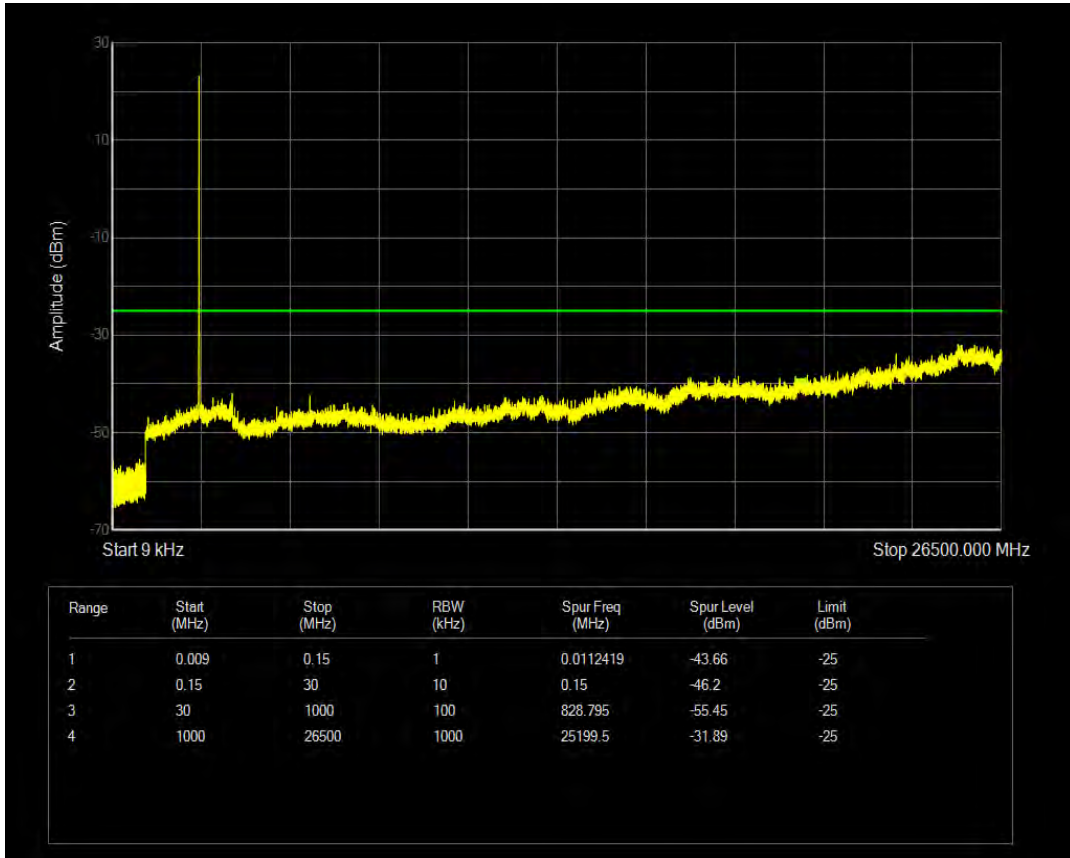

Band38 QPSK BW=5MHz Channel=38000 RB Size=1 Position=#0

Band38 QPSK BW=5MHz Channel=38000 RB Size=25 Position=#0

Band38 16QAM BW=5MHz Channel=38000 RB Size=1 Position=#0

Band38 16QAM BW=5MHz Channel=38000 RB Size=25 Position=#0