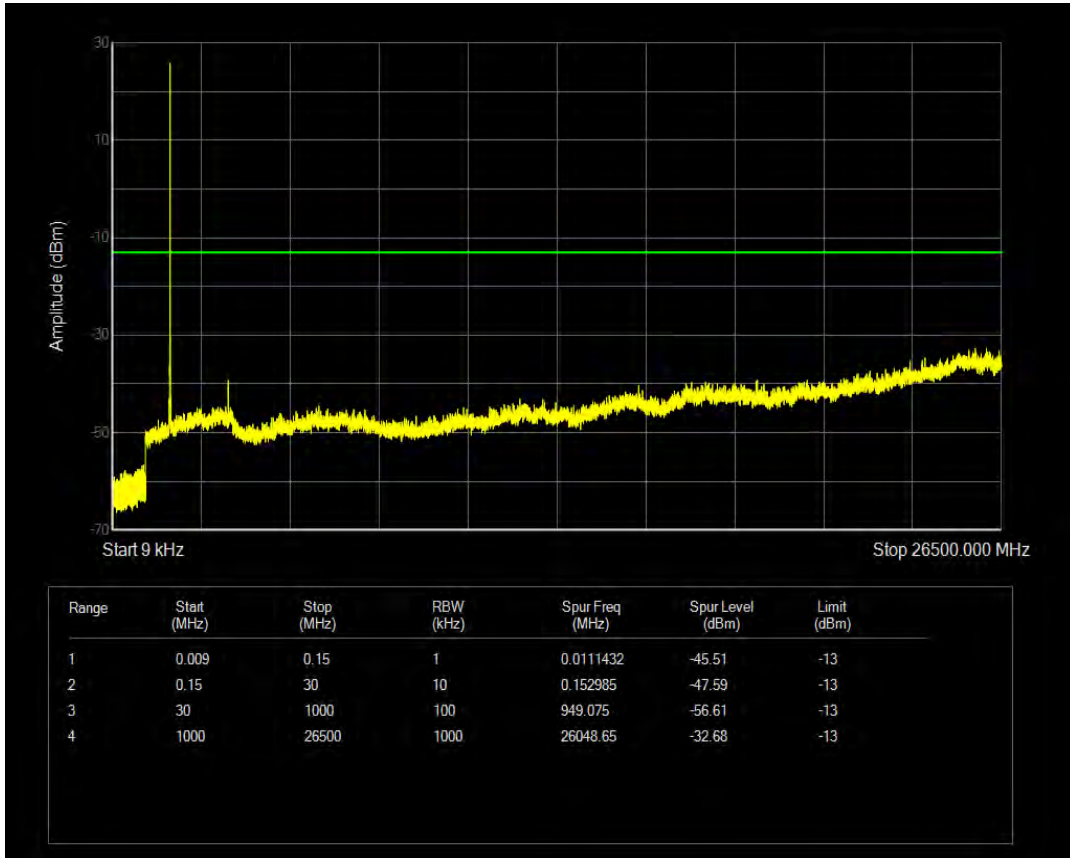

Band4 QPSK BW=1.4MHz Channel=19957 RB Size=1 Position=#0

Band4 QPSK BW=1.4MHz Channel=19957 RB Size=6 Position=#0

Band4 16QAM BW=1.4MHz Channel=19957 RB Size=1 Position=#0

Band4 16QAM BW=1.4MHz Channel=19957 RB Size=6 Position=#0

Band4 QPSK BW=1.4MHz Channel=20175 RB Size=1 Position=#0

Band4 QPSK BW=1.4MHz Channel=20175 RB Size=6 Position=#0

Band4 16QAM BW=1.4MHz Channel=20175 RB Size=1 Position=#0

Band4 16QAM BW=1.4MHz Channel=20175 RB Size=6 Position=#0