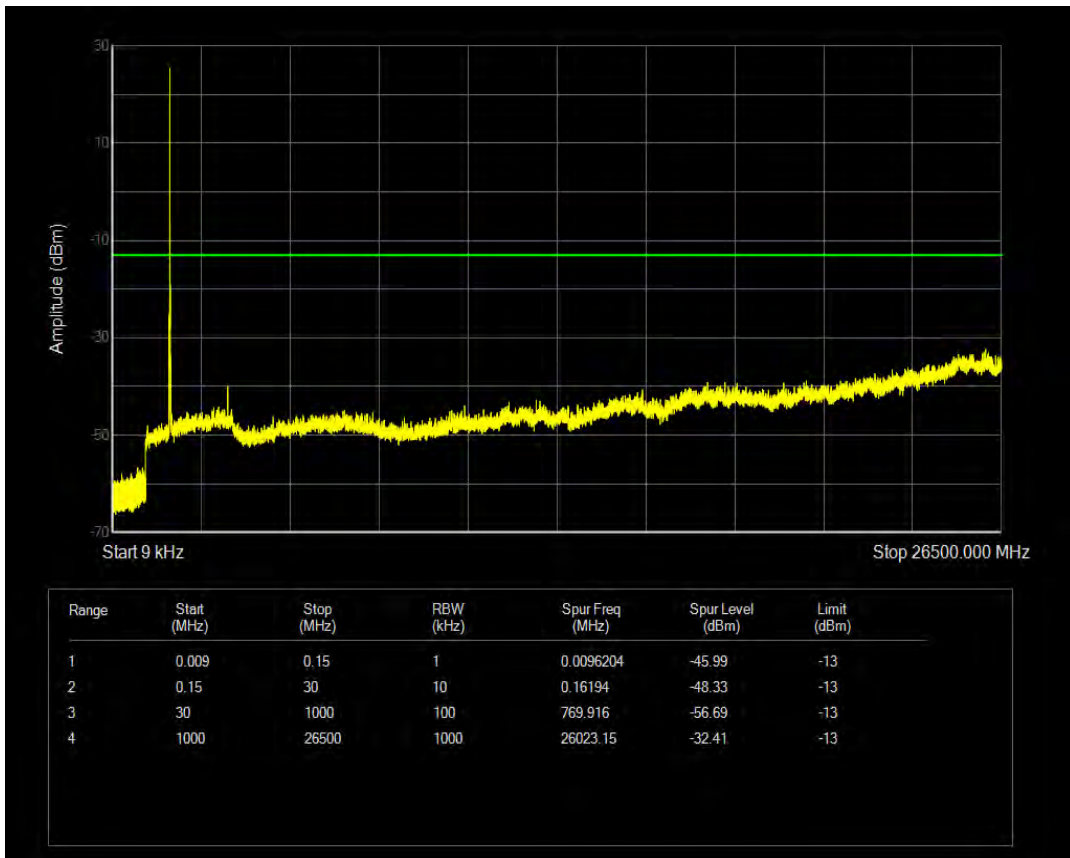

Band4 16QAM BW=15MHz Channel=20175 RB Size=1 Position=#0

Band4 16QAM BW=15MHz Channel=20175 RB Size=75 Position=#0