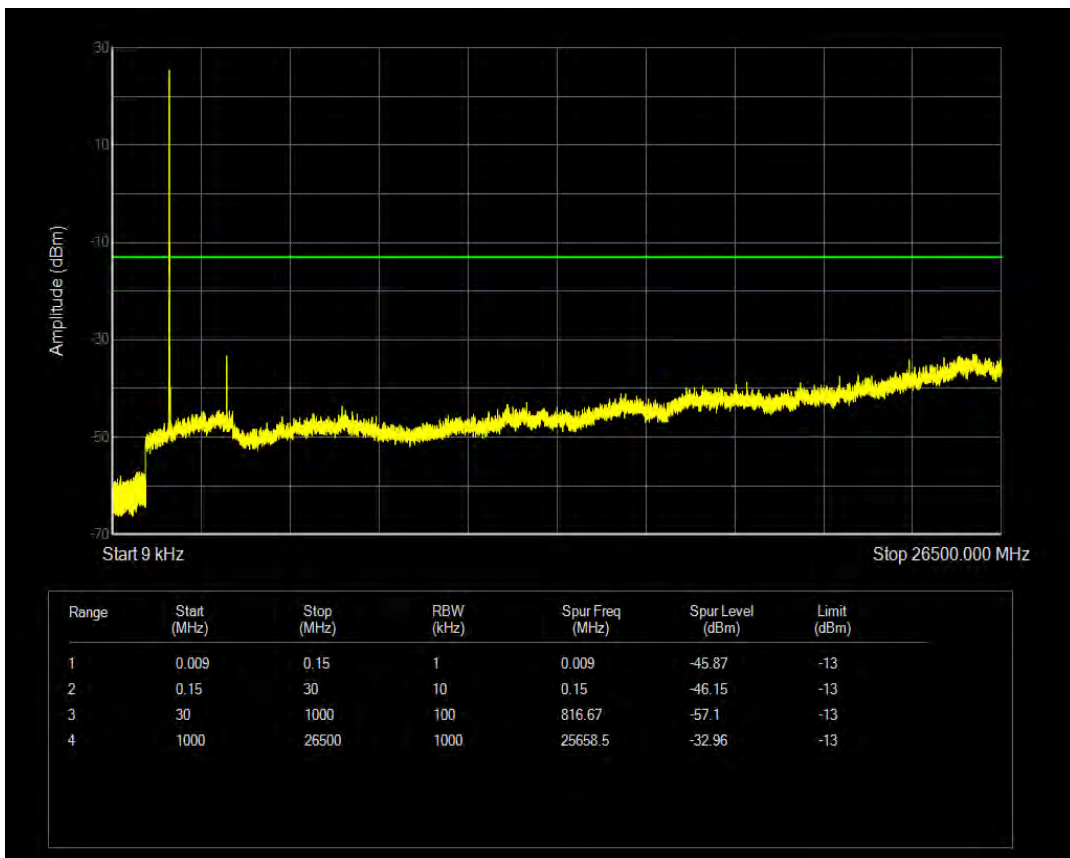

Band4 QPSK BW=3MHz Channel=20385 RB Size=1 Position=#0

Band4 QPSK BW=3MHz Channel=20385 RB Size=15 Position=#0

Band4 16QAM BW=3MHz Channel=20385 RB Size=1 Position=#0

Band4 16QAM BW=3MHz Channel=20385 RB Size=15 Position=#0

Band4 QPSK BW=5MHz Channel=19975 RB Size=1 Position=#0

Band4 QPSK BW=5MHz Channel=19975 RB Size=25 Position=#0

Band4 16QAM BW=5MHz Channel=19975 RB Size=1 Position=#0

Band4 16QAM BW=5MHz Channel=19975 RB Size=25 Position=#0