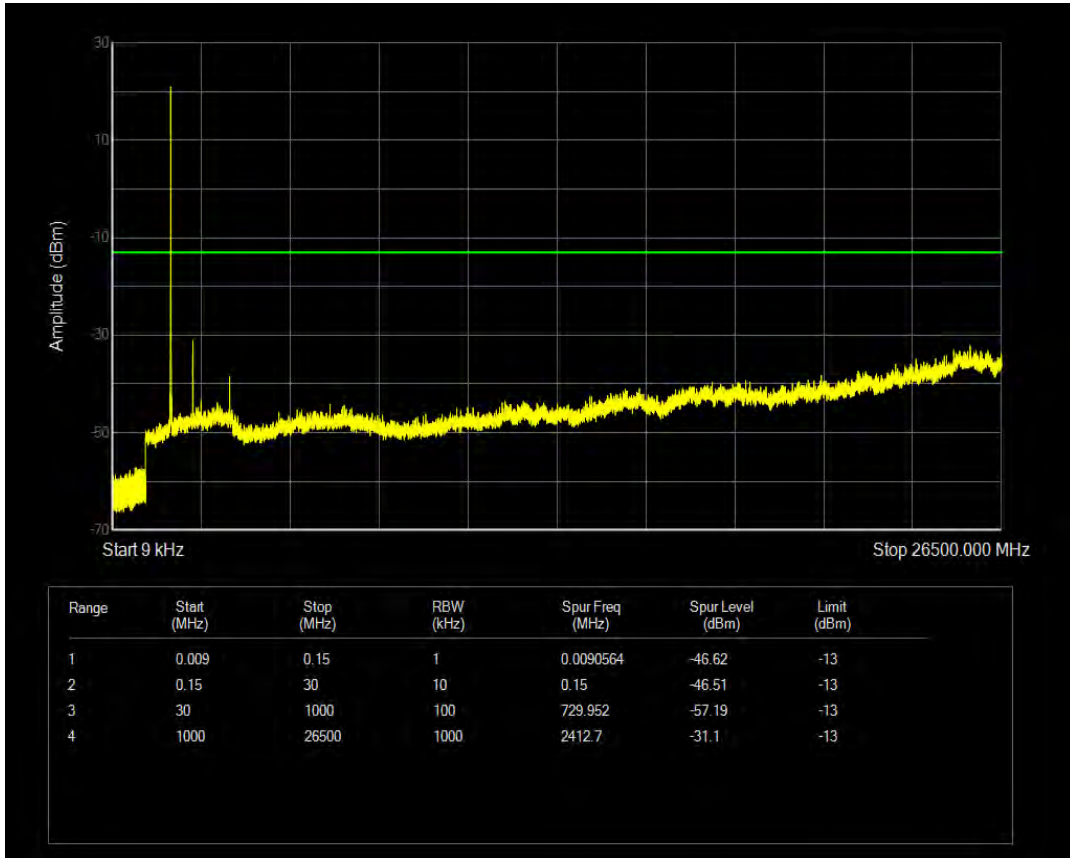

Band4 QPSK BW=3MHz Channel=20385 RB Size=15 Position=#0

Band4 16QAM BW=3MHz Channel=20385 RB Size=1 Position=#0