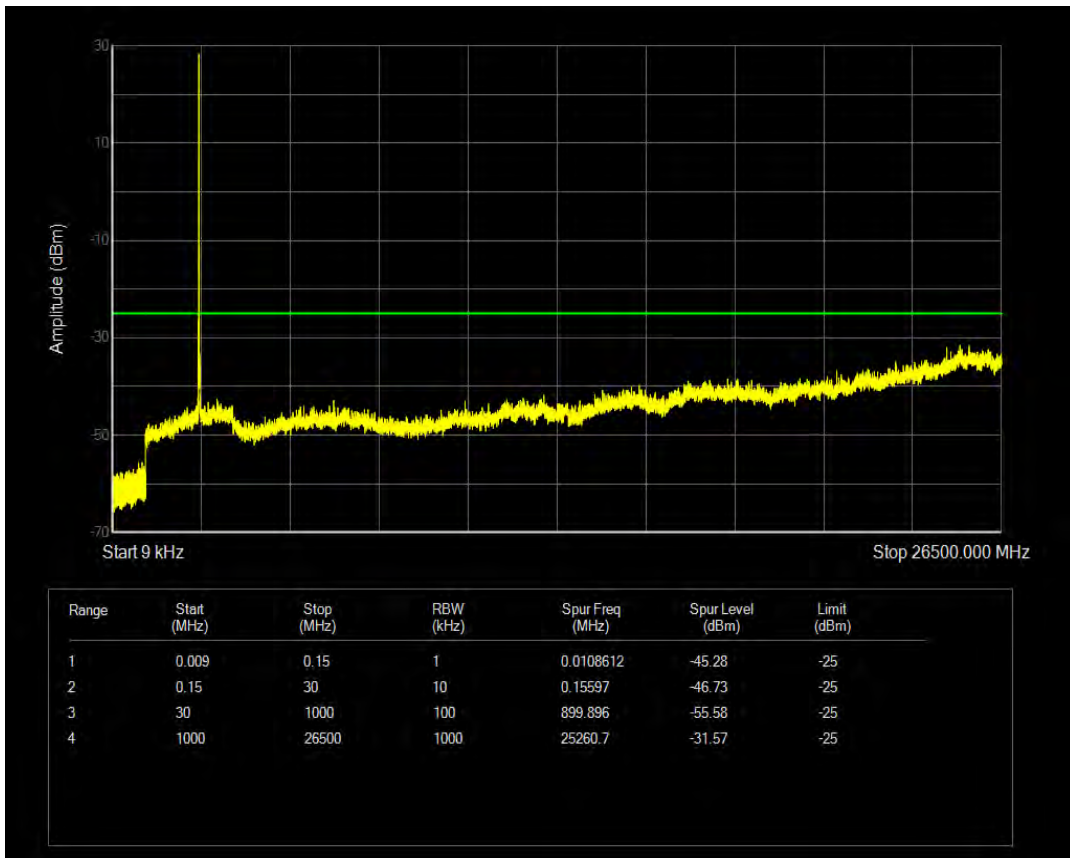

Band38 QPSK BW=15MHz Channel=38000 RB Size=1 Position=#0

Band38 QPSK BW=15MHz Channel=38000 RB Size=75 Position=#0