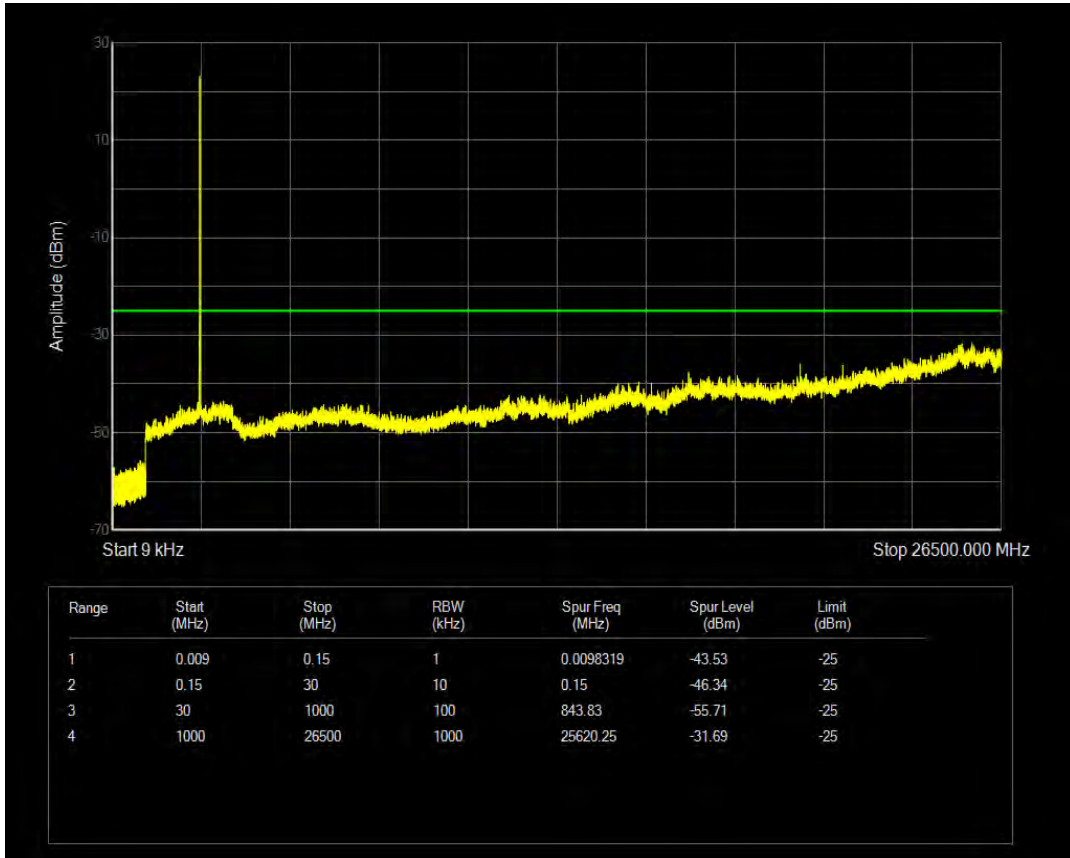

Band38 QPSK BW=5MHz Channel=38225 RB Size=1 Position=#0

Band38 QPSK BW=5MHz Channel=38225 RB Size=25 Position=#0

Band38 16QAM BW=5MHz Channel=38225 RB Size=1 Position=#0

Band38 16QAM BW=5MHz Channel=38225 RB Size=25 Position=#0

Band38 QPSK BW=10MHz Channel=37800 RB Size=1 Position=#0

Band38 QPSK BW=10MHz Channel=37800 RB Size=50 Position=#0

Band38 16QAM BW=10MHz Channel=37800 RB Size=1 Position=#0

Band38 16QAM BW=10MHz Channel=37800 RB Size=50 Position=#0