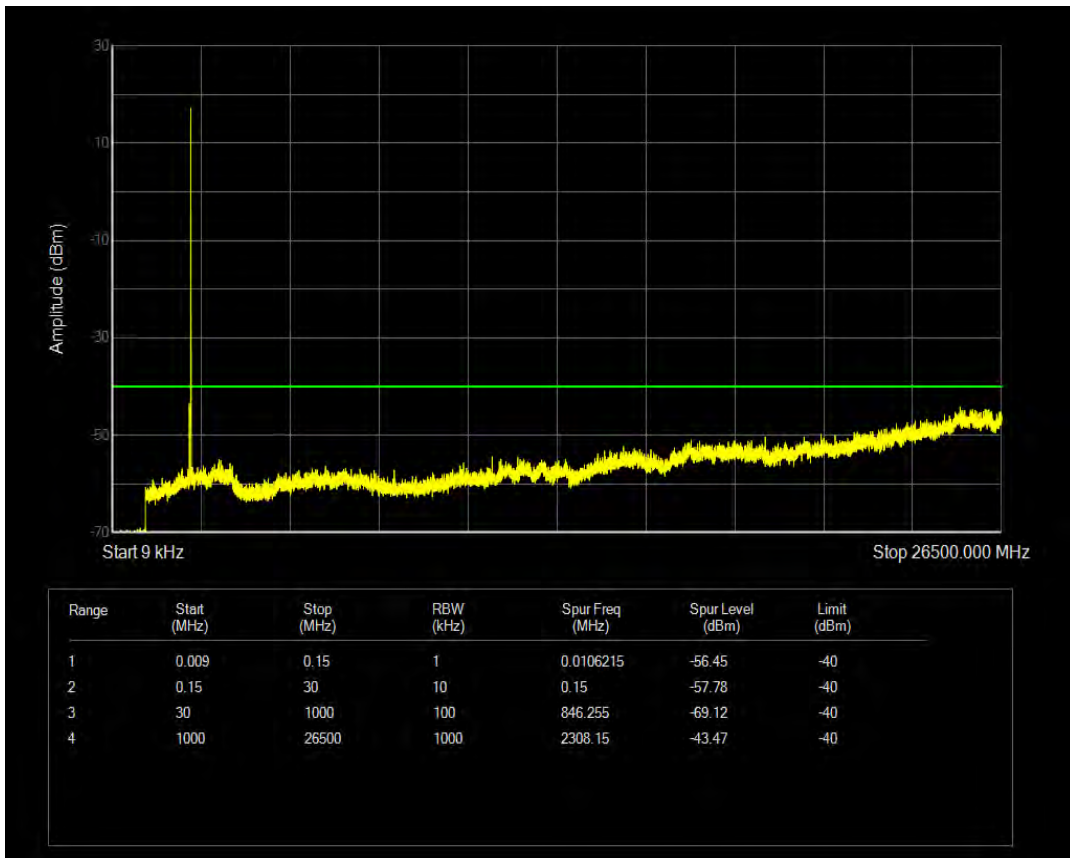

Band40(2350-2360) 16QAM BW=5MHz Channel=39175 RB Size=1 Position=#0

Band40(2350-2360) 16QAM BW=5MHz Channel=39175 RB Size=25 Position=#0