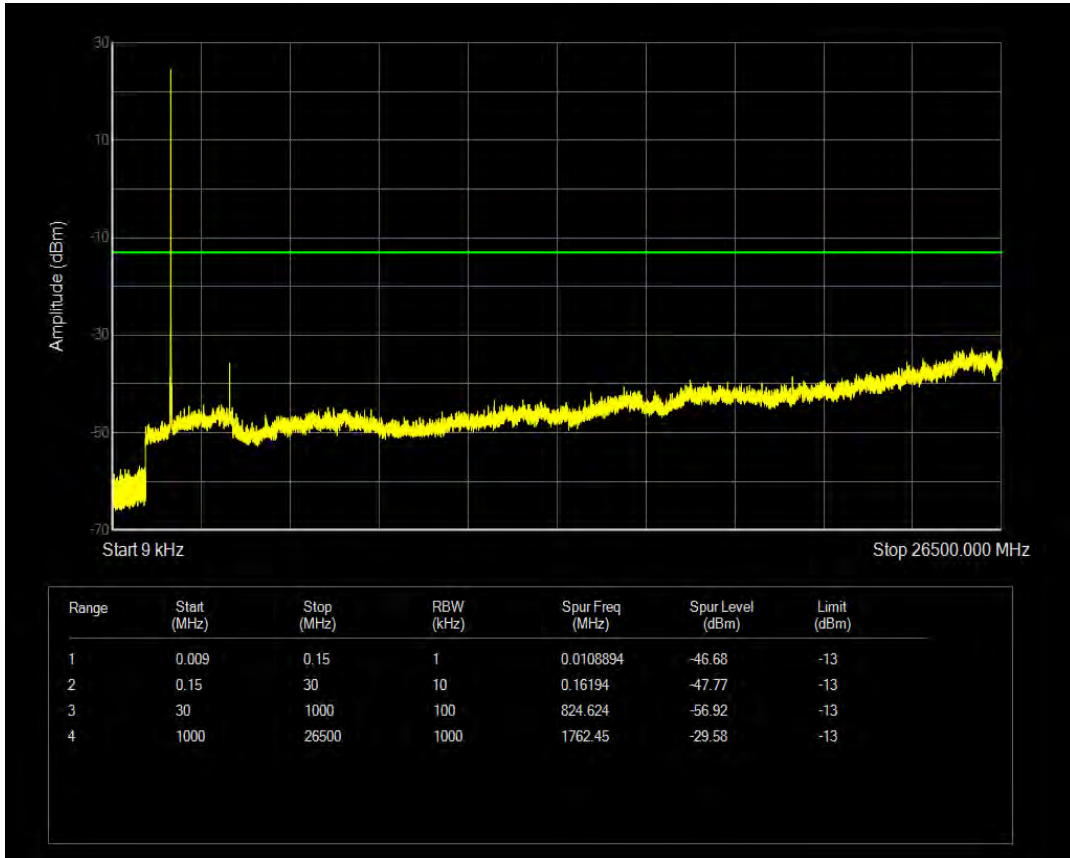

Band4 QPSK BW=1.4MHz Channel=20393 RB Size=6 Position=#0

Band4 16QAM BW=1.4MHz Channel=20393 RB Size=1 Position=#0