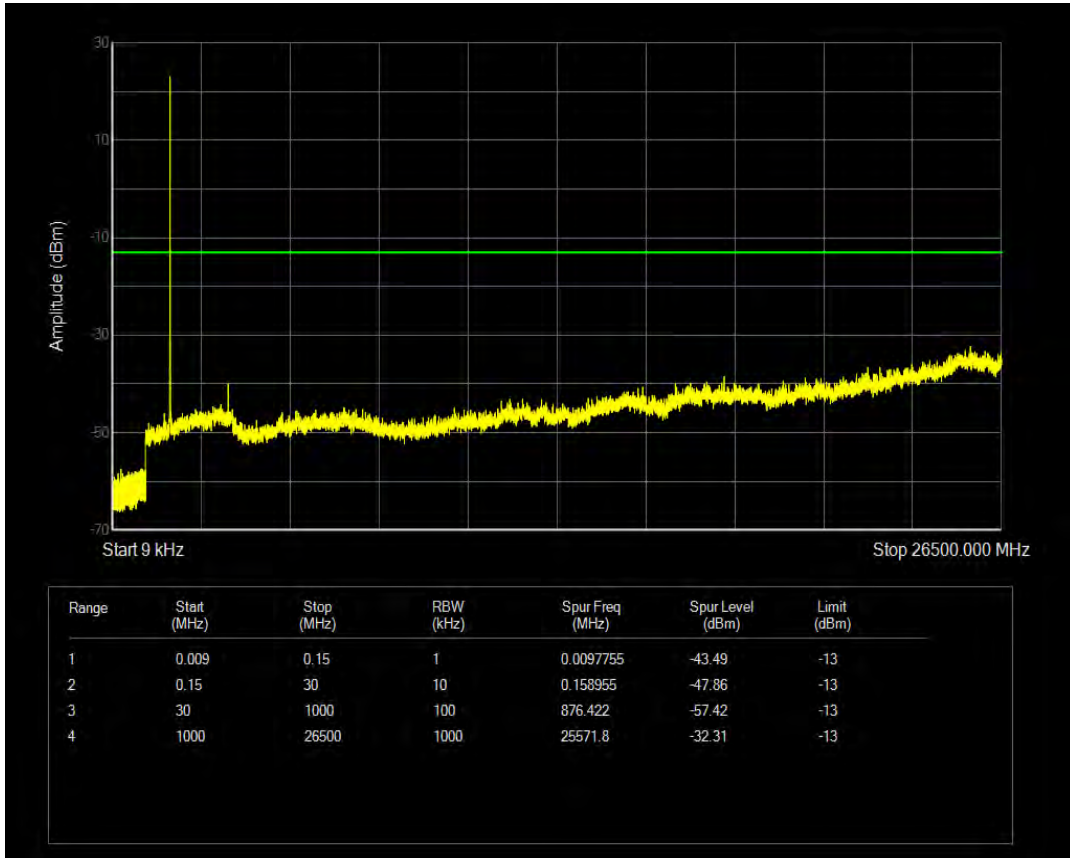

Band4 QPSK BW=3MHz Channel=20175 RB Size=1 Position=#0

Band4 QPSK BW=3MHz Channel=20175 RB Size=15 Position=#0

Band4 16QAM BW=3MHz Channel=20175 RB Size=1 Position=#0

Band4 16QAM BW=3MHz Channel=20175 RB Size=15 Position=#0