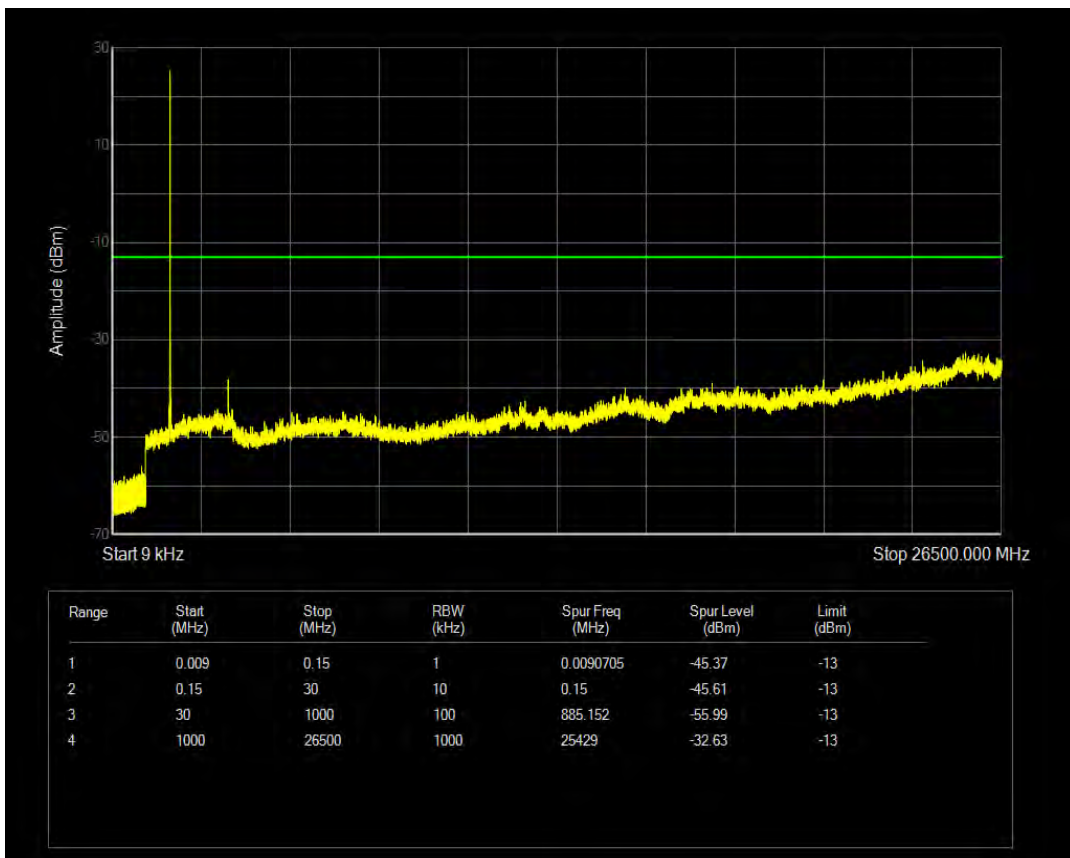

Band4 16QAM BW=1.4MHz Channel=20175 RB Size=1 Position=#0

Band4 16QAM BW=1.4MHz Channel=20175 RB Size=6 Position=#0