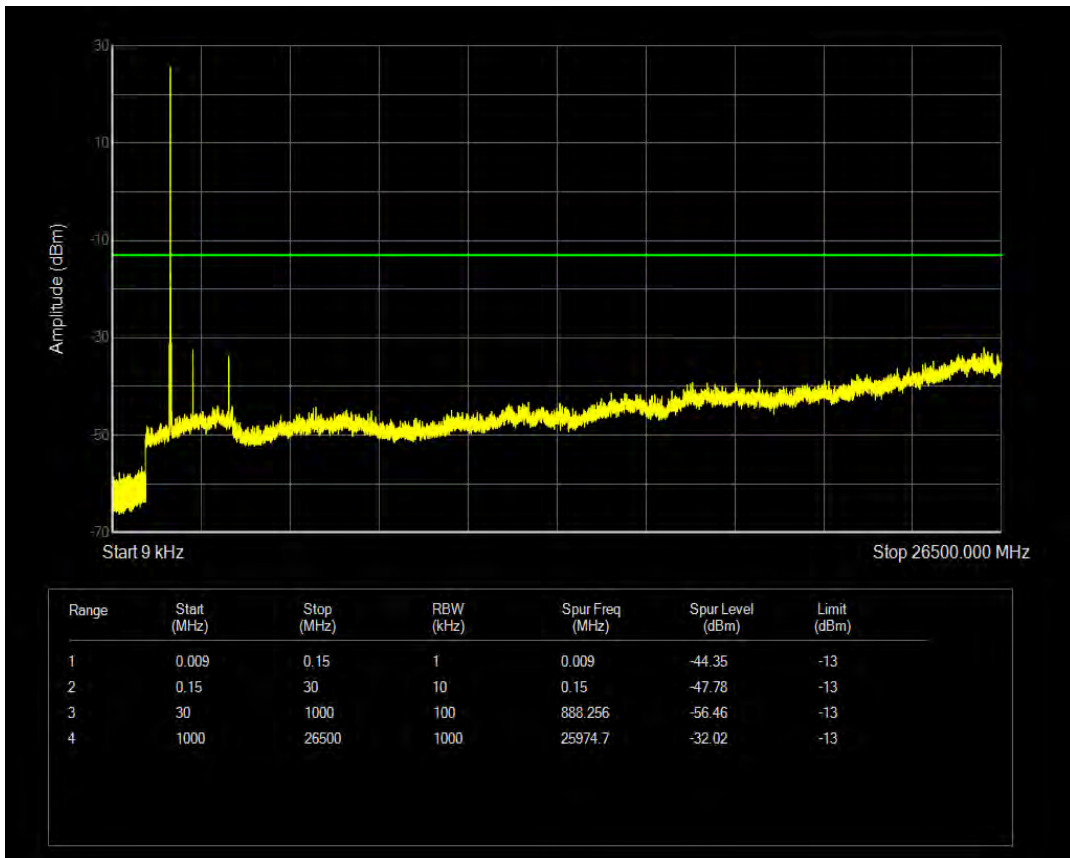

Band4 QPSK BW=15MHz Channel=20325 RB Size=1 Position=#0

Band4 QPSK BW=15MHz Channel=20325 RB Size=75 Position=#0