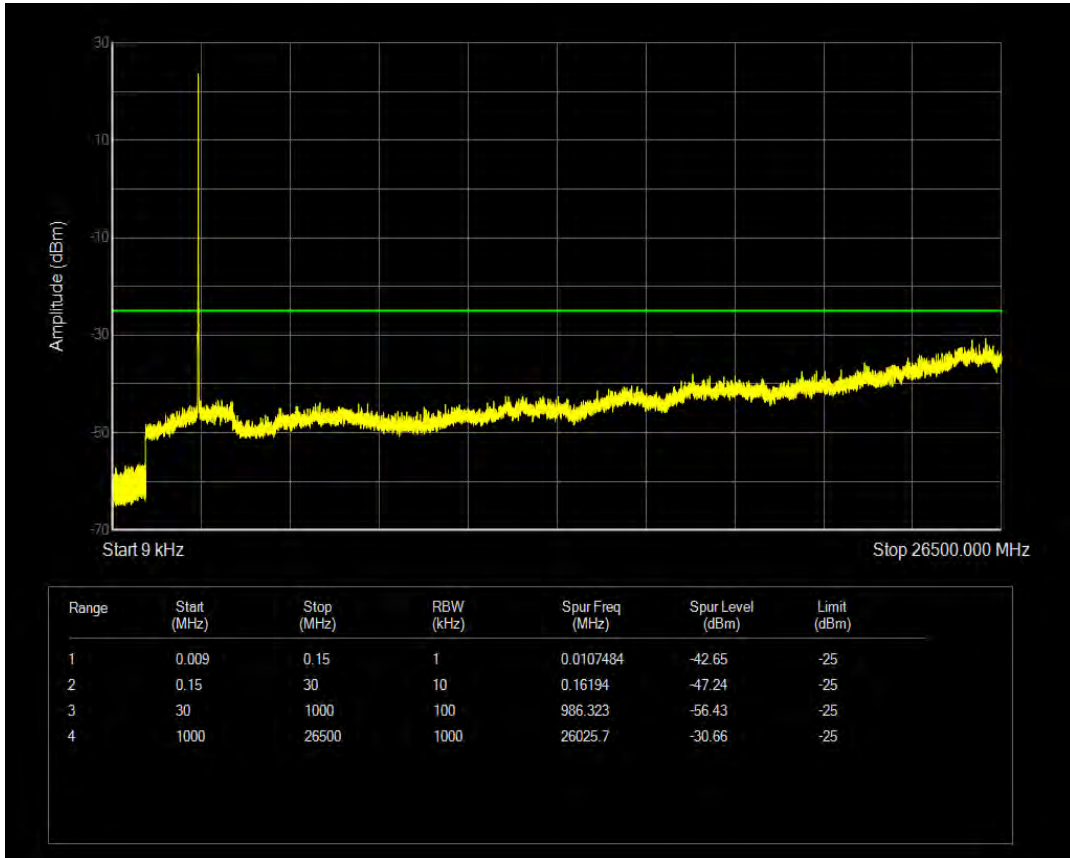

Band38 QPSK BW=5MHz Channel=37775 RB Size=25 Position=#0

Band38 16QAM BW=5MHz Channel=37775 RB Size=1 Position=#0