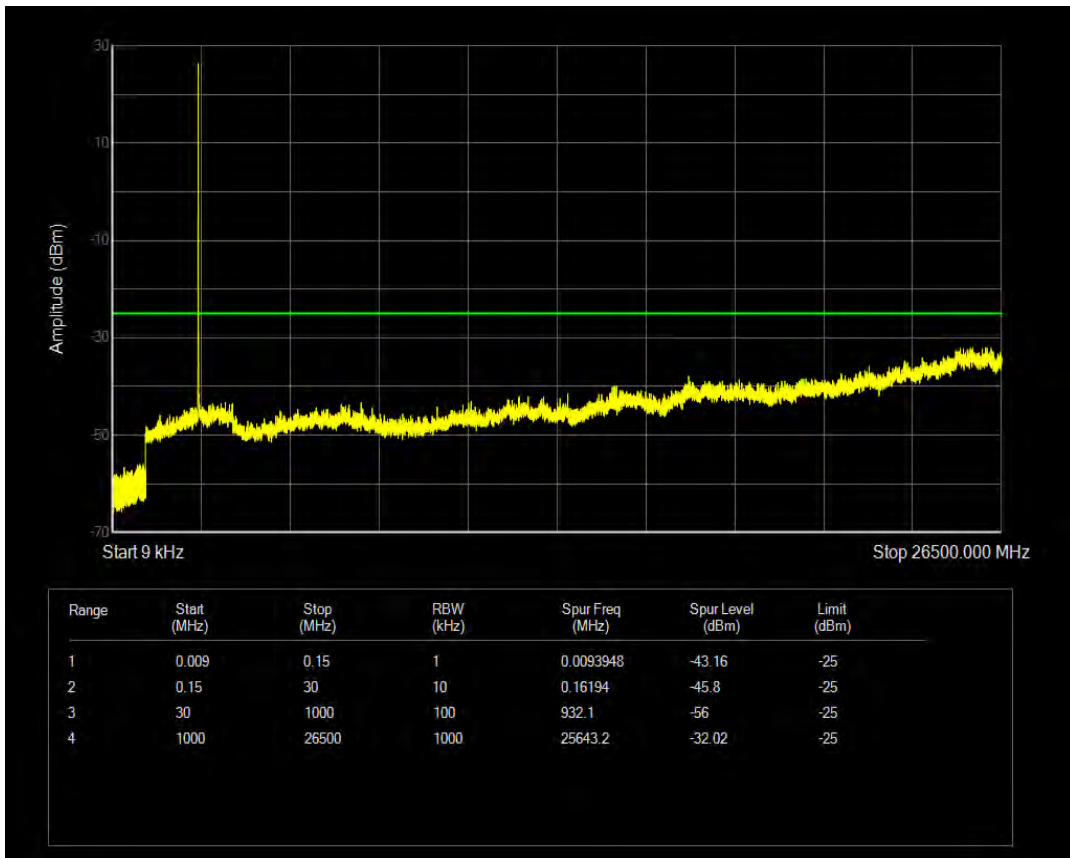

Band38 QPSK BW=5MHz Channel=37775 RB Size=1 Position=#0

Band38 QPSK BW=5MHz Channel=37775 RB Size=25 Position=#0