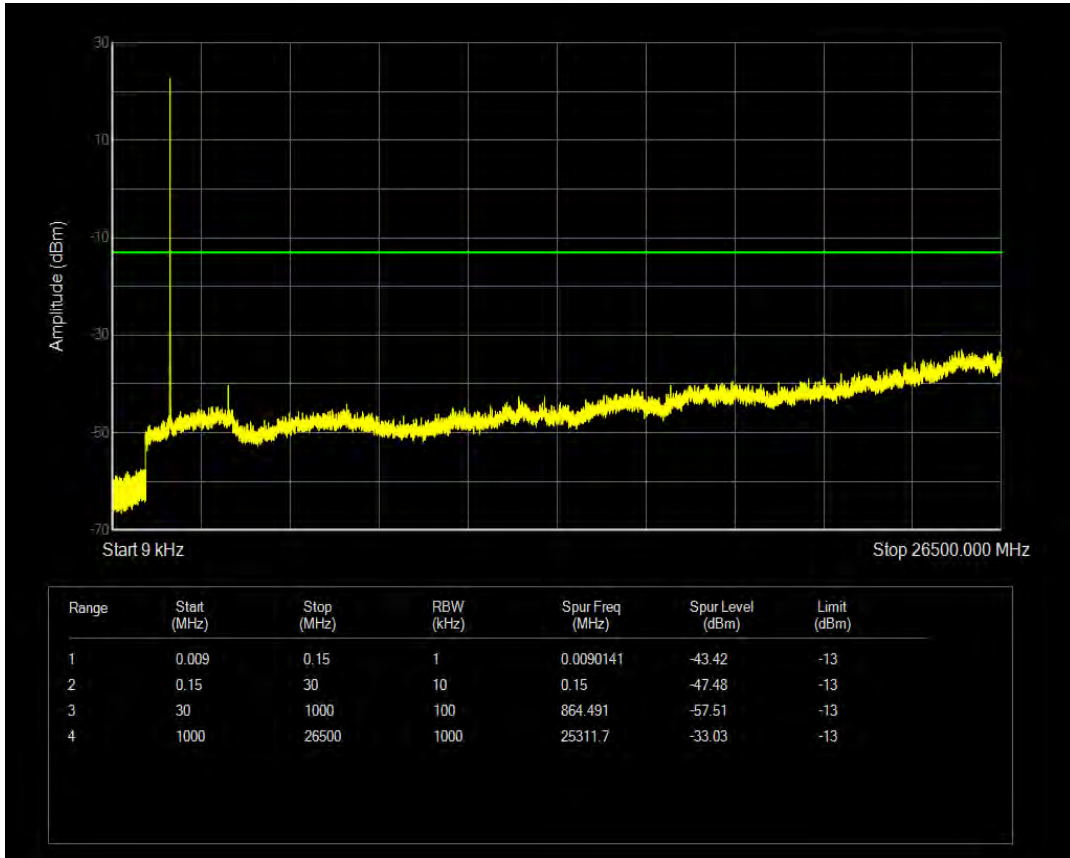

Band4 QPSK BW=3MHz Channel=20175 RB Size=15 Position=#0

Band4 16QAM BW=3MHz Channel=20175 RB Size=1 Position=#0