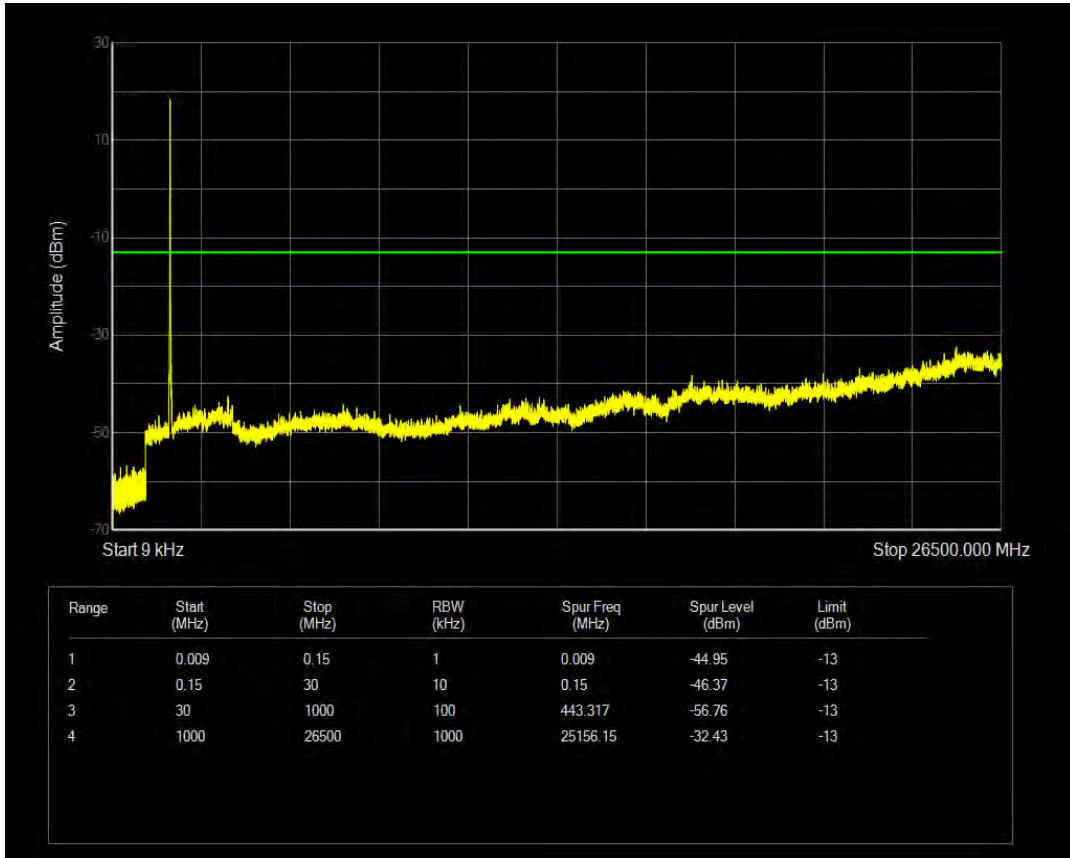

Band4 QPSK BW=15MHz Channel=20175 RB Size=75 Position=#0

Band4 16QAM BW=15MHz Channel=20175 RB Size=1 Position=#0