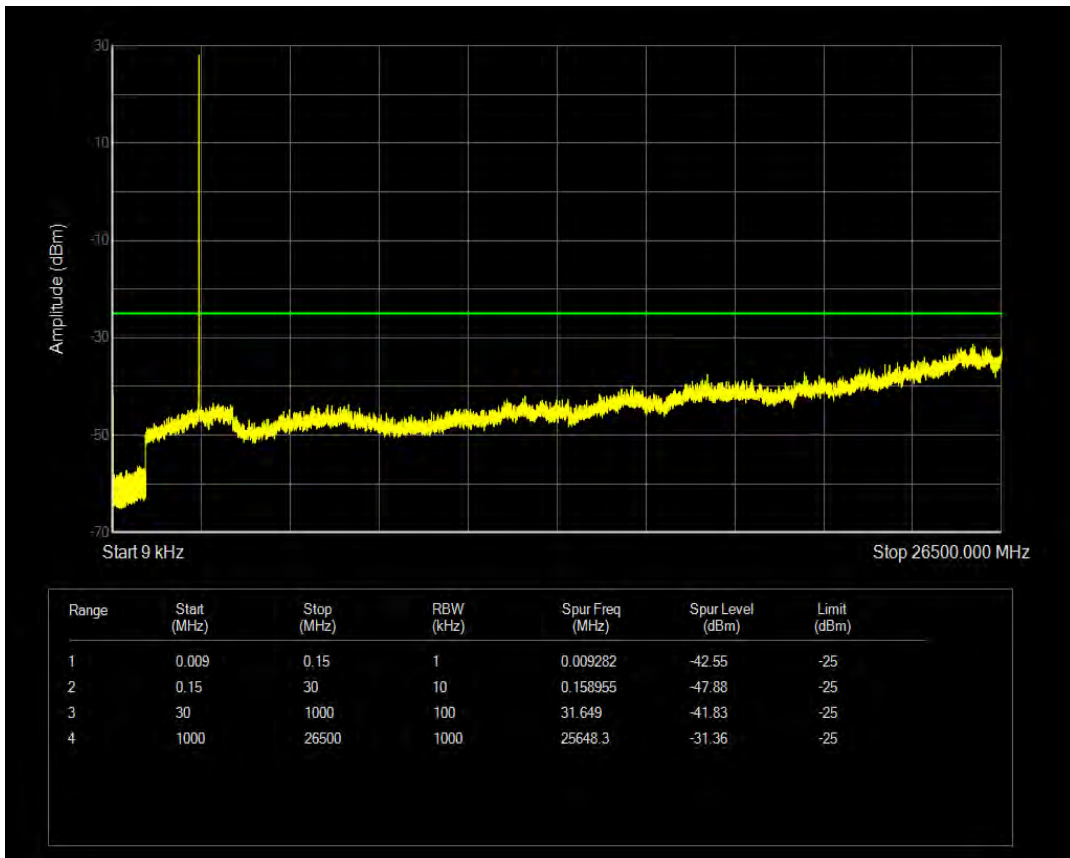

Band38 QPSK BW=5MHz Channel=38000 RB Size=1 Position=#0

Band38 QPSK BW=5MHz Channel=38000 RB Size=25 Position=#0