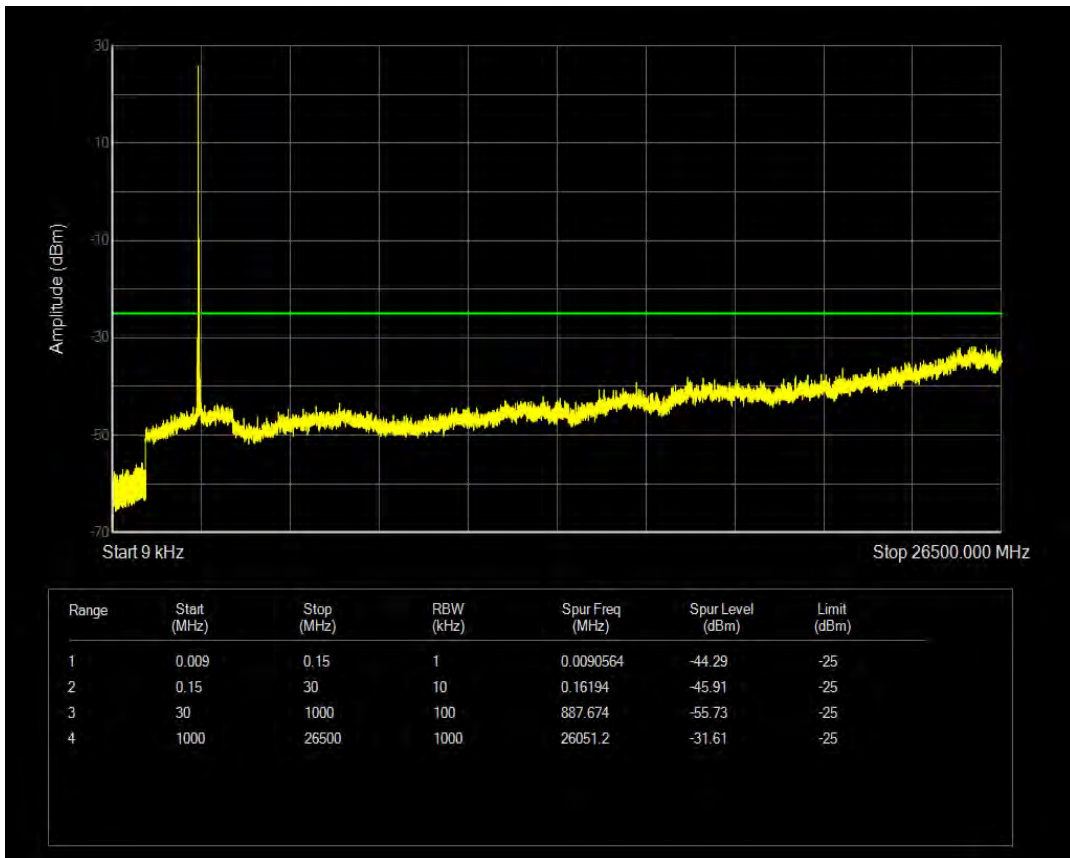

Band38 QPSK BW=15MHz Channel=38175 RB Size=1 Position=#0

Band38 QPSK BW=15MHz Channel=38175 RB Size=75 Position=#0

Band38 16QAM BW=15MHz Channel=38175 RB Size=1 Position=#0

Band38 16QAM BW=15MHz Channel=38175 RB Size=75 Position=#0

Band38 QPSK BW=20MHz Channel=37850 RB Size=1 Position=#0

Band38 QPSK BW=20MHz Channel=37850 RB Size=100 Position=#0

Band38 16QAM BW=20MHz Channel=37850 RB Size=1 Position=#0

Band38 16QAM BW=20MHz Channel=37850 RB Size=100 Position=#0