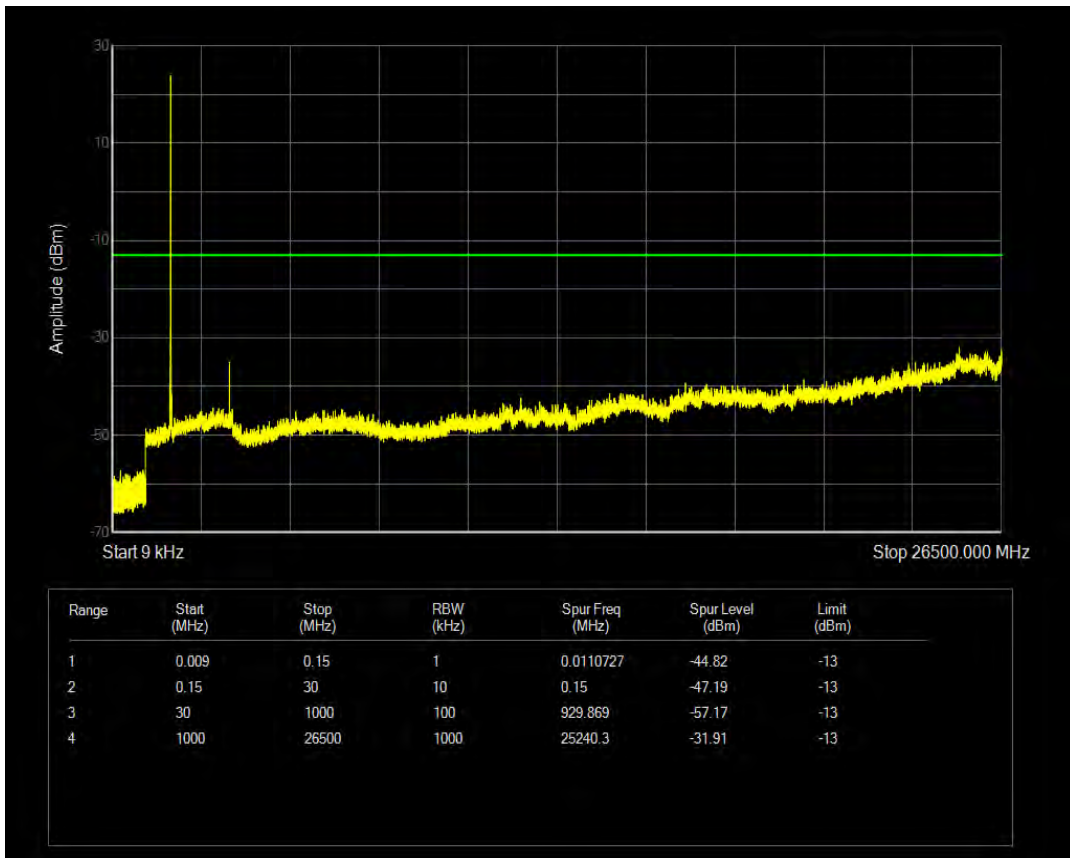

Band4 QPSK BW=5MHz Channel=20175 RB Size=1 Position=#0

Band4 QPSK BW=5MHz Channel=20175 RB Size=25 Position=#0

Band4 16QAM BW=5MHz Channel=20175 RB Size=1 Position=#0

Band4 16QAM BW=5MHz Channel=20175 RB Size=25 Position=#0

Band4 QPSK BW=5MHz Channel=20375 RB Size=1 Position=#0

Band4 QPSK BW=5MHz Channel=20375 RB Size=25 Position=#0

Band4 16QAM BW=5MHz Channel=20375 RB Size=1 Position=#0

Band4 16QAM BW=5MHz Channel=20375 RB Size=25 Position=#0