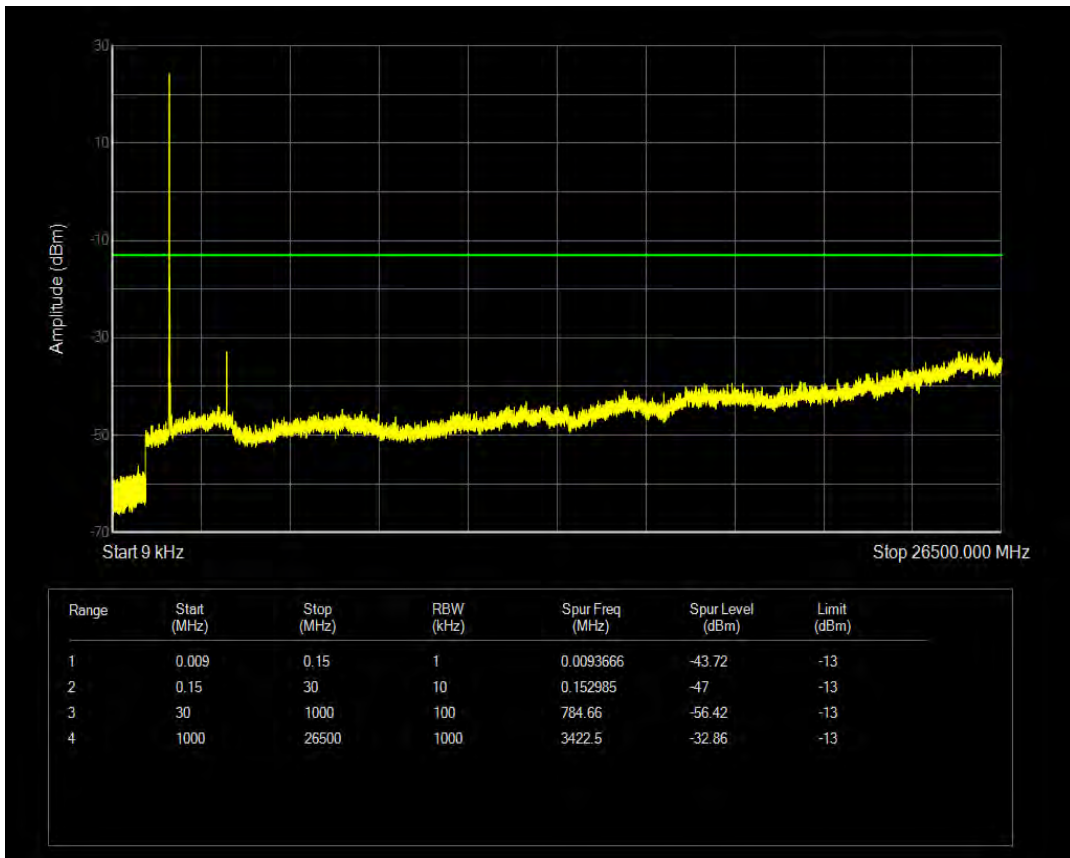

Band4 QPSK BW=5MHz Channel=20375 RB Size=1 Position=#0

Band4 QPSK BW=5MHz Channel=20375 RB Size=25 Position=#0

Band4 16QAM BW=5MHz Channel=20375 RB Size=1 Position=#0

Band4 16QAM BW=5MHz Channel=20375 RB Size=25 Position=#0

Band4 QPSK BW=10MHz Channel=20000 RB Size=1 Position=#0

Band4 QPSK BW=10MHz Channel=20000 RB Size=50 Position=#0

Band4 16QAM BW=10MHz Channel=20000 RB Size=1 Position=#0

Band4 16QAM BW=10MHz Channel=20000 RB Size=50 Position=#0