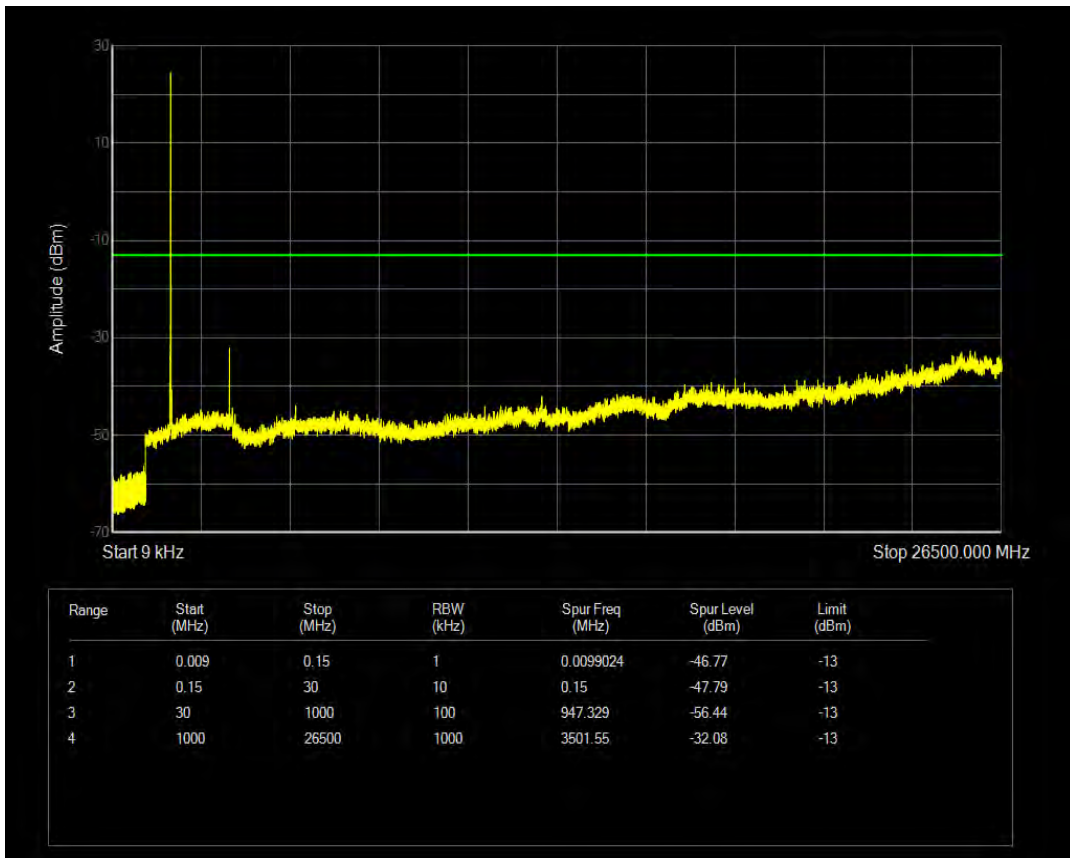

Band4 QPSK BW=5MHz Channel=20375 RB Size=1 Position=#0

Band4 QPSK BW=5MHz Channel=20375 RB Size=25 Position=#0