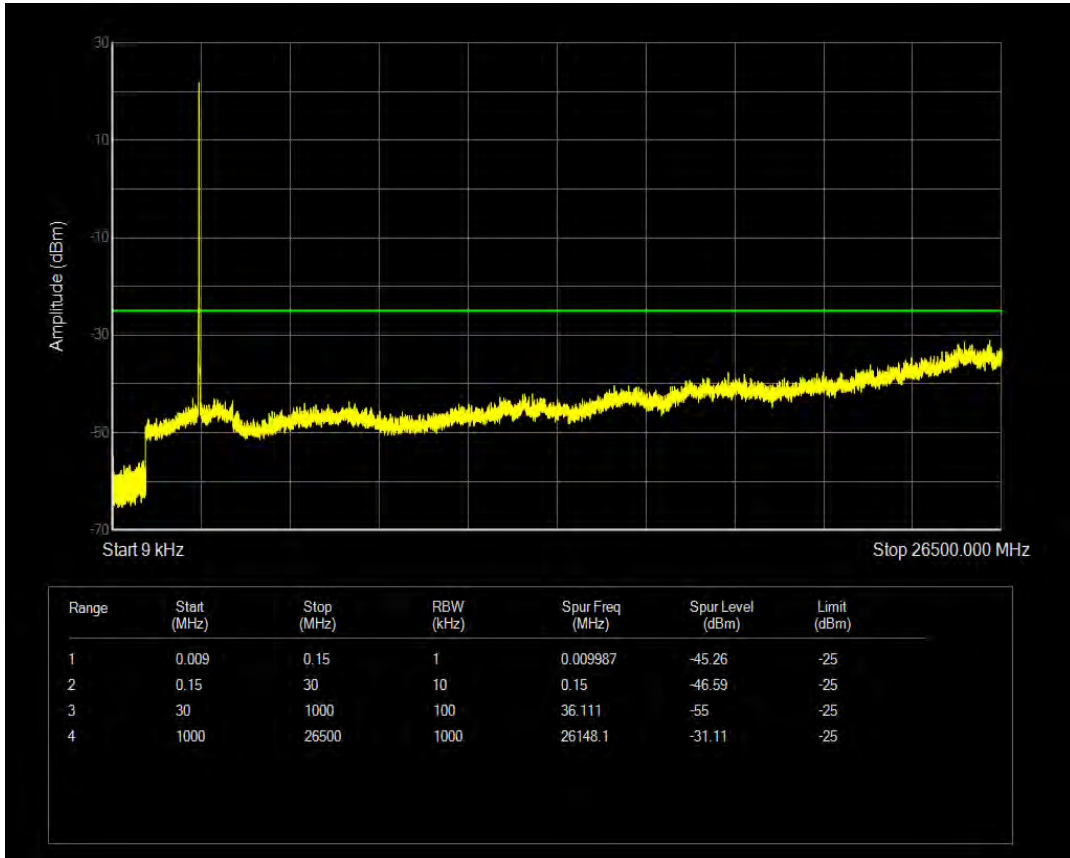

Band38 QPSK BW=10MHz Channel=38000 RB Size=1 Position=#0

Band38 QPSK BW=10MHz Channel=38000 RB Size=50 Position=#0

Band38 16QAM BW=10MHz Channel=38000 RB Size=1 Position=#0

Band38 16QAM BW=10MHz Channel=38000 RB Size=50 Position=#0

Band38 QPSK BW=10MHz Channel=38200 RB Size=1 Position=#0

Band38 QPSK BW=10MHz Channel=38200 RB Size=50 Position=#0

Band38 16QAM BW=10MHz Channel=38200 RB Size=1 Position=#0

Band38 16QAM BW=10MHz Channel=38200 RB Size=50 Position=#0