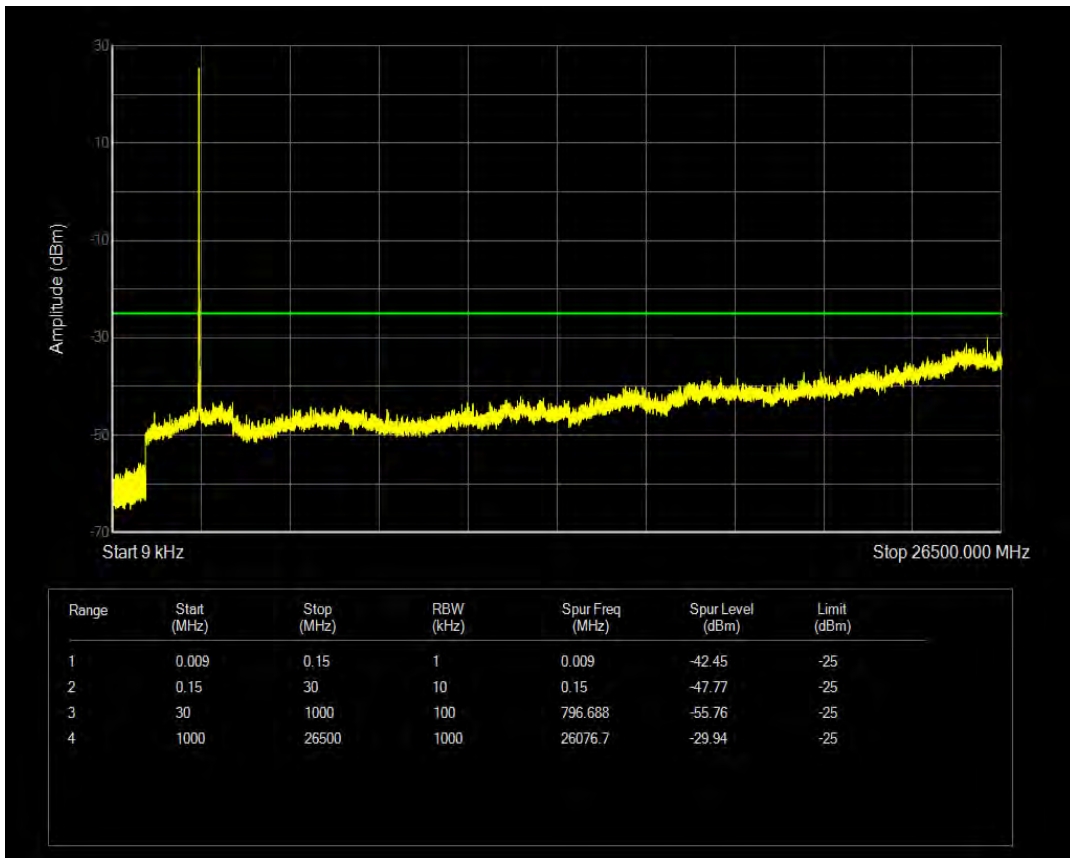

Band38 QPSK BW=10MHz Channel=38000 RB Size=1 Position=#0

Band38 QPSK BW=10MHz Channel=38000 RB Size=50 Position=#0