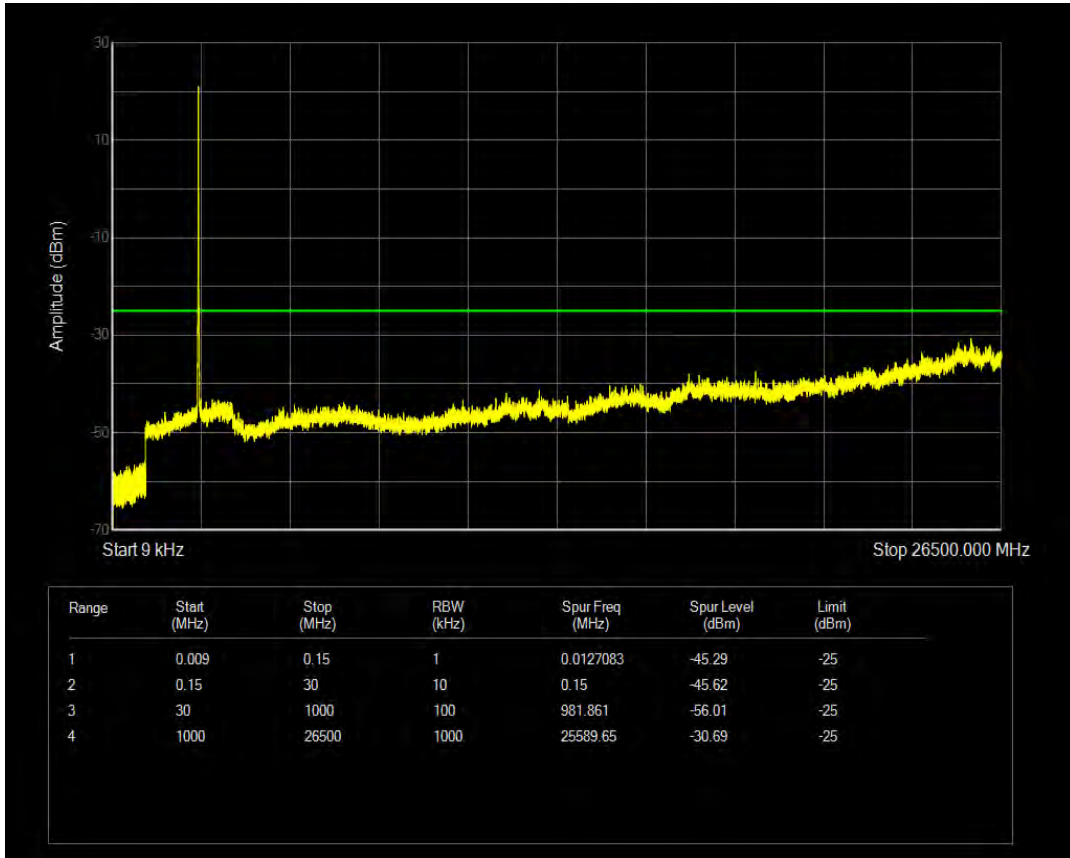

Band38 QPSK BW=10MHz Channel=37800 RB Size=1 Position=#0

Band38 QPSK BW=10MHz Channel=37800 RB Size=50 Position=#0

Band38 16QAM BW=10MHz Channel=37800 RB Size=1 Position=#0

Band38 16QAM BW=10MHz Channel=37800 RB Size=50 Position=#0

Band38 QPSK BW=10MHz Channel=38000 RB Size=1 Position=#0

Band38 QPSK BW=10MHz Channel=38000 RB Size=50 Position=#0

Band38 16QAM BW=10MHz Channel=38000 RB Size=1 Position=#0

Band38 16QAM BW=10MHz Channel=38000 RB Size=50 Position=#0