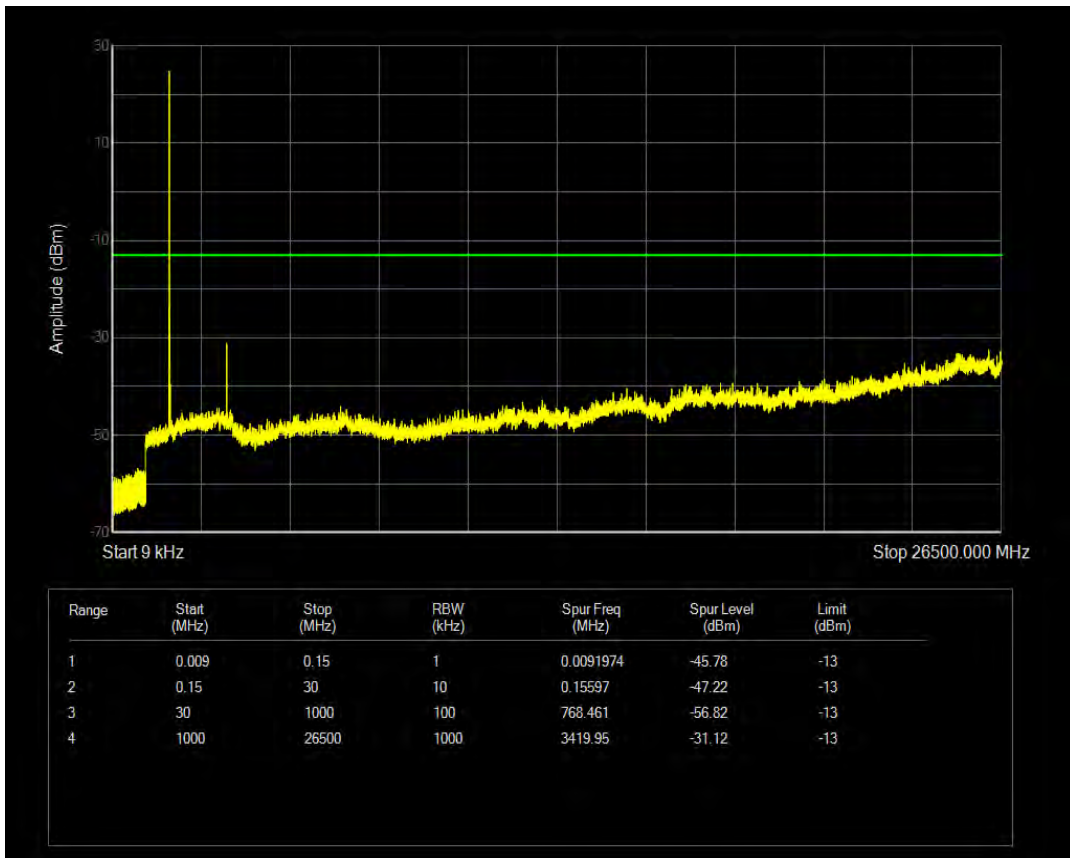

Band4 QPSK BW=3MHz Channel=20385 RB Size=1 Position=#0

Band4 QPSK BW=3MHz Channel=20385 RB Size=15 Position=#0

Band4 16QAM BW=3MHz Channel=20385 RB Size=1 Position=#0

Band4 16QAM BW=3MHz Channel=20385 RB Size=15 Position=#0

Band4 QPSK BW=5MHz Channel=19975 RB Size=1 Position=#0

Band4 QPSK BW=5MHz Channel=19975 RB Size=25 Position=#0

Band4 16QAM BW=5MHz Channel=19975 RB Size=1 Position=#0

Band4 16QAM BW=5MHz Channel=19975 RB Size=25 Position=#0