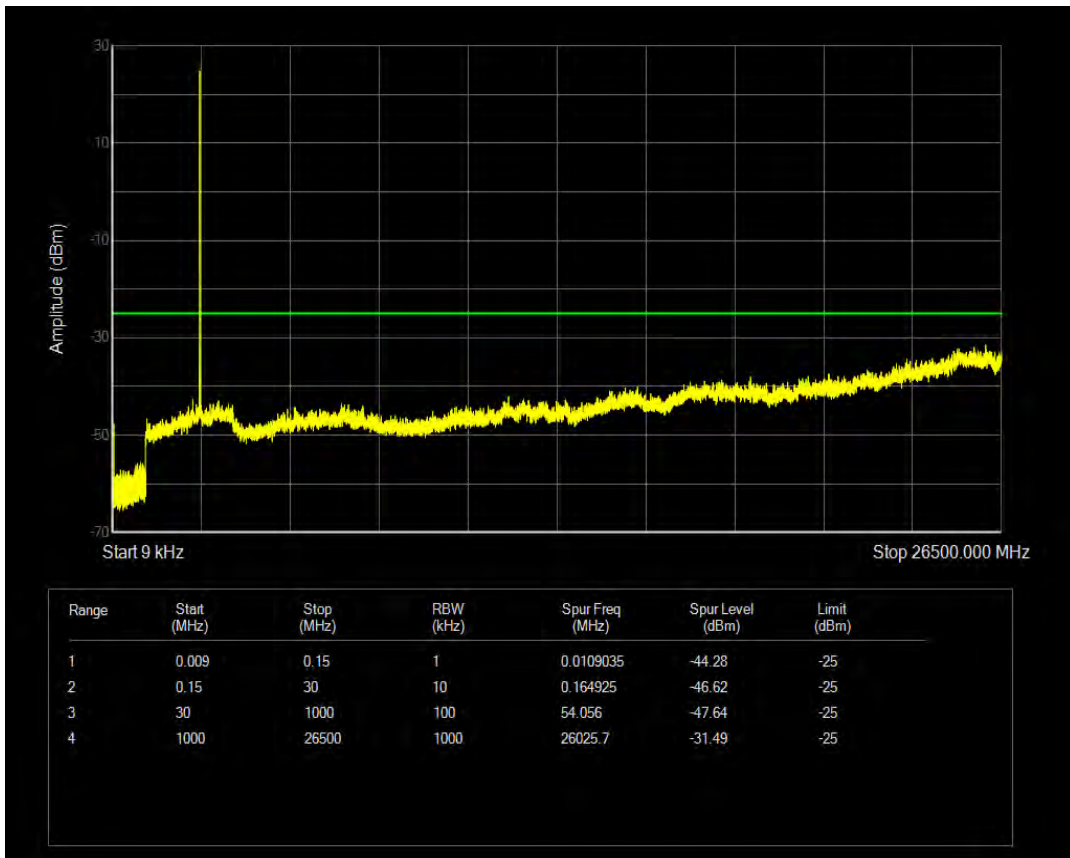

Band38 QPSK BW=5MHz Channel=38225 RB Size=1 Position=#0

Band38 QPSK BW=5MHz Channel=38225 RB Size=25 Position=#0