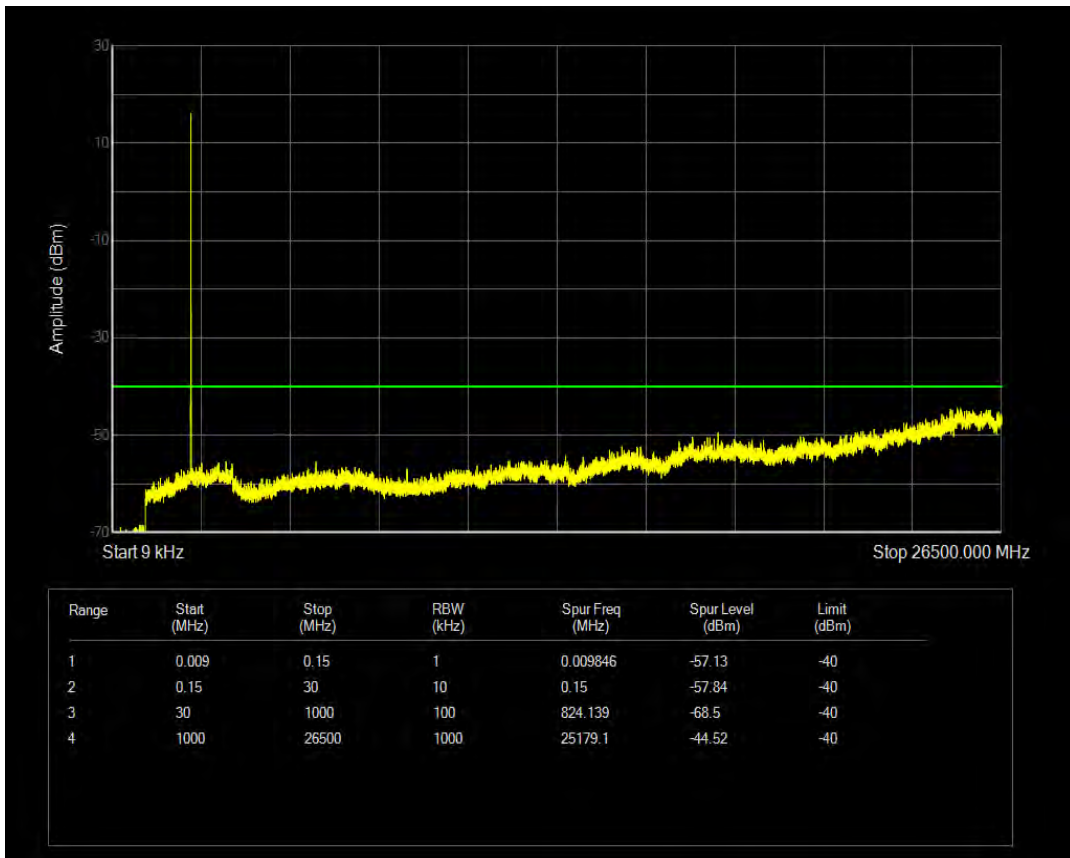

Band40(2350-2360) 16QAM BW=5MHz Channel=39200 RB Size=1 Position=#0

Band40(2350-2360) 16QAM BW=5MHz Channel=39200 RB Size=25 Position=#0