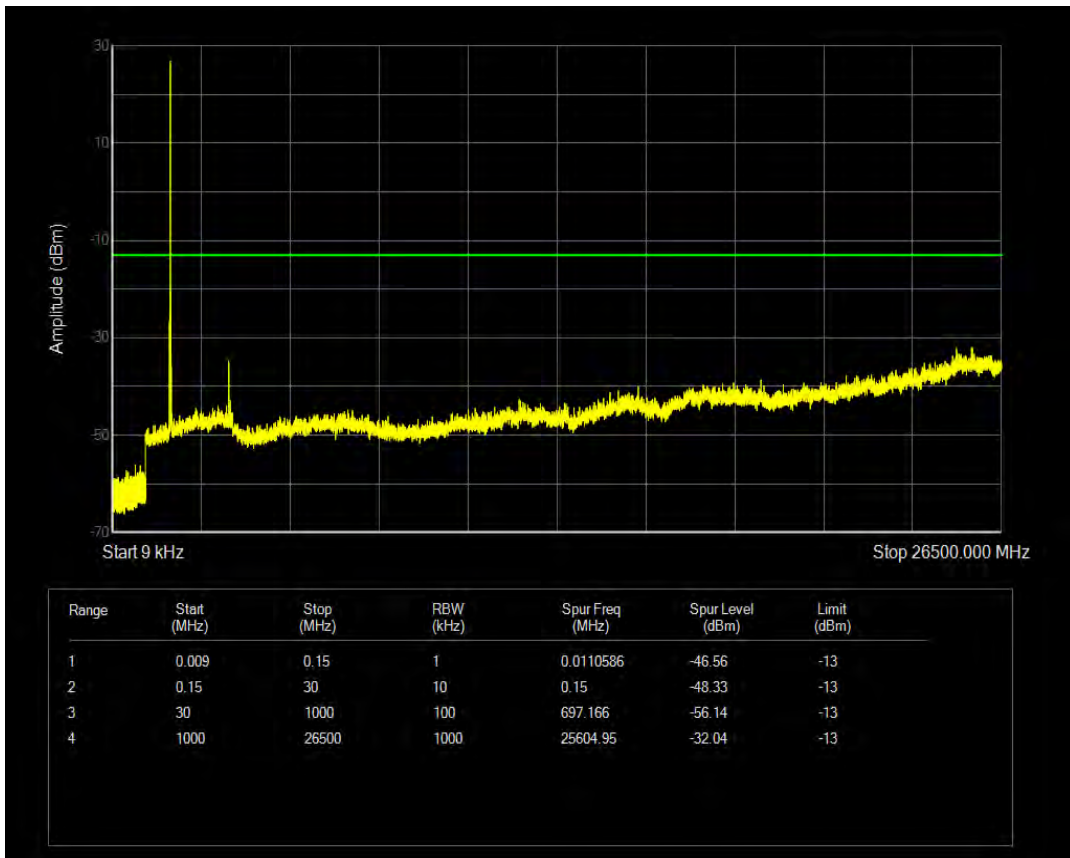

Band4 16QAM BW=15MHz Channel=20325 RB Size=1 Position=#0

Band4 16QAM BW=15MHz Channel=20325 RB Size=75 Position=#0