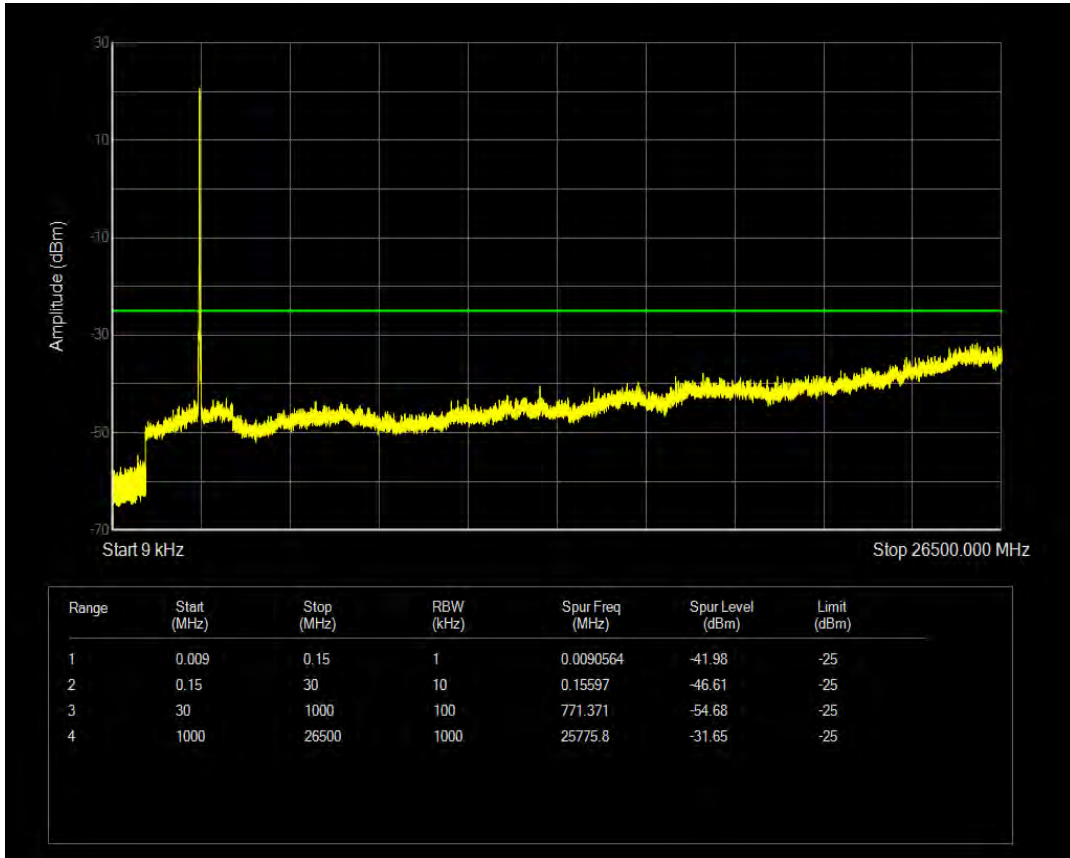

Band38 QPSK BW=15MHz Channel=38175 RB Size=75 Position=#0

Band38 16QAM BW=15MHz Channel=38175 RB Size=1 Position=#0