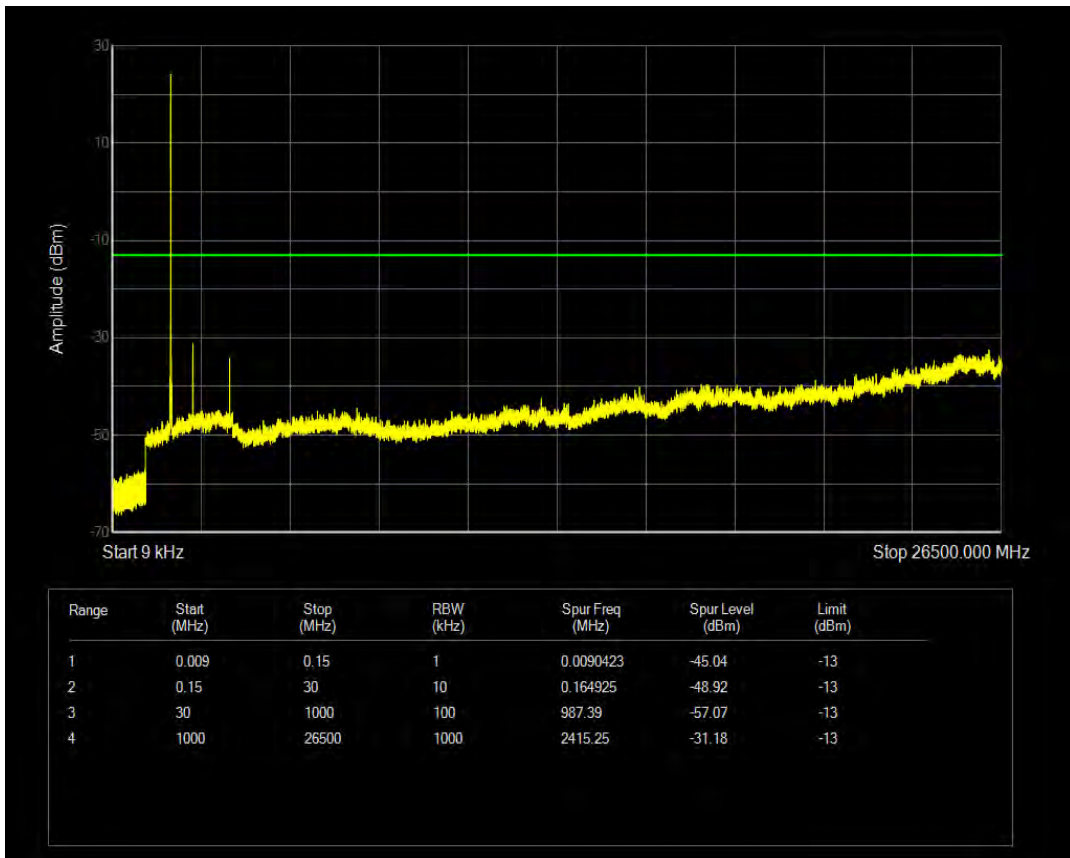

Band4 QPSK BW=1.4MHz Channel=20393 RB Size=1 Position=#0

Band4 QPSK BW=1.4MHz Channel=20393 RB Size=6 Position=#0