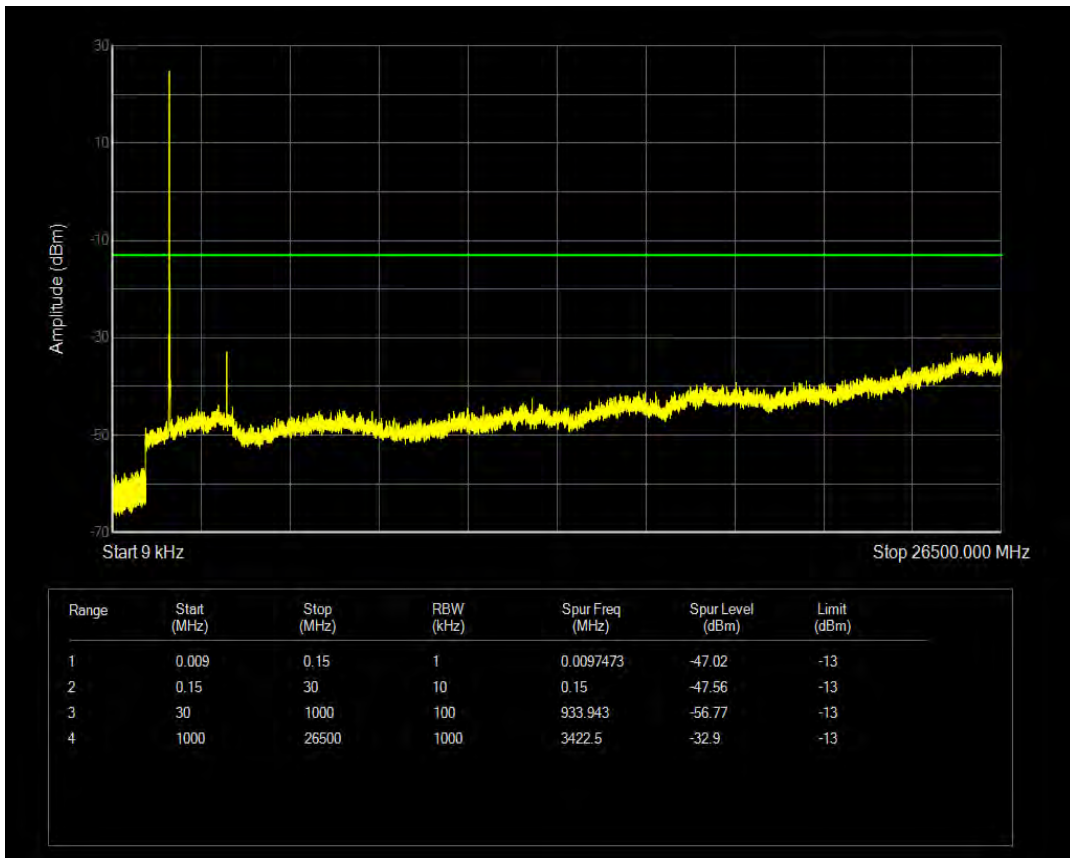

Band4 QPSK BW=5MHz Channel=20375 RB Size=1 Position=#0

Band4 QPSK BW=5MHz Channel=20375 RB Size=25 Position=#0

Band4 16QAM BW=5MHz Channel=20375 RB Size=1 Position=#0

Band4 16QAM BW=5MHz Channel=20375 RB Size=25 Position=#0

Band4 QPSK BW=10MHz Channel=20000 RB Size=1 Position=#0

Band4 QPSK BW=10MHz Channel=20000 RB Size=50 Position=#0

Band4 16QAM BW=10MHz Channel=20000 RB Size=1 Position=#0

Band4 16QAM BW=10MHz Channel=20000 RB Size=50 Position=#0