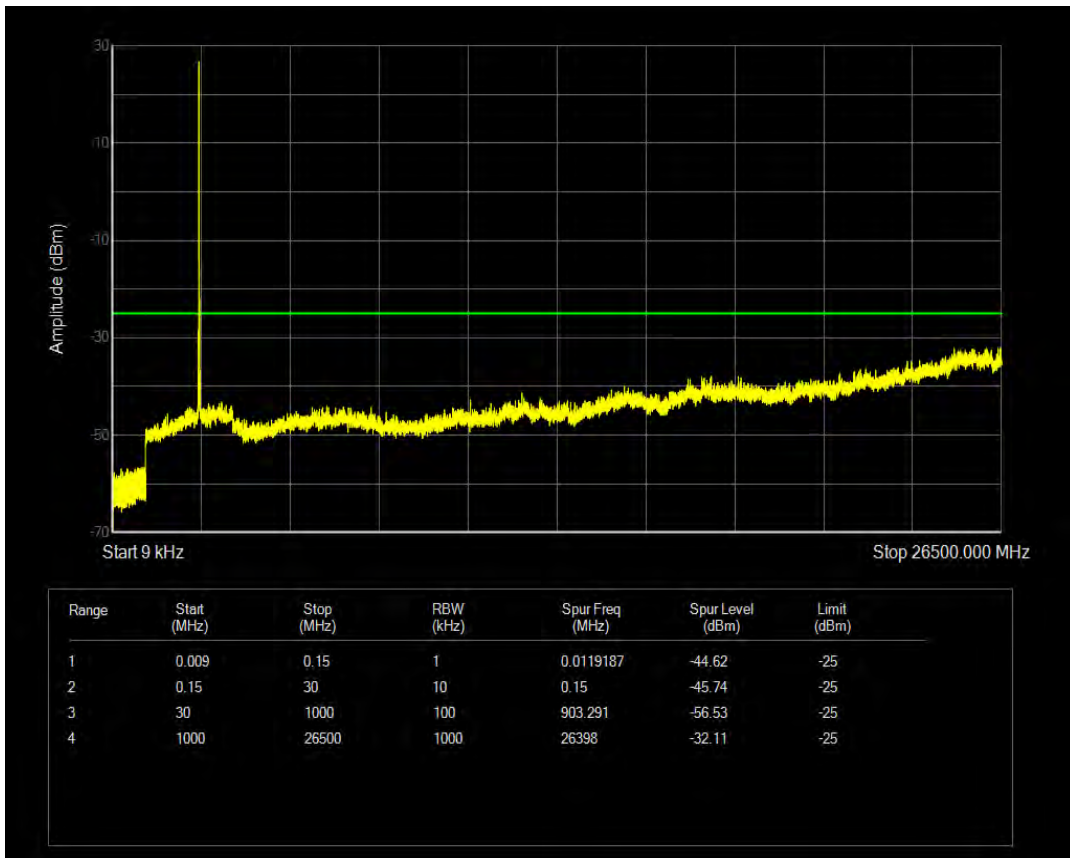

Band38 QPSK BW=10MHz Channel=37800 RB Size=1 Position=#0

Band38 QPSK BW=10MHz Channel=37800 RB Size=50 Position=#0

Band38 16QAM BW=10MHz Channel=37800 RB Size=1 Position=#0

Band38 16QAM BW=10MHz Channel=37800 RB Size=50 Position=#0

Band38 QPSK BW=10MHz Channel=38000 RB Size=1 Position=#0

Band38 QPSK BW=10MHz Channel=38000 RB Size=50 Position=#0

Band38 16QAM BW=10MHz Channel=38000 RB Size=1 Position=#0

Band38 16QAM BW=10MHz Channel=38000 RB Size=50 Position=#0