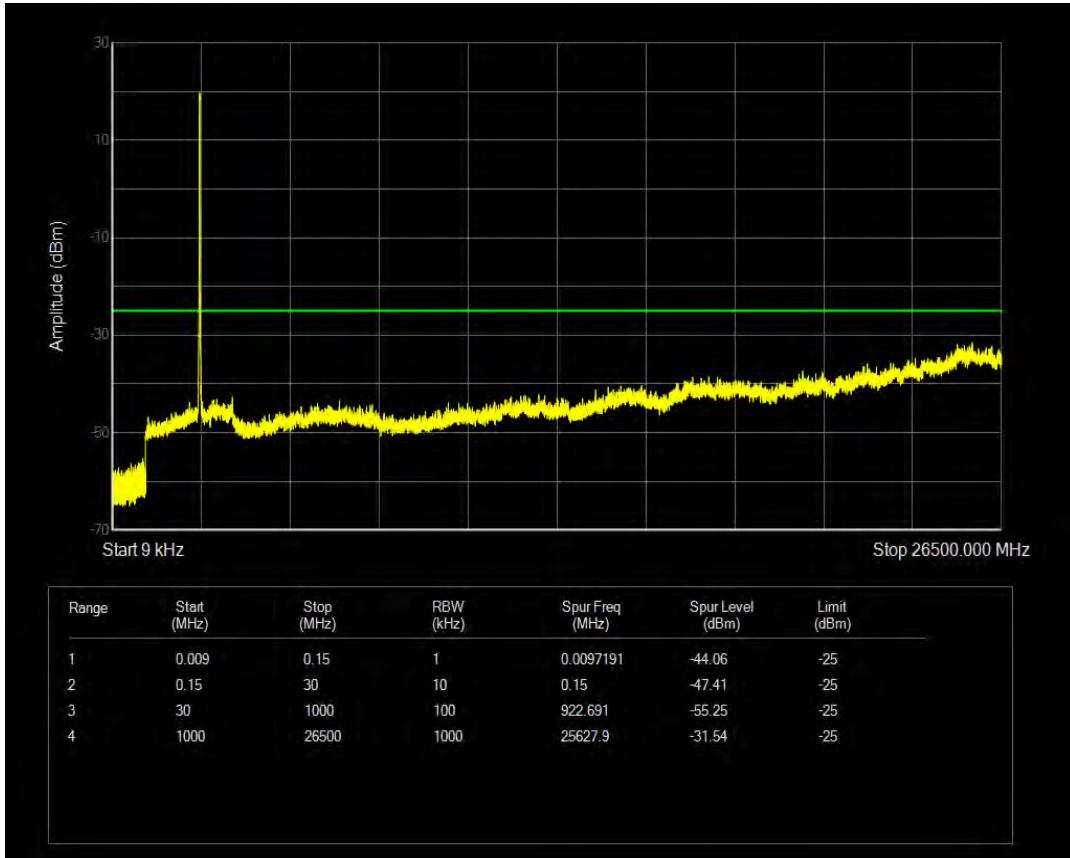

Band38 QPSK BW=15MHz Channel=38175 RB Size=1 Position=#0

Band38 QPSK BW=15MHz Channel=38175 RB Size=75 Position=#0

Band38 16QAM BW=15MHz Channel=38175 RB Size=1 Position=#0

Band38 16QAM BW=15MHz Channel=38175 RB Size=75 Position=#0

Band38 QPSK BW=20MHz Channel=37850 RB Size=1 Position=#0

Band38 QPSK BW=20MHz Channel=37850 RB Size=100 Position=#0

Band38 16QAM BW=20MHz Channel=37850 RB Size=1 Position=#0

Band38 16QAM BW=20MHz Channel=37850 RB Size=100 Position=#0