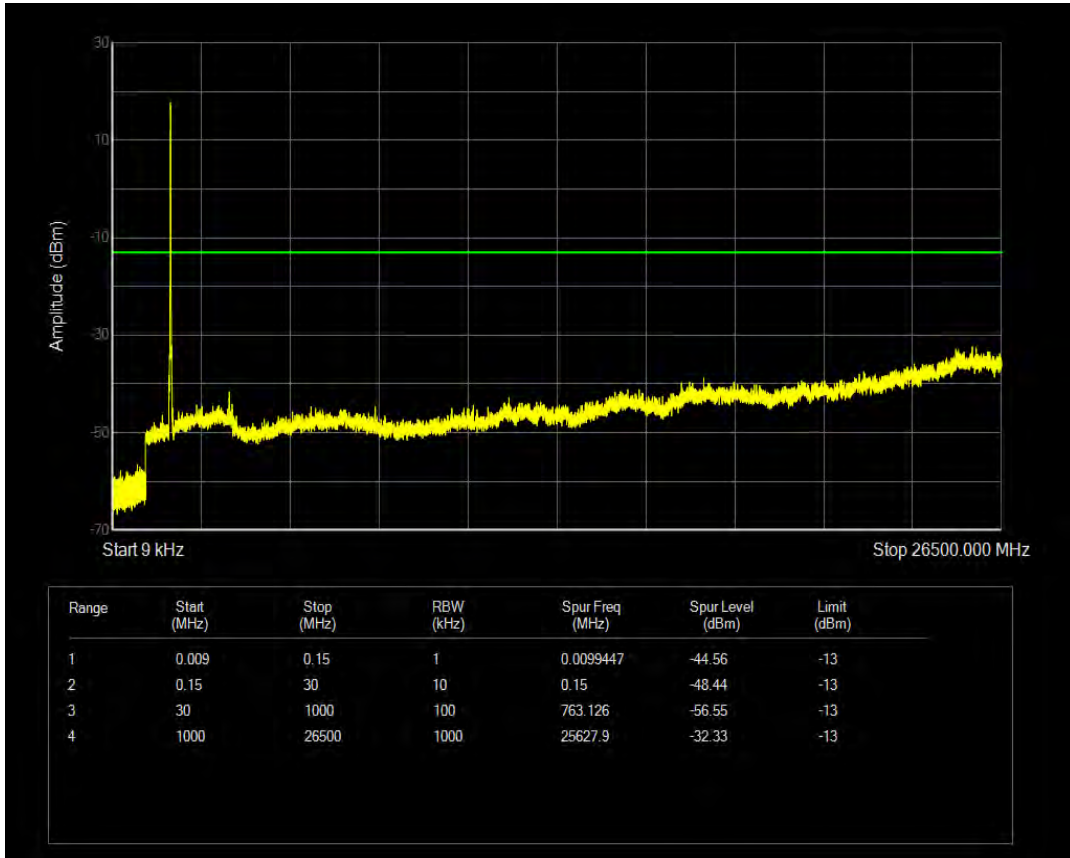

Band4 QPSK BW=15MHz Channel=20325 RB Size=75 Position=#0

Band4 16QAM BW=15MHz Channel=20325 RB Size=1 Position=#0