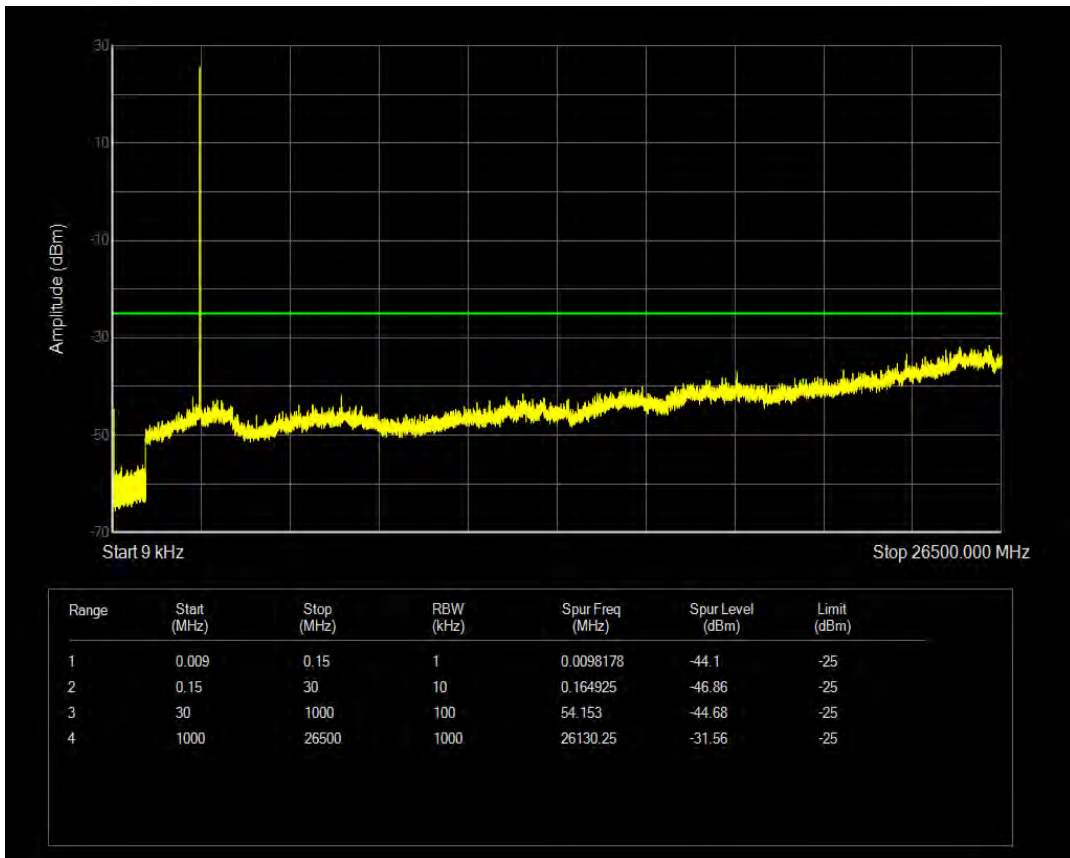

Band38 16QAM BW=5MHz Channel=38225 RB Size=1 Position=#0

Band38 16QAM BW=5MHz Channel=38225 RB Size=25 Position=#0