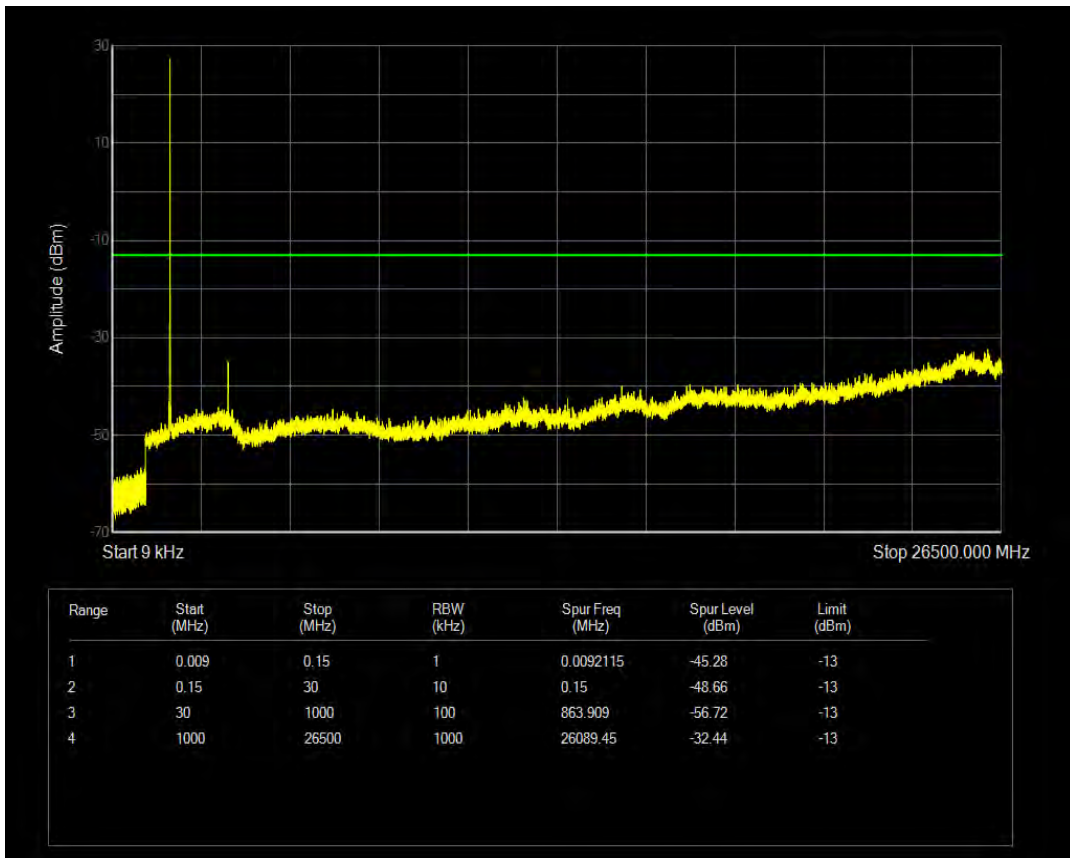

Band4 QPSK BW=5MHz Channel=20175 RB Size=1 Position=#0

Band4 QPSK BW=5MHz Channel=20175 RB Size=25 Position=#0