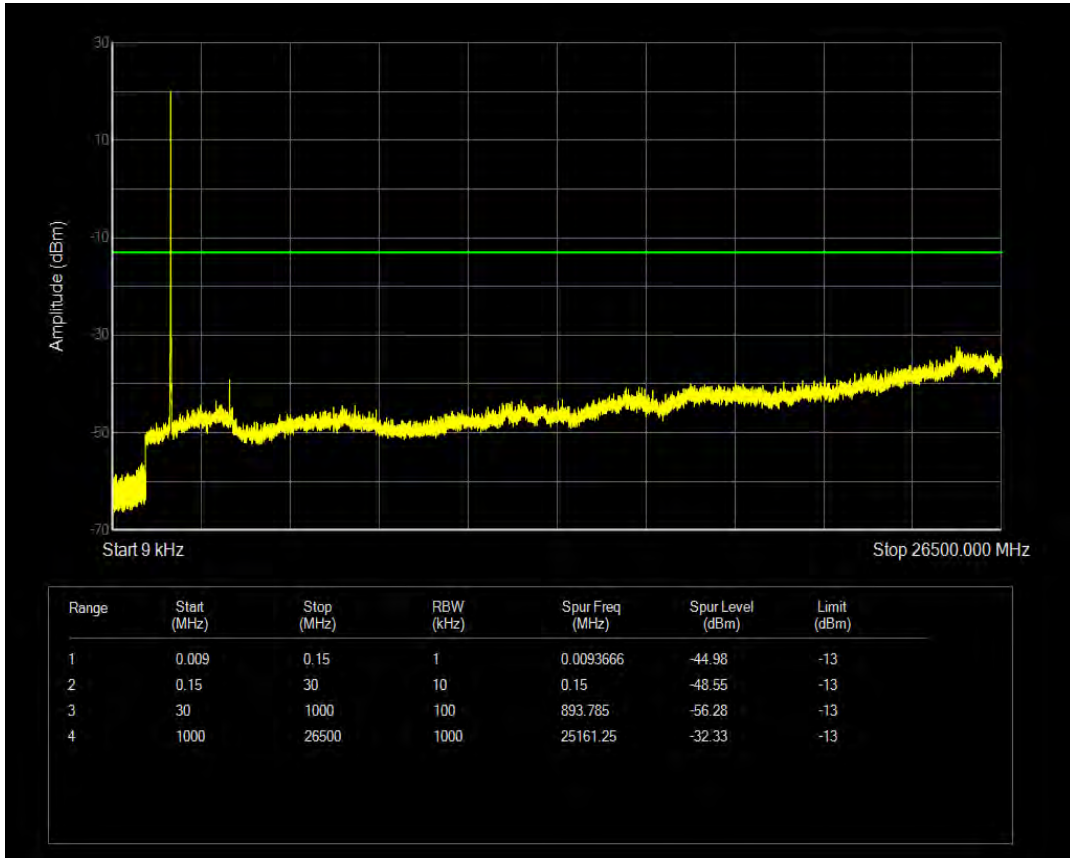

Band4 QPSK BW=5MHz Channel=20175 RB Size=1 Position=#0

Band4 QPSK BW=5MHz Channel=20175 RB Size=25 Position=#0

Band4 16QAM BW=5MHz Channel=20175 RB Size=1 Position=#0

Band4 16QAM BW=5MHz Channel=20175 RB Size=25 Position=#0

Band4 QPSK BW=5MHz Channel=20375 RB Size=1 Position=#0

Band4 QPSK BW=5MHz Channel=20375 RB Size=25 Position=#0

Band4 16QAM BW=5MHz Channel=20375 RB Size=1 Position=#0

Band4 16QAM BW=5MHz Channel=20375 RB Size=25 Position=#0