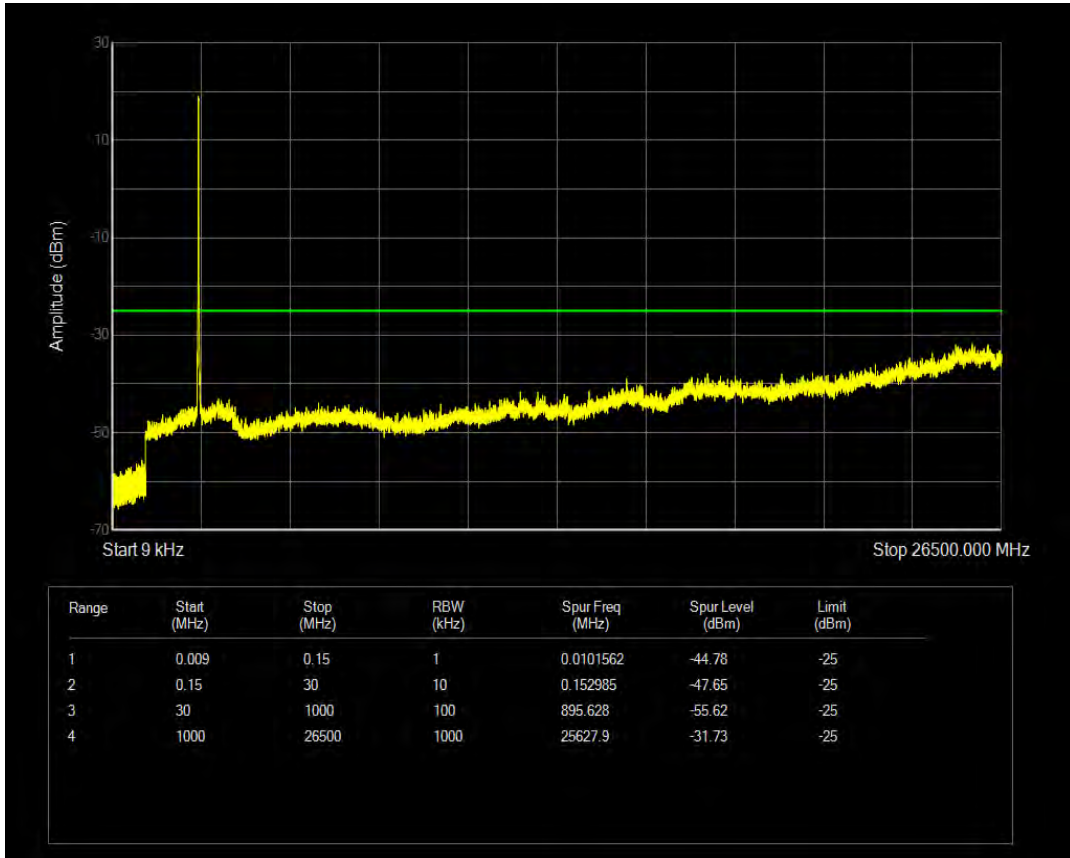

Band38 QPSK BW=15MHz Channel=37825 RB Size=1 Position=#0

Band38 QPSK BW=15MHz Channel=37825 RB Size=75 Position=#0

Band38 16QAM BW=15MHz Channel=37825 RB Size=1 Position=#0

Band38 16QAM BW=15MHz Channel=37825 RB Size=75 Position=#0