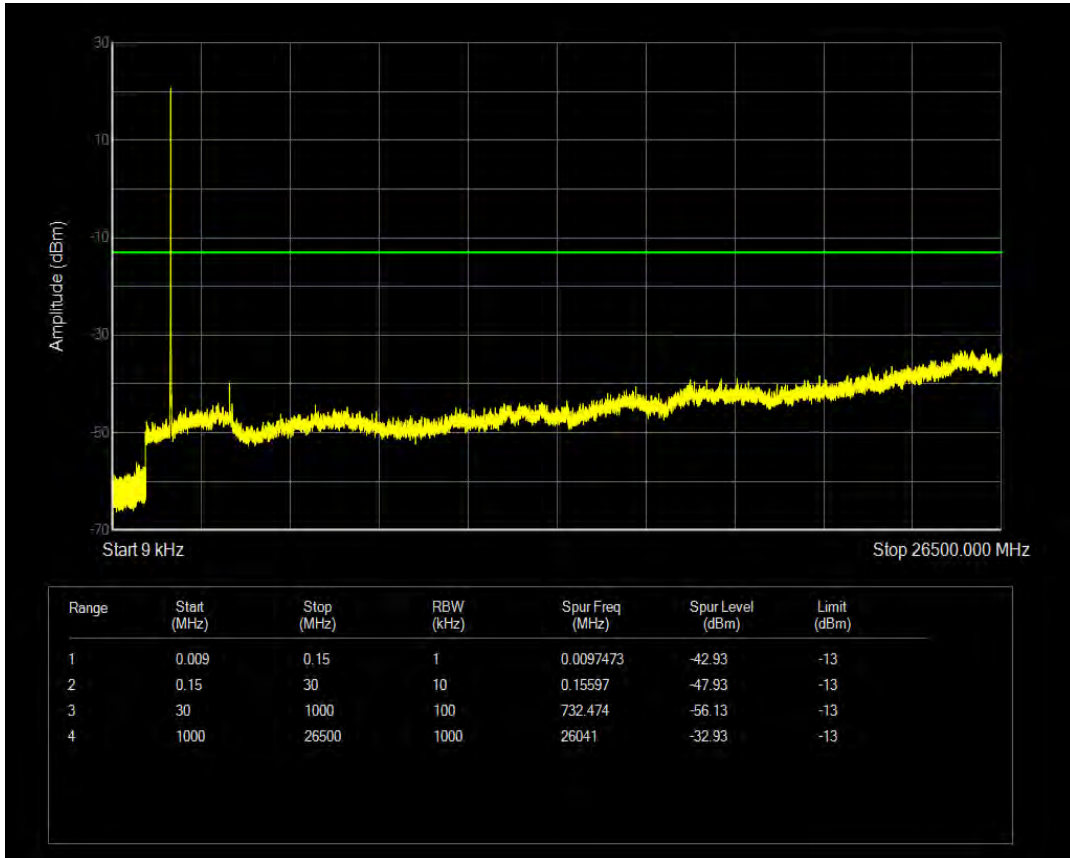

Band4 QPSK BW=5MHz Channel=20375 RB Size=1 Position=#0

Band4 QPSK BW=5MHz Channel=20375 RB Size=25 Position=#0

Band4 16QAM BW=5MHz Channel=20375 RB Size=1 Position=#0

Band4 16QAM BW=5MHz Channel=20375 RB Size=25 Position=#0

Band4 QPSK BW=10MHz Channel=20000 RB Size=1 Position=#0

Band4 QPSK BW=10MHz Channel=20000 RB Size=50 Position=#0

Band4 16QAM BW=10MHz Channel=20000 RB Size=1 Position=#0

Band4 16QAM BW=10MHz Channel=20000 RB Size=50 Position=#0