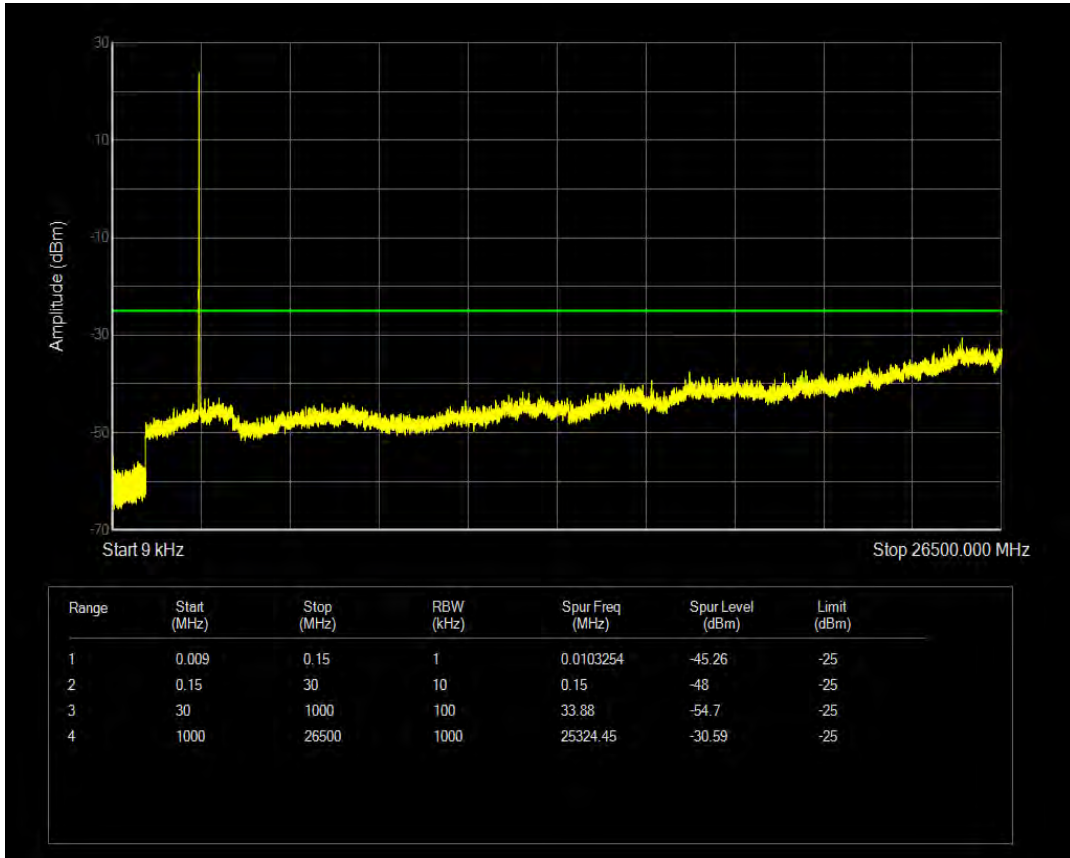

Band38 QPSK BW=5MHz Channel=38000 RB Size=25 Position=#0

Band38 16QAM BW=5MHz Channel=38000 RB Size=1 Position=#0