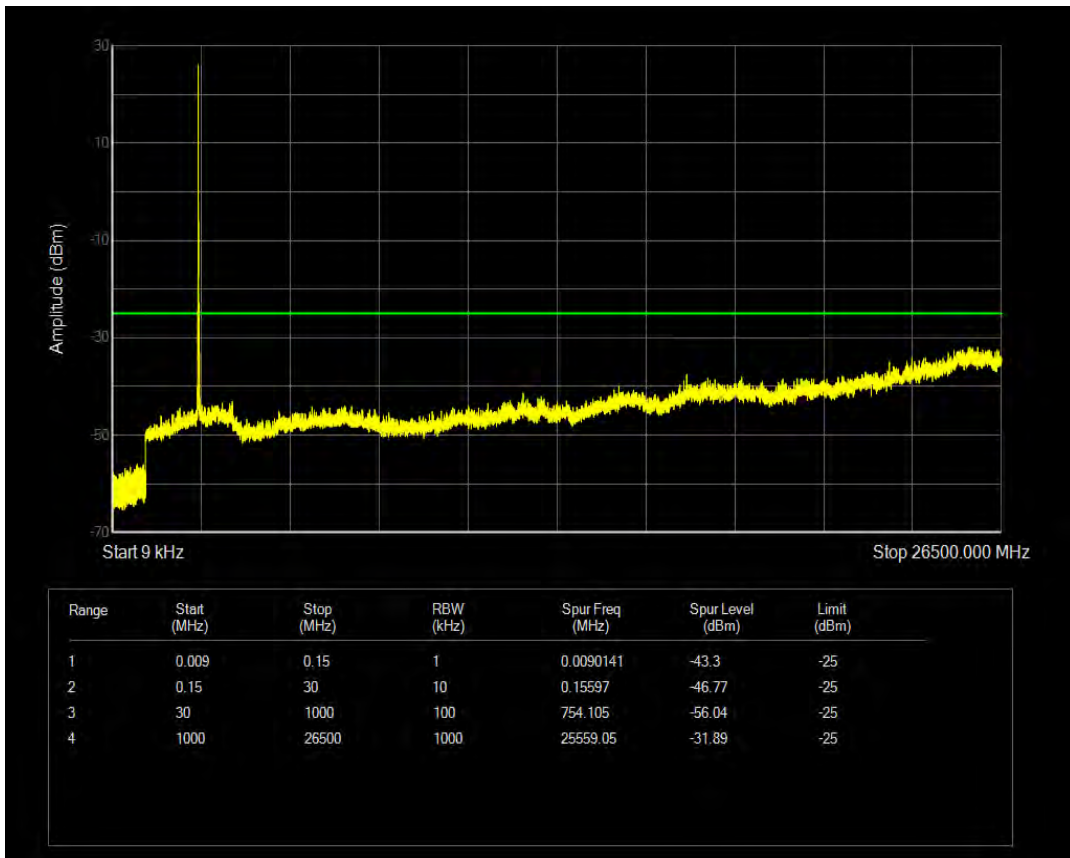

Band38 QPSK BW=5MHz Channel=38225 RB Size=1 Position=#0

Band38 QPSK BW=5MHz Channel=38225 RB Size=25 Position=#0

Band38 16QAM BW=5MHz Channel=38225 RB Size=1 Position=#0

Band38 16QAM BW=5MHz Channel=38225 RB Size=25 Position=#0

Band38 QPSK BW=10MHz Channel=37800 RB Size=1 Position=#0

Band38 QPSK BW=10MHz Channel=37800 RB Size=50 Position=#0

Band38 16QAM BW=10MHz Channel=37800 RB Size=1 Position=#0

Band38 16QAM BW=10MHz Channel=37800 RB Size=50 Position=#0