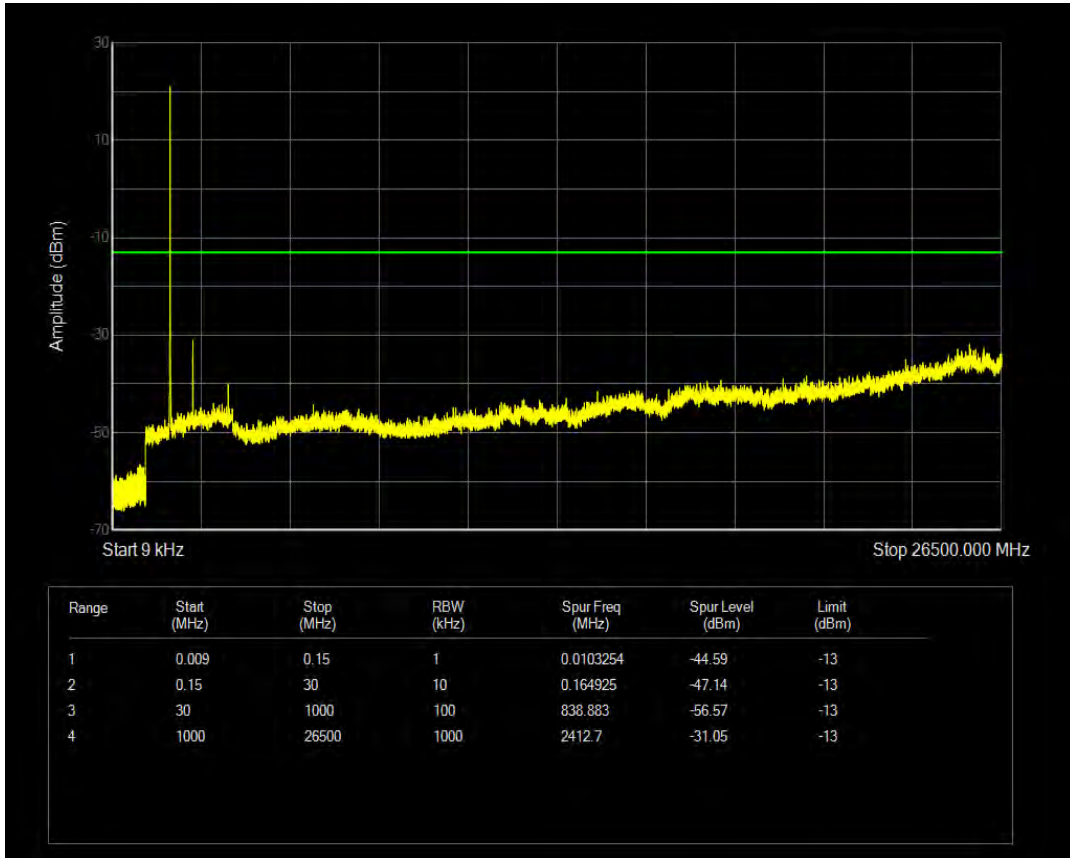

Band4 QPSK BW=5MHz Channel=20175 RB Size=25 Position=#0

Band4 16QAM BW=5MHz Channel=20175 RB Size=1 Position=#0