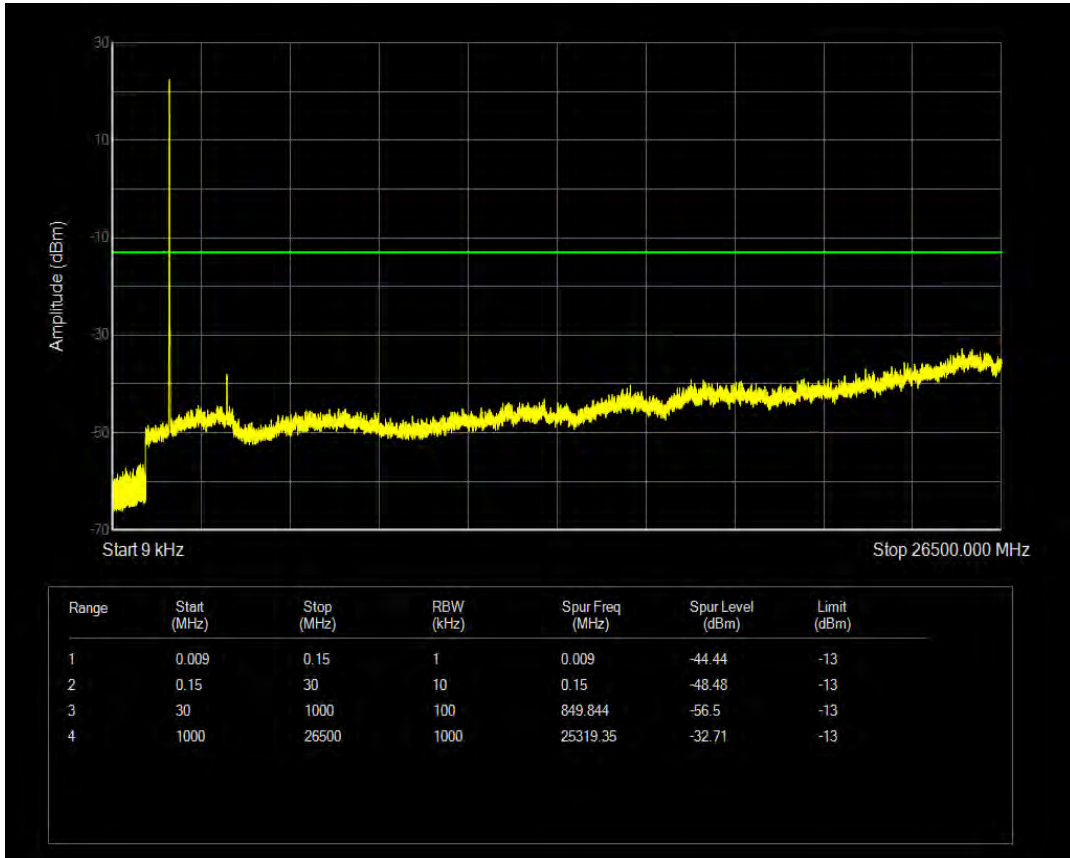

Band4 QPSK BW=5MHz Channel=19975 RB Size=1 Position=#0

Band4 QPSK BW=5MHz Channel=19975 RB Size=25 Position=#0

Band4 16QAM BW=5MHz Channel=19975 RB Size=1 Position=#0

Band4 16QAM BW=5MHz Channel=19975 RB Size=25 Position=#0