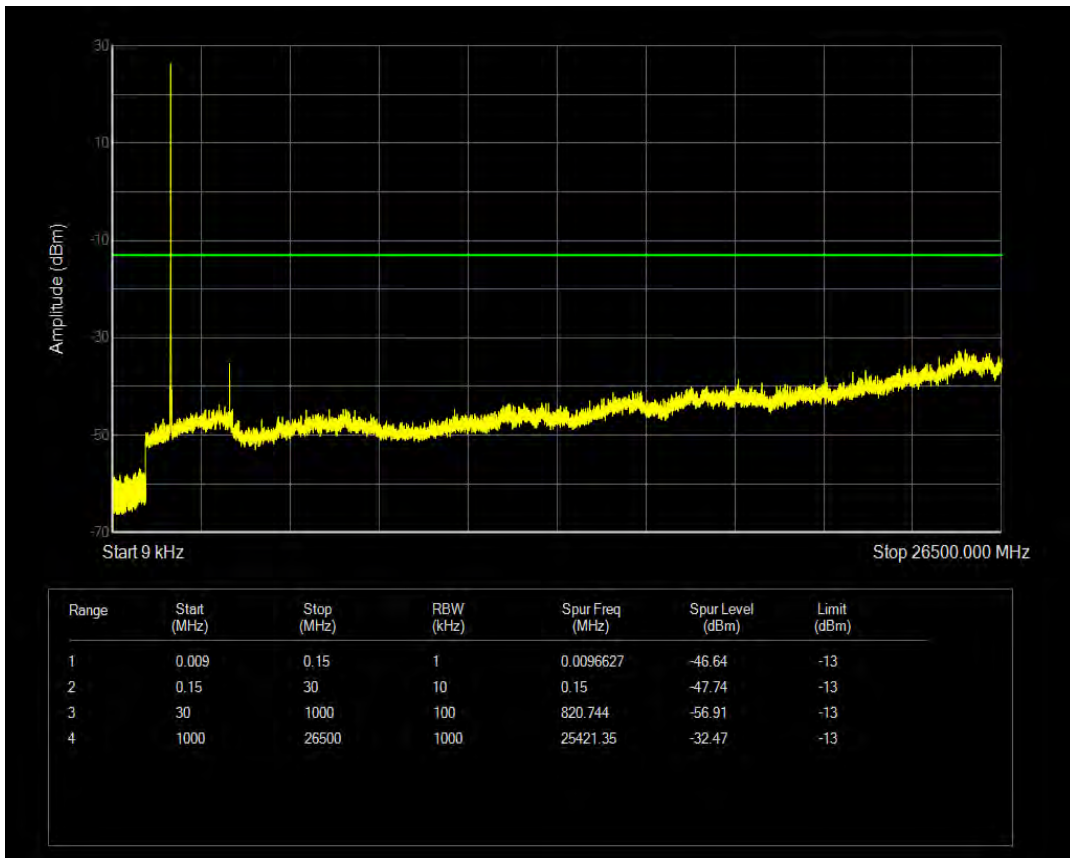

Band4 16QAM BW=3MHz Channel=20385 RB Size=1 Position=#0

Band4 16QAM BW=3MHz Channel=20385 RB Size=15 Position=#0