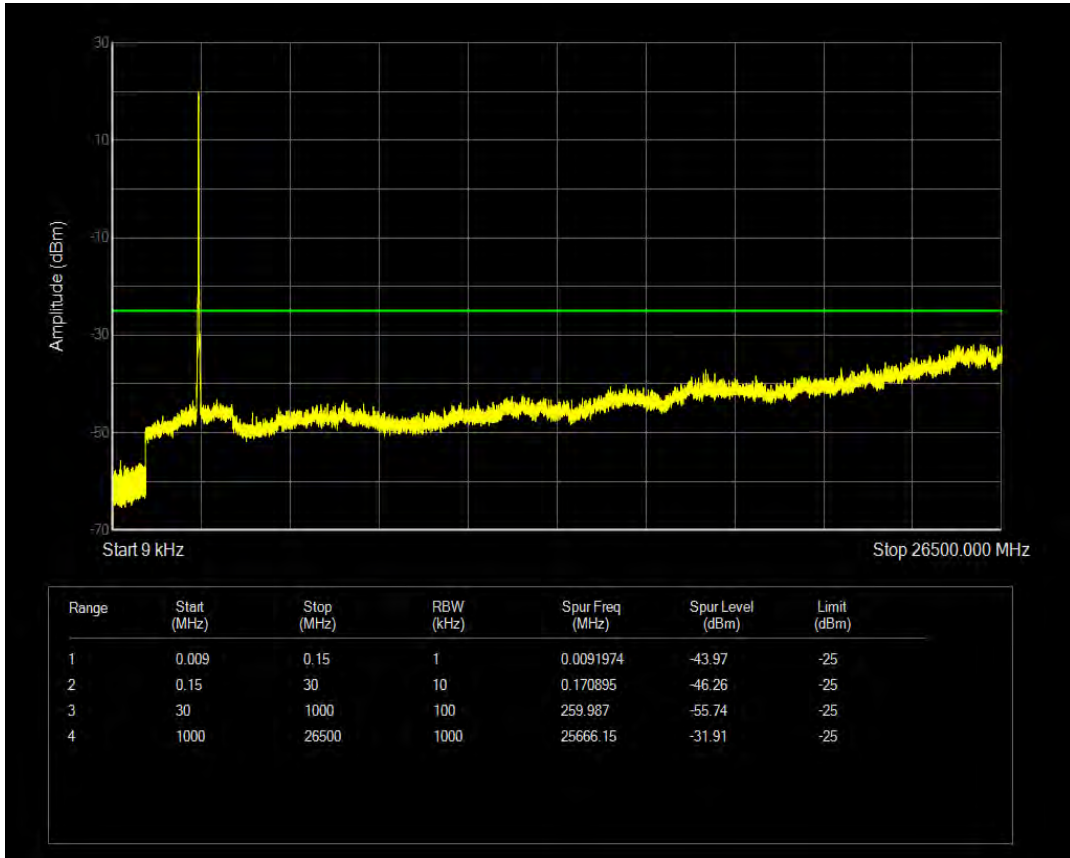

Band38 QPSK BW=15MHz Channel=38175 RB Size=1 Position=#0

Band38 QPSK BW=15MHz Channel=38175 RB Size=75 Position=#0

Band38 16QAM BW=15MHz Channel=38175 RB Size=1 Position=#0

Band38 16QAM BW=15MHz Channel=38175 RB Size=75 Position=#0

Band38 QPSK BW=20MHz Channel=37850 RB Size=1 Position=#0

Band38 QPSK BW=20MHz Channel=37850 RB Size=100 Position=#0

Band38 16QAM BW=20MHz Channel=37850 RB Size=1 Position=#0

Band38 16QAM BW=20MHz Channel=37850 RB Size=100 Position=#0