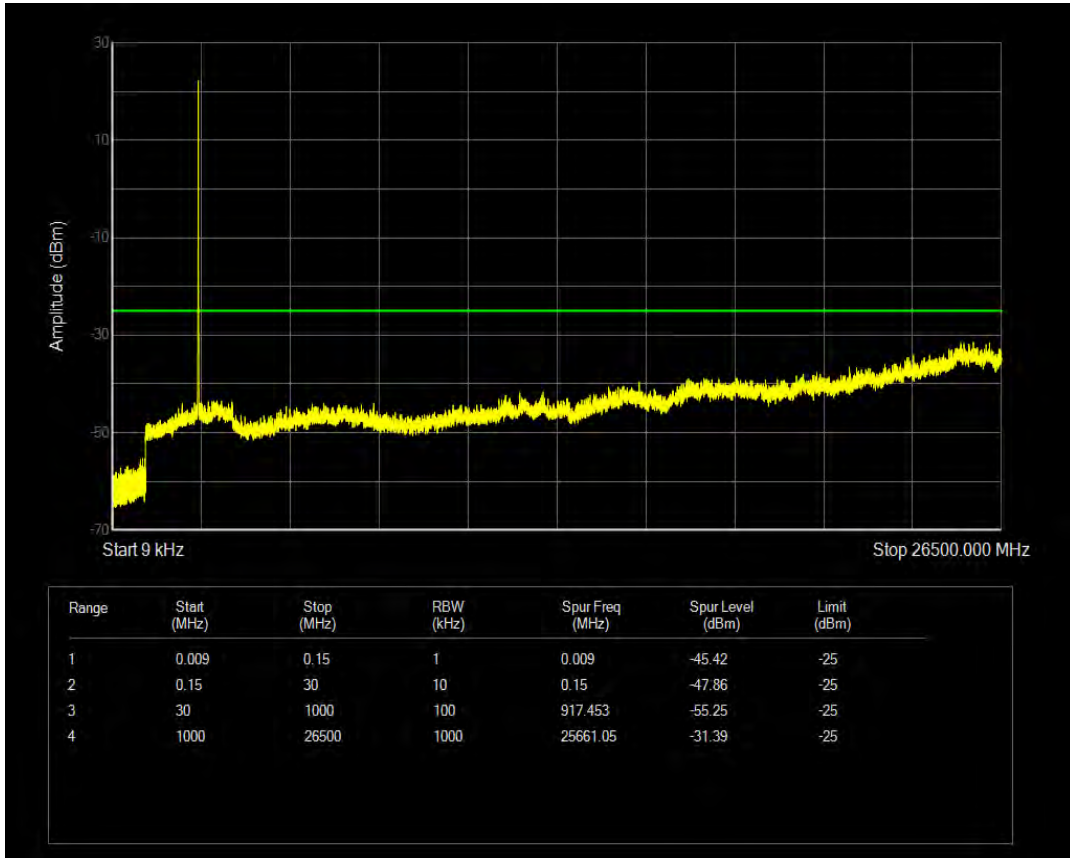

Band2 QPSK BW=20MHz Channel=19100 RB Size=1 Position=#0

Band2 QPSK BW=20MHz Channel=19100 RB Size=100 Position=#0

Band2 16QAM BW=20MHz Channel=19100 RB Size=1 Position=#0

Band2 16QAM BW=20MHz Channel=19100 RB Size=100 Position=#0

Band38 QPSK BW=5MHz Channel=37775 RB Size=1 Position=#0

Band38 QPSK BW=5MHz Channel=37775 RB Size=25 Position=#0

Band38 16QAM BW=5MHz Channel=37775 RB Size=1 Position=#0

Band38 16QAM BW=5MHz Channel=37775 RB Size=25 Position=#0