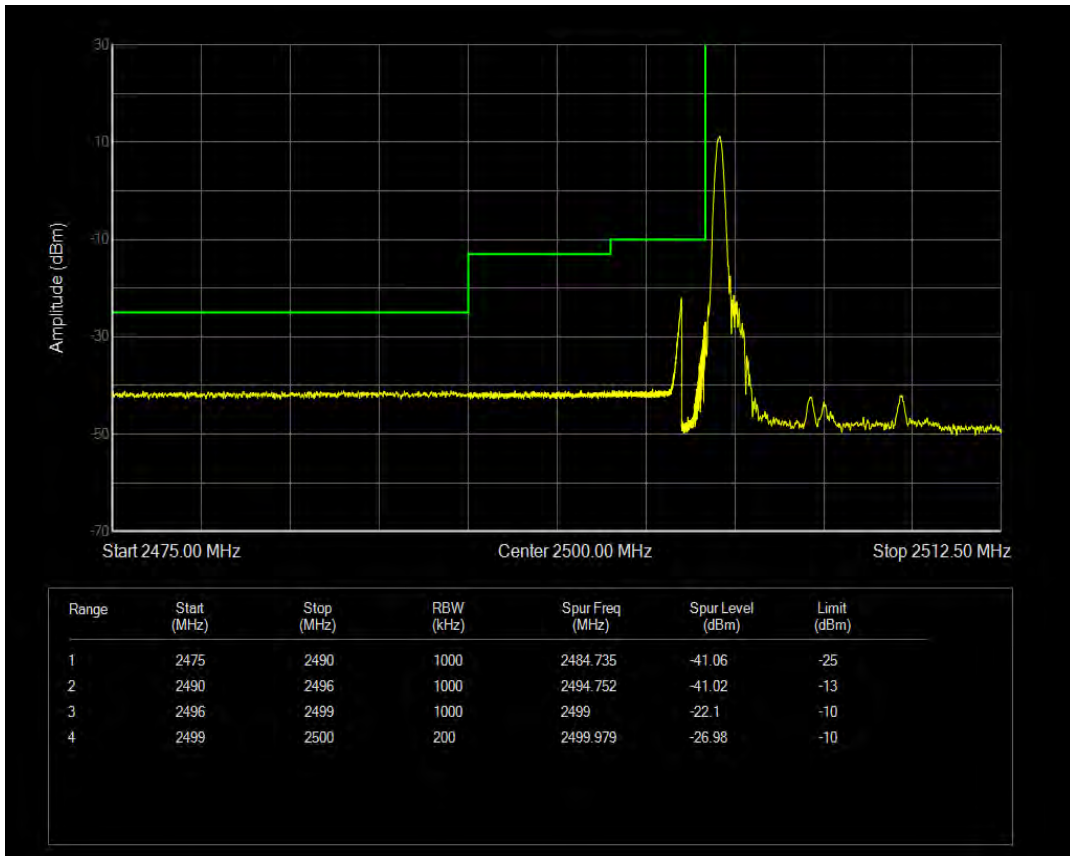

Band7 QPSK BW=5MHz Channel=21425 RB Size=1 Position=#Max

Band7 QPSK BW=5MHz Channel=21425 RB Size=25 Position=#0

Band7 16QAM BW=5MHz Channel=21425 RB Size=1 Position=#0

Band7 16QAM BW=5MHz Channel=21425 RB Size=1 Position=#Max

Band7 16QAM BW=5MHz Channel=21425 RB Size=25 Position=#0

Band7 QPSK BW=10MHz Channel=20800 RB Size=1 Position=#0

Band7 QPSK BW=10MHz Channel=20800 RB Size=1 Position=#Max

Band7 16QAM BW=10MHz Channel=20800 RB Size=1 Position=#0