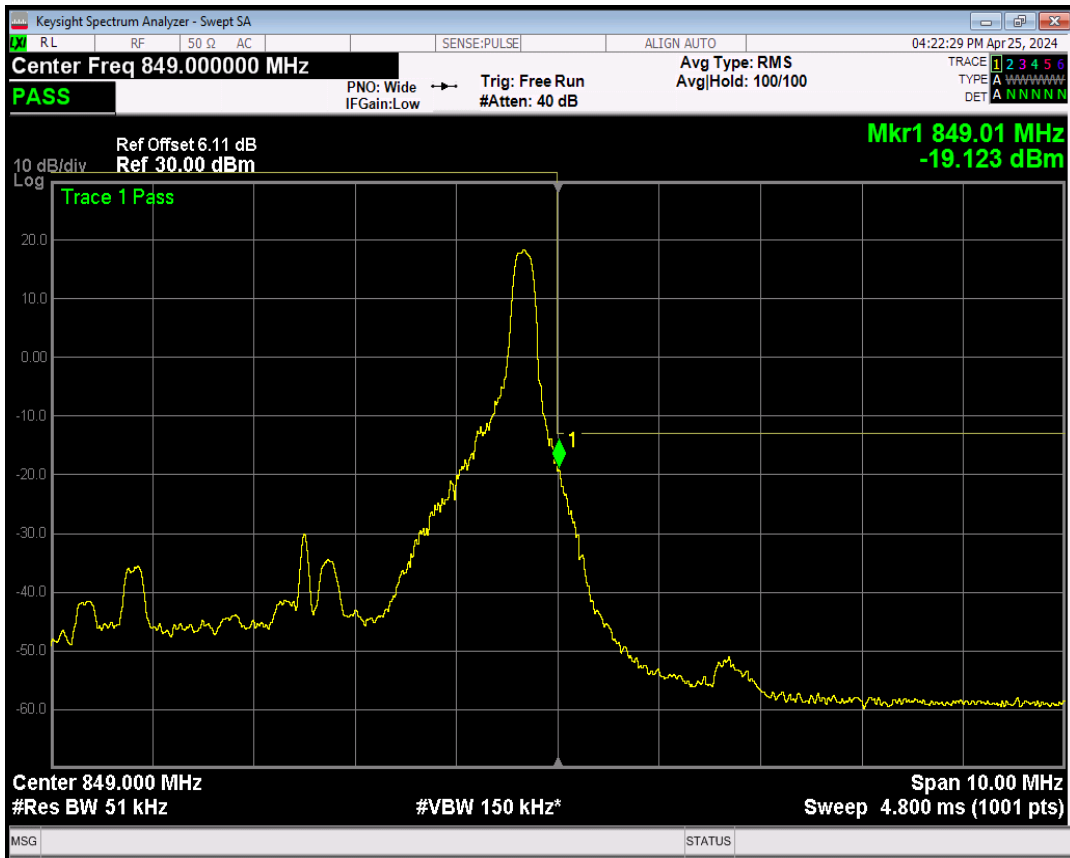

Band5 QPSK BW=5MHz Channel=20625 RB Size=1 Position=#Max