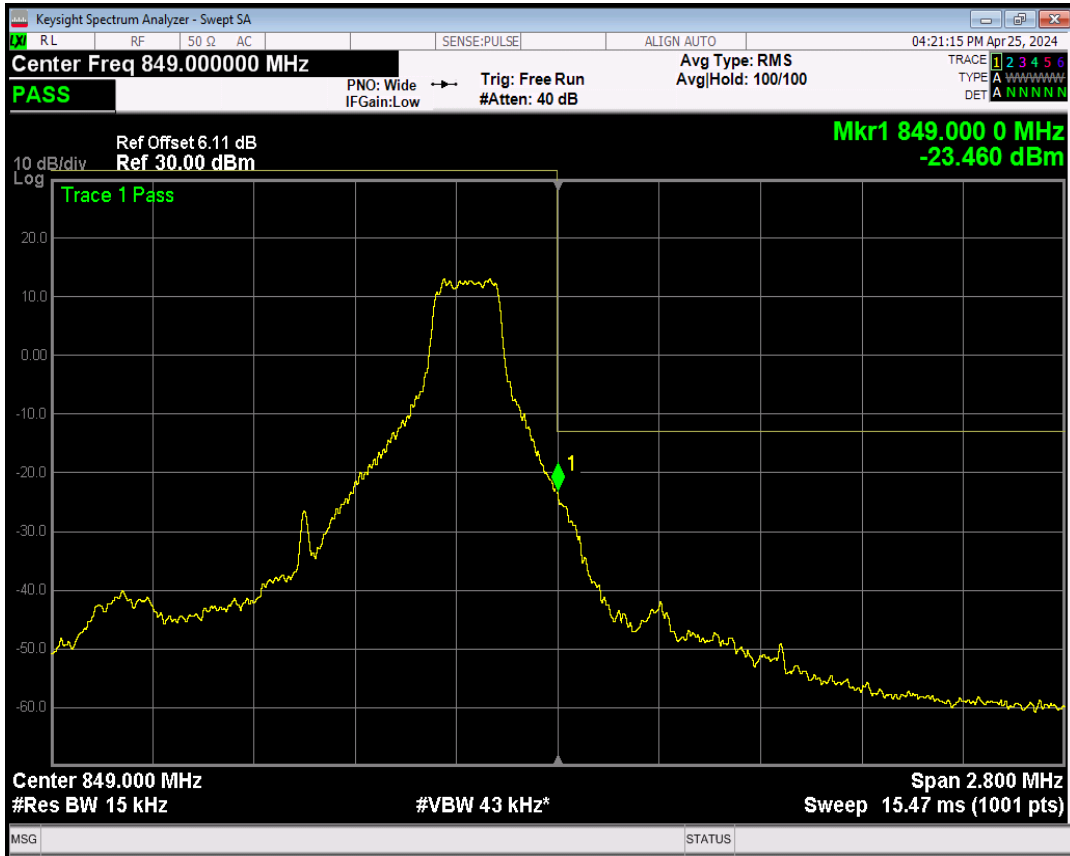

Band5 QPSK BW=1.4MHz Channel=20643 RB Size=1 Position=#Max