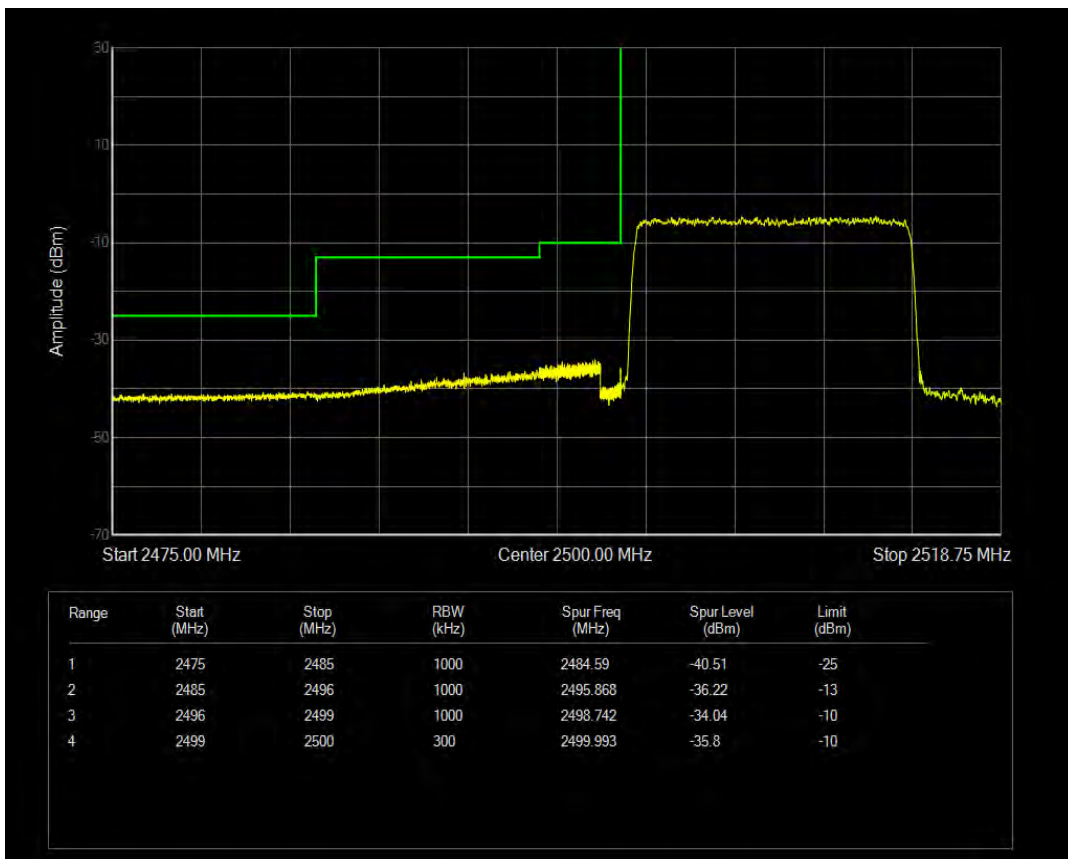

Band7 QPSK BW=10MHz Channel=21400 RB Size=1 Position=#Max

Band7 QPSK BW=10MHz Channel=21400 RB Size=50 Position=#0

Band7 16QAM BW=10MHz Channel=21400 RB Size=1 Position=#0

Band7 16QAM BW=10MHz Channel=21400 RB Size=1 Position=#Max

Band7 16QAM BW=10MHz Channel=21400 RB Size=50 Position=#0

Band7 QPSK BW=15MHz Channel=20825 RB Size=1 Position=#Max

Band7 QPSK BW=15MHz Channel=20825 RB Size=1 Position=#0

Band7 QPSK BW=15MHz Channel=20825 RB Size=75 Position=#0

Band7 16QAM BW=15MHz Channel=20825 RB Size=1 Position=#0

Band7 16QAM BW=15MHz Channel=20825 RB Size=1 Position=#Max

Band7 16QAM BW=15MHz Channel=20825 RB Size=75 Position=#0

Band7 QPSK BW=15MHz Channel=21375 RB Size=1 Position=#0