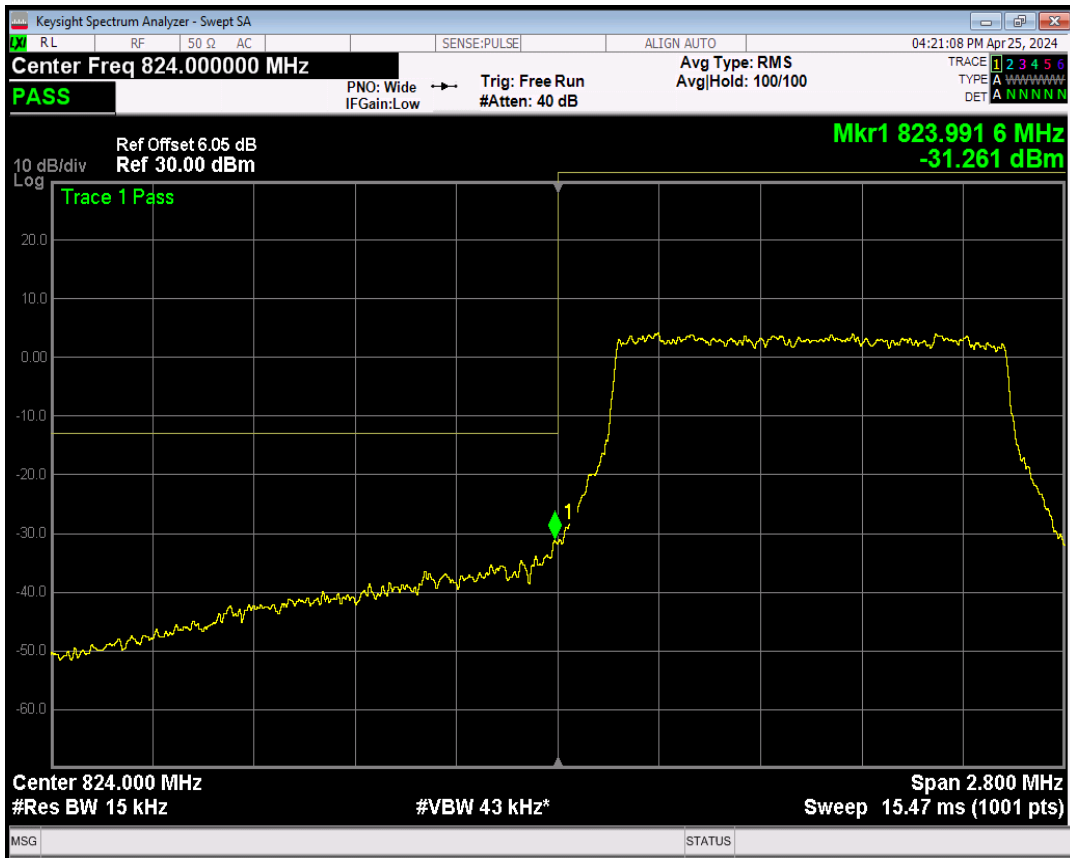

Band5 16QAM BW=1.4MHz Channel=20407 RB Size=6 Position=#0