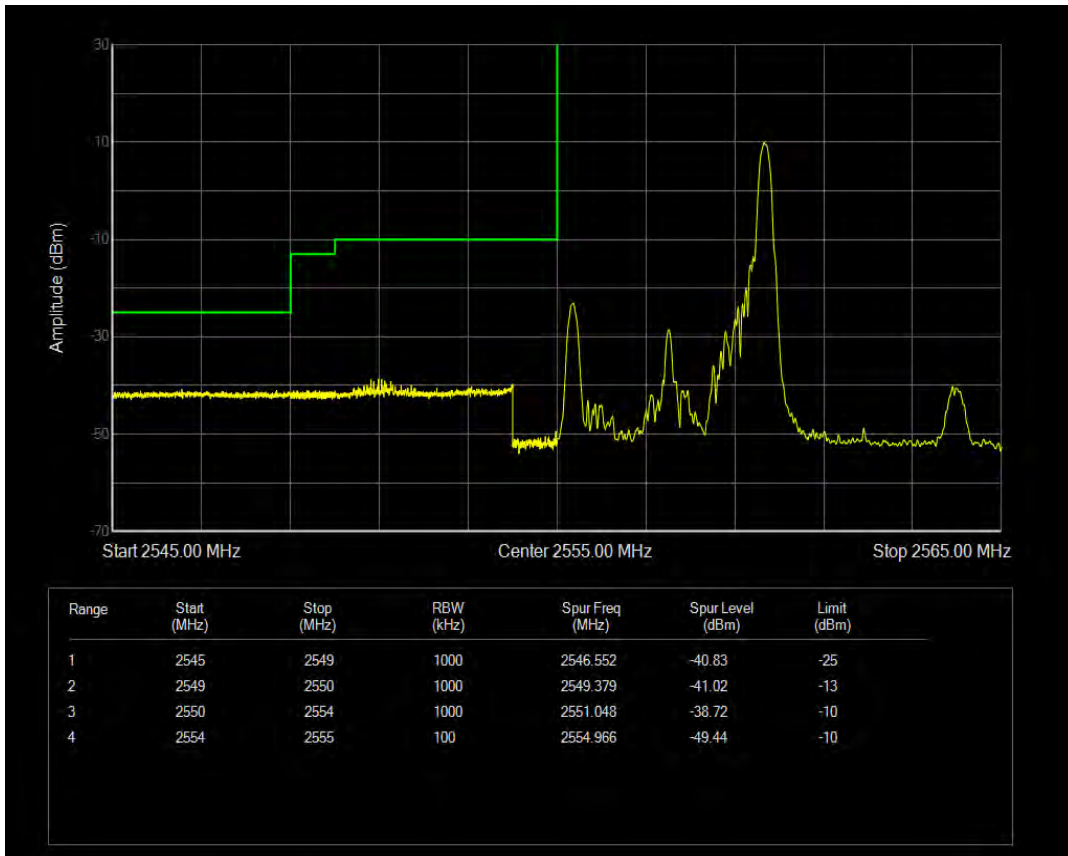

Band41(2555-2655) 16QAM BW=5MHz Channel=40265 RB Size=1 Position=#Max