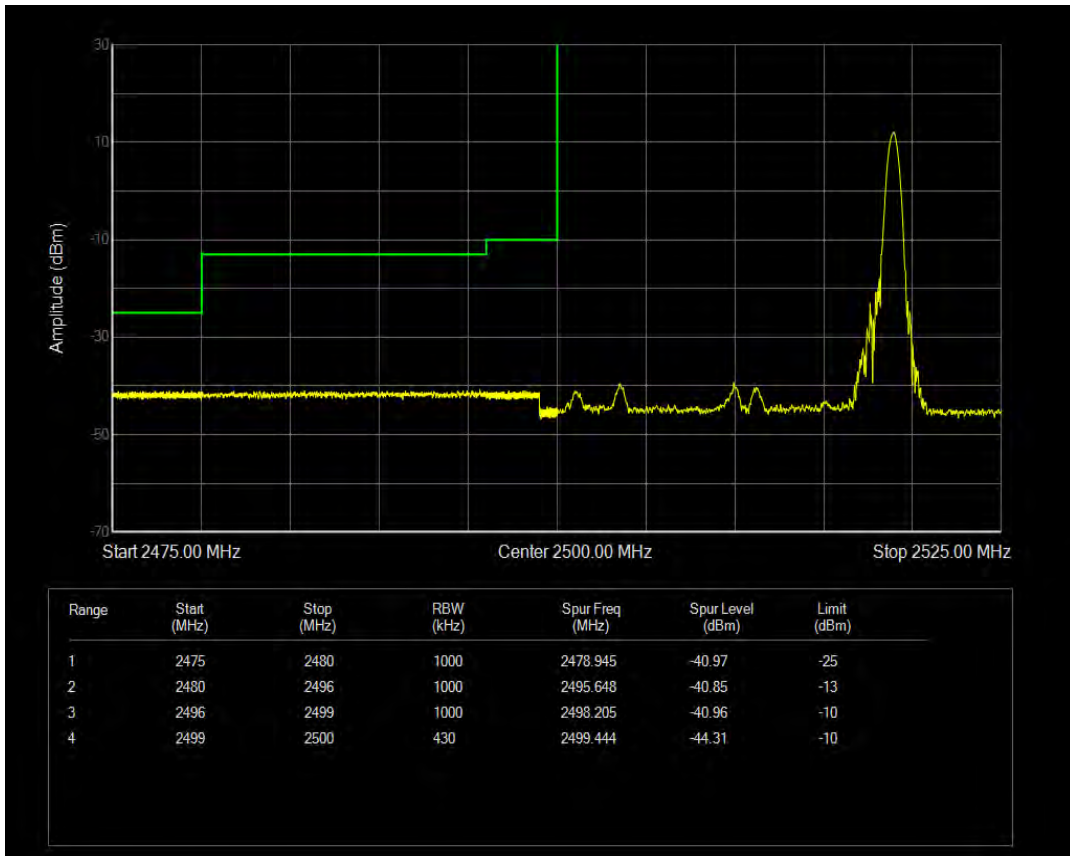

Band7 QPSK BW=20MHz Channel=20850 RB Size=1 Position=#Max