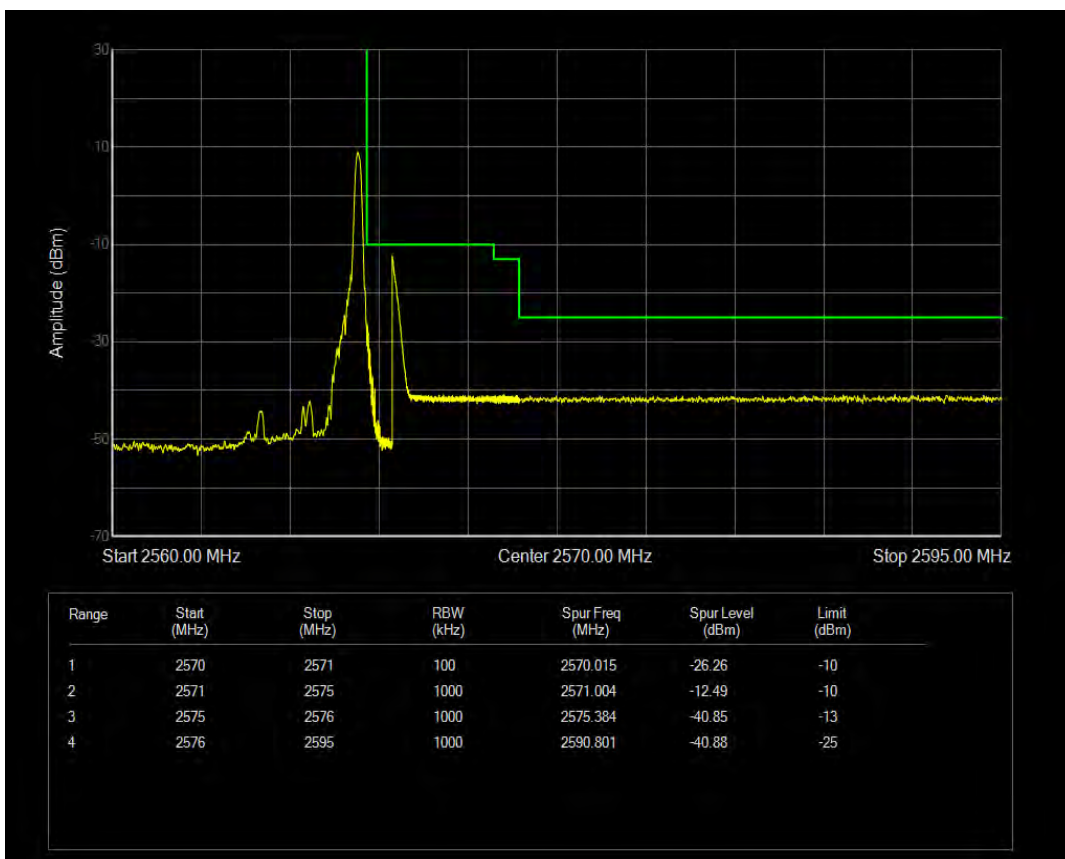

Band7 QPSK BW=5MHz Channel=21425 RB Size=1 Position=#Max

Band7 QPSK BW=5MHz Channel=21425 RB Size=25 Position=#0

Band7 16QAM BW=5MHz Channel=21425 RB Size=1 Position=#0

Band7 16QAM BW=5MHz Channel=21425 RB Size=1 Position=#Max

Band7 16QAM BW=5MHz Channel=21425 RB Size=25 Position=#0

Band7 QPSK BW=10MHz Channel=20800 RB Size=1 Position=#0

Band7 QPSK BW=10MHz Channel=20800 RB Size=1 Position=#Max

Band7 16QAM BW=10MHz Channel=20800 RB Size=1 Position=#0