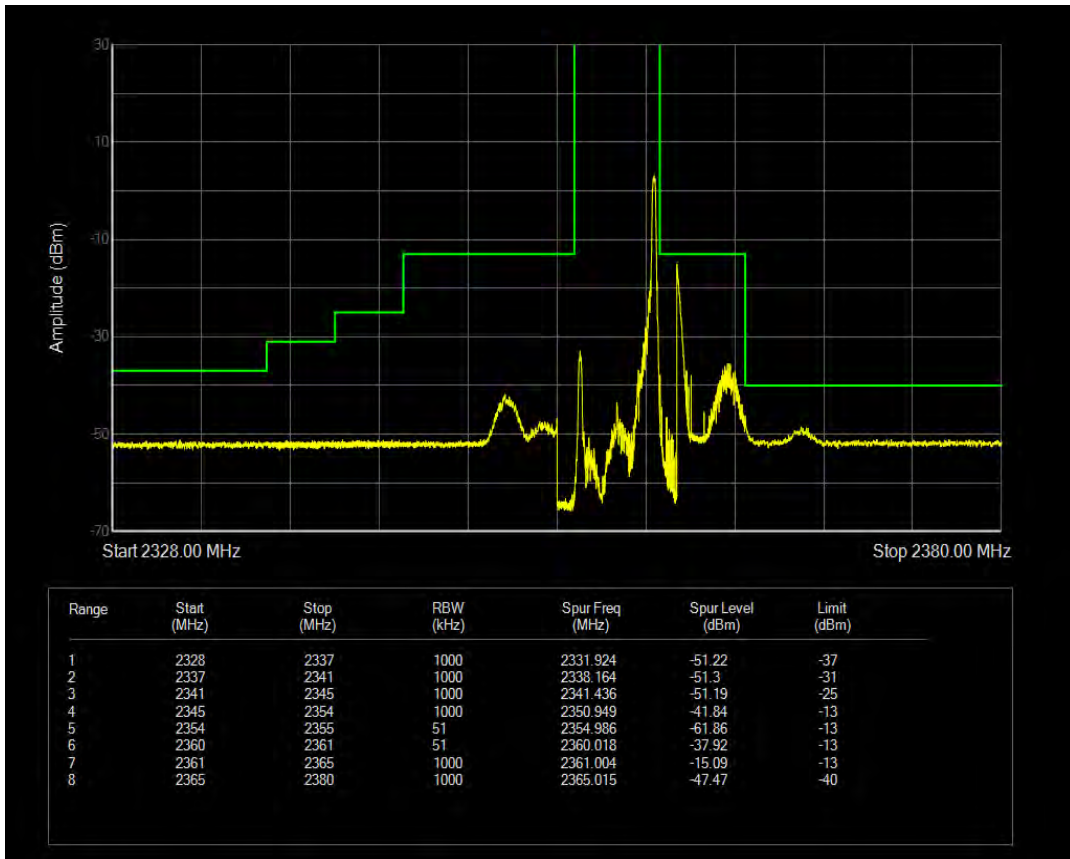

Band40(2350-2360) QPSK BW=5MHz Channel=39225 RB Size=25 Position=#0

Band40(2350-2360) 16QAM BW=5MHz Channel=39225 RB Size=1 Position=#0

Band40(2350-2360) 16QAM BW=5MHz Channel=39225 RB Size=1 Position=#Max