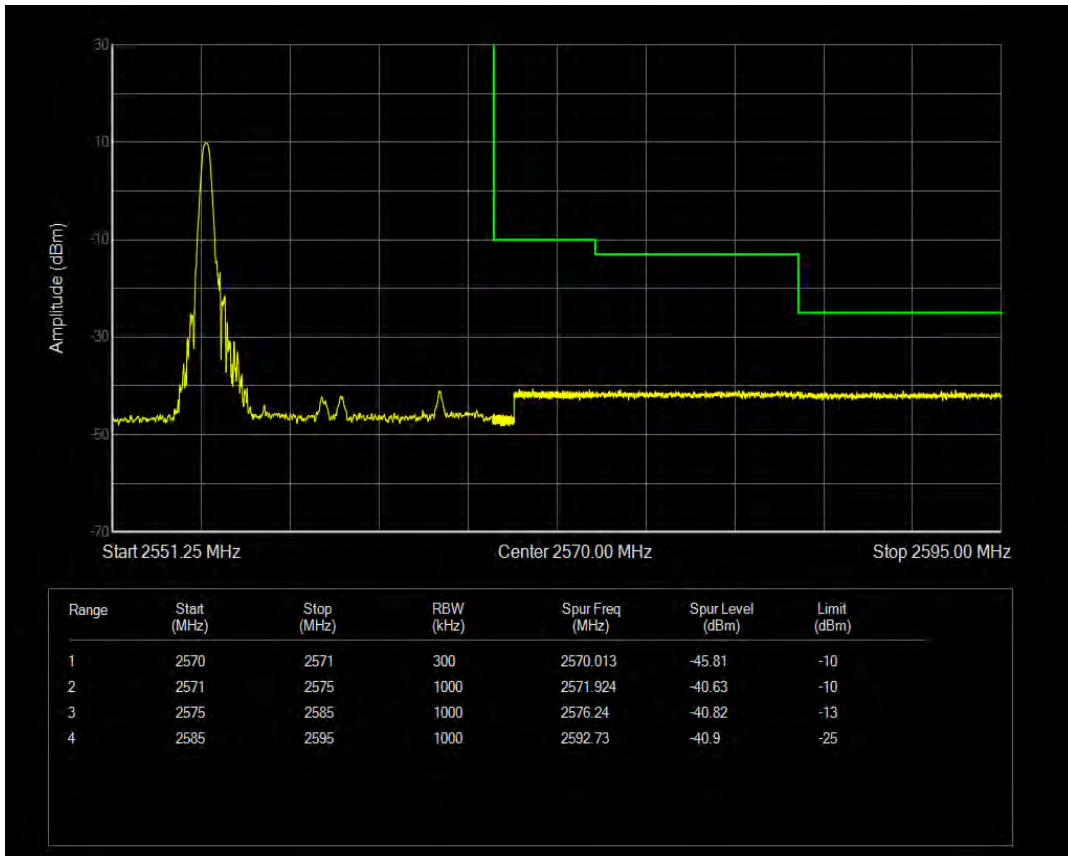

Band7 16QAM BW=15MHz Channel=21375 RB Size=1 Position=#0