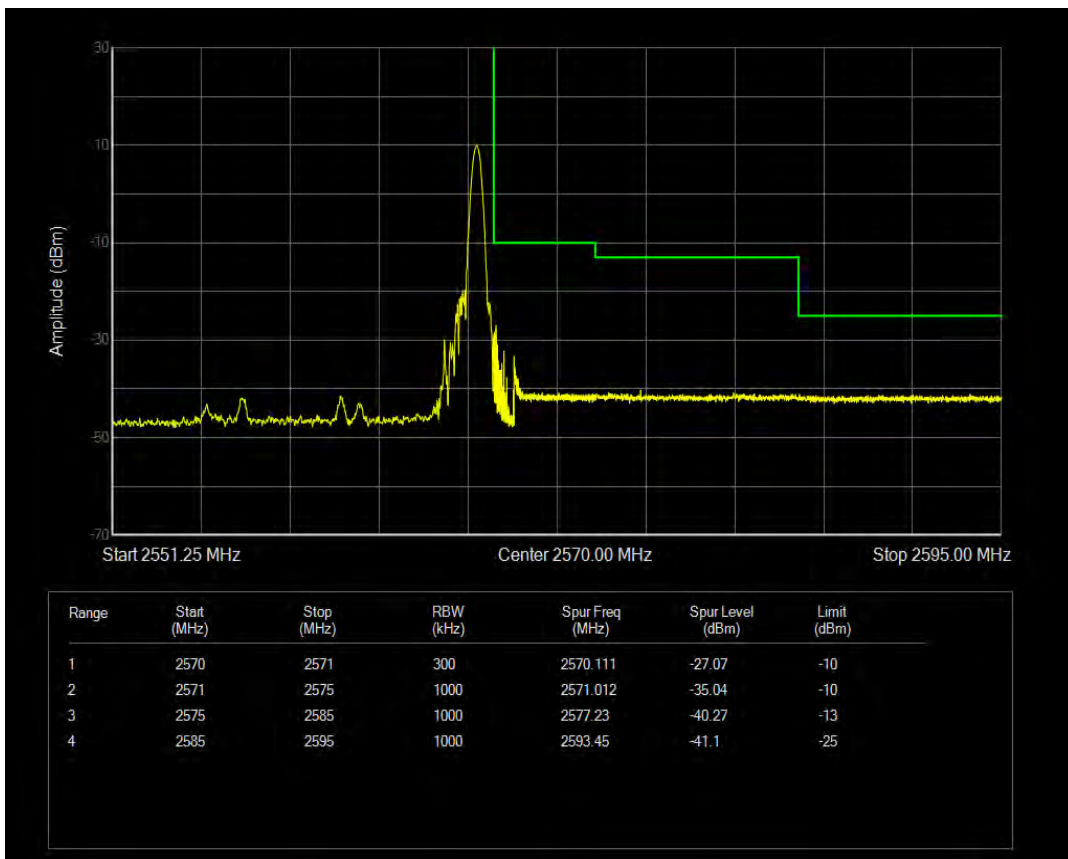

Band7 16QAM BW=15MHz Channel=21375 RB Size=1 Position=#Max