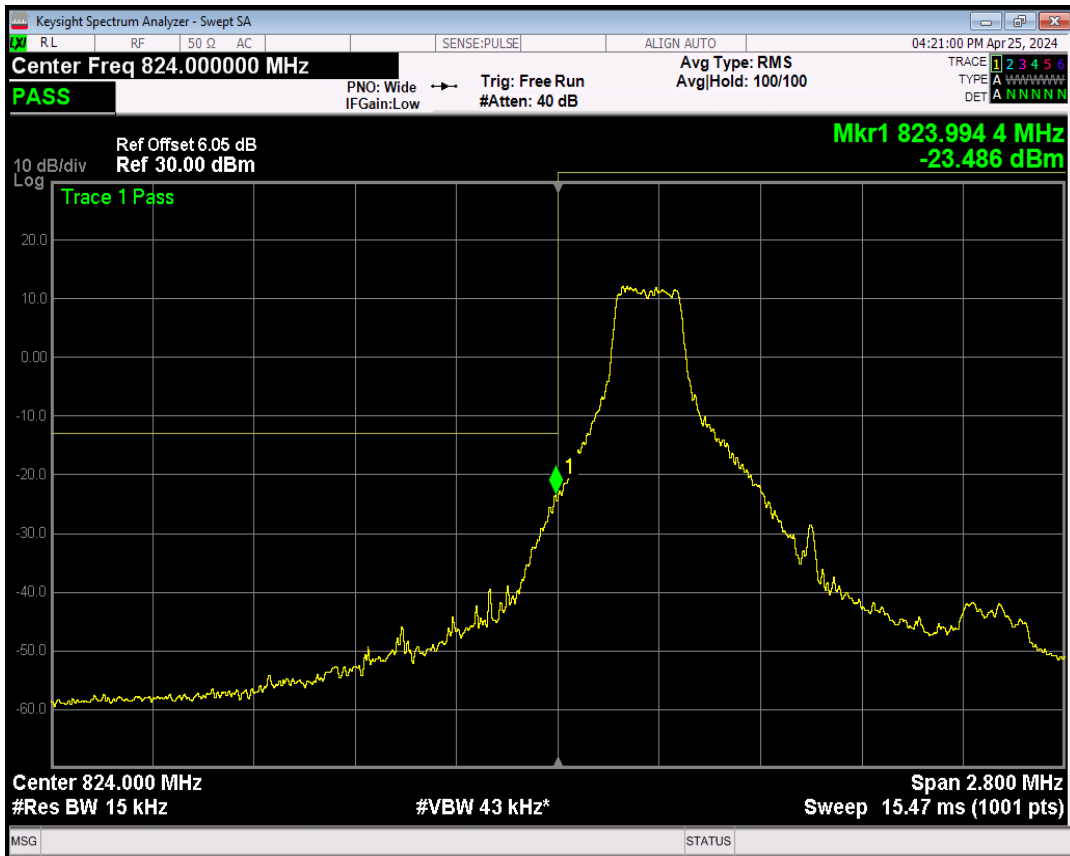

Band5 16QAM BW=1.4MHz Channel=20407 RB Size=1 Position=#0