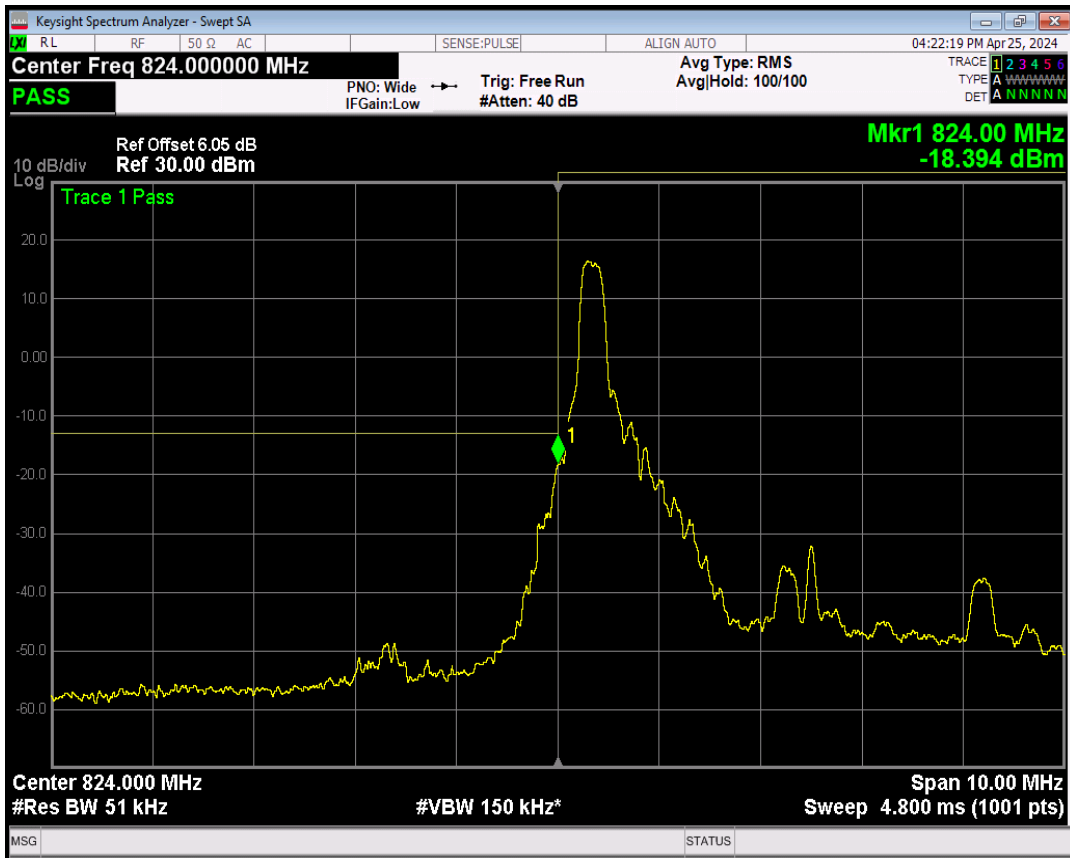

Band5 16QAM BW=5MHz Channel=20425 RB Size=1 Position=#0