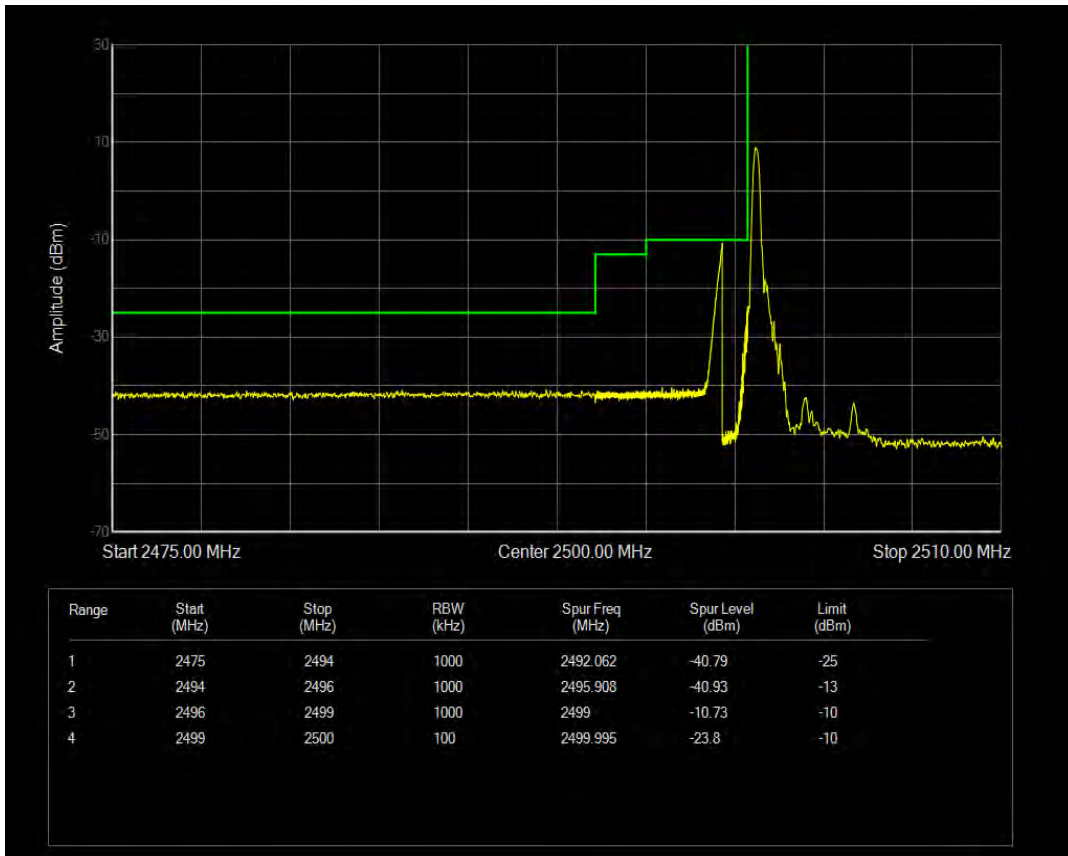

Band5 QPSK BW=10MHz Channel=20600 RB Size=1 Position=#Max

Band5 QPSK BW=10MHz Channel=20600 RB Size=50 Position=#0

Band5 16QAM BW=10MHz Channel=20600 RB Size=1 Position=#0

Band5 16QAM BW=10MHz Channel=20600 RB Size=1 Position=#Max

Band5 16QAM BW=10MHz Channel=20600 RB Size=50 Position=#0

Band7 QPSK BW=5MHz Channel=20775 RB Size=1 Position=#0

Band7 QPSK BW=5MHz Channel=20775 RB Size=1 Position=#Max

Band7 QPSK BW=5MHz Channel=20775 RB Size=25 Position=#0

Band7 16QAM BW=5MHz Channel=20775 RB Size=1 Position=#0

Band7 16QAM BW=5MHz Channel=20775 RB Size=1 Position=#Max

Band7 16QAM BW=5MHz Channel=20775 RB Size=25 Position=#0

Band7 QPSK BW=5MHz Channel=21425 RB Size=1 Position=#0