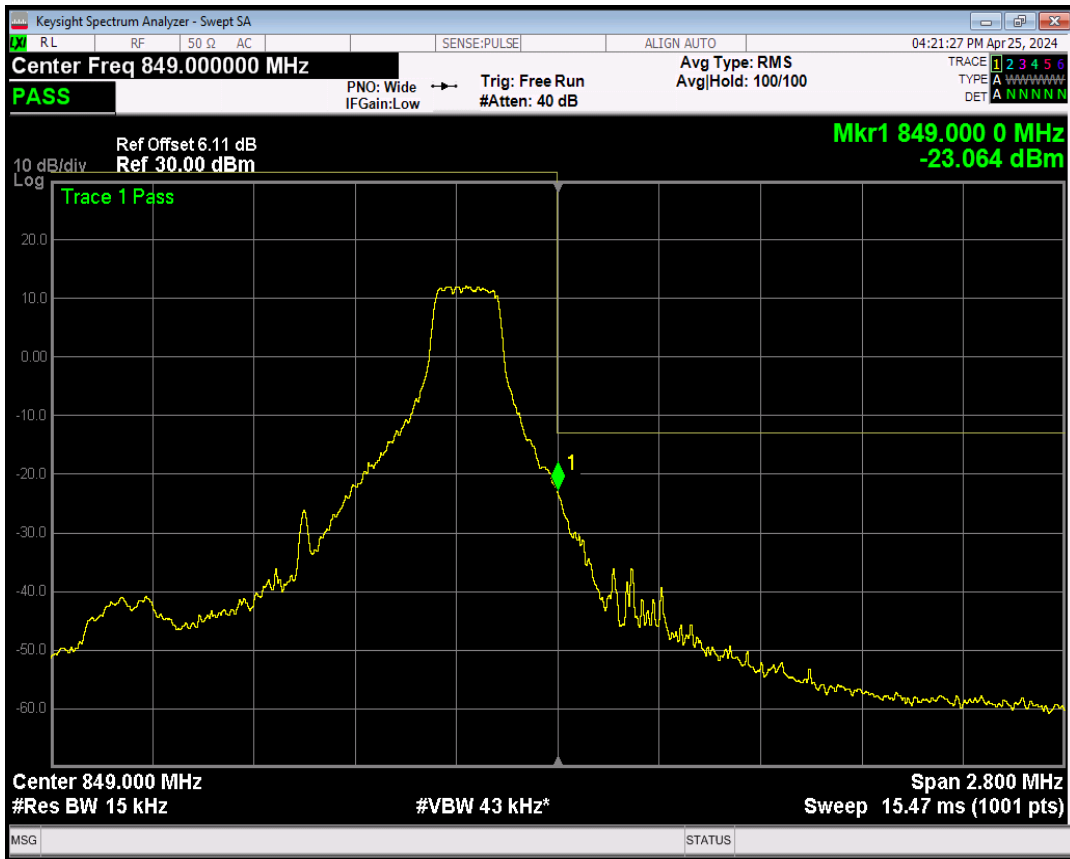

Band5 QPSK BW=1.4MHz Channel=20643 RB Size=1 Position=#Max

Band5 QPSK BW=1.4MHz Channel=20643 RB Size=6 Position=#0

Band5 16QAM BW=1.4MHz Channel=20643 RB Size=1 Position=#0

Band5 16QAM BW=1.4MHz Channel=20643 RB Size=1 Position=#Max