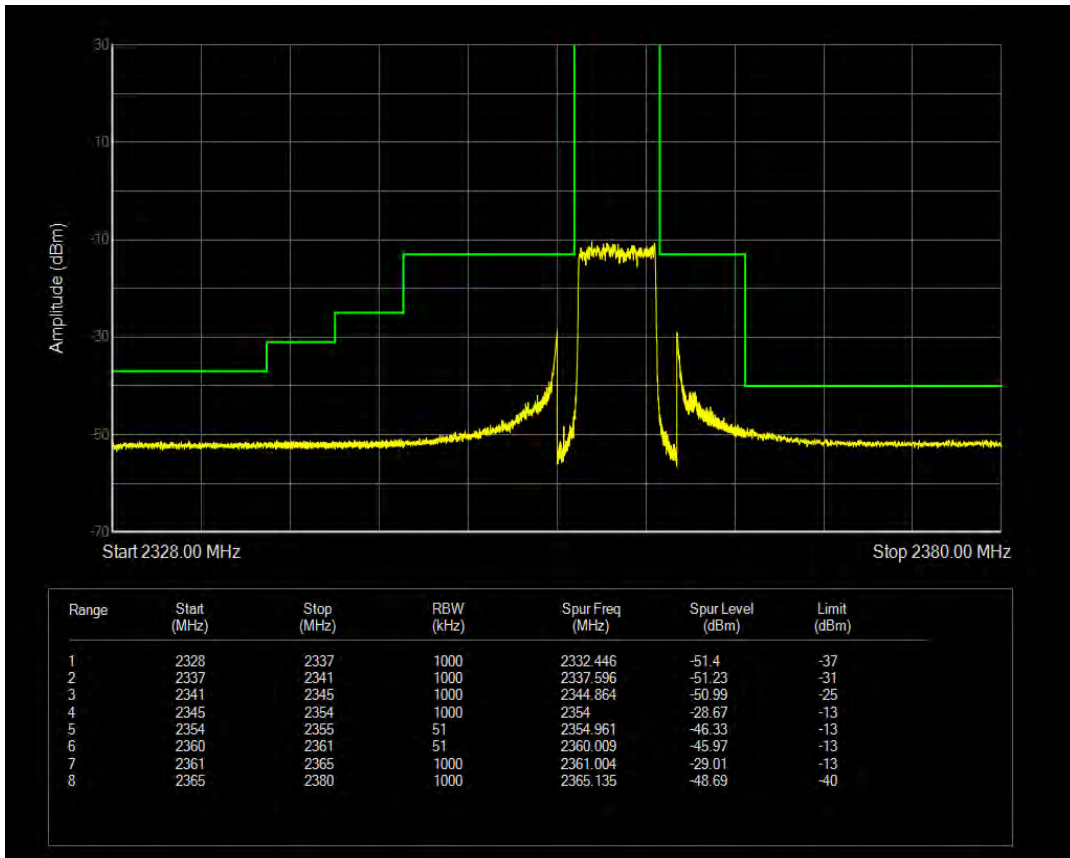

Band40(2350-2360) 16QAM BW=5MHz Channel=39225 RB Size=25 Position=#0