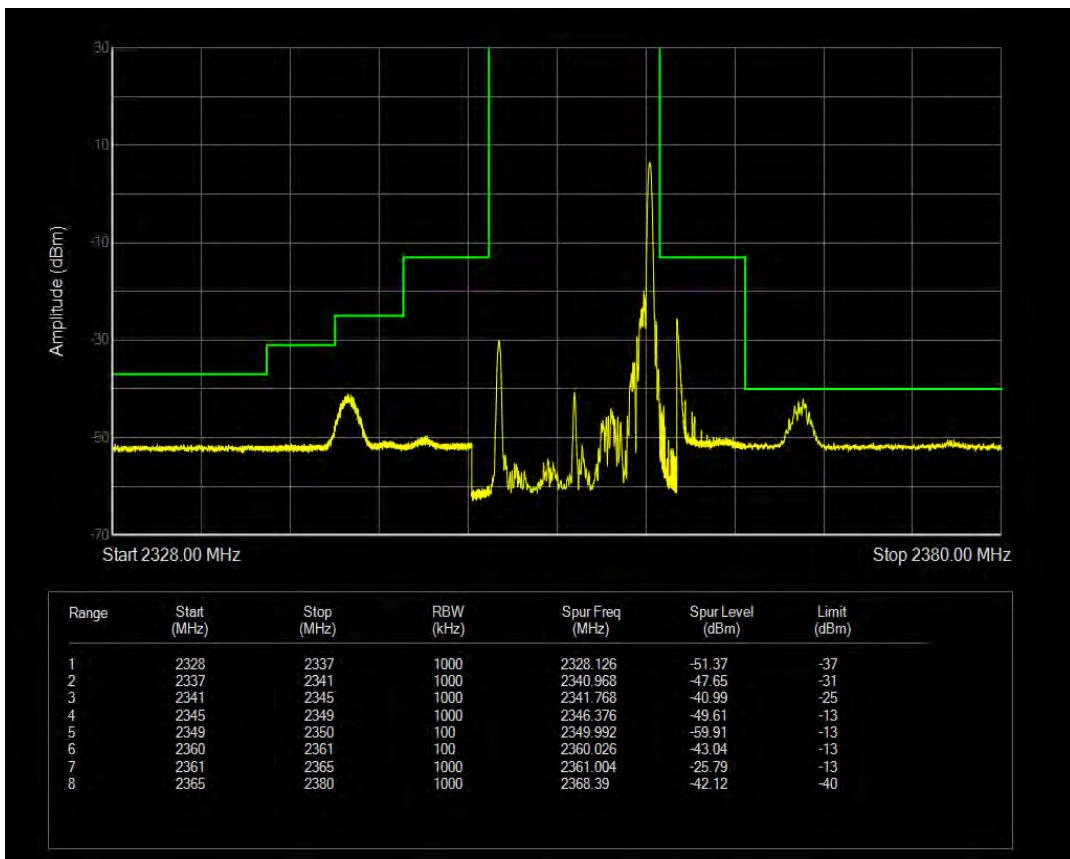

Band40(2350-2360) QPSK BW=10MHz Channel=39200 RB Size=1 Position=#Max