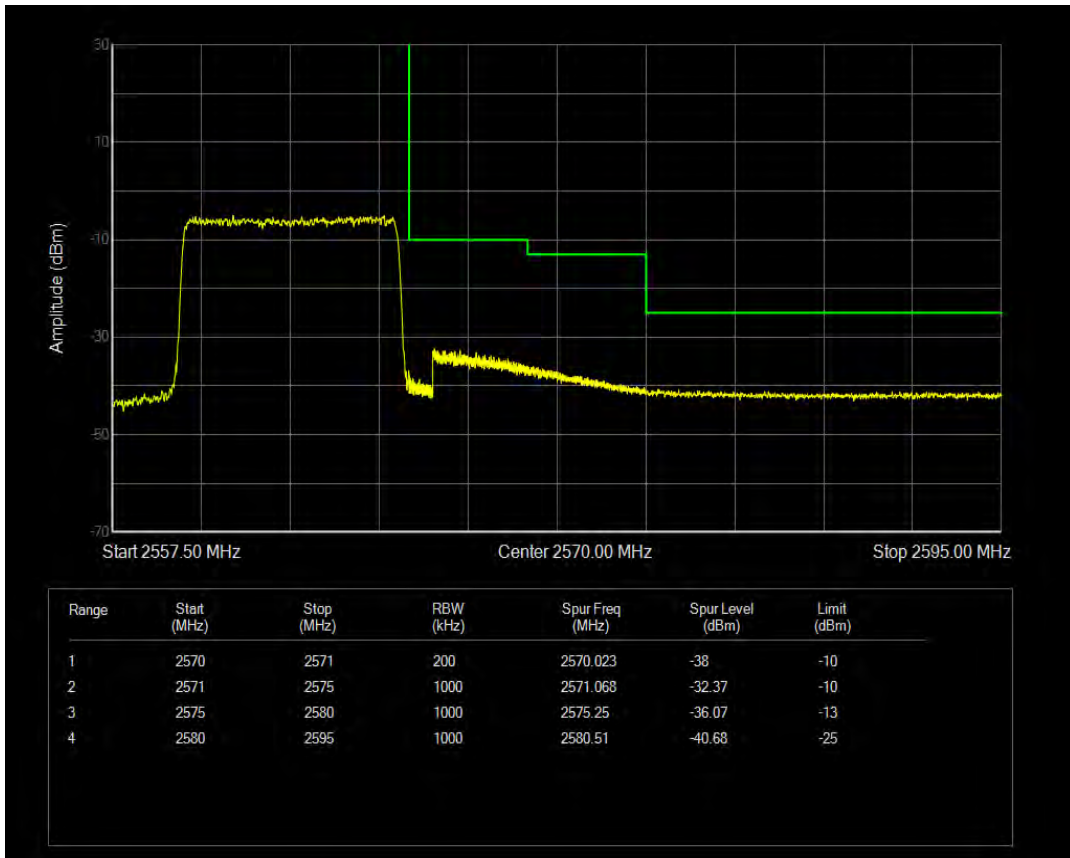

Band7 16QAM BW=10MHz Channel=21400 RB Size=50 Position=#0