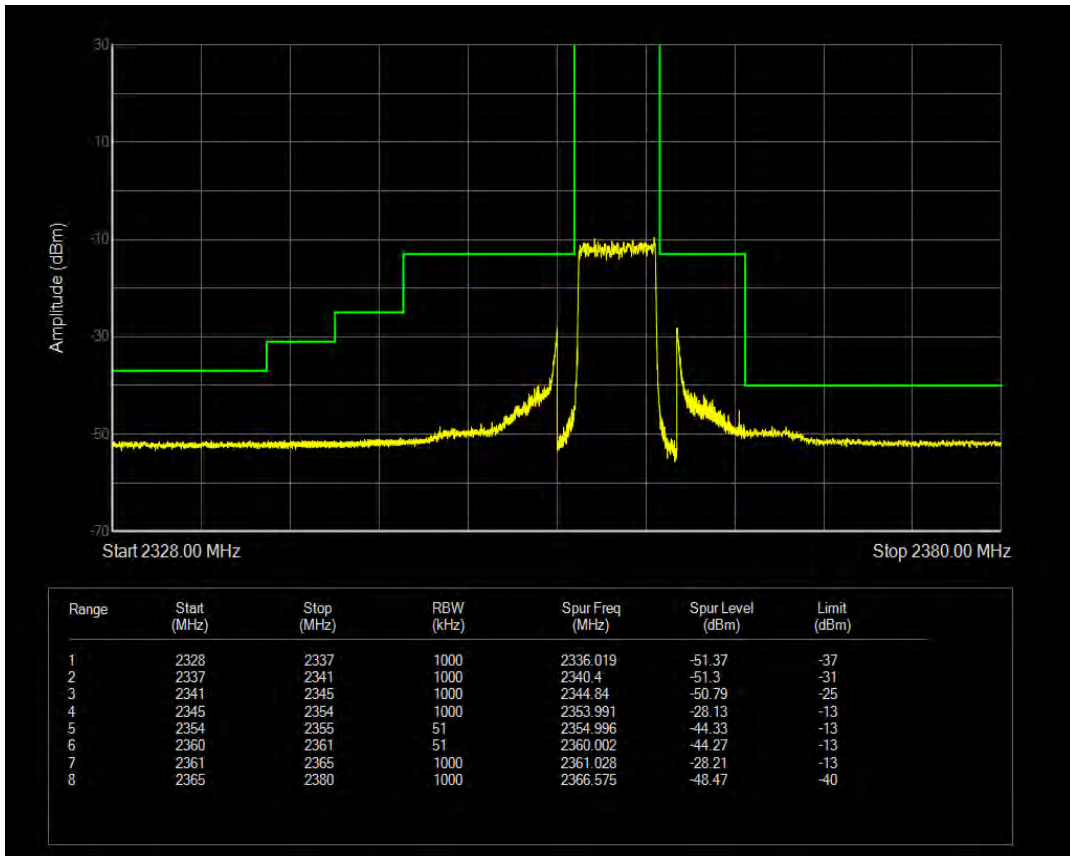

Band40(2350-2360) QPSK BW=5MHz Channel=39225 RB Size=25 Position=#0

Band40(2350-2360) 16QAM BW=5MHz Channel=39225 RB Size=1 Position=#0

Band40(2350-2360) 16QAM BW=5MHz Channel=39225 RB Size=1 Position=#Max