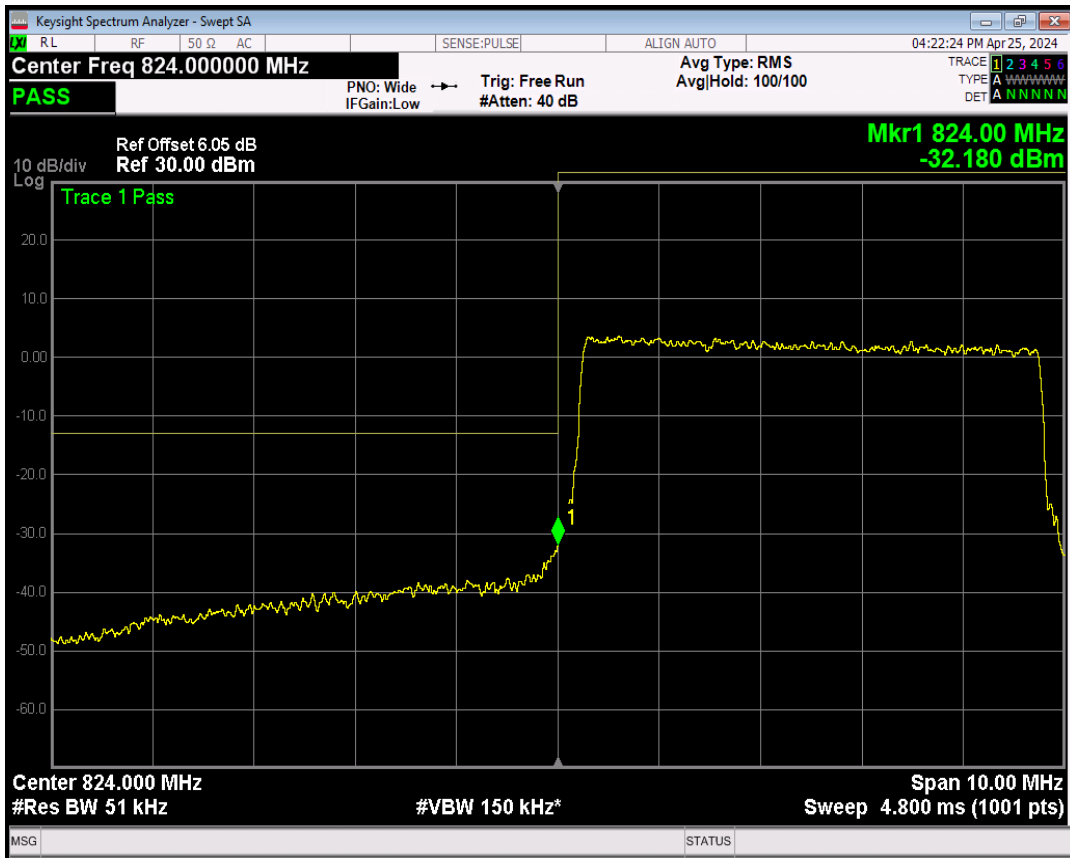

Band5 16QAM BW=5MHz Channel=20425 RB Size=25 Position=#0