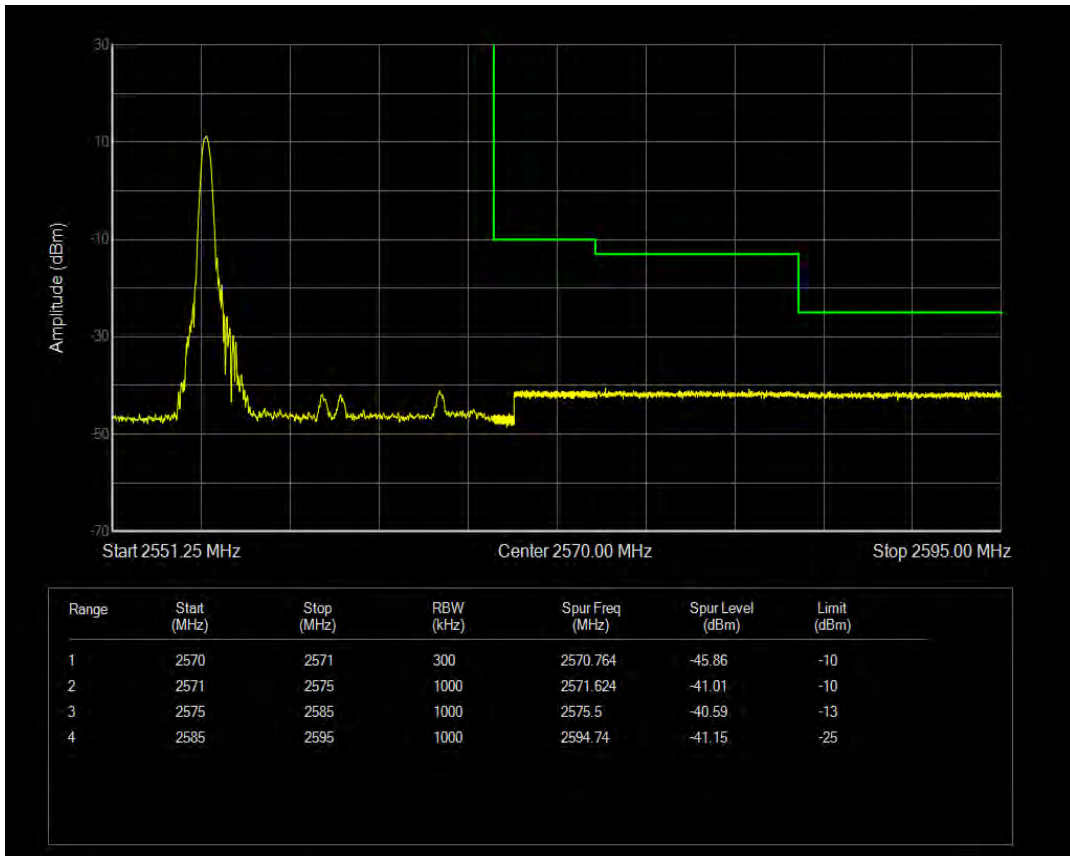

Band7 16QAM BW=15MHz Channel=20825 RB Size=1 Position=#0

Band7 16QAM BW=15MHz Channel=20825 RB Size=1 Position=#Max

Band7 16QAM BW=15MHz Channel=20825 RB Size=75 Position=#0

Band7 QPSK BW=15MHz Channel=21375 RB Size=1 Position=#0