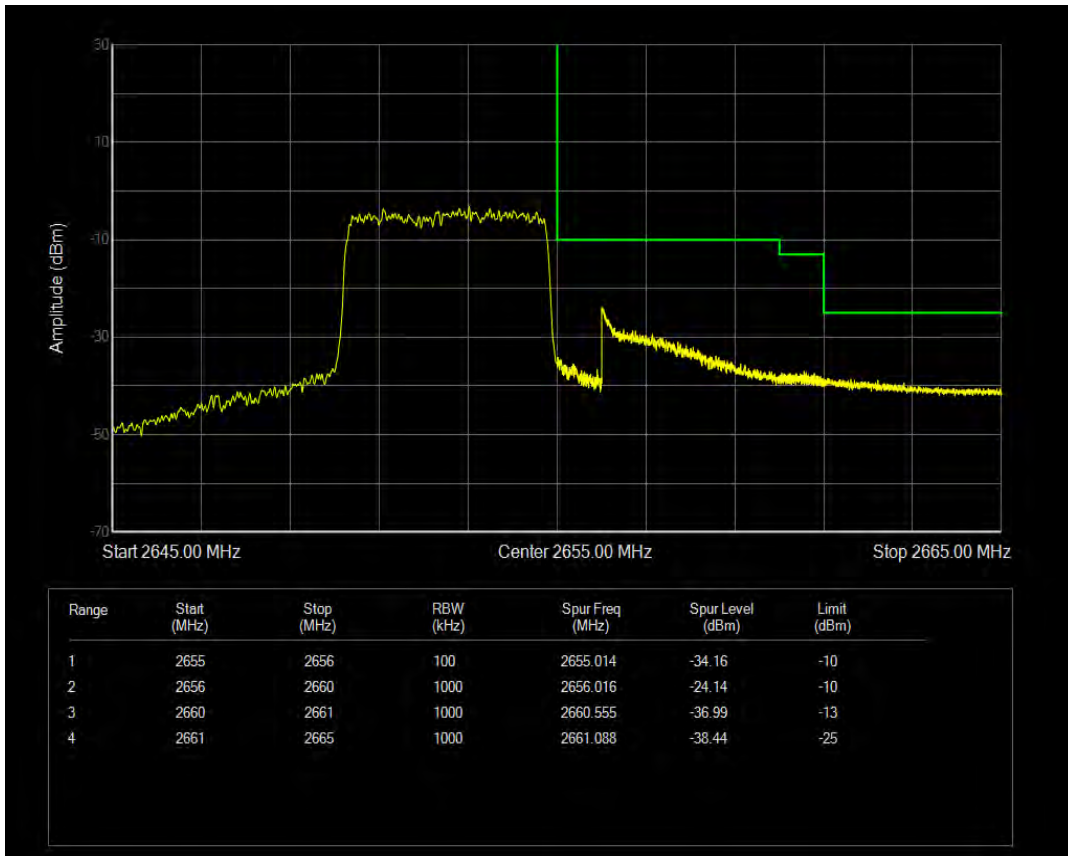

Band41(2555-2655) 16QAM BW=5MHz Channel=41215 RB Size=25 Position=#0