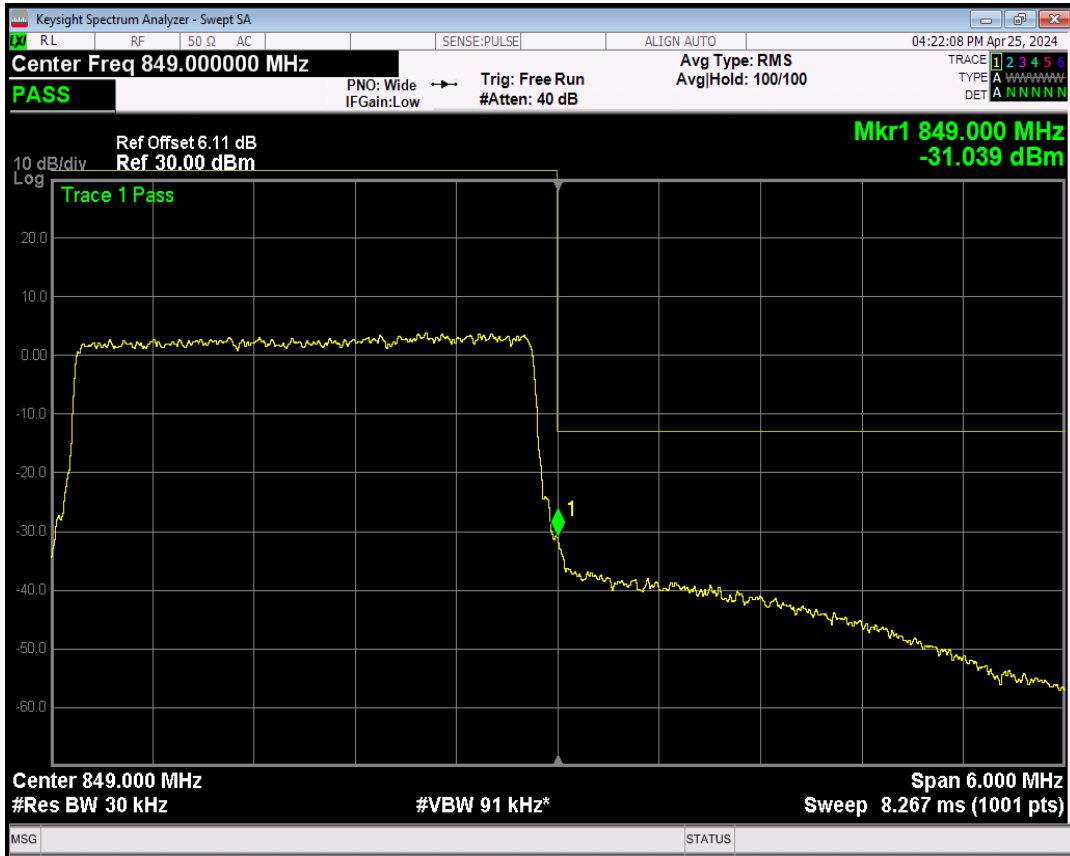

Band5 16QAM BW=3MHz Channel=20635 RB Size=15 Position=#0