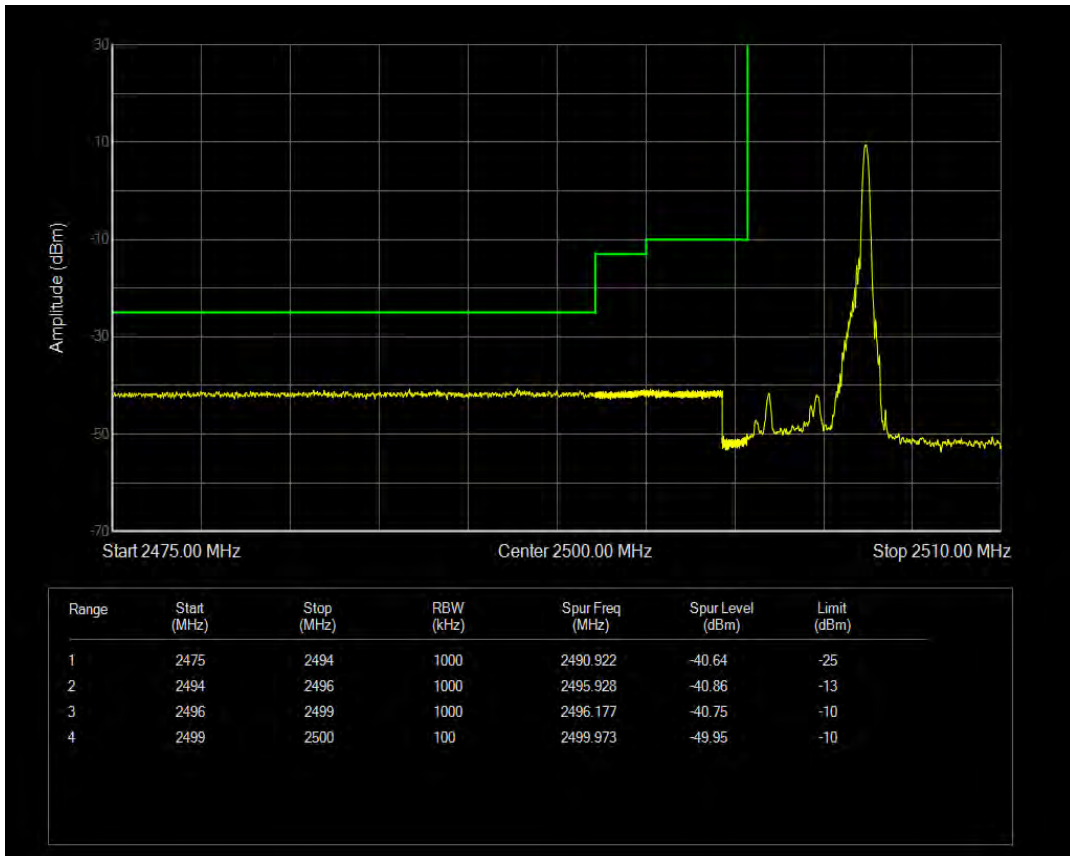

Band5 QPSK BW=10MHz Channel=20600 RB Size=1 Position=#Max

Band5 QPSK BW=10MHz Channel=20600 RB Size=50 Position=#0

Band5 16QAM BW=10MHz Channel=20600 RB Size=1 Position=#0

Band5 16QAM BW=10MHz Channel=20600 RB Size=1 Position=#Max

Band5 16QAM BW=10MHz Channel=20600 RB Size=50 Position=#0

Band7 QPSK BW=5MHz Channel=20775 RB Size=1 Position=#0

Band7 QPSK BW=5MHz Channel=20775 RB Size=1 Position=#Max

Band7 QPSK BW=5MHz Channel=20775 RB Size=25 Position=#0

Band7 16QAM BW=5MHz Channel=20775 RB Size=1 Position=#0

Band7 16QAM BW=5MHz Channel=20775 RB Size=1 Position=#Max

Band7 16QAM BW=5MHz Channel=20775 RB Size=25 Position=#0

Band7 QPSK BW=5MHz Channel=21425 RB Size=1 Position=#0