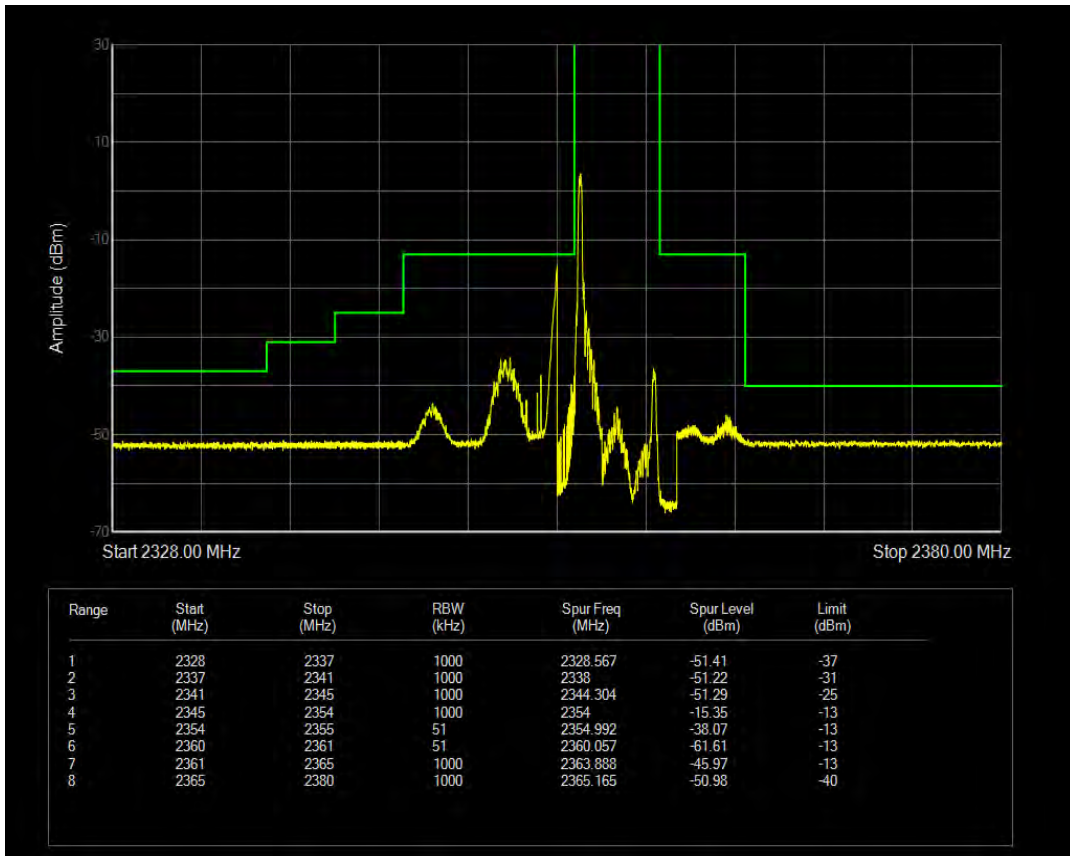

Band40(2350-2360) QPSK BW=5MHz Channel=39225 RB Size=25 Position=#0

Band40(2350-2360) 16QAM BW=5MHz Channel=39225 RB Size=1 Position=#0

Band40(2350-2360) 16QAM BW=5MHz Channel=39225 RB Size=1 Position=#Max