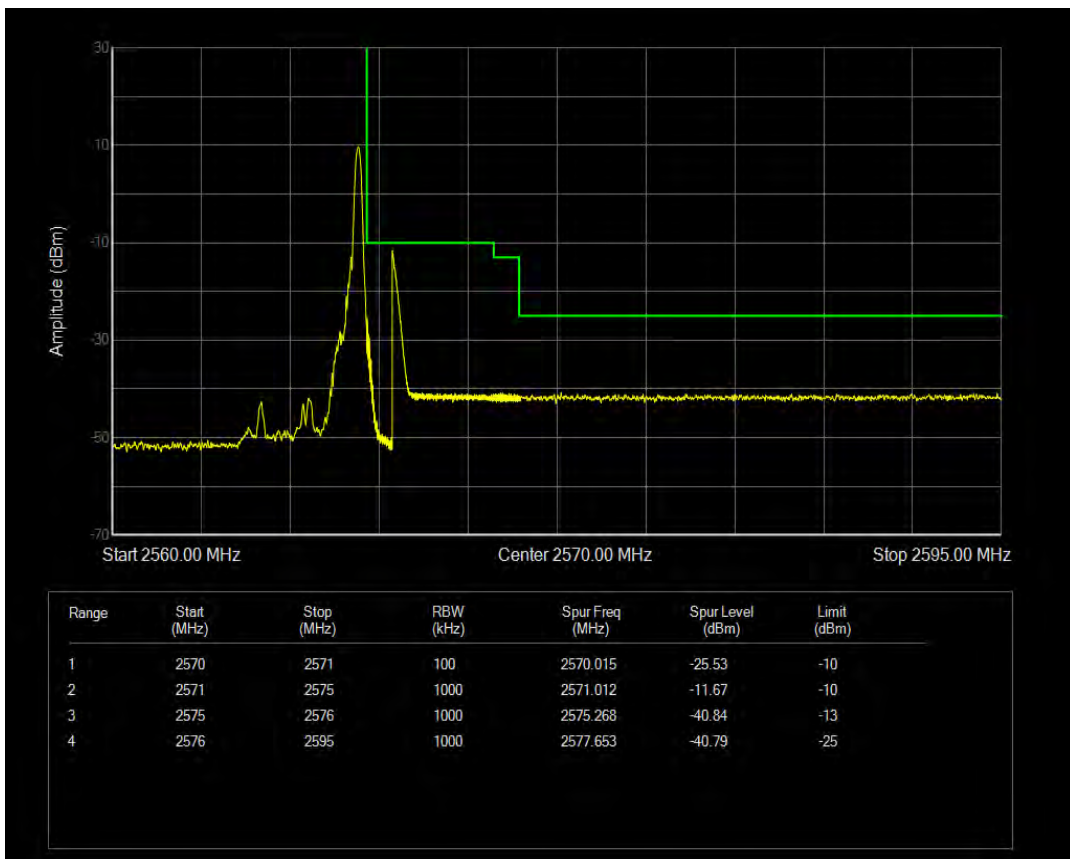

Band7 16QAM BW=5MHz Channel=20775 RB Size=1 Position=#0

Band7 16QAM BW=5MHz Channel=20775 RB Size=1 Position=#Max

Band7 16QAM BW=5MHz Channel=20775 RB Size=25 Position=#0

Band7 QPSK BW=5MHz Channel=21425 RB Size=1 Position=#0

Band7 QPSK BW=5MHz Channel=21425 RB Size=1 Position=#Max

Band7 QPSK BW=5MHz Channel=21425 RB Size=25 Position=#0

Band7 16QAM BW=5MHz Channel=21425 RB Size=1 Position=#0

Band7 16QAM BW=5MHz Channel=21425 RB Size=1 Position=#Max