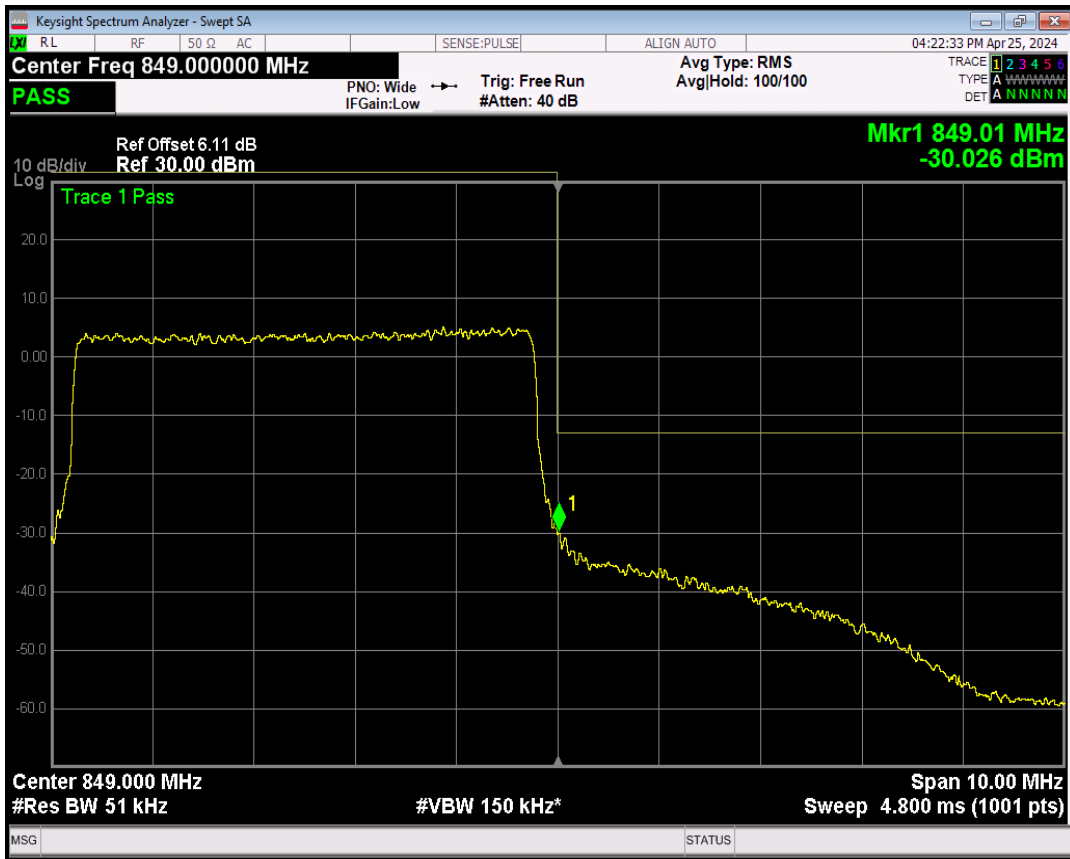

Band5 QPSK BW=5MHz Channel=20625 RB Size=25 Position=#0