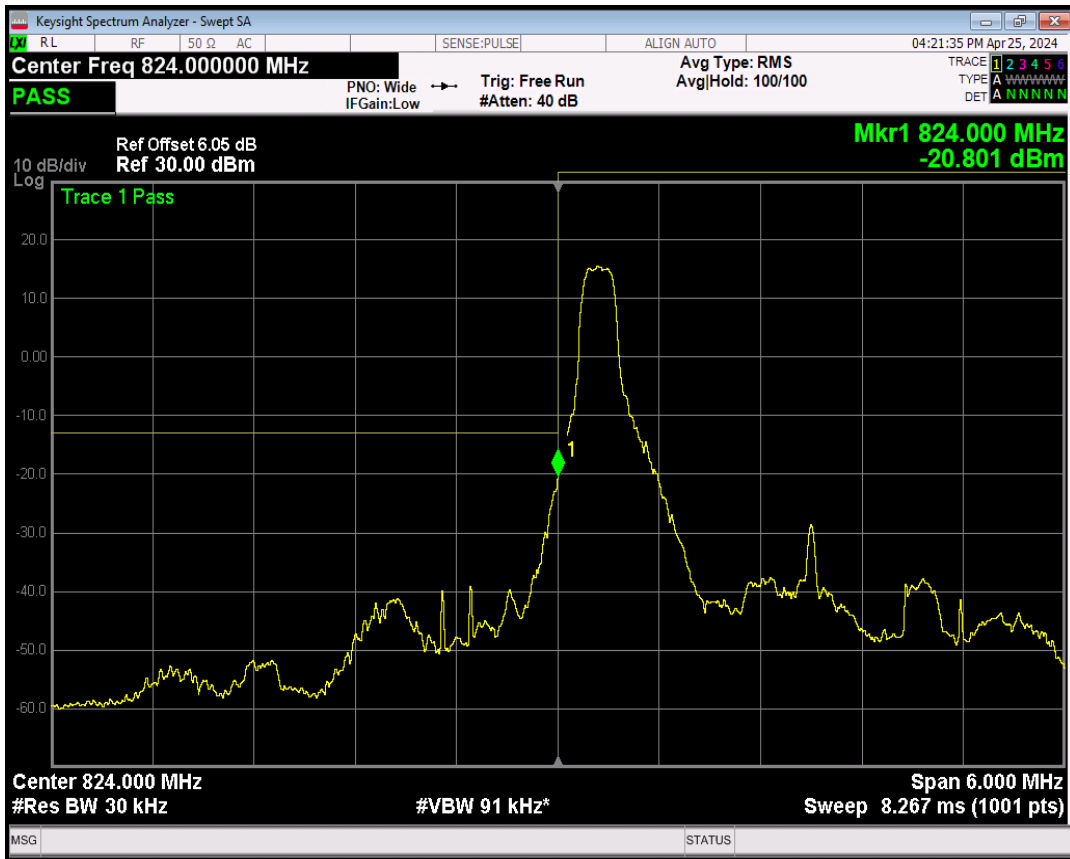

Band5 QPSK BW=3MHz Channel=20415 RB Size=1 Position=#0