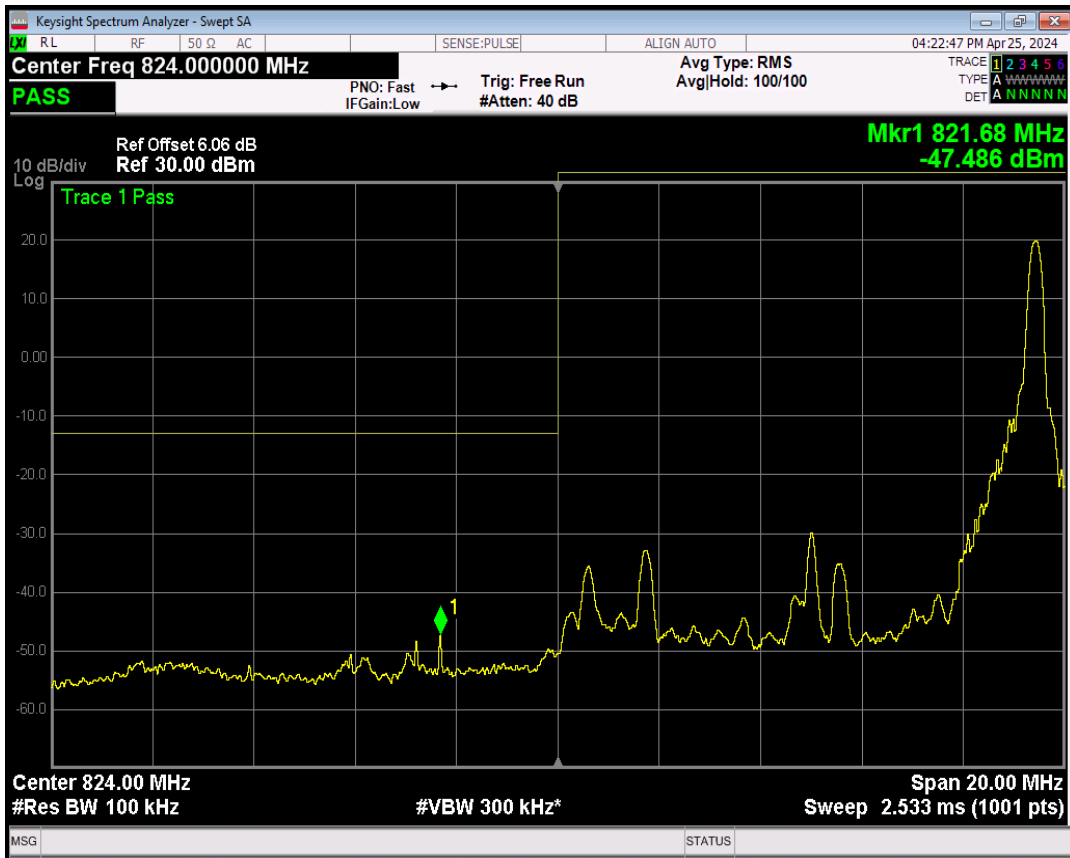

Band5 QPSK BW=10MHz Channel=20450 RB Size=1 Position=#Max