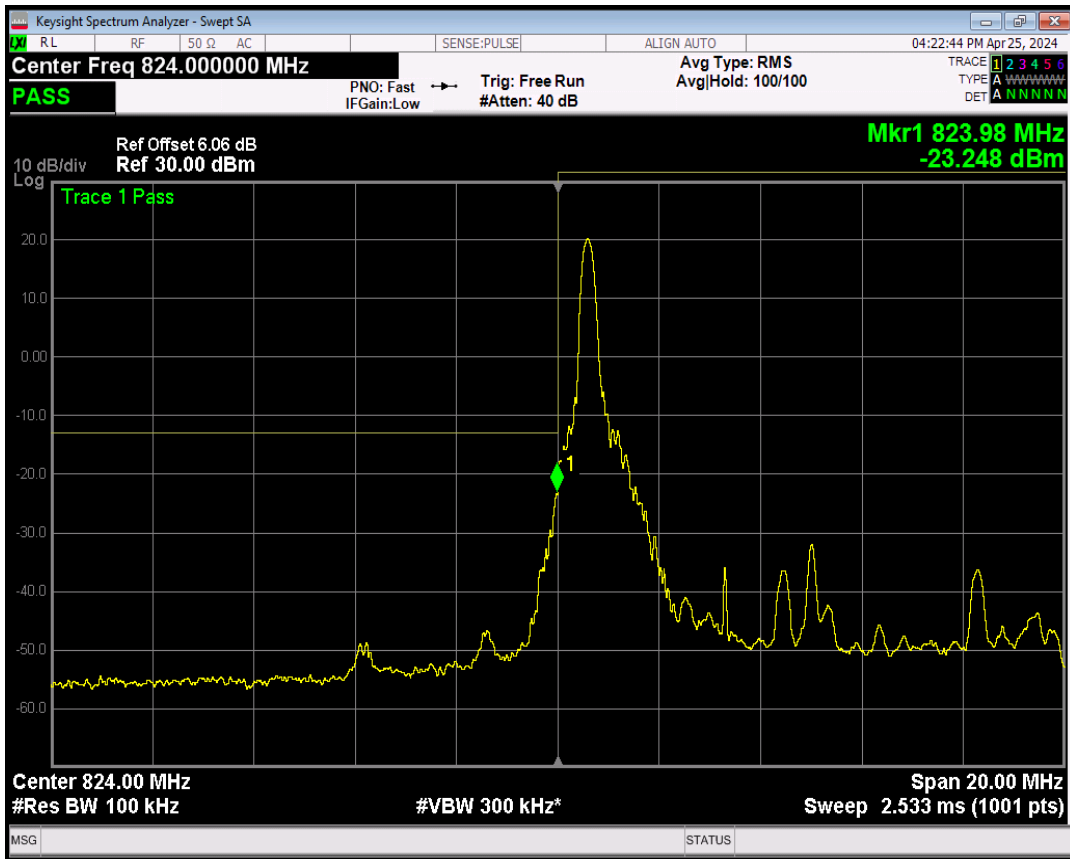

Band5 QPSK BW=10MHz Channel=20450 RB Size=1 Position=#0