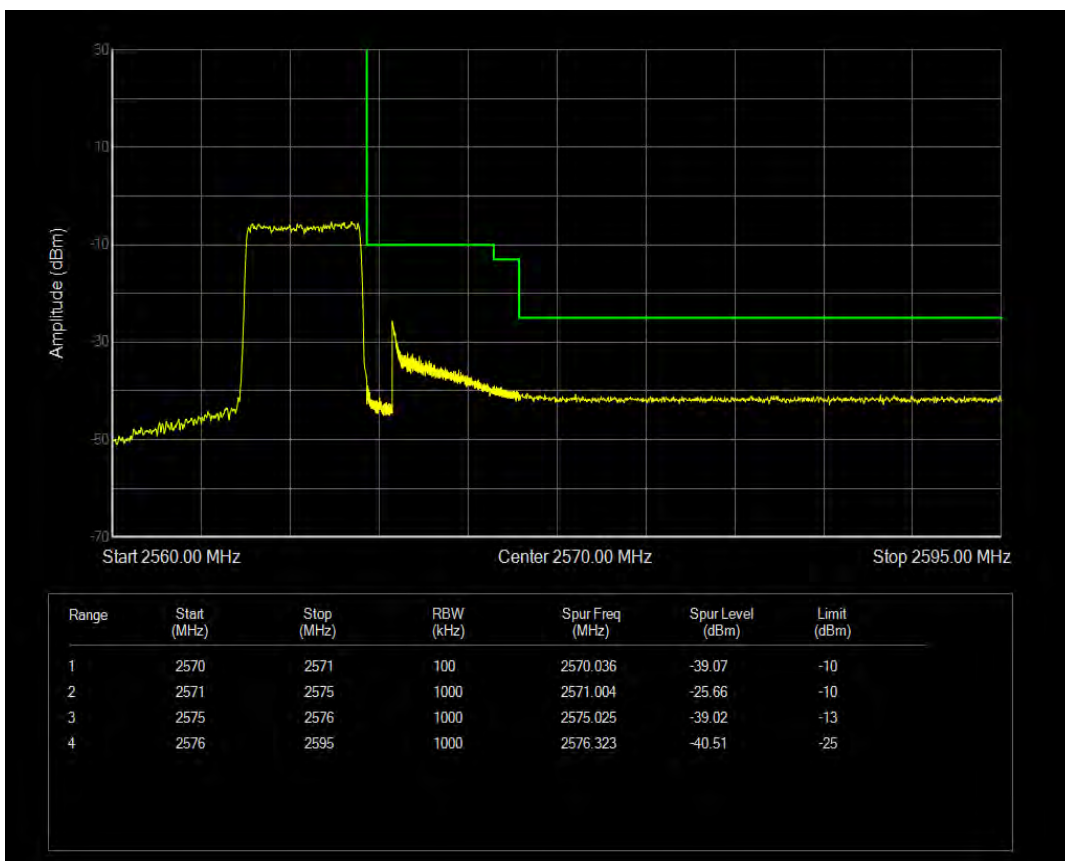

Band7 QPSK BW=5MHz Channel=21425 RB Size=1 Position=#Max

Band7 QPSK BW=5MHz Channel=21425 RB Size=25 Position=#0

Band7 16QAM BW=5MHz Channel=21425 RB Size=1 Position=#0

Band7 16QAM BW=5MHz Channel=21425 RB Size=1 Position=#Max

Band7 16QAM BW=5MHz Channel=21425 RB Size=25 Position=#0

Band7 QPSK BW=10MHz Channel=20800 RB Size=1 Position=#0

Band7 QPSK BW=10MHz Channel=20800 RB Size=1 Position=#Max

Band7 16QAM BW=10MHz Channel=20800 RB Size=1 Position=#0