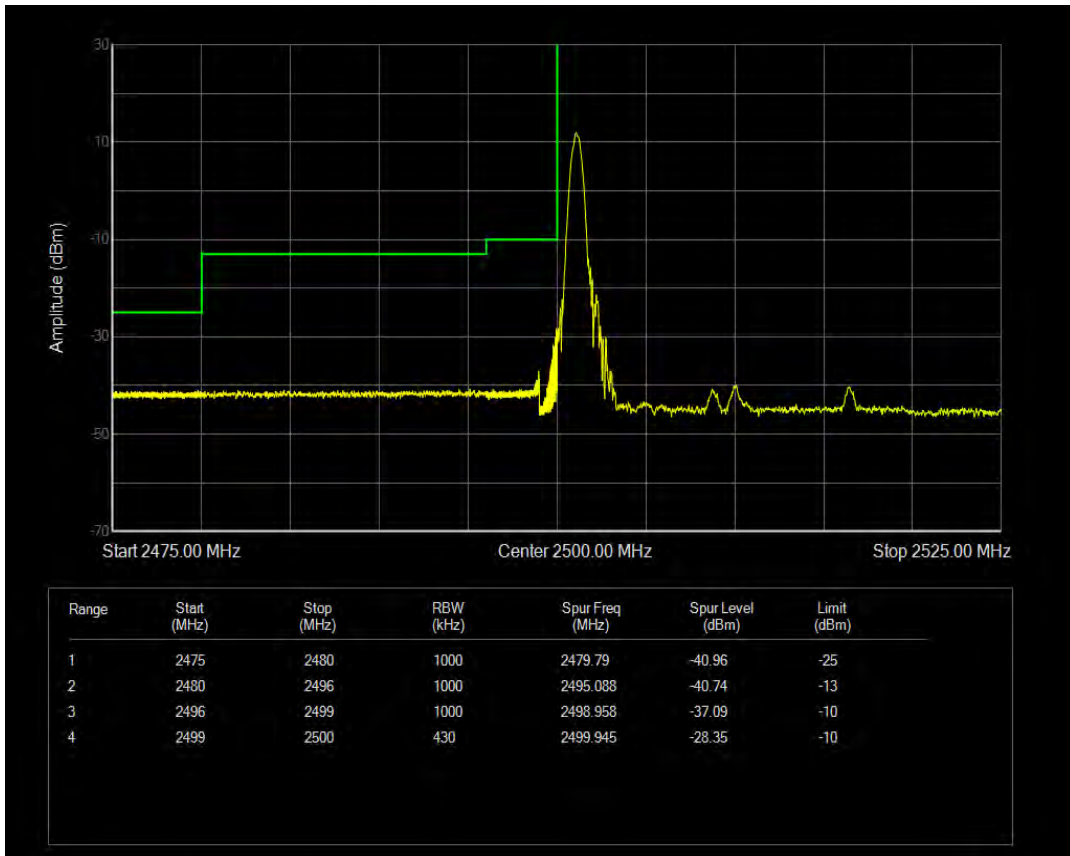

Band7 QPSK BW=20MHz Channel=20850 RB Size=1 Position=#0