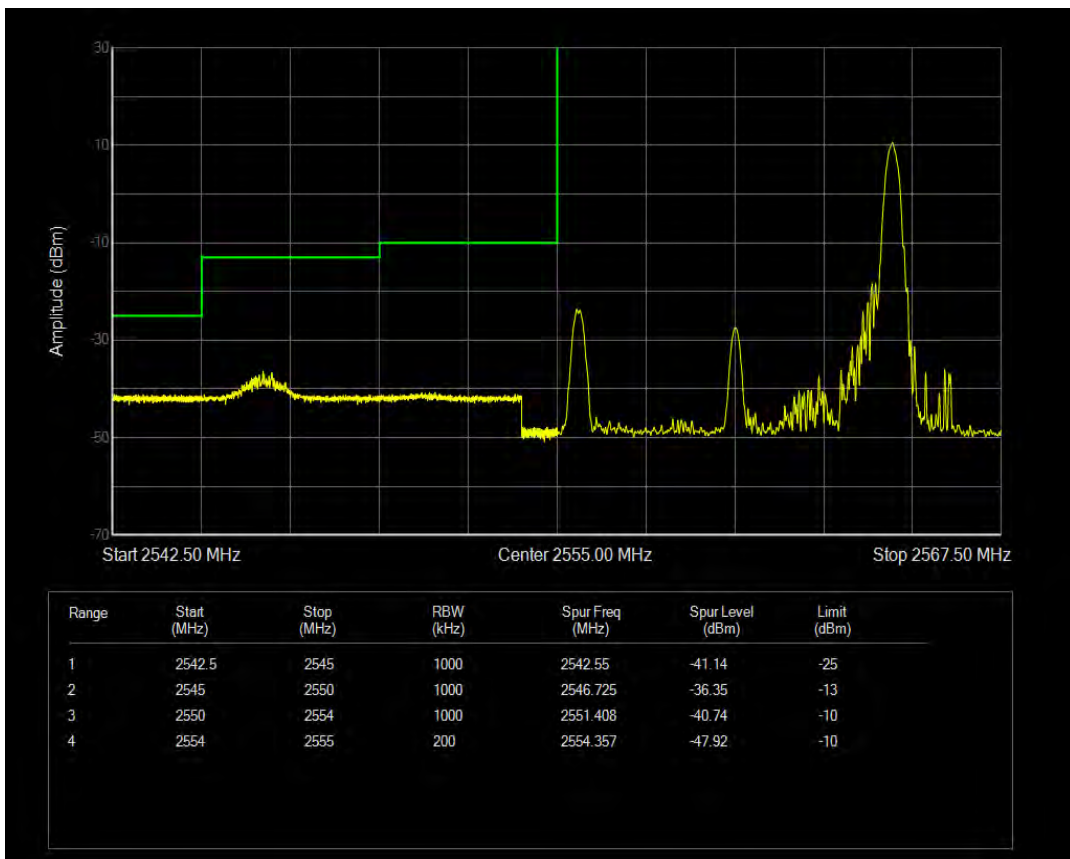

Band41(2555-2655) QPSK BW=10MHz Channel=40290 RB Size=1 Position=#Max