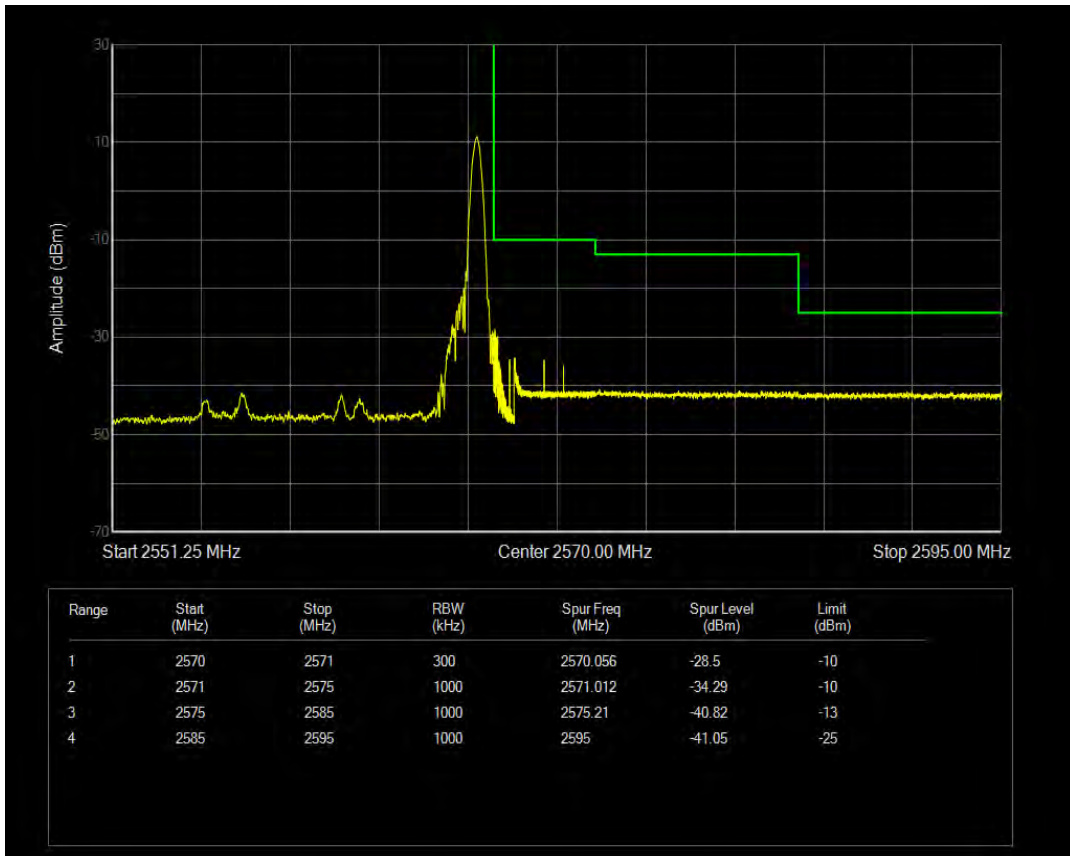

Band7 QPSK BW=15MHz Channel=21375 RB Size=1 Position=#Max