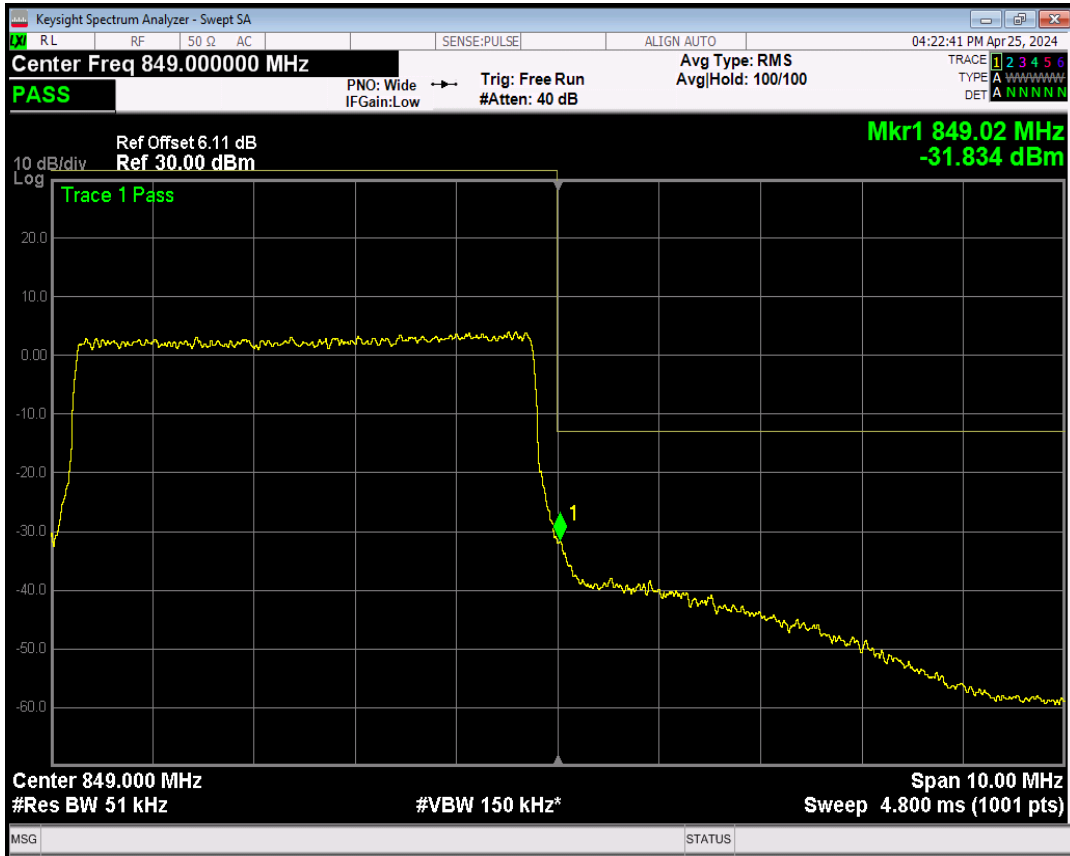

Band5 16QAM BW=5MHz Channel=20625 RB Size=25 Position=#0