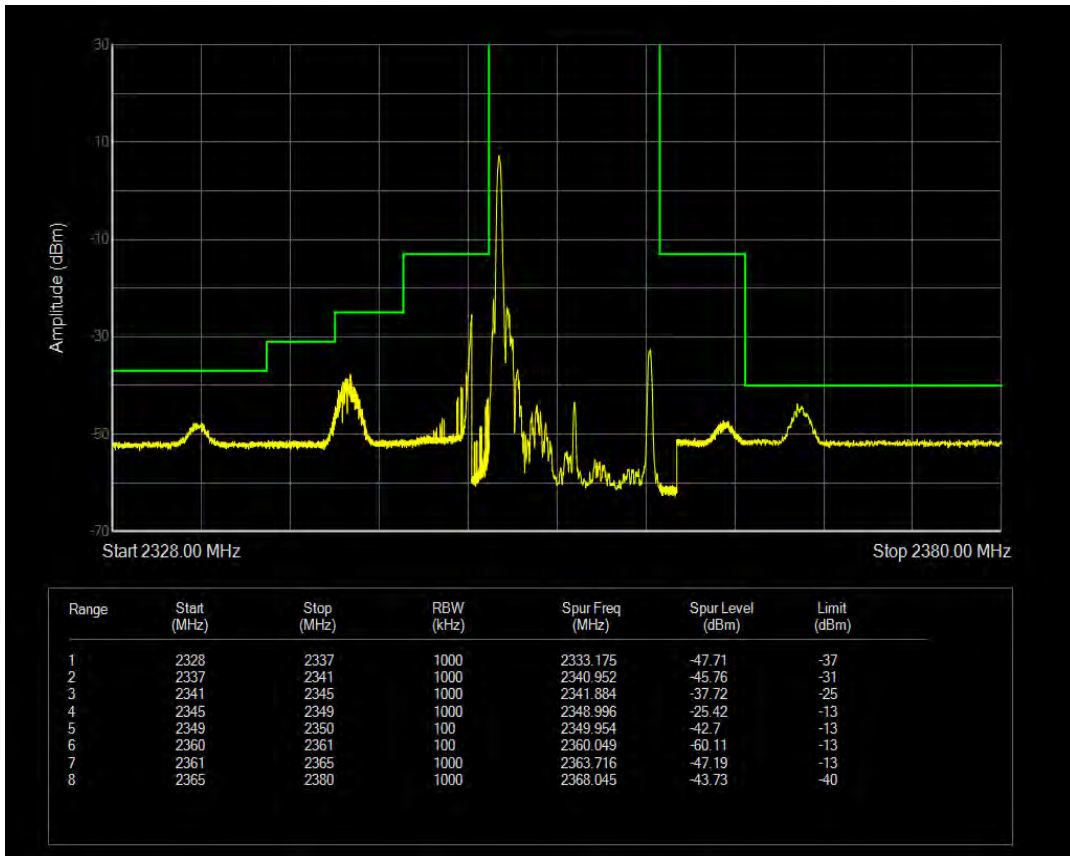

Band40(2350-2360) QPSK BW=10MHz Channel=39200 RB Size=1 Position=#0