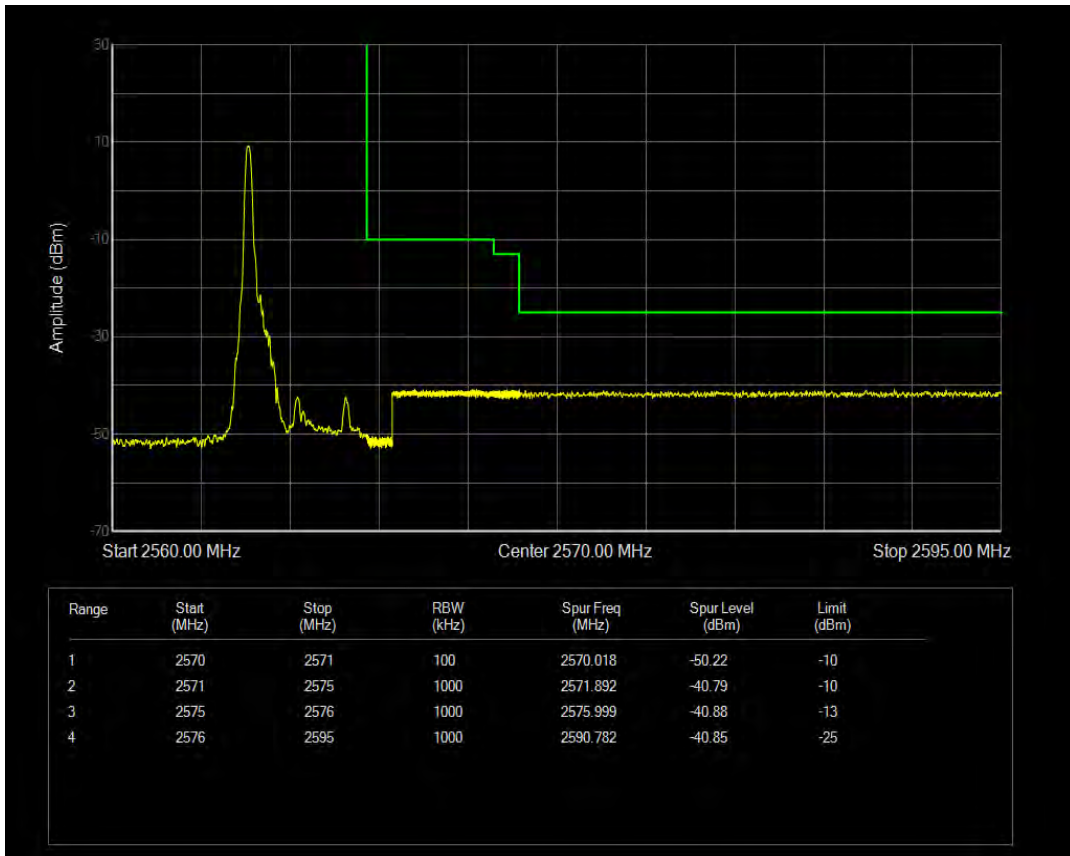

Band5 16QAM BW=10MHz Channel=20600 RB Size=50 Position=#0

Band7 QPSK BW=5MHz Channel=20775 RB Size=1 Position=#0

Band7 QPSK BW=5MHz Channel=20775 RB Size=1 Position=#Max

Band7 QPSK BW=5MHz Channel=20775 RB Size=25 Position=#0

Band7 16QAM BW=5MHz Channel=20775 RB Size=1 Position=#0

Band7 16QAM BW=5MHz Channel=20775 RB Size=1 Position=#Max

Band7 16QAM BW=5MHz Channel=20775 RB Size=25 Position=#0

Band7 QPSK BW=5MHz Channel=21425 RB Size=1 Position=#0