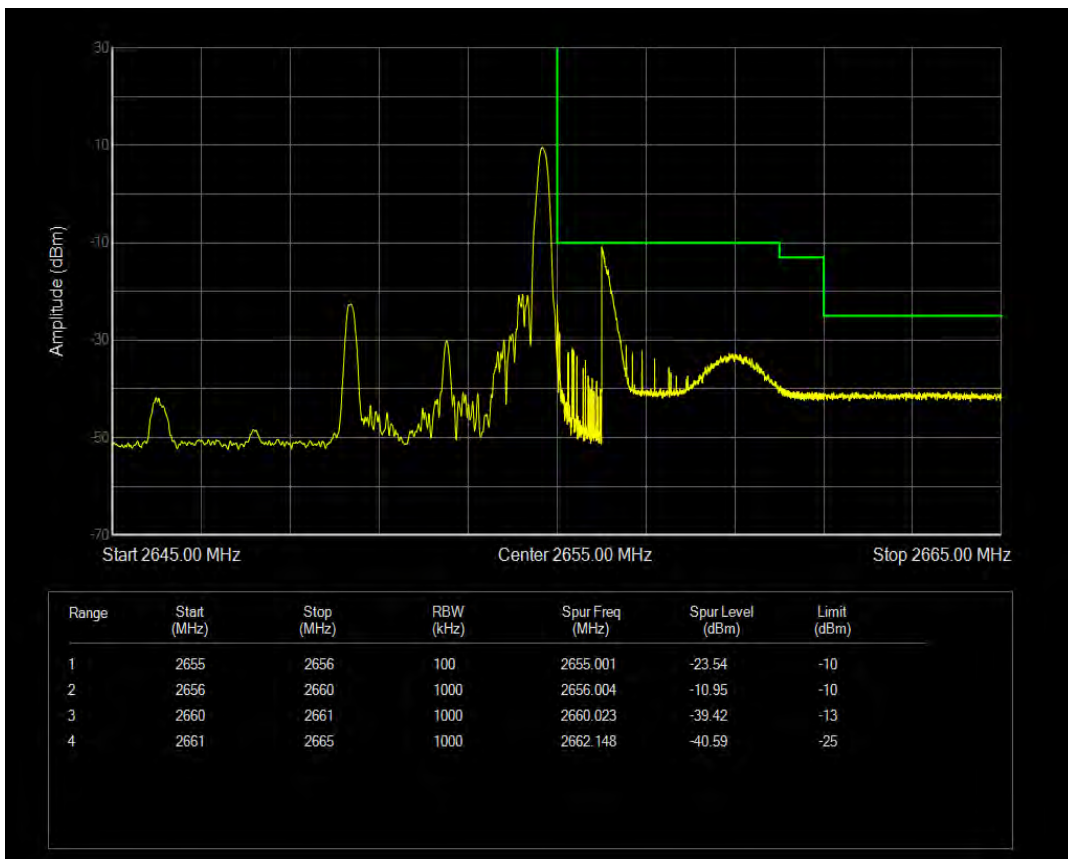

Band41(2555-2655) 16QAM BW=5MHz Channel=41215 RB Size=1 Position=#Max