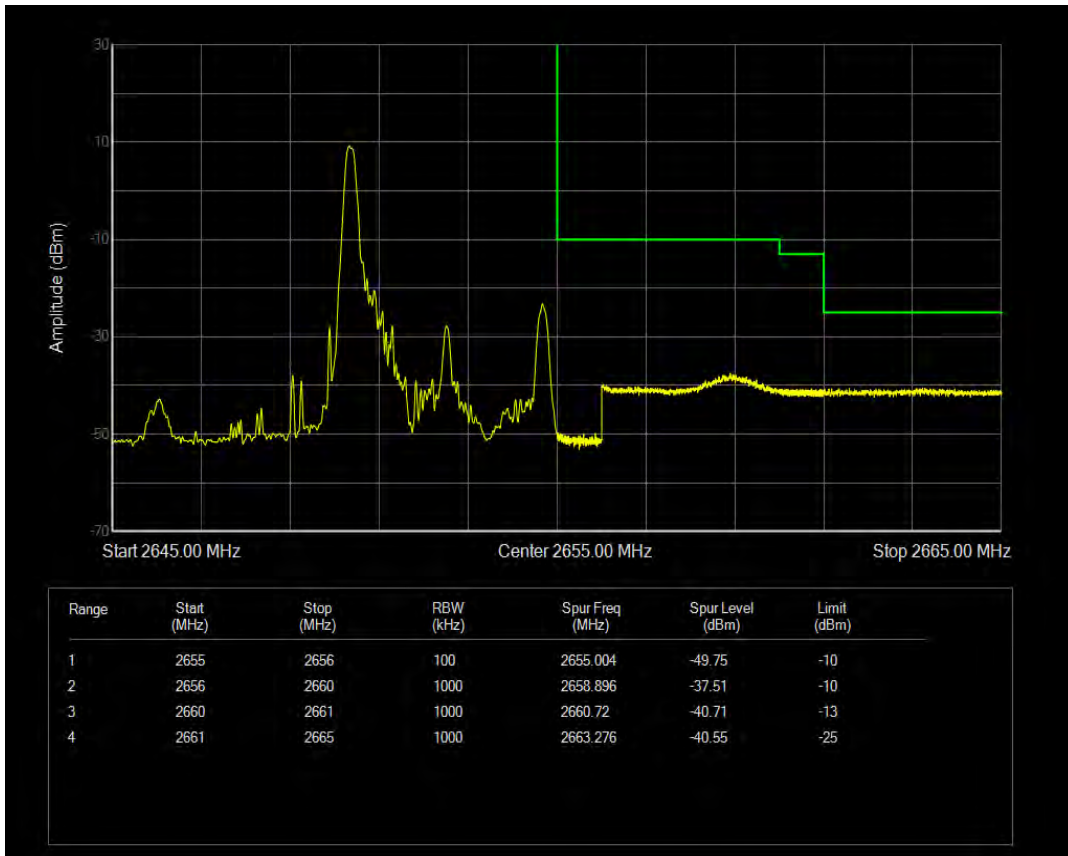

Band41(2555-2655) 16QAM BW=5MHz Channel=41215 RB Size=1 Position=#0