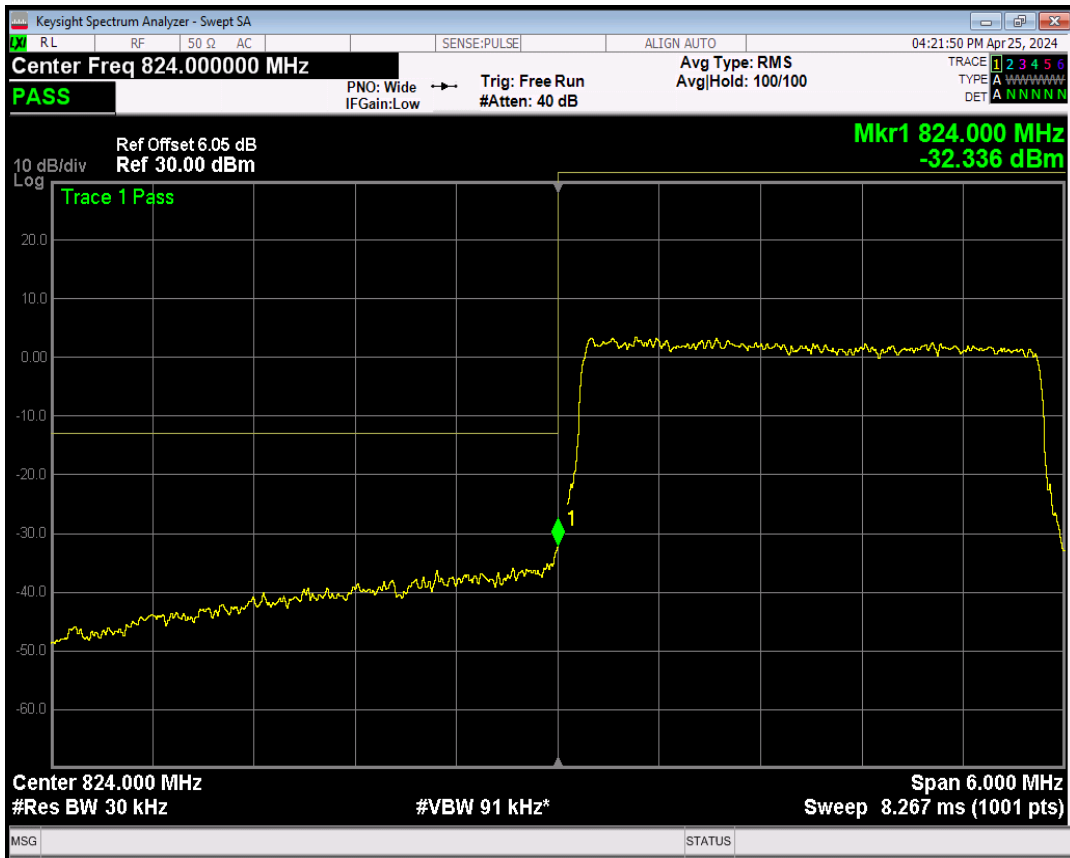

Band5 16QAM BW=3MHz Channel=20415 RB Size=15 Position=#0