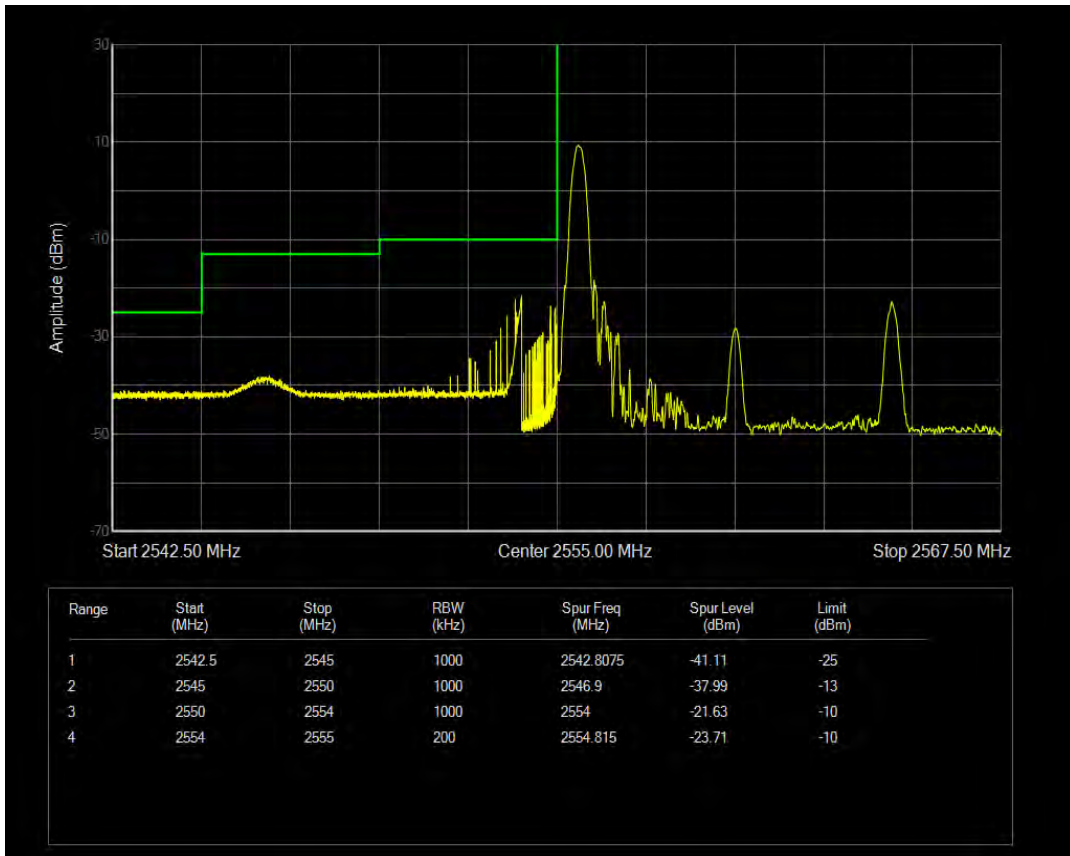

Band41(2555-2655) QPSK BW=10MHz Channel=40290 RB Size=1 Position=#0