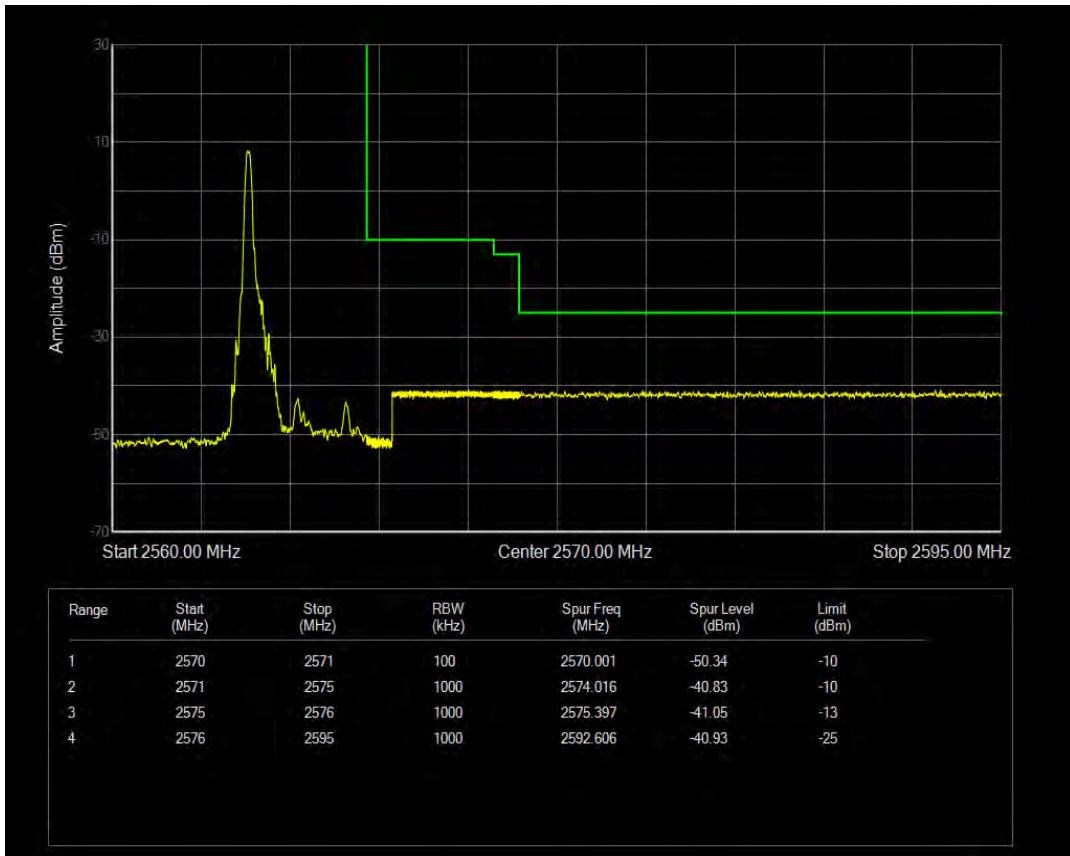

Band7 16QAM BW=5MHz Channel=21425 RB Size=1 Position=#0