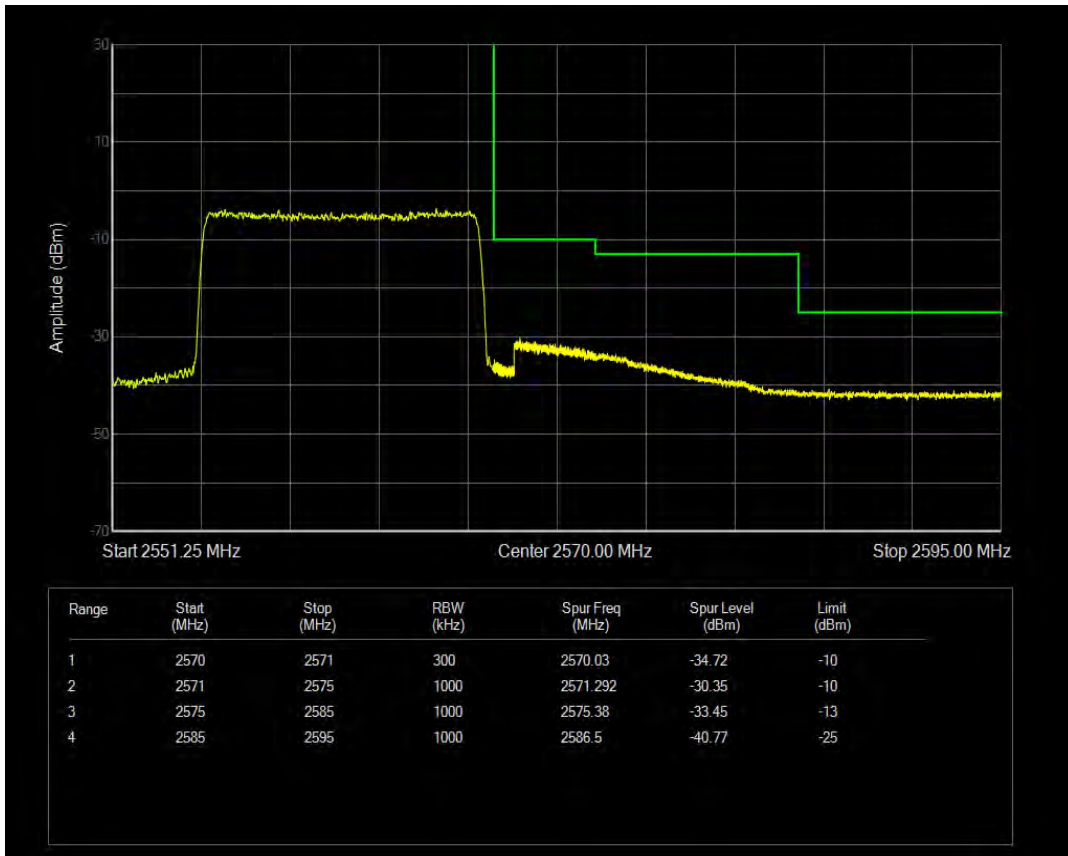

Band7 QPSK BW=15MHz Channel=21375 RB Size=75 Position=#0