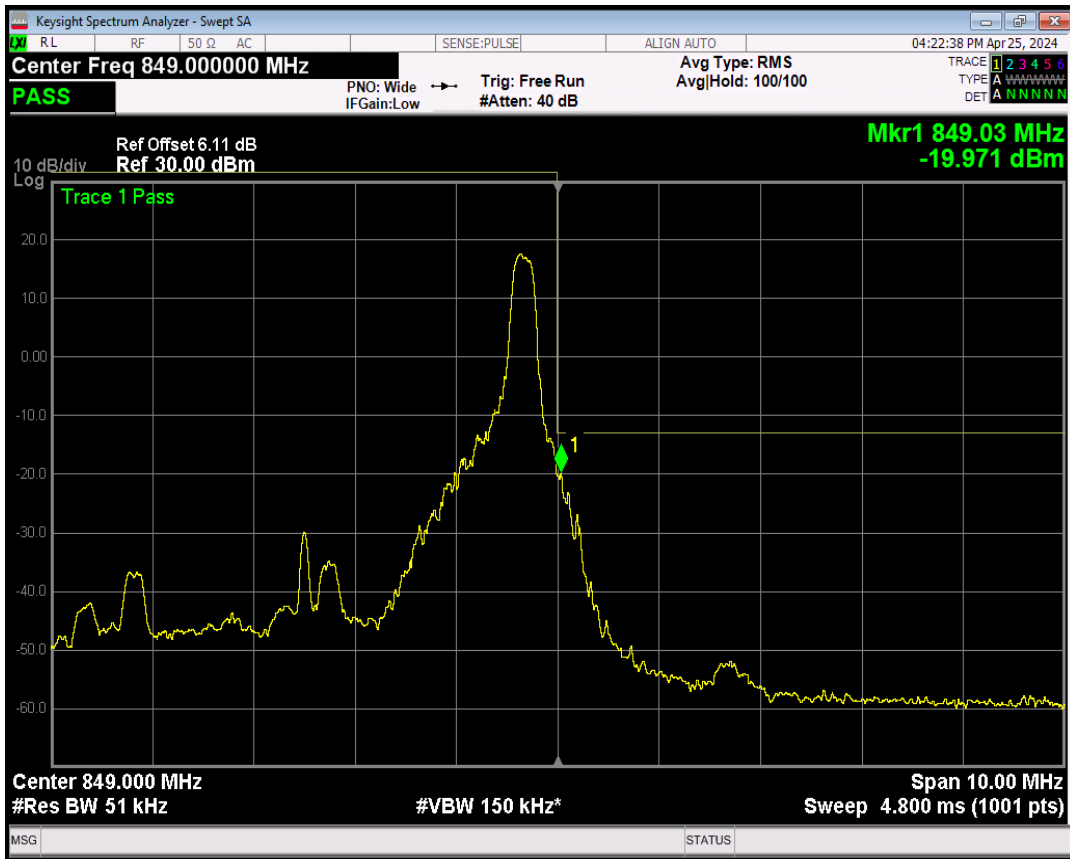

Band5 QPSK BW=5MHz Channel=20625 RB Size=1 Position=#Max

Band5 QPSK BW=5MHz Channel=20625 RB Size=25 Position=#0

Band5 16QAM BW=5MHz Channel=20625 RB Size=1 Position=#0

Band5 16QAM BW=5MHz Channel=20625 RB Size=1 Position=#Max