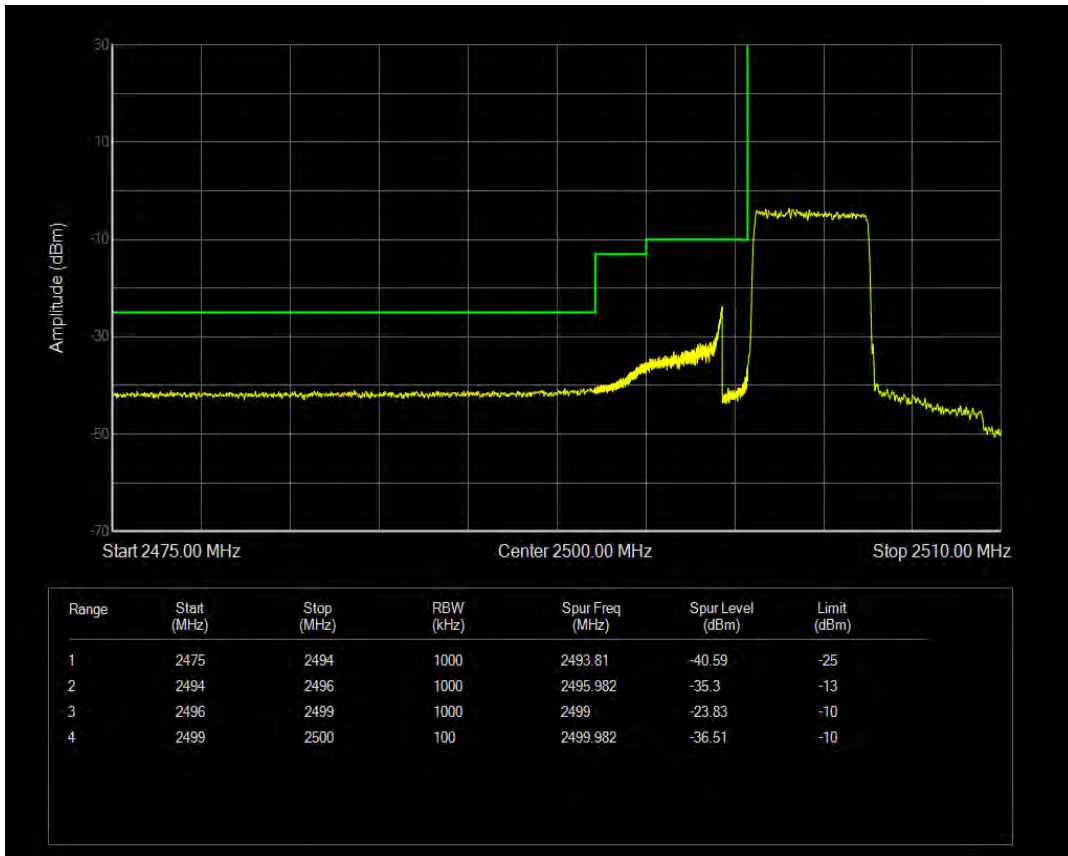

Band5 QPSK BW=10MHz Channel=20600 RB Size=1 Position=#Max

Band5 QPSK BW=10MHz Channel=20600 RB Size=50 Position=#0

Band5 16QAM BW=10MHz Channel=20600 RB Size=1 Position=#0

Band5 16QAM BW=10MHz Channel=20600 RB Size=1 Position=#Max

Band5 16QAM BW=10MHz Channel=20600 RB Size=50 Position=#0

Band7 QPSK BW=5MHz Channel=20775 RB Size=1 Position=#0

Band7 QPSK BW=5MHz Channel=20775 RB Size=1 Position=#Max

Band7 QPSK BW=5MHz Channel=20775 RB Size=25 Position=#0

Band7 16QAM BW=5MHz Channel=20775 RB Size=1 Position=#0

Band7 16QAM BW=5MHz Channel=20775 RB Size=1 Position=#Max

Band7 16QAM BW=5MHz Channel=20775 RB Size=25 Position=#0

Band7 QPSK BW=5MHz Channel=21425 RB Size=1 Position=#0