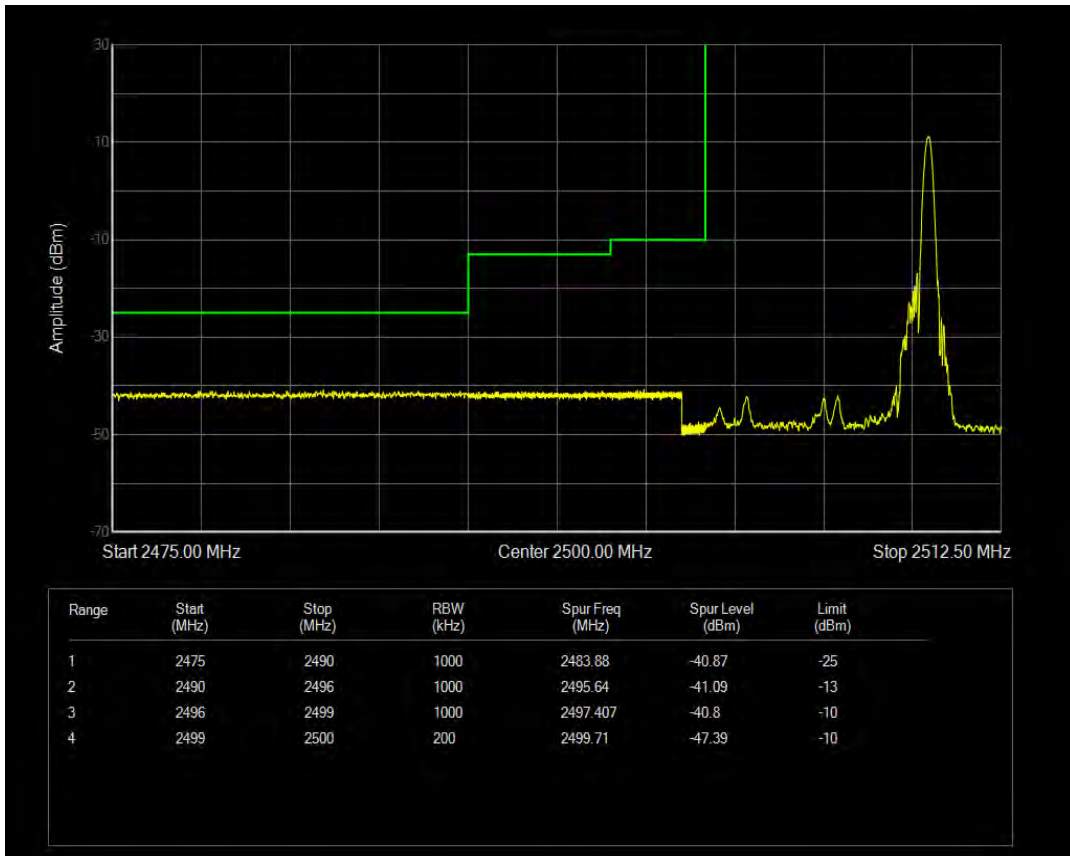

Band7 16QAM BW=5MHz Channel=20775 RB Size=1 Position=#0

Band7 16QAM BW=5MHz Channel=20775 RB Size=1 Position=#Max

Band7 16QAM BW=5MHz Channel=20775 RB Size=25 Position=#0

Band7 QPSK BW=5MHz Channel=21425 RB Size=1 Position=#0

Band7 QPSK BW=5MHz Channel=21425 RB Size=1 Position=#Max

Band7 QPSK BW=5MHz Channel=21425 RB Size=25 Position=#0

Band7 16QAM BW=5MHz Channel=21425 RB Size=1 Position=#0

Band7 16QAM BW=5MHz Channel=21425 RB Size=1 Position=#Max

Band7 16QAM BW=5MHz Channel=21425 RB Size=25 Position=#0

Band7 QPSK BW=10MHz Channel=20800 RB Size=1 Position=#0

Band7 QPSK BW=10MHz Channel=20800 RB Size=1 Position=#Max

Band7 16QAM BW=10MHz Channel=20800 RB Size=1 Position=#0