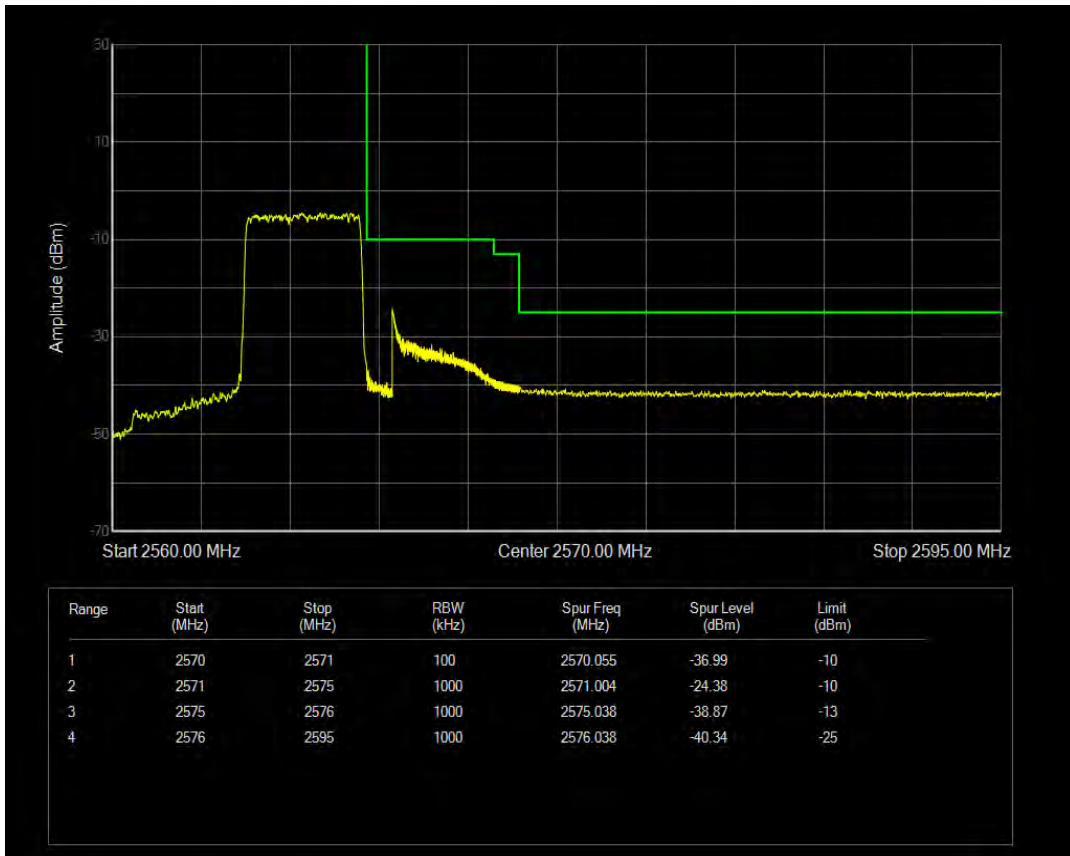

Band7 16QAM BW=5MHz Channel=20775 RB Size=1 Position=#0

Band7 16QAM BW=5MHz Channel=20775 RB Size=1 Position=#Max

Band7 16QAM BW=5MHz Channel=20775 RB Size=25 Position=#0

Band7 QPSK BW=5MHz Channel=21425 RB Size=1 Position=#0

Band7 QPSK BW=5MHz Channel=21425 RB Size=1 Position=#Max

Band7 QPSK BW=5MHz Channel=21425 RB Size=25 Position=#0

Band7 16QAM BW=5MHz Channel=21425 RB Size=1 Position=#0

Band7 16QAM BW=5MHz Channel=21425 RB Size=1 Position=#Max