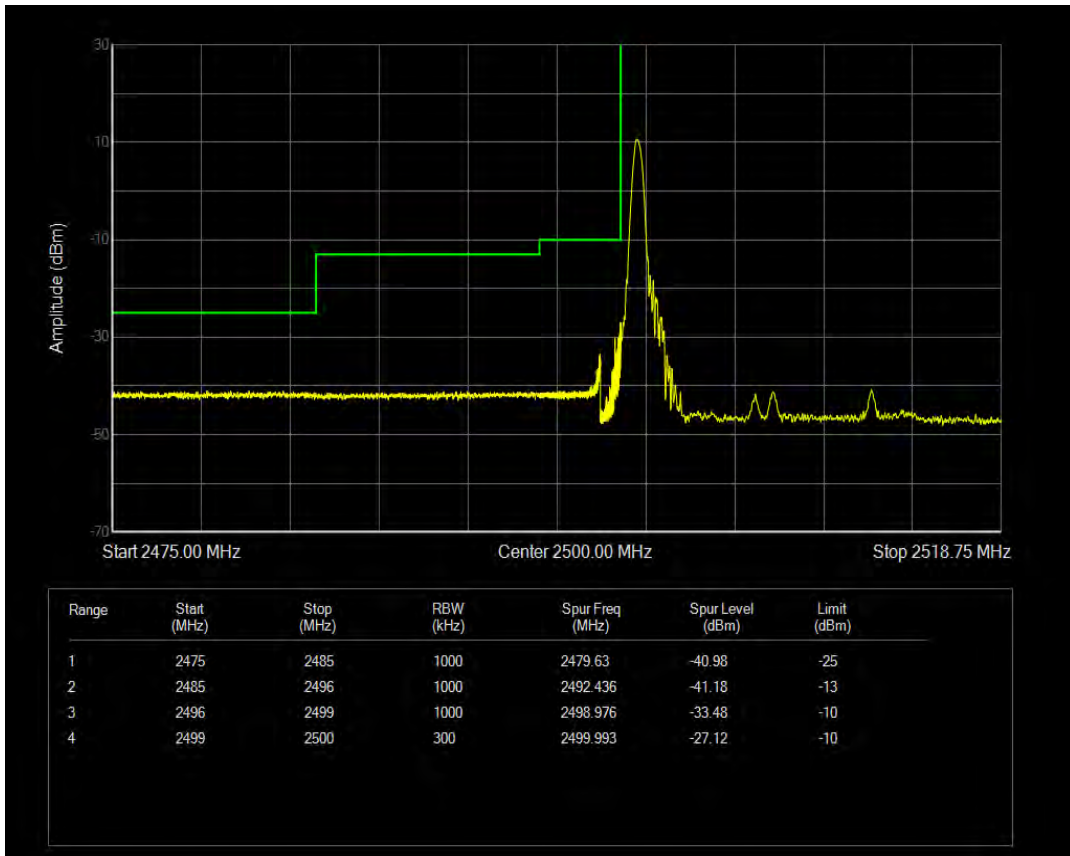

Band7 16QAM BW=15MHz Channel=20825 RB Size=1 Position=#0