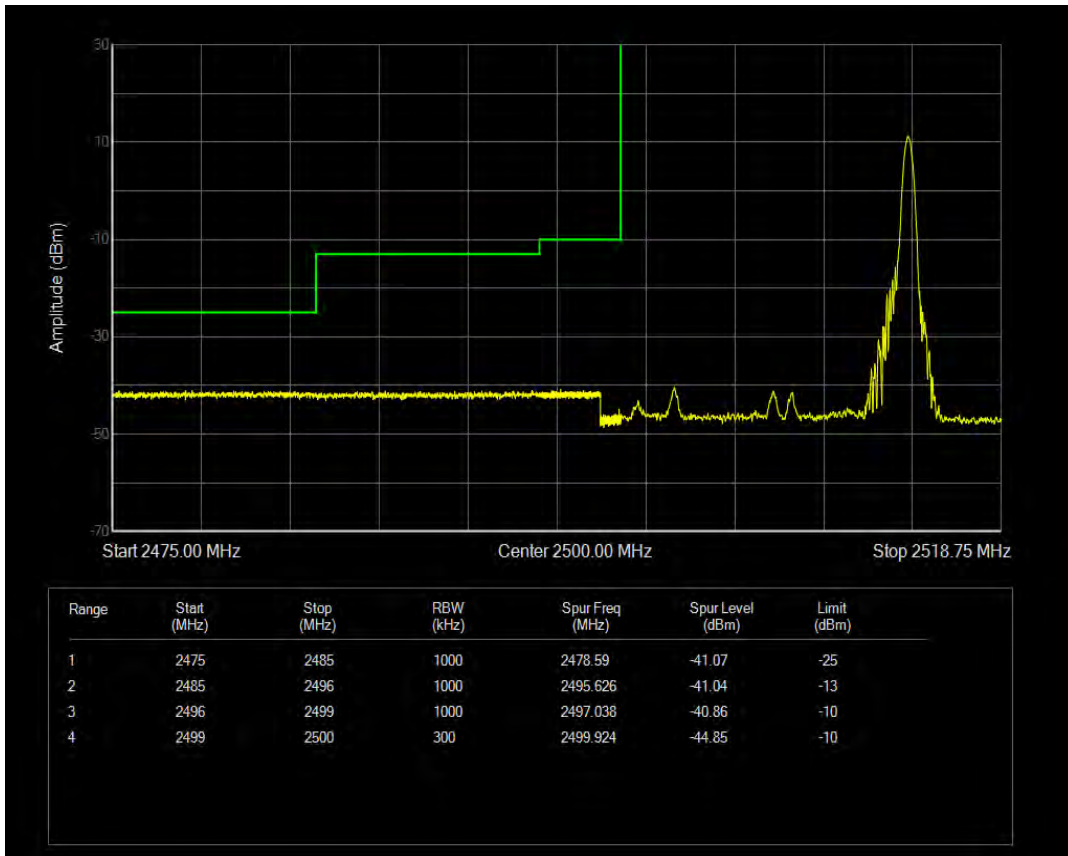

Band7 QPSK BW=10MHz Channel=21400 RB Size=1 Position=#Max

Band7 QPSK BW=10MHz Channel=21400 RB Size=50 Position=#0

Band7 16QAM BW=10MHz Channel=21400 RB Size=1 Position=#0

Band7 16QAM BW=10MHz Channel=21400 RB Size=1 Position=#Max

Band7 16QAM BW=10MHz Channel=21400 RB Size=50 Position=#0

Band7 QPSK BW=15MHz Channel=20825 RB Size=1 Position=#Max

Band7 QPSK BW=15MHz Channel=20825 RB Size=1 Position=#0

Band7 QPSK BW=15MHz Channel=20825 RB Size=75 Position=#0

Band7 16QAM BW=15MHz Channel=20825 RB Size=1 Position=#0

Band7 16QAM BW=15MHz Channel=20825 RB Size=1 Position=#Max

Band7 16QAM BW=15MHz Channel=20825 RB Size=75 Position=#0

Band7 QPSK BW=15MHz Channel=21375 RB Size=1 Position=#0