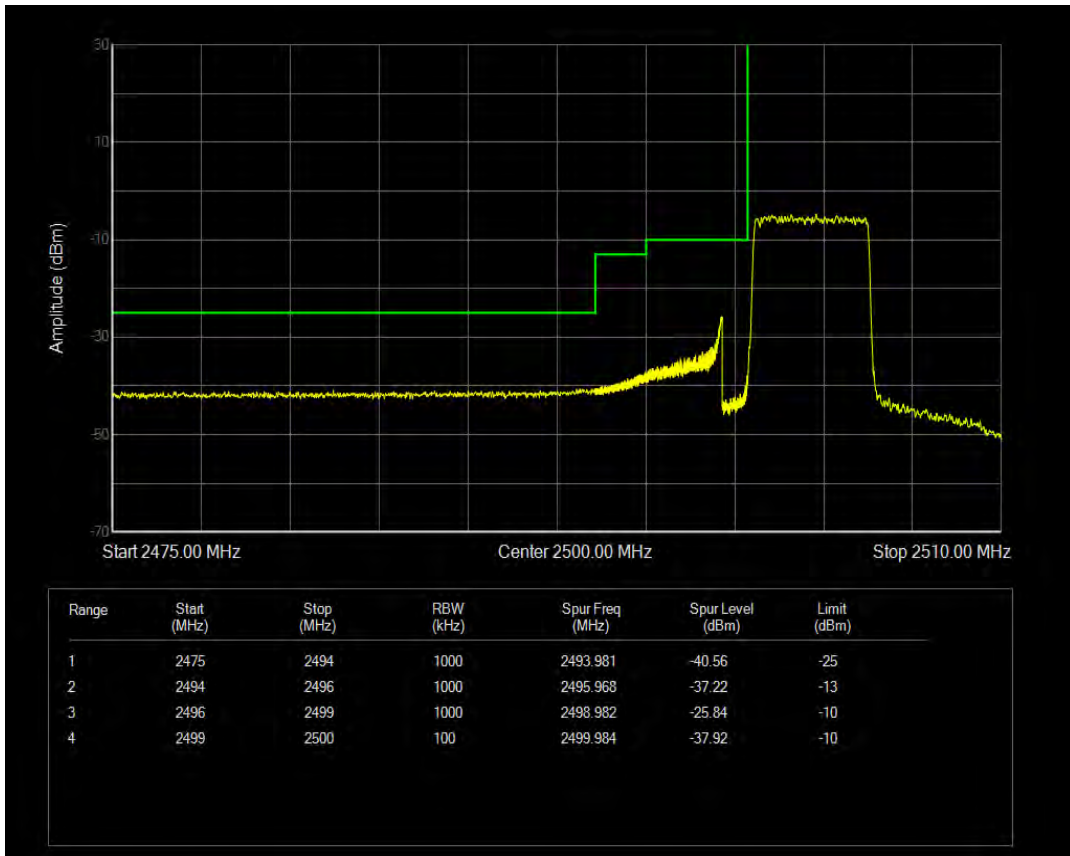

Band5 QPSK BW=10MHz Channel=20600 RB Size=1 Position=#Max

Band5 QPSK BW=10MHz Channel=20600 RB Size=50 Position=#0

Band5 16QAM BW=10MHz Channel=20600 RB Size=1 Position=#0

Band5 16QAM BW=10MHz Channel=20600 RB Size=1 Position=#Max

Band5 16QAM BW=10MHz Channel=20600 RB Size=50 Position=#0

Band7 QPSK BW=5MHz Channel=20775 RB Size=1 Position=#0

Band7 QPSK BW=5MHz Channel=20775 RB Size=1 Position=#Max

Band7 QPSK BW=5MHz Channel=20775 RB Size=25 Position=#0

Band7 16QAM BW=5MHz Channel=20775 RB Size=1 Position=#0

Band7 16QAM BW=5MHz Channel=20775 RB Size=1 Position=#Max

Band7 16QAM BW=5MHz Channel=20775 RB Size=25 Position=#0

Band7 QPSK BW=5MHz Channel=21425 RB Size=1 Position=#0