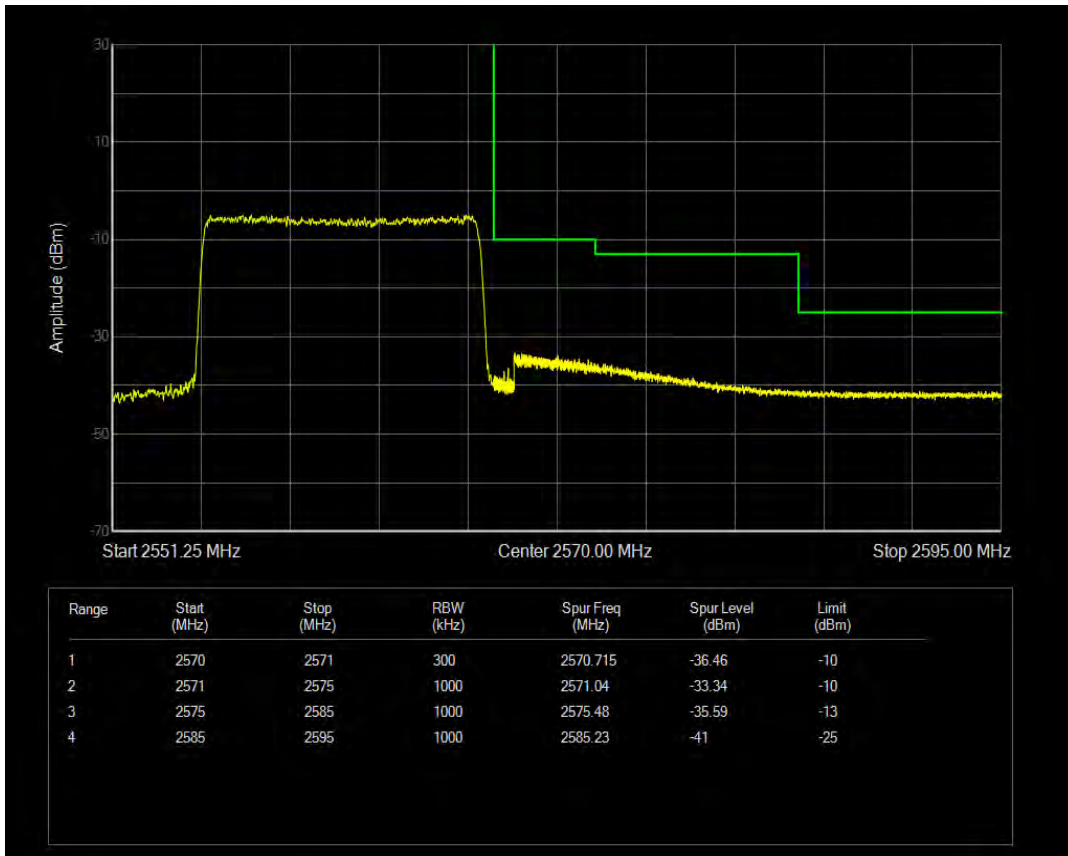

Band7 QPSK BW=15MHz Channel=21375 RB Size=1 Position=#Max

Band7 QPSK BW=15MHz Channel=21375 RB Size=75 Position=#0

Band7 16QAM BW=15MHz Channel=21375 RB Size=1 Position=#0

Band7 16QAM BW=15MHz Channel=21375 RB Size=75 Position=#0