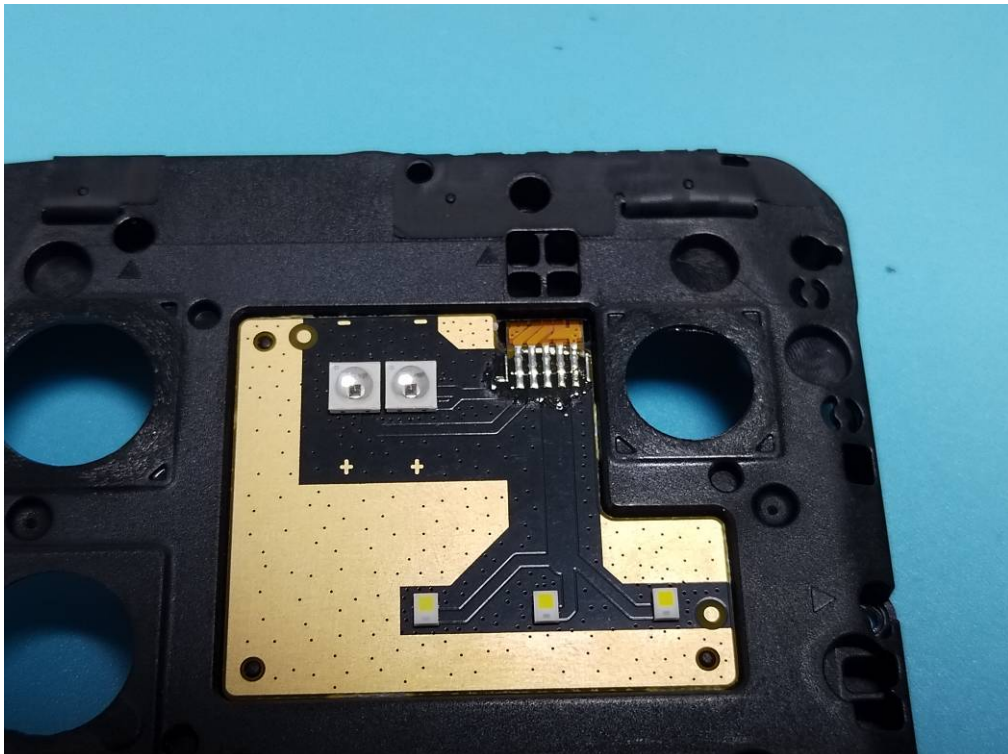

Internal photos

Main Antenna

Note: GSM850/CDMA BC0/WCDMA B2/5 /LTE B5/12/13/17/26 transmit on main antenna

NFC Antenna

Note: PCS1900/WCDMA B4/LTE B2/4/7/25/38/40/41/66 transmit on AUX antenna