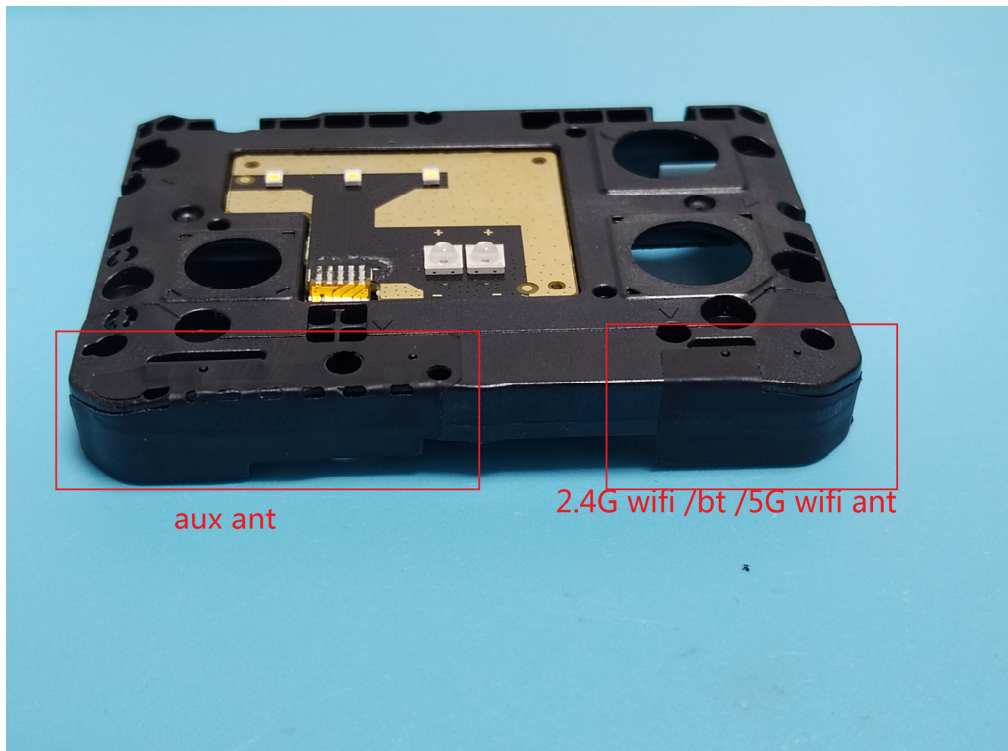

Internal photos

Main Antenna

Note: GSM850/CDMA BC0/WCDMA B2/5 /LTE B5/12/13/17/26 transmit on main antenna

NFC Antenna

Note: PCS1900/WCDMA B4/LTE B2/4/7/25/38/40/41/66 transmit on AUX antenna