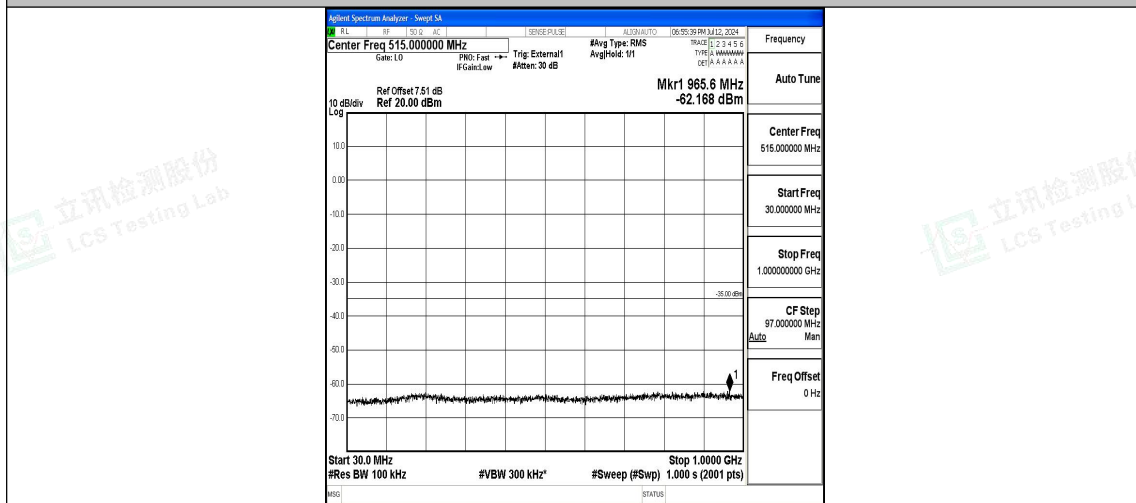

Band41_10MHz_QPSK_41540_1RB#0_0.15~30_0.15~30

Band41_10MHz_QPSK_41540_1RB#0_30~1000_30~1000