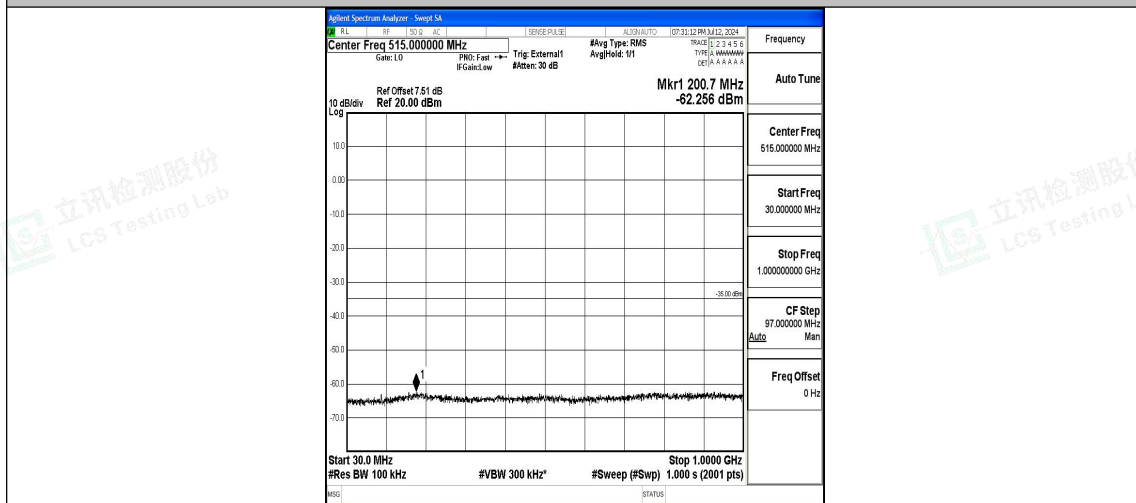

Band41_15MHz_QPSK_41515_1RB#0_0.15~30_0.15~30

Band41_15MHz_QPSK_41515_1RB#0_30~1000_30~1000