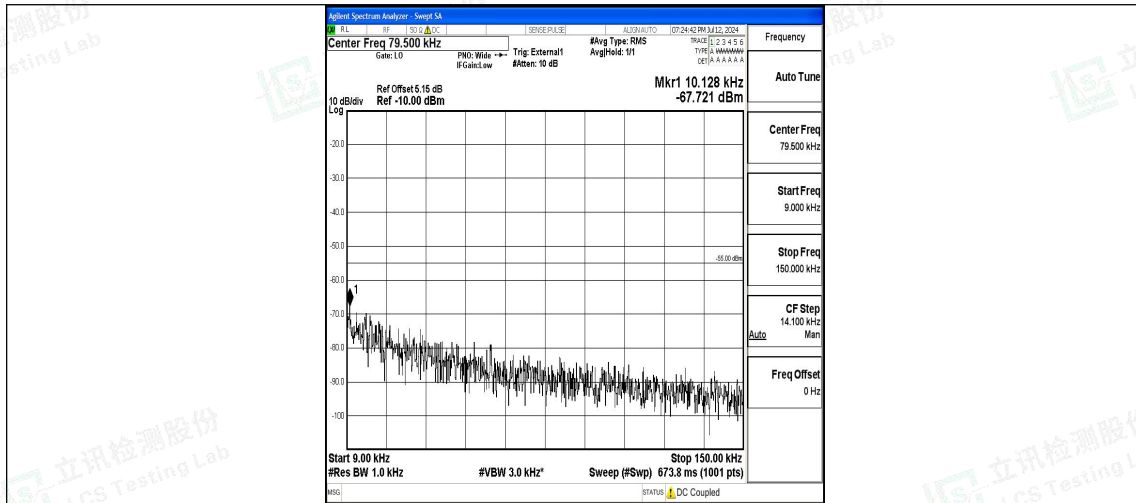

Band41_15MHz_QPSK_39725_1RB#0_0.15~30_0.15~30

Band41_15MHz_QPSK_39725_1RB#0_30~1000_30~1000

Band41_15MHz_QPSK_39725_1RB#0_1000~20000_1000~20000

Band41_15MHz_QPSK_39725_1RB#0_20000~27000_20000~27000

Band41_15MHz_16QAM_39725_1RB#0_0.009~0.15_0.009~0.15