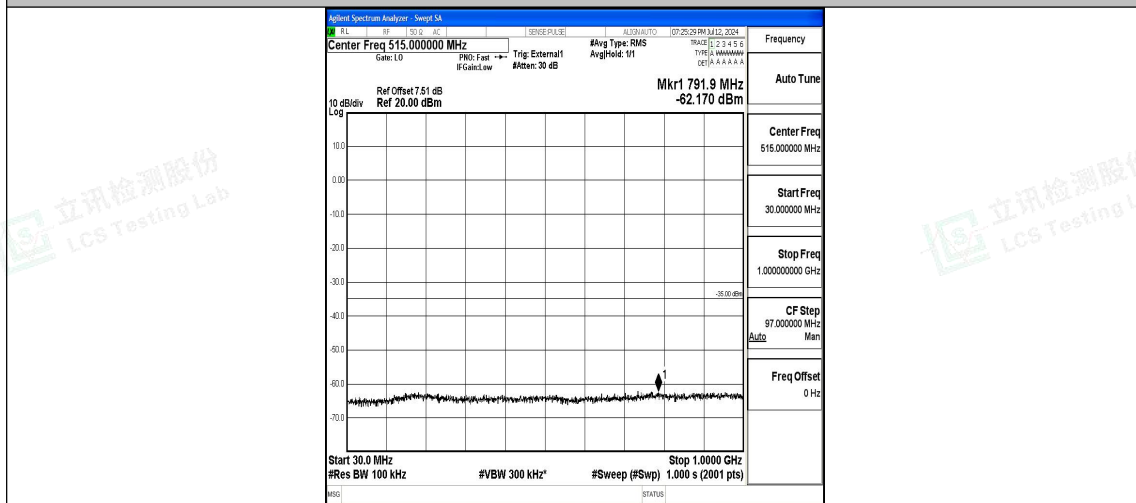

Band41_15MHz_16QAM_39725_1RB#0_0.15~30_0.15~30

Band41_15MHz_16QAM_39725_1RB#0_30~1000_30~1000