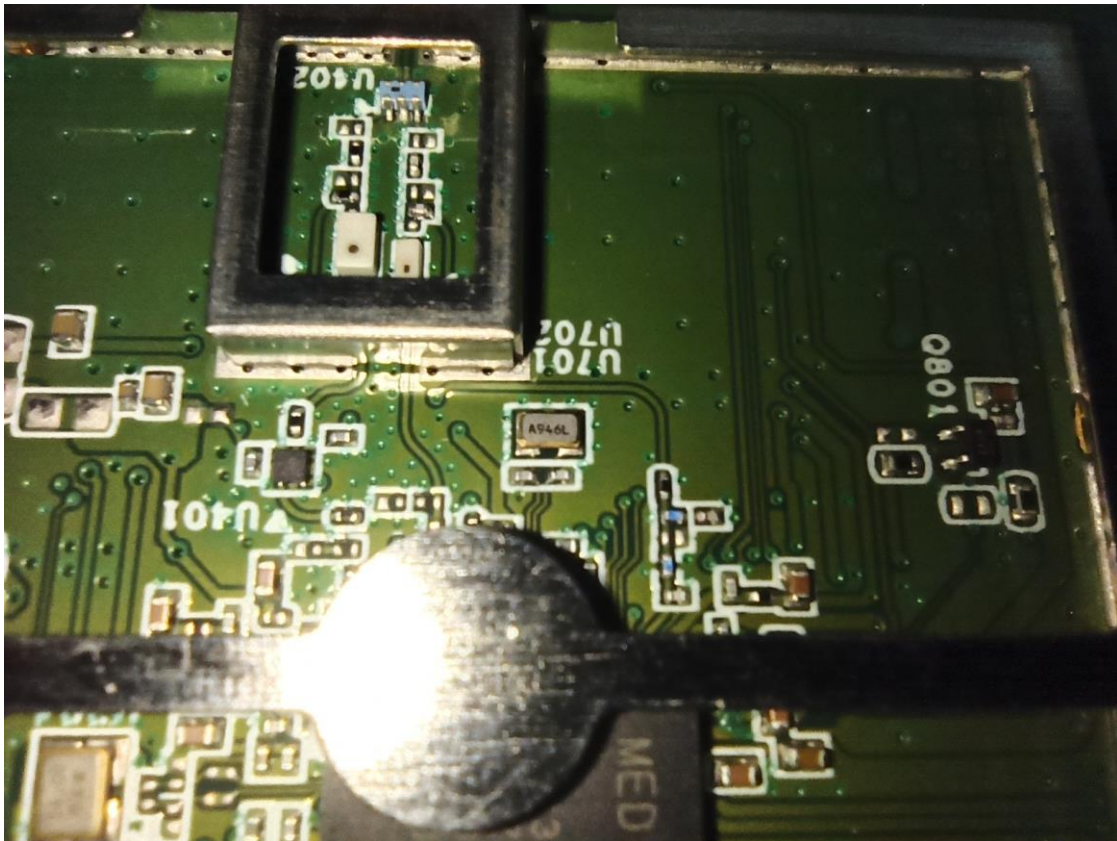

Antenna position

RF Chip

WLAN Ant  
For BLE,  
Wifi.2.4G&5G