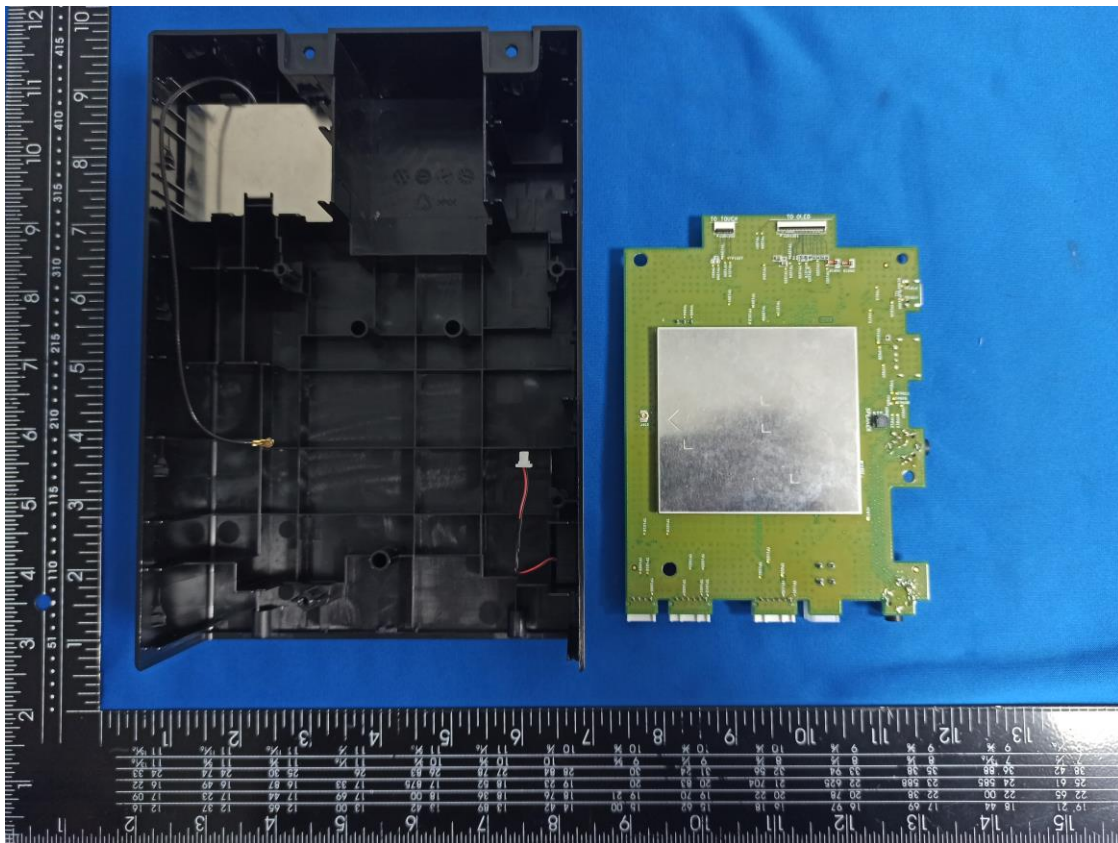

Antenna position

RF Chip

WLAN Ant  
For BLE,  
Wifi.2.4G&5G