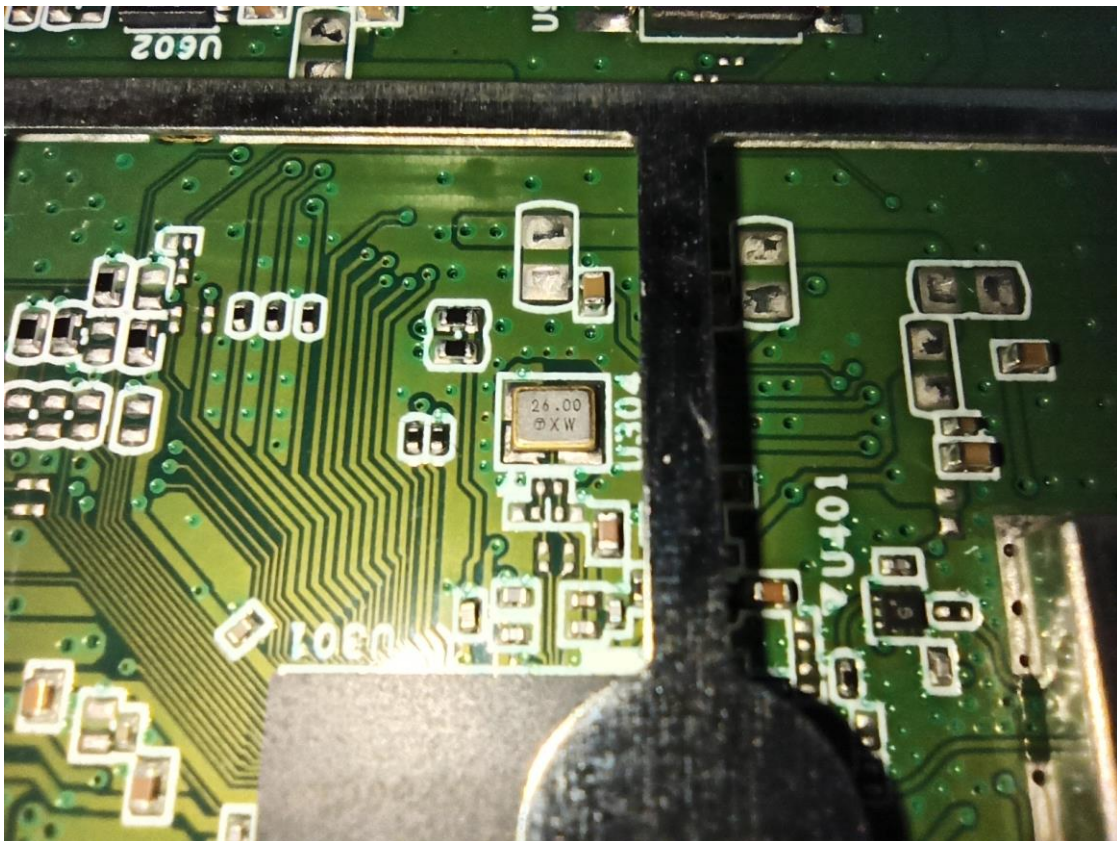

Antenna position

RF Chip

WLAN Ant  
For BLE,  
Wifi.2.4G&5G