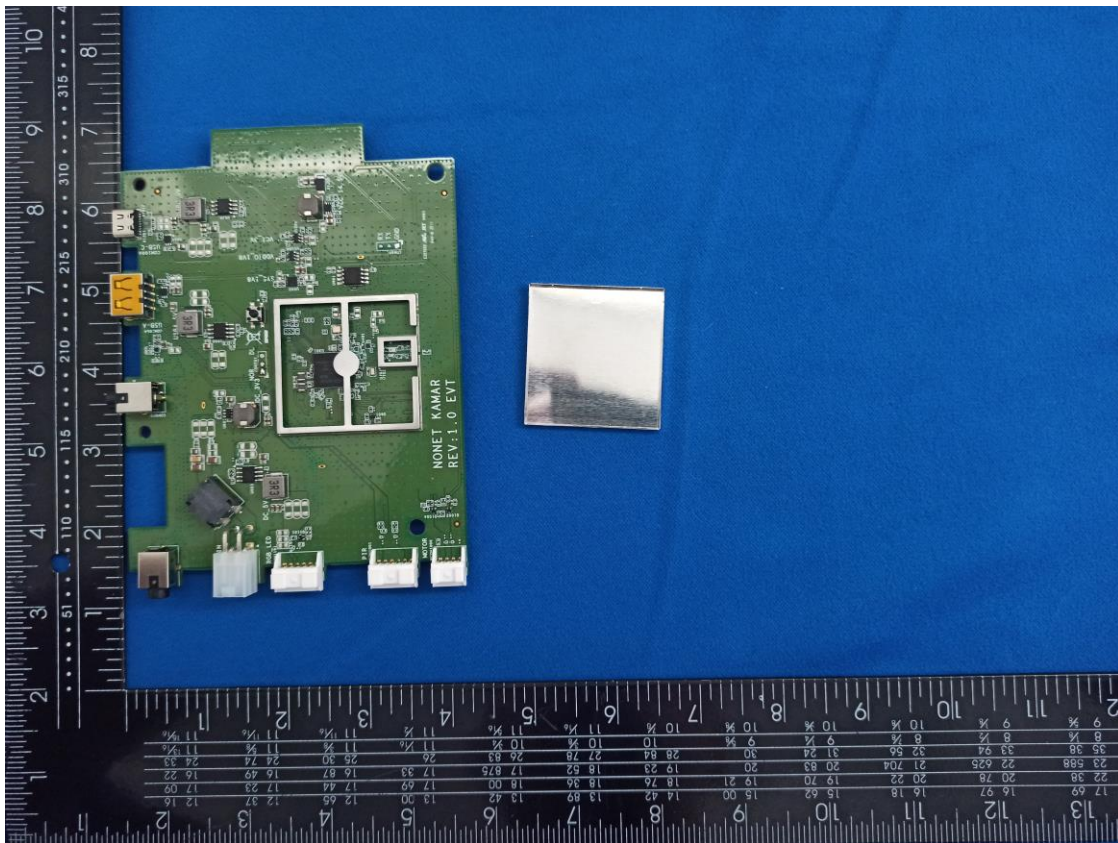

Antenna position

RF Chip

WLAN Ant  
For BLE,  
Wifi.2.4G&5G