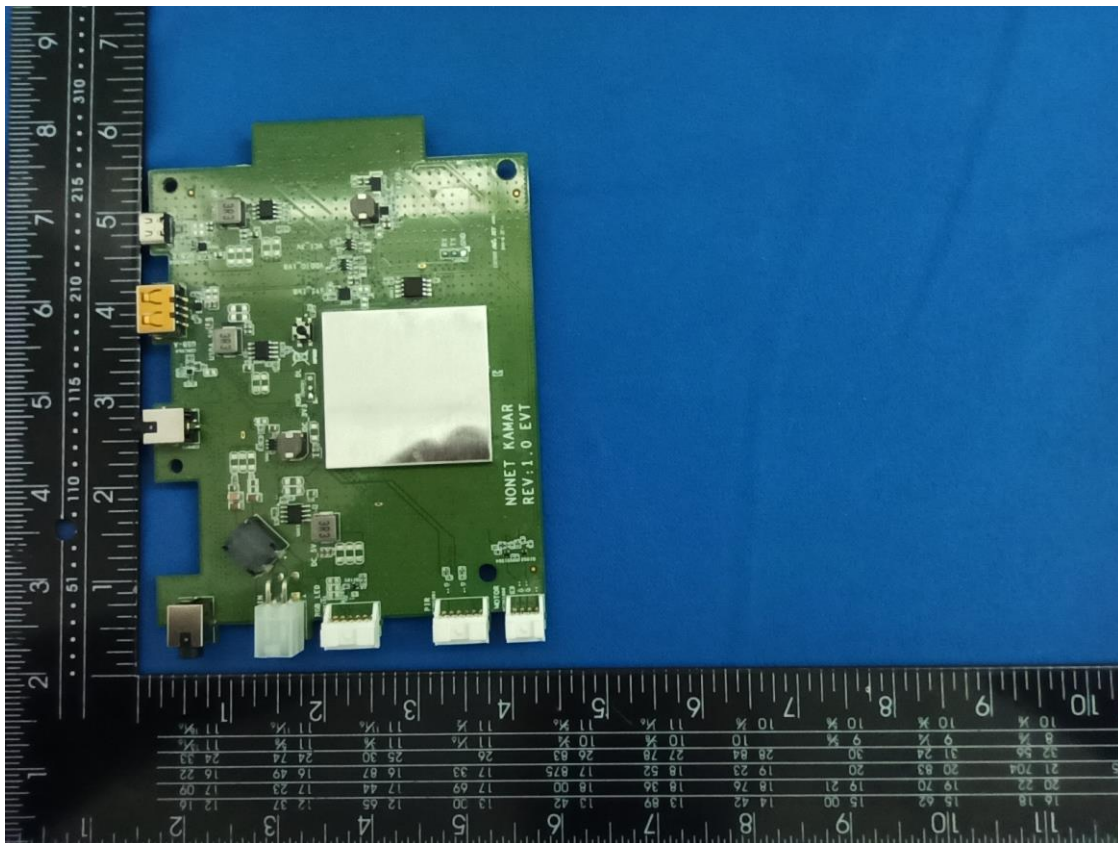

Antenna position

RF Chip

WLAN Ant  
For BLE,  
Wifi.2.4G&5G