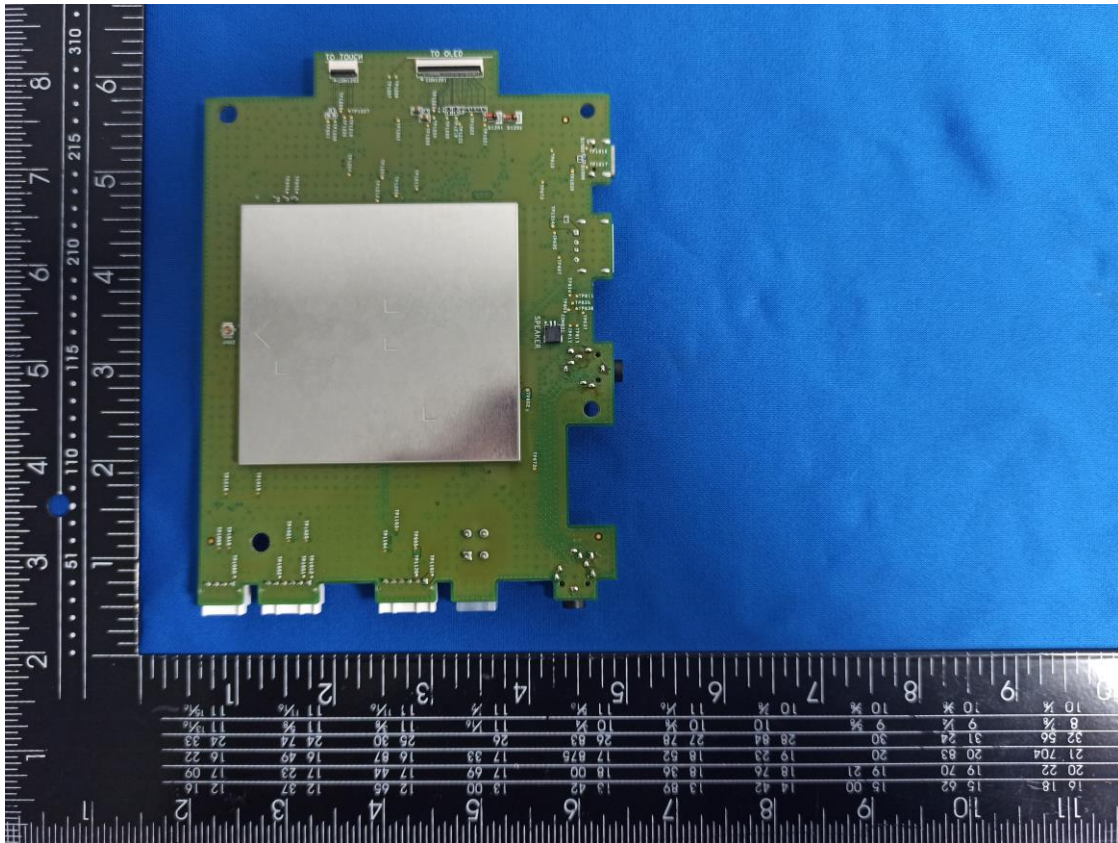

Antenna position

RF Chip

WLAN Ant  
For BLE,  
Wifi.2.4G&5G