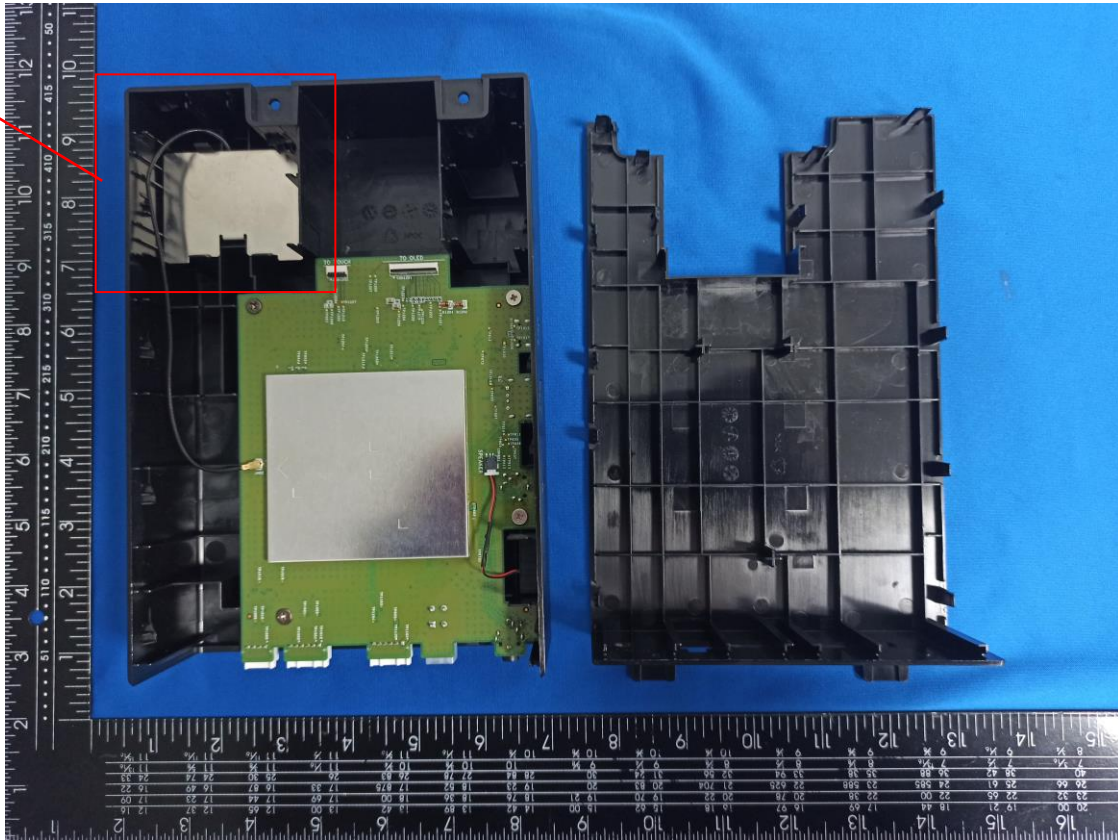

Antenna position

RF Chip

WLAN Ant  
For BLE,  
Wifi.2.4G&5G