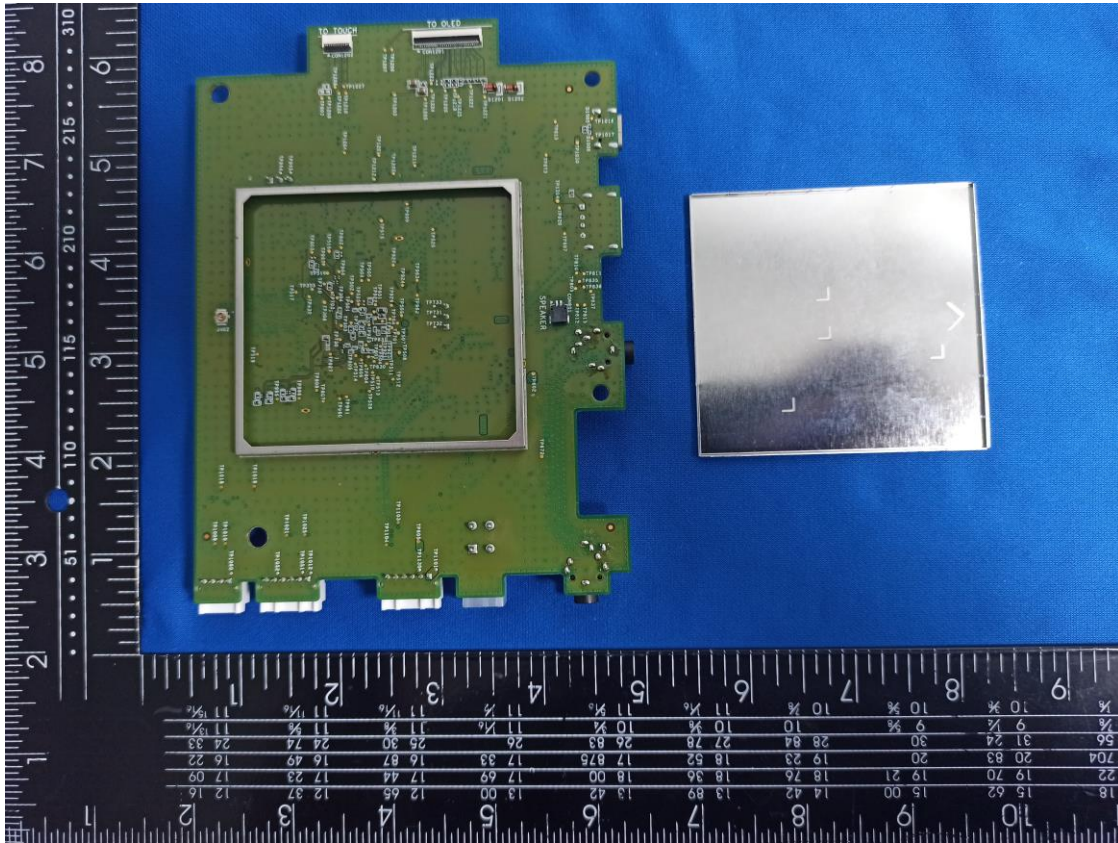

Antenna position

RF Chip

WLAN Ant  
For BLE,  
Wifi.2.4G&5G