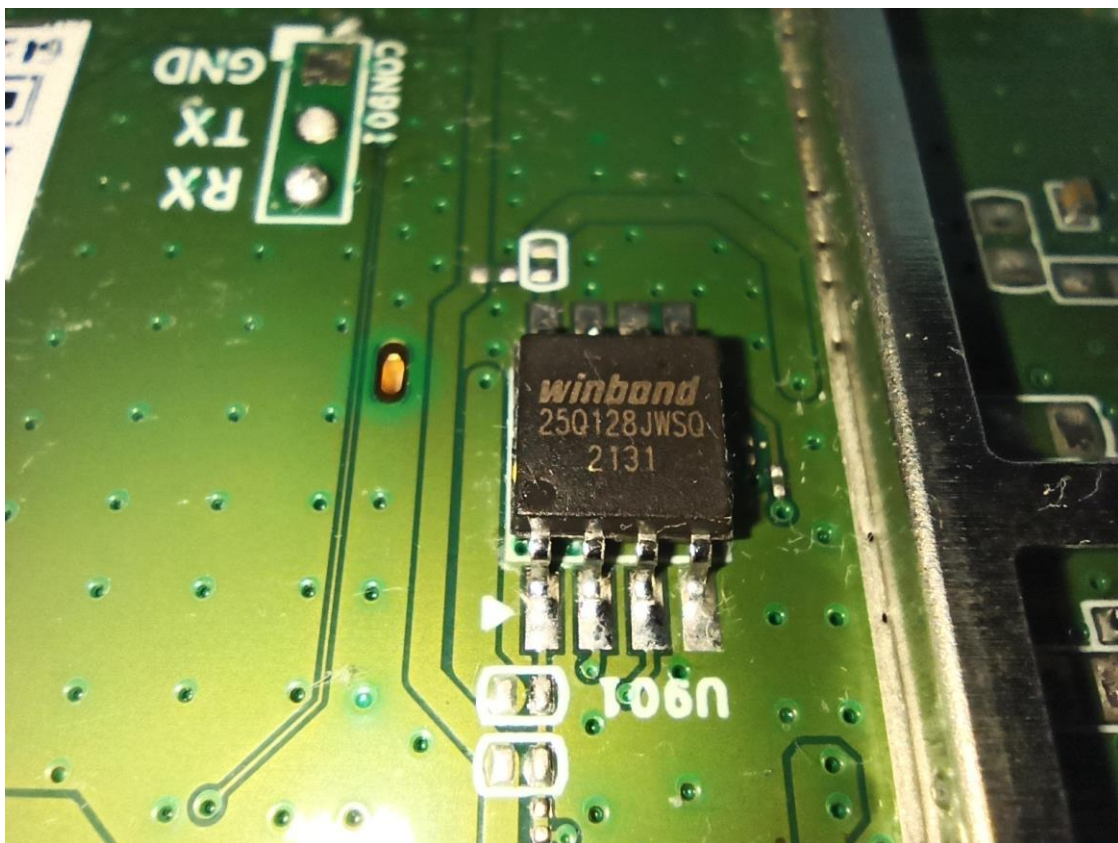

Antenna position

RF Chip

WLAN Ant  
For BLE,  
Wifi.2.4G&5G