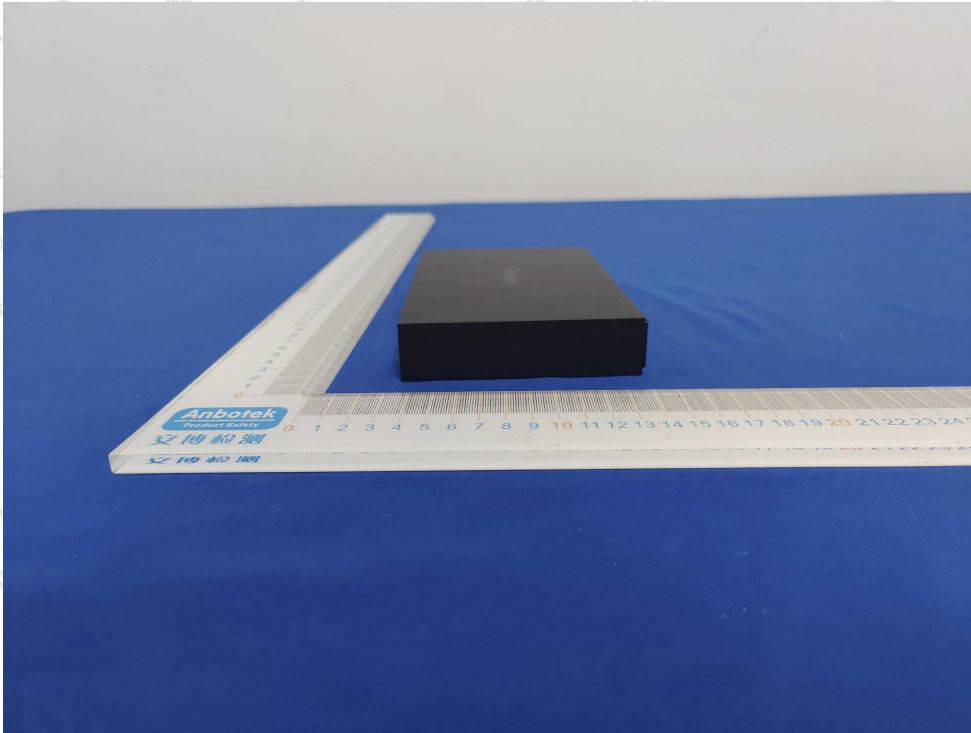

Shenzhen Anbotek Compliance Laboratory Limited

Address: 1/F., Building D, Sogood Science and Technology Park, Sanwei Community, Hangcheng Street, Bao'an District, Shenzhen, Guangdong, China.
Tel: (86) 0755-26066440 Fax: (86) 0755-26014772 Email: service@anbotek.com

Code: AB-RF-05-b

Hotline

400-003-0500

www.anbotek.com.cn