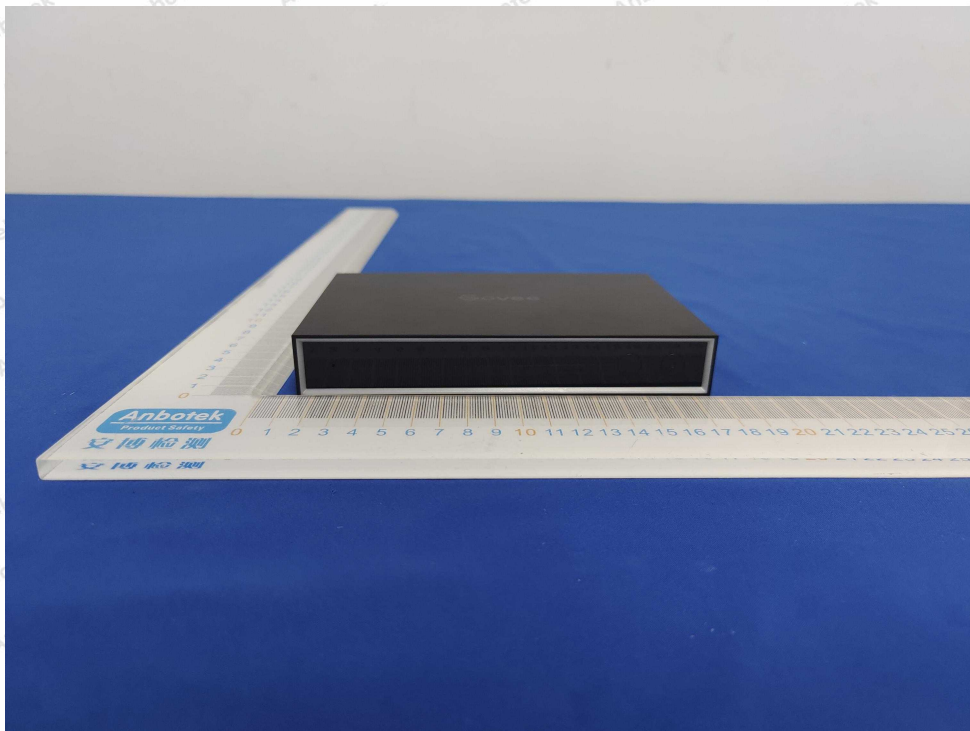

Code: AB-RF-05-b

Hotline

400-003-0500

www.anbotek.com.cn

Anbotek

Product Safety

Shenzhen Anbotek Compliance Laboratory Limited

Address: 1/F., Building D, Sogood Science and Technology Park, Sanwei Community, Hangcheng Street, Bao'an District, Shenzhen, Guangdong, China.
Tel: (86) 0755-26066440 Fax: (86) 0755-26014772 Email: service@anbotek.com