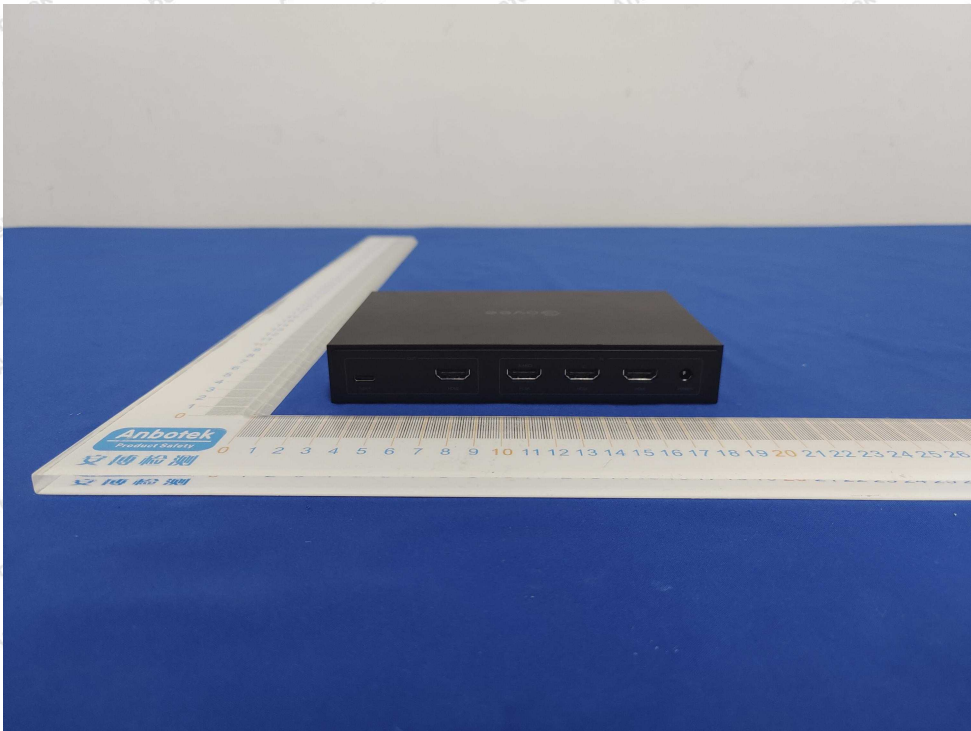

Shenzhen Anbotek Compliance Laboratory Limited

Address: 1/F., Building D, Sogood Science and Technology Park, Sanwei Community, Hangcheng Street, Bao'an District, Shenzhen, Guangdong, China.
Tel: (86) 0755-26066440 Fax: (86) 0755-26014772 Email: service@anbotek.com

Code: AB-RF-05-b

Hotline

400-003-0500

www.anbotek.com.cn