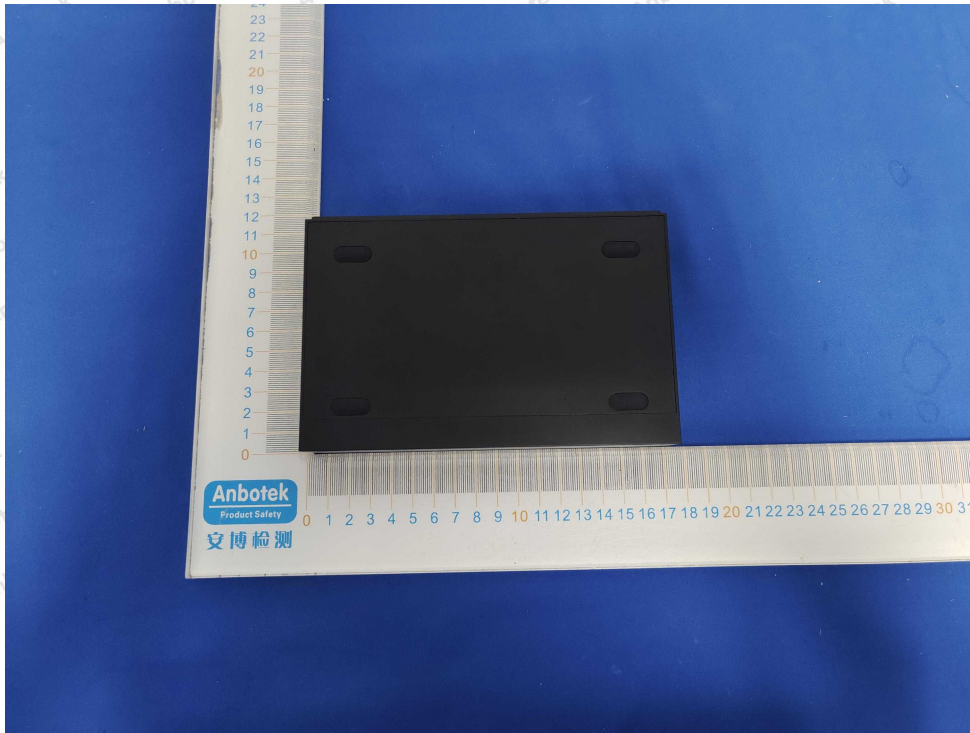

Code: AB-RF-05-b

Hotline

400-003-0500

www.anbotek.com.cn

Anbotek

Product Safety

Shenzhen Anbotek Compliance Laboratory Limited

Address: 1/F., Building D, Sogood Science and Technology Park, Sanwei Community, Hangcheng Street, Bao'an District, Shenzhen, Guangdong, China.
Tel: (86) 0755-26066440 Fax: (86) 0755-26014772 Email: service@anbotek.com