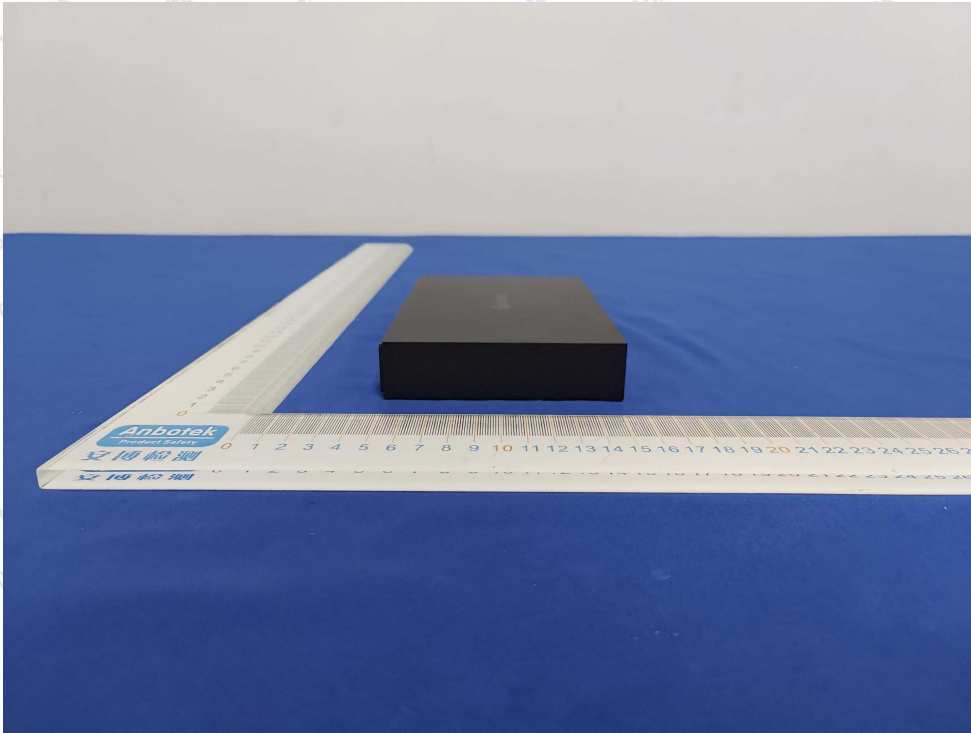

Code: AB-RF-05-b

Hotline

400-003-0500

www.anbotek.com.cn

Anbotek

Product Safety

Shenzhen Anbotek Compliance Laboratory Limited

Address: 1/F., Building D, Sogood Science and Technology Park, Sanwei Community, Hangcheng Street, Bao'an District, Shenzhen, Guangdong, China.
Tel: (86) 0755-26066440 Fax: (86) 0755-26014772 Email: service@anbotek.com