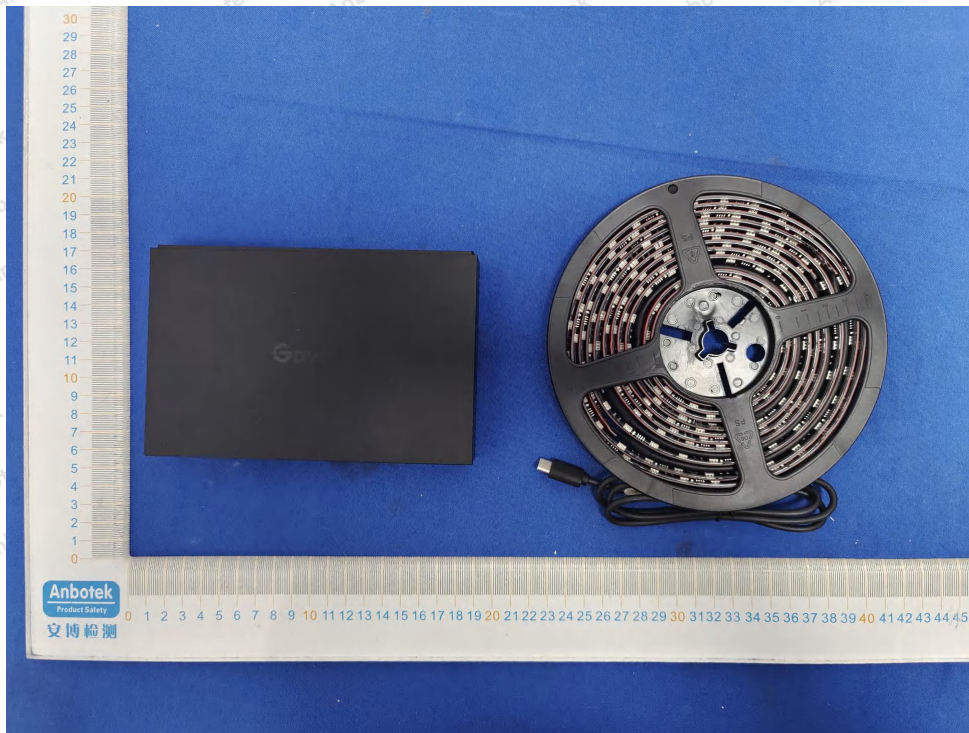

External Photograph Adapter: BI48G-120400-AdU

Shenzhen Anbotek Compliance Laboratory Limited

Address: 1/F., Building D, Sogood Science and Technology Park, Sanwei Community, Hangcheng Street, Bao'an District, Shenzhen, Guangdong, China.
Tel: (86) 0755-26066440 Fax: (86) 0755-26014772 Email: service@anbotek.com