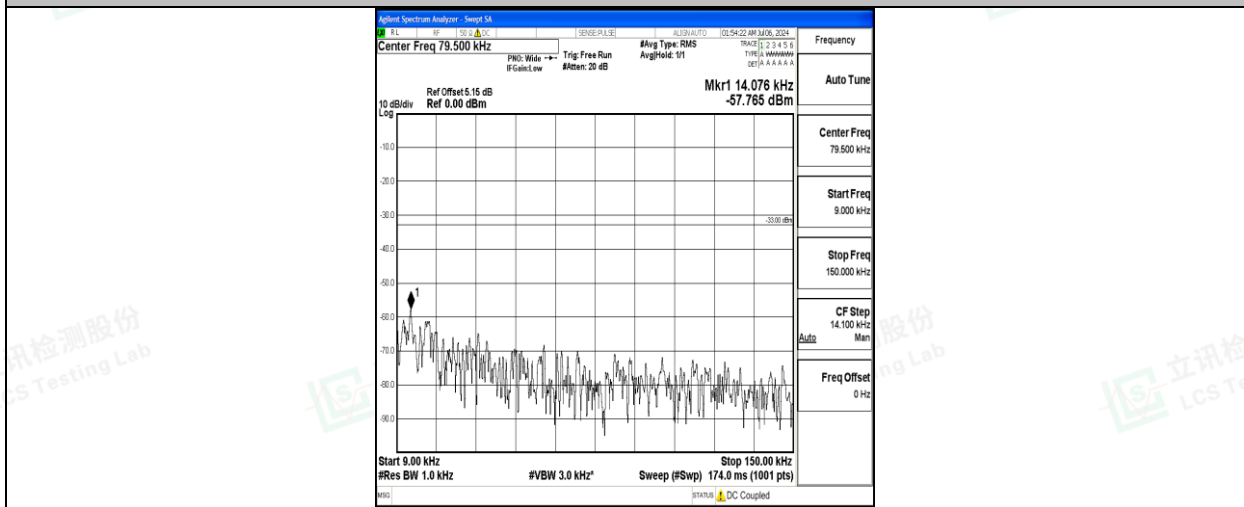

Band5_5MHz_QPSK_20625_1RB#0_30~1000_30~1000

Band5_5MHz_QPSK_20625_1RB#0_1000~3000_1000~3000

Band5_5MHz_QPSK_20625_1RB#0_3000~10000_3000~10000

Band5_5MHz_16QAM_20625_1RB#0_0.009~0.15_0.009~0.15

Band5_5MHz_16QAM_20625_1RB#0_0.15~30_0.15~30