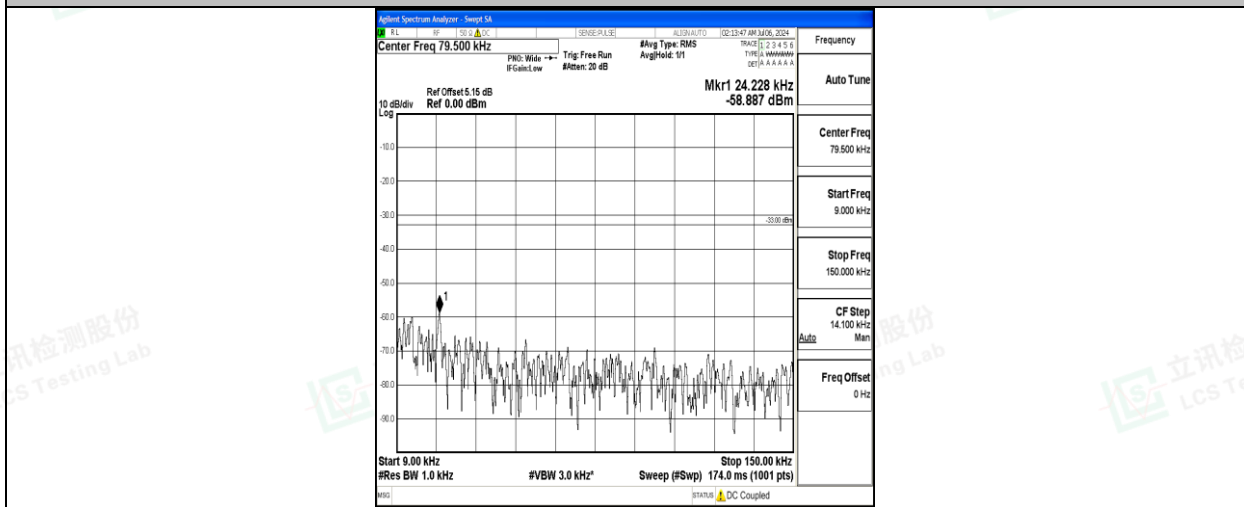

Band5_10MHz_16QAM_20450_1RB#0_30~1000_30~1000

Band5_10MHz_16QAM_20450_1RB#0_1000~3000_1000~3000

Band5_10MHz_16QAM_20450_1RB#0_3000~10000_3000~10000

Band5_10MHz_QPSK_20525_1RB#0_0.009~0.15_0.009~0.15

Band5_10MHz_QPSK_20525_1RB#0_0.15~30_0.15~30