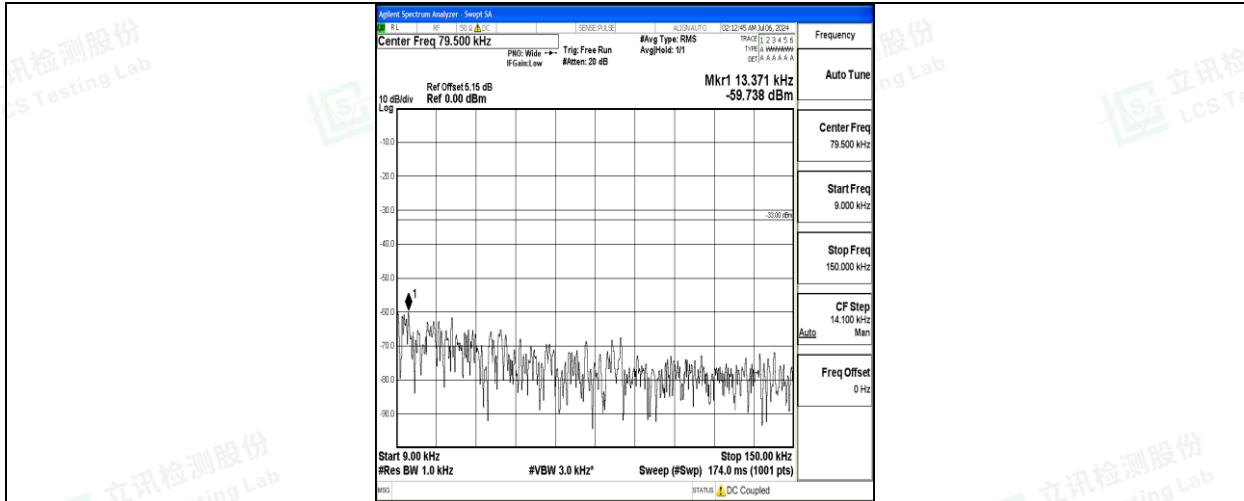

Band5_5MHz_16QAM_20625_1RB#0_30~1000_30~1000

Band5_5MHz_16QAM_20625_1RB#0_1000~3000_1000~3000

Band5_5MHz_16QAM_20625_1RB#0_3000~10000_3000~10000

Band5_10MHz_QPSK_20450_1RB#0_0.009~0.15_0.009~0.15

Band5_10MHz_QPSK_20450_1RB#0_0.15~30_0.15~30