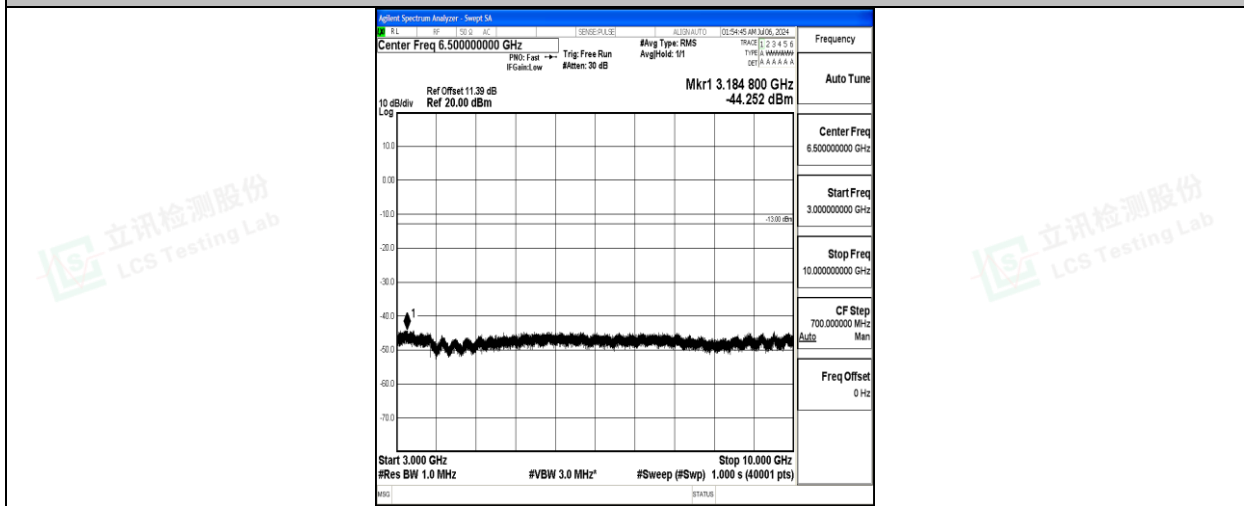

Band5_5MHz_16QAM_20625_1RB#0_1000~3000_1000~3000

Band5_5MHz_16QAM_20625_1RB#0_3000~10000_3000~10000