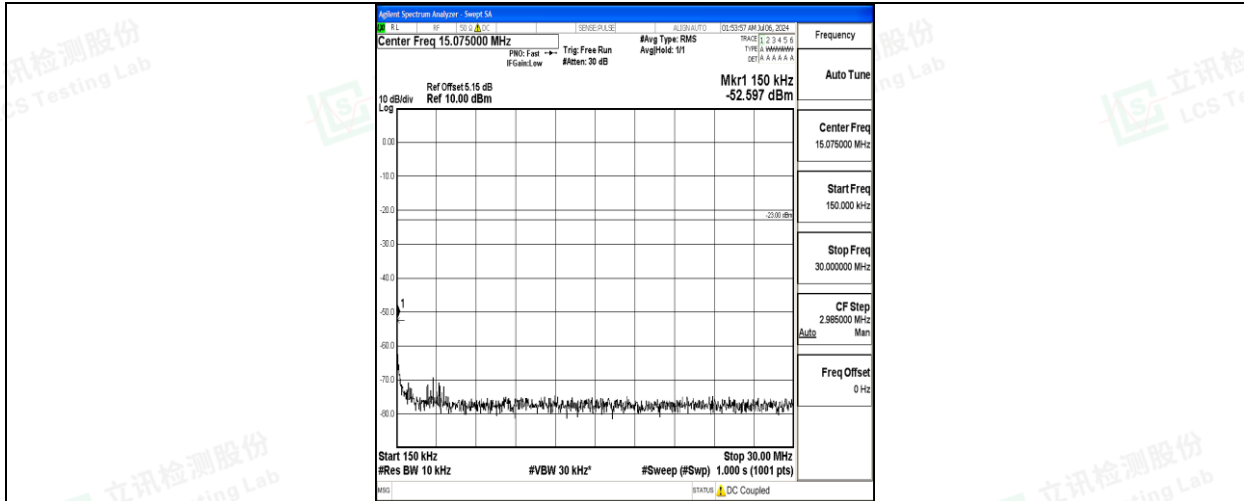

Band5_5MHz_16QAM_20525_1RB#0_30~1000_30~1000

Band5_5MHz_16QAM_20525_1RB#0_1000~3000_1000~3000

Band5_5MHz_16QAM_20525_1RB#0_3000~10000_3000~10000

Band5_5MHz_QPSK_20625_1RB#0_0.009~0.15_0.009~0.15

Band5_5MHz_QPSK_20625_1RB#0_0.15~30_0.15~30