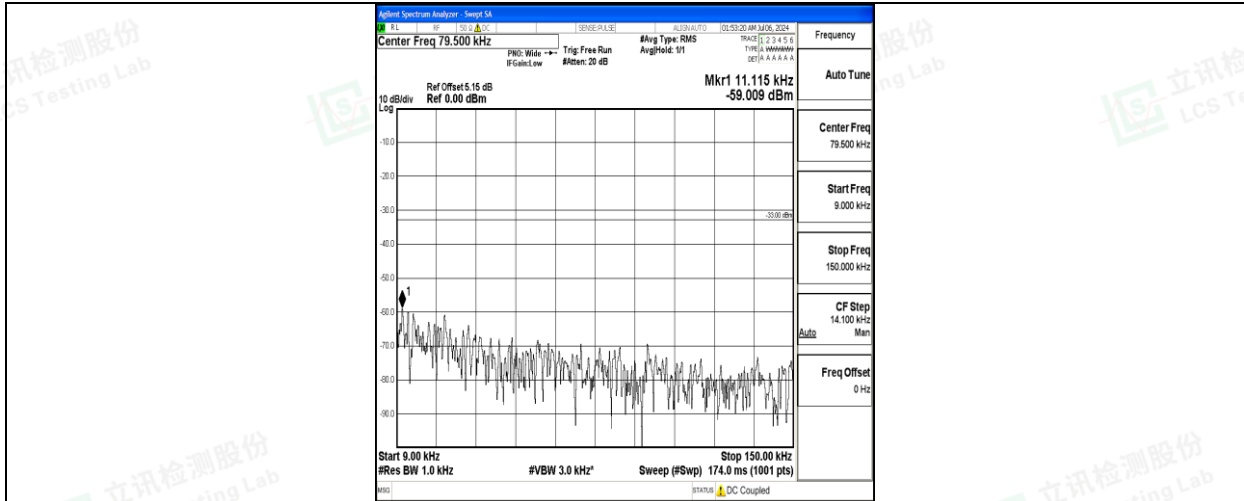

Band5_5MHz_QPSK_20525_1RB#0_30~1000_30~1000

Band5_5MHz_QPSK_20525_1RB#0_1000~3000_1000~3000

Band5_5MHz_QPSK_20525_1RB#0_3000~10000_3000~10000

Band5_5MHz_16QAM_20525_1RB#0_0.009~0.15_0.009~0.15

Band5_5MHz_16QAM_20525_1RB#0_0.15~30_0.15~30