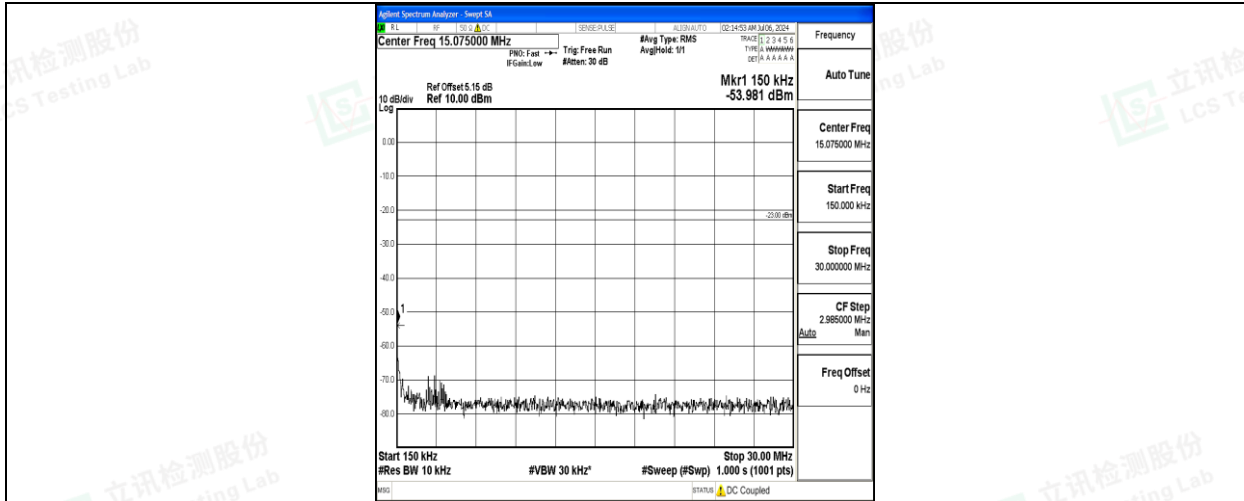

Band5_10MHz_16QAM_20525_1RB#0_30~1000_30~1000

Band5_10MHz_16QAM_20525_1RB#0_1000~3000_1000~3000

Band5_10MHz_16QAM_20525_1RB#0_3000~10000_3000~10000

Band5_10MHz_QPSK_20600_1RB#0_0.009~0.15_0.009~0.15

Band5_10MHz_QPSK_20600_1RB#0_0.15~30_0.15~30