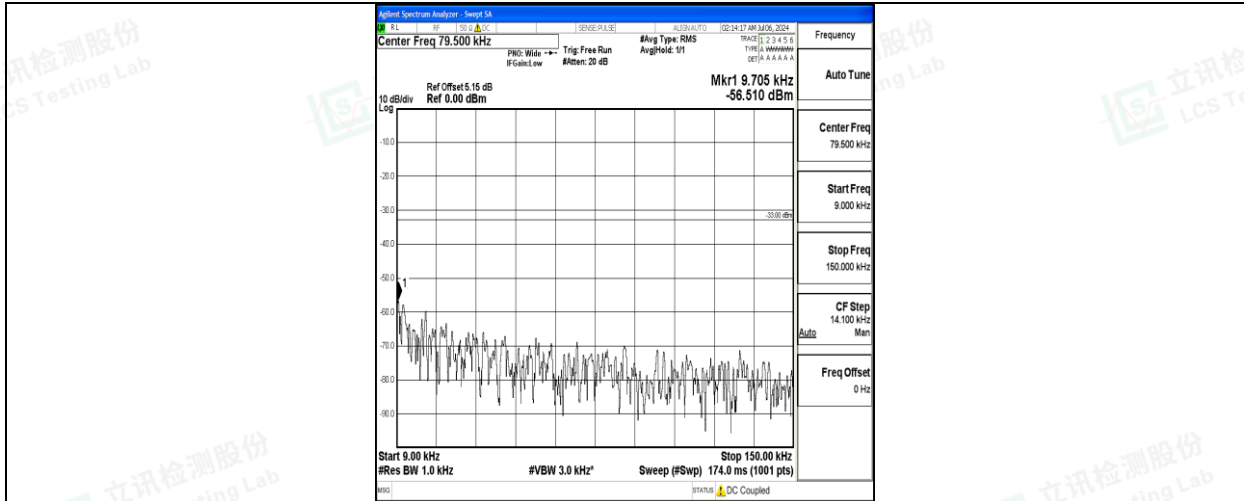

Band5_10MHz_QPSK_20525_1RB#0_30~1000_30~1000

Band5_10MHz_QPSK_20525_1RB#0_1000~3000_1000~3000

Band5_10MHz_QPSK_20525_1RB#0_3000~10000_3000~10000

Band5_10MHz_16QAM_20525_1RB#0_0.009~0.15_0.009~0.15

Band5_10MHz_16QAM_20525_1RB#0_0.15~30_0.15~30