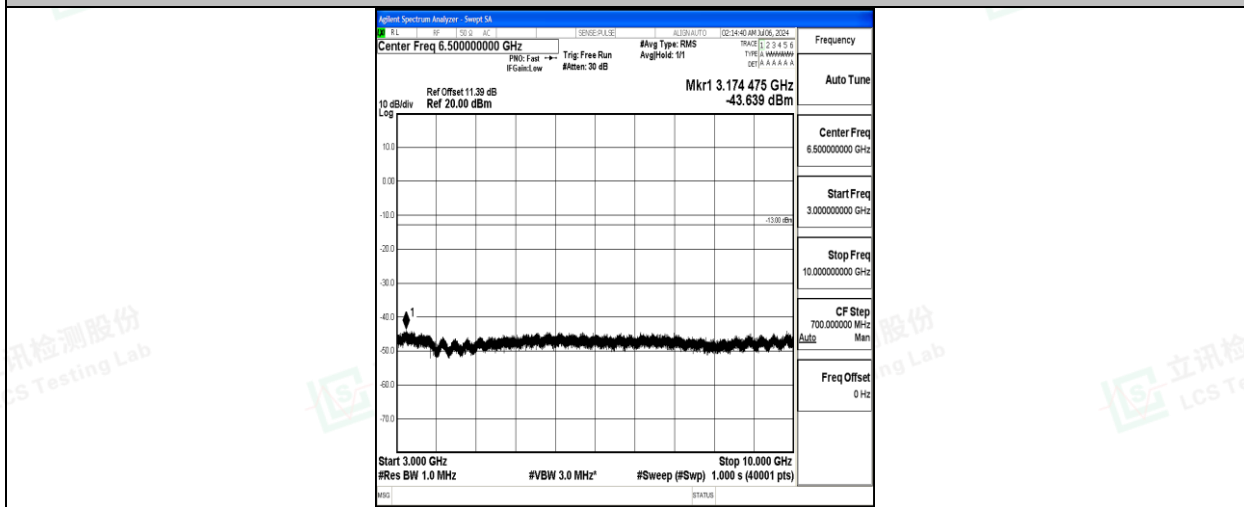

Band5_10MHz_16QAM_20525_1RB#0_1000~3000_1000~3000

Band5_10MHz_16QAM_20525_1RB#0_3000~10000_3000~10000