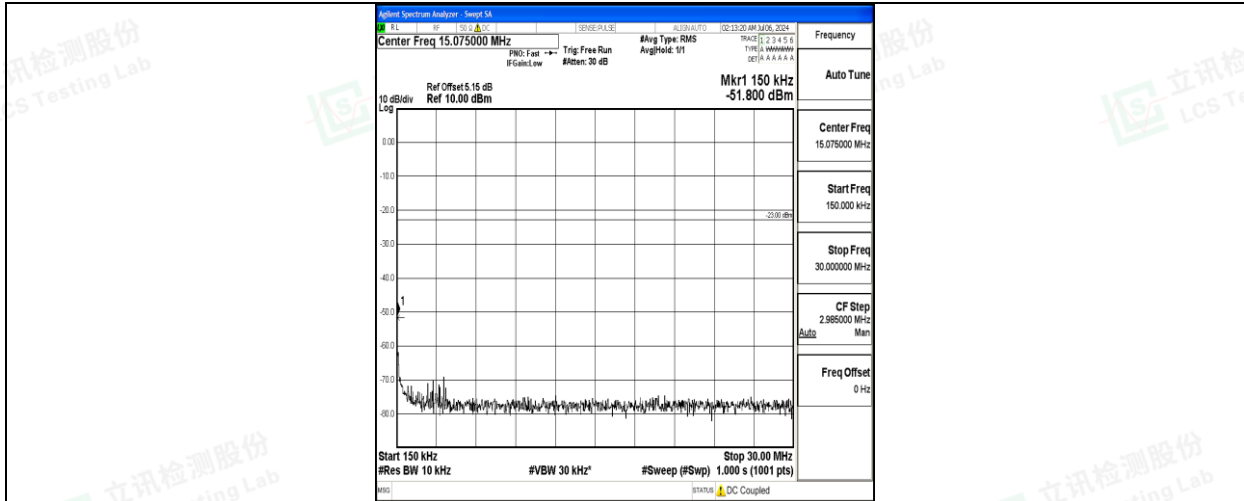

Band5_10MHz_QPSK_20450_1RB#0_30~1000_30~1000

Band5_10MHz_QPSK_20450_1RB#0_1000~3000_1000~3000

Band5_10MHz_QPSK_20450_1RB#0_3000~10000_3000~10000

Band5_10MHz_16QAM_20450_1RB#0_0.009~0.15_0.009~0.15

Band5_10MHz_16QAM_20450_1RB#0_0.15~30_0.15~30