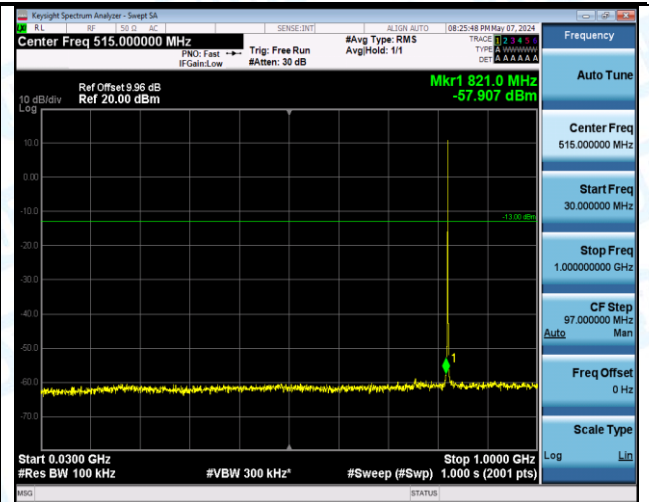

Band5_1.4MHz_QPSK_20407_1RB#5_3000-10000_3000-10000