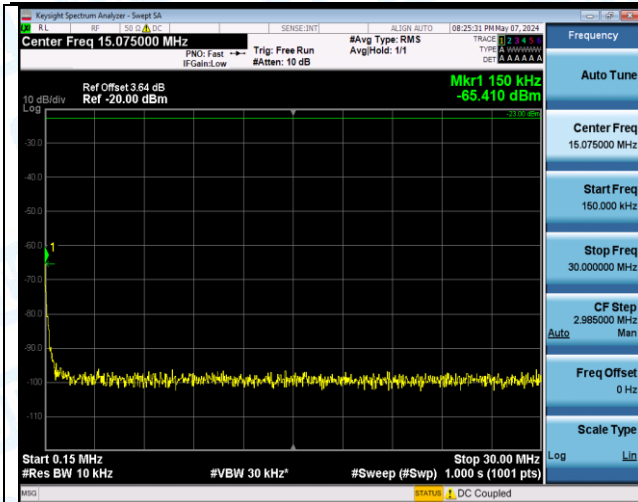

Band5_1.4MHz_QPSK_20407_1RB#5_1000-3000_1000-3000