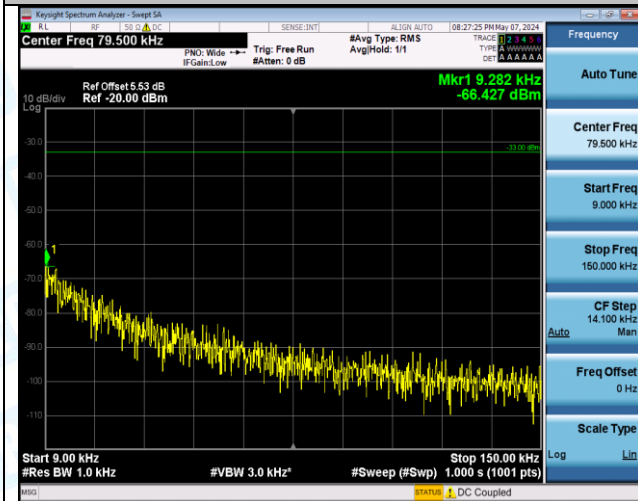

Test Graphs

Band5\_1.4MHz\_QPSK\_20407\_1RB#5\_1000-3000\_1000-3000

Band5\_1.4MHz\_QPSK\_20407\_1RB#5\_3000-10000\_3000-10000

Band5\_1.4MHz\_QPSK\_20407\_6RB#0\_0.009-0.15\_0.009-0.15

Band5\_1.4MHz\_QPSK\_20407\_6RB#0\_0.15-30\_0.15-30