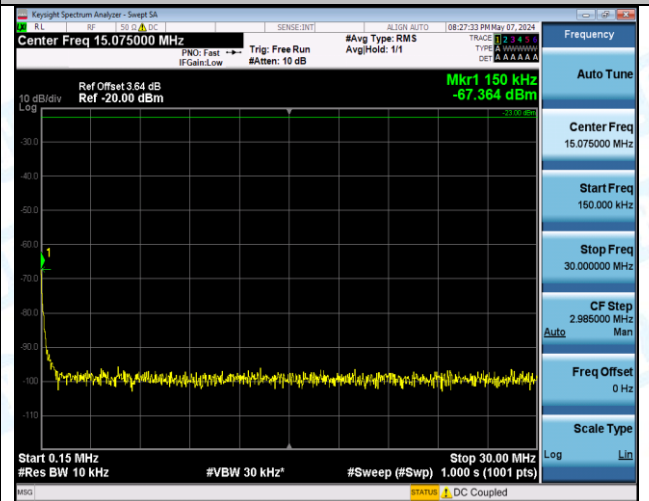

Band5_1.4MHz_QPSK_20407_6RB#0_0.15-30_0.15-30

Band5_1.4MHz_QPSK_20407_6RB#0_1000-3000_1000-3000