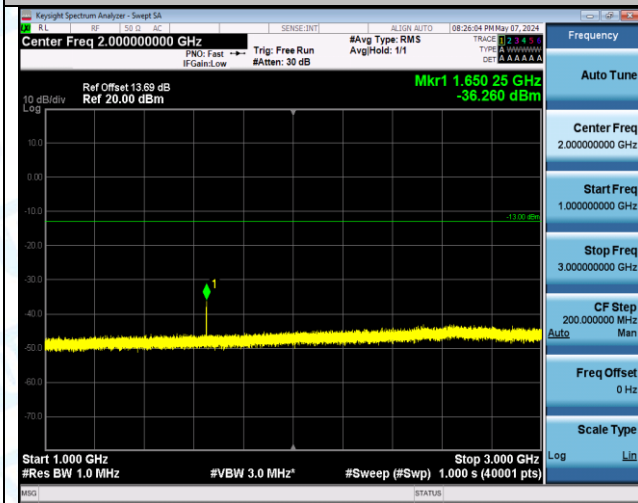

Test Graphs

Band5\_1.4MHz\_QPSK\_20407\_1RB#5\_1000-3000\_1000-3000

Band5\_1.4MHz\_QPSK\_20407\_1RB#5\_3000-10000\_3000-10000

Band5\_1.4MHz\_QPSK\_20407\_6RB#0\_0.009-0.15\_0.009-0.15

Band5\_1.4MHz\_QPSK\_20407\_6RB#0\_0.15-30\_0.15-30