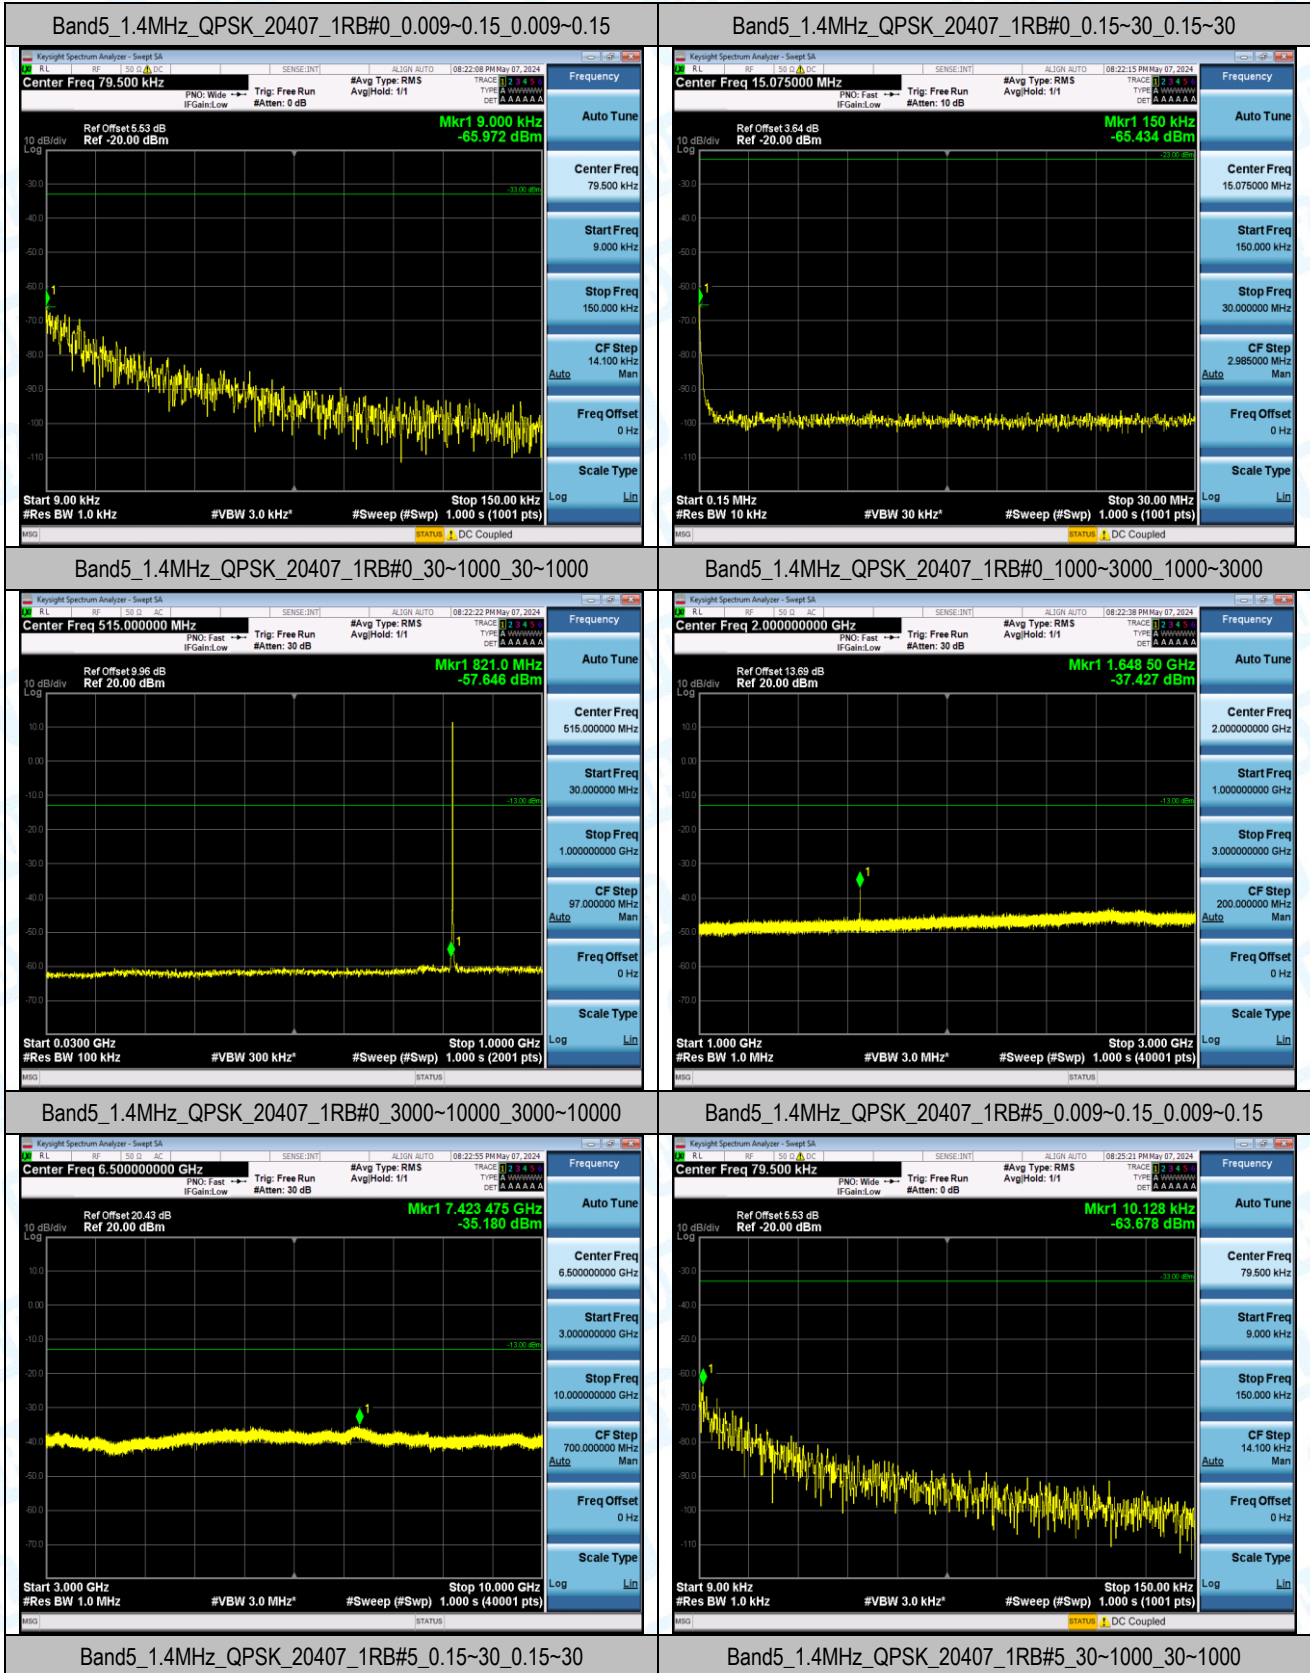

Test Graphs