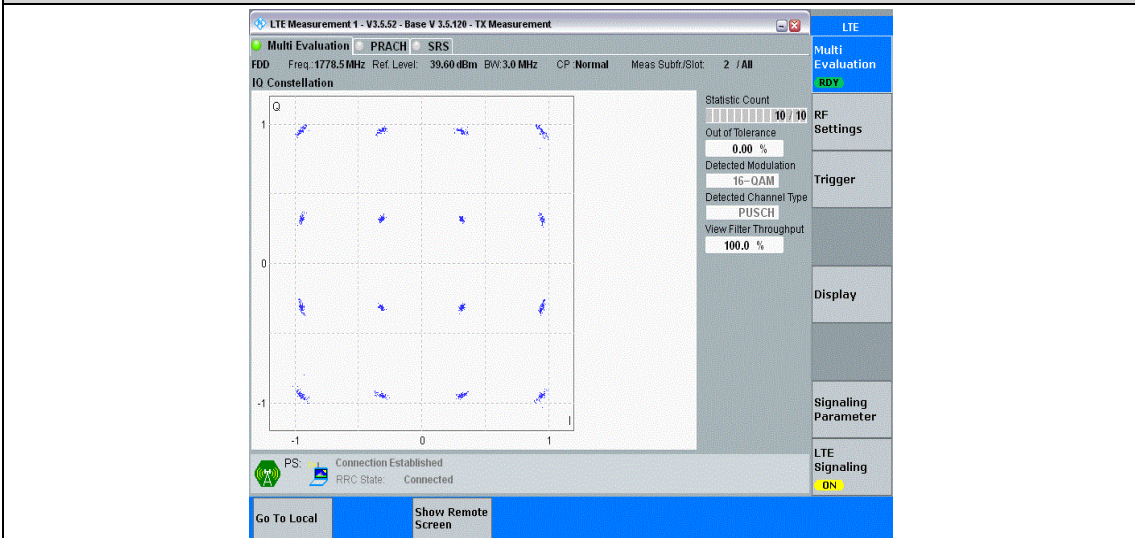

Band66-3MHz-16QAM-132657-15RB#0

Band66-5MHz-QPSK-131997-25RB#0