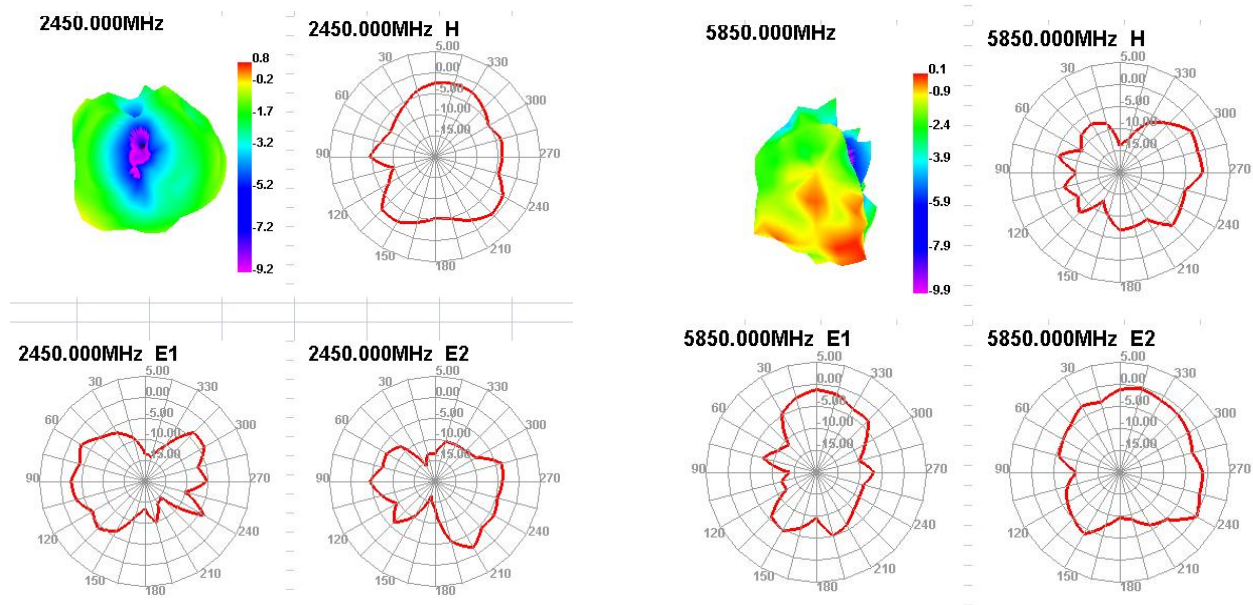

2. Test Result

2.2 WIFI AUX Antenna Gain/Efficiency/3D DATA

Frequency(MHz)	Efficiency (%)	Average Gain(dB)	Peak GAIN (dBi)
2400	34.06	-4.68	-0.64
2410	34.29	-4.65	-0.6
2420	35.23	-4.53	-0.32
2430	36.96	-4.32	0.02
2440	35.21	-4.53	0.01
2450	38.27	-4.17	0.5
2460	32.34	-4.9	-0.21
2470	35.3	-4.52	-0.02
2480	34.23	-4.66	-0.44
2490	36.74	-4.35	-0.49
2500	33	-4.82	-1.09
5150	30.62	-5.14	-0.59
5350	30.32	-5.18	0.49
5550	32.96	-4.82	0.56
5750	31.28	-5.05	-0.05
5850	29.56	-5.29	0.13

2. Test Result

2.2 WIFI MAIN Antenna Gain/Efficiency/3D DATA