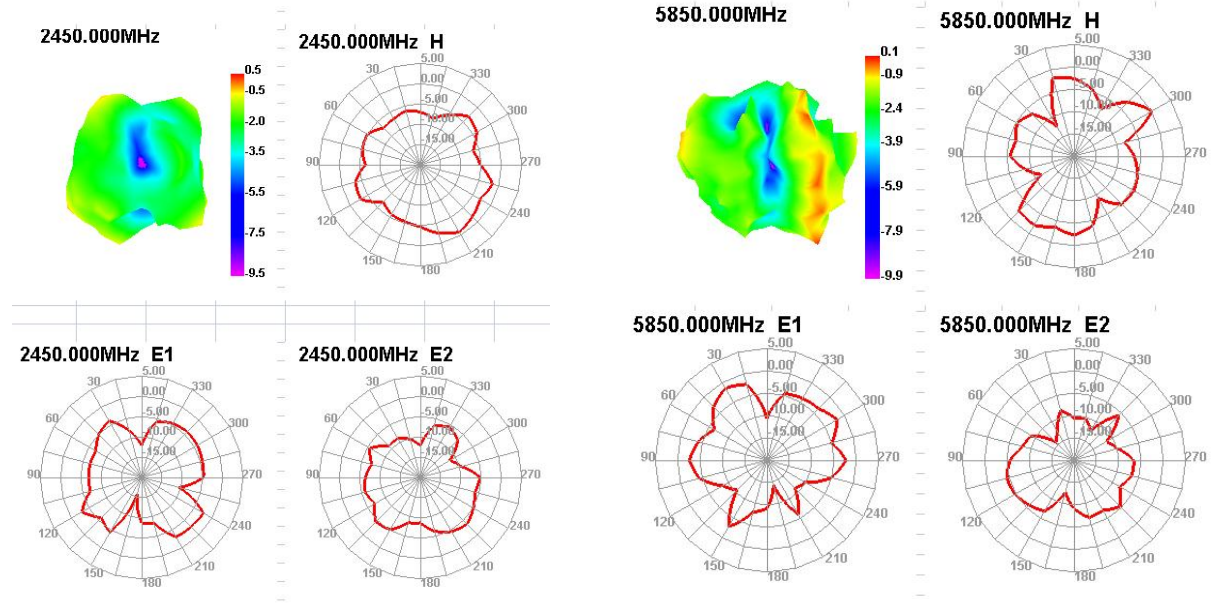

2. Test Result

2.1 WIFI AUX Antenna VSWR/S11

2. Test Result

2.2 WIFI MAIN Antenna Gain/Efficiency/3D DATA

Frequency(MHz)	Efficiency (%)	AverageGAIN(dB)	Peak GAIN (dBi)
2400	30.01	-5.23	0.51
2410	31.99	-4.95	1.04
2420	31.1	-5.07	-0.51
2430	33.54	-4.74	1.09
2440	31.86	-4.97	0.32
2450	33.37	-4.77	0.84
2460	32.63	-4.86	0.84
2470	32.73	-4.85	0.98
2480	33.94	-4.69	1.26
2490	34.54	-4.62	1.17
2500	33.67	-4.73	1.13
5150	37.8	-4.23	0.97
5350	36.82	-4.34	1.93
5550	41.95	-3.77	2.66
5750	35.31	-4.52	1.09
5850	34.77	-4.59	0.09

2. Test Result

2.2 WIFI AUX Antenna Gain/Efficiency/3D DATA

Frequency(MHz)	Efficiency (%)	Average Gain(dB)	Peak GAIN (dBi)
2400	34.06	-4.68	-0.64
2410	34.29	-4.65	-0.6
2420	35.23	-4.53	-0.32
2430	36.96	-4.32	0.02
2440	35.21	-4.53	0.01
2450	38.27	-4.17	0.5
2460	32.34	-4.9	-0.21
2470	35.3	-4.52	-0.02
2480	34.23	-4.66	-0.44
2490	36.74	-4.35	-0.49
2500	33	-4.82	-1.09
5150	30.62	-5.14	-0.59
5350	30.32	-5.18	0.49
5550	32.96	-4.82	0.56
5750	31.28	-5.05	-0.05
5850	29.56	-5.29	0.13

2. Test Result

2.2 WIFI MAIN Antenna Gain/Efficiency/3D DATA

2. Test Result

2.2 WIFI AUX Antenna Gain/Efficiency/3D DATA

2. Test Result

2.3 WIFI throughput test

2.4G throughput test -10 m download

2.4G throughput test -10 m upload

5G throughput test -10 m upload

3. Dimension

Length 92mm and Width 9mm

4. Conclusions

Thank you