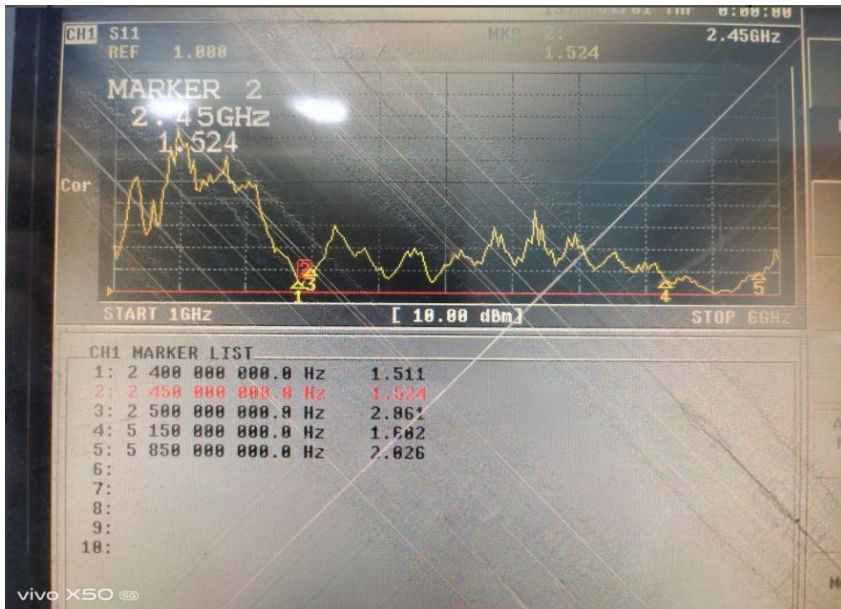

Approved by :

Purpose

This report is to measure the performance of SLK for Master Antenna on 卓创. All measure data are showed below.

Content

1. Product Overview

2. Test Result

2.1 WIFI MAIN/AUX Antenna VSWR

2.2 WIFI MAIN/AUX Antenna Gain/Efficiency/3D

DATA

2.3 WIFI throughput test

3. Conclusions

1. Product Overview

WIFI分集天线

WIFI主天线

2. Test Result

2.1 WIFI MAIN Antenna VSWR/S11

2. Test Result

2.1 WIFI AUX Antenna VSWR/S11

2. Test Result

2.2 WIFI MAIN Antenna Gain/Efficiency/3D DATA

Frequency(MHz)	Efficiency (%)	AverageGAIN(dB)	Peak GAIN (dBi)
2400	30.01	-5.23	0.51
2410	31.99	-4.95	1.04
2420	31.1	-5.07	-0.51
2430	33.54	-4.74	1.09
2440	31.86	-4.97	0.32
2450	33.37	-4.77	0.84
2460	32.63	-4.86	0.84
2470	32.73	-4.85	0.98
2480	33.94	-4.69	1.26
2490	34.54	-4.62	1.17
2500	33.67	-4.73	1.13
5150	37.8	-4.23	0.97
5350	36.82	-4.34	1.93
5550	41.95	-3.77	2.66
5750	35.31	-4.52	1.09
5850	34.77	-4.59	0.09