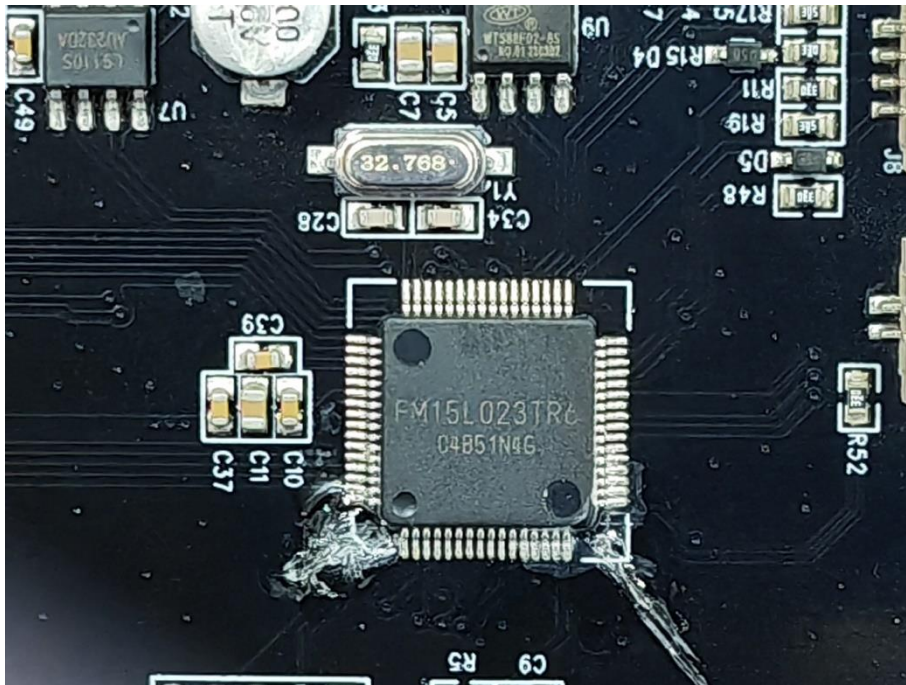

Appendix - Internal Photographs of EUT Constructional Details
FCC ID: 2A72DOM-UARKMINI
Model: UARK MINI

Photo 1

Photo 2

Photo 3

Photo 4

Photo 5

Photo 6

Photo 7