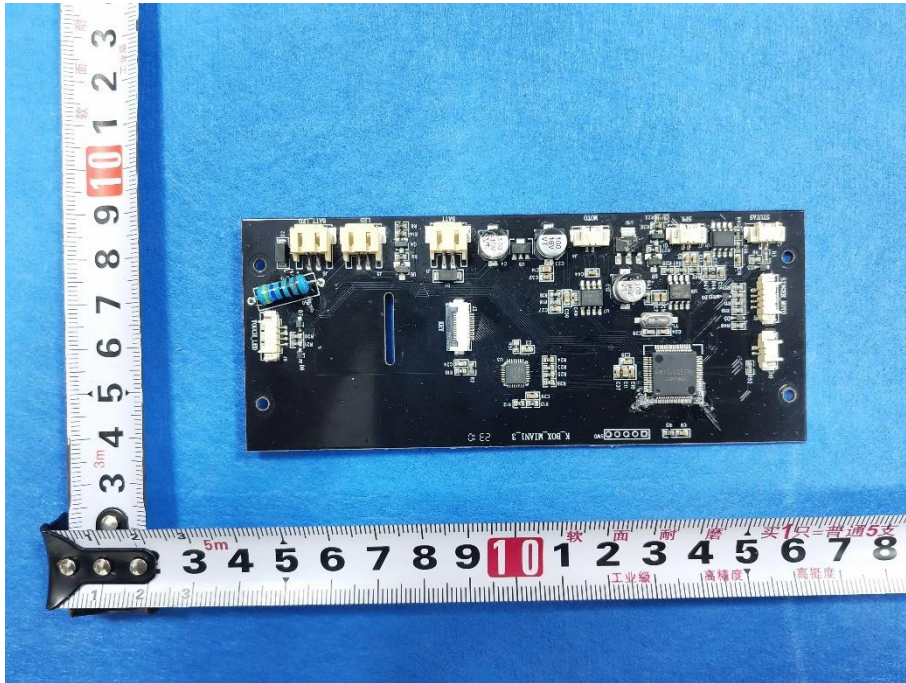

Appendix - Internal Photographs of EUT Constructional Details
FCC ID: 2A72DOM-UARKMINI
Model: UARK MINI

Photo 1

Photo 2

Photo 3

Photo 4

Photo 5

Photo 6

Photo 7

Photo 8

Photo 9

Photo 1

Photo 2

Photo 3

Photo 4

Photo 14