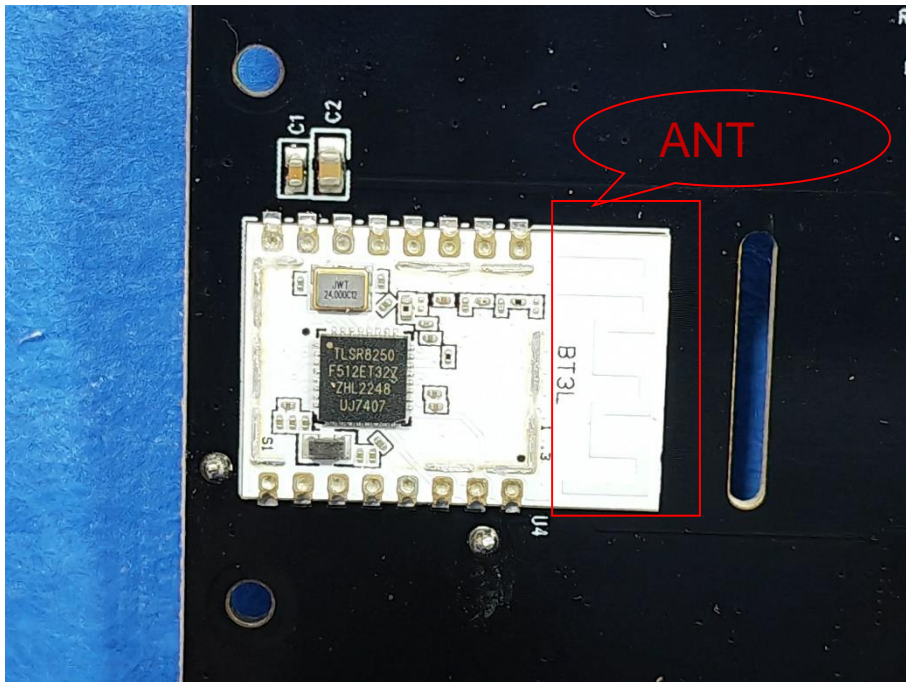

Appendix - Internal Photographs of EUT Constructional Details
FCC ID: 2A72DOM-UARKMINI
Model: UARK MINI

Photo 1

Photo 2

Photo 3

Photo 4

Photo 5

Photo 6

Photo 7

Photo 8

Photo 9

Photo 1

Photo 2

Photo 3

Photo 4

Photo 14