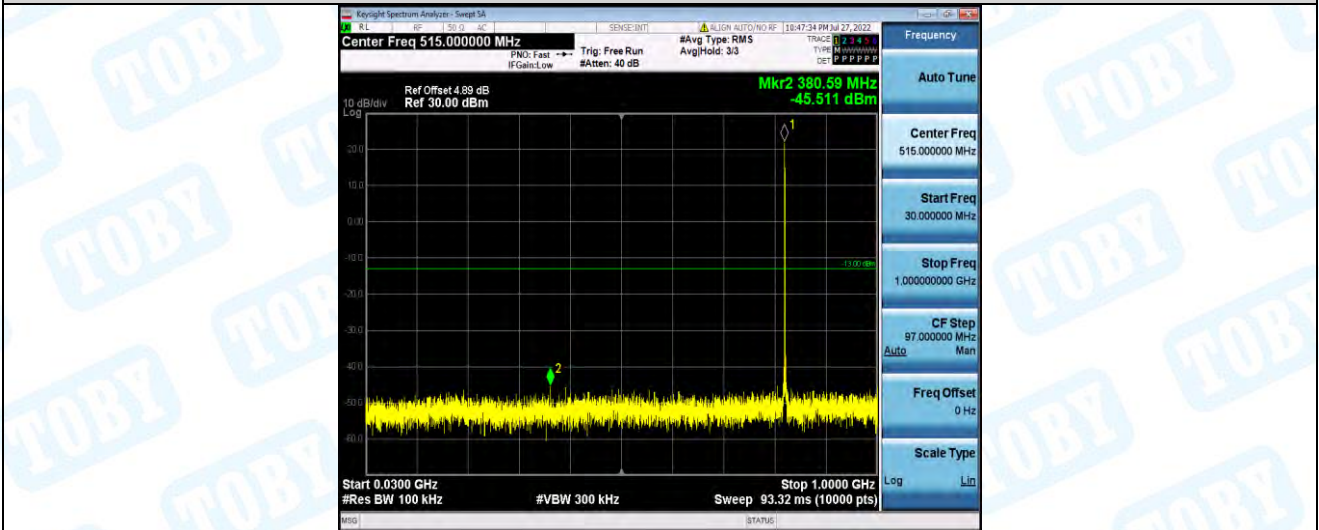

Band5-1.4MHz-QPSK-20407-1RB#0-Range1:30~1000MHz