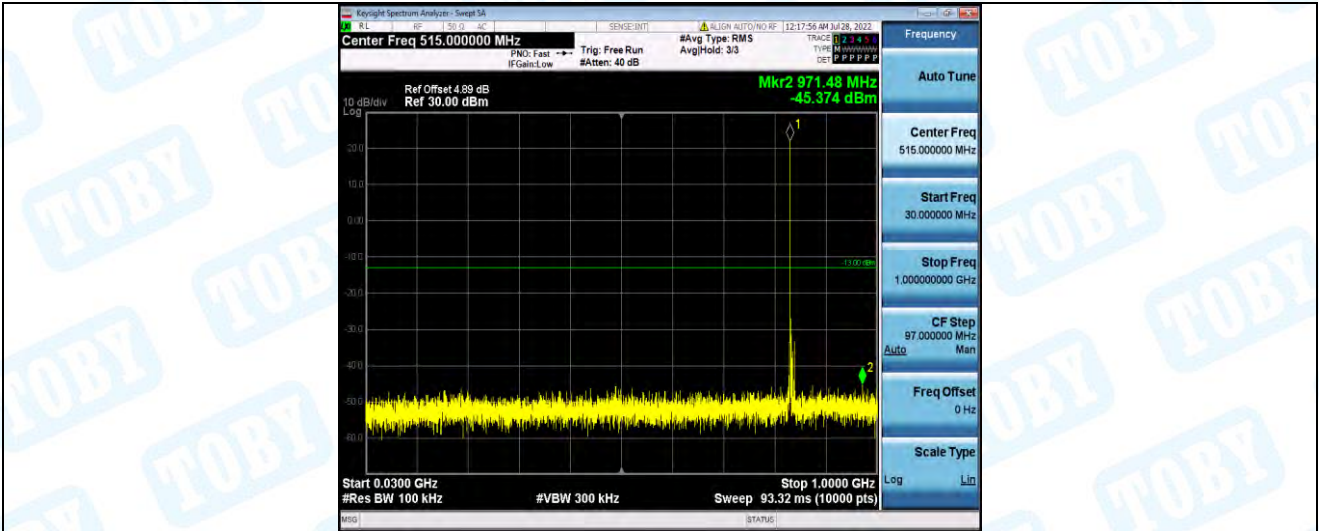

Band5-5MHz-16QAM-20525-1RB#0-Range1:30~1000MHz