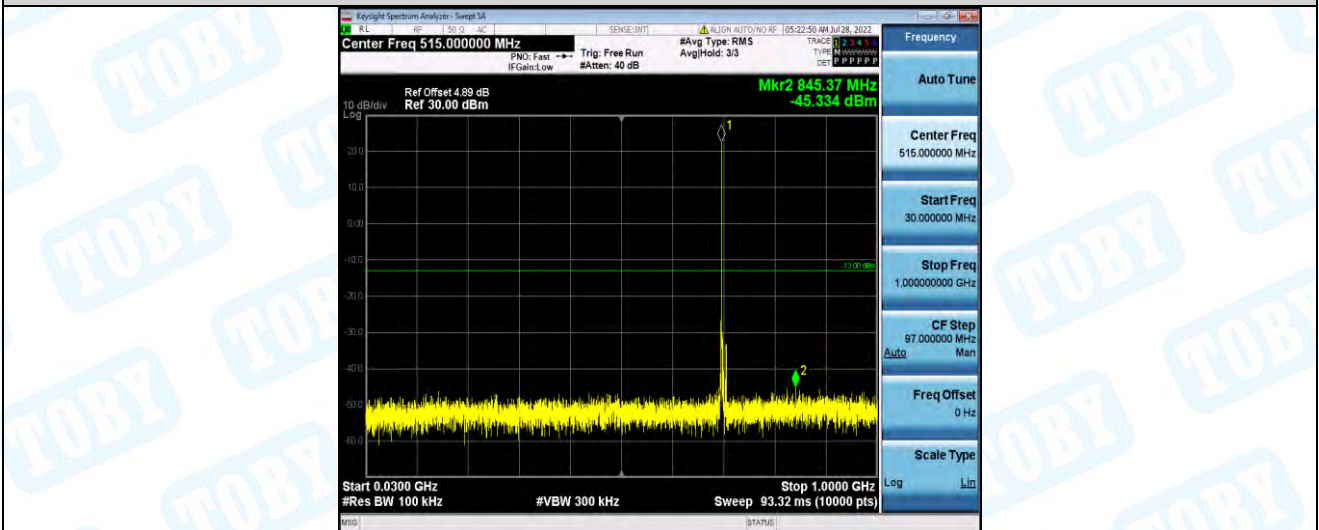

Band17-5MHz-QPSK-23790-1RB#0-Range2:1000~10000MHz

Band17-5MHz-QPSK-23825-1RB#0-Range1:30~1000MHz

Band17-5MHz-QPSK-23825-1RB#0-Range2:1000~10000MHz

Band17-5MHz-16QAM-23755-1RB#0-Range1:30~1000MHz

Band17-5MHz-16QAM-23755-1RB#0-Range2:1000~10000MHz