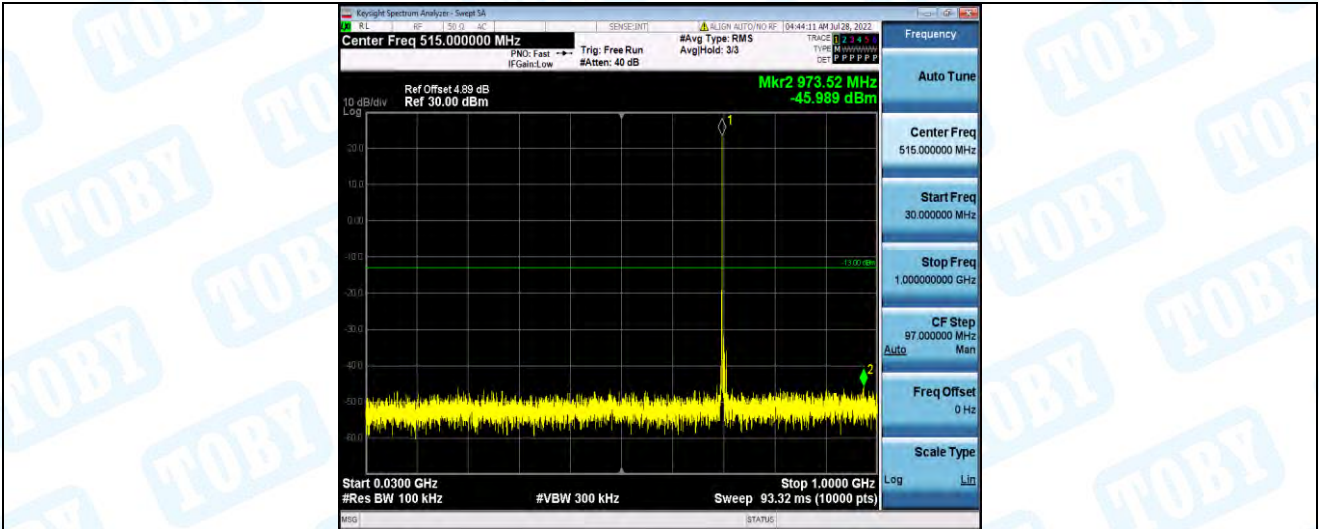

Band12-5MHz-16QAM-23095-1RB#0-Range1:30~1000MHz