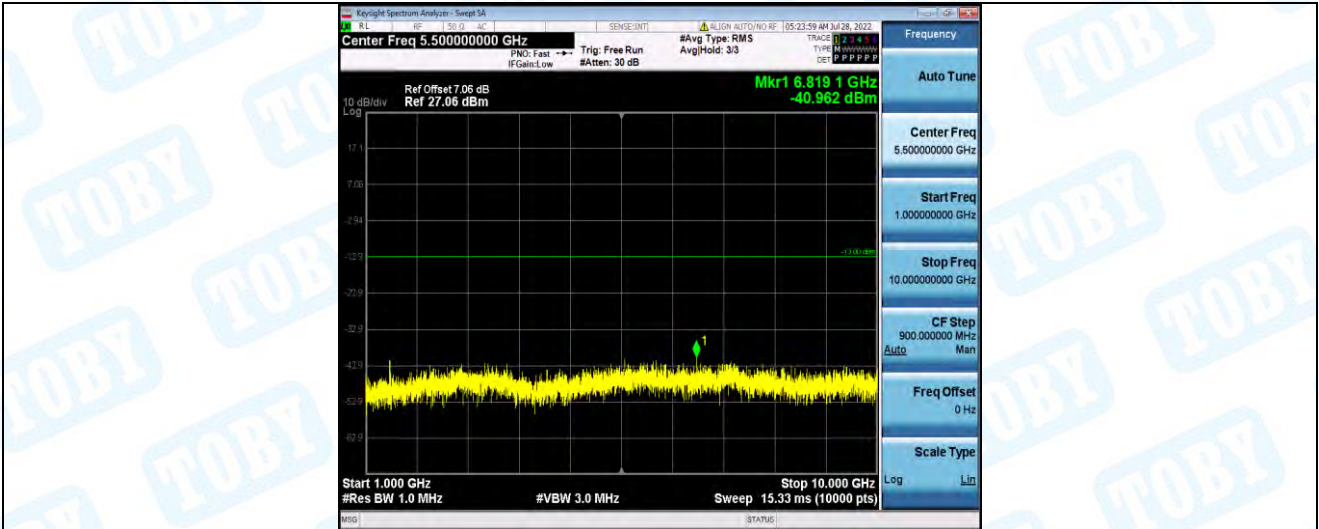

Band17-5MHz-QPSK-23825-1RB#0-Range2:1000~10000MHz