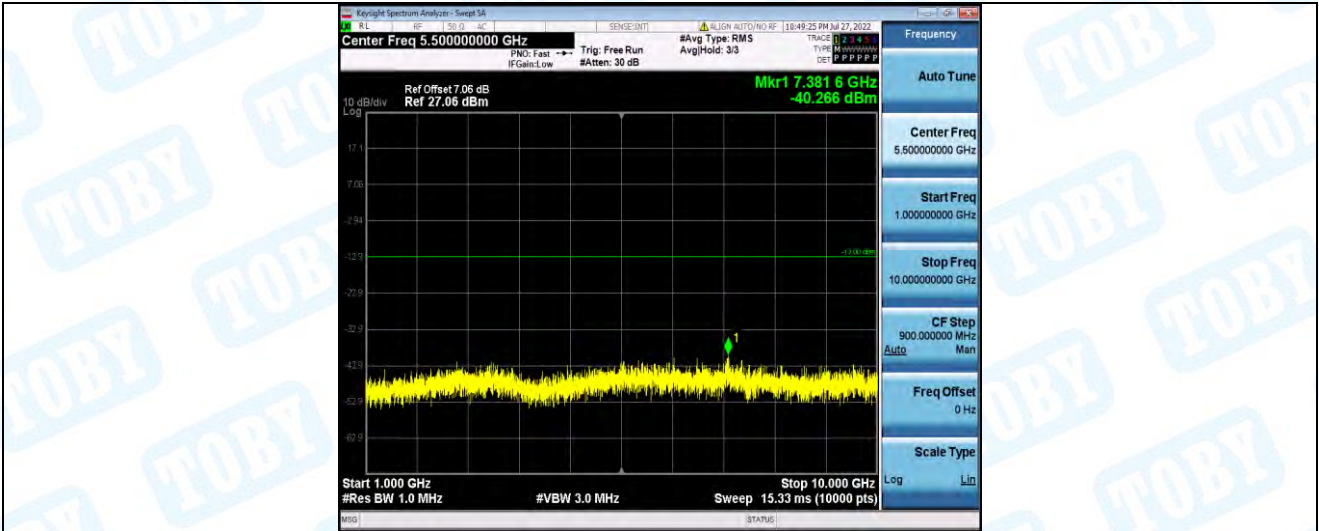

Band5-1.4MHz-16QAM-20643-1RB#0-Range2:1000~10000MHz