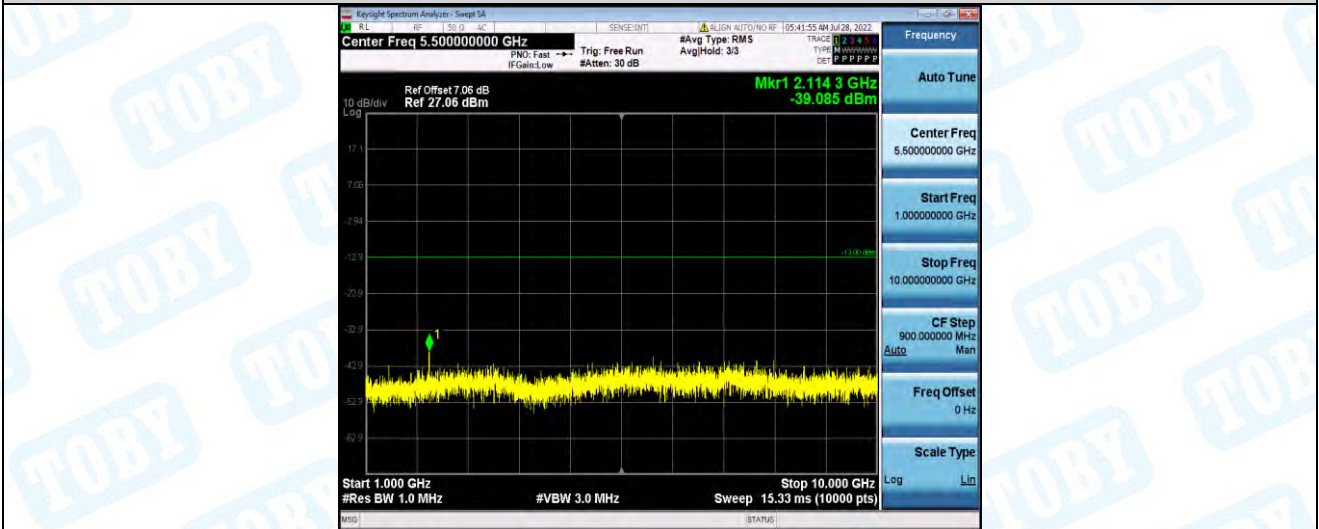

Band17-10MHz-QPSK-23780-1RB#0-Range2:1000~10000MHz