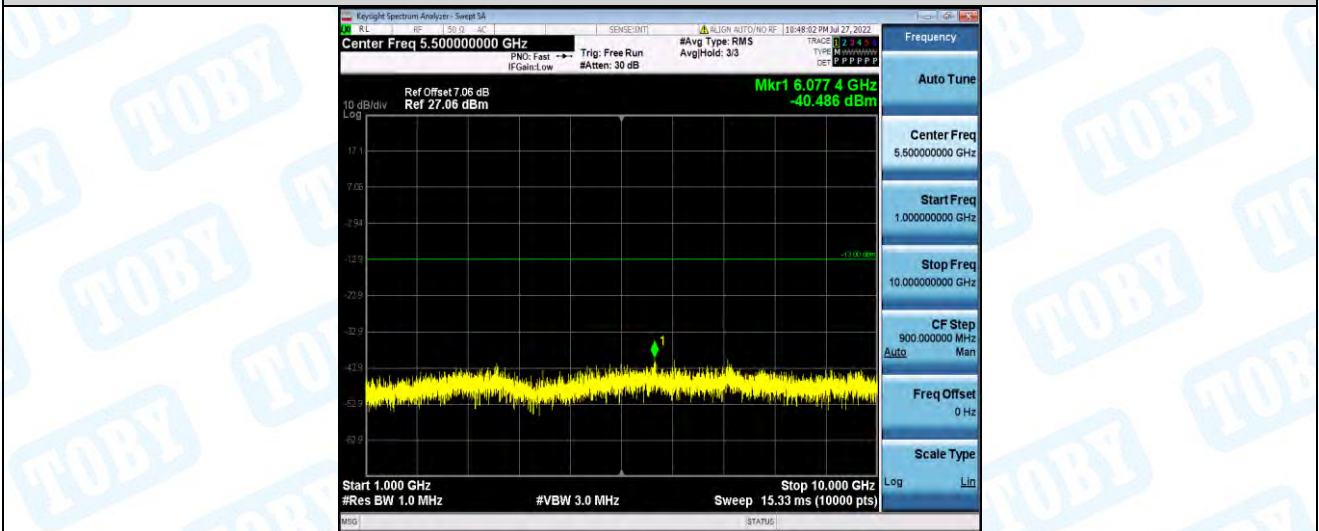

Band5-1.4MHz-16QAM-20407-1RB#0-Range2:1000~10000MHz