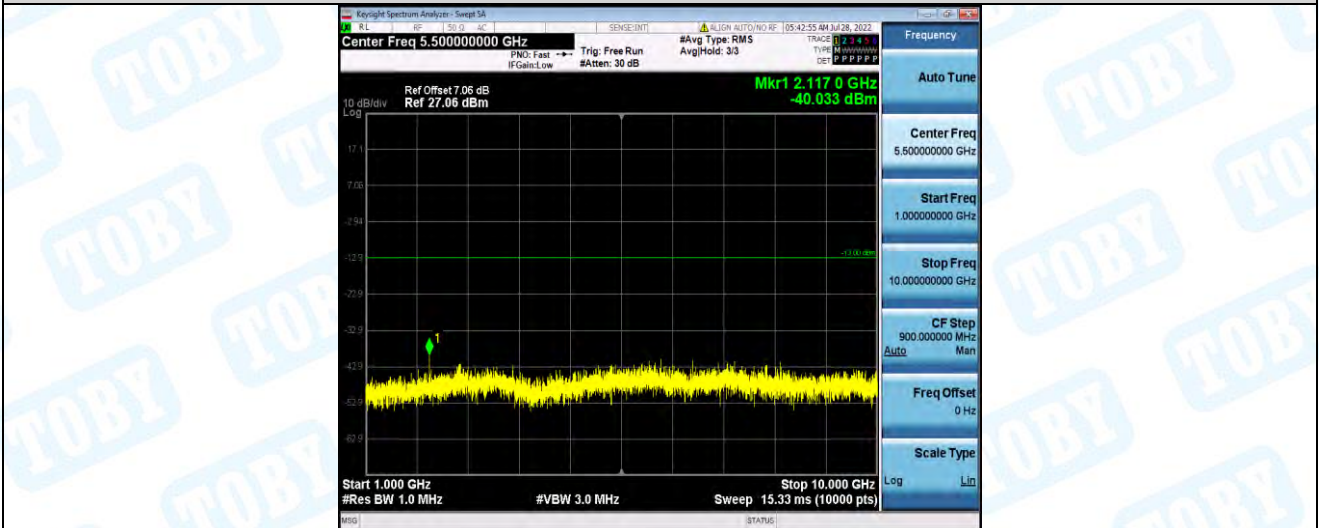

Band17-10MHz-16QAM-23780-1RB#0-Range1:30~1000MHz

Band17-10MHz-16QAM-23780-1RB#0-Range2:1000~10000MHz

Band17-10MHz-16QAM-23790-1RB#0-Range1:30~1000MHz

Band17-10MHz-16QAM-23790-1RB#0-Range2:1000~10000MHz

Band17-10MHz-16QAM-23800-1RB#0-Range1:30~1000MHz