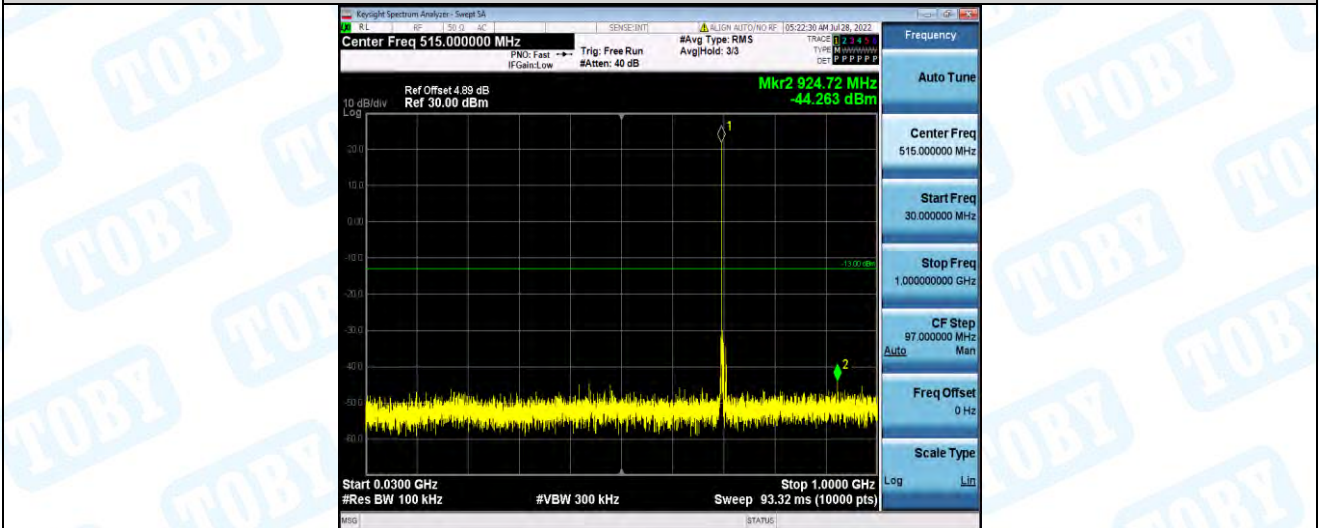

Band17-5MHz-QPSK-23755-1RB#0-Range1:30~1000MHz