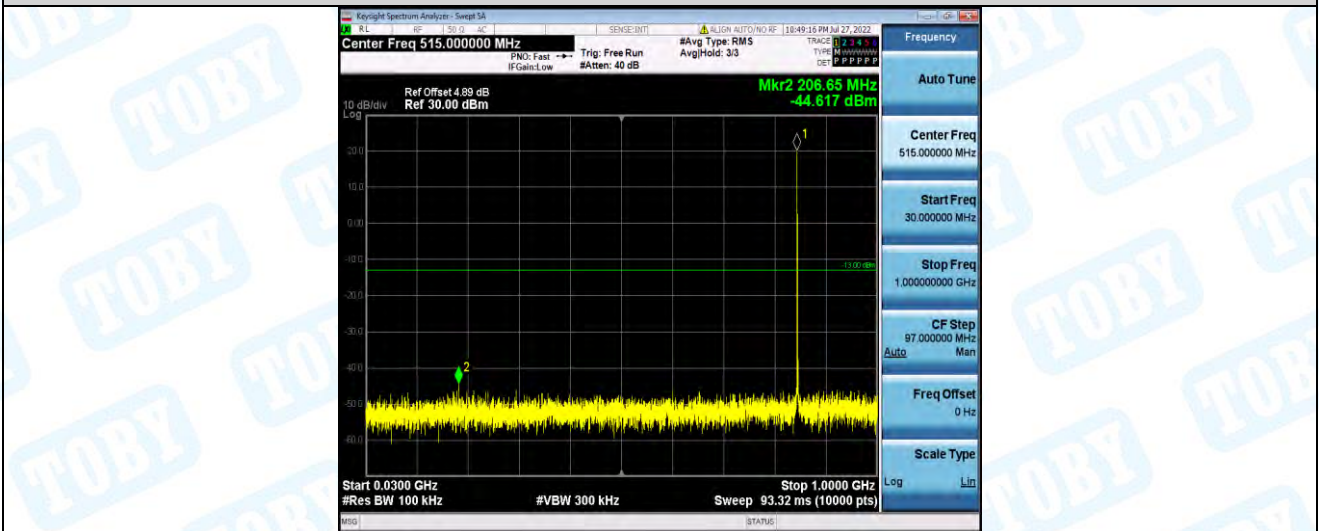

Band5-1.4MHz-16QAM-20643-1RB#0-Range1:30~1000MHz