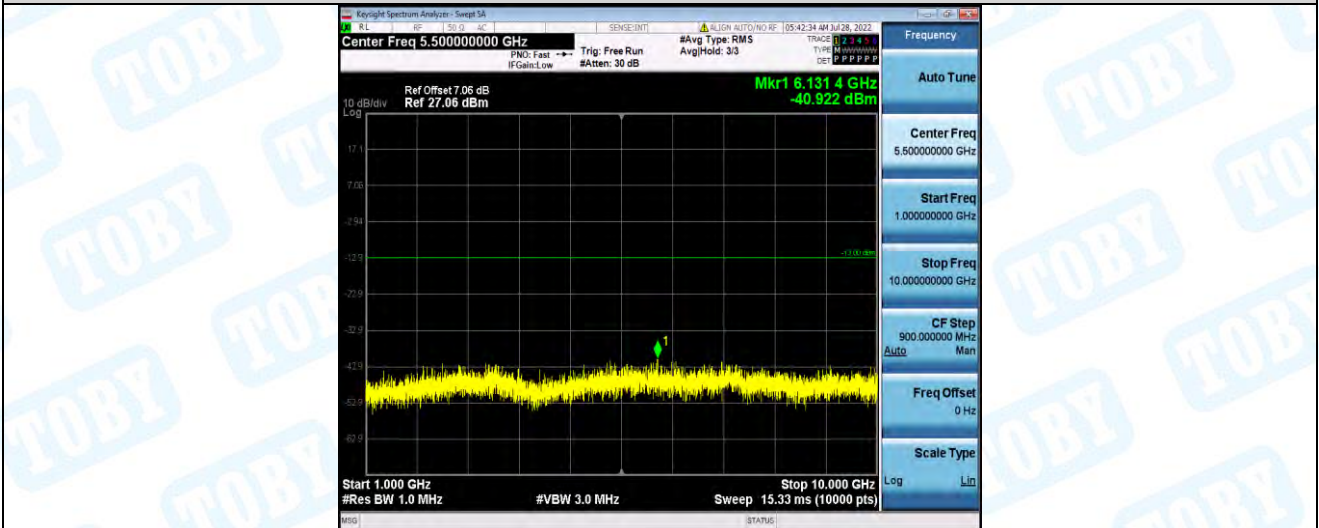

Band17-10MHz-QPSK-23790-1RB#0-Range2:1000~10000MHz