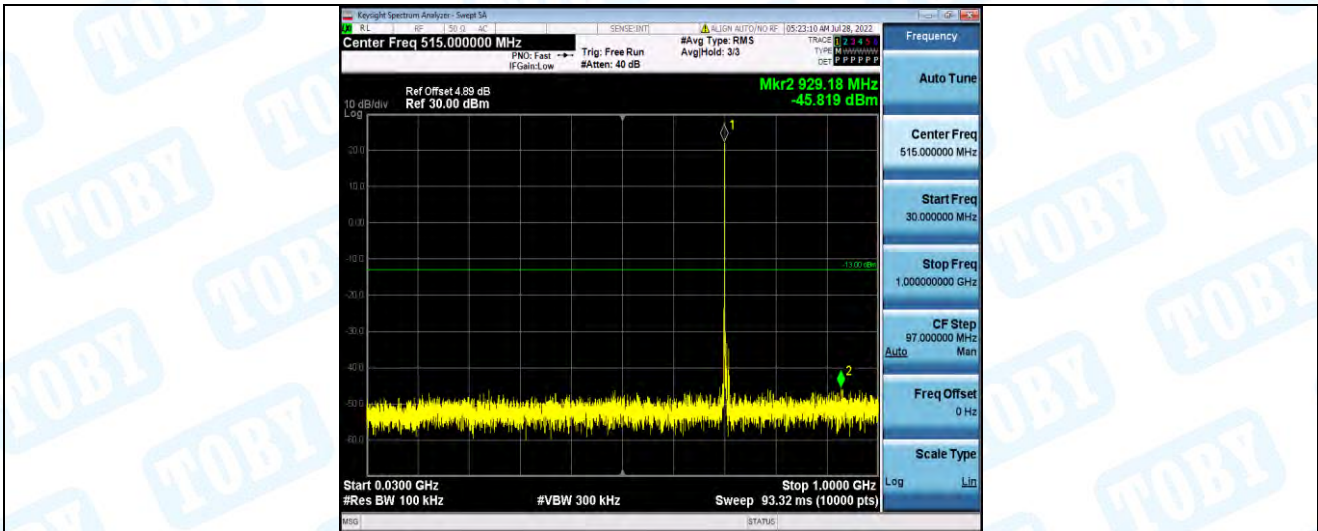

Band12-10MHz-16QAM-23130-1RB#0-Range1:30~1000MHz

Band12-10MHz-16QAM-23130-1RB#0-Range2:1000~10000MHz

Band17-5MHz-QPSK-23755-1RB#0-Range1:30~1000MHz

Band17-5MHz-QPSK-23755-1RB#0-Range2:1000~10000MHz

Band17-5MHz-QPSK-23790-1RB#0-Range1:30~1000MHz