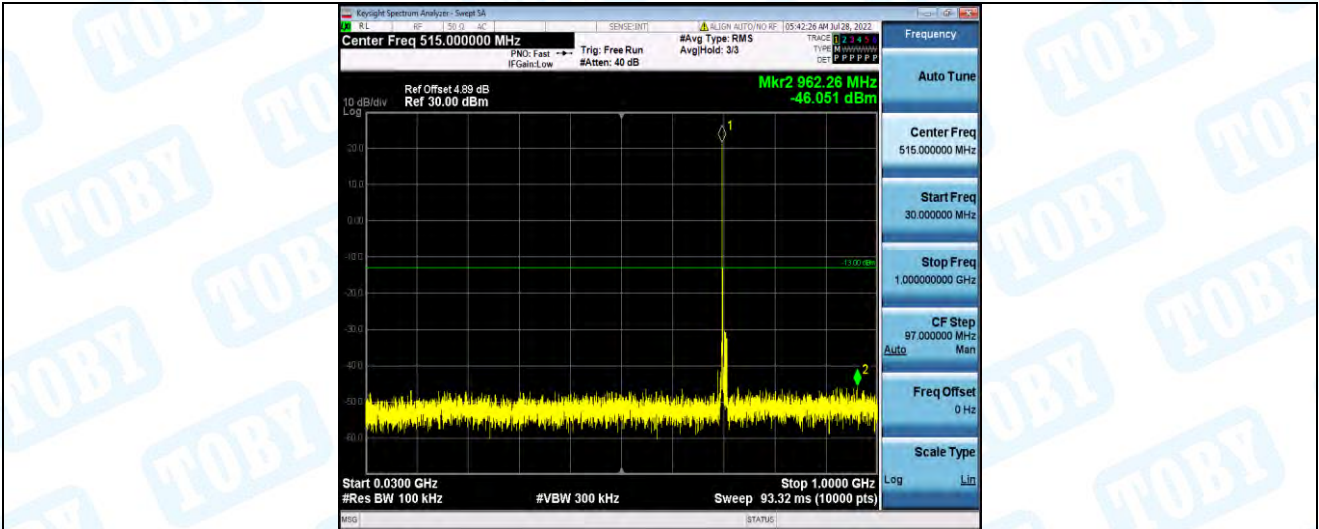

Band17-10MHz-QPSK-23790-1RB#0-Range1:30~1000MHz