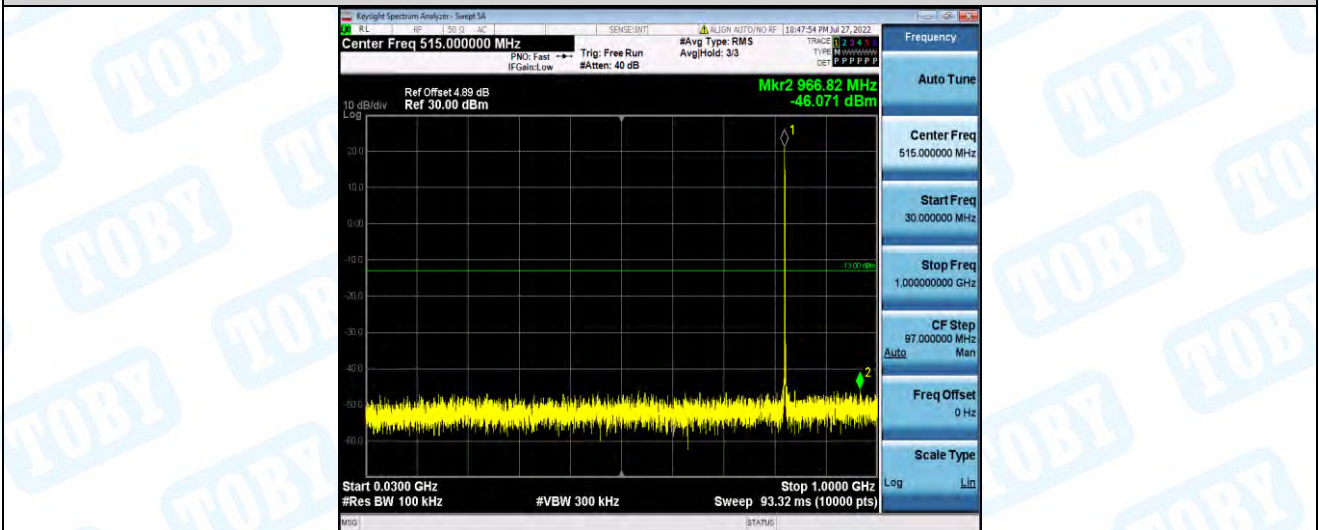

Band5-1.4MHz-16QAM-20407-1RB#0-Range1:30~1000MHz