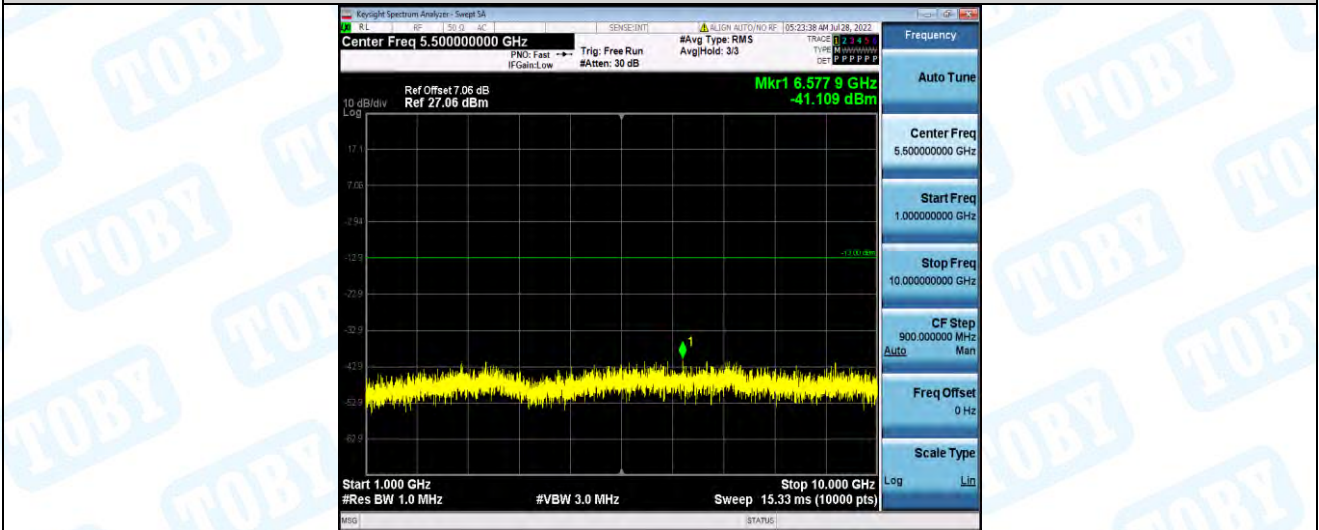

Band17-5MHz-16QAM-23790-1RB#0-Range2:1000~10000MHz