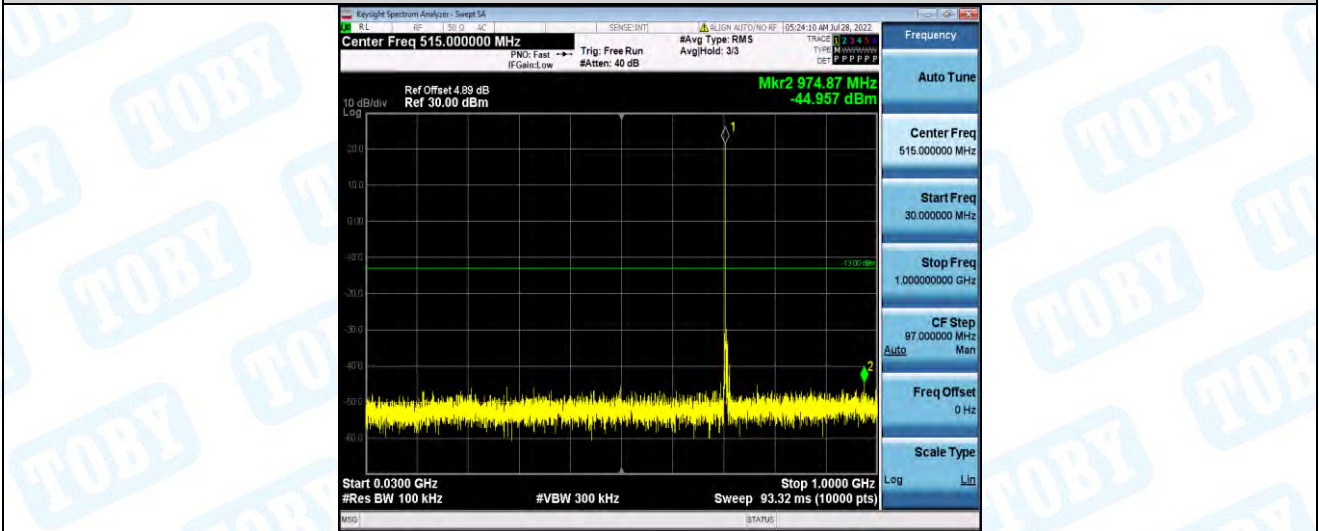

Band17-5MHz-16QAM-23825-1RB#0-Range1:30~1000MHz