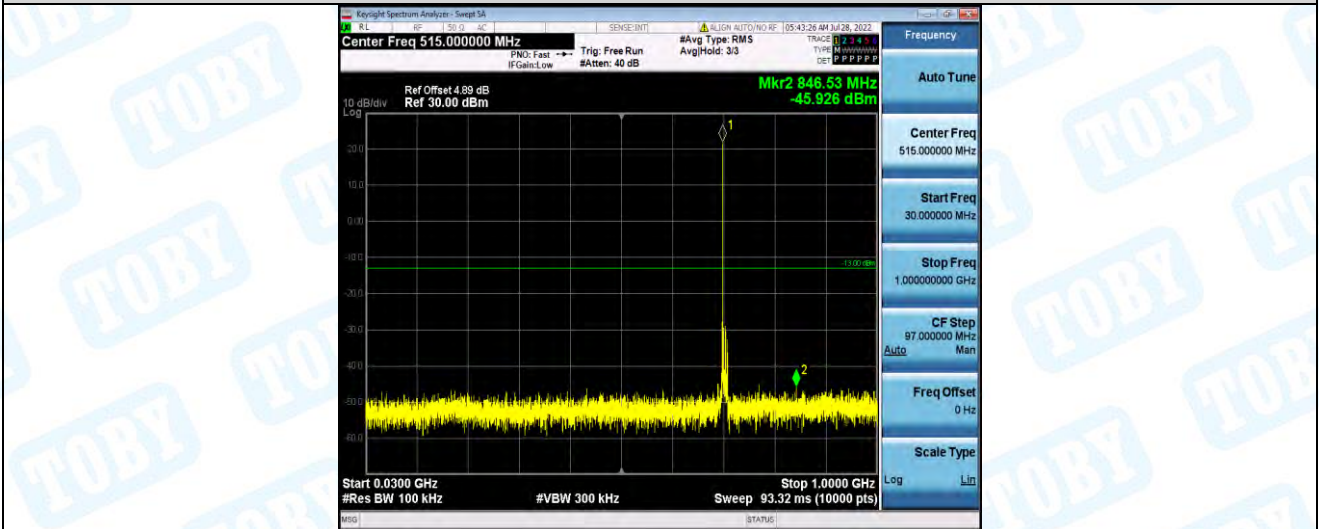

Band17-10MHz-16QAM-23780-1RB#0-Range1:30~1000MHz

Band17-10MHz-16QAM-23780-1RB#0-Range2:1000~10000MHz

Band17-10MHz-16QAM-23790-1RB#0-Range1:30~1000MHz

Band17-10MHz-16QAM-23790-1RB#0-Range2:1000~10000MHz

Band17-10MHz-16QAM-23800-1RB#0-Range1:30~1000MHz