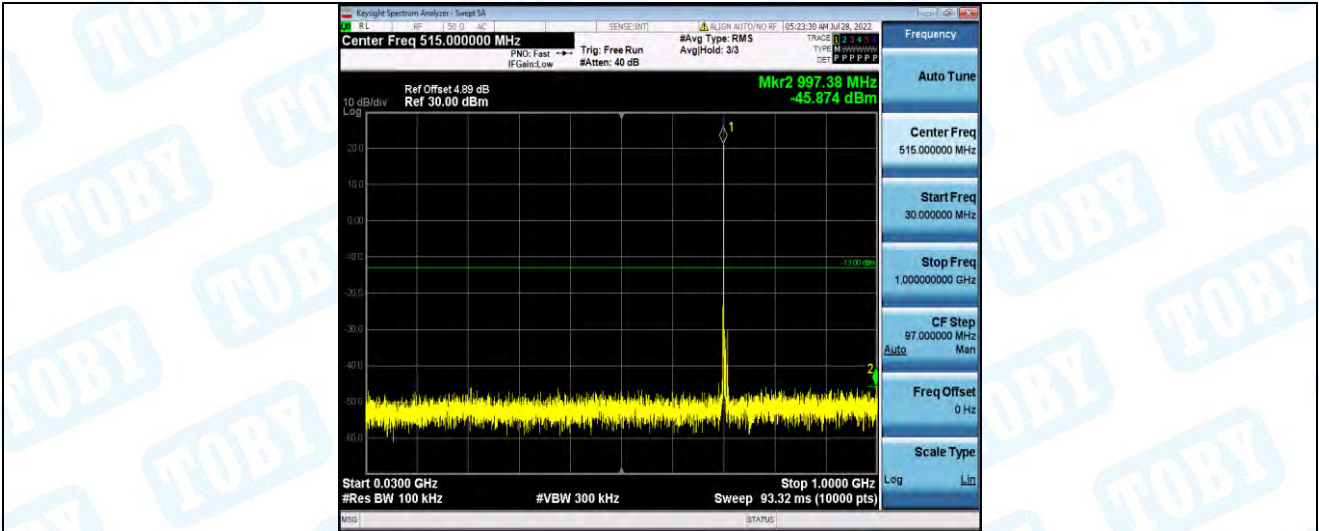

Band17-5MHz-16QAM-23790-1RB#0-Range1:30~1000MHz