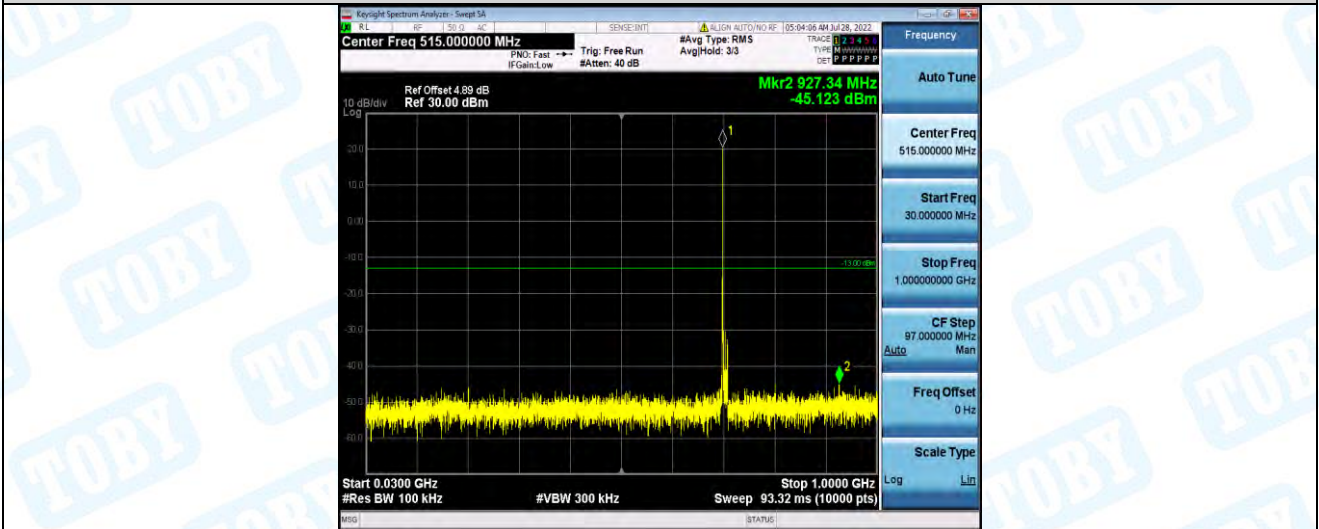

Band12-10MHz-16QAM-23130-1RB#0-Range1:30~1000MHz