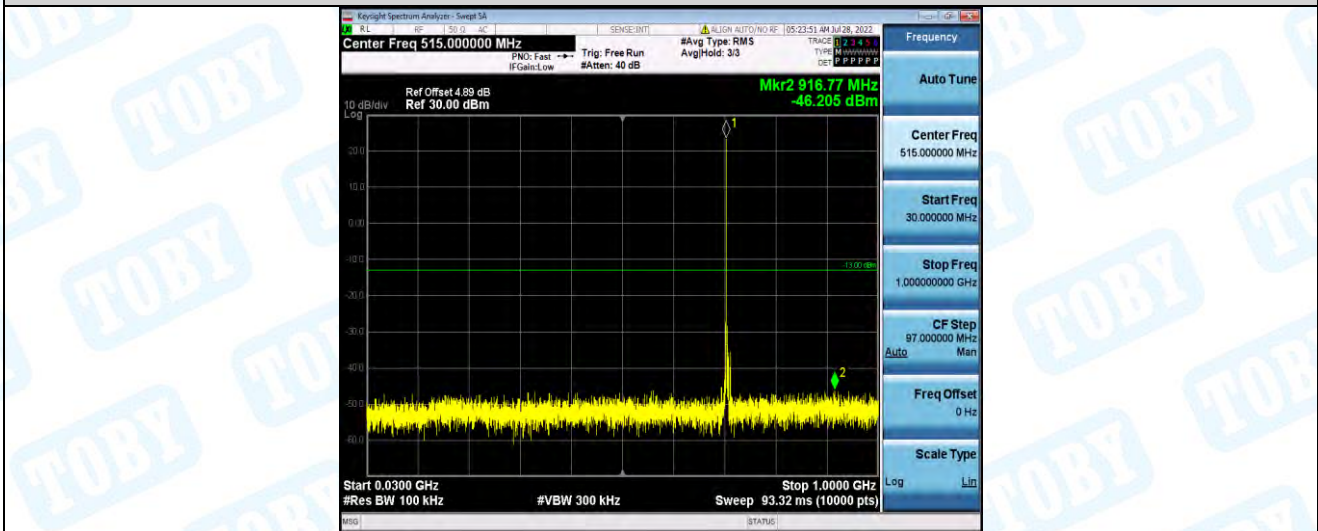

Band17-5MHz-QPSK-23825-1RB#0-Range1:30~1000MHz