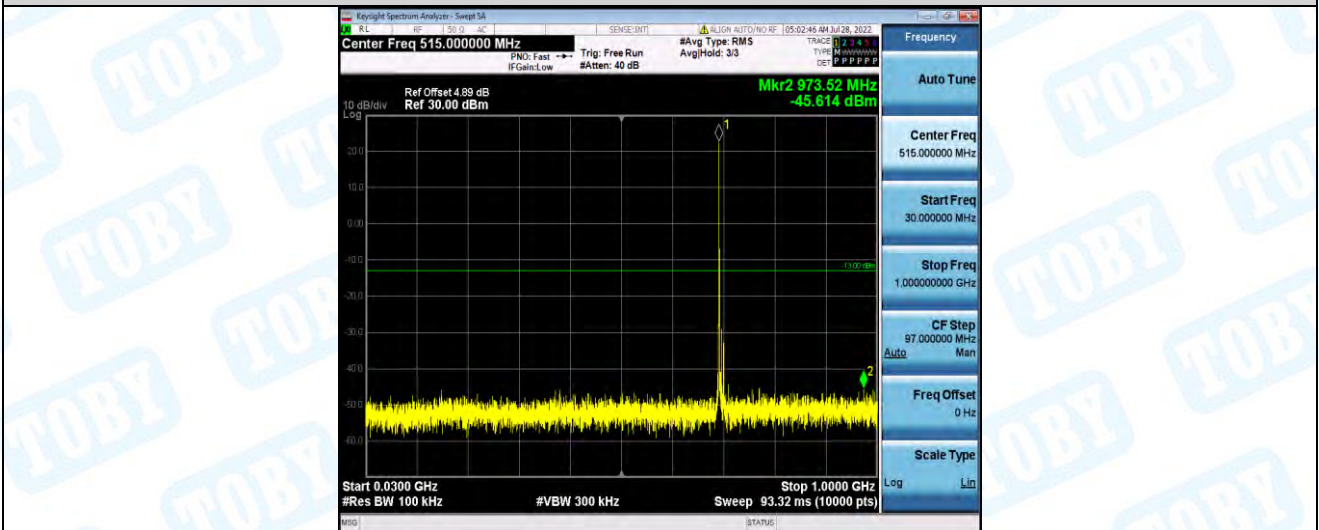

Band12-10MHz-16QAM-23060-1RB#0-Range1:30~1000MHz