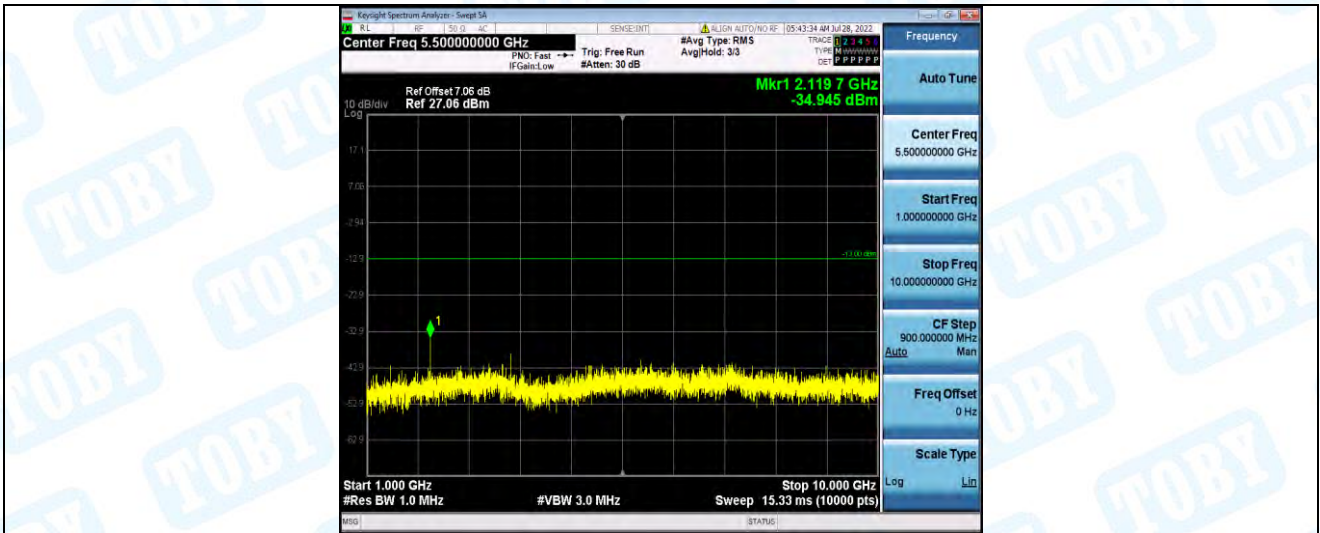

Band17-10MHz-16QAM-23800-1RB#0-Range2:1000~10000MHz