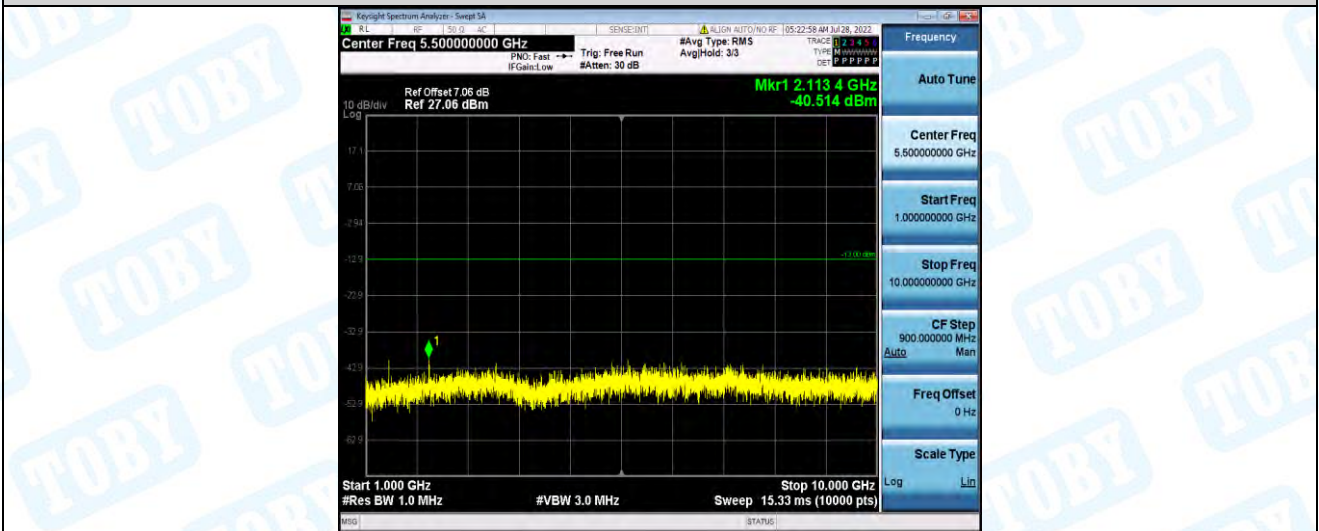

Band17-5MHz-QPSK-23790-1RB#0-Range2:1000~10000MHz

Band17-5MHz-QPSK-23825-1RB#0-Range1:30~1000MHz

Band17-5MHz-QPSK-23825-1RB#0-Range2:1000~10000MHz

Band17-5MHz-16QAM-23755-1RB#0-Range1:30~1000MHz

Band17-5MHz-16QAM-23755-1RB#0-Range2:1000~10000MHz