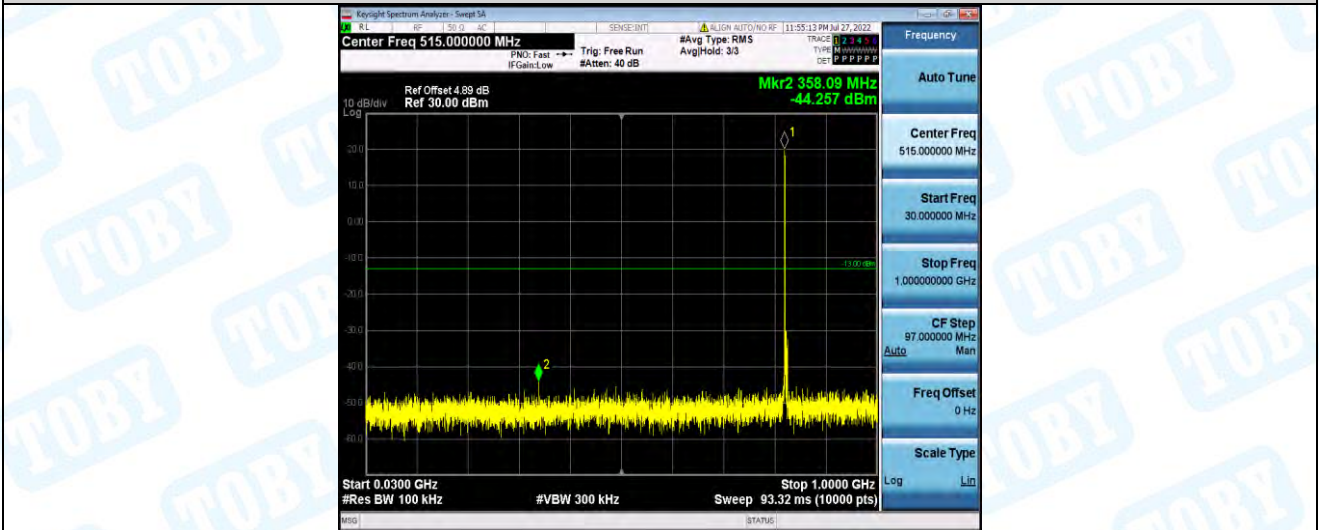

Band5-3MHz-QPSK-20415-1RB#0-Range1:30~1000MHz