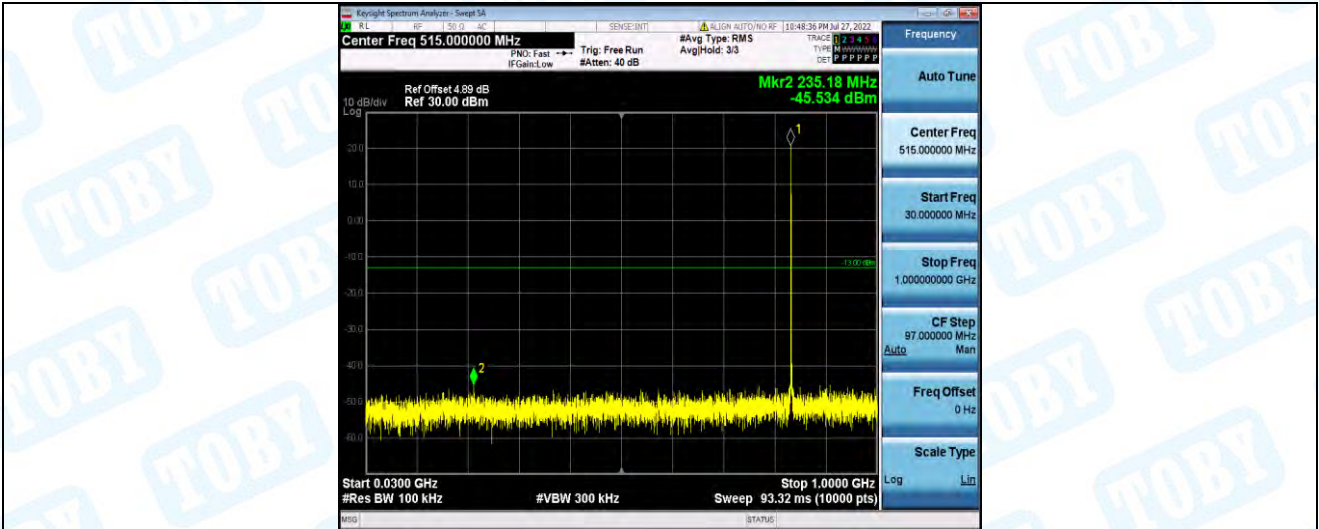

Band5-1.4MHz-QPSK-20643-1RB#0-Range2:1000~10000MHz

Band5-1.4MHz-16QAM-20407-1RB#0-Range1:30~1000MHz

Band5-1.4MHz-16QAM-20407-1RB#0-Range2:1000~10000MHz

Band5-1.4MHz-16QAM-20525-1RB#0-Range1:30~1000MHz

Band5-1.4MHz-16QAM-20525-1RB#0-Range2:1000~10000MHz