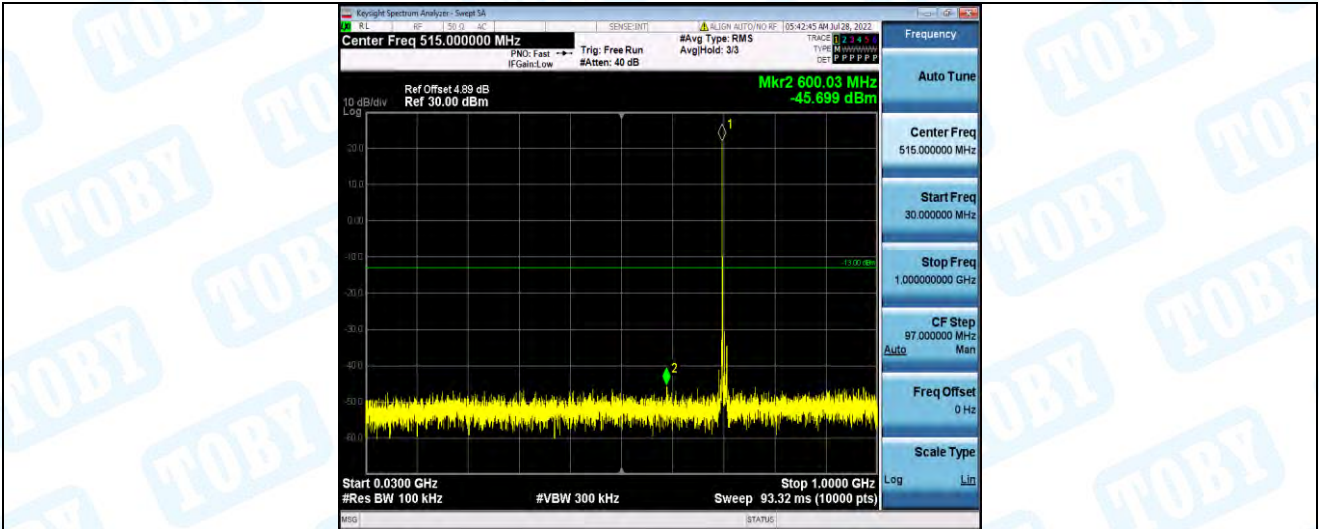

Band17-10MHz-16QAM-23790-1RB#0-Range1:30~1000MHz