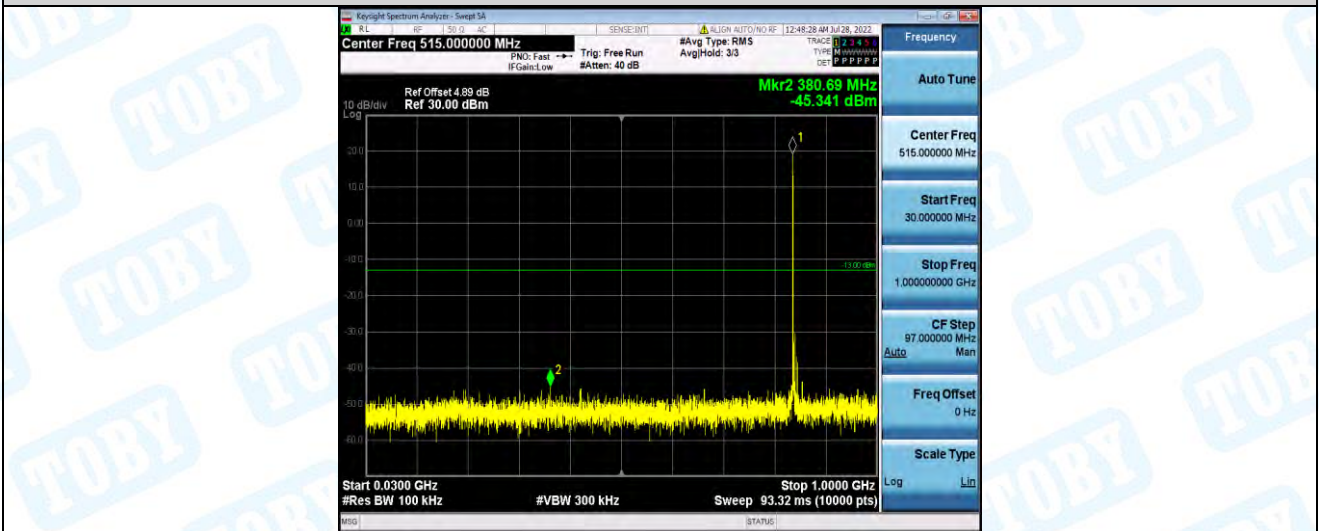

Band5-10MHz-16QAM-20600-1RB#0-Range1:30~1000MHz