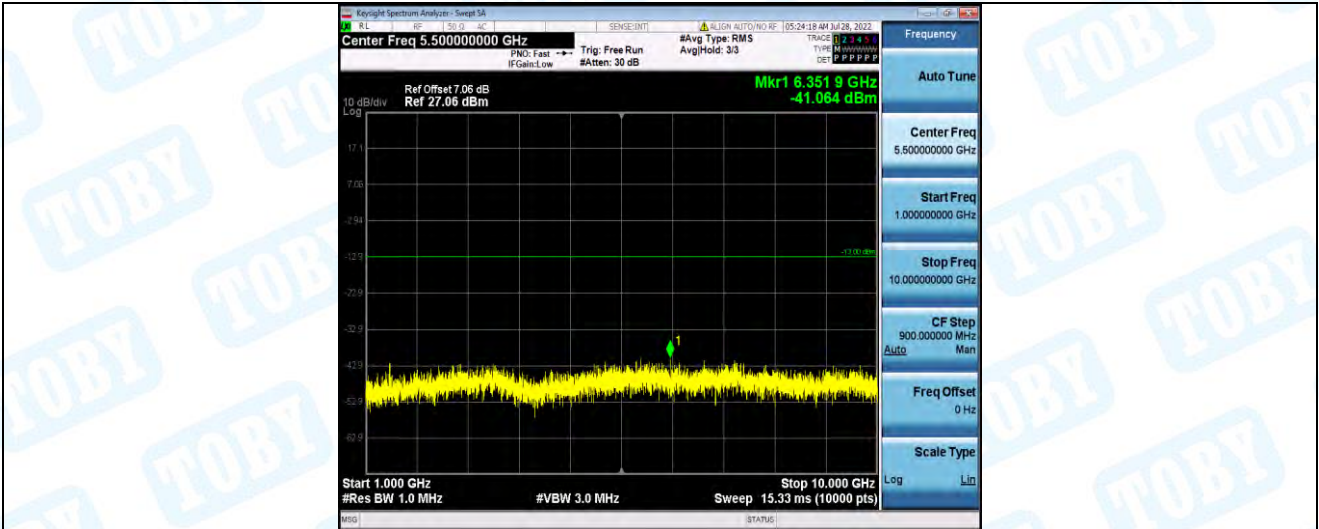

Band17-5MHz-16QAM-23790-1RB#0-Range1:30~1000MHz

Band17-5MHz-16QAM-23790-1RB#0-Range2:1000~10000MHz

Band17-5MHz-16QAM-23825-1RB#0-Range1:30~1000MHz

Band17-5MHz-16QAM-23825-1RB#0-Range2:1000~10000MHz

Band17-10MHz-QPSK-23780-1RB#0-Range1:30~1000MHz