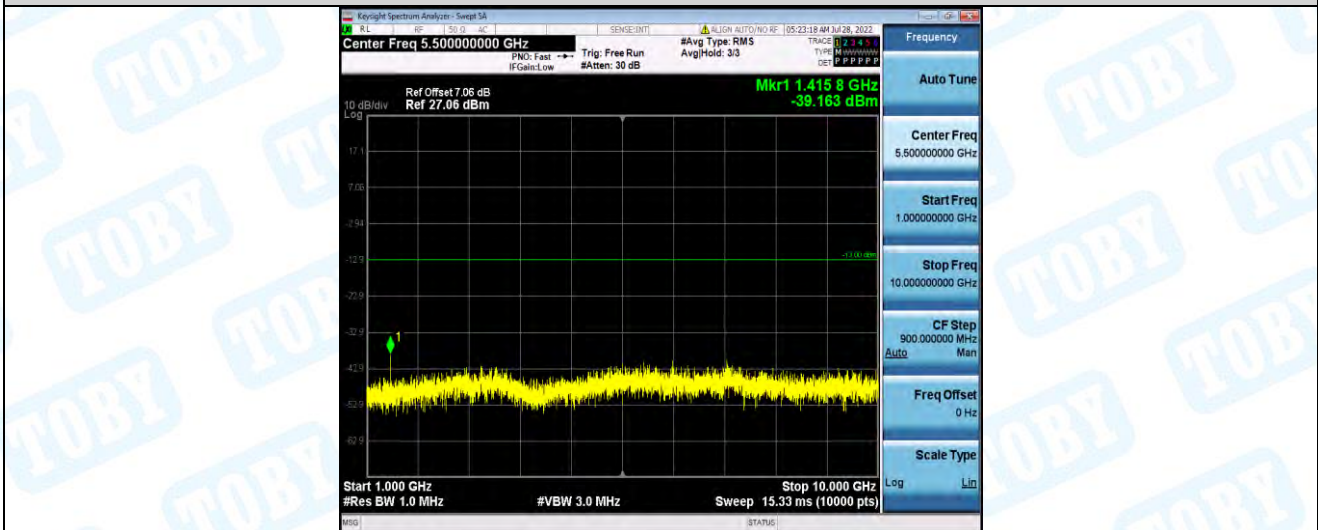

Band17-5MHz-QPSK-23790-1RB#0-Range2:1000~10000MHz