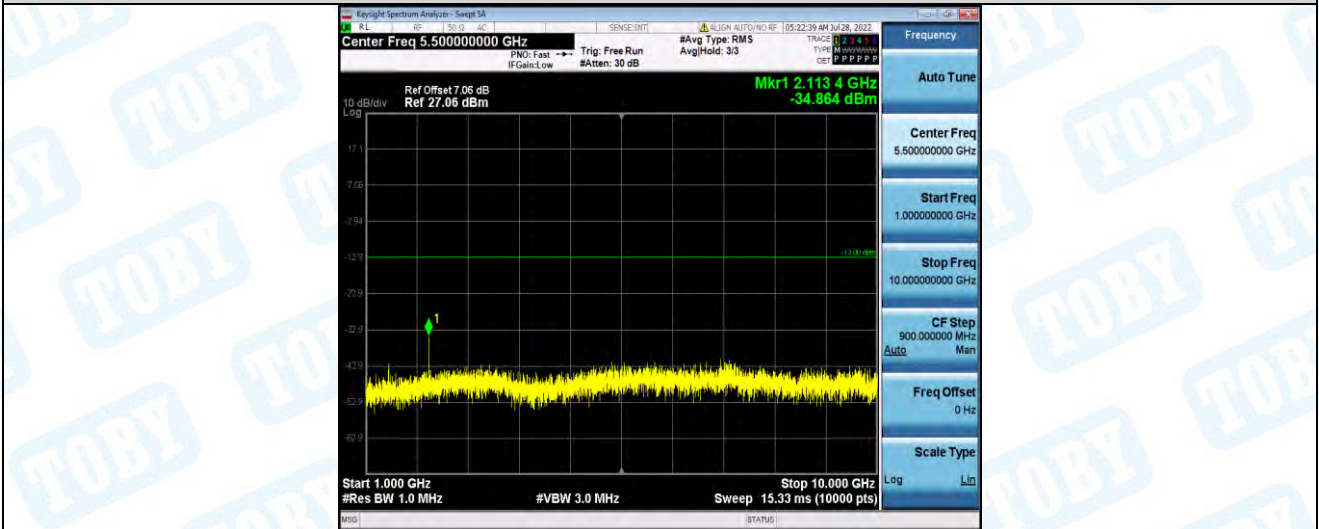

Band12-10MHz-16QAM-23130-1RB#0-Range1:30~1000MHz

Band12-10MHz-16QAM-23130-1RB#0-Range2:1000~10000MHz

Band17-5MHz-QPSK-23755-1RB#0-Range1:30~1000MHz

Band17-5MHz-QPSK-23755-1RB#0-Range2:1000~10000MHz

Band17-5MHz-QPSK-23790-1RB#0-Range1:30~1000MHz