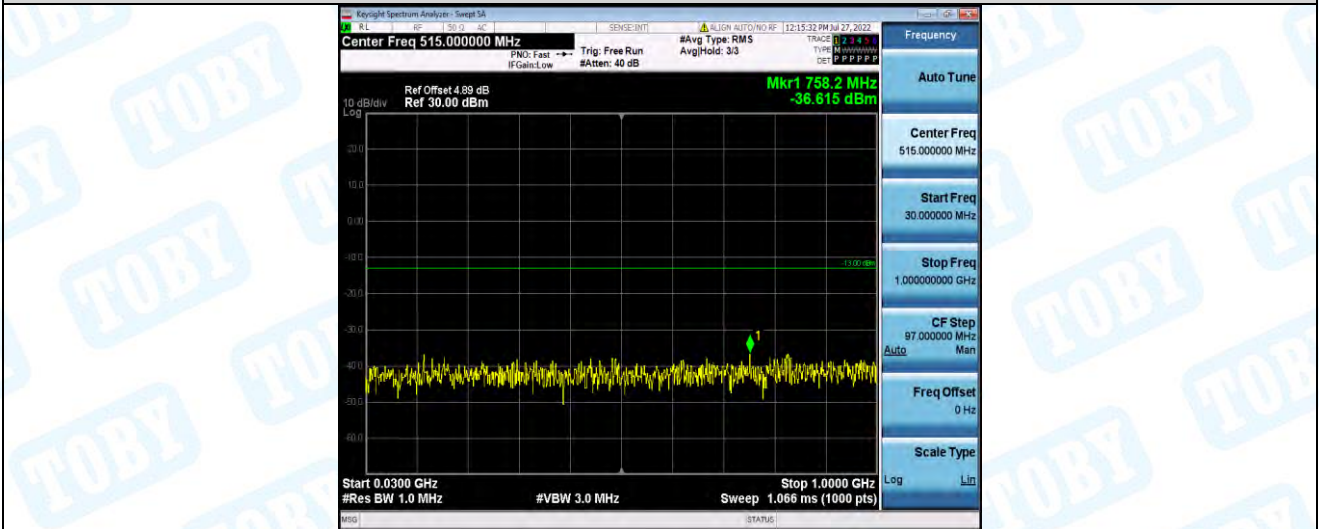

Band4-15MHz-QPSK-20325-1RB#0-Range1:30~1000MHz