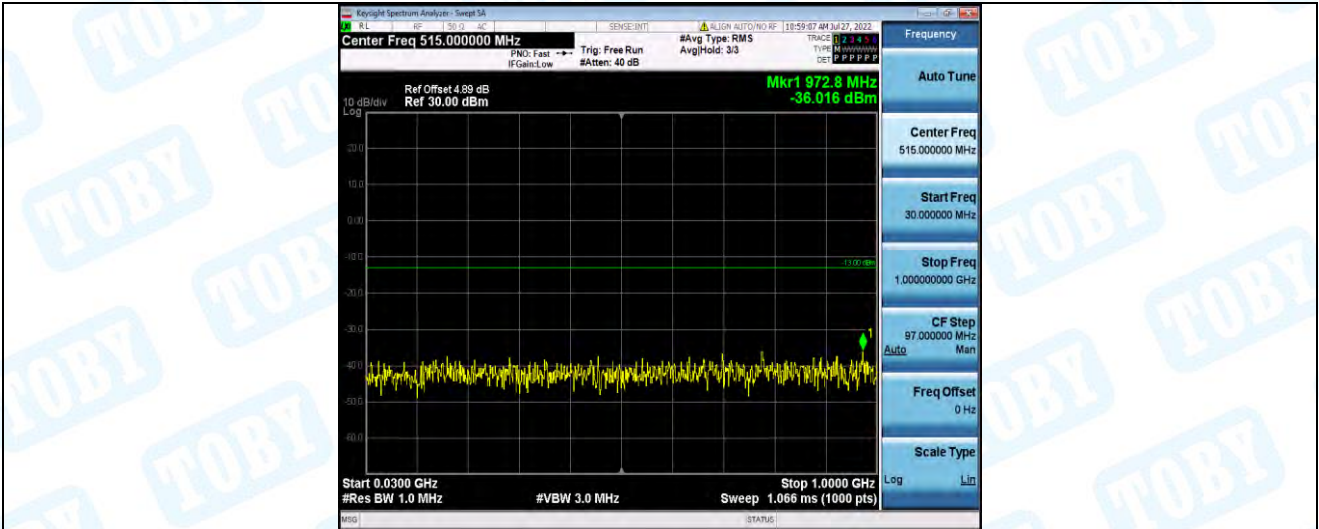

Band4-1.4MHz-16QAM-20175-1RB#0-Range1:30~1000MHz