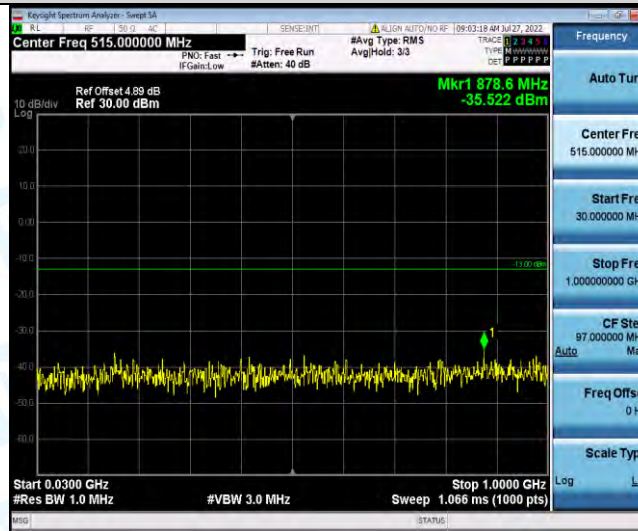

Band17	10MHz	16QAM	23790	1RB#0	Range2:1000~10000MHz	-40.03	PASS
Band17	10MHz	16QAM	23800	1RB#0	Range1:30~1000MHz	-45.93	PASS
Band17	10MHz	16QAM	23800	1RB#0	Range2:1000~10000MHz	-34.95	PASS

Test Graphs

Band2-1.4MHz-QPSK-18607-1RB#0-Range1:30~1000MHz