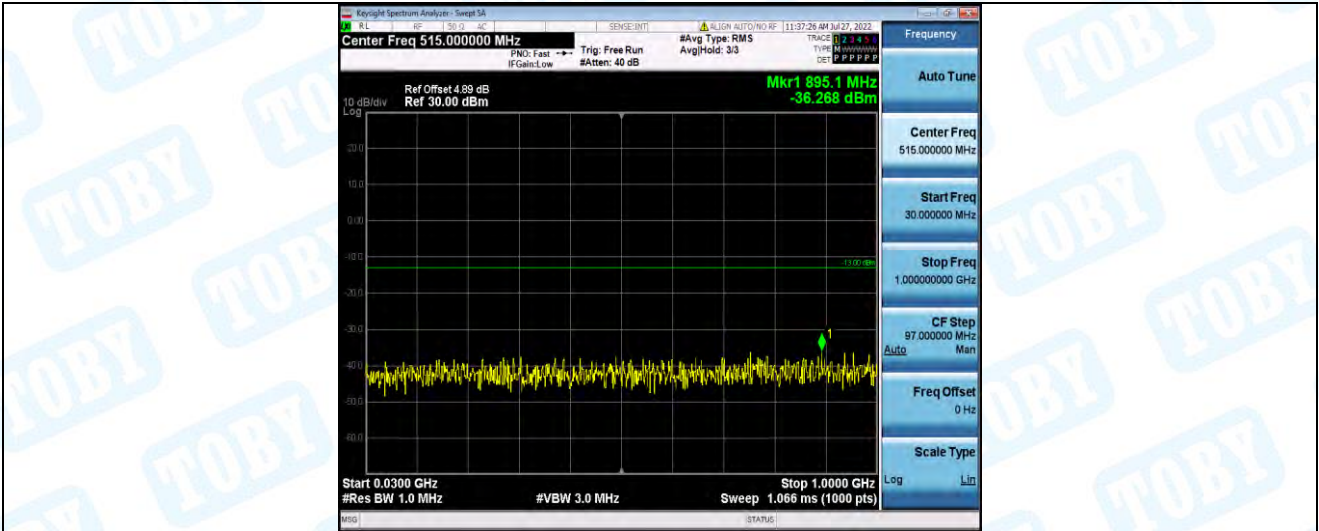

Band4-5MHz-16QAM-20175-1RB#0-Range1:30~1000MHz