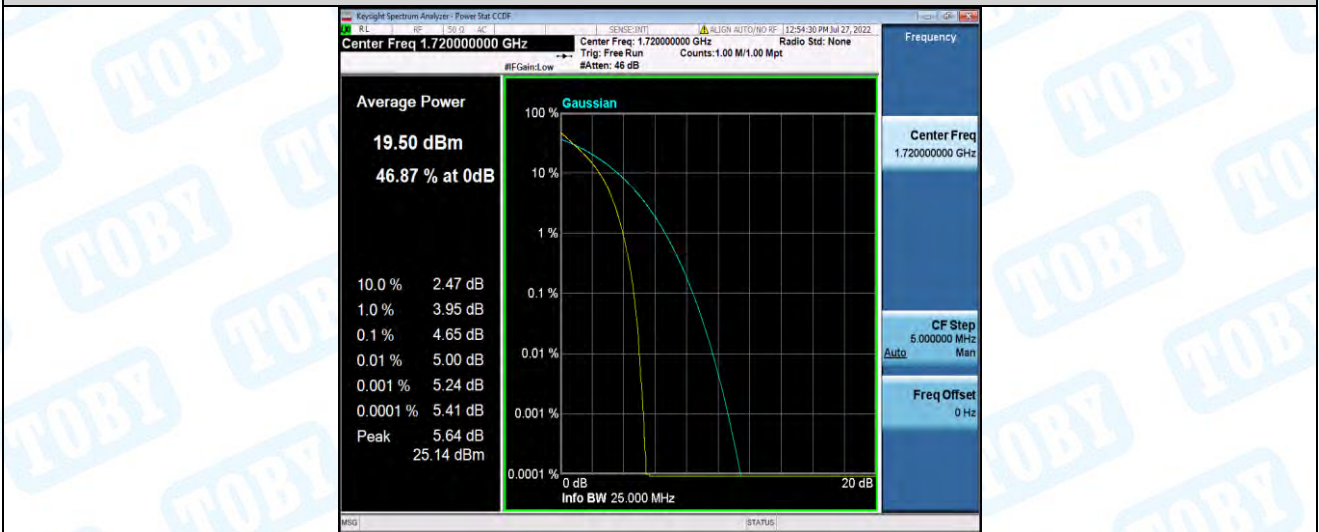

Band4-15MHz-16QAM-20175-75RB#0

Band4-15MHz-16QAM-20325-1RB#0

Band4-15MHz-16QAM-20325-75RB#0

Band4-20MHz-QPSK-20050-1RB#0

Band4-20MHz-QPSK-20050-100RB#0

Band4-20MHz-QPSK-20175-1RB#0

Band4-20MHz-QPSK-20175-100RB#0