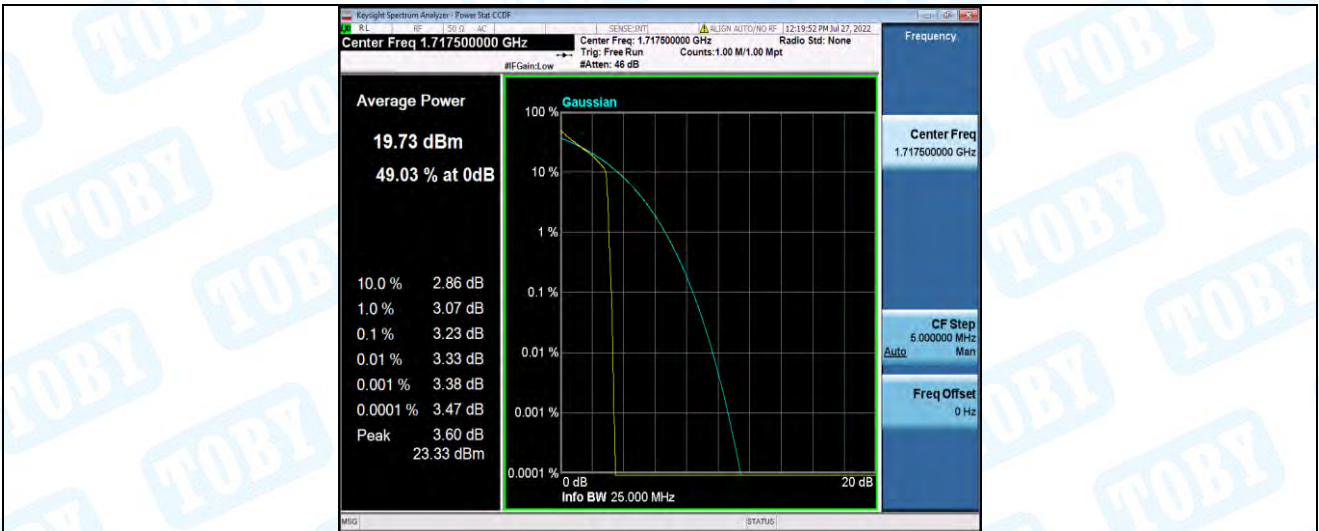

Band4-10MHz-16QAM-20000-50RB#0

Band4-10MHz-16QAM-20175-1RB#0

Band4-10MHz-16QAM-20175-50RB#0

Band4-10MHz-16QAM-20350-1RB#0

Band4-10MHz-16QAM-20350-50RB#0

Band4-15MHz-QPSK-20025-1RB#0

Band4-15MHz-QPSK-20025-75RB#0