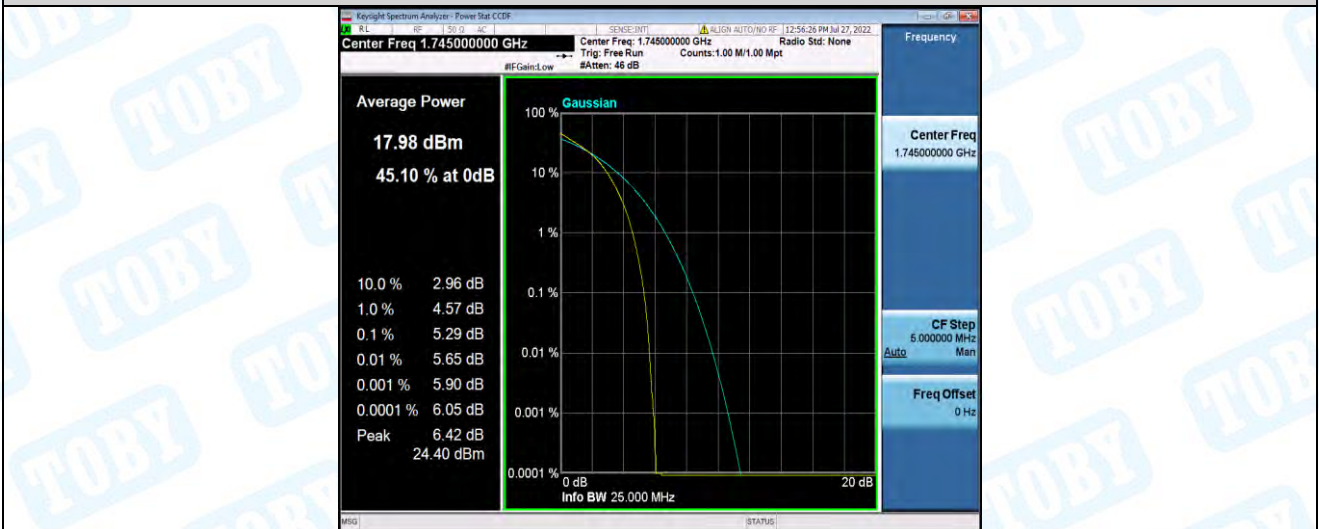

Band4-20MHz-16QAM-20300-100RB#0

Band5-1.4MHz-QPSK-20407-1RB#0