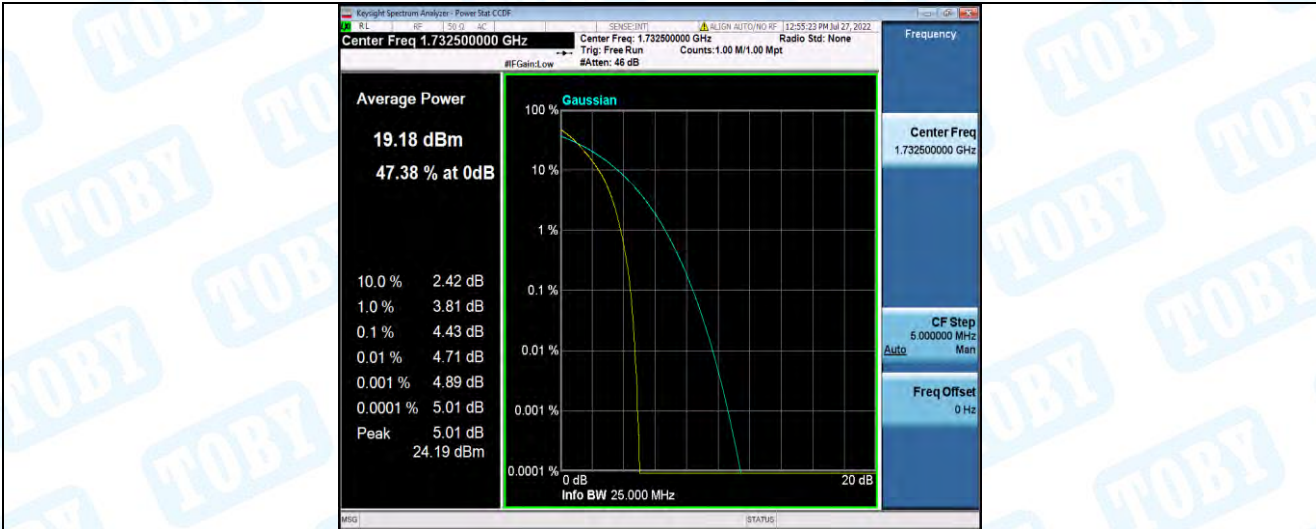

Band4-15MHz-16QAM-20175-75RB#0

Band4-15MHz-16QAM-20325-1RB#0

Band4-15MHz-16QAM-20325-75RB#0

Band4-20MHz-QPSK-20050-1RB#0

Band4-20MHz-QPSK-20050-100RB#0

Band4-20MHz-QPSK-20175-1RB#0

Band4-20MHz-QPSK-20175-100RB#0