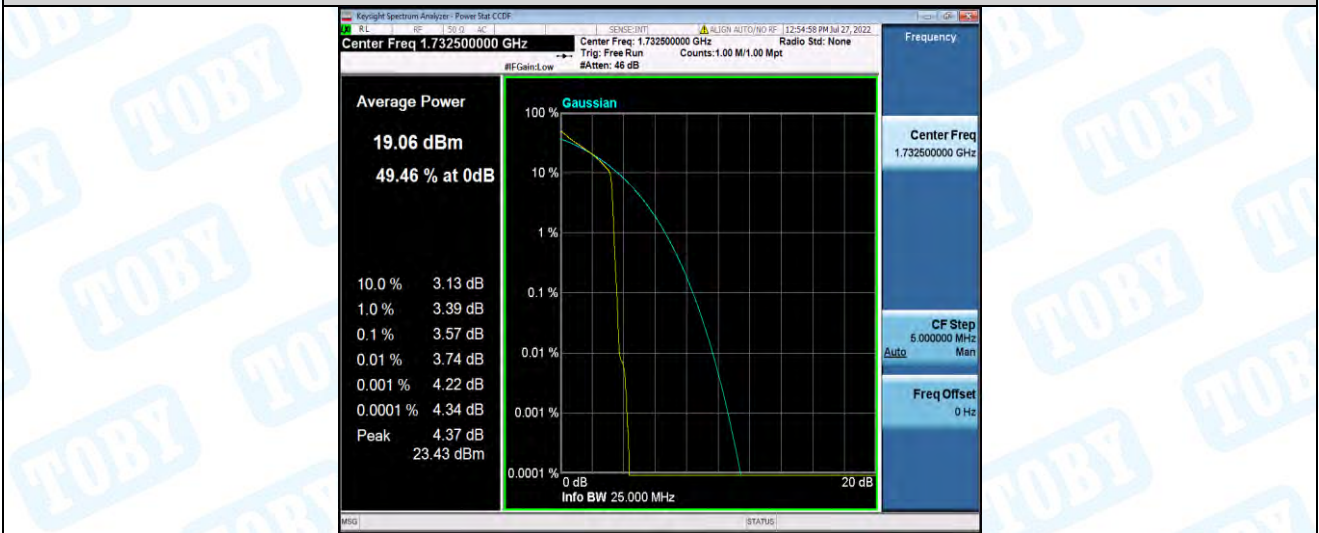

Band4-15MHz-16QAM-20175-75RB#0

Band4-15MHz-16QAM-20325-1RB#0

Band4-15MHz-16QAM-20325-75RB#0

Band4-20MHz-QPSK-20050-1RB#0

Band4-20MHz-QPSK-20050-100RB#0

Band4-20MHz-QPSK-20175-1RB#0

Band4-20MHz-QPSK-20175-100RB#0