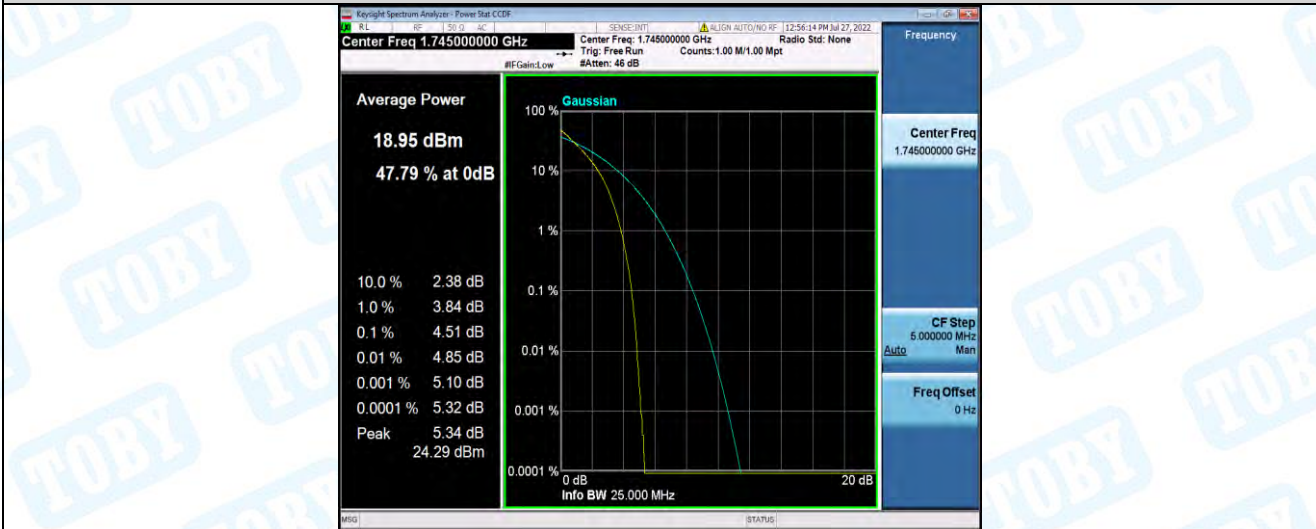

Band4-20MHz-QPSK-20300-100RB#0

Band4-20MHz-16QAM-20050-1RB#0