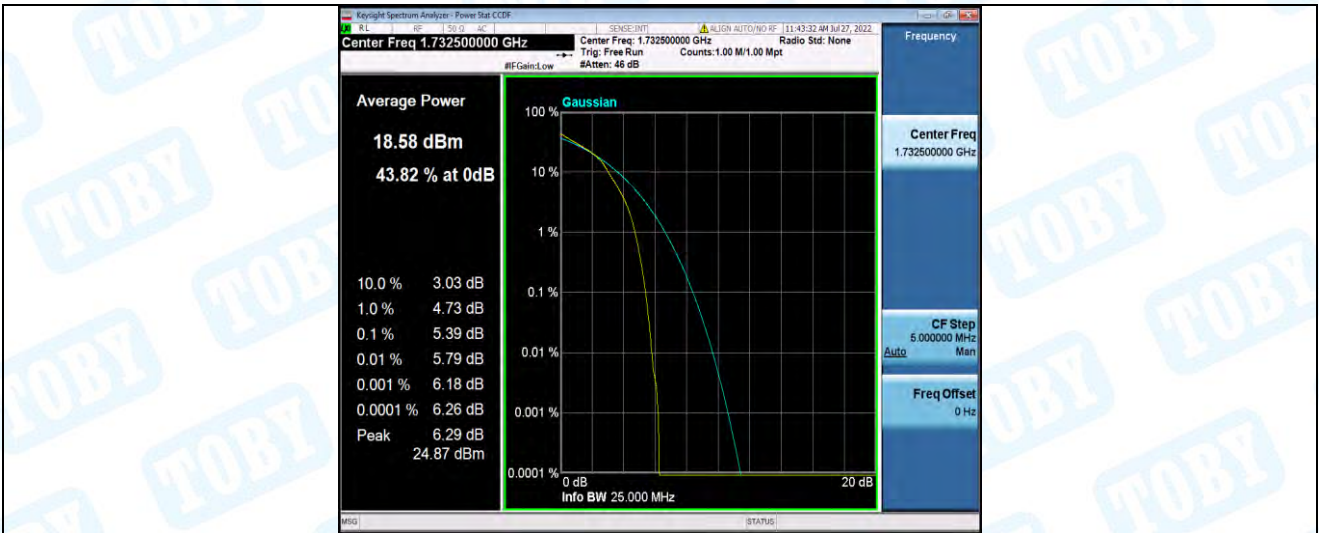

Band4-5MHz-QPSK-20375-1RB#0

Band4-5MHz-QPSK-20375-25RB#0

Band4-5MHz-16QAM-19975-1RB#0

Band4-5MHz-16QAM-19975-25RB#0

Band4-5MHz-16QAM-20175-1RB#0

Band4-5MHz-16QAM-20175-25RB#0

Band4-5MHz-16QAM-20375-1RB#0

Band4-5MHz-16QAM-20375-25RB#0