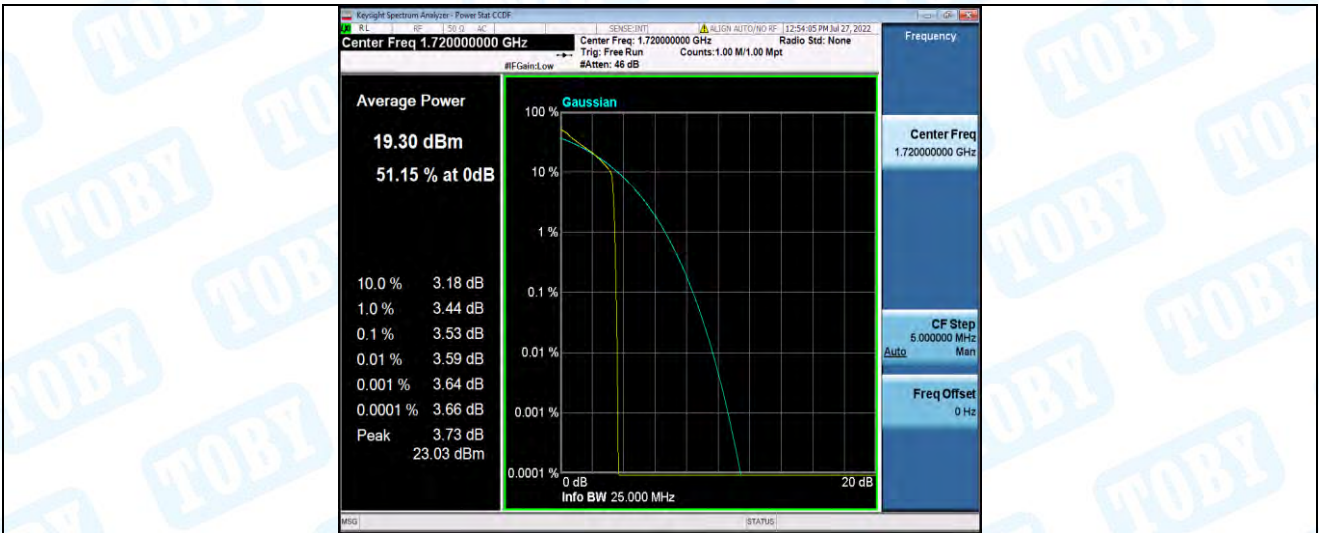

Band4-15MHz-16QAM-20175-75RB#0

Band4-15MHz-16QAM-20325-1RB#0

Band4-15MHz-16QAM-20325-75RB#0

Band4-20MHz-QPSK-20050-1RB#0

Band4-20MHz-QPSK-20050-100RB#0

Band4-20MHz-QPSK-20175-1RB#0

Band4-20MHz-QPSK-20175-100RB#0