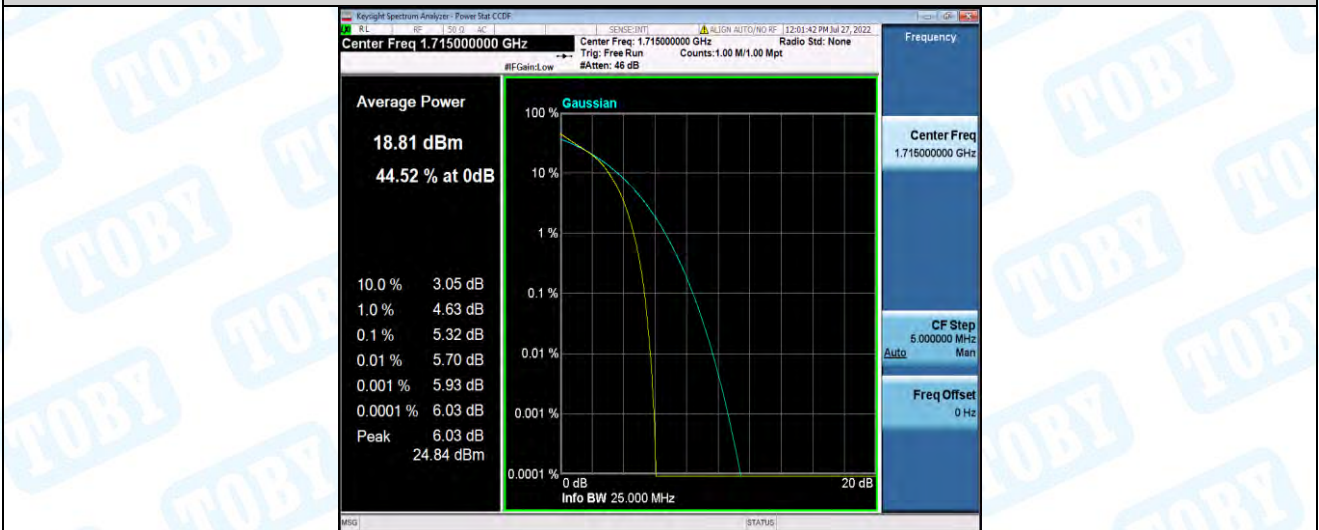

Band4-10MHz-16QAM-20000-50RB#0

Band4-10MHz-16QAM-20175-1RB#0