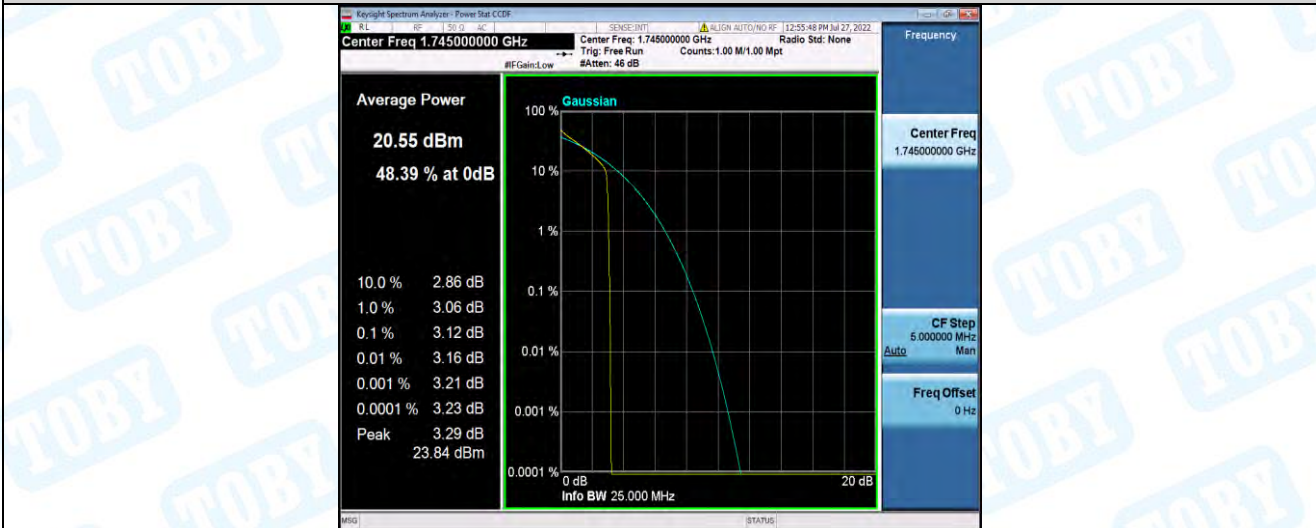

Band4-20MHz-QPSK-20300-1RB#0

Band4-20MHz-QPSK-20300-100RB#0