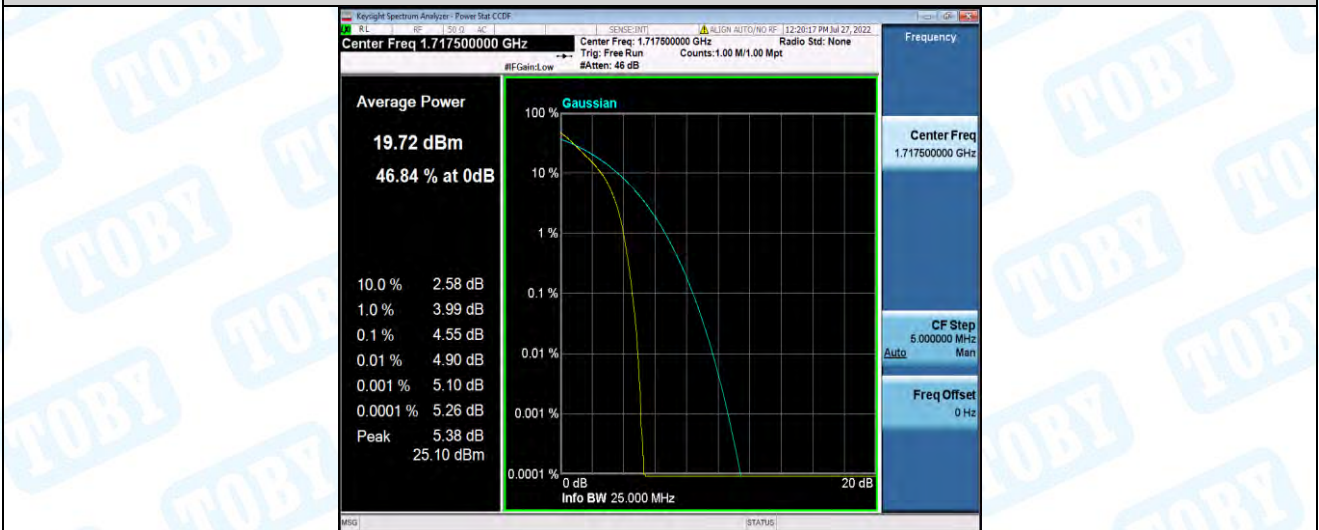

Band4-10MHz-16QAM-20000-50RB#0

Band4-10MHz-16QAM-20175-1RB#0

Band4-10MHz-16QAM-20175-50RB#0

Band4-10MHz-16QAM-20350-1RB#0

Band4-10MHz-16QAM-20350-50RB#0

Band4-15MHz-QPSK-20025-1RB#0

Band4-15MHz-QPSK-20025-75RB#0