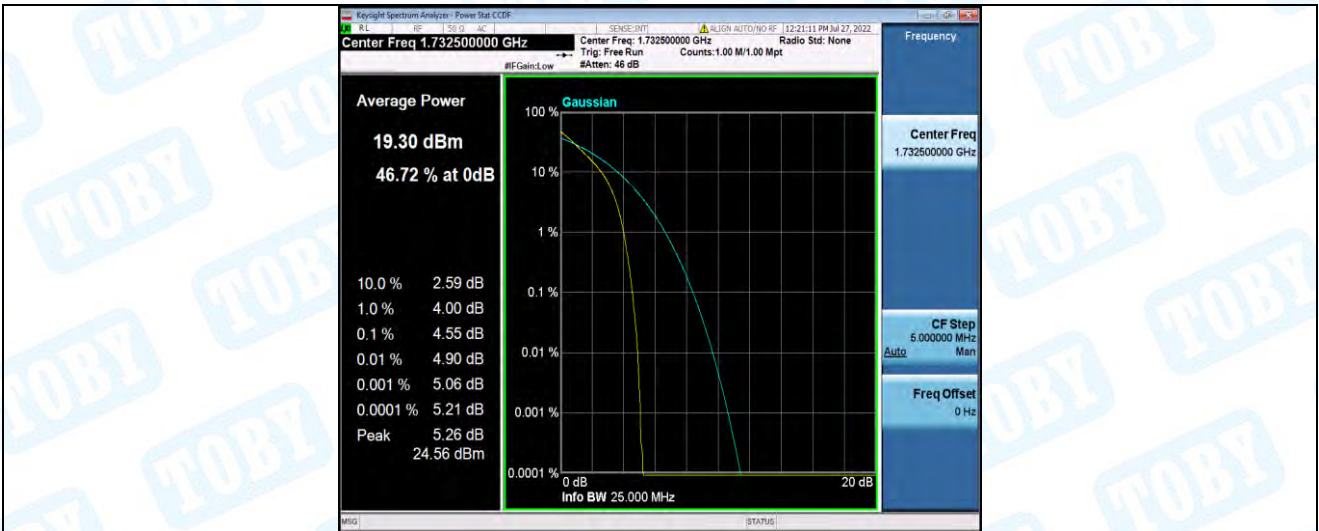

Band4-15MHz-QPSK-20175-75RB#0

Band4-15MHz-QPSK-20325-1RB#0