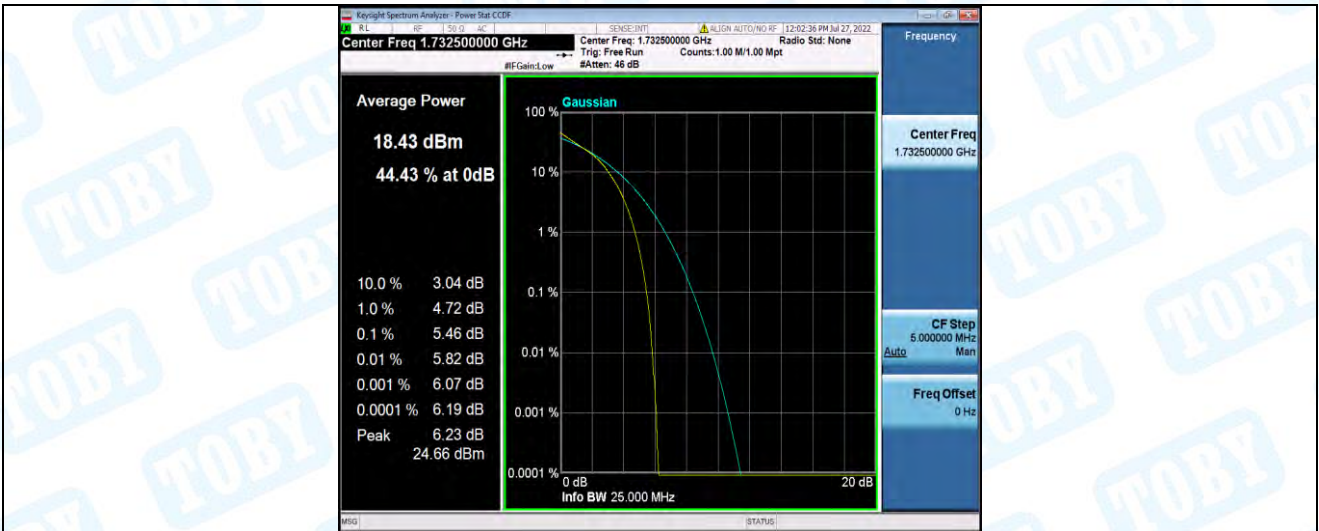

Band4-10MHz-16QAM-20000-50RB#0

Band4-10MHz-16QAM-20175-1RB#0

Band4-10MHz-16QAM-20175-50RB#0

Band4-10MHz-16QAM-20350-1RB#0

Band4-10MHz-16QAM-20350-50RB#0

Band4-15MHz-QPSK-20025-1RB#0

Band4-15MHz-QPSK-20025-75RB#0