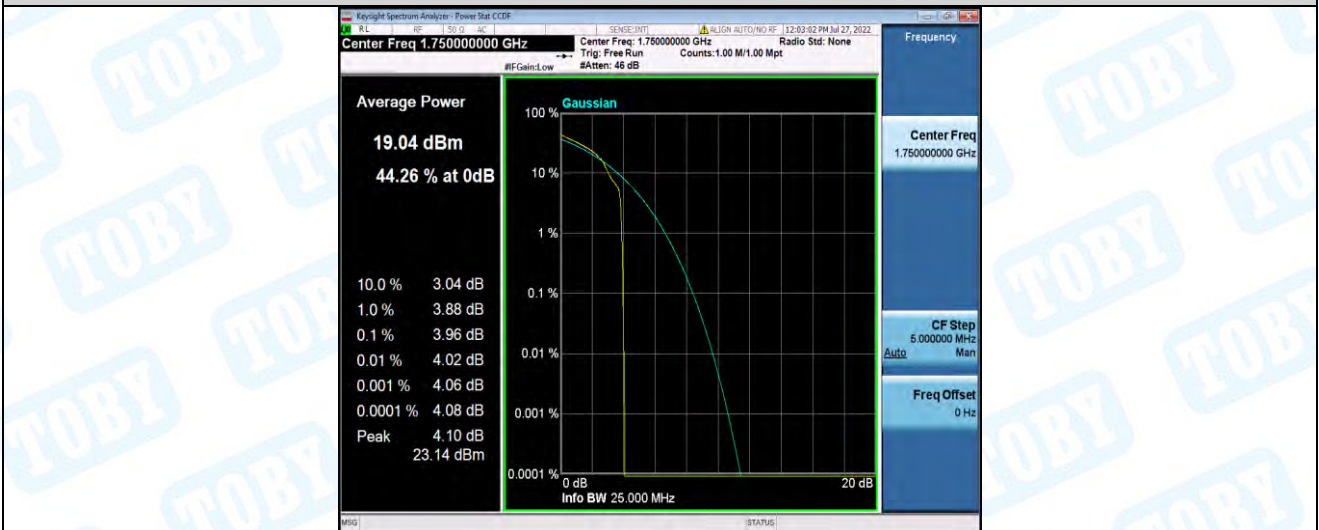

Band4-10MHz-16QAM-20000-50RB#0

Band4-10MHz-16QAM-20175-1RB#0

Band4-10MHz-16QAM-20175-50RB#0

Band4-10MHz-16QAM-20350-1RB#0

Band4-10MHz-16QAM-20350-50RB#0

Band4-15MHz-QPSK-20025-1RB#0

Band4-15MHz-QPSK-20025-75RB#0