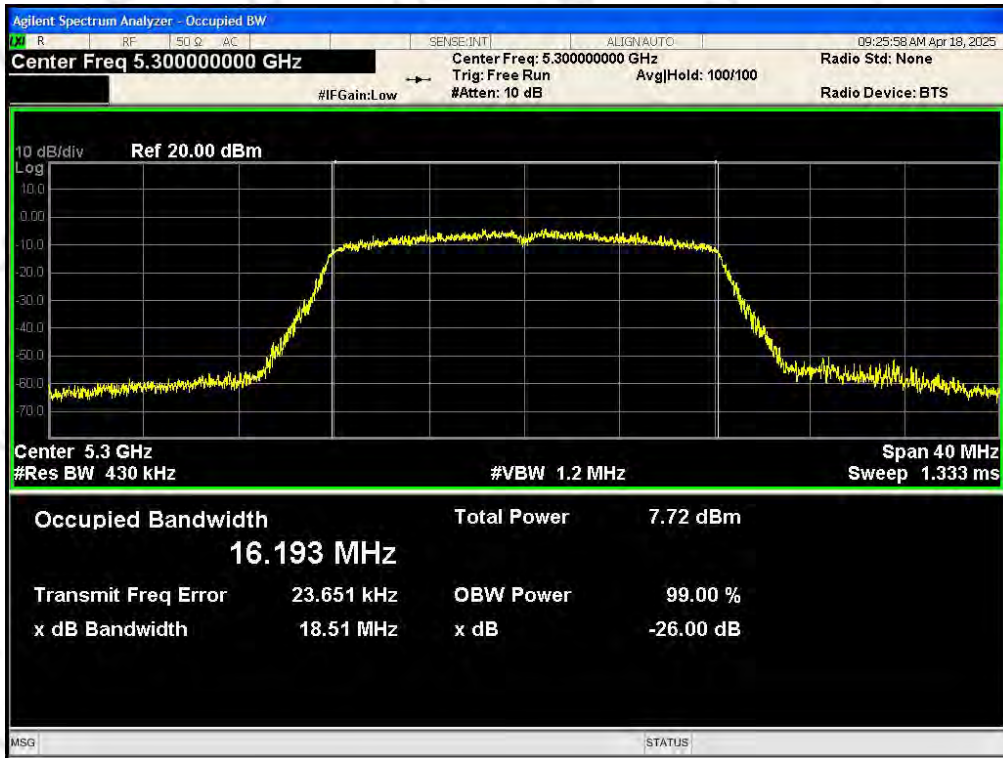

-26 dB Bandwidth NVNT 802.11a 5300MHz Ant0