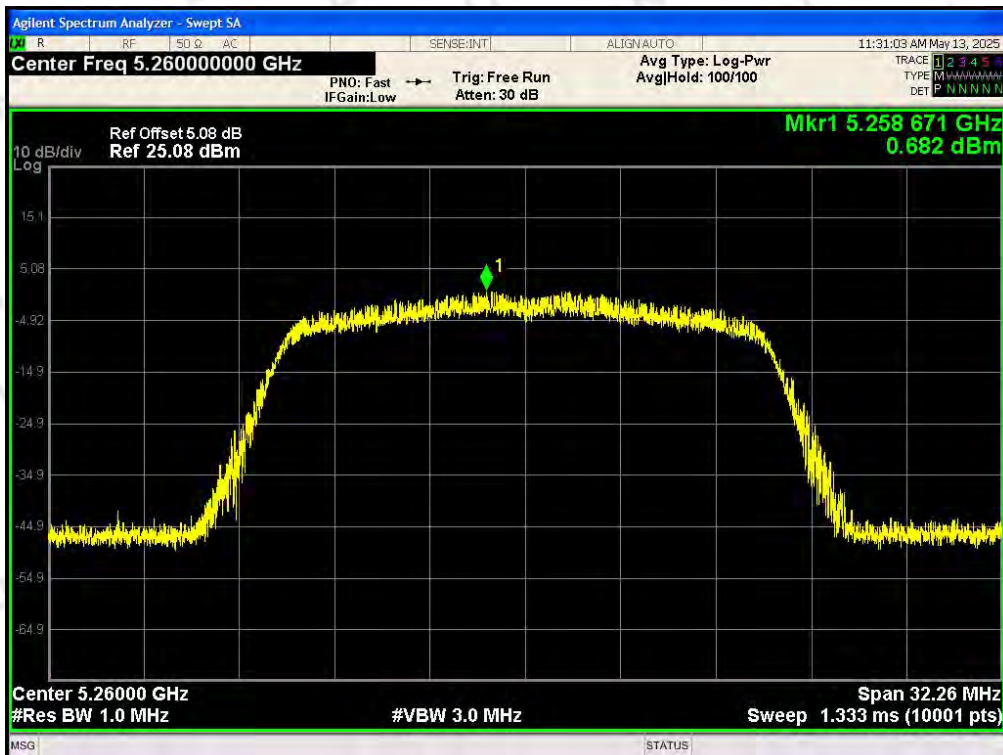

PSD NVNT 802.11a 5260MHz Ant1