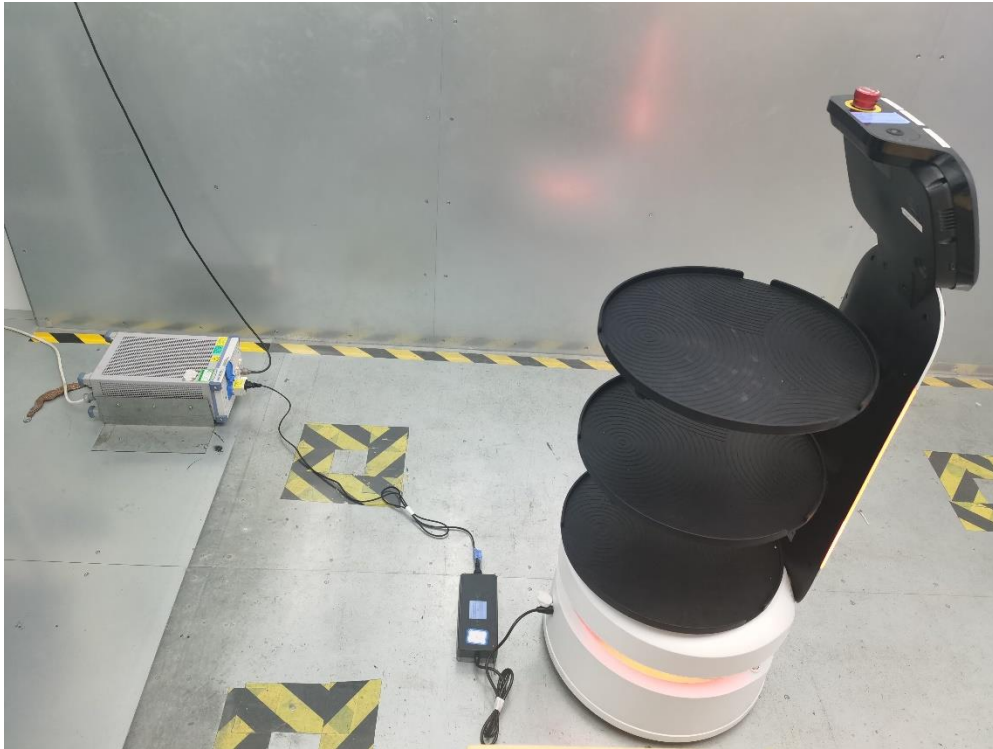

## Test Setup Photo

Description: Front View of Conducted Emission Test Setup for Power Port

Description: Back View of Conducted Emission Test Setup for Power Port

Description: Radiated Spurious Emission Test Setup for below 1GHz

Description: Radiated Spurious Emission Test Setup for above 1GHz