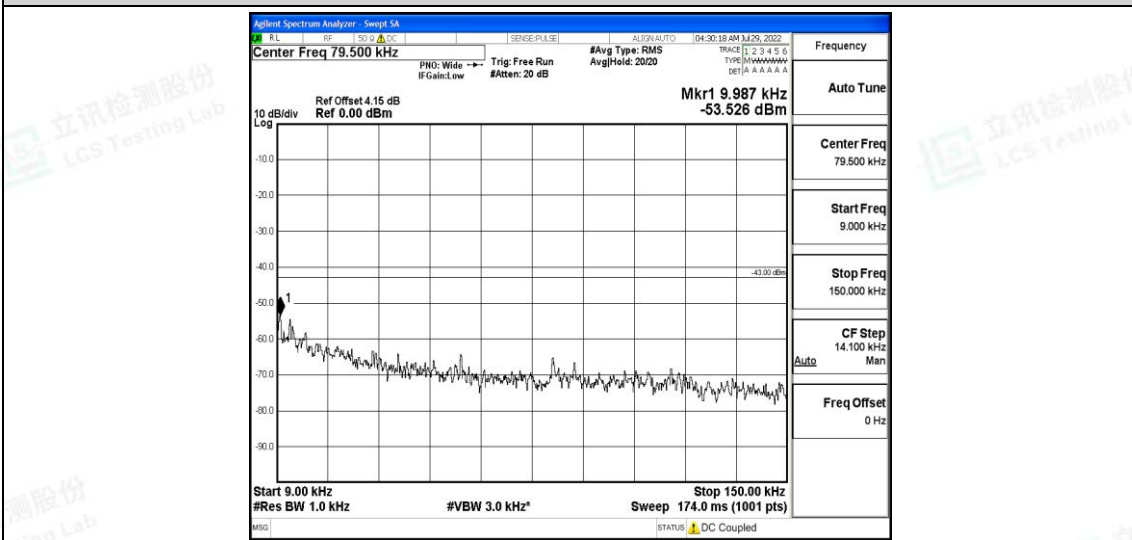

Band5-3MHz-QPSK-20415-1RB#0-Range1:0.009~0.15MHz