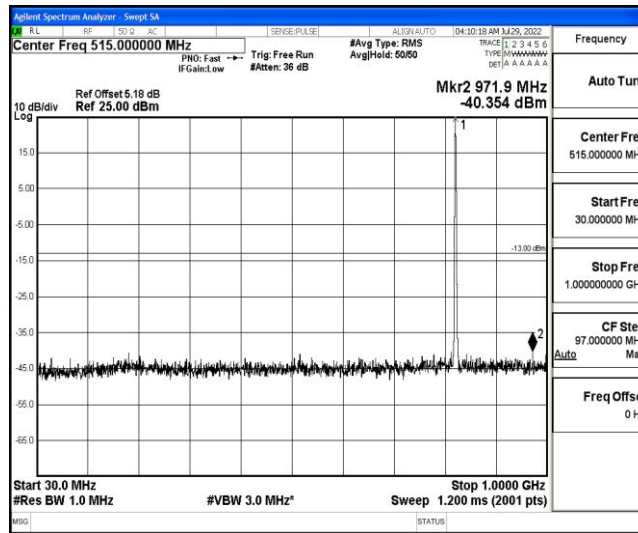

Band5-1.4MHz-16QAM-20407-1RB#0-Range3:30~1000MHz

Band5-1.4MHz-16QAM-20407-1RB#0-Range4:1000~10000MHz

Band5-1.4MHz-16QAM-20525-1RB#0-Range1:0.009~0.15MHz

Band5-1.4MHz-16QAM-20525-1RB#0-Range2:0.15~30MHz

Band5-1.4MHz-16QAM-20525-1RB#0-Range3:30~1000MHz