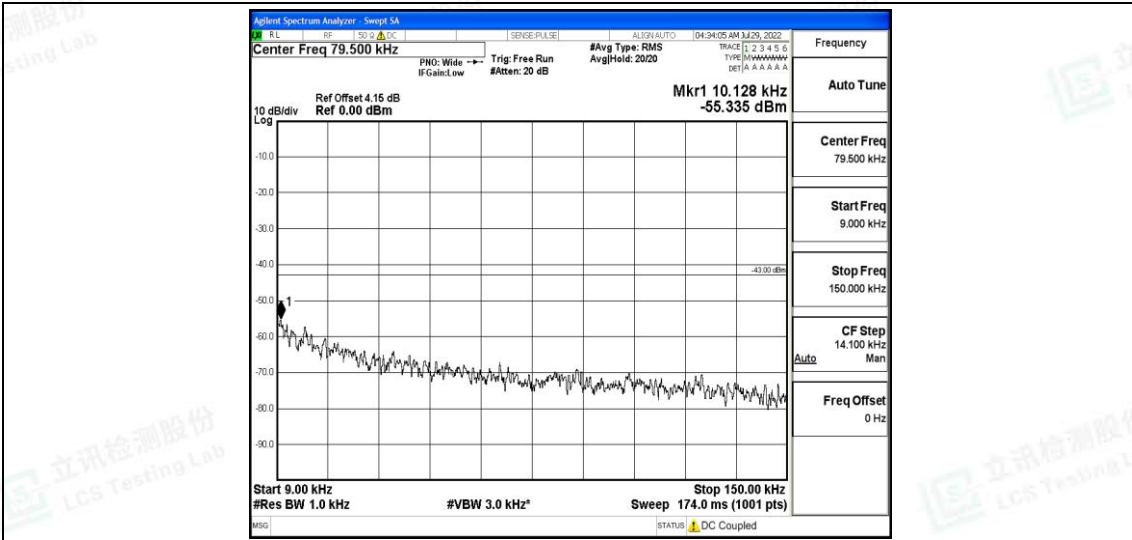

Band5-3MHz-16QAM-20525-1RB#0-Range1:0.009~0.15MHz