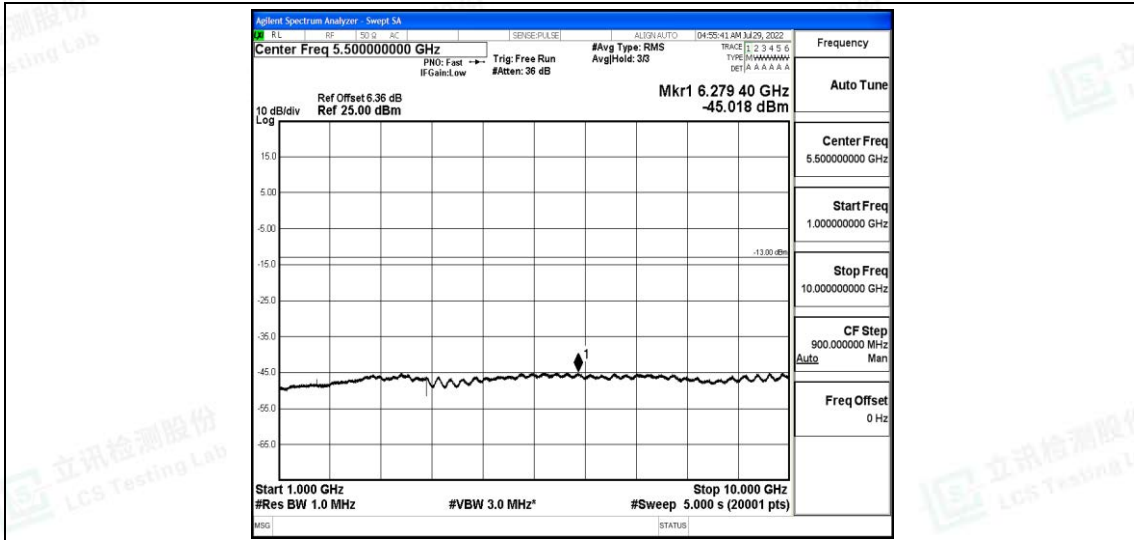

Band5-5MHz-16QAM-20525-1RB#0-Range1:0.009~0.15MHz

Band5-5MHz-16QAM-20525-1RB#0-Range2:0.15~30MHz

Band5-5MHz-16QAM-20525-1RB#0-Range3:30~1000MHz

Band5-5MHz-16QAM-20525-1RB#0-Range4:1000~10000MHz

Band5-5MHz-16QAM-20625-1RB#0-Range1:0.009~0.15MHz