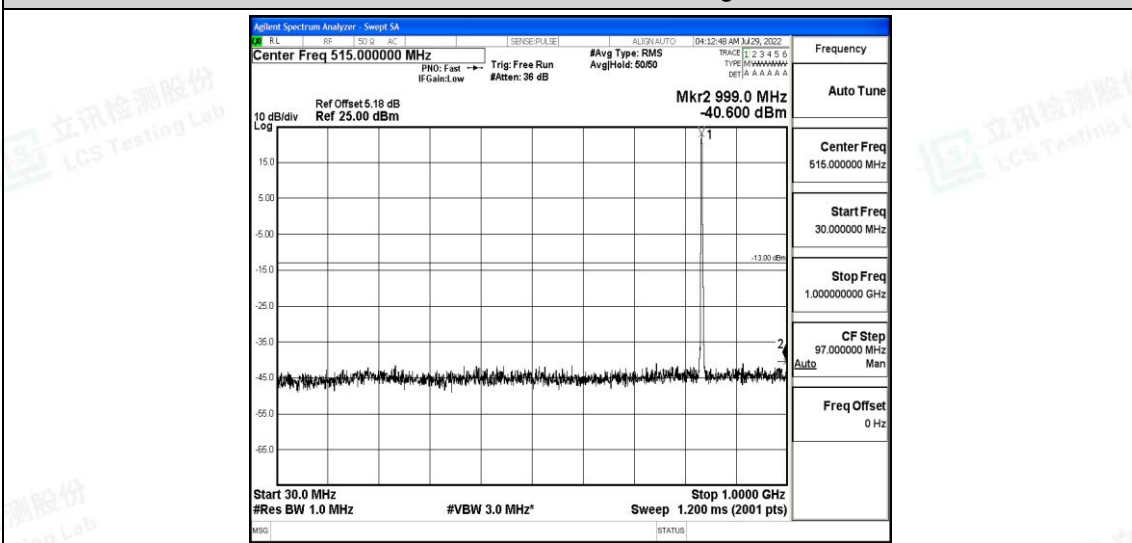

Band5-1.4MHz-16QAM-20407-1RB#0-Range3:30~1000MHz

Band5-1.4MHz-16QAM-20407-1RB#0-Range4:1000~10000MHz

Band5-1.4MHz-16QAM-20525-1RB#0-Range1:0.009~0.15MHz

Band5-1.4MHz-16QAM-20525-1RB#0-Range2:0.15~30MHz

Band5-1.4MHz-16QAM-20525-1RB#0-Range3:30~1000MHz