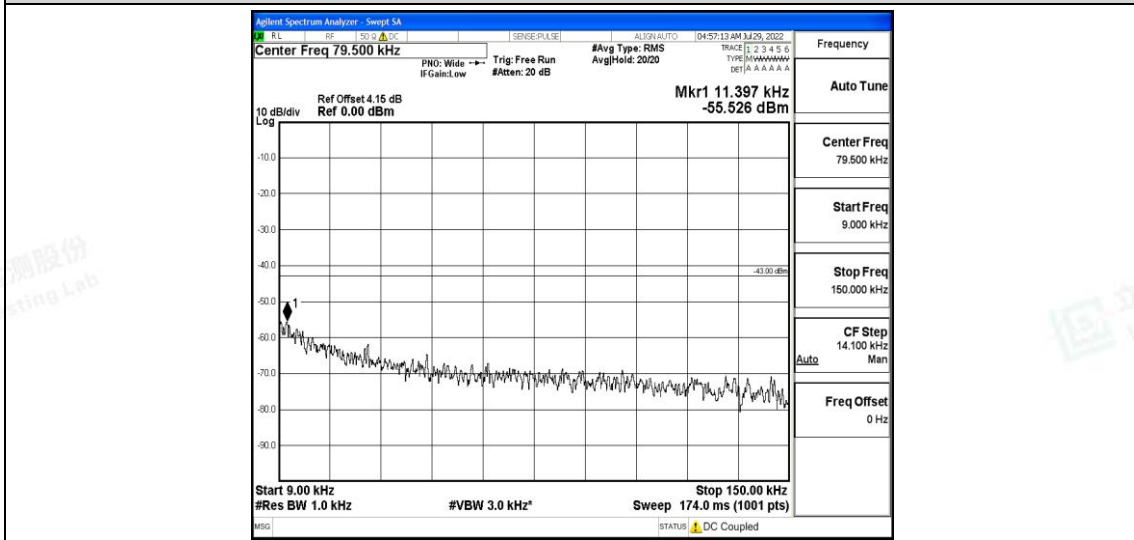

Band5-5MHz-16QAM-20525-1RB#0-Range1:0.009~0.15MHz

Band5-5MHz-16QAM-20525-1RB#0-Range2:0.15~30MHz

Band5-5MHz-16QAM-20525-1RB#0-Range3:30~1000MHz

Band5-5MHz-16QAM-20525-1RB#0-Range4:1000~10000MHz

Band5-5MHz-16QAM-20625-1RB#0-Range1:0.009~0.15MHz