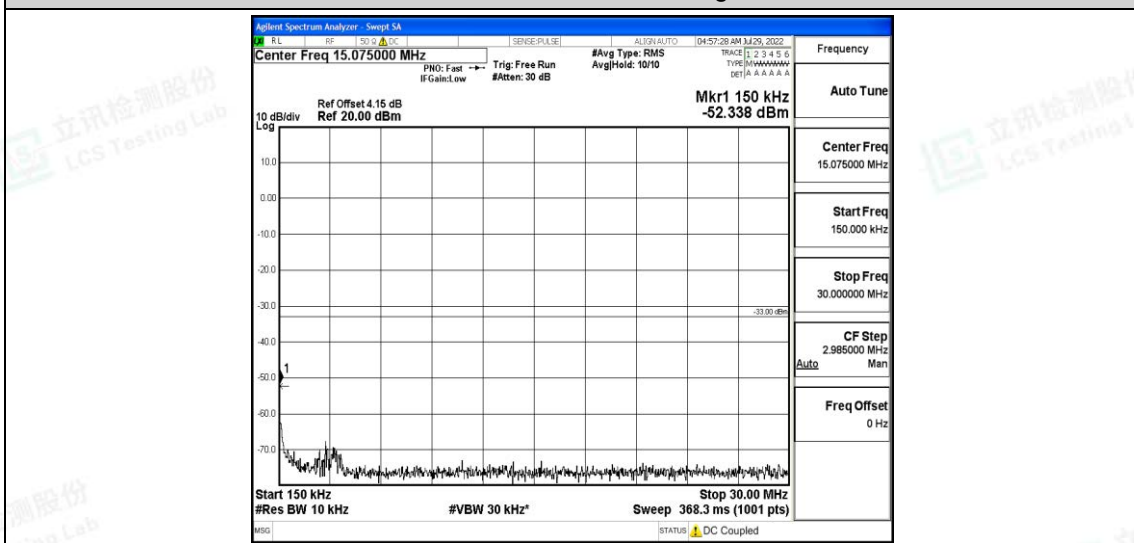

Band5-5MHz-16QAM-20625-1RB#0-Range2:0.15~30MHz