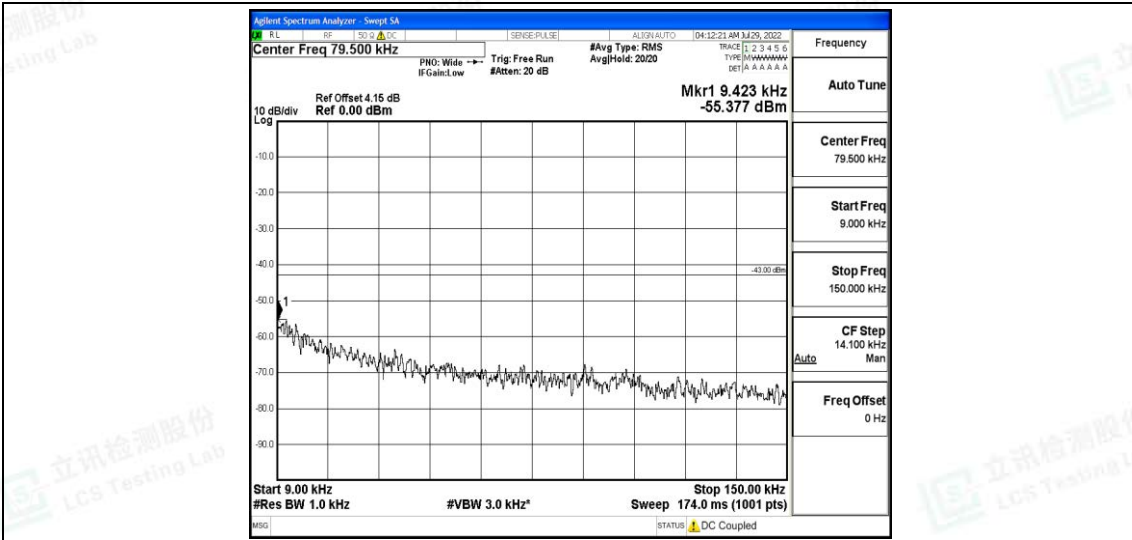

Band5-1.4MHz-16QAM-20407-1RB#0-Range3:30~1000MHz

Band5-1.4MHz-16QAM-20407-1RB#0-Range4:1000~10000MHz

Band5-1.4MHz-16QAM-20525-1RB#0-Range1:0.009~0.15MHz

Band5-1.4MHz-16QAM-20525-1RB#0-Range2:0.15~30MHz

Band5-1.4MHz-16QAM-20525-1RB#0-Range3:30~1000MHz