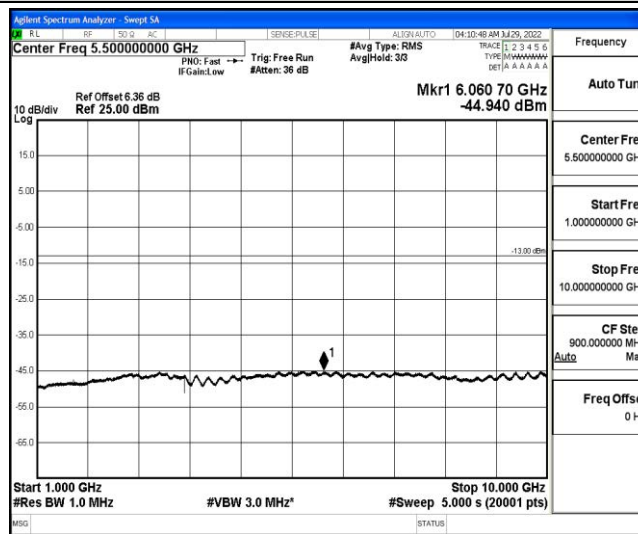

Band5-1.4MHz-16QAM-20407-1RB#0-Range3:30~1000MHz

Band5-1.4MHz-16QAM-20407-1RB#0-Range4:1000~10000MHz

Band5-1.4MHz-16QAM-20525-1RB#0-Range1:0.009~0.15MHz

Band5-1.4MHz-16QAM-20525-1RB#0-Range2:0.15~30MHz

Band5-1.4MHz-16QAM-20525-1RB#0-Range3:30~1000MHz