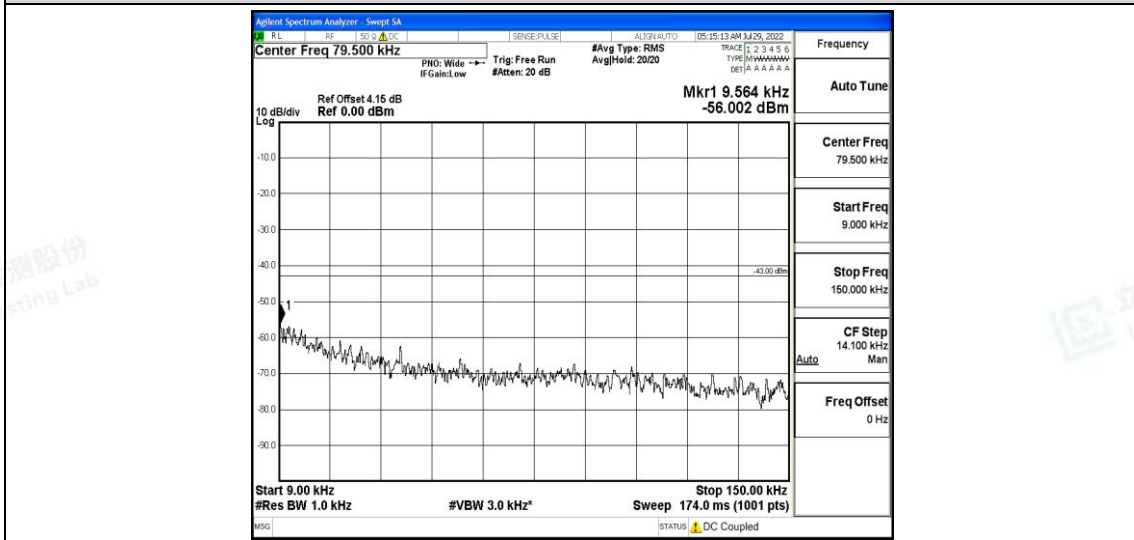

Band5-10MHz-QPSK-20600-1RB#0-Range1:0.009~0.15MHz