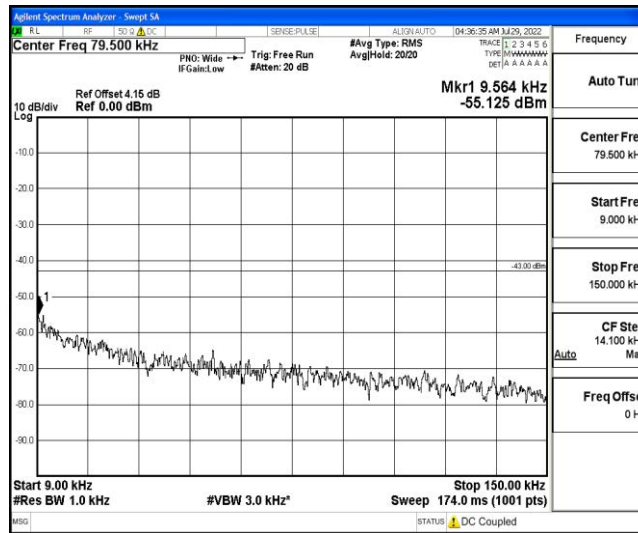

Band5-3MHz-16QAM-20635-1RB#0-Range1:0.009~0.15MHz