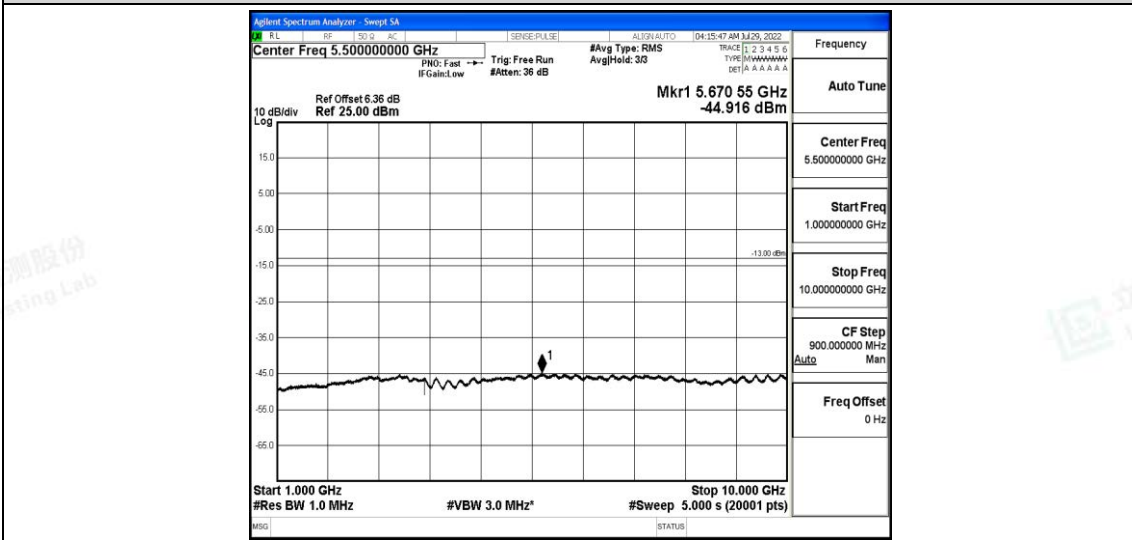

Band5-1.4MHz-16QAM-20525-1RB#0-Range4:1000~10000MHz

Band5-1.4MHz-16QAM-20643-1RB#0-Range1:0.009~0.15MHz

Band5-1.4MHz-16QAM-20643-1RB#0-Range2:0.15~30MHz

Band5-1.4MHz-16QAM-20643-1RB#0-Range3:30~1000MHz

Band5-1.4MHz-16QAM-20643-1RB#0-Range4:1000~10000MHz