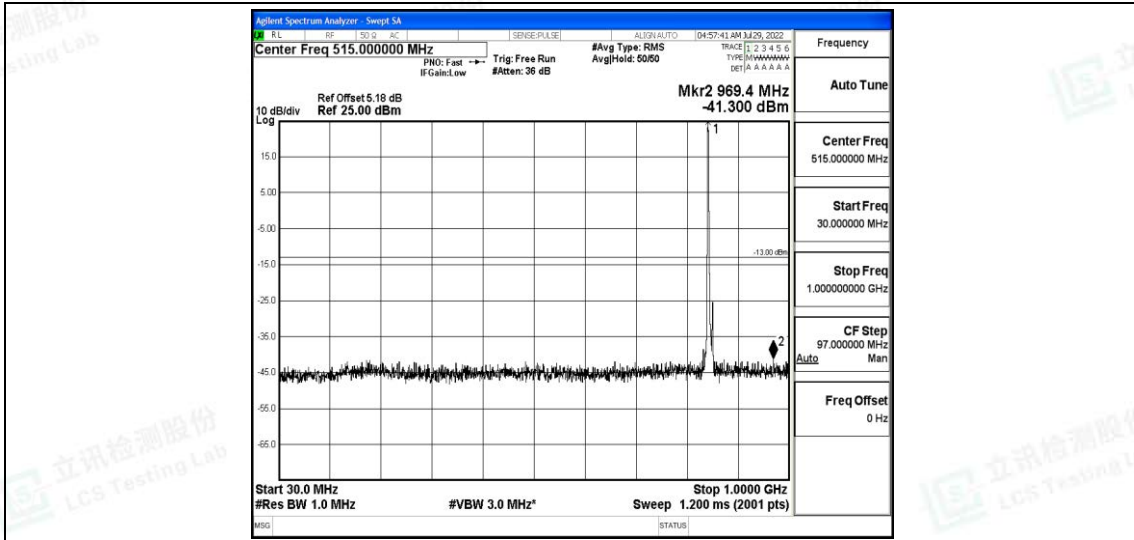

Band5-5MHz-16QAM-20625-1RB#0-Range3:30~1000MHz