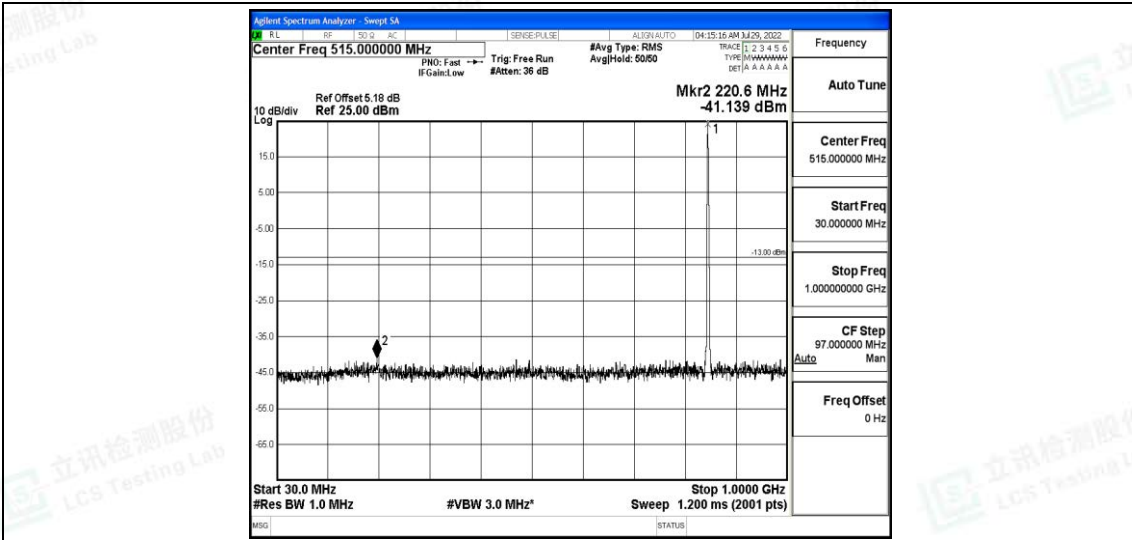

Band5-1.4MHz-16QAM-20525-1RB#0-Range4:1000~10000MHz

Band5-1.4MHz-16QAM-20643-1RB#0-Range1:0.009~0.15MHz

Band5-1.4MHz-16QAM-20643-1RB#0-Range2:0.15~30MHz

Band5-1.4MHz-16QAM-20643-1RB#0-Range3:30~1000MHz

Band5-1.4MHz-16QAM-20643-1RB#0-Range4:1000~10000MHz