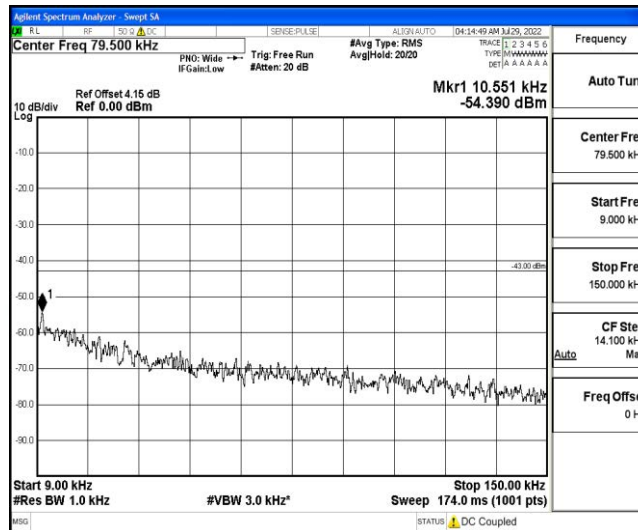

Band5-1.4MHz-16QAM-20643-1RB#0-Range1:0.009~0.15MHz