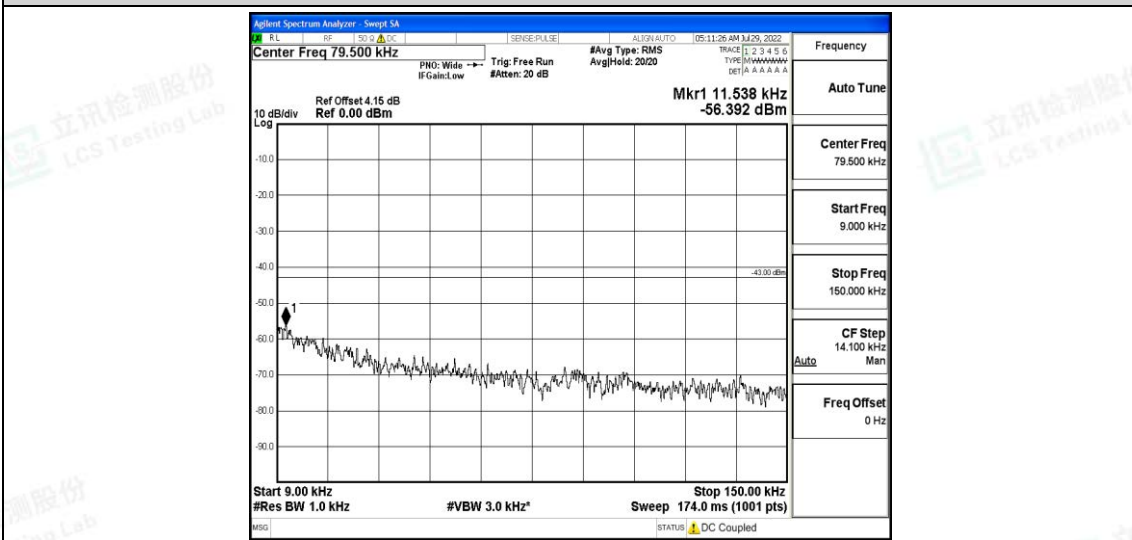

Band5-10MHz-16QAM-20450-1RB#0-Range1:0.009~0.15MHz