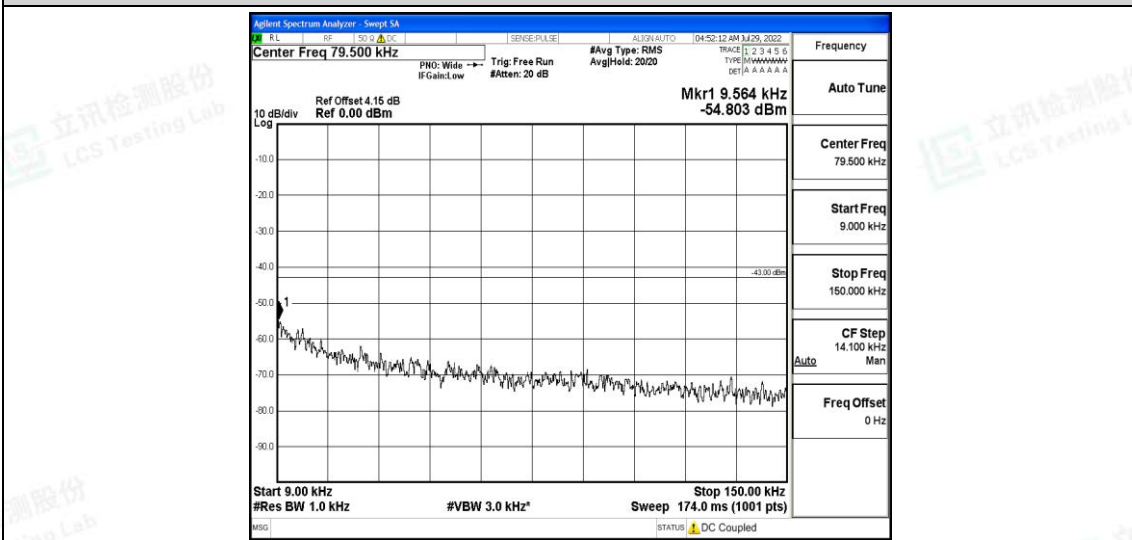

Band5-5MHz-16QAM-20425-1RB#0-Range1:0.009~0.15MHz