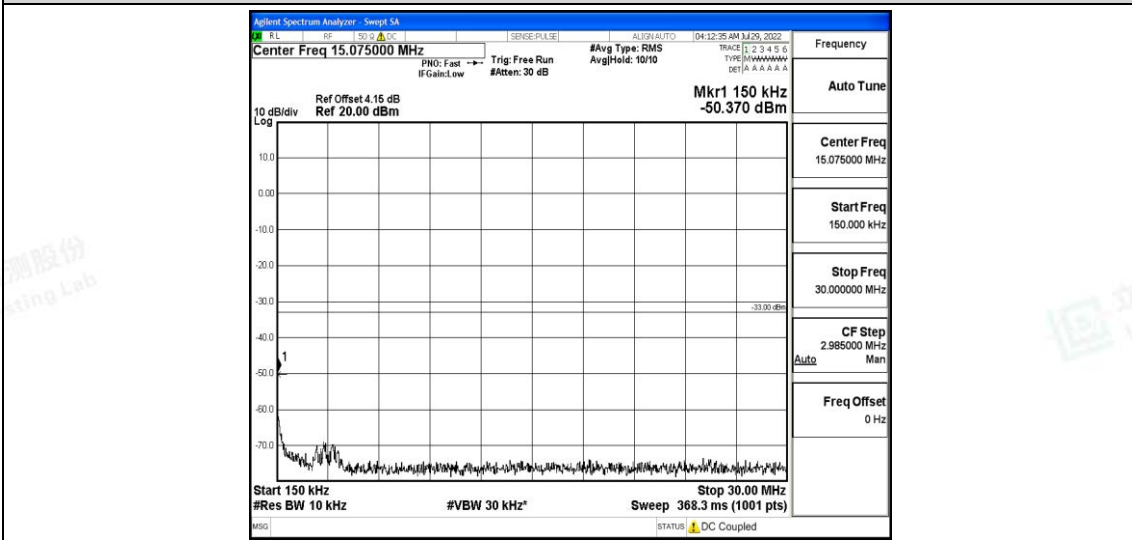

Band5-1.4MHz-16QAM-20407-1RB#0-Range3:30~1000MHz

Band5-1.4MHz-16QAM-20407-1RB#0-Range4:1000~10000MHz

Band5-1.4MHz-16QAM-20525-1RB#0-Range1:0.009~0.15MHz

Band5-1.4MHz-16QAM-20525-1RB#0-Range2:0.15~30MHz

Band5-1.4MHz-16QAM-20525-1RB#0-Range3:30~1000MHz