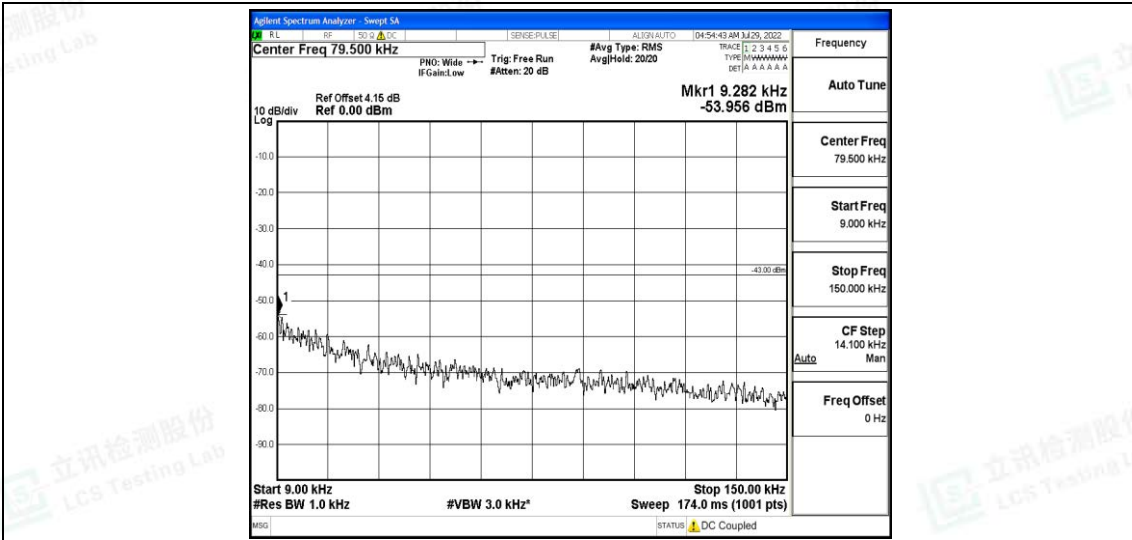

Band5-5MHz-16QAM-20525-1RB#0-Range1:0.009~0.15MHz