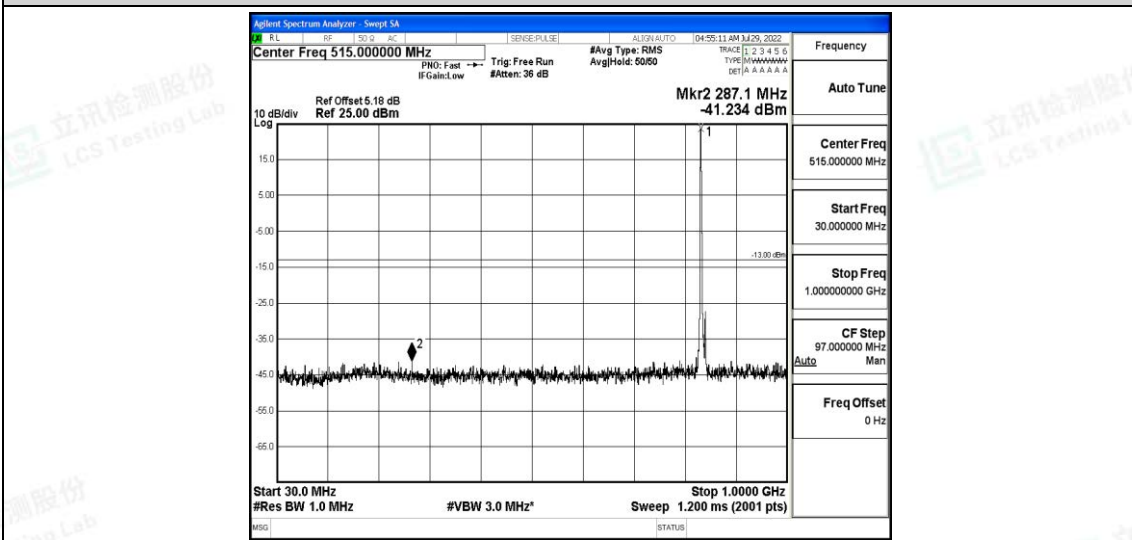

Band5-5MHz-16QAM-20525-1RB#0-Range1:0.009~0.15MHz

Band5-5MHz-16QAM-20525-1RB#0-Range2:0.15~30MHz

Band5-5MHz-16QAM-20525-1RB#0-Range3:30~1000MHz

Band5-5MHz-16QAM-20525-1RB#0-Range4:1000~10000MHz

Band5-5MHz-16QAM-20625-1RB#0-Range1:0.009~0.15MHz