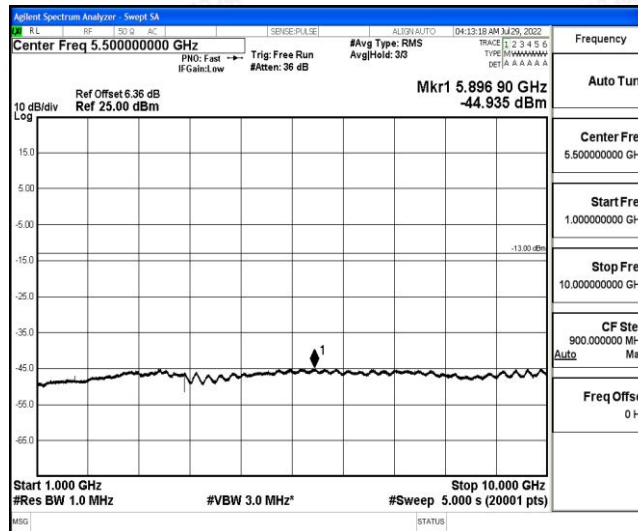

Band5-1.4MHz-16QAM-20525-1RB#0-Range4:1000~10000MHz