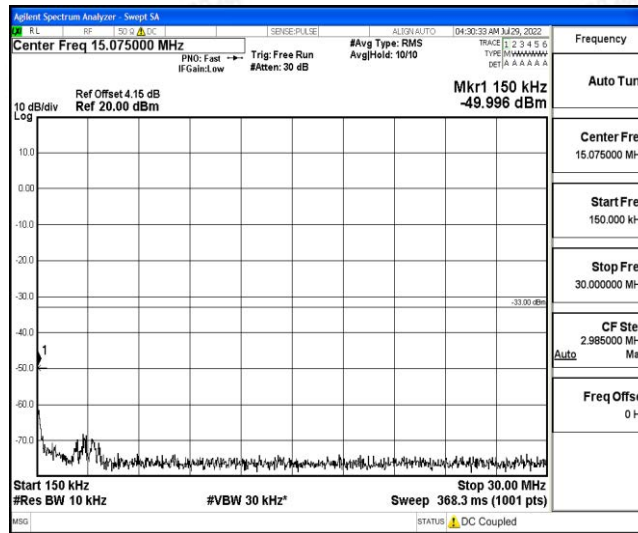

Band5-3MHz-QPSK-20415-1RB#0-Range2:0.15~30MHz