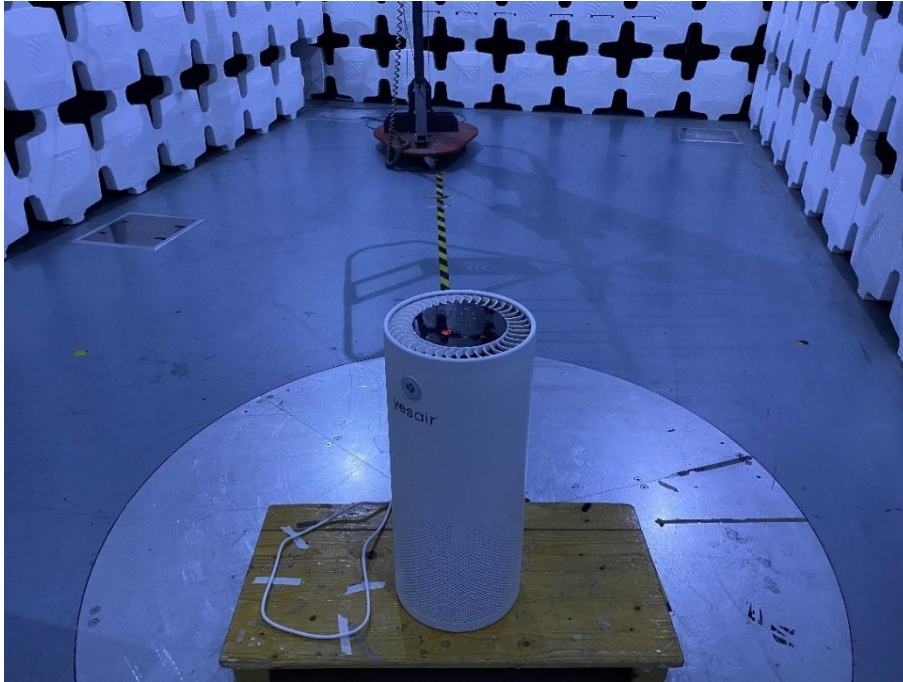

RADIATED EMISSION TEST SET-UP

Front View

Back View

The EUT is placed at the center of turntable