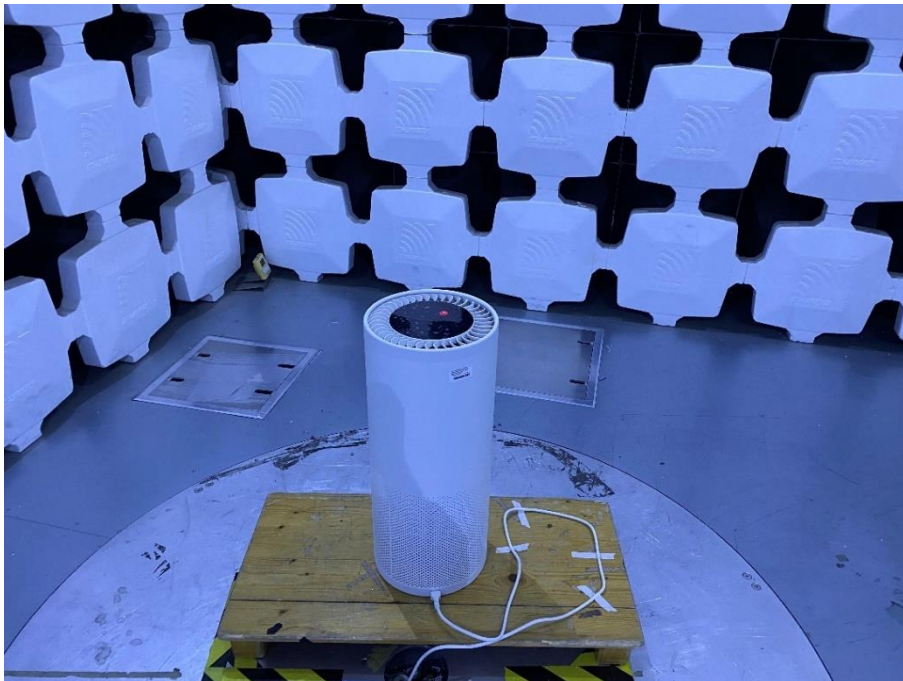

RADIATED EMISSION TEST SET-UP

Front View

Back View

The EUT is placed at the center of turntable