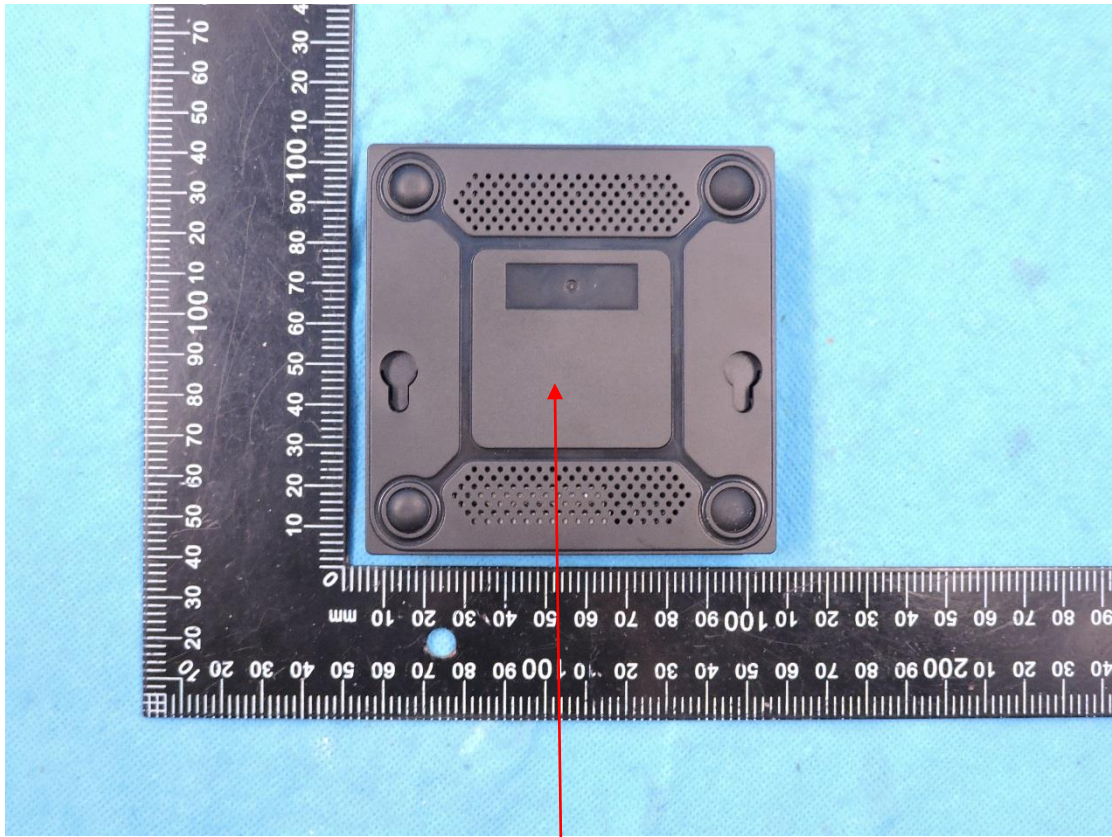

# FCC Label

Product Name: HKE360  
Model Name: 360BOX  
Input: DC 5V2A  
FCC ID: 2A5Z5-360TVBOX