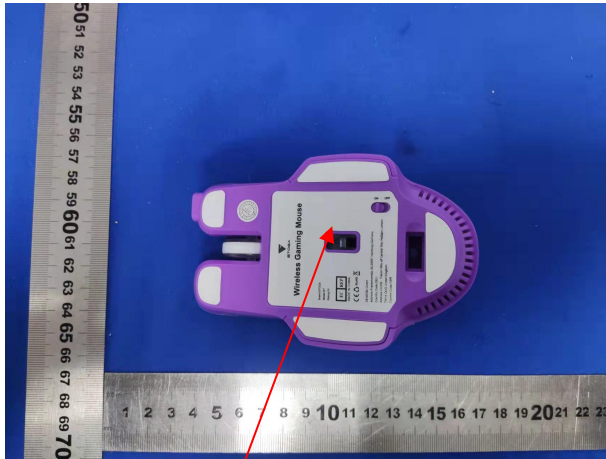

Label and Label Location

FCC ID:2A5T5-M7

L*W: 10mm*7mm

Black font on a white label