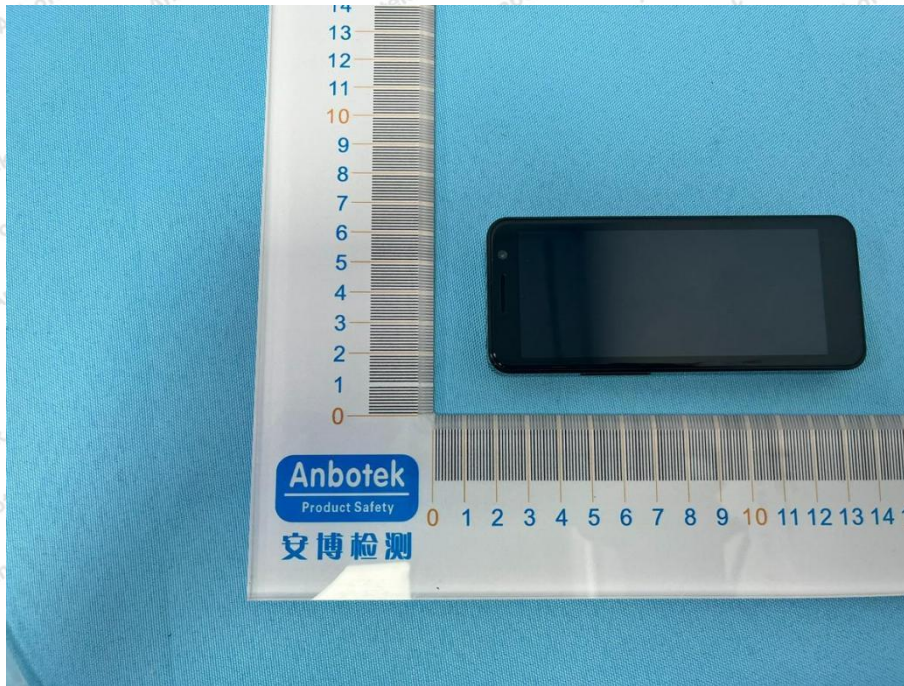

Appendix II -- External Photograph

Shenzhen Anbotek Compliance Laboratory Limited

Address: 1/F., Building D, Sogood Science and Technology Park, Sanwei Community, Hangcheng Street, Bao'an District, Shenzhen, Guangdong, China.
Tel: (86) 0755-26066440 Fax: (86) 0755-26014772 Email: service@anbotek.com