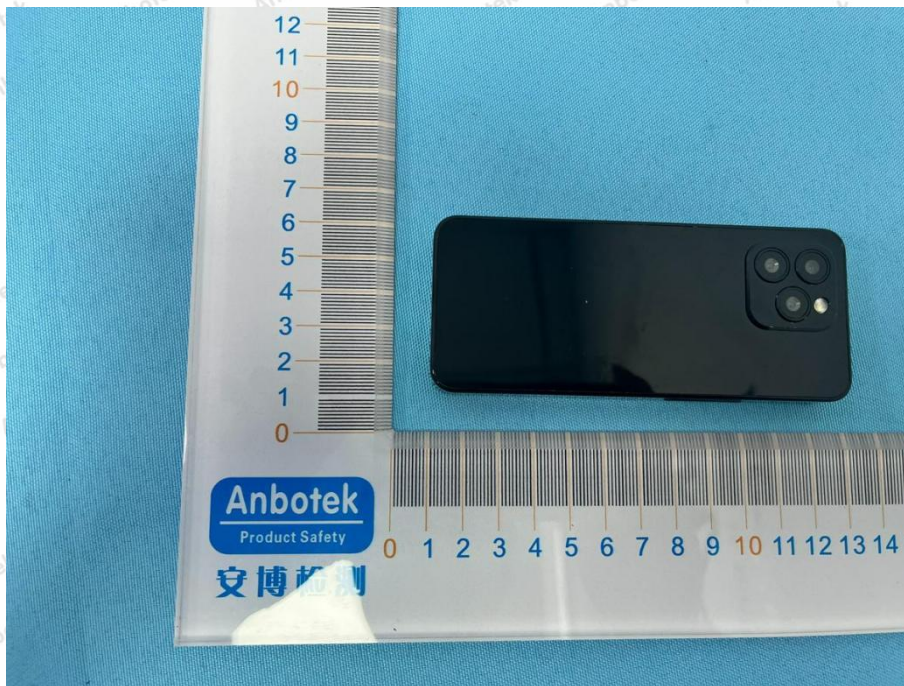

Appendix II -- External Photograph

Shenzhen Anbotek Compliance Laboratory Limited

Address: 1/F., Building D, Sogood Science and Technology Park, Sanwei Community, Hangcheng Street, Bao'an District, Shenzhen, Guangdong, China.
Tel: (86) 0755-26066440 Fax: (86) 0755-26014772 Email: service@anbotek.com