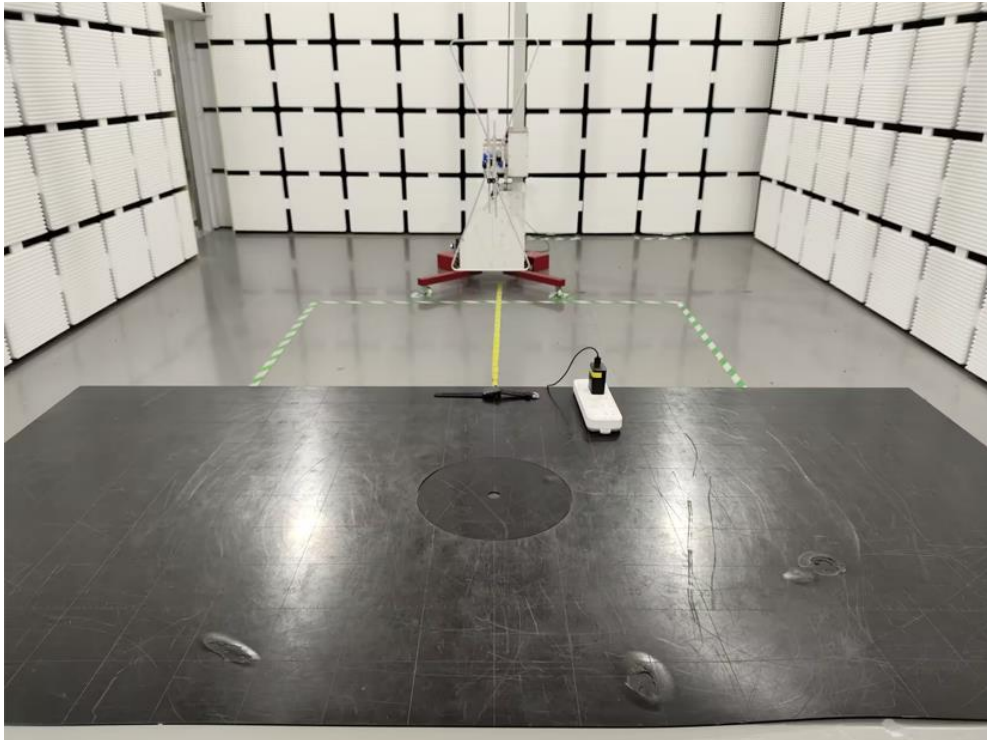

# Appendix I Test Setup Photo

FCC ID: 2A5HP-Z169

Spurious Radiation Emissions Test (<1G)

Spurious Radiation Emissions Test (> 1G)

Conducted emission Test

-----End-----