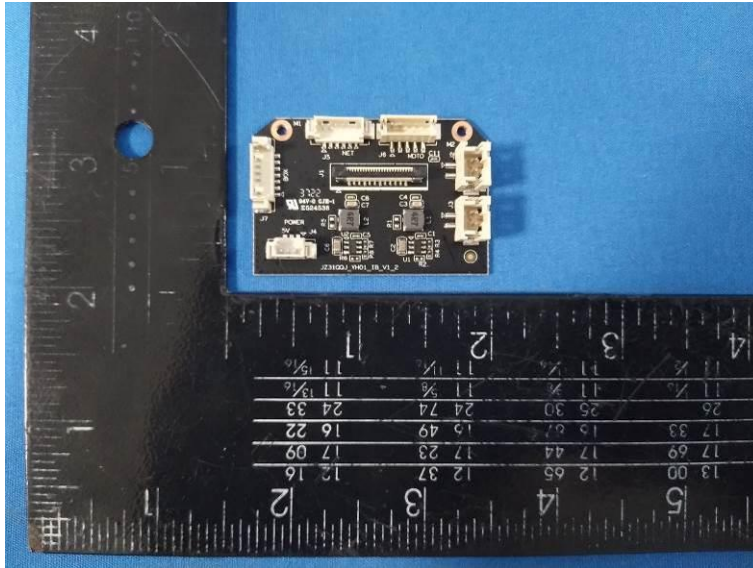

# Internal Photos of the EUT

Photo 1

Photo 2

Photo 3

2.4GWIF ( External )  
Antenna

Photo 4

Photo 5

Photo 6