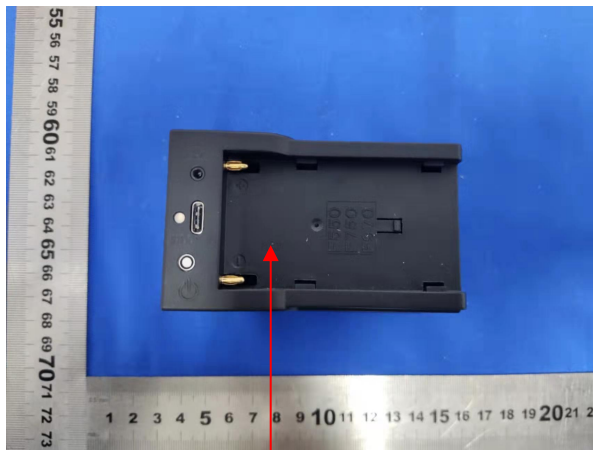

## Label and Label Location

FCC ID: 2A579-KMS-S3

L\*W: 10mm\*7mm

Black font on a white label