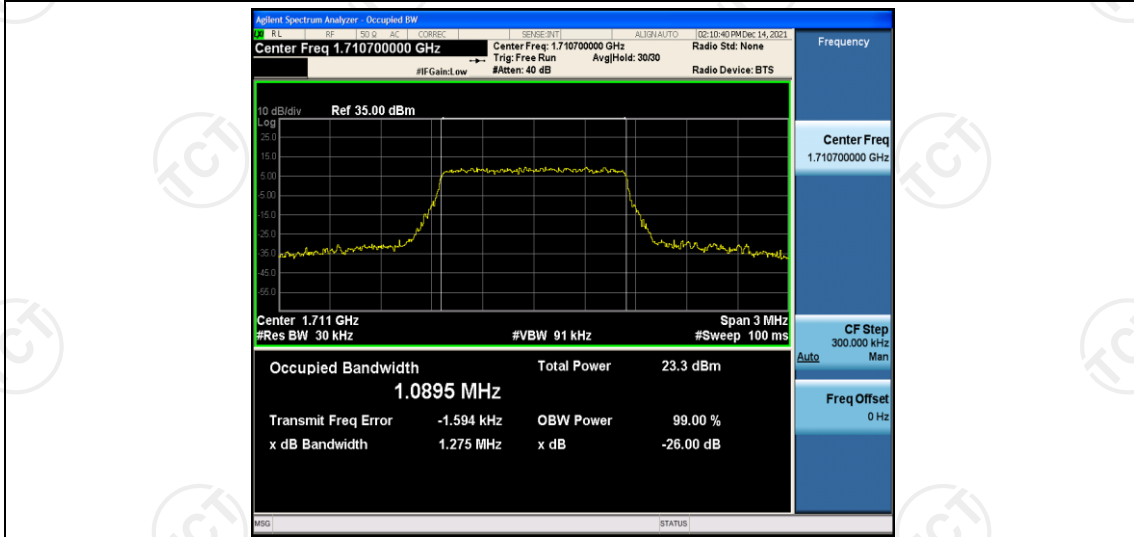

Band66-1.4MHz-16QAM-131979-6RB#0