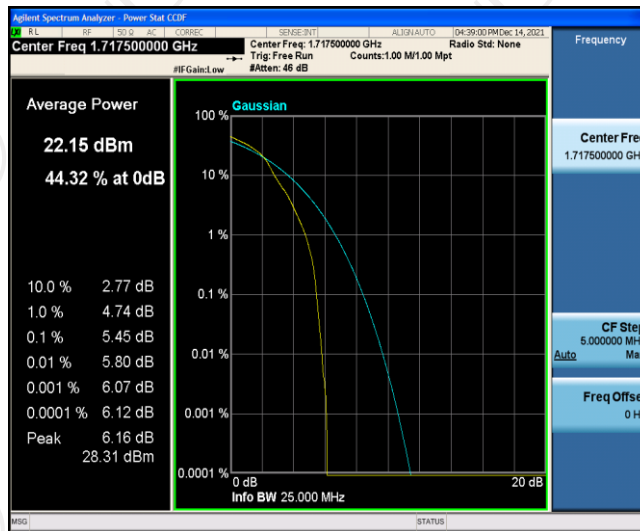

Band66-15MHz-16QAM-132047-1RB#0