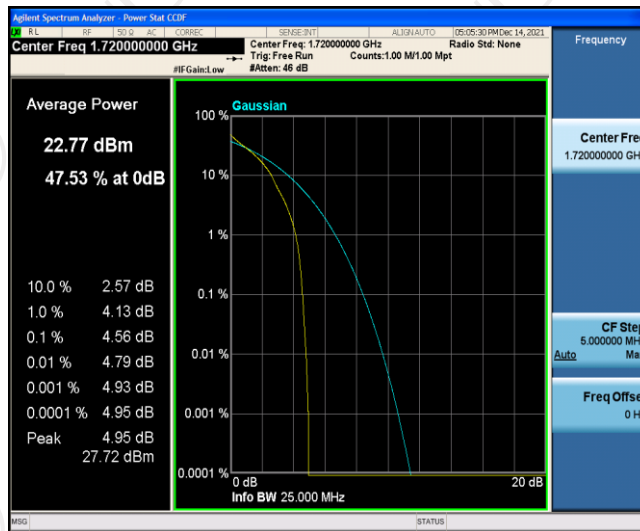

Band66-20MHz-QPSK-132072-1RB#0