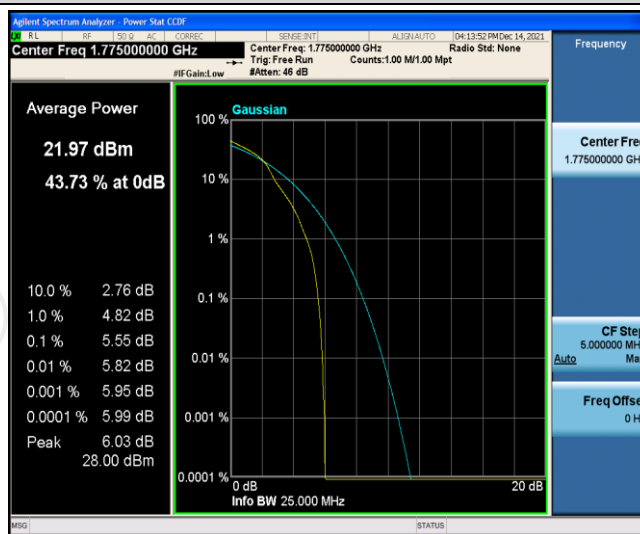

Band66-10MHz-16QAM-132322-50RB#0

Band66-10MHz-16QAM-132622-1RB#0

Band66-10MHz-16QAM-132622-50RB#0

Band66-15MHz-QPSK-132047-1RB#0

Band66-15MHz-QPSK-132047-75RB#0

Band66-15MHz-QPSK-132322-1RB#0

Band66-15MHz-QPSK-132322-75RB#0