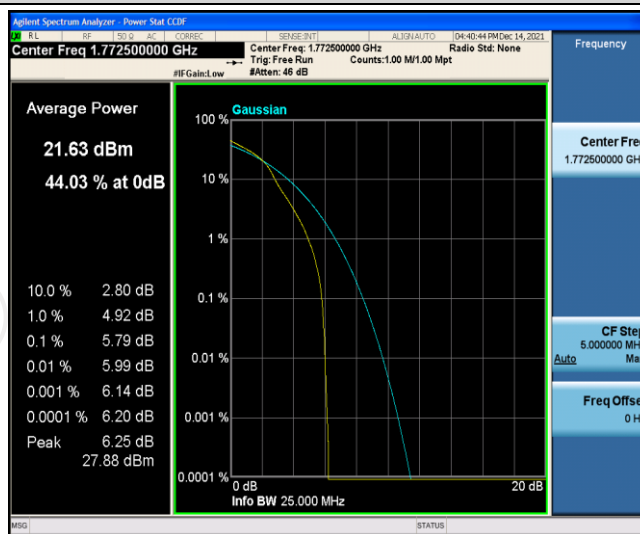

Band66-15MHz-QPSK-132597-1RB#0

Band66-15MHz-QPSK-132597-75RB#0

Band66-15MHz-16QAM-132047-1RB#0

Band66-15MHz-16QAM-132047-75RB#0

Band66-15MHz-16QAM-132322-1RB#0

Band66-15MHz-16QAM-132322-75RB#0

Band66-15MHz-16QAM-132597-1RB#0