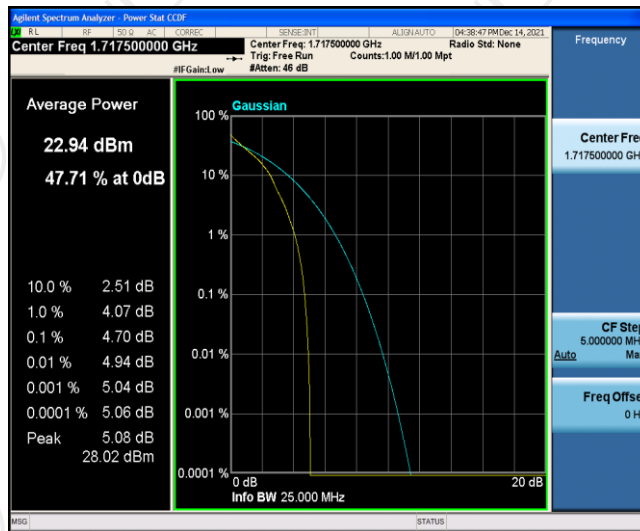

Band66-10MHz-16QAM-132322-50RB#0

Band66-10MHz-16QAM-132622-1RB#0

Band66-10MHz-16QAM-132622-50RB#0

Band66-15MHz-QPSK-132047-1RB#0

Band66-15MHz-QPSK-132047-75RB#0

Band66-15MHz-QPSK-132322-1RB#0

Band66-15MHz-QPSK-132322-75RB#0