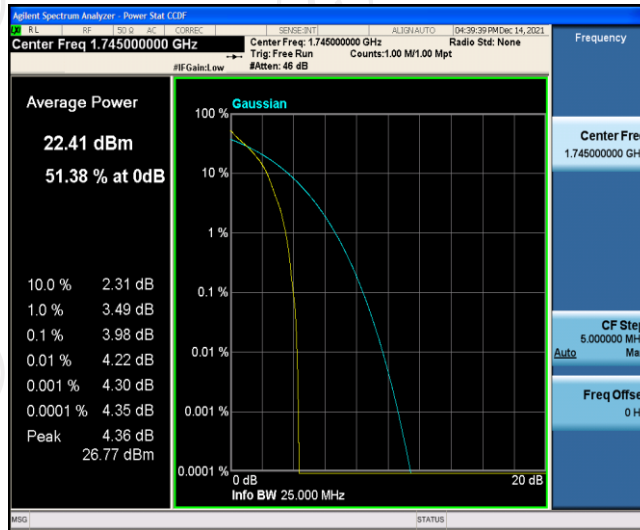

Band66-10MHz-16QAM-132322-50RB#0

Band66-10MHz-16QAM-132622-1RB#0

Band66-10MHz-16QAM-132622-50RB#0

Band66-15MHz-QPSK-132047-1RB#0

Band66-15MHz-QPSK-132047-75RB#0

Band66-15MHz-QPSK-132322-1RB#0

Band66-15MHz-QPSK-132322-75RB#0