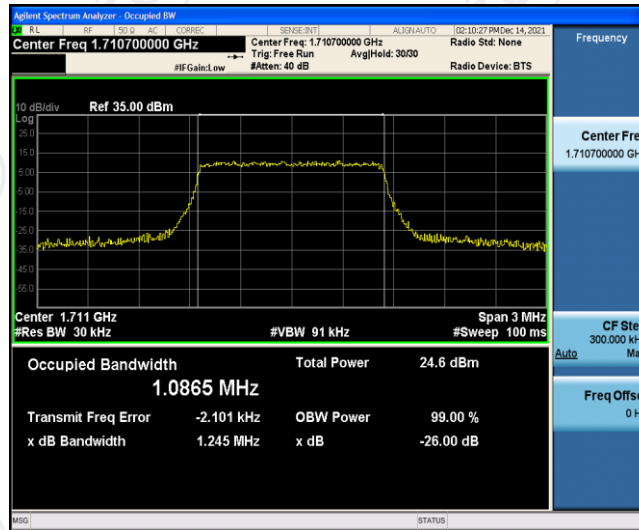

Test Graphs

Band66-1.4MHz-QPSK-131979-6RB#0