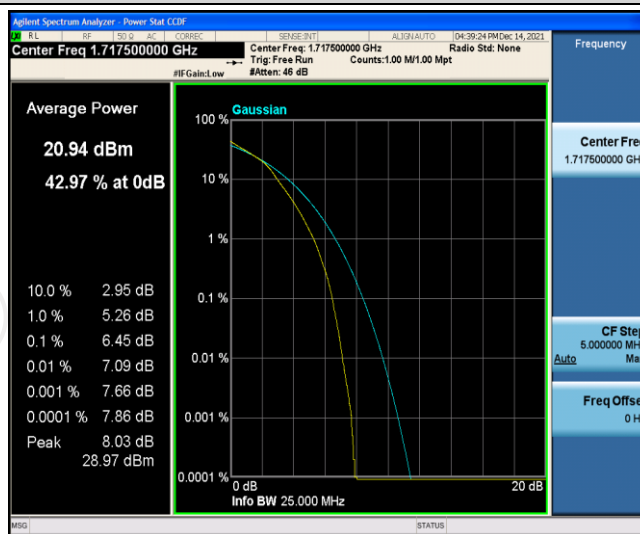

Band66-15MHz-QPSK-132597-1RB#0

Band66-15MHz-QPSK-132597-75RB#0

Band66-15MHz-16QAM-132047-1RB#0

Band66-15MHz-16QAM-132047-75RB#0

Band66-15MHz-16QAM-132322-1RB#0

Band66-15MHz-16QAM-132322-75RB#0

Band66-15MHz-16QAM-132597-1RB#0