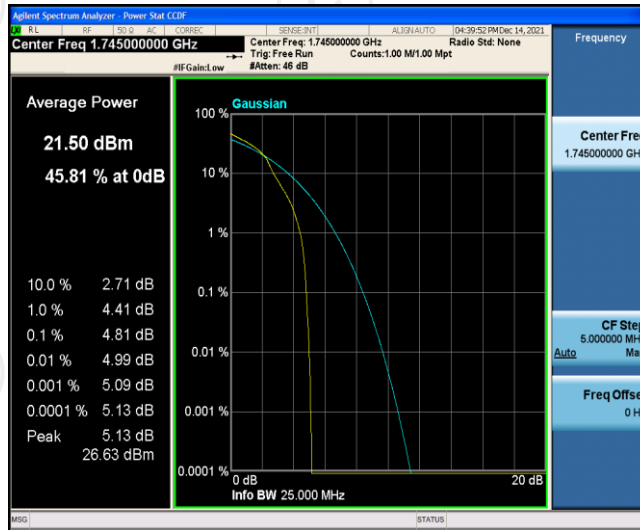

Band66-15MHz-QPSK-132597-1RB#0

Band66-15MHz-QPSK-132597-75RB#0

Band66-15MHz-16QAM-132047-1RB#0

Band66-15MHz-16QAM-132047-75RB#0

Band66-15MHz-16QAM-132322-1RB#0

Band66-15MHz-16QAM-132322-75RB#0

Band66-15MHz-16QAM-132597-1RB#0