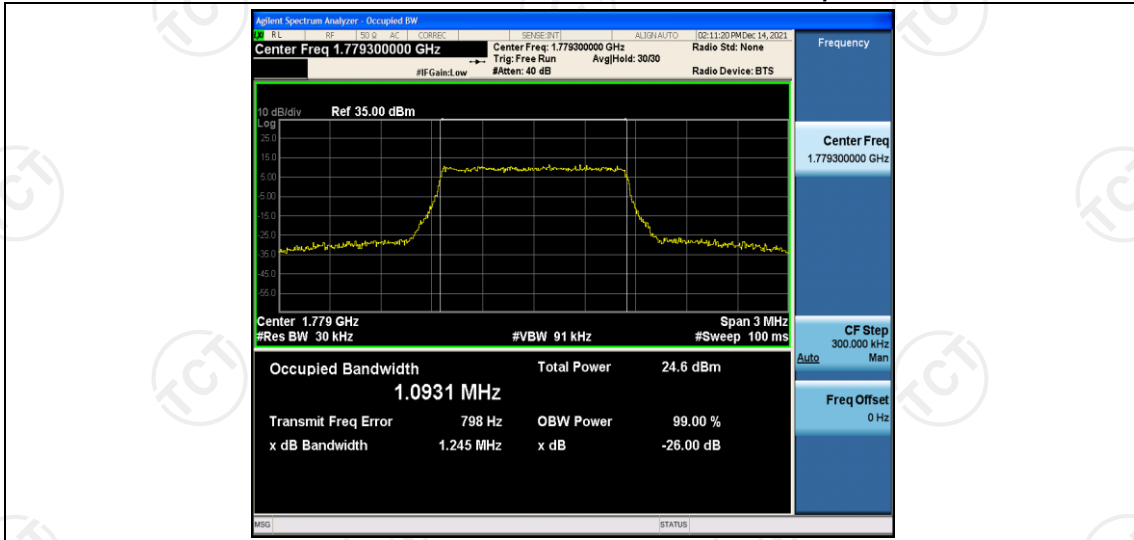

Band66-1.4MHz-QPSK-132665-6RB#0