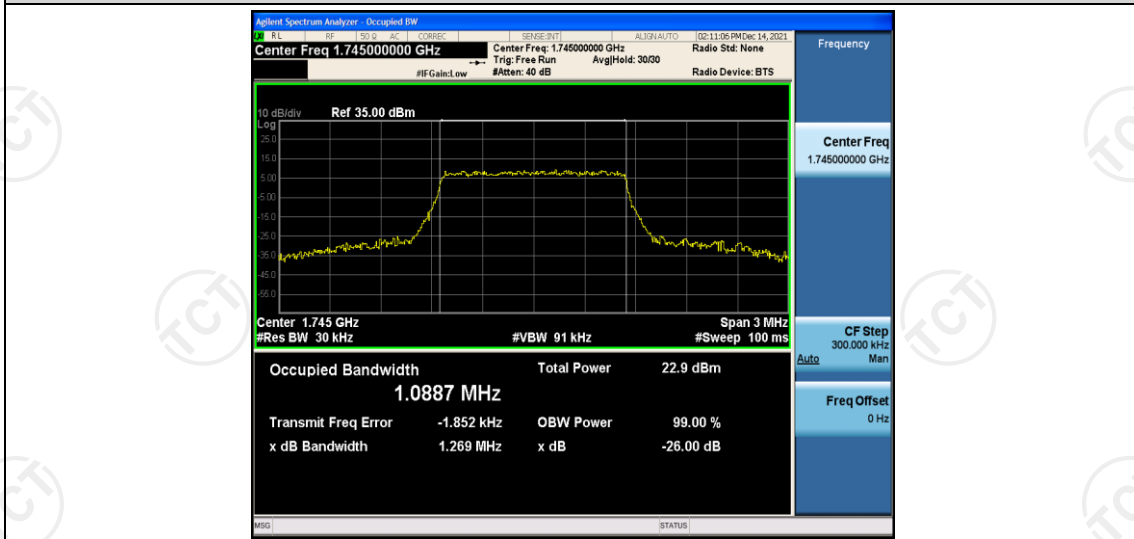

Band66-1.4MHz-16QAM-132322-6RB#0