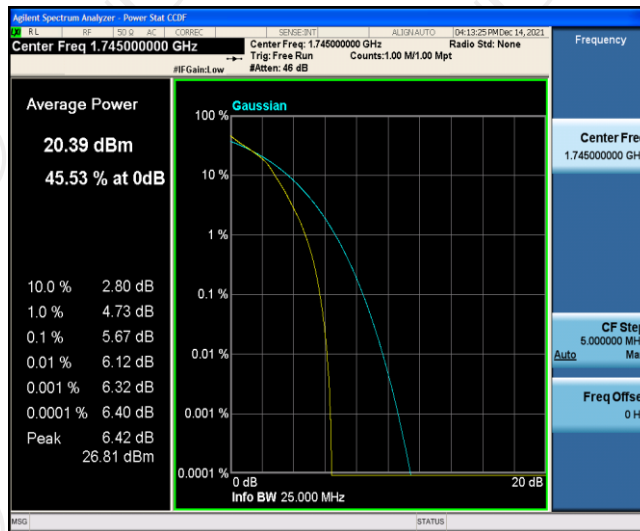

Band66-10MHz-16QAM-132322-50RB#0

Band66-10MHz-16QAM-132622-1RB#0

Band66-10MHz-16QAM-132622-50RB#0

Band66-15MHz-QPSK-132047-1RB#0

Band66-15MHz-QPSK-132047-75RB#0

Band66-15MHz-QPSK-132322-1RB#0

Band66-15MHz-QPSK-132322-75RB#0