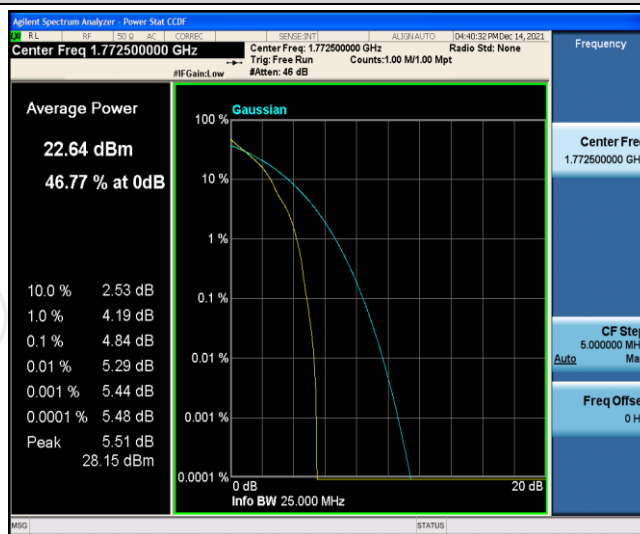

Band66-15MHz-QPSK-132597-1RB#0