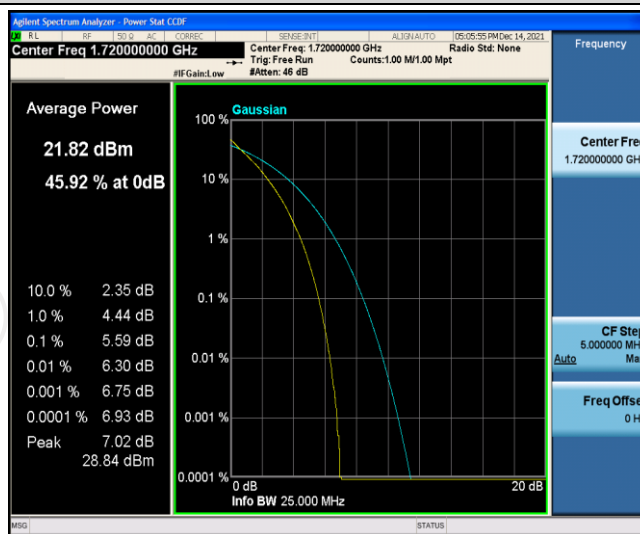

Band66-20MHz-QPSK-132072-100RB#0