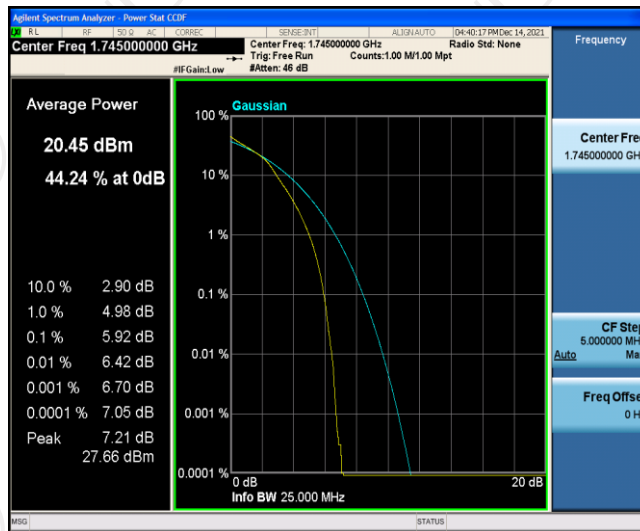

Band66-15MHz-QPSK-132597-1RB#0

Band66-15MHz-QPSK-132597-75RB#0

Band66-15MHz-16QAM-132047-1RB#0

Band66-15MHz-16QAM-132047-75RB#0

Band66-15MHz-16QAM-132322-1RB#0

Band66-15MHz-16QAM-132322-75RB#0

Band66-15MHz-16QAM-132597-1RB#0