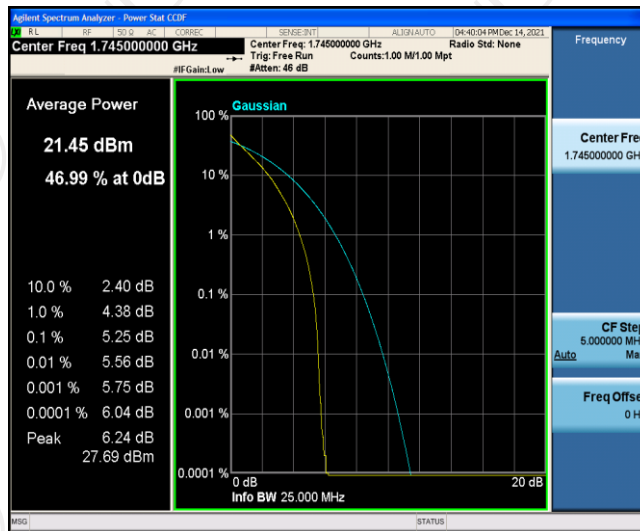

Band66-10MHz-16QAM-132322-50RB#0

Band66-10MHz-16QAM-132622-1RB#0

Band66-10MHz-16QAM-132622-50RB#0

Band66-15MHz-QPSK-132047-1RB#0

Band66-15MHz-QPSK-132047-75RB#0

Band66-15MHz-QPSK-132322-1RB#0

Band66-15MHz-QPSK-132322-75RB#0