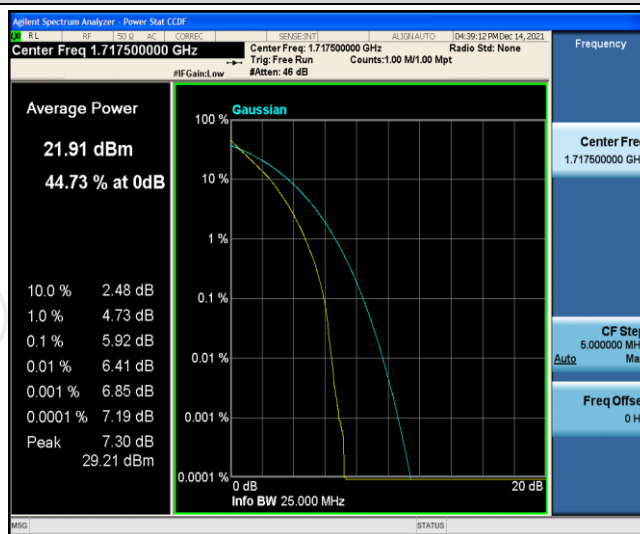

Band66-10MHz-16QAM-132322-50RB#0

Band66-10MHz-16QAM-132622-1RB#0

Band66-10MHz-16QAM-132622-50RB#0

Band66-15MHz-QPSK-132047-1RB#0

Band66-15MHz-QPSK-132047-75RB#0

Band66-15MHz-QPSK-132322-1RB#0

Band66-15MHz-QPSK-132322-75RB#0