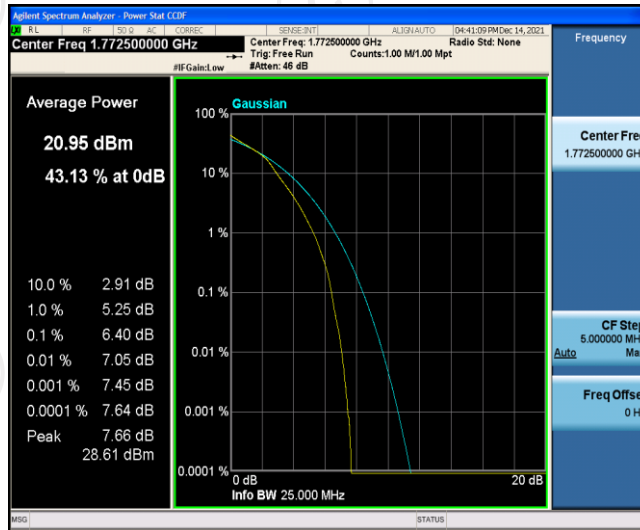

Band66-15MHz-16QAM-132597-75RB#0