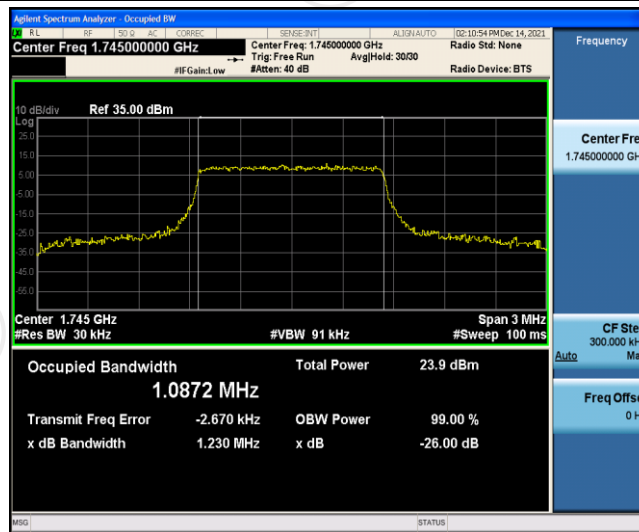

Band66-1.4MHz-QPSK-132322-6RB#0