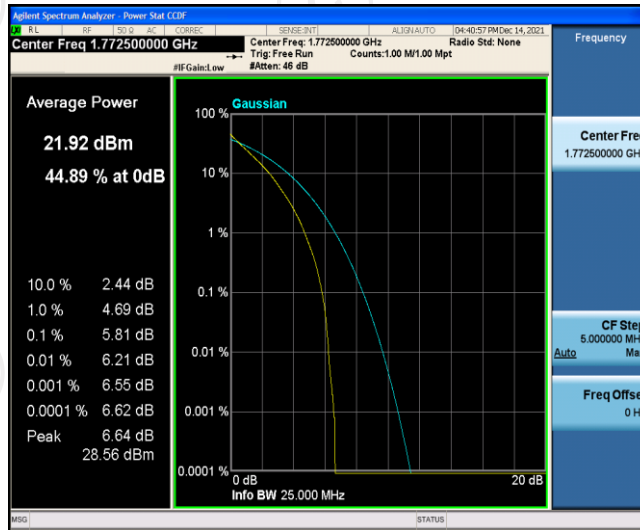

Band66-15MHz-QPSK-132597-75RB#0