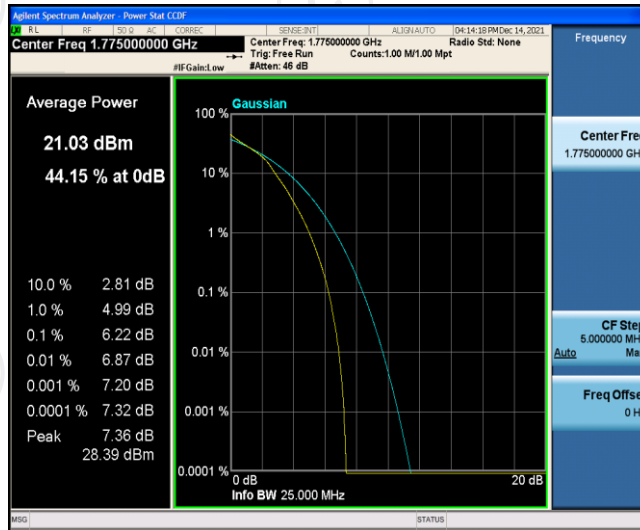

Band66-10MHz-16QAM-132322-50RB#0

Band66-10MHz-16QAM-132622-1RB#0

Band66-10MHz-16QAM-132622-50RB#0

Band66-15MHz-QPSK-132047-1RB#0

Band66-15MHz-QPSK-132047-75RB#0

Band66-15MHz-QPSK-132322-1RB#0

Band66-15MHz-QPSK-132322-75RB#0