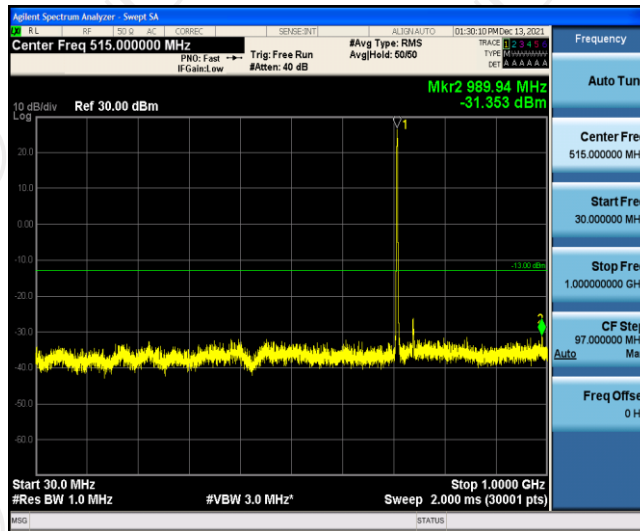

Band12-1.4MHz-16QAM-23173-1RB#0-Range3:30~1000MHz

Band12-1.4MHz-16QAM-23173-1RB#0-Range4:1000~5000MHz