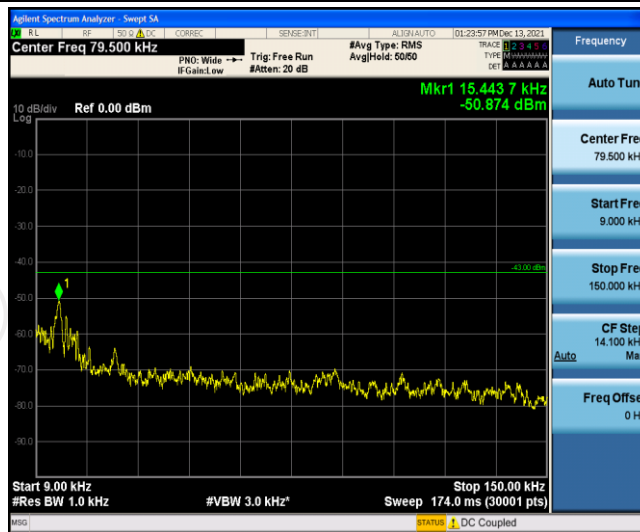

Band12-1.4MHz-16QAM-23095-1RB#0-Range1:0.009~0.15MHz

Band12-1.4MHz-16QAM-23095-1RB#0-Range2:0.15~30MHz