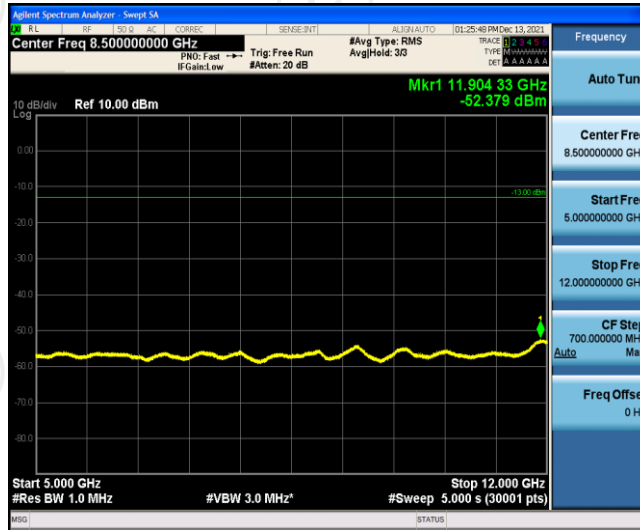

Band12-1.4MHz-16QAM-23095-1RB#0-Range5:5000~12000MHz

Band12-1.4MHz-16QAM-23095-1RB#0-Range6:12000~26500MHz