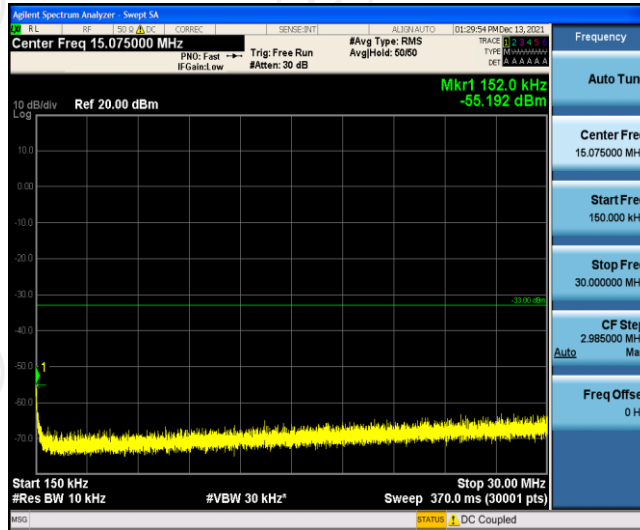

Band12-1.4MHz-16QAM-23095-1RB#0-Range5:5000~12000MHz

Band12-1.4MHz-16QAM-23095-1RB#0-Range6:12000~26500MHz

Band12-1.4MHz-16QAM-23173-1RB#0-Range1:0.009~0.15MHz

Band12-1.4MHz-16QAM-23173-1RB#0-Range2:0.15~30MHz