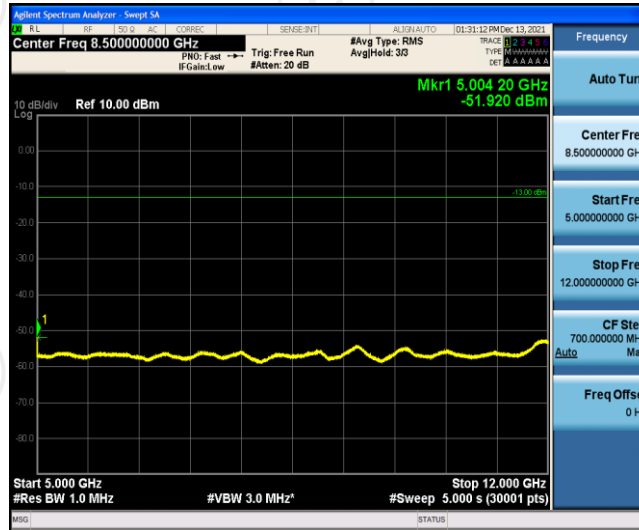

Band12-1.4MHz-16QAM-23173-1RB#0-Range5:5000~12000MHz

Band12-1.4MHz-16QAM-23173-1RB#0-Range6:12000~26500MHz