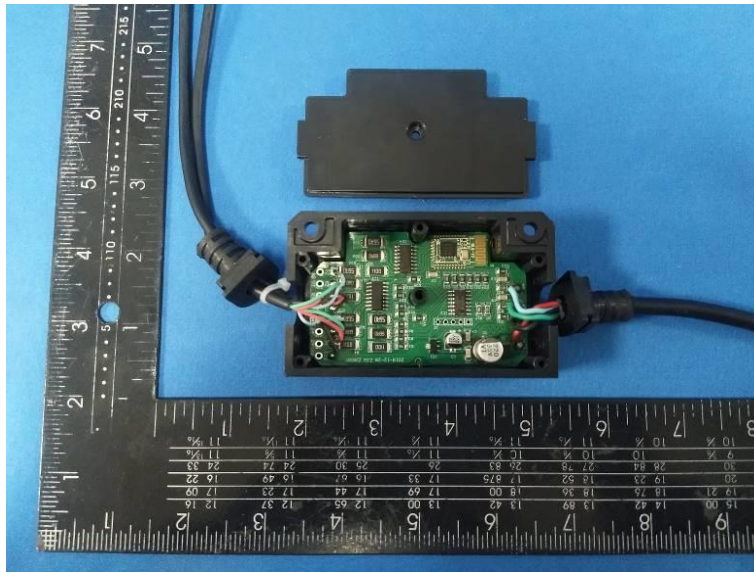

# Internal Photos of the EUT

VOL-0840B RGB

JL-ARGBW