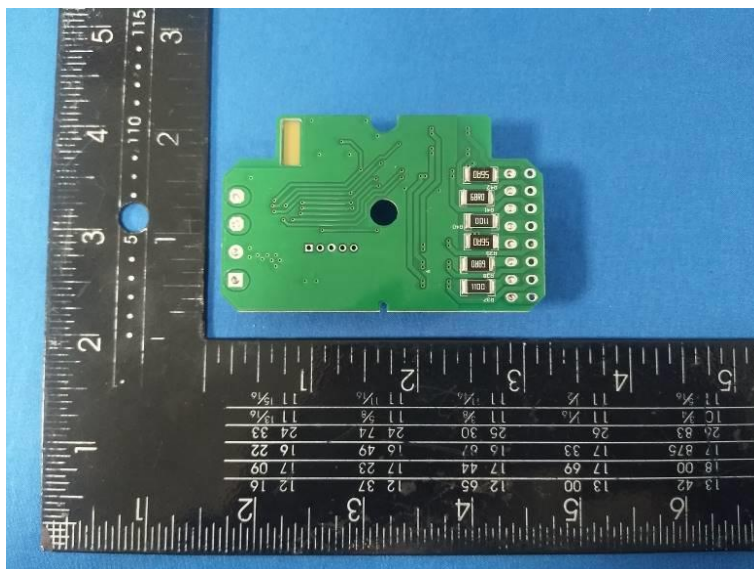

# Internal Photos of the EUT

VOL-0840B RGB

JL-ARGBW