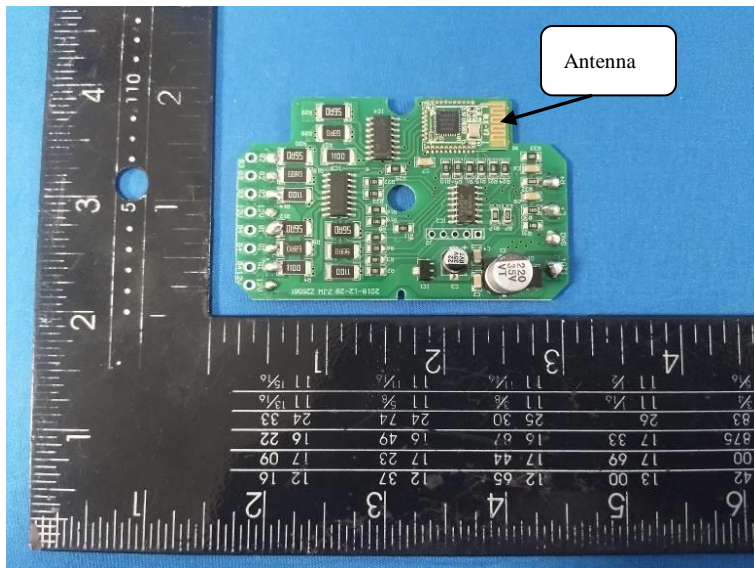

# Internal Photos of the EUT

VOL-0840B RGB

JL-ARGBW