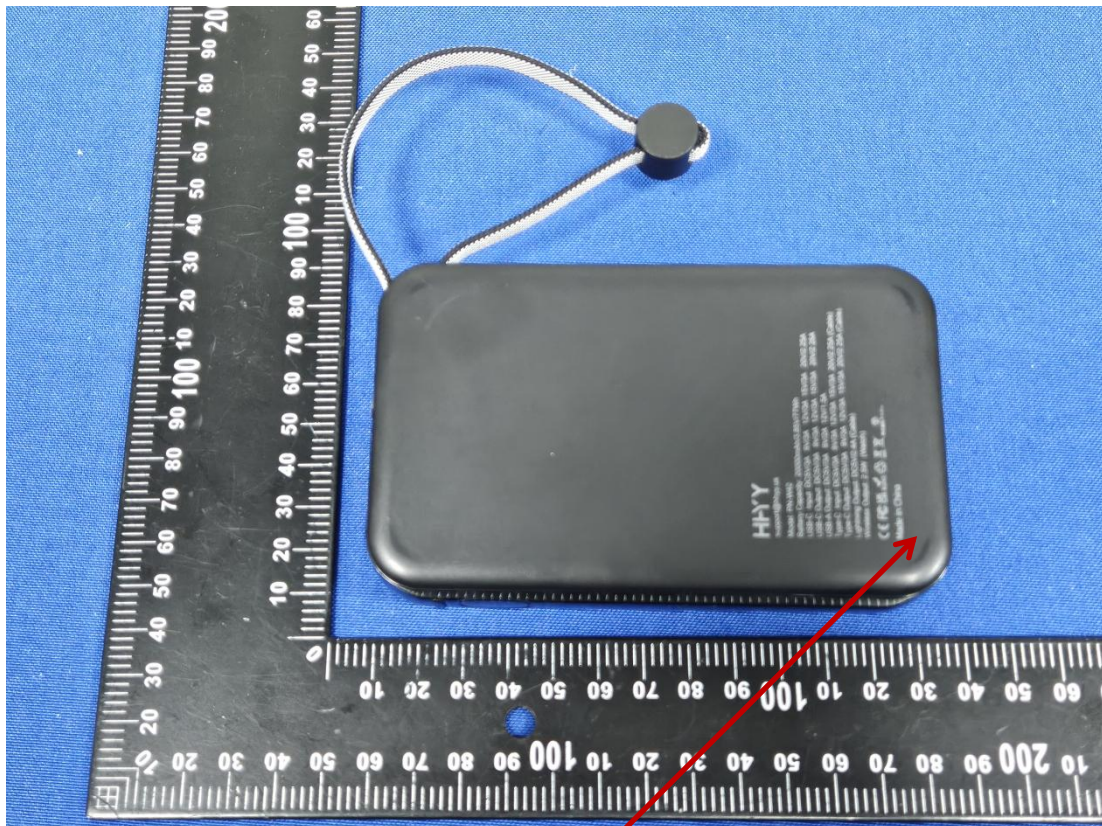

Label:

Model: PN-W42  
FCC ID: 2A4LH-PN-W42