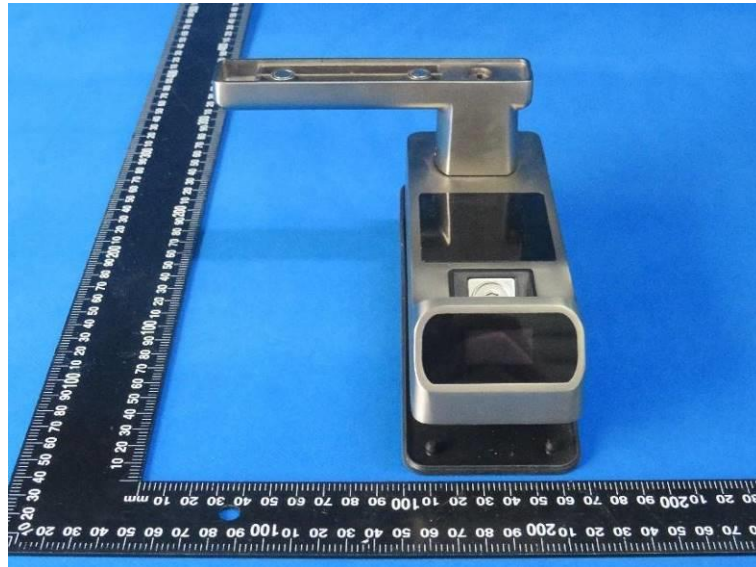

Product Name: Smart door lock

Model No.: A01

EUT Constructional Details

External Photo

-----End-----