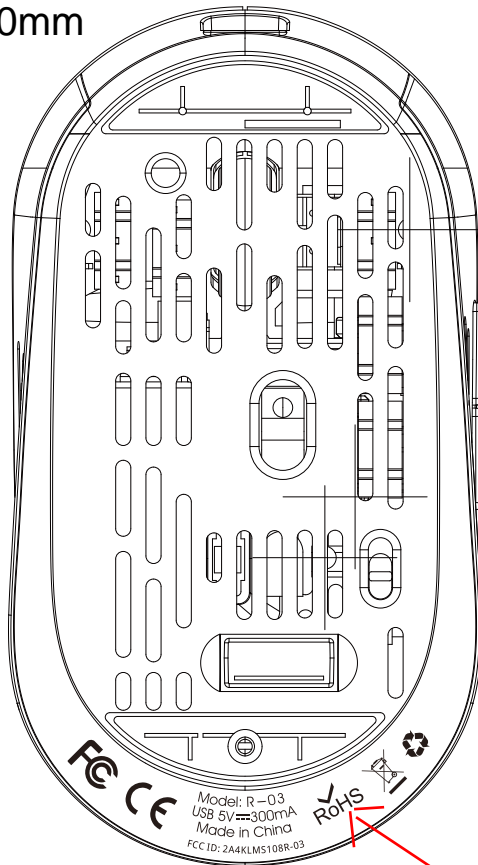

Label Artwork and Location

Model:R-03

Label and Location:

Size:L*W=45*10mm

Location