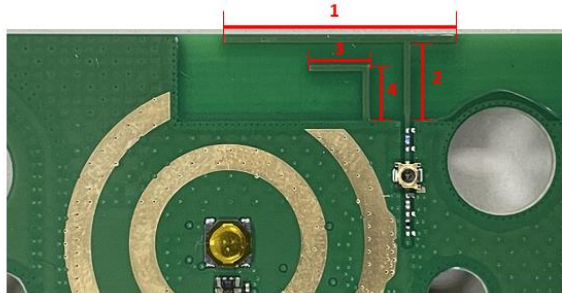

Antenna Test Report – Test Set up Photos

Test set up used – w/ photos:

Device Image and Antenna locations

WiFi-1 antenna

WiFi-0 antenna

BT antenna

Antenna Dimensions

WiFi-1 antenna

1	2	3	4
18	6.4	4.9	4.1

Unit : mm

WiFi-0 antenna

1	2	3	4	5	6
18.2	3.1	3.2	3.6	5	4.35

Unit : mm

BT antenna

1	2
16	6

Unit : mm