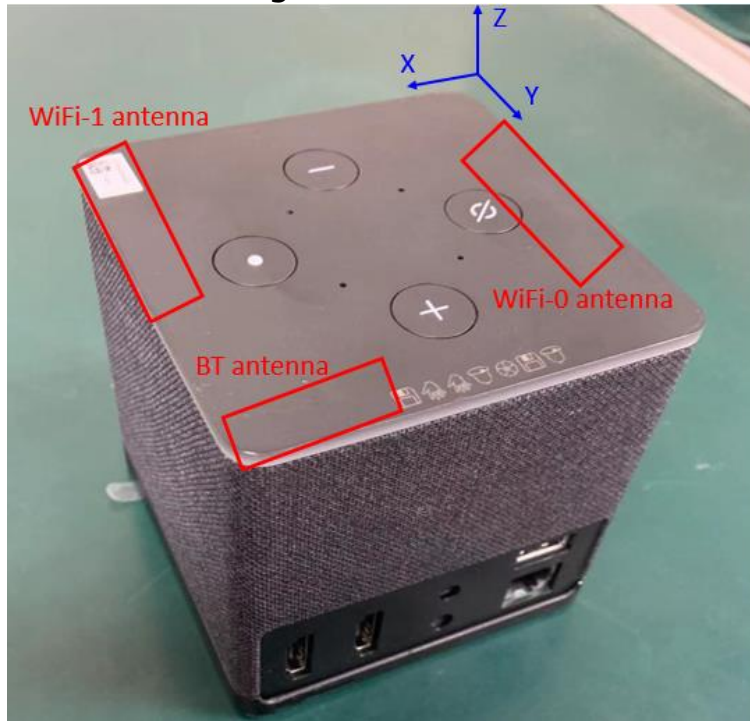

Antenna Test Report – Test Set up Photos

Test set up used – w/ photos:

Device Image and Antenna locations

WiFi-1 antenna

WiFi-0 antenna

BT antenna

Antenna Dimensions

WiFi-1 antenna

1	2	3	4
18	6.4	4.9	4.1

Unit : mm

WiFi-0 antenna

1	2	3	4	5	6
18.2	3.1	3.2	3.6	5	4.35

Unit : mm

BT antenna

1	2
16	6

Unit : mm