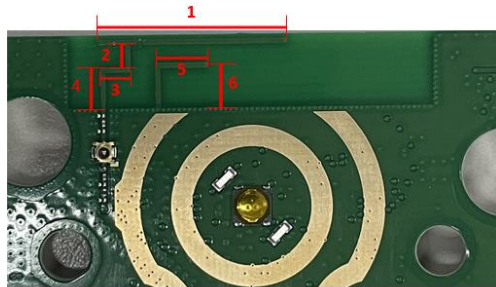

Antenna Test Report – Test Set up Photos

Test set up used – w/ photos:

Device Image and Antenna locations

WiFi-1 antenna

WiFi-0 antenna

BT antenna

Antenna Dimensions

WiFi-1 antenna

1	2	3	4
18	6.4	4.9	4.1

Unit : mm

WiFi-0 antenna

1	2	3	4	5	6
18.2	3.1	3.2	3.6	5	4.35

Unit : mm

BT antenna

1	2
16	6

Unit : mm