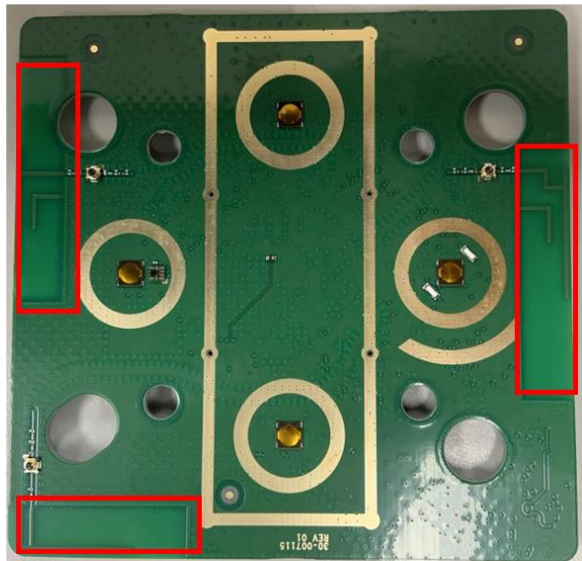

Antenna Test Report – Test Set up Photos

Test set up used – w/ photos:

Device Image and Antenna locations

WiFi-1 antenna

WiFi-0 antenna

BT antenna

Antenna Dimensions

WiFi-1 antenna

1	2	3	4
18	6.4	4.9	4.1

Unit : mm

WiFi-0 antenna

1	2	3	4	5	6
18.2	3.1	3.2	3.6	5	4.35

Unit : mm

BT antenna

1	2
16	6

Unit : mm