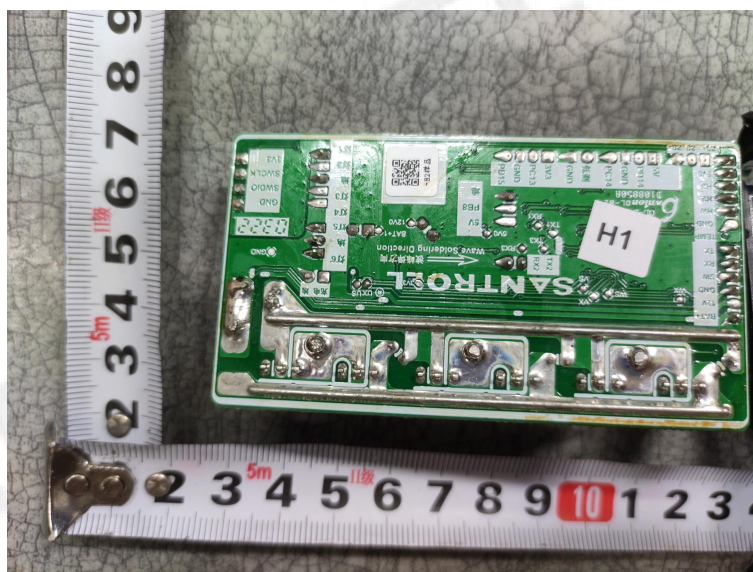

Internal Photos of the EUT

Bluetooth
Antenna