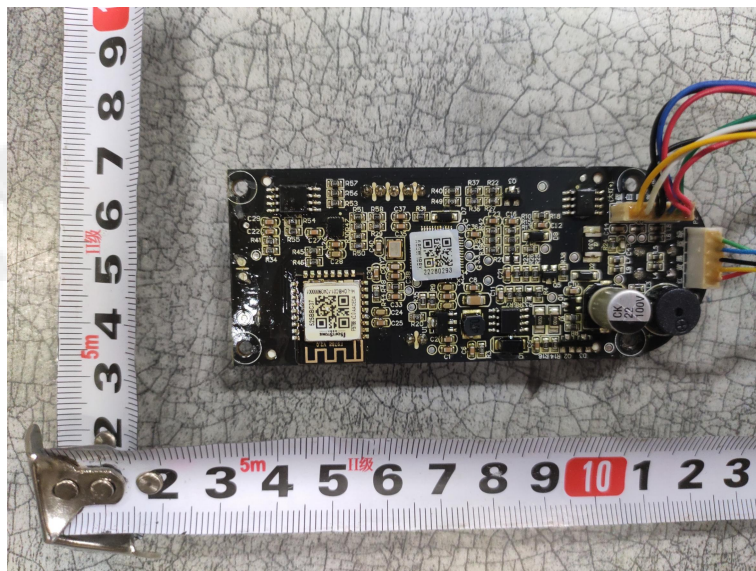

Internal Photos of the EUT

Bluetooth
Antenna