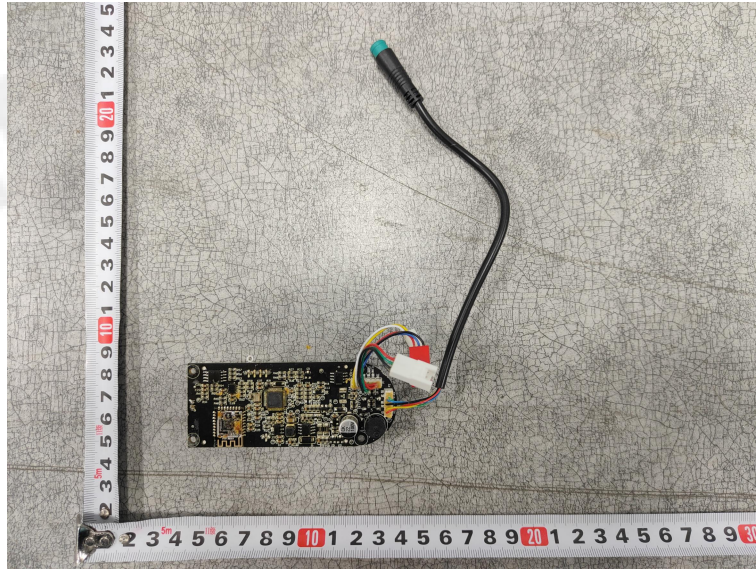

Internal Photos of the EUT

Bluetooth
Antenna