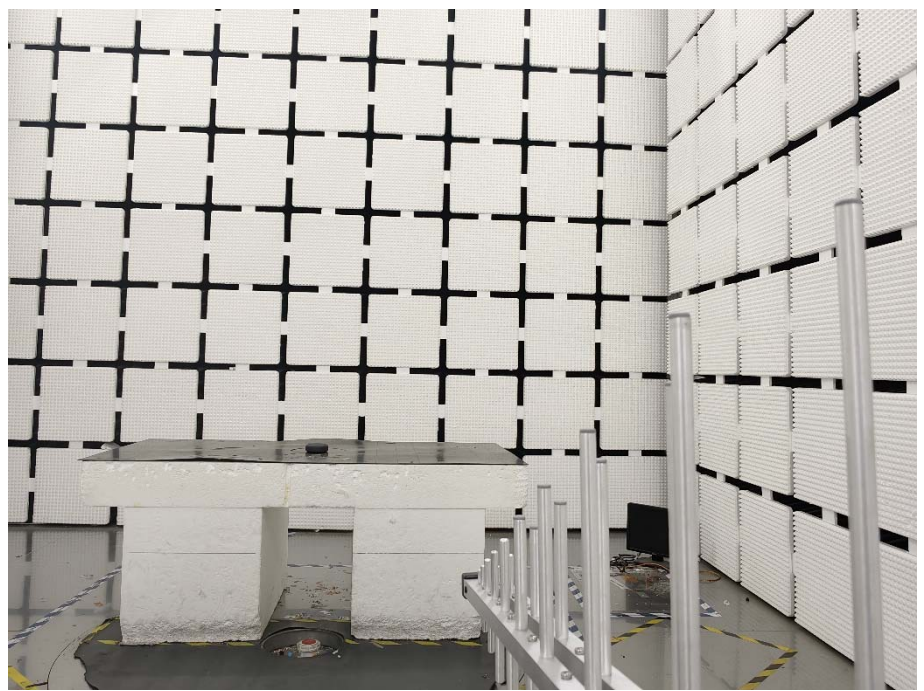

EXHIBIT 4 - TEST SETUP PHOTOGRAPHS

Conducted Emission Test Setup

Radiation Emission Test Setup (Below 30MHz)

Radiation Emission Test Setup (30MHz to 1GHz)

Radiation Emission Test Setup (1GHz to 18GHz)

Radiation Emission Test Setup (Above 18GHz)